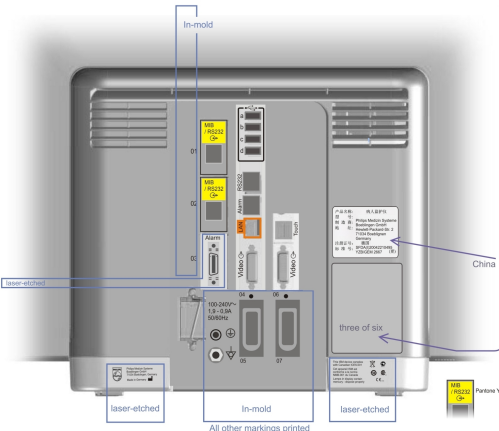

additional; adhesive labels

Short Range Radio (19")

Contains:
FCC ID: POC-SRRBV1
IC: 3549C-SRRBV1

Short Range Radio (15")

Contains:
FCC ID: POC-SRRBV1
IC: 3549C-SRRBV1

With WLAN-Adapter /Japan (19")

Contains:
200 WW 01177512
200 GZ 01177512
200 PV 01177512
200 XW 01177512
200 YW 01177512

With WLAN-Adapter /Japan (15")

Contains:
200 WW 10138910
200 GZ 10138910
200 PV 10138910
200 XW 10138910
200 YW 10138910

With WLAN-Adapter /not Japan

Contains:
FCC ID: POC-WMMS-MODULE

With ITS-WMMS Module (US only)

With ITS-ISM Module

방송통신위원회
신상번호 :

Text not yet defined

Pantone Yellow 012C or equivalent

Pantone 144C or equivalent