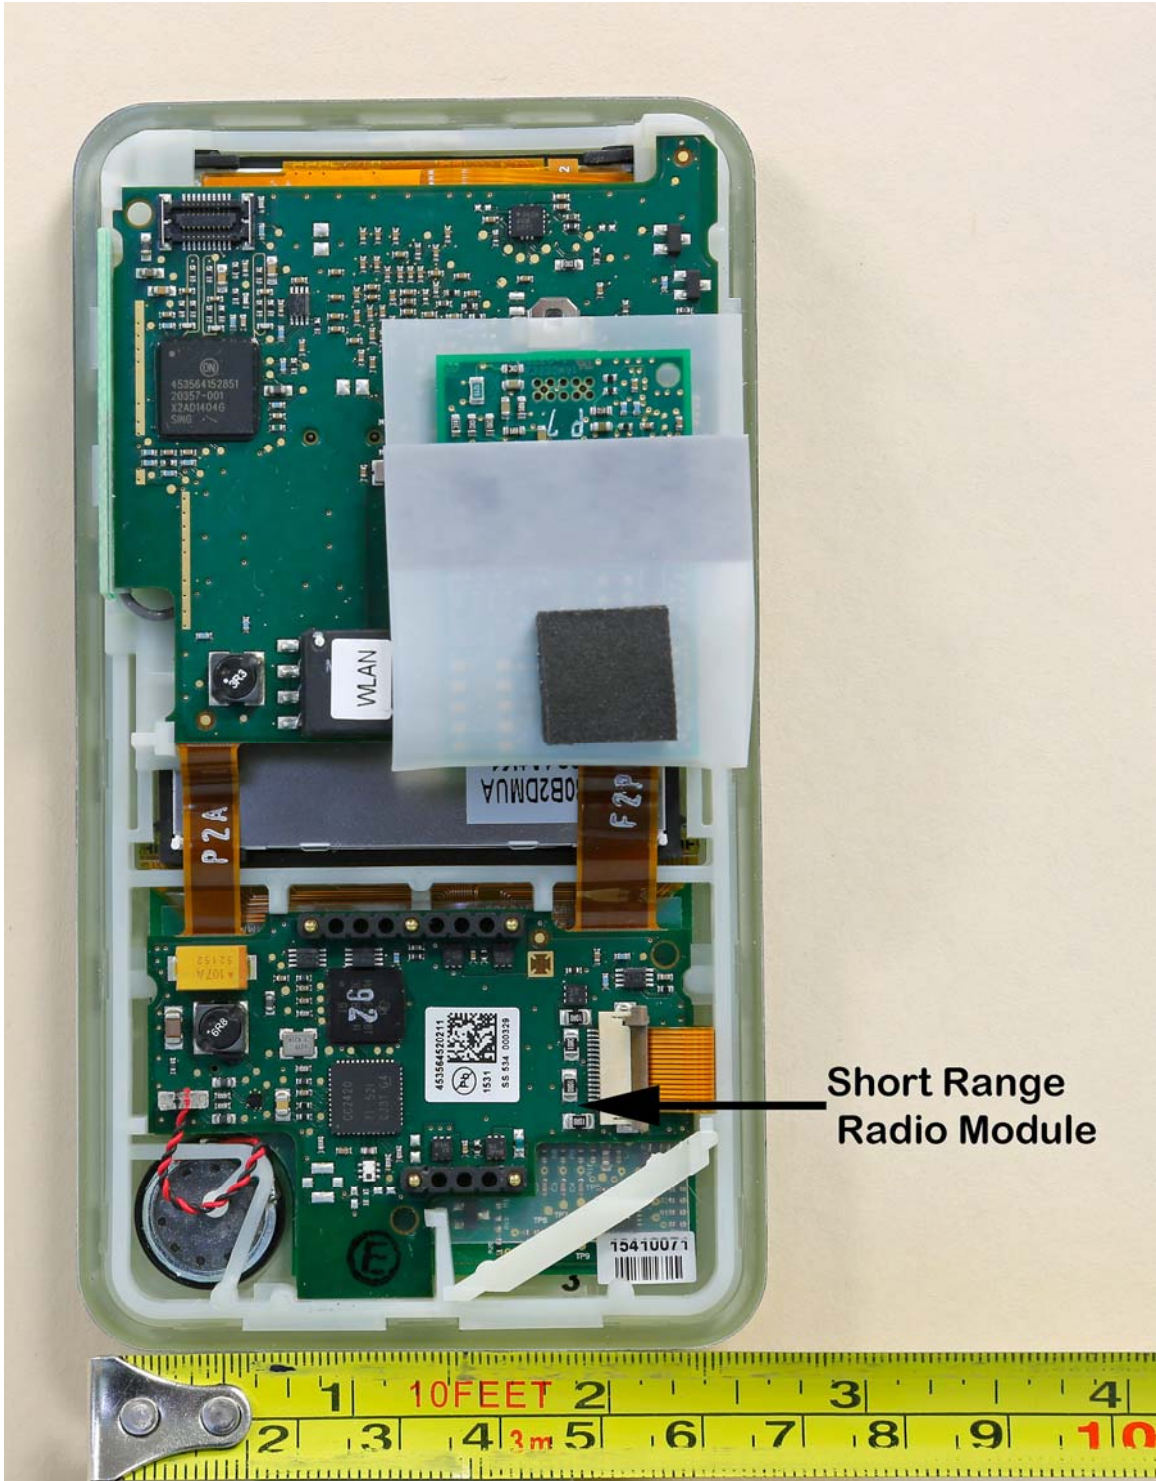

Internal Photos Model MX40-WL3

SDMAN

14

047

Short Rangr Radio Antenna

1 10 FEET 2 3
2 3 4 5 6 7 8