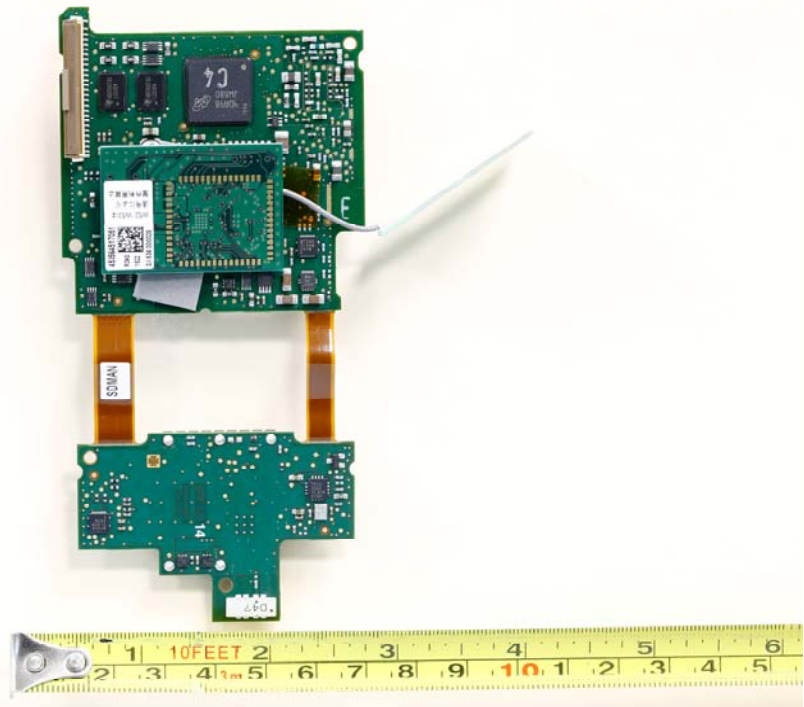

Internal Photos Model MX40-WL3

SDMAN

14

047

Short Rangr Radio Antenna

1 10 FEET 2 3
2 3 4 5 6 7 8