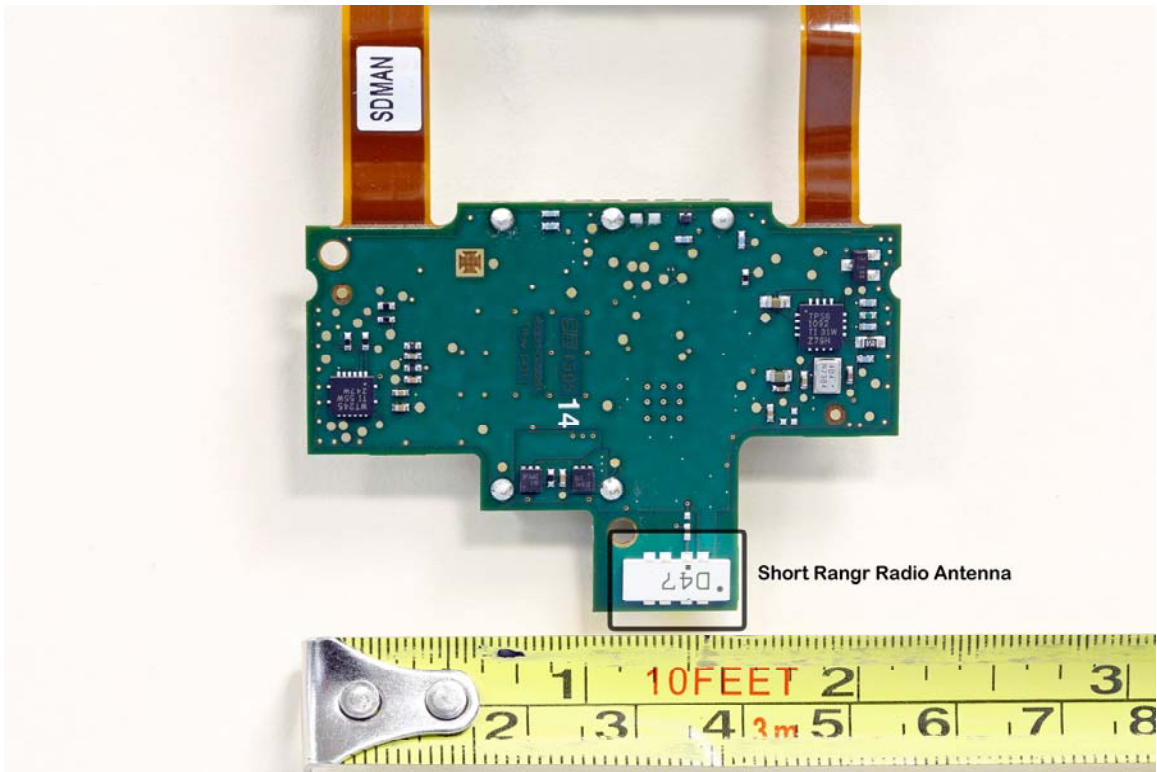

Internal Photos Model MX40-WL3

SDMAN

14

047

Short Rangr Radio Antenna

1 10 FEET 2 3
2 3 4 5 6 7 8