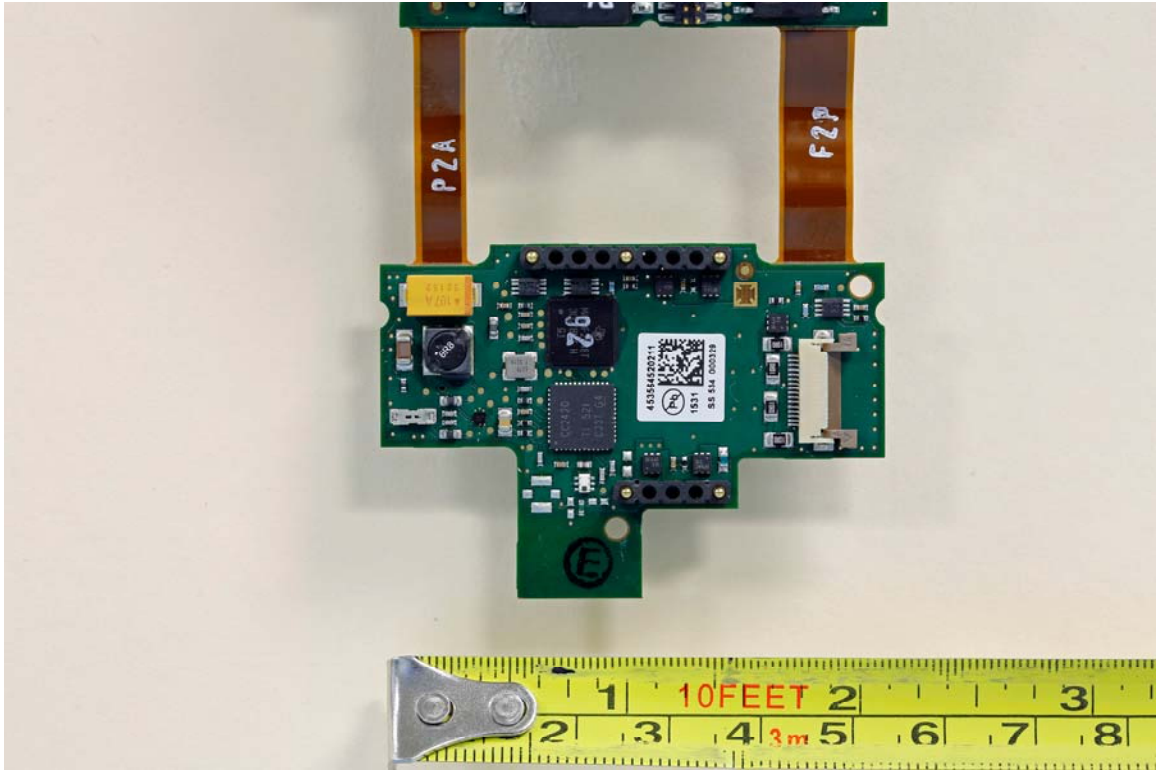

Internal Photos Model MX40-WL3

SDMAN

14

047

Short Rangr Radio Antenna

1 10 FEET 2 3
2 3 4 5 6 7 8