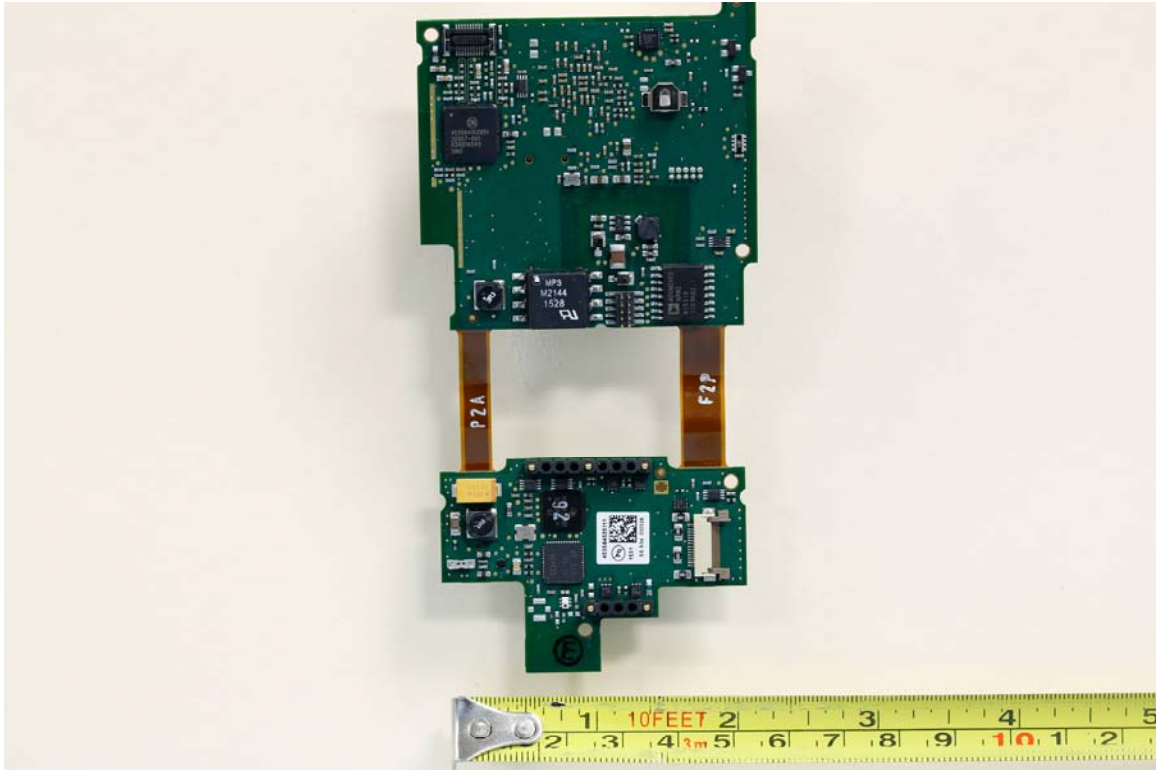

Internal Photos Model MX40-WL3

SDMAN

14

047

Short Rangr Radio Antenna

1 10 FEET 2 3
2 3 4 5 6 7 8