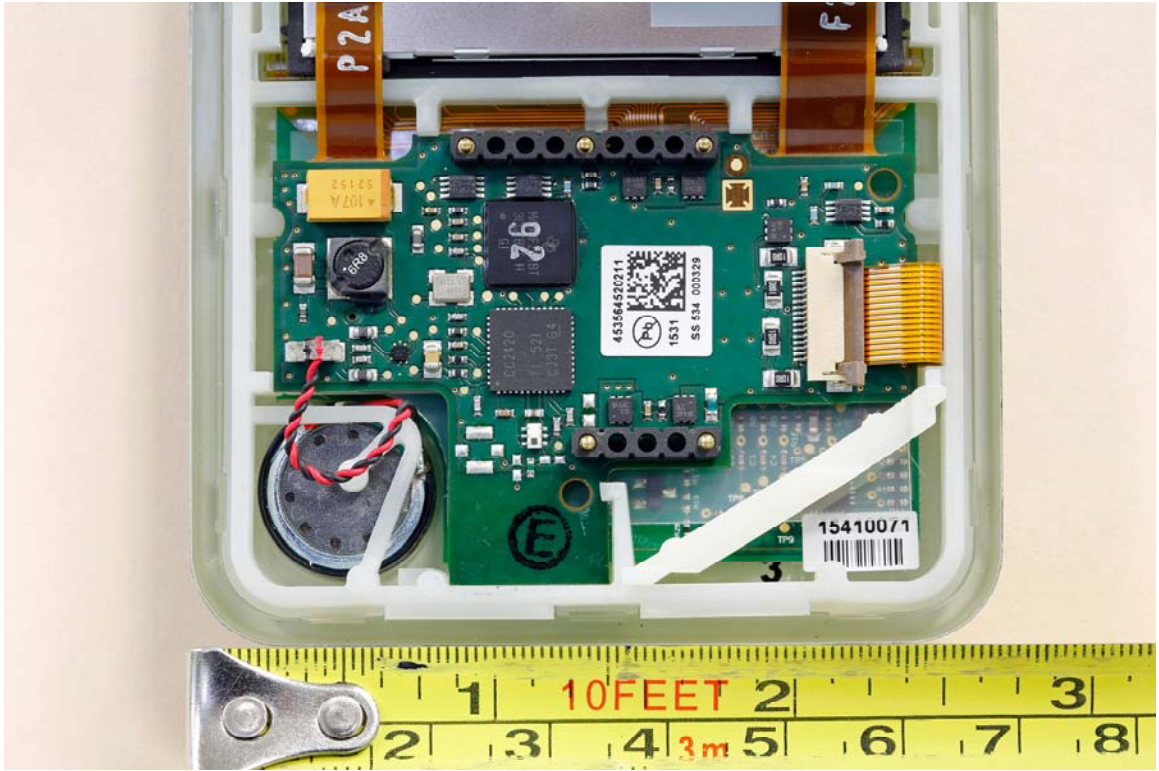

Internal Photos Model MX40-WL3

SDMAN

14

047

Short Rangr Radio Antenna

1 10 FEET 2 3
2 3 4 5 6 7 8