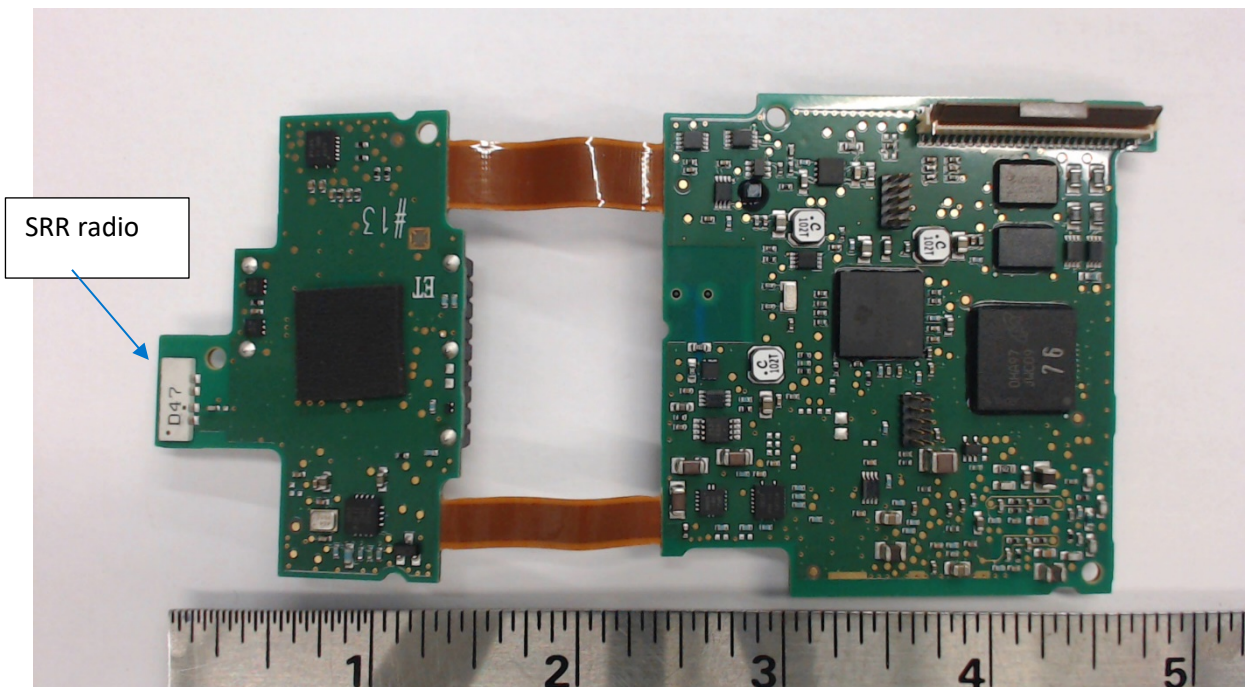

Inside View of MX40 Rear Case, FCC ID: PQC-MX40SH2C4

FCC ID: PQC-MX40SH2C4, System Board Bottom View

FCC ID: PQC-MX40SH2C4, System Board Top View

FCC ID: PQC-MX40SH2C4, 2.4GHz SH Radio Top View

FCC ID: PQC-MX40SH2C4, 2.4GHz SH Radio Bottom View

FCC ID: PQC-MX40SH2C4, SpO2 Board Top View

FCC ID: PQC-MX40SH2C4, SpO2 Board Bottom View