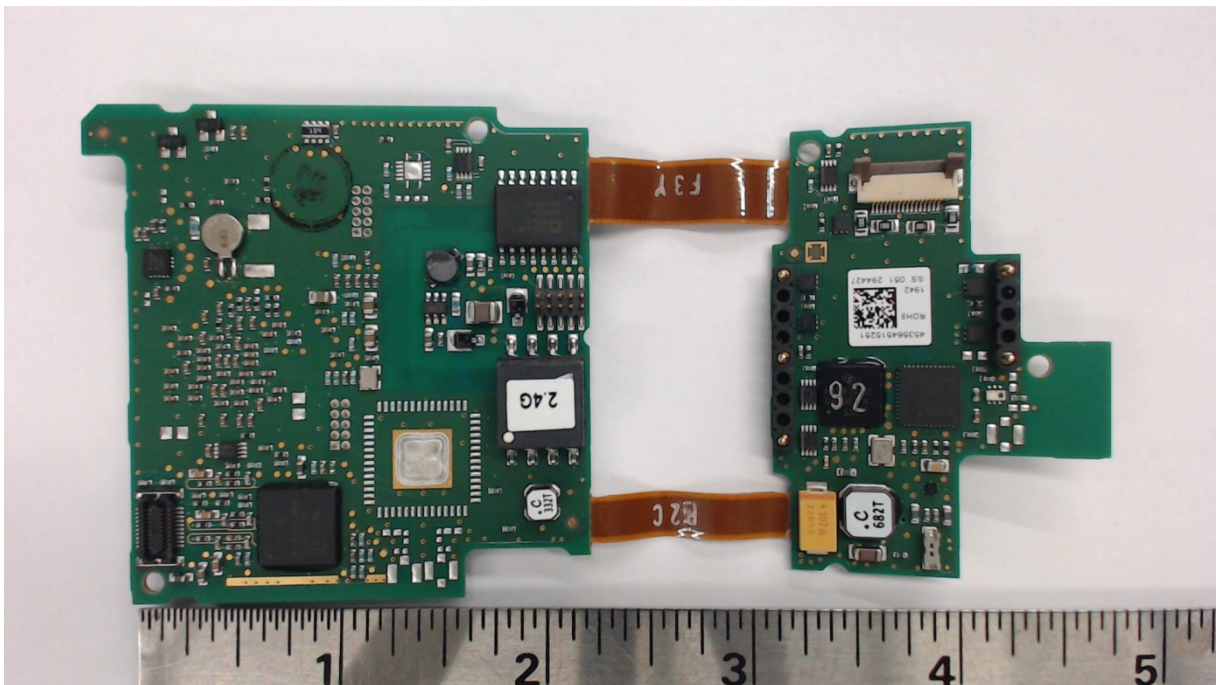

Inside View of MX40 Rear Case, FCC ID: PQC-MX40SH2C4

FCC ID: PQC-MX40SH2C4, System Board Bottom View

FCC ID: PQC-MX40SH2C4, System Board Top View

FCC ID: PQC-MX40SH2C4, 2.4GHz SH Radio Top View

FCC ID: PQC-MX40SH2C4, 2.4GHz SH Radio Bottom View

FCC ID: PQC-MX40SH2C4, SpO2 Board Top View

FCC ID: PQC-MX40SH2C4, SpO2 Board Bottom View