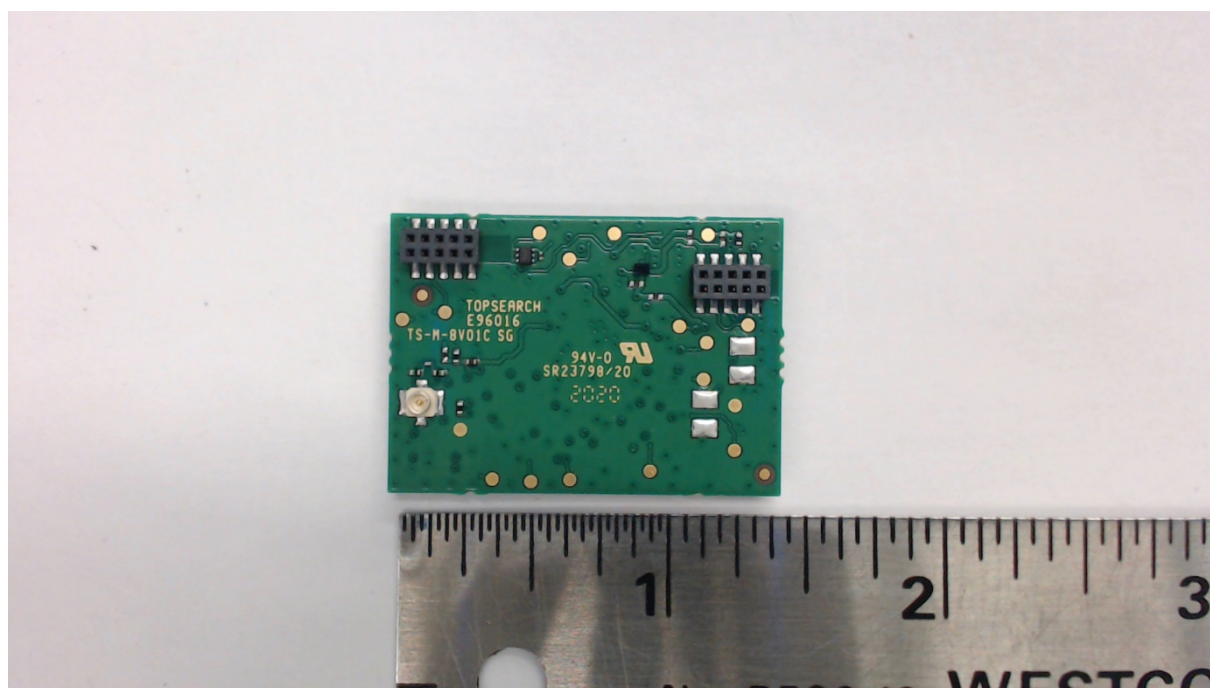

Inside View of MX40 Rear Case, FCC ID: PQC-MX40SH2C4

FCC ID: PQC-MX40SH2C4, System Board Bottom View

FCC ID: PQC-MX40SH2C4, System Board Top View

FCC ID: PQC-MX40SH2C4, 2.4GHz SH Radio Top View

FCC ID: PQC-MX40SH2C4, 2.4GHz SH Radio Bottom View

FCC ID: PQC-MX40SH2C4, SpO2 Board Top View

FCC ID: PQC-MX40SH2C4, SpO2 Board Bottom View