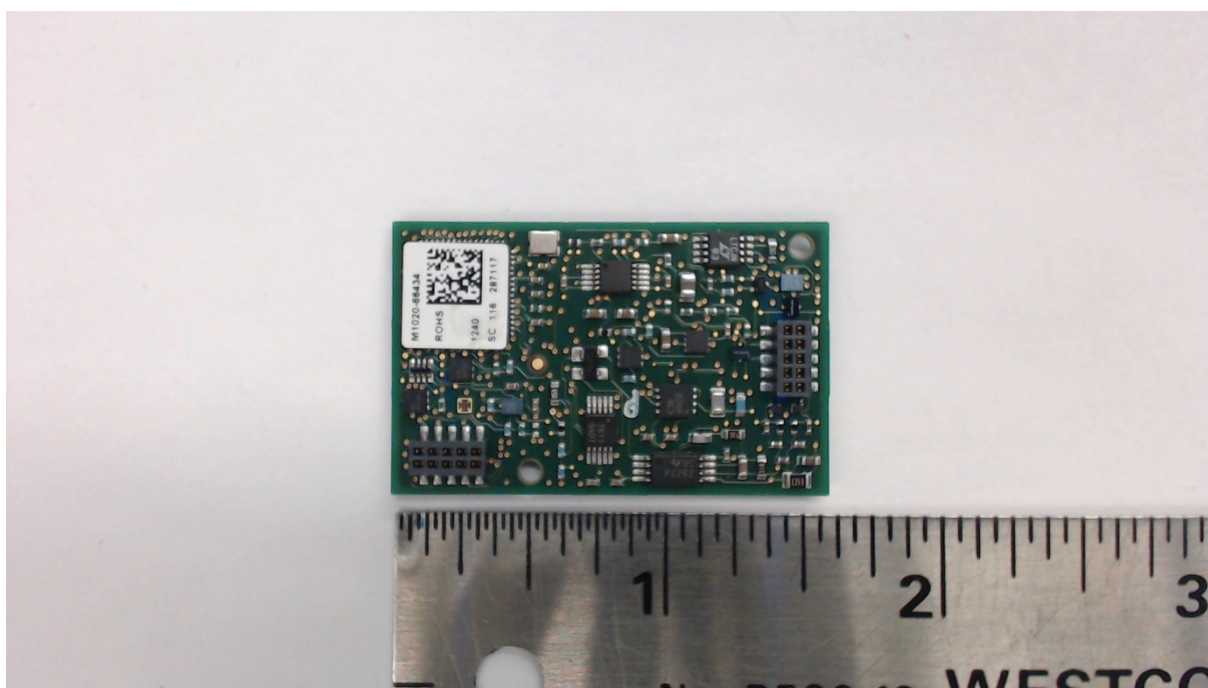

Inside View of MX40 Rear Case, FCC ID: PQC-MX40SH2C4

FCC ID: PQC-MX40SH2C4, System Board Bottom View

FCC ID: PQC-MX40SH2C4, System Board Top View

FCC ID: PQC-MX40SH2C4, 2.4GHz SH Radio Top View

FCC ID: PQC-MX40SH2C4, 2.4GHz SH Radio Bottom View

FCC ID: PQC-MX40SH2C4, SpO2 Board Top View

FCC ID: PQC-MX40SH2C4, SpO2 Board Bottom View