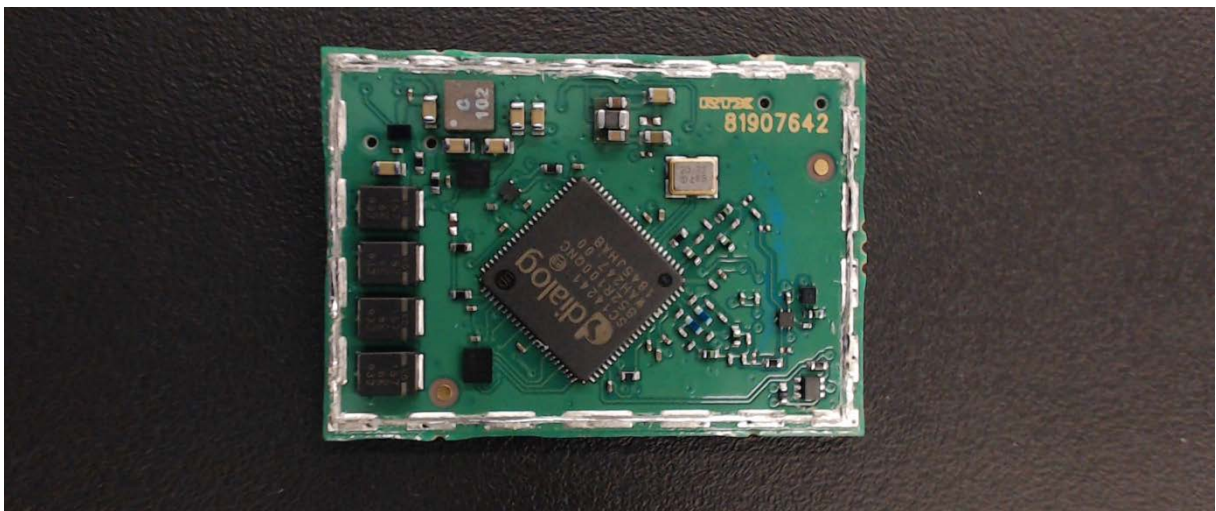

Inside View of MX40 Rear Case, FCC ID: PQC-MX40SH2C4

FCC ID: PQC-MX40SH2C4, System Board Bottom View

FCC ID: PQC-MX40SH2C4, System Board Top View

FCC ID: PQC-MX40SH2C4, 2.4GHz SH Radio Top View

FCC ID: PQC-MX40SH2C4, 2.4GHz SH Radio Bottom View

FCC ID: PQC-MX40SH2C4, SpO2 Board Top View

FCC ID: PQC-MX40SH2C4, SpO2 Board Bottom View