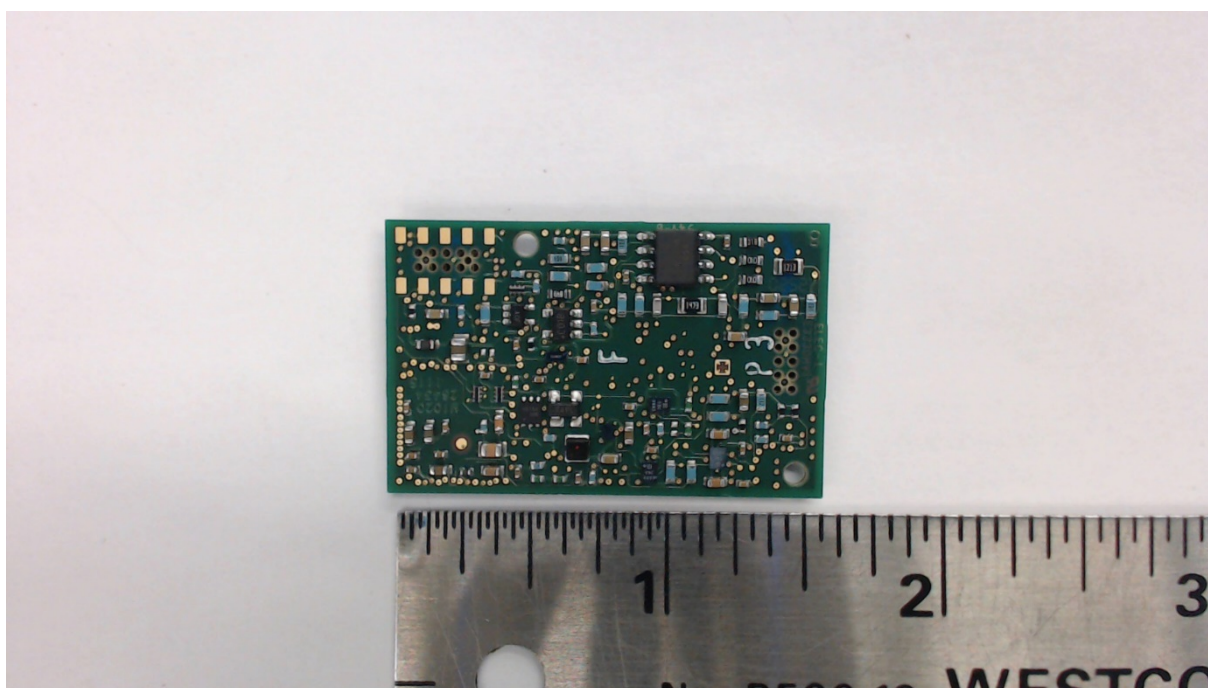

Inside View of MX40 Rear Case, FCC ID: PQC-MX40SH2C4

FCC ID: PQC-MX40SH2C4, System Board Bottom View

FCC ID: PQC-MX40SH2C4, System Board Top View

FCC ID: PQC-MX40SH2C4, 2.4GHz SH Radio Top View

FCC ID: PQC-MX40SH2C4, 2.4GHz SH Radio Bottom View

FCC ID: PQC-MX40SH2C4, SpO2 Board Top View

FCC ID: PQC-MX40SH2C4, SpO2 Board Bottom View