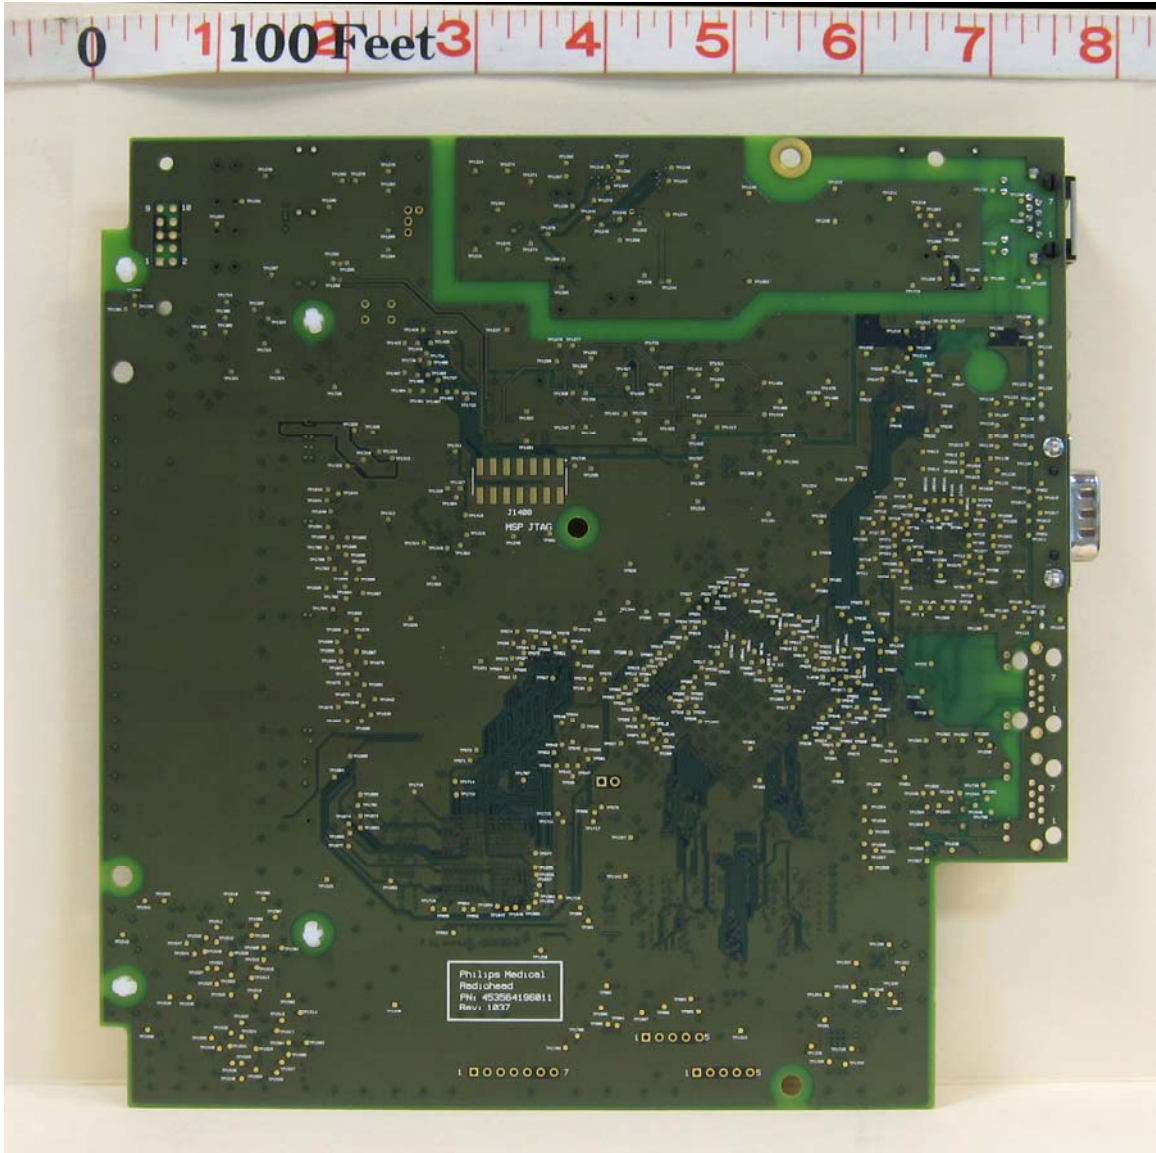

Internal Photos – Philips ITS4852A

EUT with cover off

Main Board Front

Main Board Rear

Transmitter Board – Front

Transmitter Board – Front covers Off

Transmitter Board – Rear