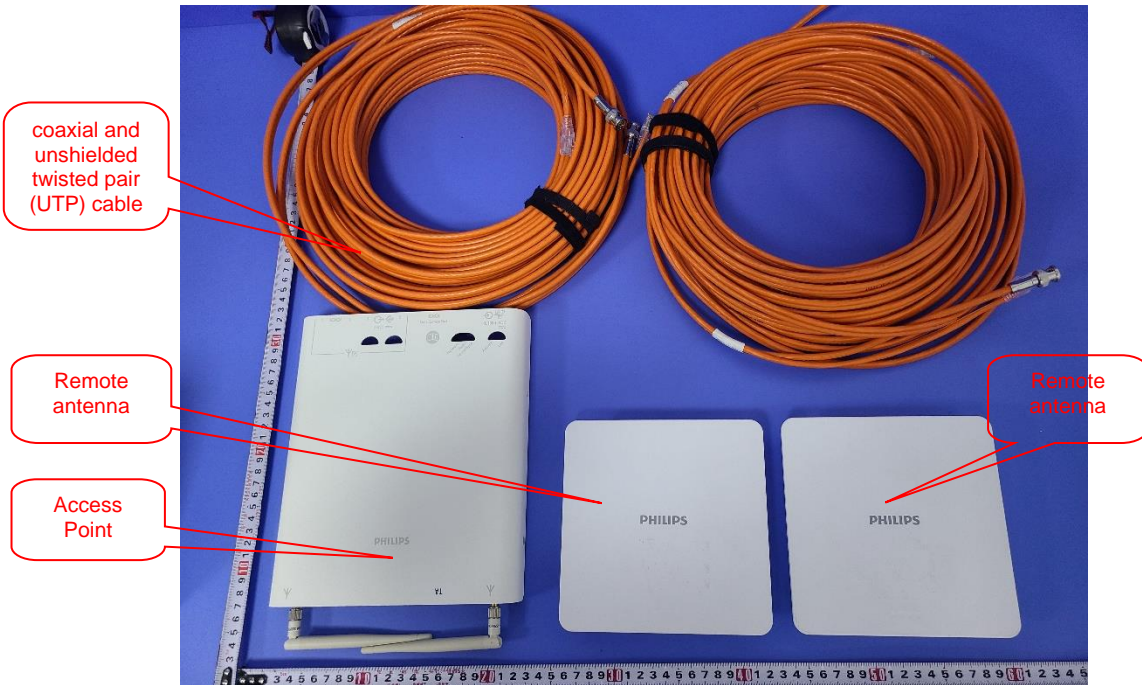

Appendix - External Photographs of EUT Constructional Details
FCC ID: PQC-4843E
Model Name: ITS4843D

Photo 1

Photo 2

Photo 3

Photo 4

Photo 5

Photo 6

Photo 7