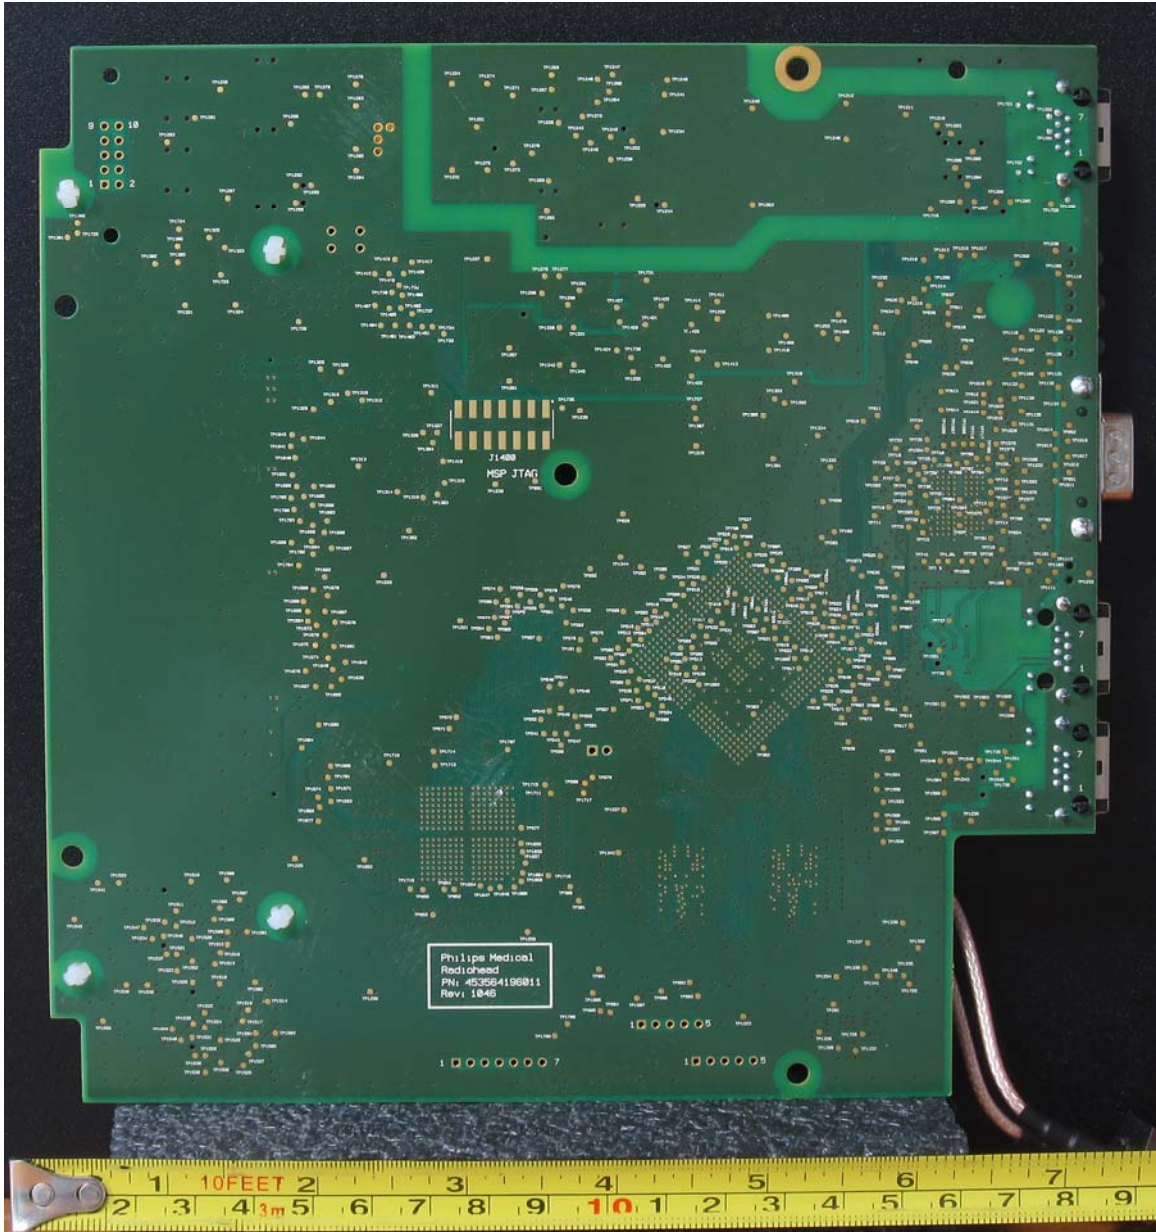

Internal Photos – FCC ID: PQC-4843C

Main Board Front

Main Board Rear

Top Cover Off ps

Transmitter Module Shields ON ps2

Transmitter Module Rear ps