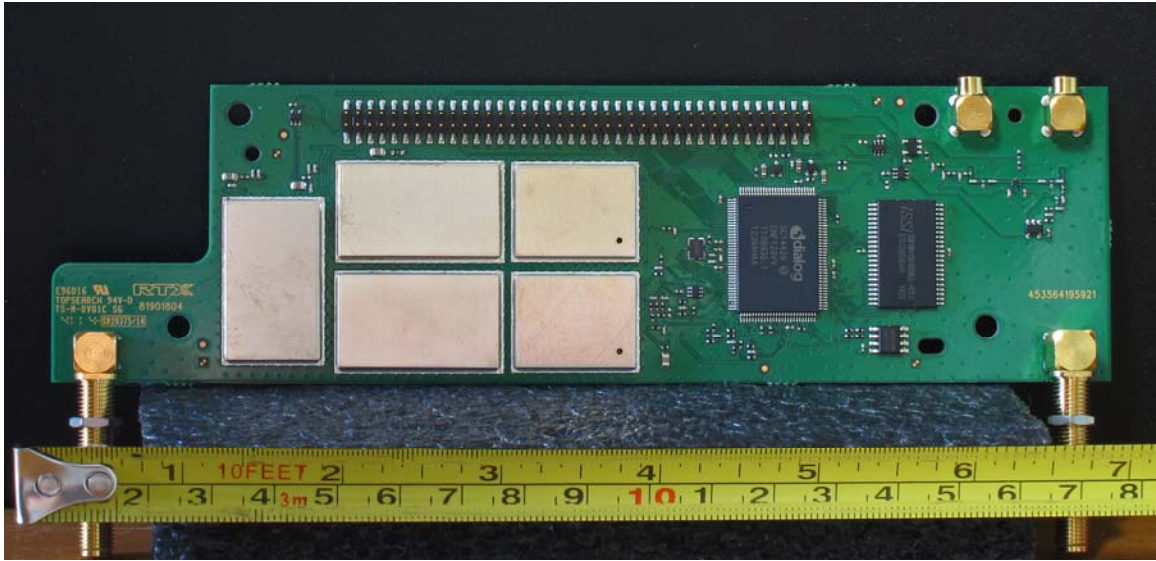

Internal Photos – FCC ID: PQC-4843C

Main Board Front

Main Board Rear

Top Cover Off ps

Transmitter Module Shields ON ps2

Transmitter Module Rear ps