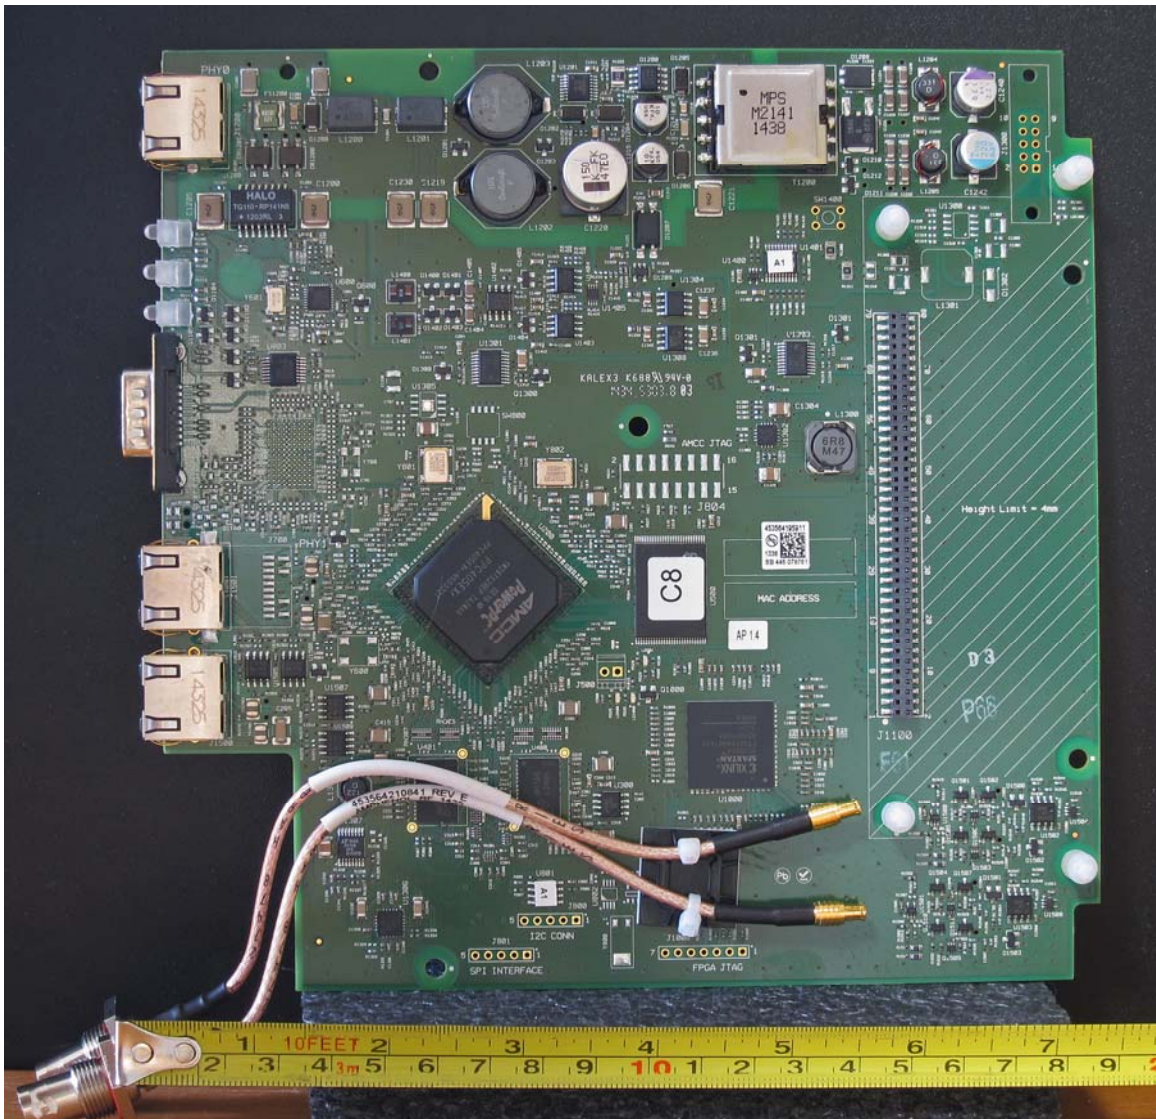

Internal Photos – FCC ID: PQC-4843C

Main Board Front

Main Board Rear

Top Cover Off ps

Transmitter Module Shields ON ps2

Transmitter Module Rear ps