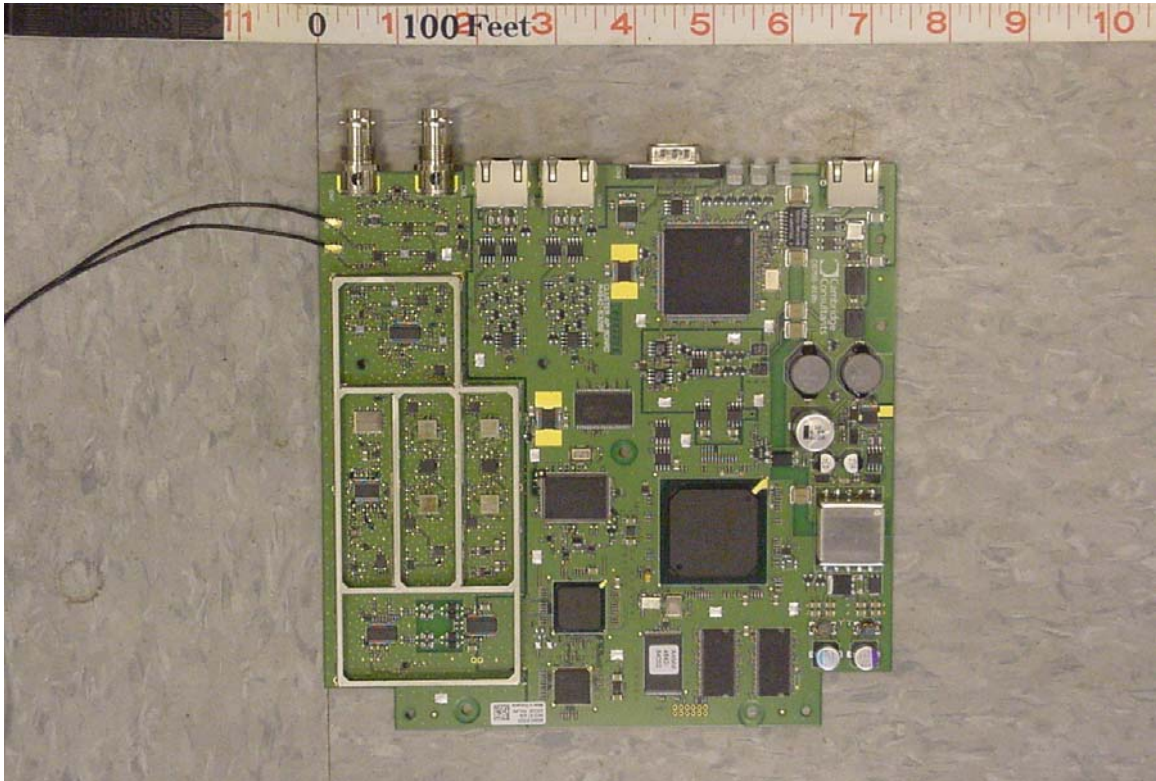

Interior Photos: Cluster Access Point

Front Board No Shield

Front with Shield

Board Rear:

Remote Board Bottom:

Remote Board Top: