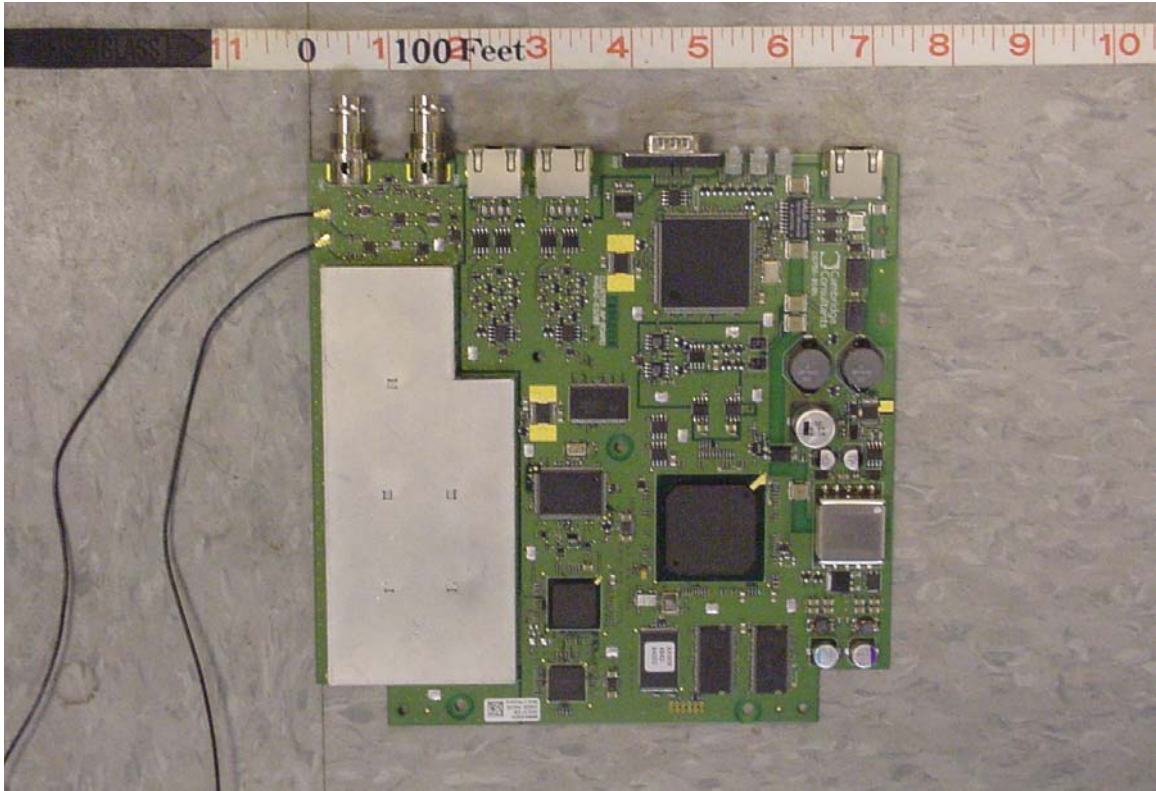

Interior Photos: Cluster Access Point

Front Board No Shield

Front with Shield

Board Rear:

Remote Board Bottom:

Remote Board Top: