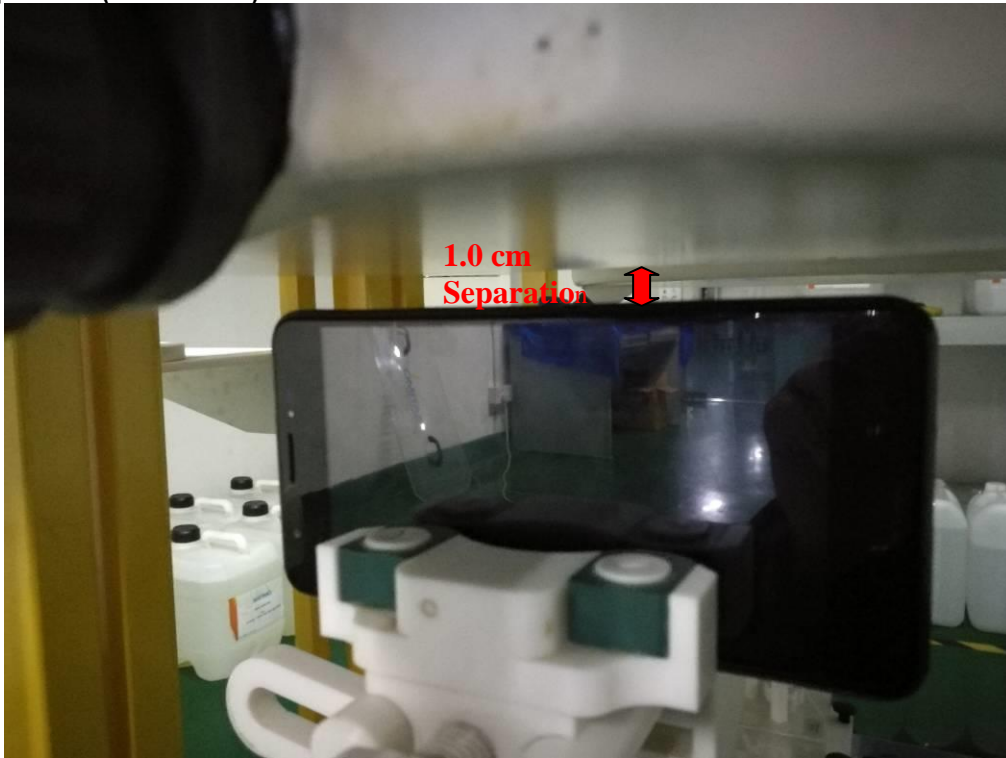

**Annex B SAR System PHOTOGRAPHS**

Liquid depth  $\geq 15\text{cm}$

**Annex C SETUP PHOTOGRAPHS**

**Right Head Touch View**

**Right Head Tilt View**

**Left Head Touch View**

**Left Head Tilt View**

**Body Setup Photo (LCD UP)**

**Body Setup Photo (LCD DOWN)**

Body Setup Photo (LCD LEFT)

Body Setup Photo (LCD RIGHT)

Body Setup Photo (LCD BOTTOM)

Body Setup Photo (LCD TOP)