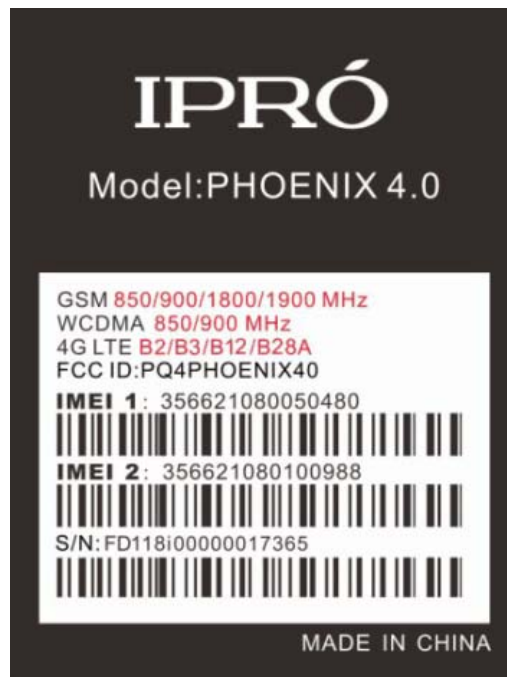

EXHIBIT A - FCC ID LABELING AND LOCATION

FCC ID Label

Proposed FCC ID Label Location

Label Here

The label shown shall be permanently affixed at a conspicuous location on the device and be readily visible to the user at the time purchase (Labeling requirements per 2.925)