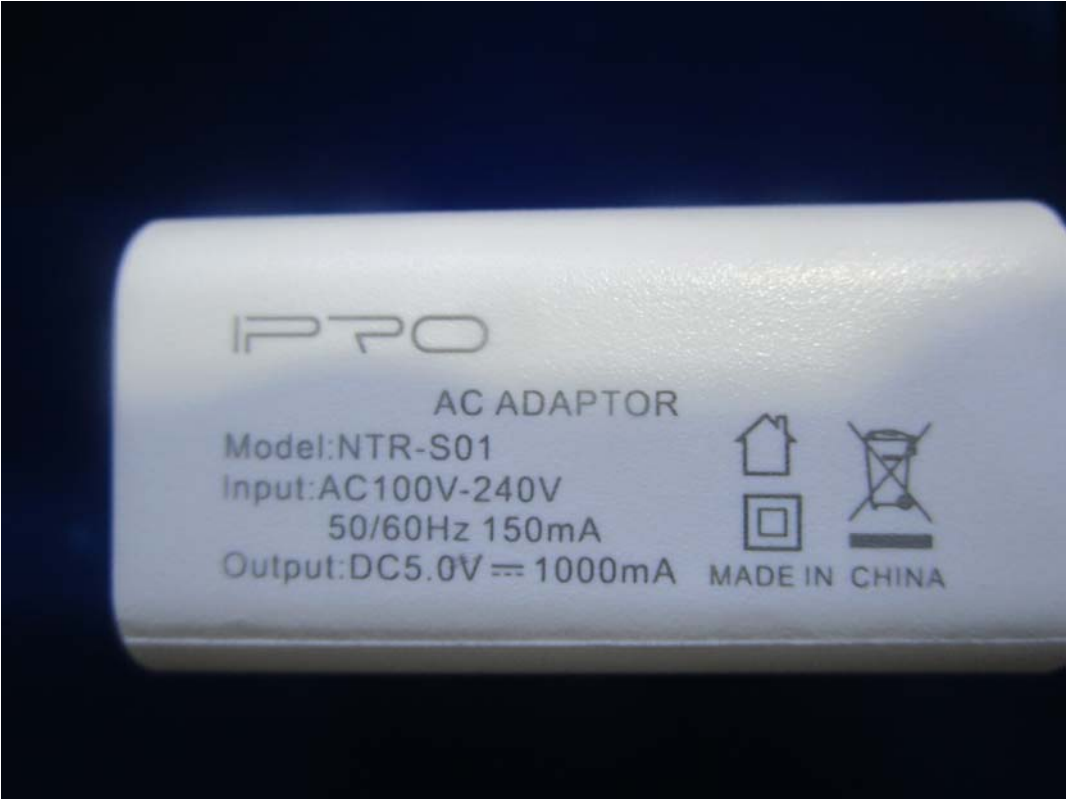

**EXHIBIT B - EUT EXTERNAL PHOTOGRAPHS**

P70

AC ADAPTOR

Model: NTR-S01

Input: AC 100V-240V

50/60Hz 150mA

Output: DC 5.0V  $\approx$  1000mA

MADE IN CHINA