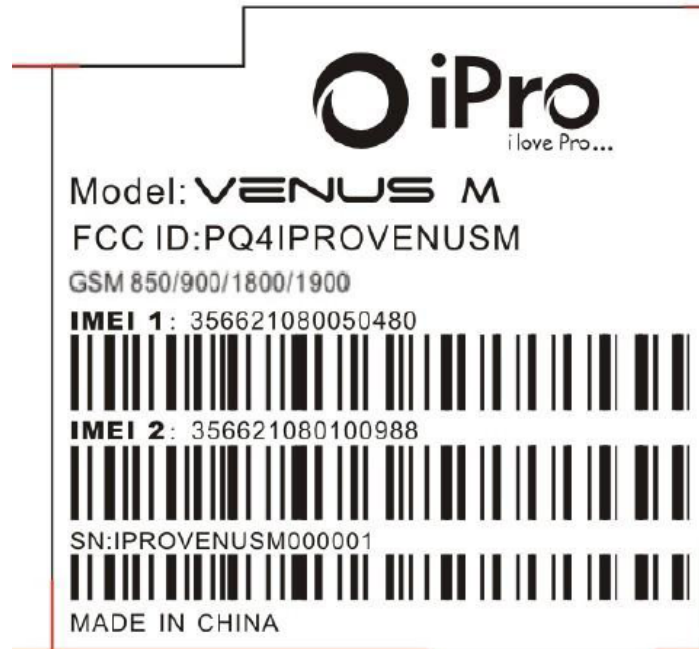

EXHIBIT A - FCC ID LABELING AND LOCATION

FCC ID Label

FCC ID Label Location

The label shown shall be permanently affixed at a conspicuous location on the device and be readily visible to the user at the time purchase (Labeling requirements per 2.925)