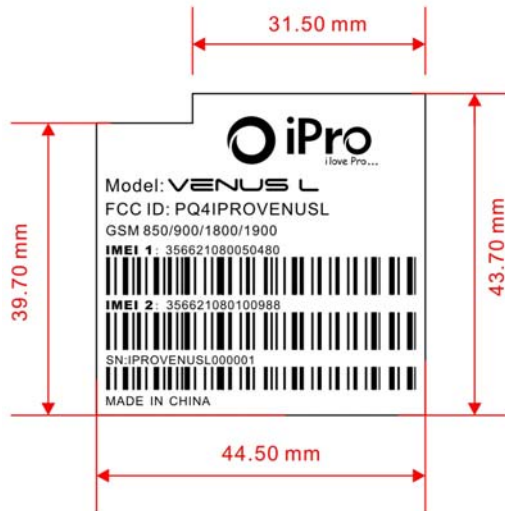

EXHIBIT A - FCC ID LABELING AND LOCATION

FCC ID Label

FCC ID Label Location

The label shown shall be permanently affixed at a conspicuous location on the device and be readily visible to the user at the time purchase (Labeling requirements per 2.925)