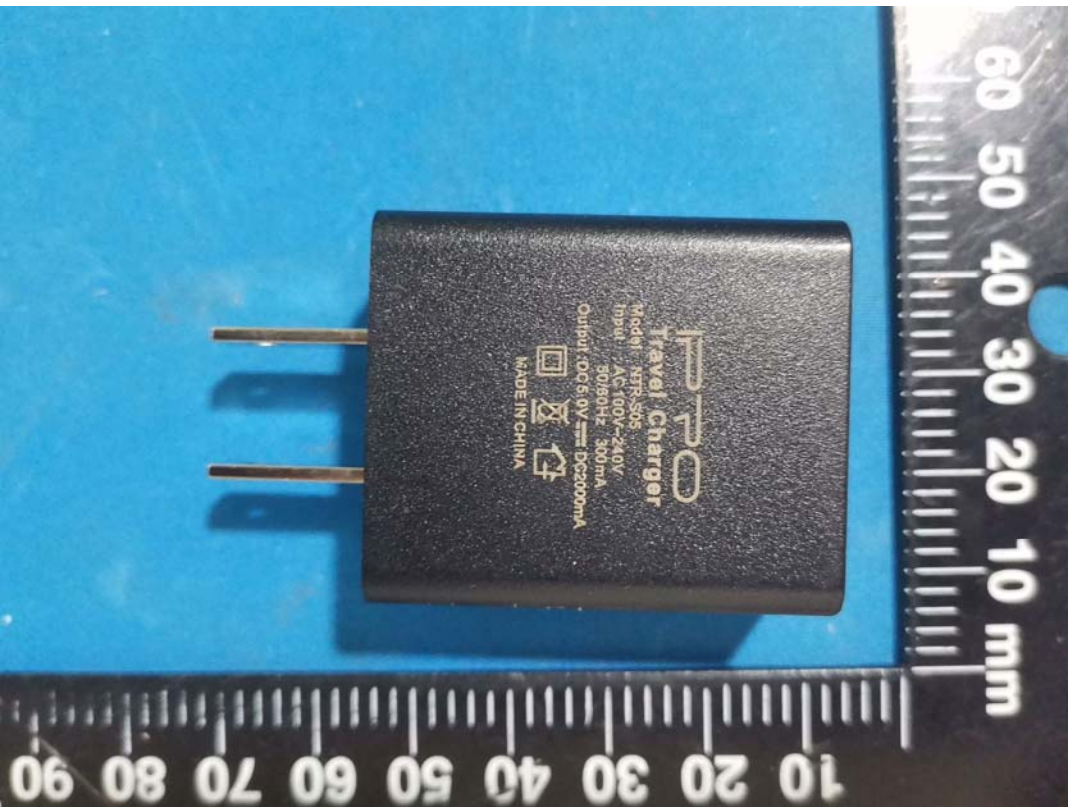

**EXHIBIT B - EUT EXTERNAL PHOTOGRAPHS**

**PPO**  
**Travel Charger**

Model: NTR-S05

Input : AC 100V-240V  
50/60Hz 300mA

Output :DC 5.0V == DC2000mA

MADE IN CHINA