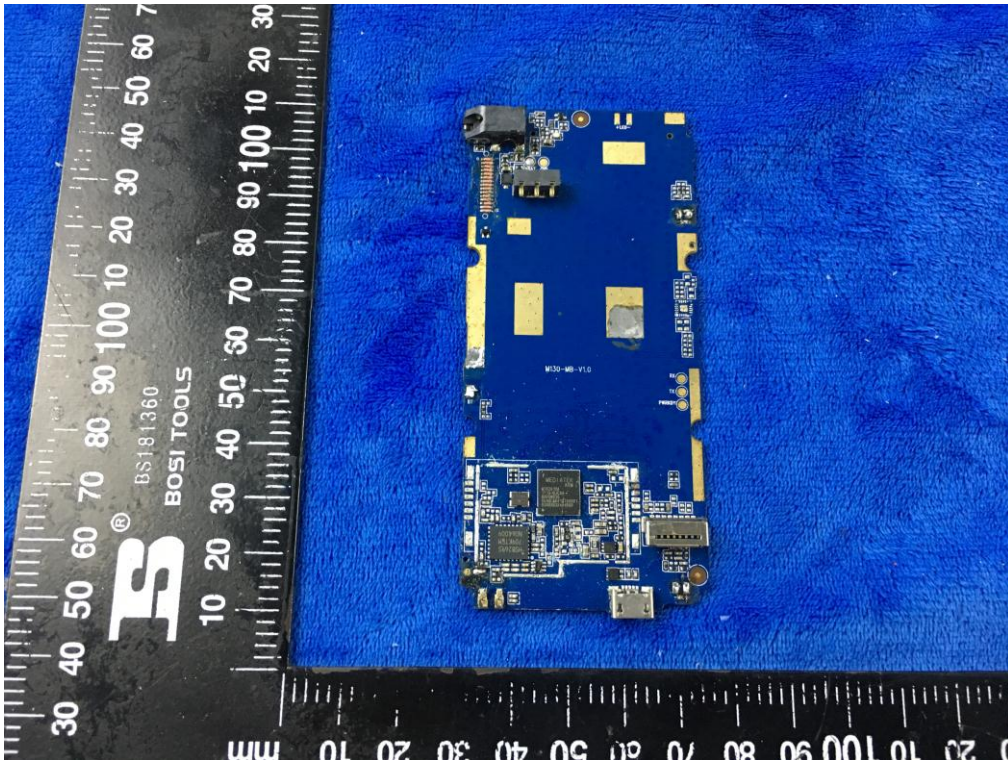

Annex B. EUT And Test Setup Photographs

Annex B.i. Photograph: EUT External Photo

Whole Package View

Adapter - Label View

EUT - Front View

EUT - Rear View

EUT - Top View

EUT - Bottom View

EUT - Left View

EUT - Right View

Annex B.ii. Photograph: EUT Internal Photo

Cover Off - Top View 1

Cover Off - Top View 2

Battery - Front View

Battery - Rear View

Mainboard with Shielding - Front View

Mainboard without Shielding - Front View

Mainboard with Shielding – Rear View

Mainboard without Shielding – Rear View

LCD – Front View

LCD – Rear View

GSM/PCS Antenna View

BT - Antenna View