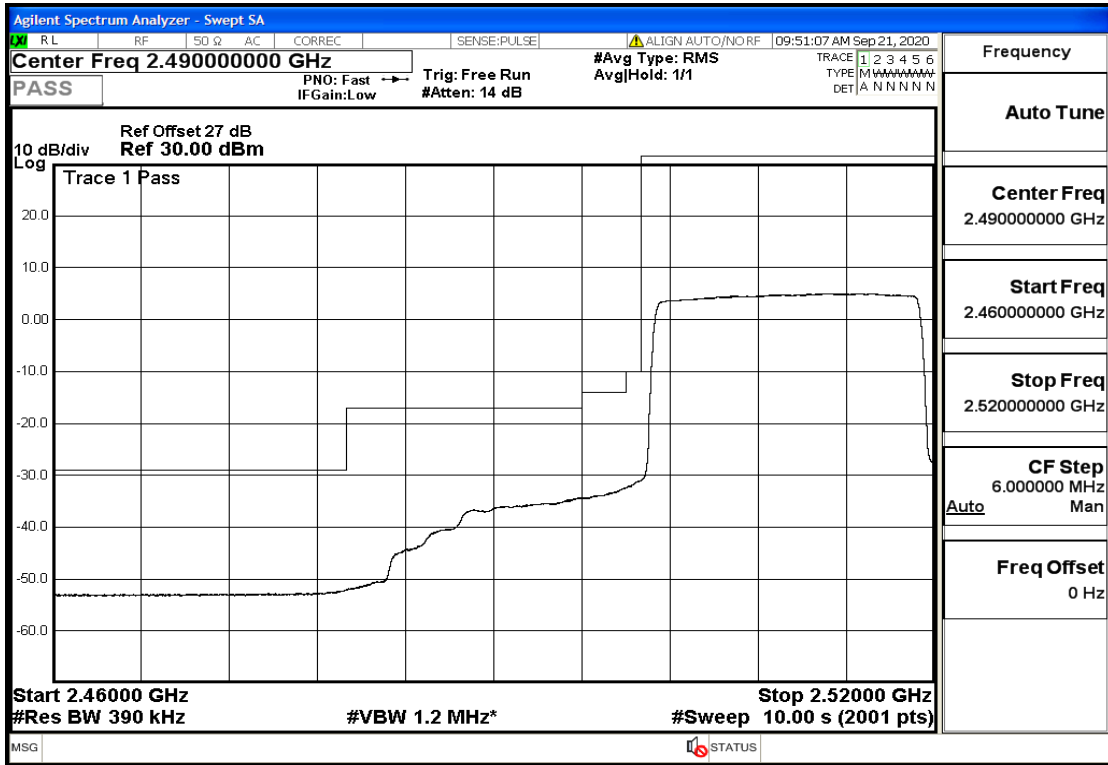

Band7-20-2510-QPSK-100#LOW@Pass