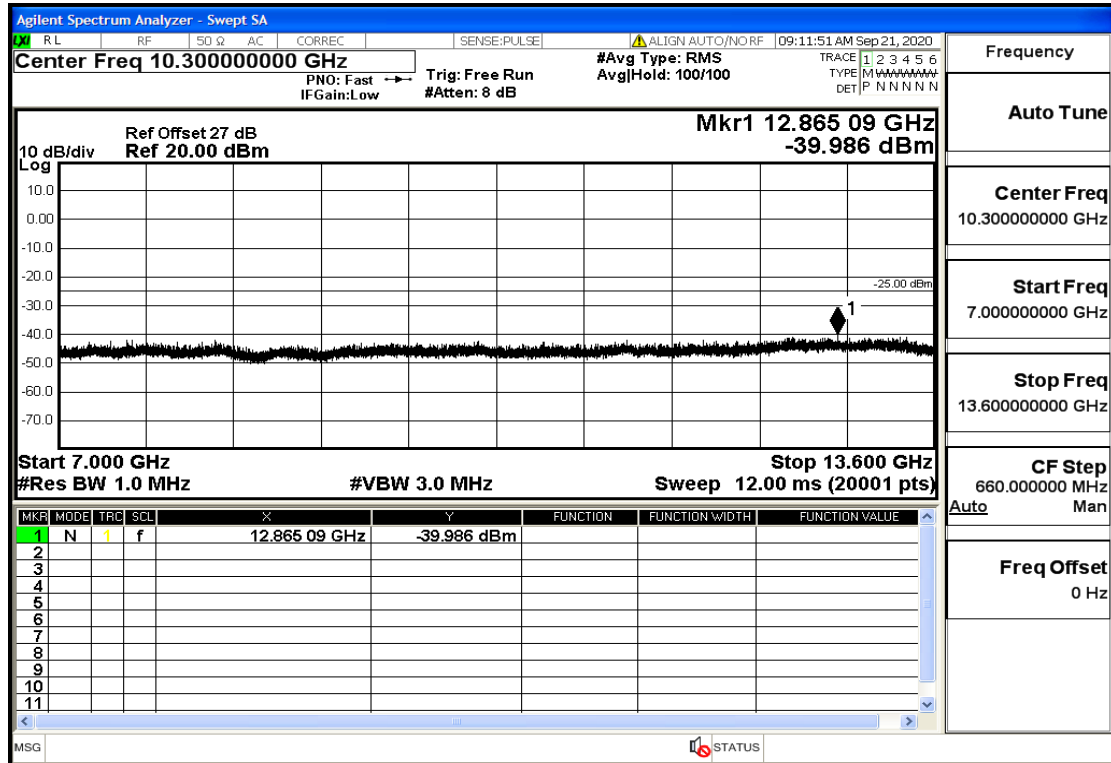

OB7-5-2535-QPSK-1#HIGH@7GHz-13.6GHz@Pass