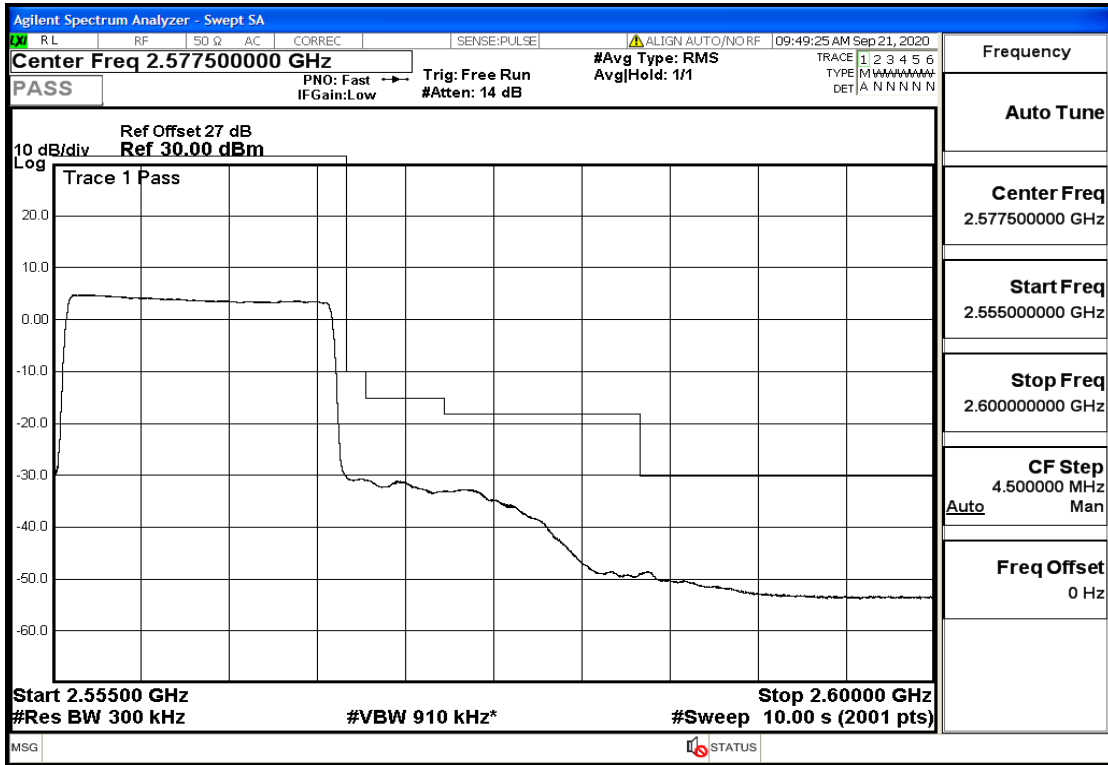

Band7-15-2562.5-16QAM-75#LOW@Pass