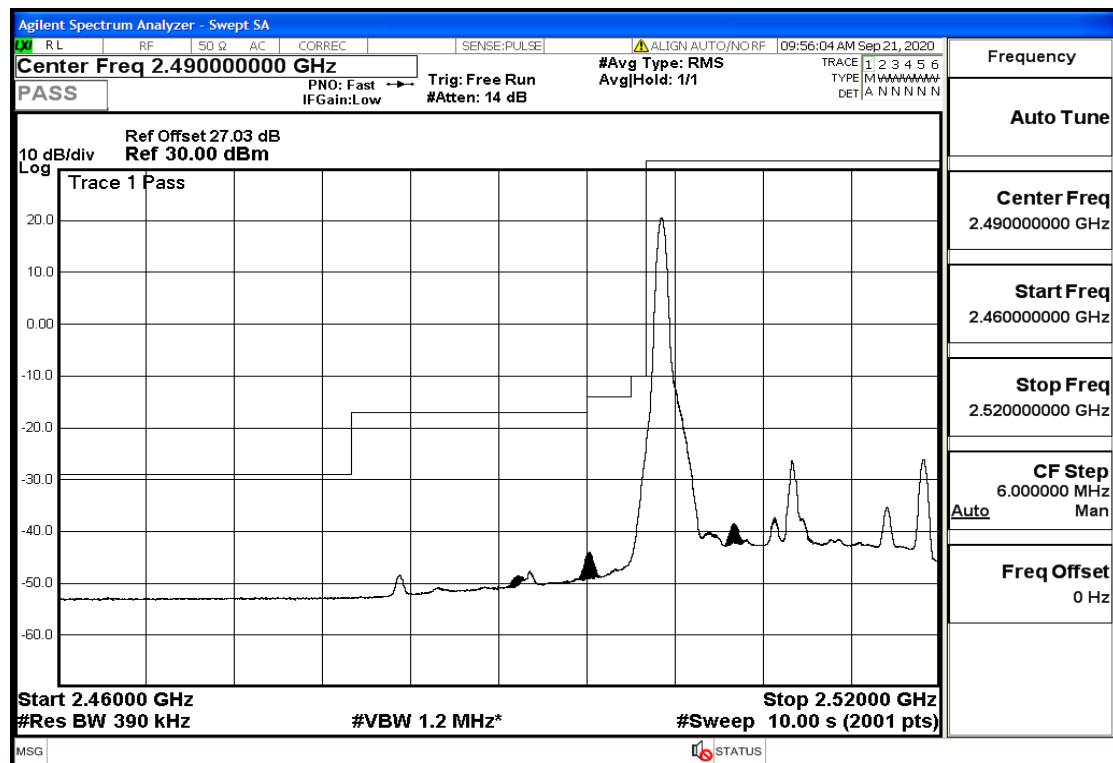

Band7-20-2510-16QAM-1#LOW@Pass