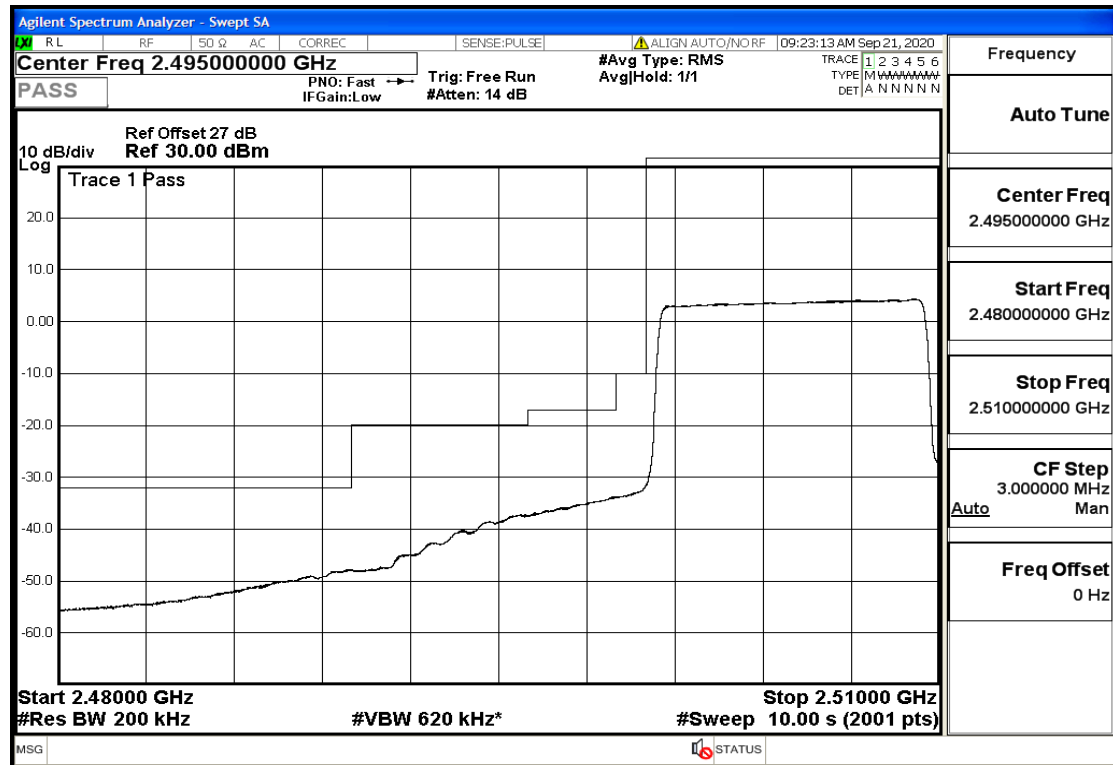

Band7-10-2505-16QAM-50#LOW@Pass