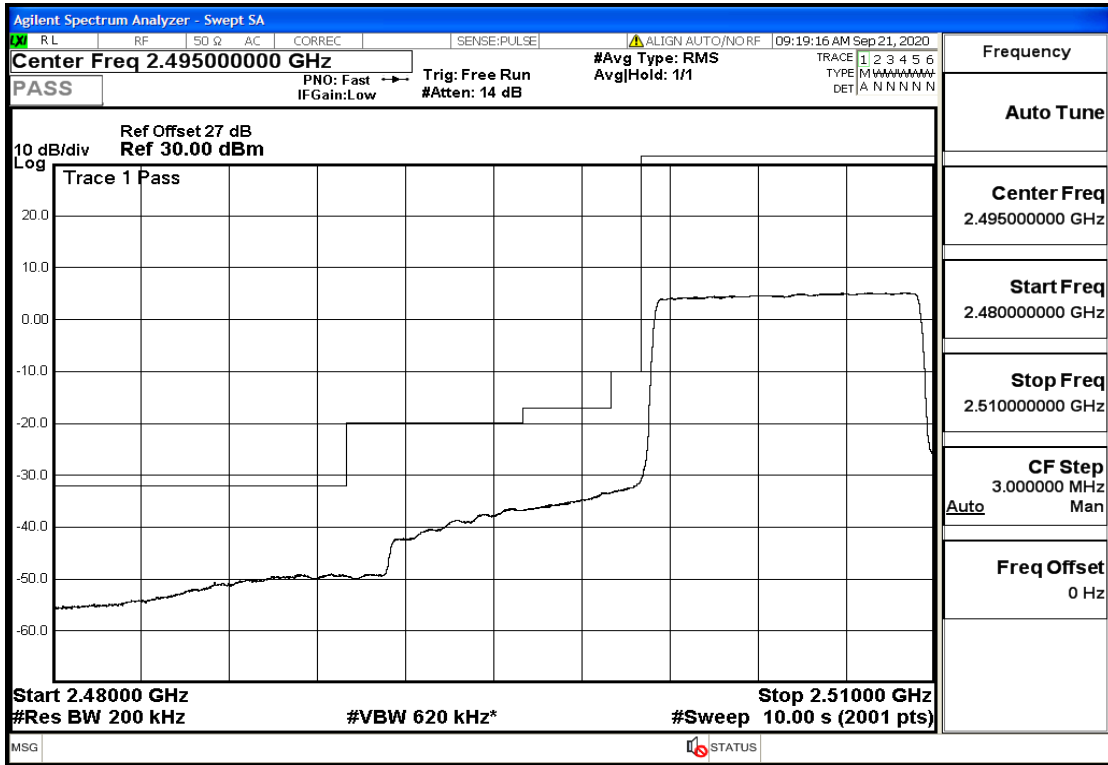

Band7-10-2505-QPSK-50#LOW@Pass