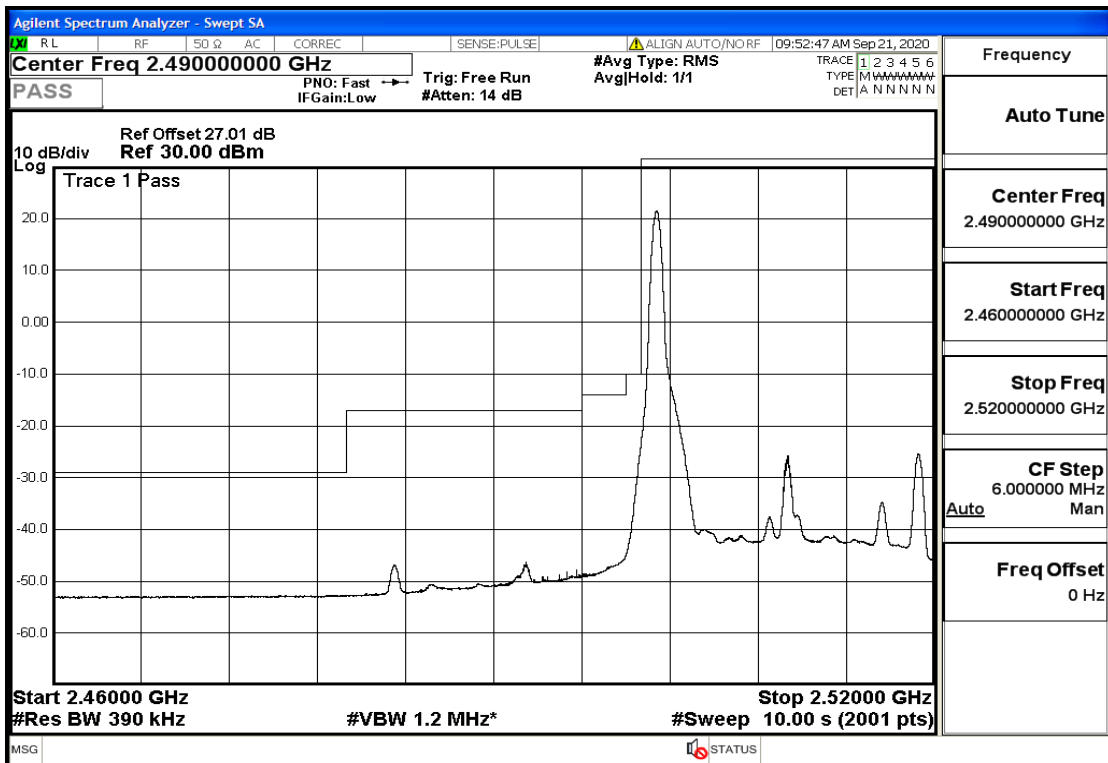

Band7-20-2510-QPSK-1#LOW@Pass