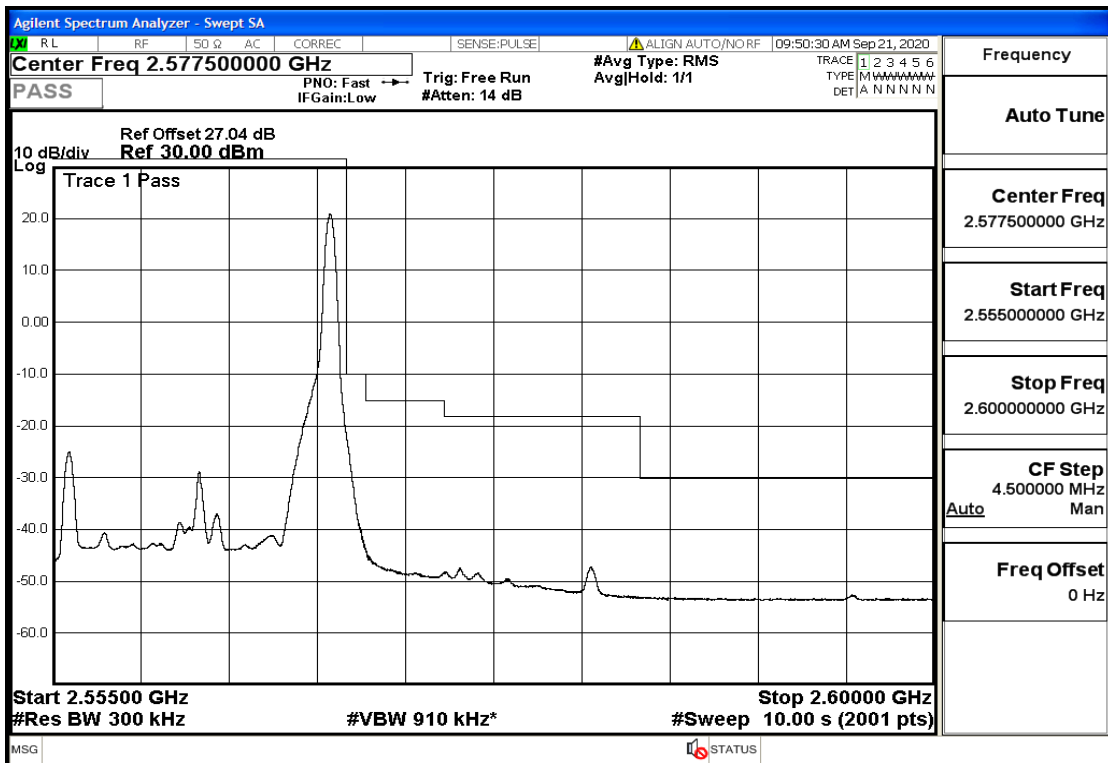

Band7-15-2562.5-16QAM-1#HIGH@Pass