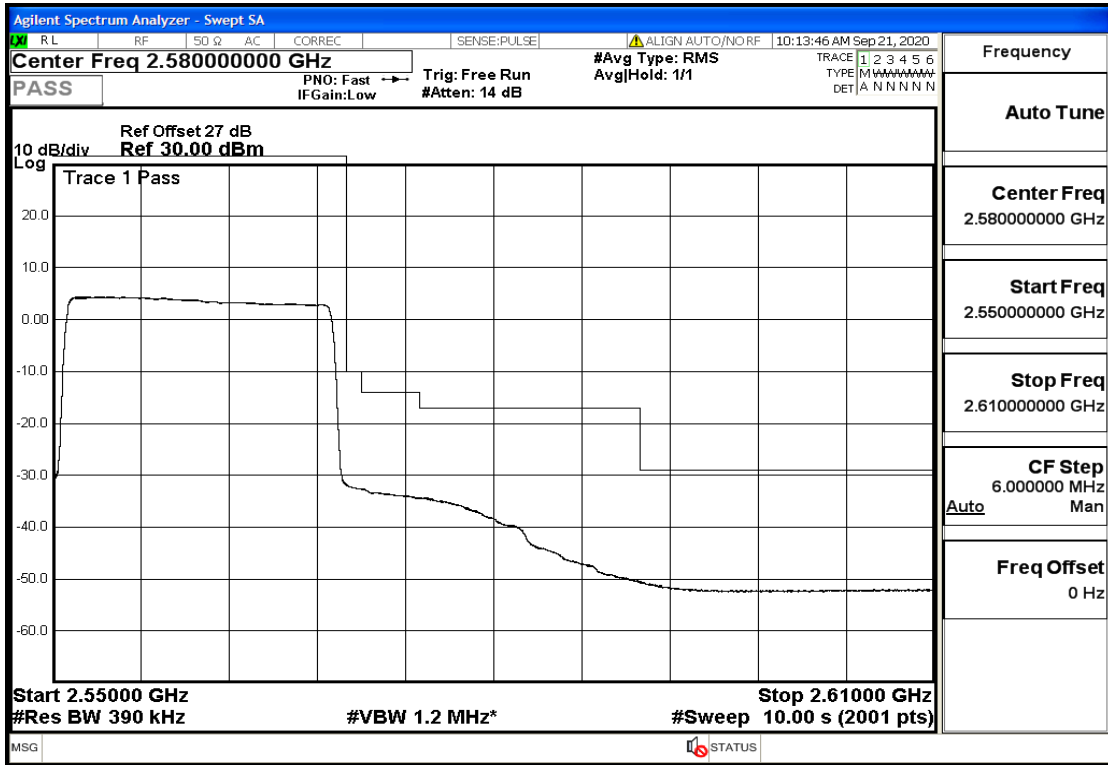

"Band7-20-2560-16QAM-100#LOW@Pass