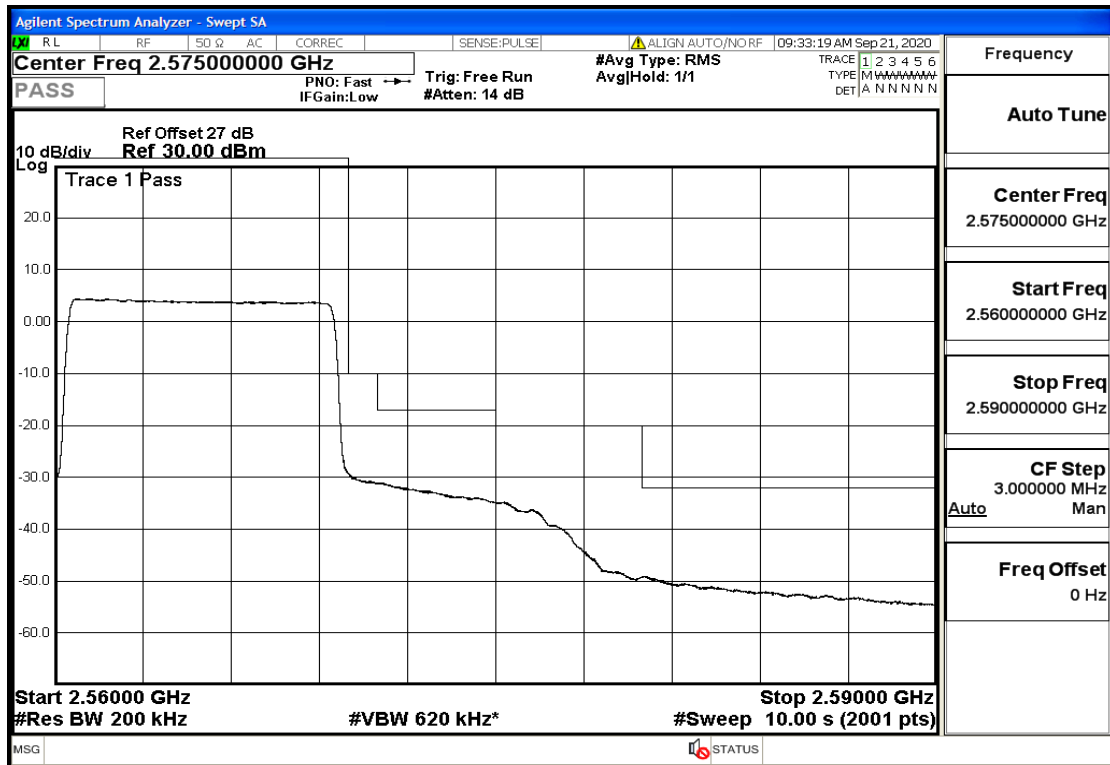

Band7-10-2565-16QAM-50#LOW@Pass