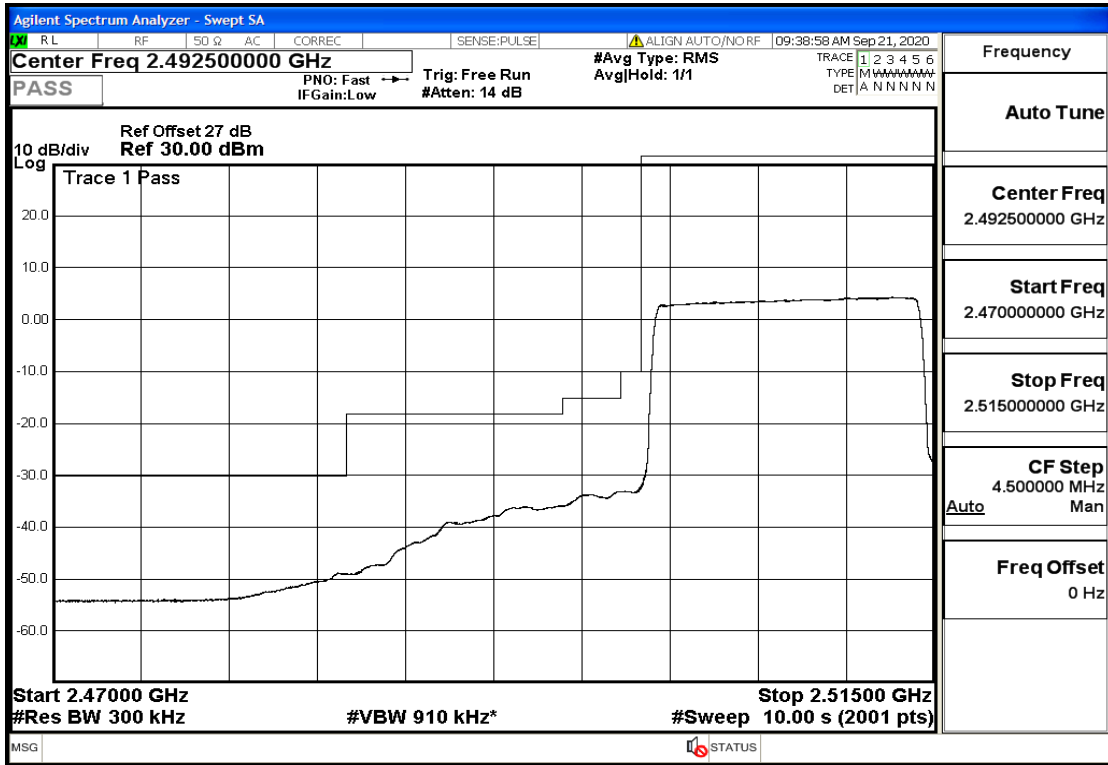

Band7-15-2507.5-16QAM-75#LOW@Pass