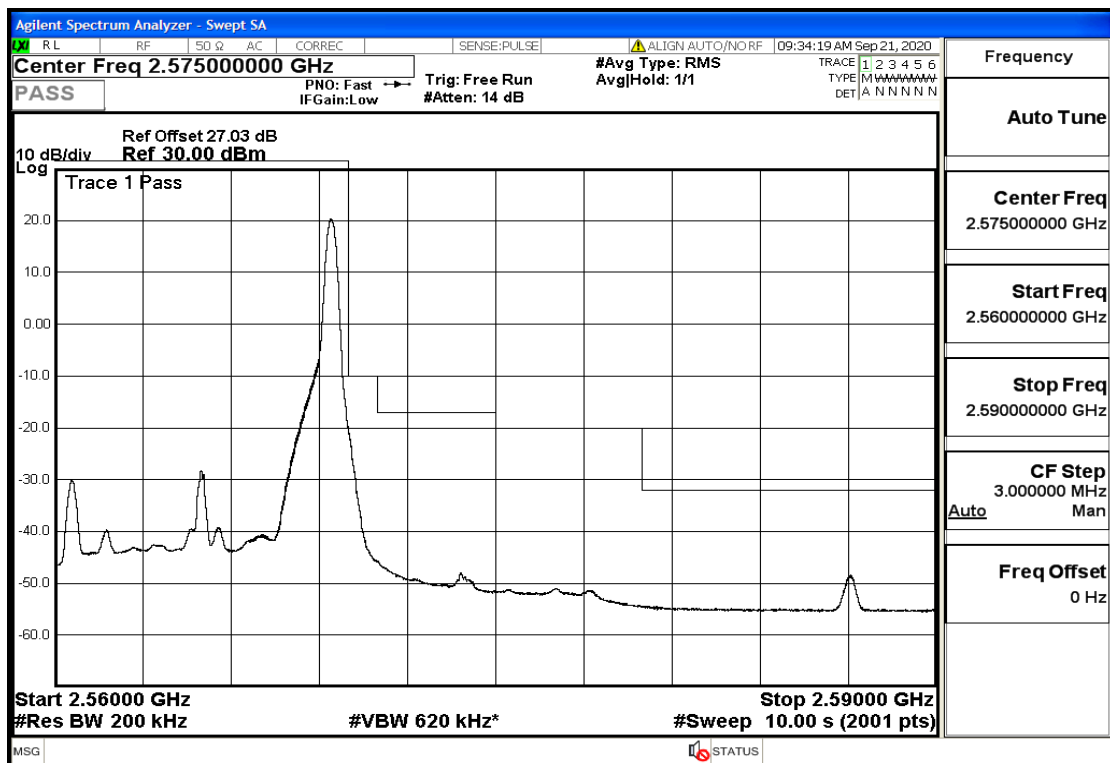

Band7-10-2565-16QAM-1#HIGH@Pass