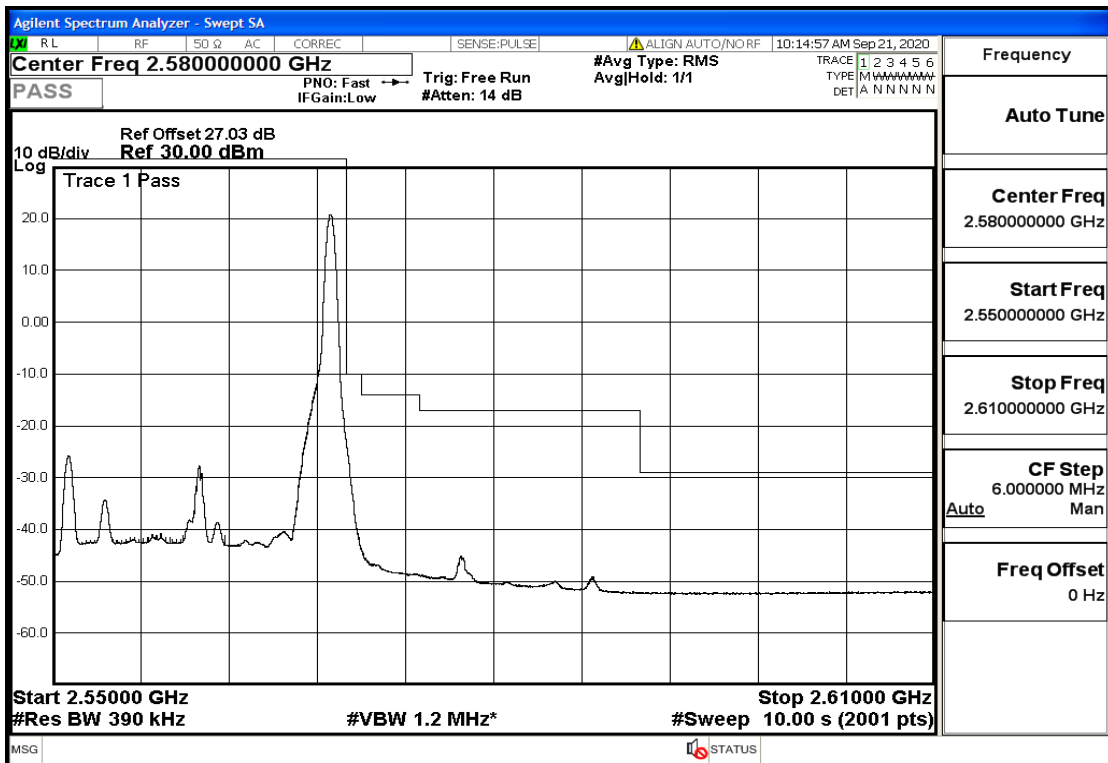

Band7-20-2560-QPSK-100#LOW@Pass

"Band7-20-2560-QPSK-1#HIGH@Pass

"Band7-20-2560-16QAM-100#LOW@Pass

"Band7-20-2560-16QAM-1#HIGH@Pass

Conducted Spurious Emission

Band	Bandwidth(MHz)	UL Frequency(MHz)	Modulation	RB Size	RB Offset	Test Condition	Transmitter Spurious Emission(Pass/Fail)
OB7	5	2502.5	QPSK	25	LOW	30mHz-1GHz	Pass
OB7	5	2502.5	QPSK	25	LOW	1GHz-7GHz	Pass
OB7	5	2502.5	QPSK	25	LOW	7GHz-13.6GHz	Pass
OB7	5	2502.5	QPSK	25	LOW	13.6GHz-20GHz	Pass
OB7	5	2502.5	QPSK	1	LOW	30mHz-1GHz	Pass
OB7	5	2502.5	QPSK	1	LOW	1GHz-7GHz	Pass
OB7	5	2502.5	QPSK	1	LOW	7GHz-13.6GHz	Pass
OB7	5	2502.5	QPSK	1	LOW	13.6GHz-20GHz	Pass
OB7	5	2502.5	QPSK	1	HIGH	30mHz-1GHz	Pass
OB7	5	2502.5	QPSK	1	HIGH	1GHz-7GHz	Pass
OB7	5	2502.5	QPSK	1	HIGH	7GHz-13.6GHz	Pass
OB7	5	2502.5	QPSK	1	HIGH	13.6GHz-20GHz	Pass
OB7	5	2535	QPSK	25	LOW	30mHz-1GHz	Pass
OB7	5	2535	QPSK	25	LOW	1GHz-7GHz	Pass
OB7	5	2535	QPSK	25	LOW	7GHz-13.6GHz	Pass
OB7	5	2535	QPSK	25	LOW	13.6GHz-20GHz	Pass
OB7	5	2535	QPSK	1	LOW	30mHz-1GHz	Pass
OB7	5	2535	QPSK	1	LOW	1GHz-7GHz	Margin Low!
OB7	5	2535	QPSK	1	LOW	7GHz-13.6GHz	Pass
OB7	5	2535	QPSK	1	LOW	13.6GHz-20GHz	Pass
OB7	5	2535	QPSK	1	HIGH	30mHz-1GHz	Pass
OB7	5	2535	QPSK	1	HIGH	1GHz-7GHz	Pass
OB7	5	2535	QPSK	1	HIGH	7GHz-13.6GHz	Pass
OB7	5	2535	QPSK	1	HIGH	13.6GHz-20GHz	Pass
OB7	5	2567.5	QPSK	25	LOW	30mHz-1GHz	Pass
OB7	5	2567.5	QPSK	25	LOW	1GHz-7GHz	Pass
OB7	5	2567.5	QPSK	25	LOW	7GHz-13.6GHz	Pass
OB7	5	2567.5	QPSK	25	LOW	13.6GHz-20GHz	Pass
OB7	5	2567.5	QPSK	1	LOW	30mHz-1GHz	Pass
OB7	5	2567.5	QPSK	1	LOW	1GHz-7GHz	Pass
OB7	5	2567.5	QPSK	1	LOW	7GHz-13.6GHz	Pass
OB7	5	2567.5	QPSK	1	LOW	13.6GHz-20GHz	Pass
OB7	5	2567.5	QPSK	1	HIGH	30mHz-1GHz	Pass
OB7	5	2567.5	QPSK	1	HIGH	1GHz-7GHz	Pass
OB7	5	2567.5	QPSK	1	HIGH	7GHz-13.6GHz	Pass
OB7	5	2567.5	QPSK	1	HIGH	13.6GHz-20GHz	Pass
OB7	10	2505	QPSK	50	LOW	30mHz-1GHz	Pass
OB7	10	2505	QPSK	50	LOW	1GHz-7GHz	Pass
OB7	10	2505	QPSK	50	LOW	7GHz-13.6GHz	Pass
OB7	10	2505	QPSK	50	LOW	13.6GHz-20GHz	Pass