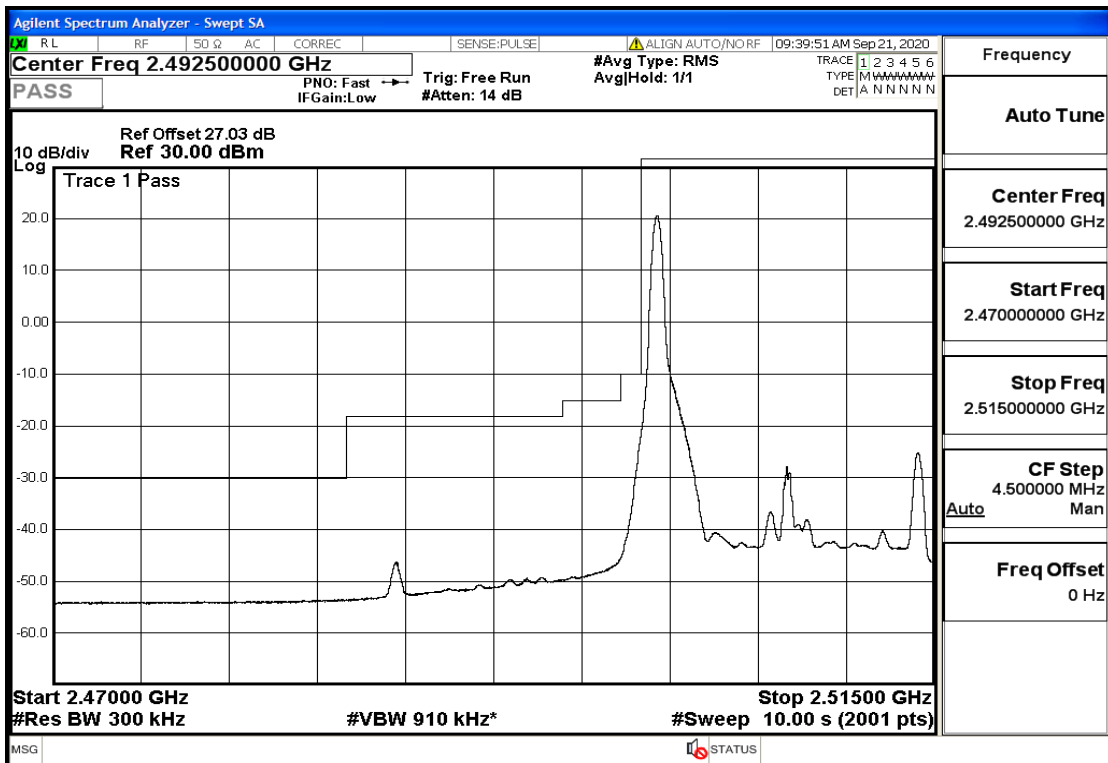

Band7-15-2507.5-16QAM-1#LOW@Pass