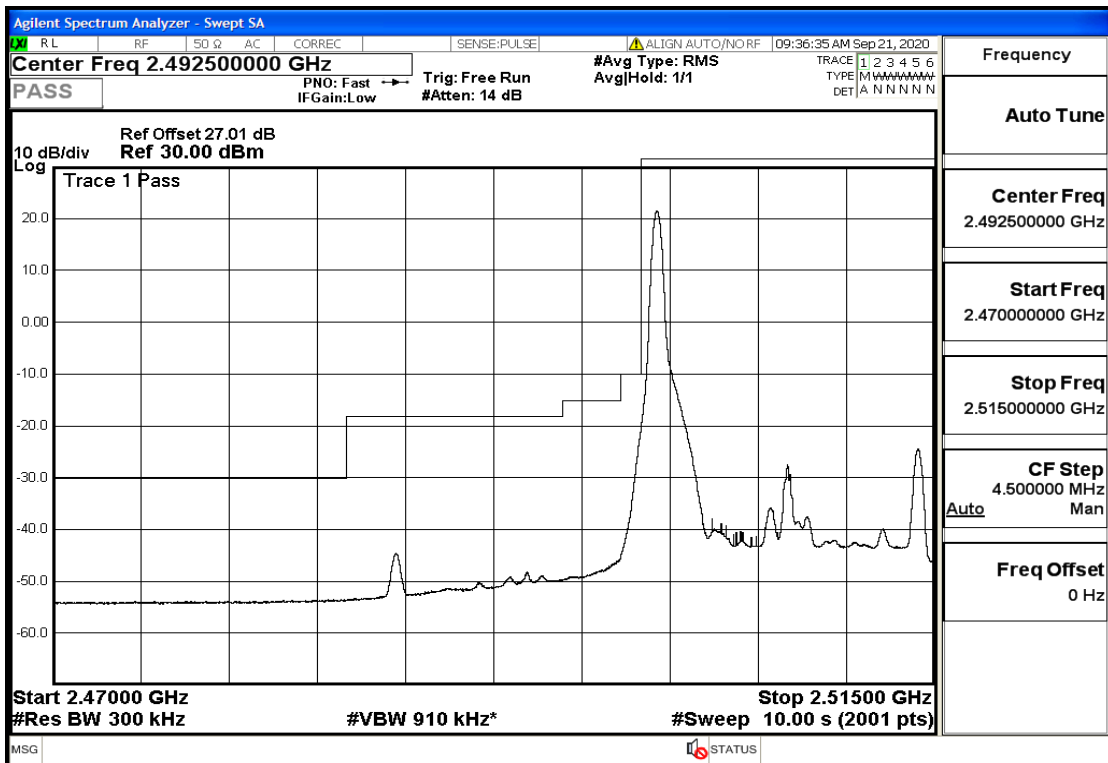

Band7-15-2507.5-QPSK-1#LOW@Pass