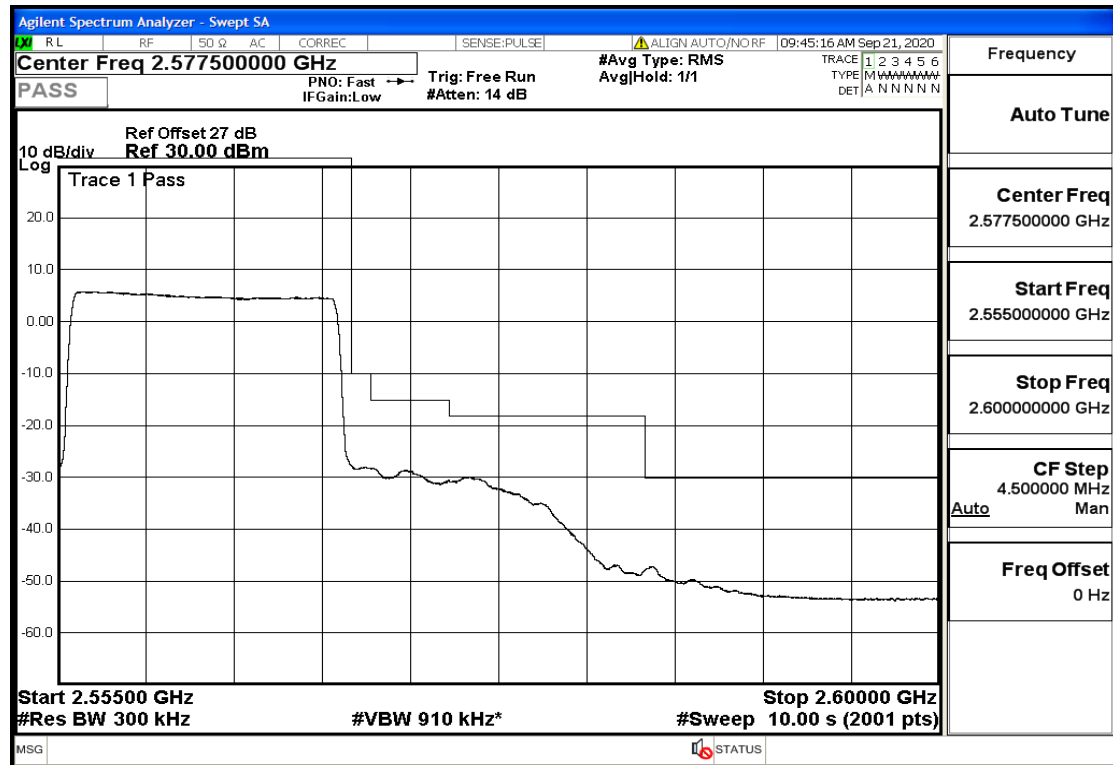

Band7-15-2562.5-QPSK-75#LOW@Pass