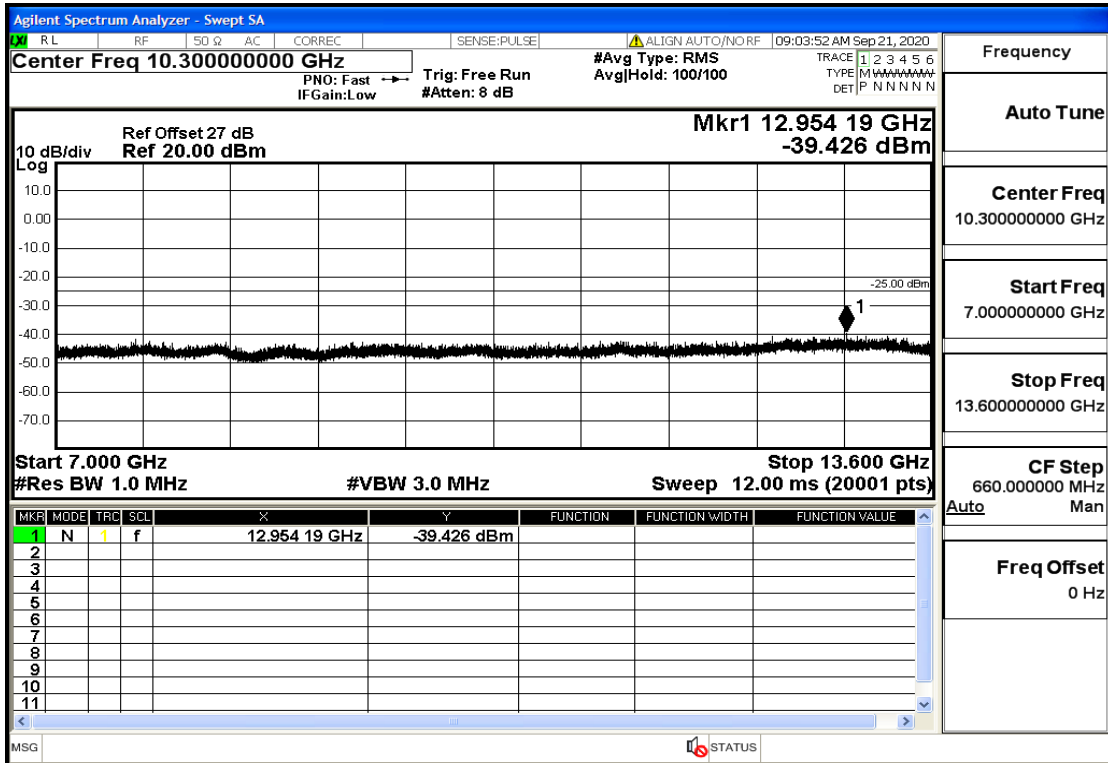

OB7-5-2502.5-QPSK-25#LOW@7GHz-13.6GHz@Pass