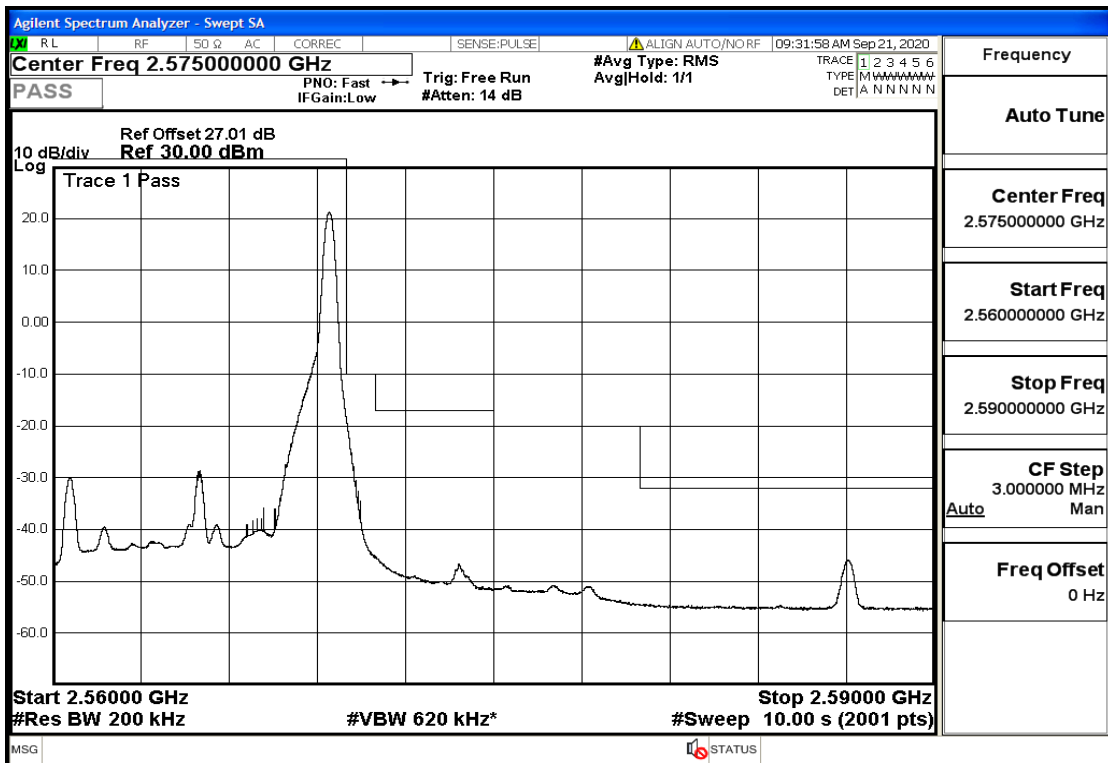

Band7-10-2565-QPSK-1#HIGH@Pass