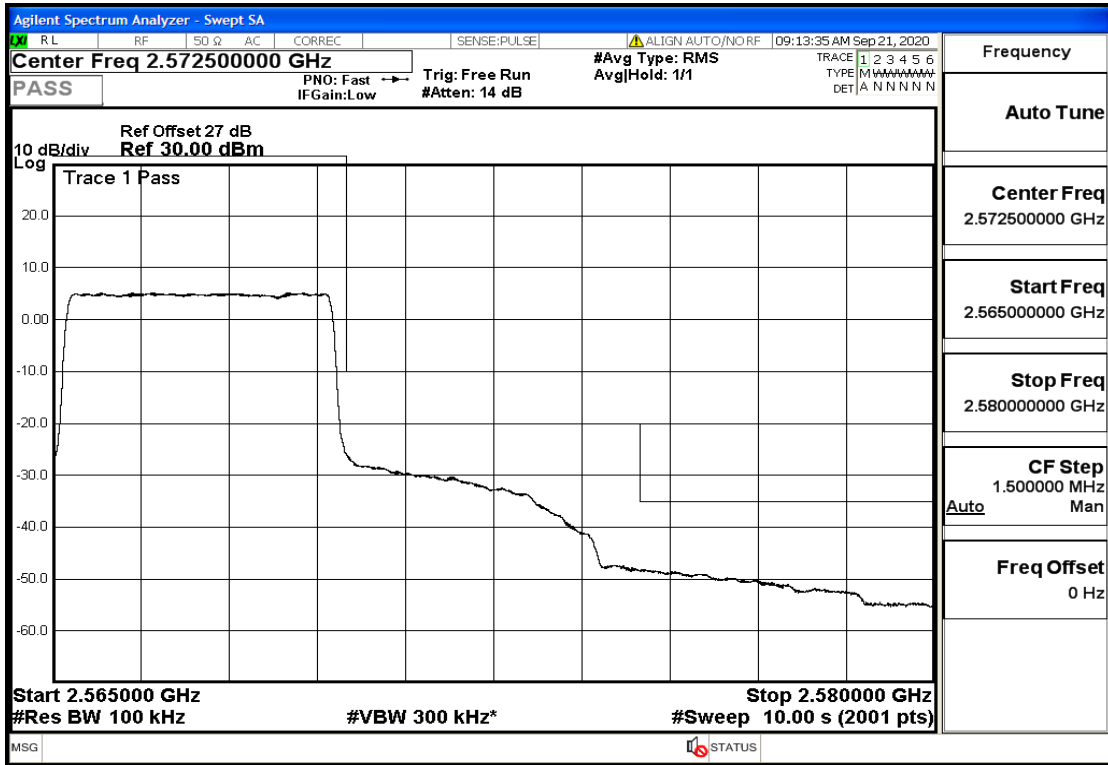

Band7-5-2567.5-QPSK-25#LOW@Pass