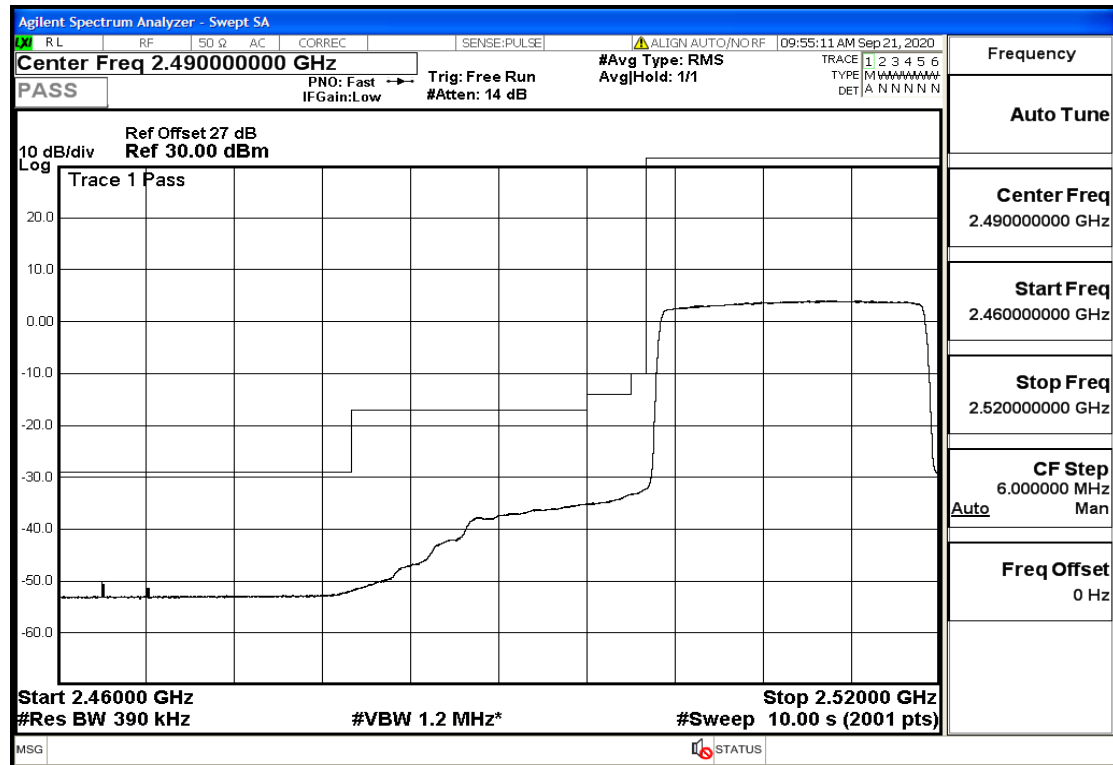

Band7-20-2510-16QAM-100#LOW@Pass