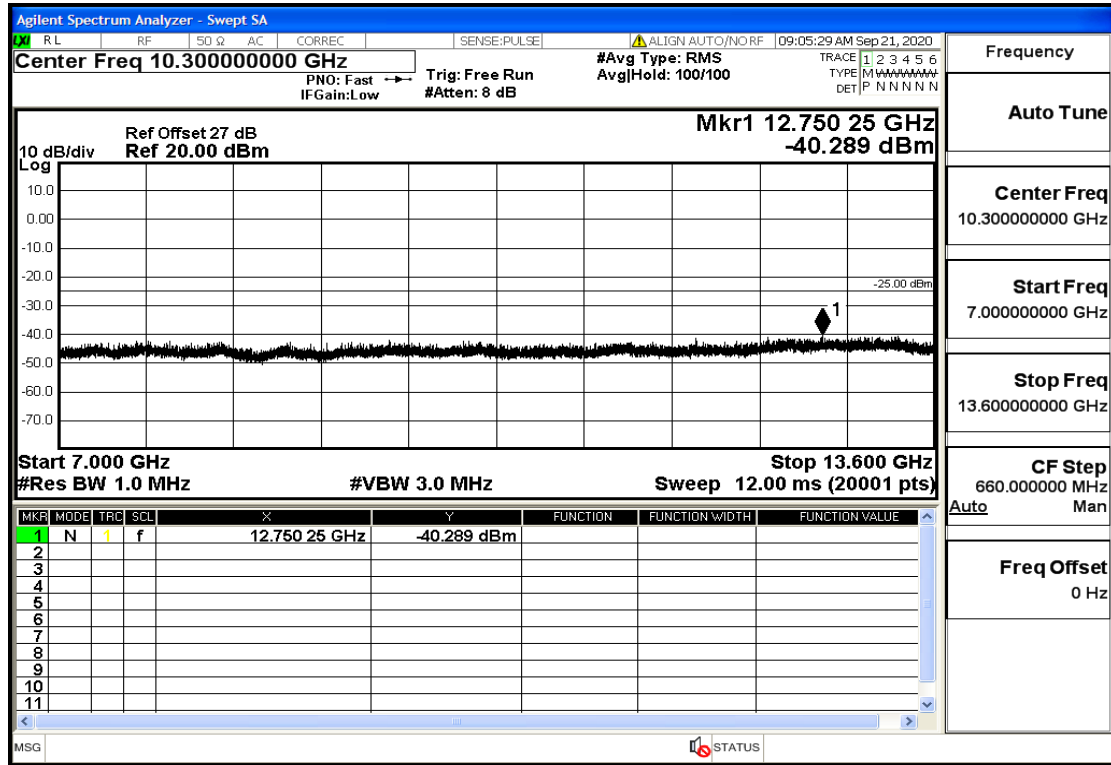

OB7-5-2502.5-QPSK-1#LOW@7GHz-13.6GHz@Pass