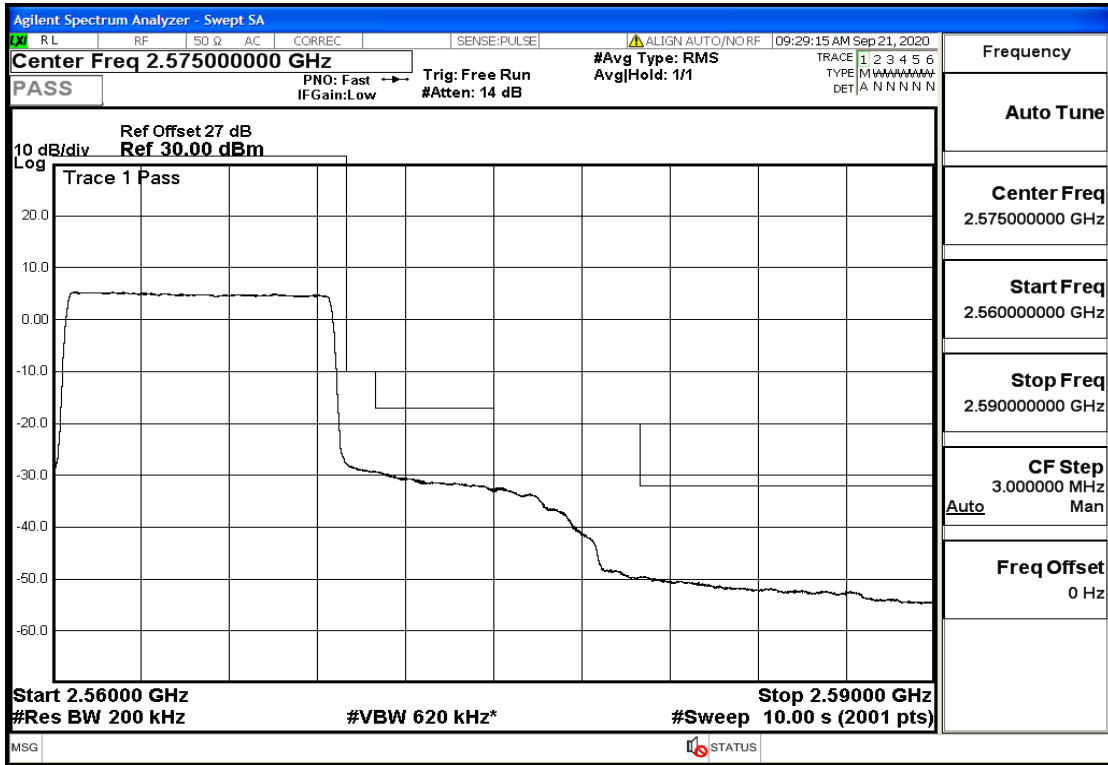

Band7-10-2565-QPSK-50#LOW@Pass