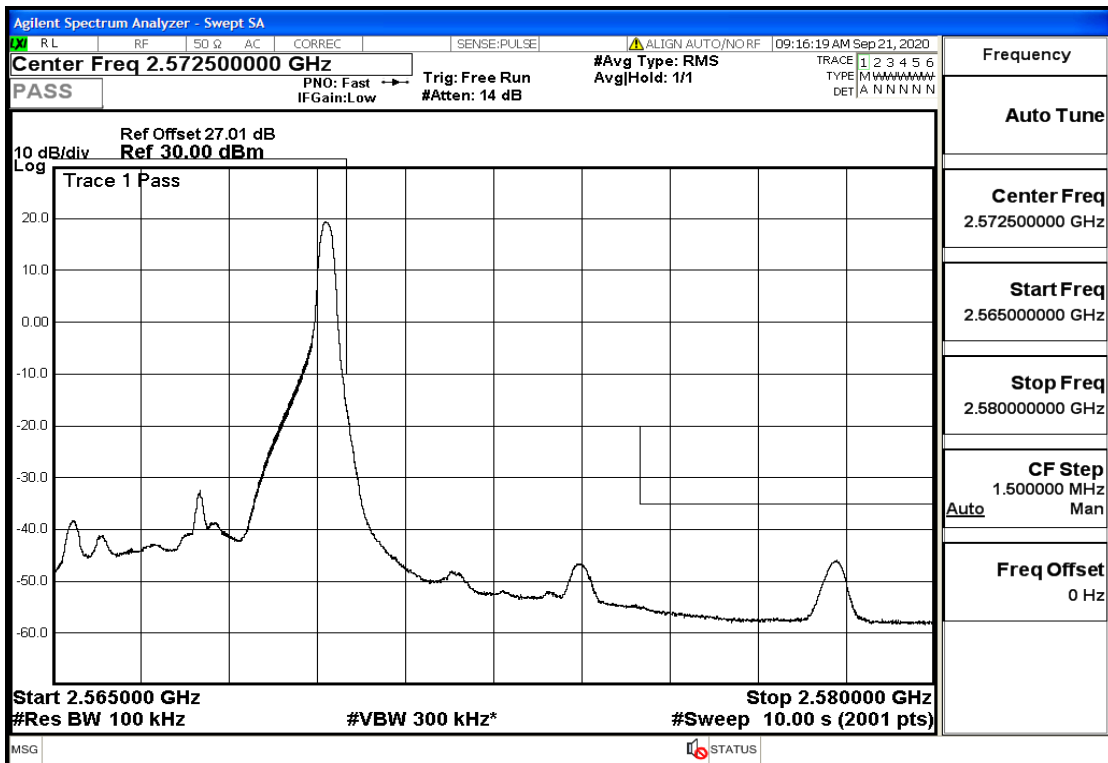

Band7-5-2567.5-QPSK-1#HIGH@Pass