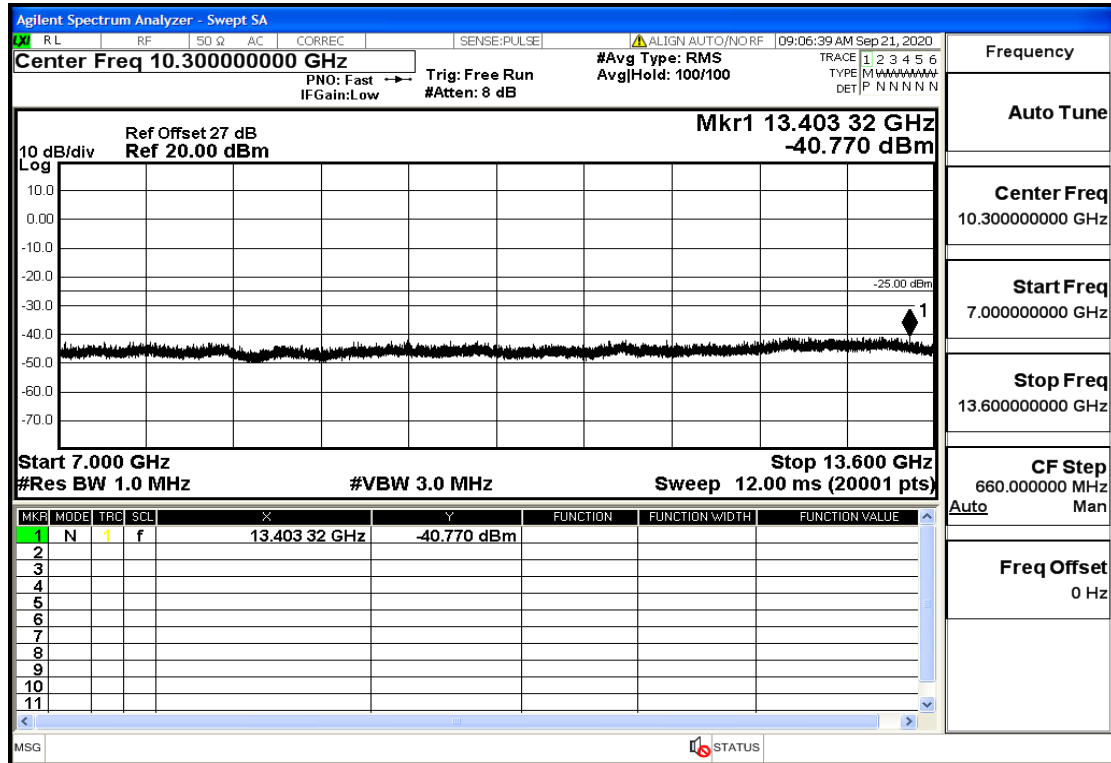

OB7-5-2502.5-QPSK-1#HIGH@7GHz-13.6GHz@Pass