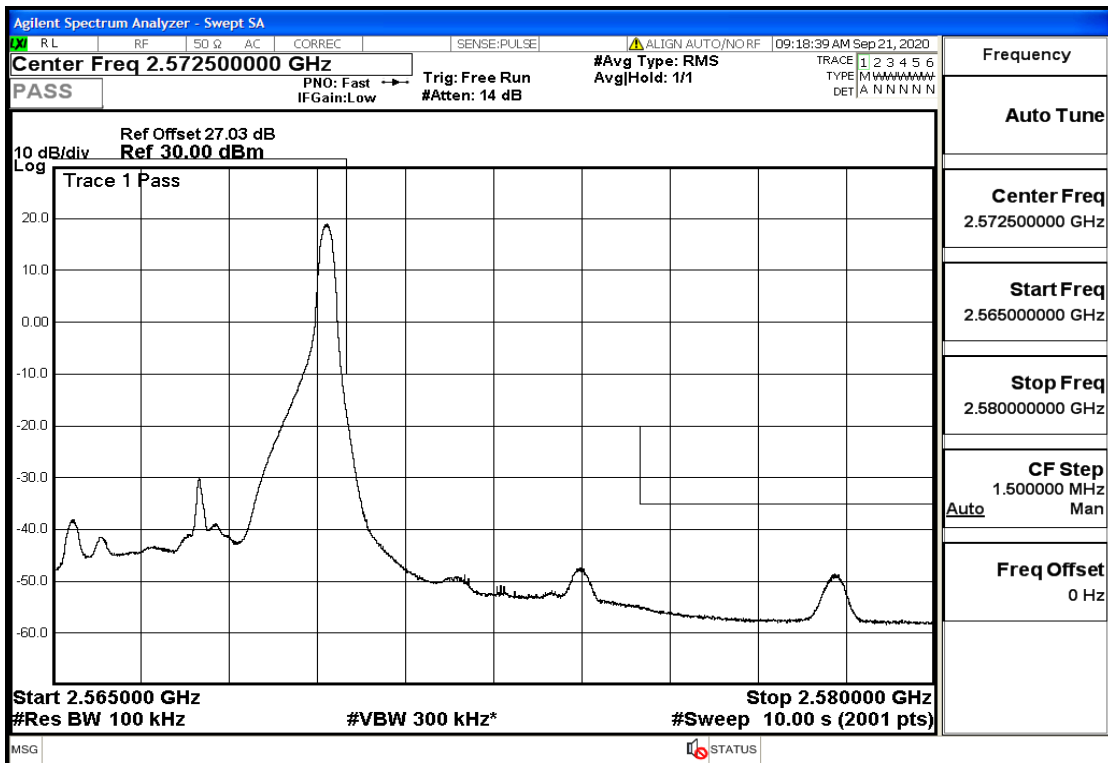

Band7-5-2567.5-16QAM-1#HIGH@Pass