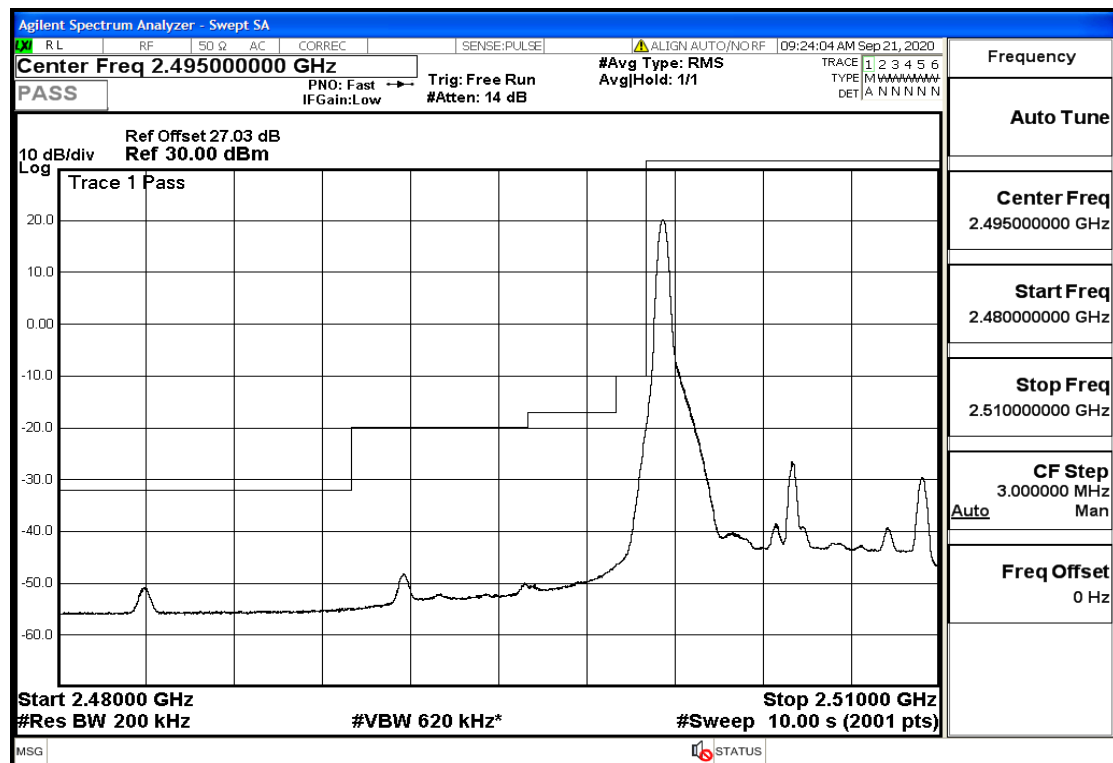

Band7-10-2505-16QAM-1#LOW@Pass