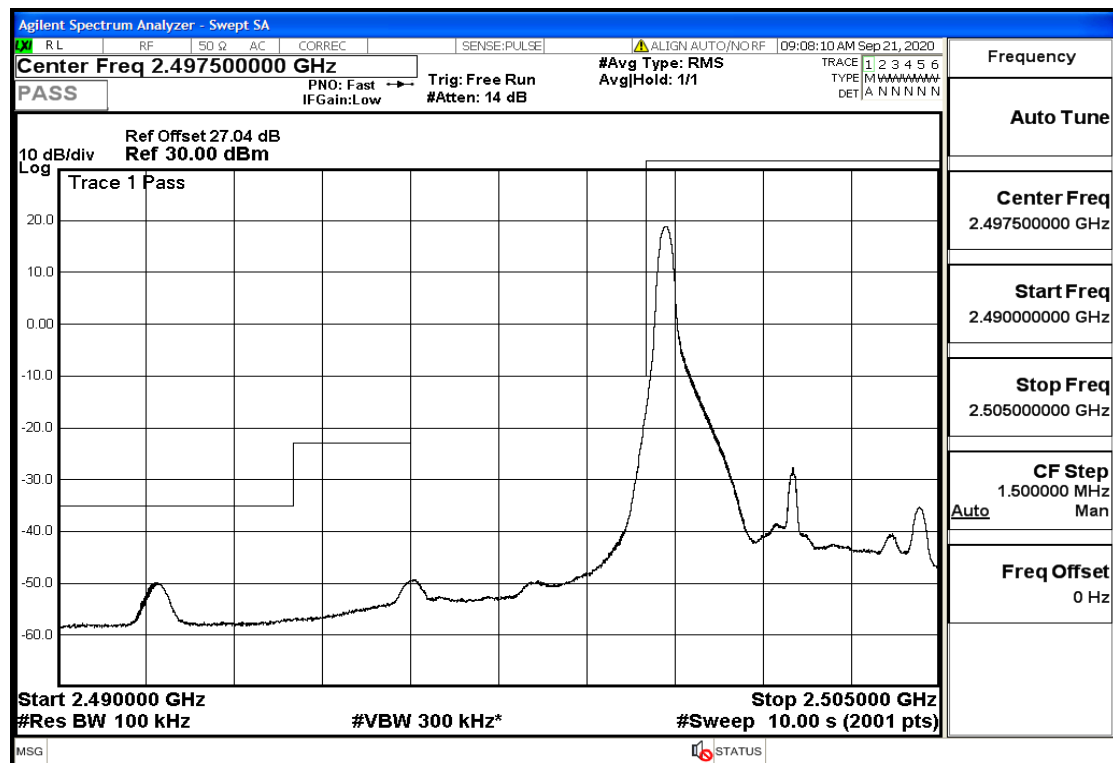

Band7-5-2502.5-16QAM-1#LOW@Pass