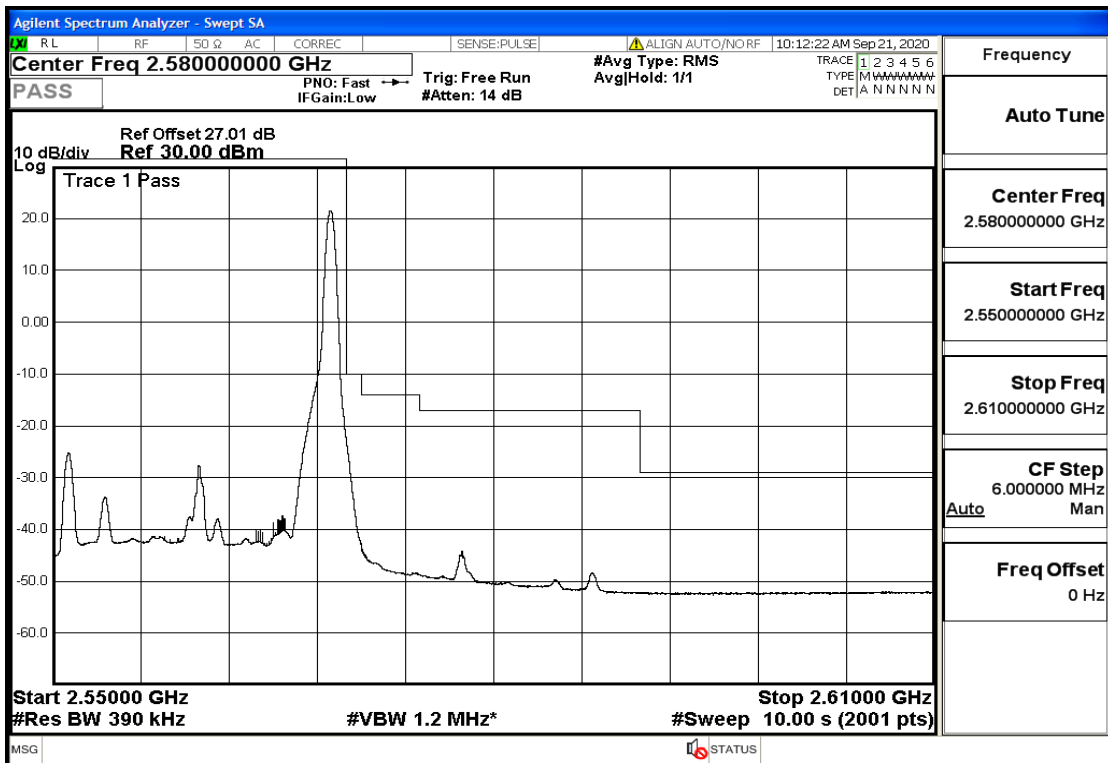

"Band7-20-2560-QPSK-1#HIGH@Pass