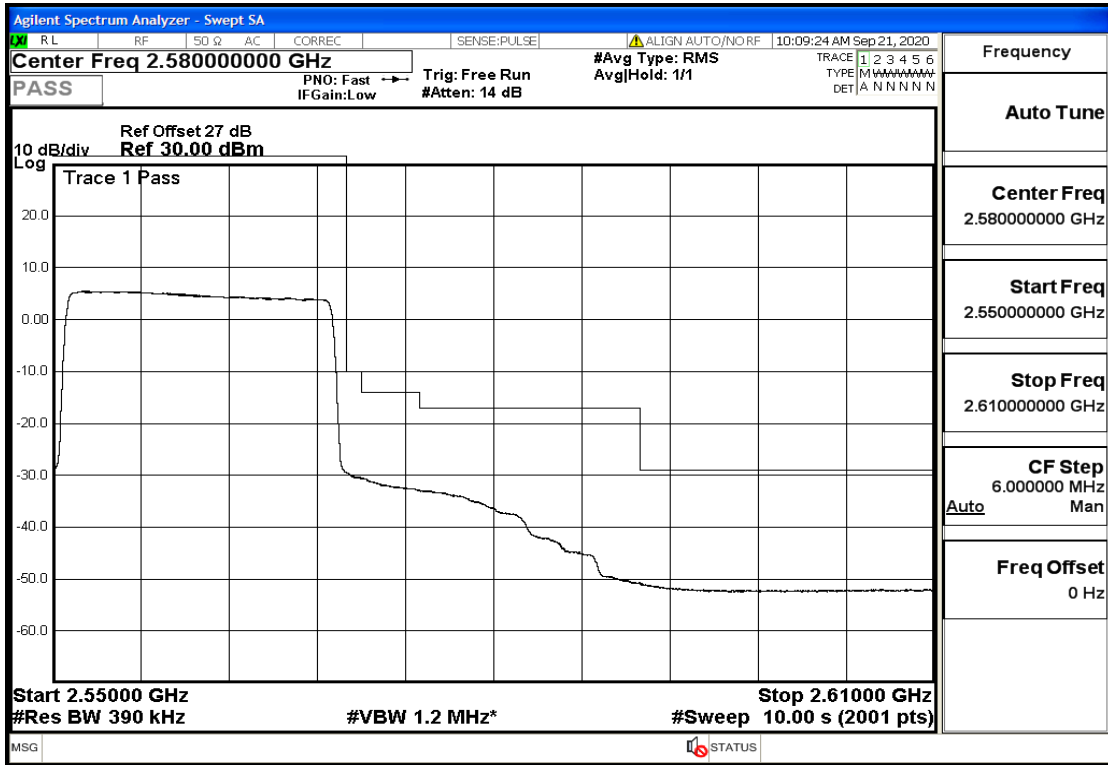

Band7-20-2560-QPSK-100#LOW@Pass