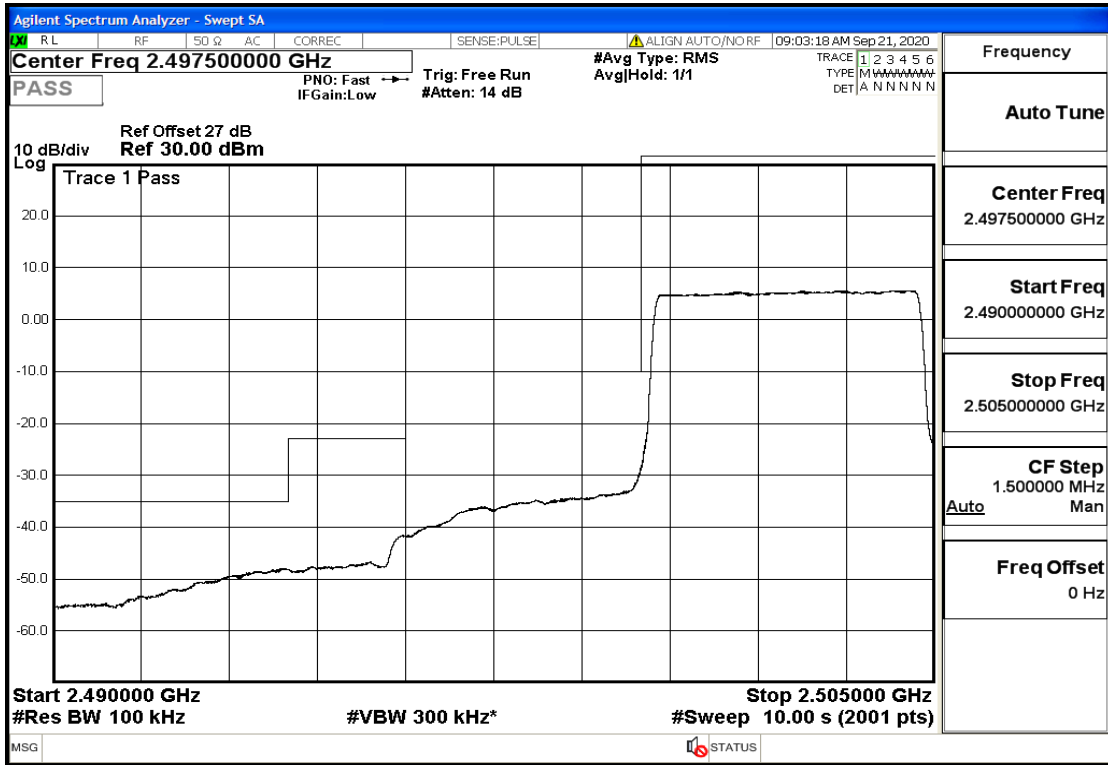

Band7-5-2502.5-QPSK-25#LOW@Pass