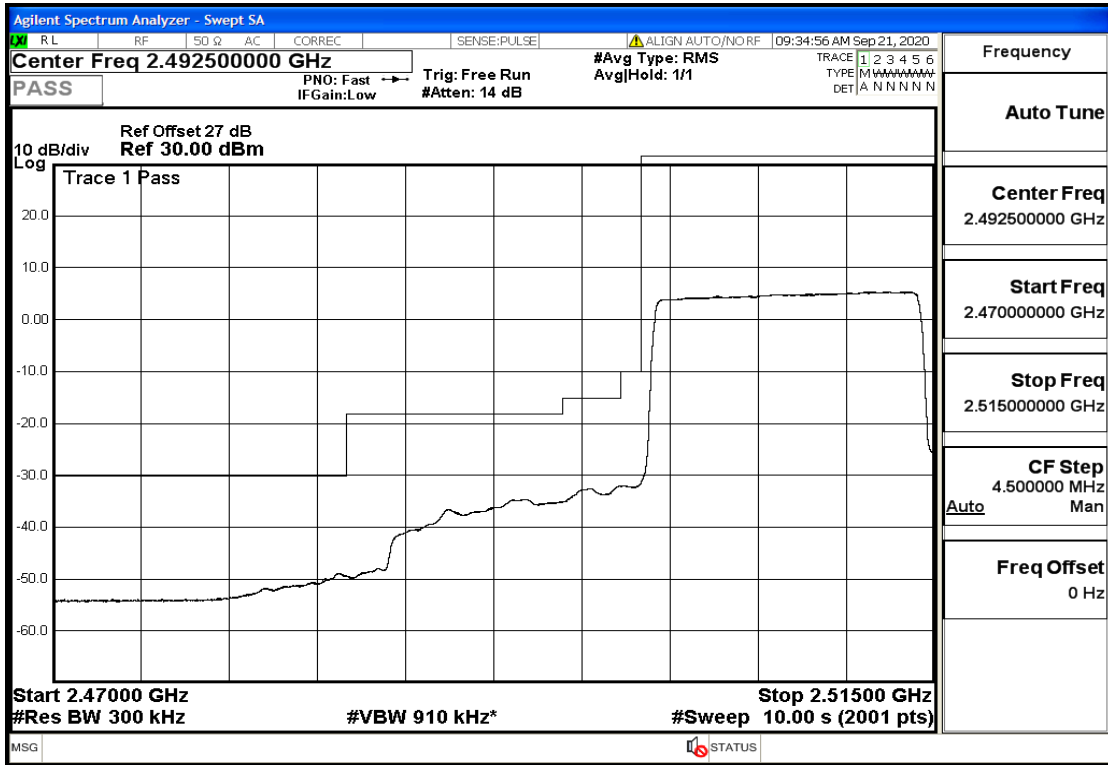

Band7-15-2507.5-QPSK-75#LOW@Pass