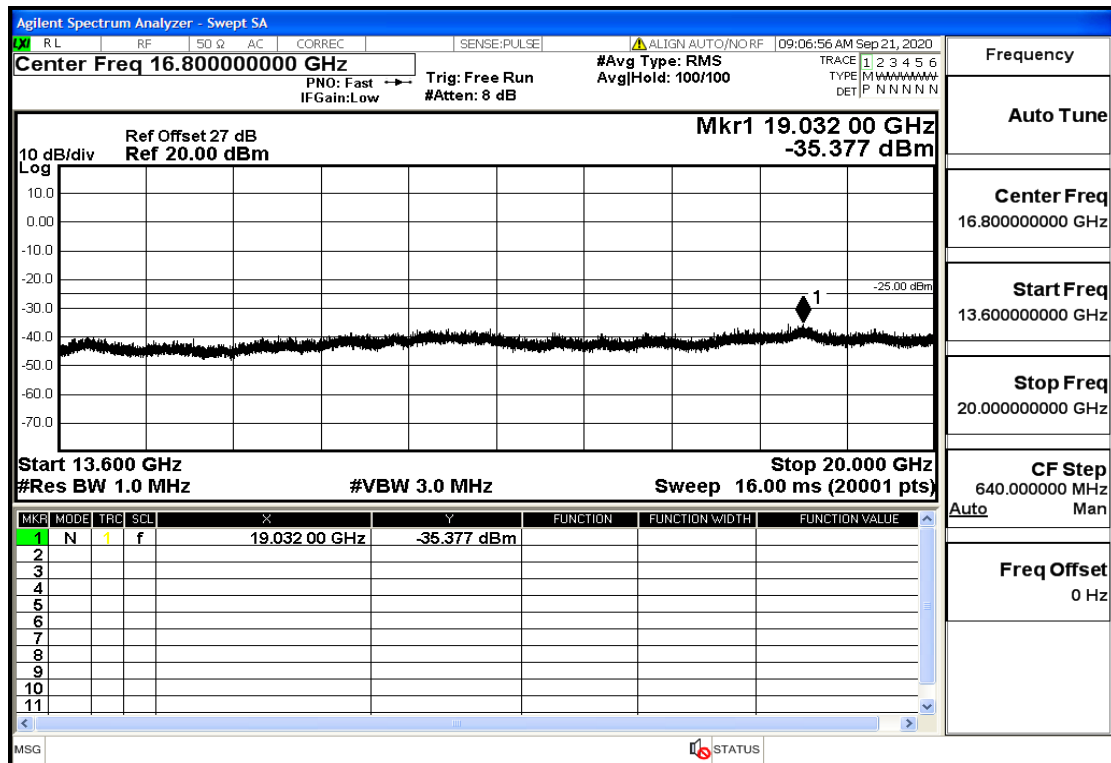

OB7-5-2502.5-QPSK-1#HIGH@13.6GHz-20GHz@Pass