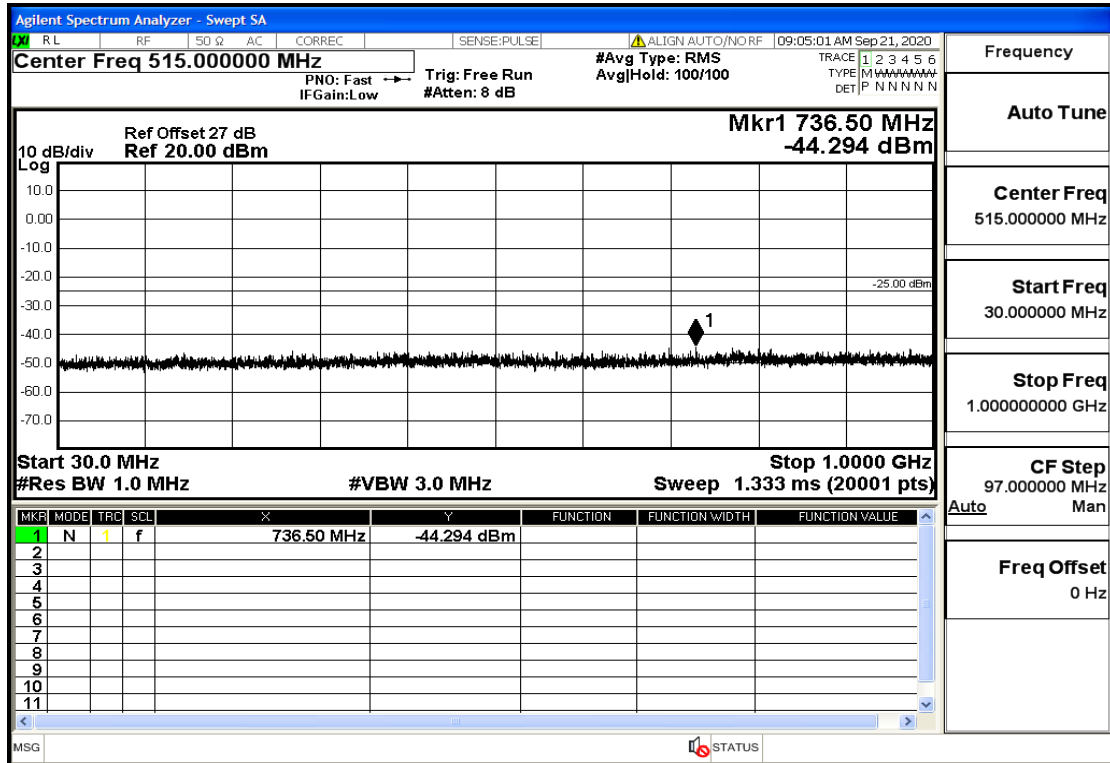

OB7-5-2502.5-QPSK-1#LOW@30mHz-1GHz@Pass