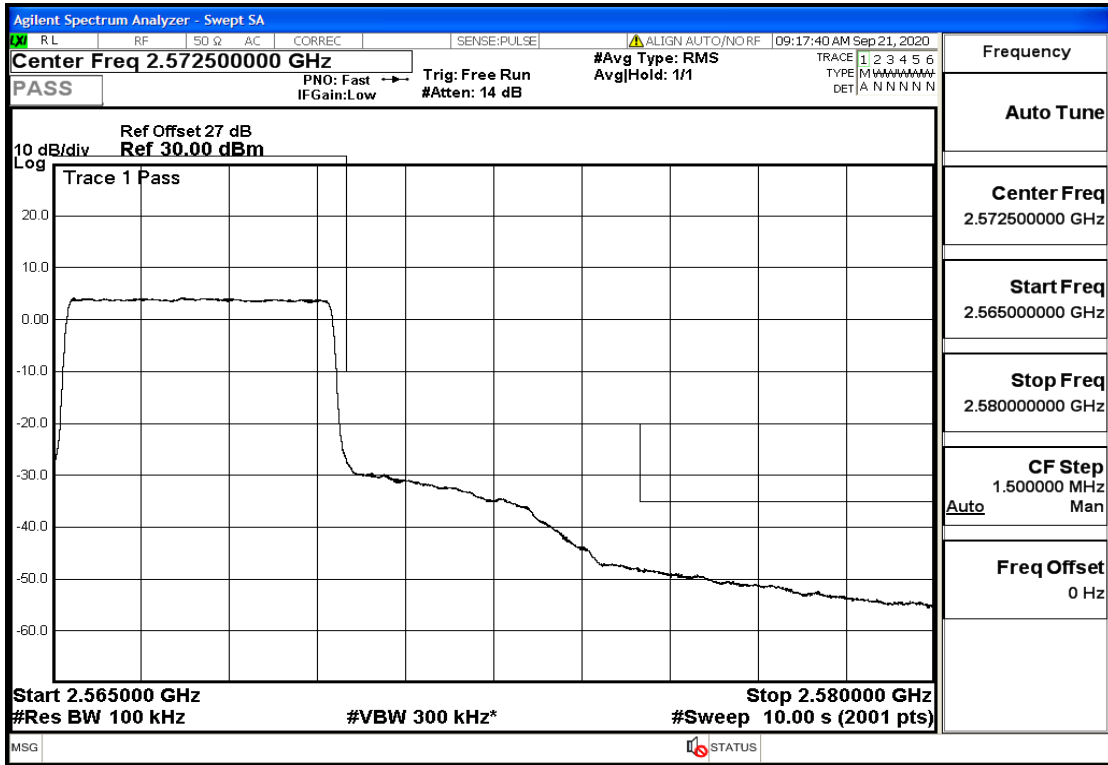

Band7-5-2567.5-16QAM-25#LOW@Pass