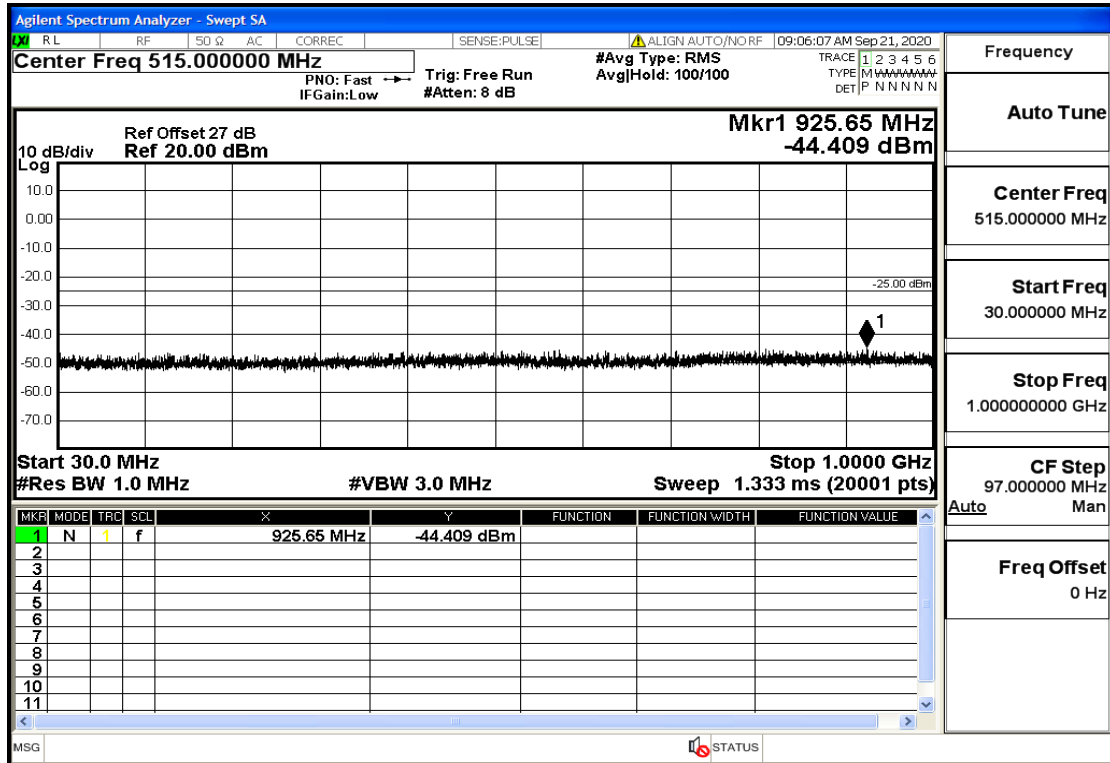

OB7-5-2502.5-QPSK-1#HIGH@30mHz-1GHz@Pass