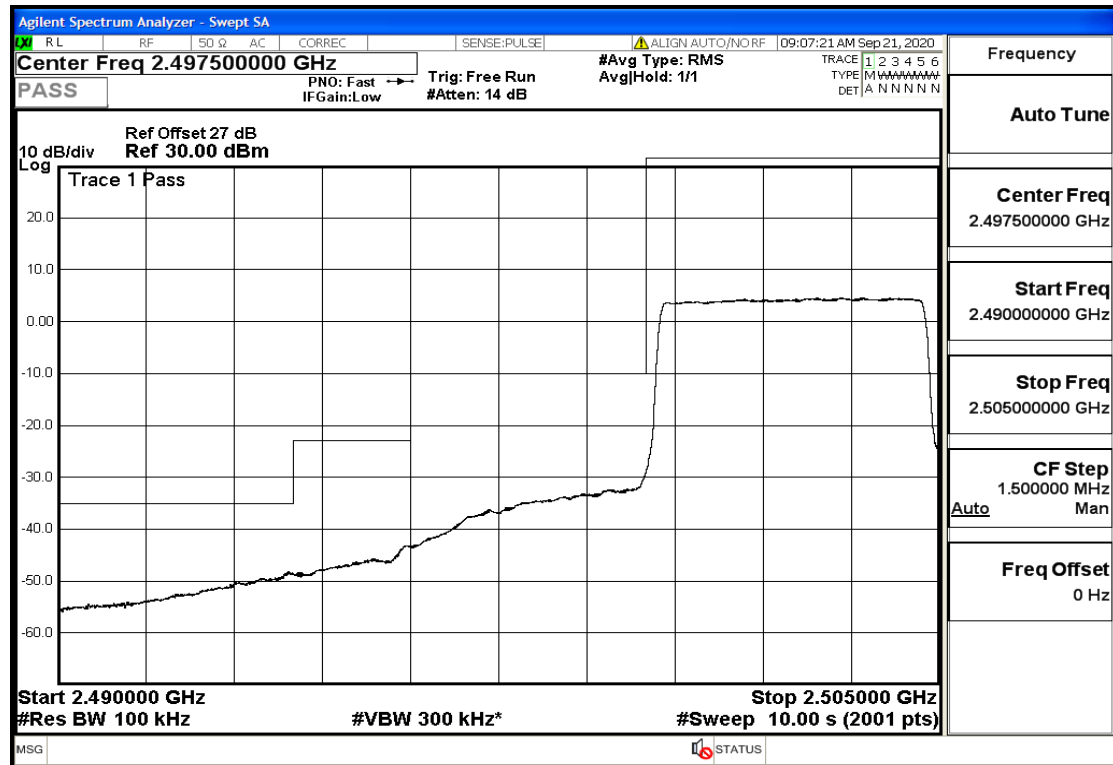

Band7-5-2502.5-16QAM-25#LOW@Pass