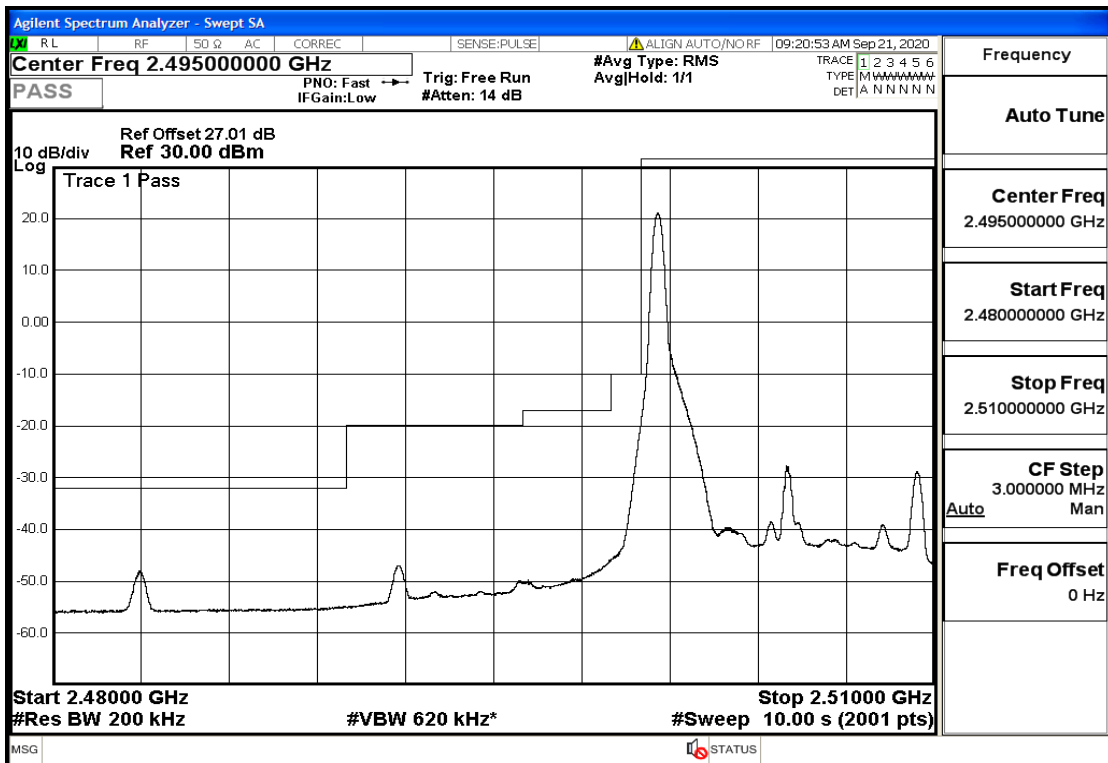

Band7-10-2505-QPSK-1#LOW@Pass