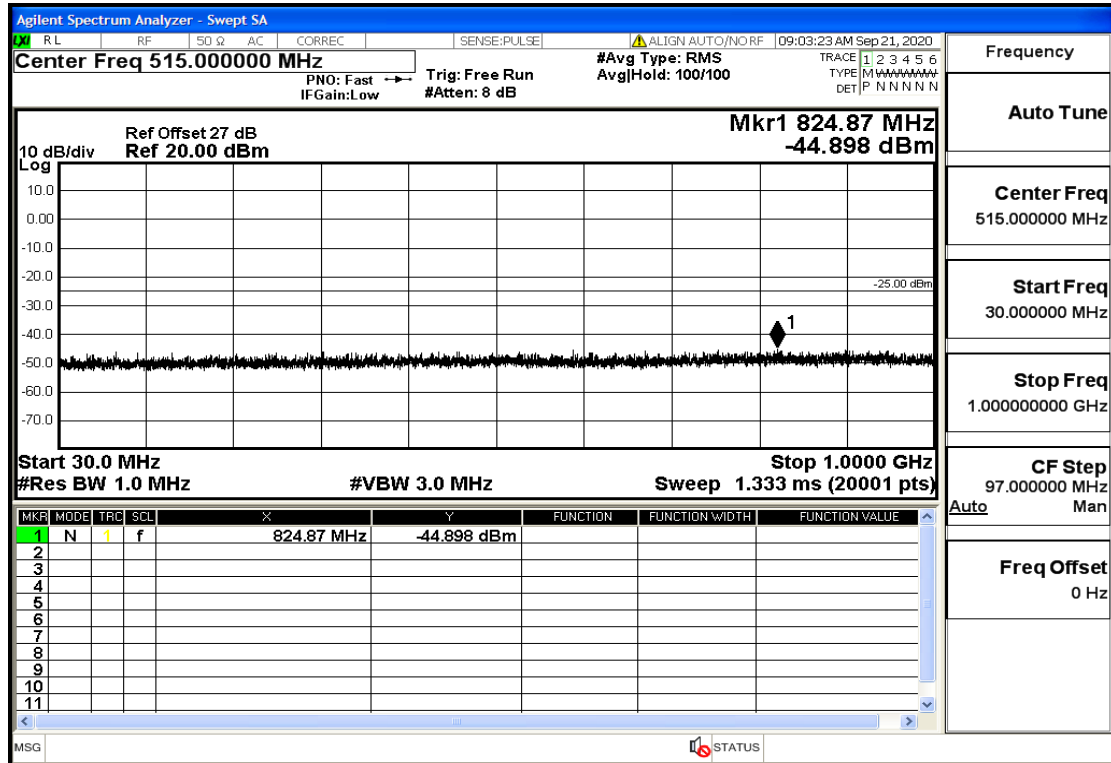

OB7-5-2502.5-QPSK-25#LOW@30MHz-1GHz@Pass