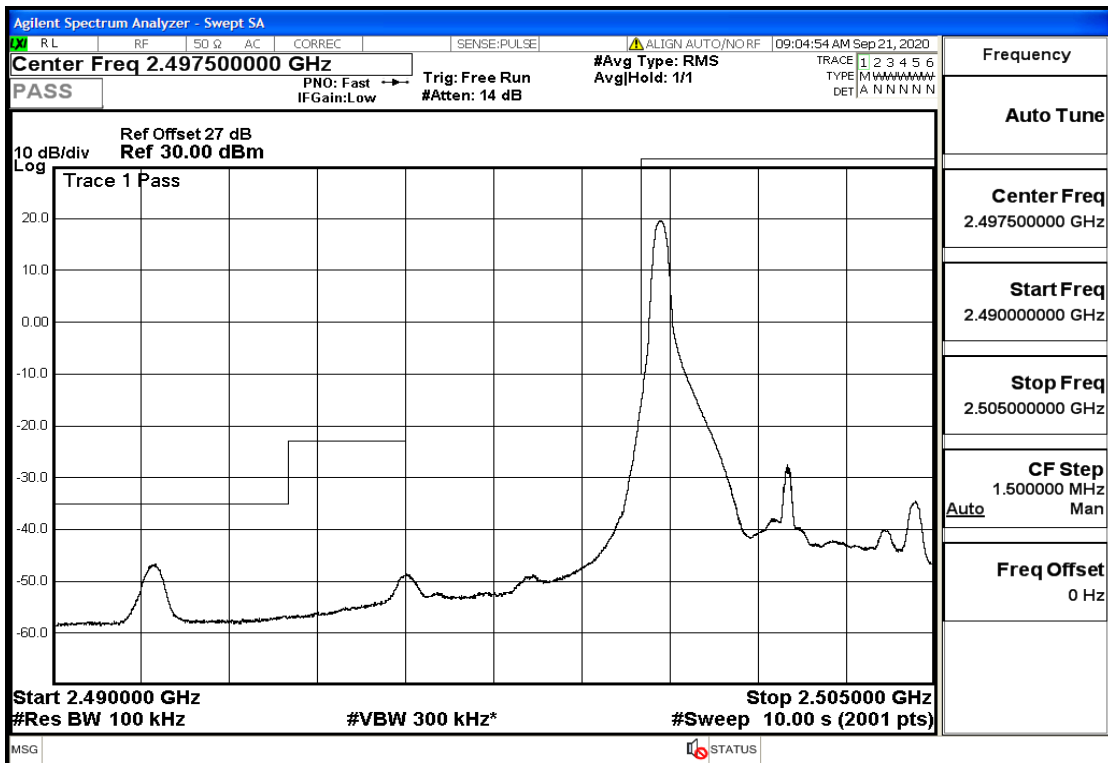

Band7-5-2502.5-QPSK-1#LOW@Pass