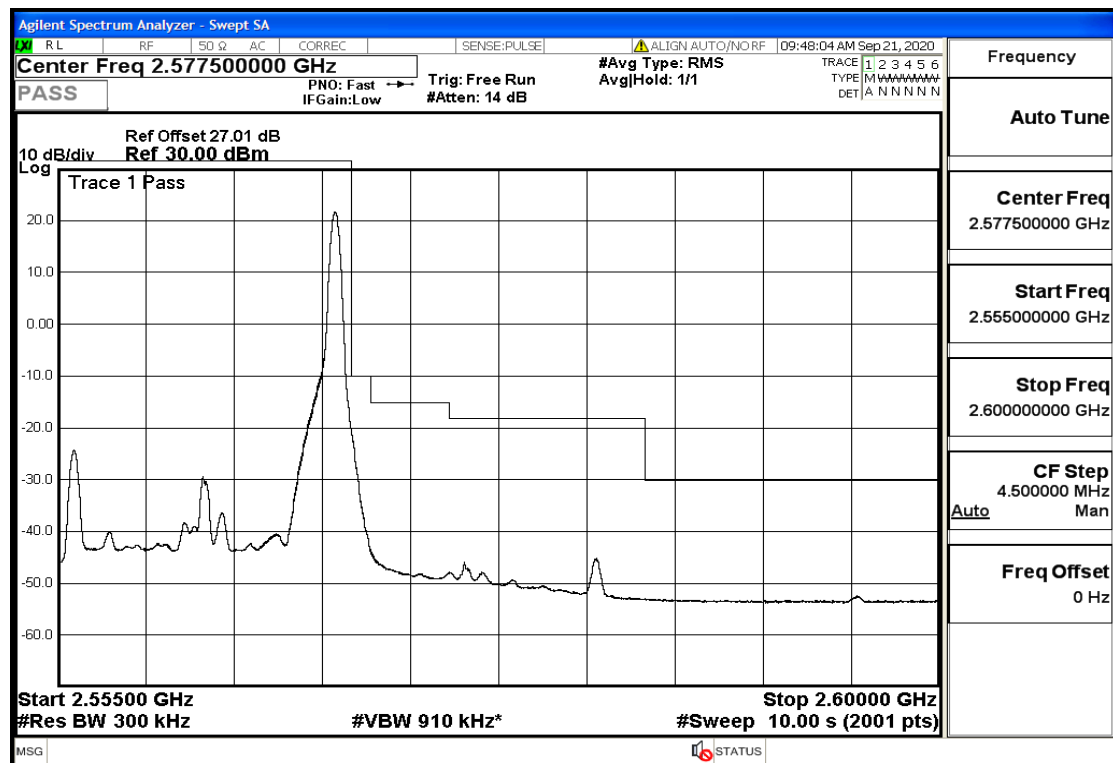

Band7-15-2562.5-QPSK-1#HIGH@Pass