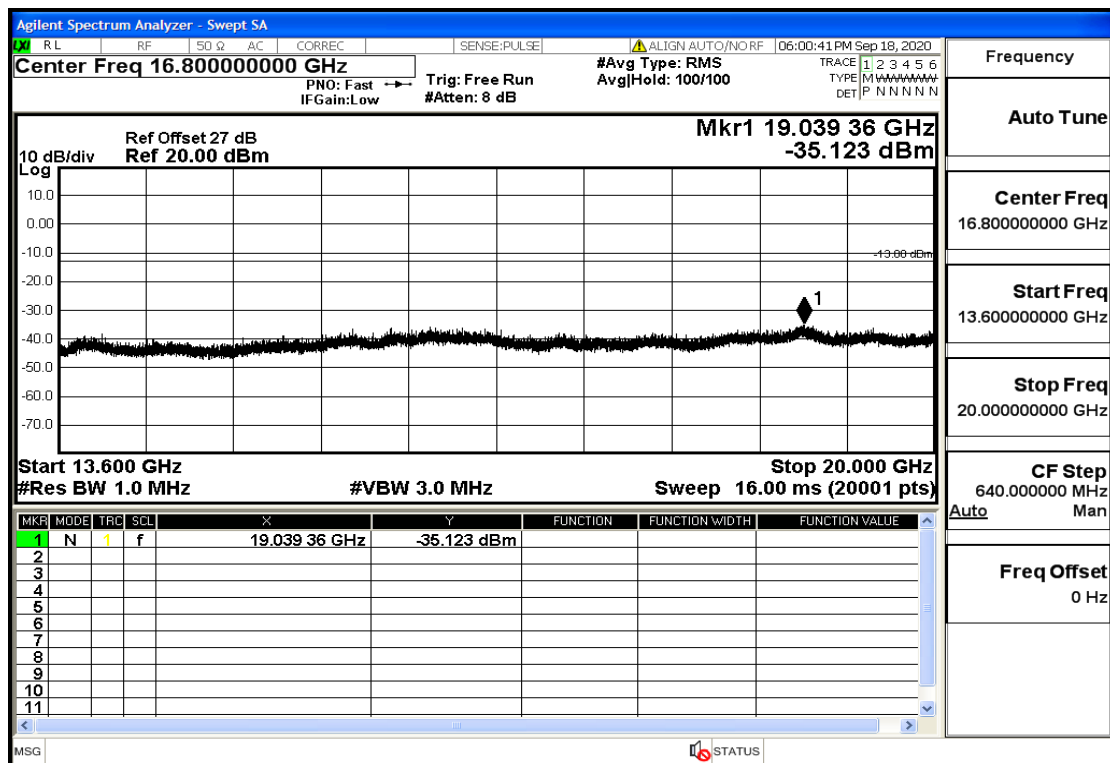

"OB4-5-1712.5-QPSK-25#LOW@13.6GHz-20GHz@Pass