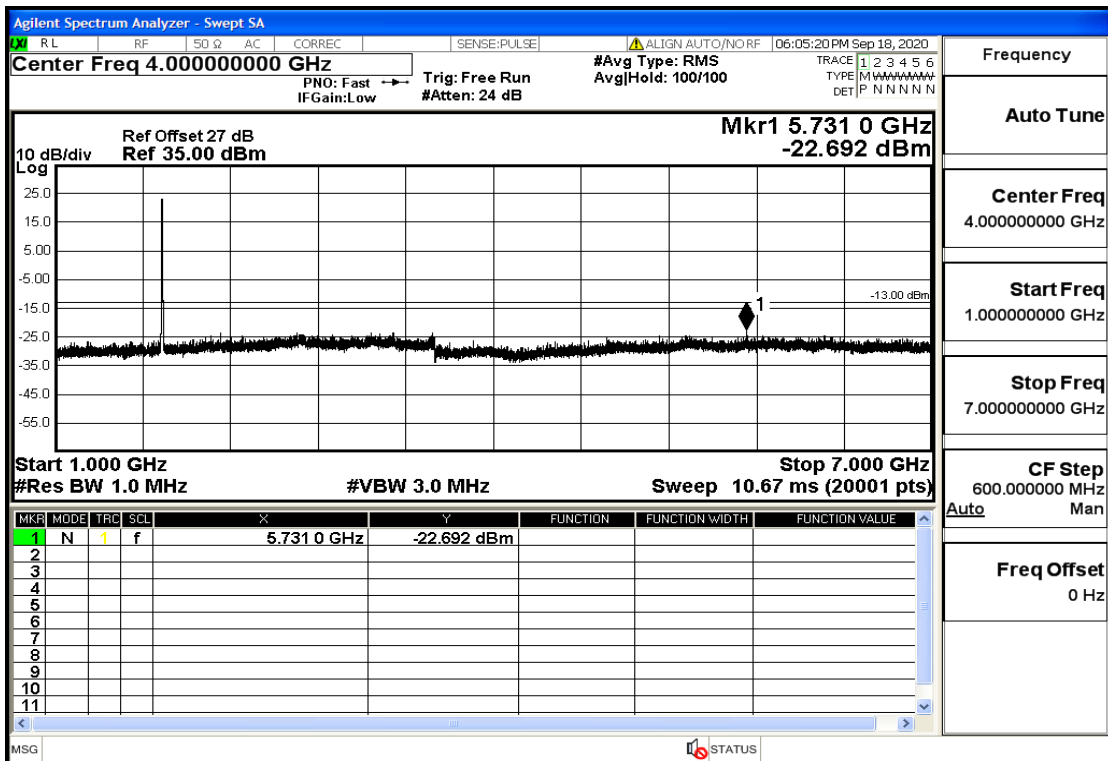

"OB4-5-1732.5-QPSK-25#LOW@1GHz-7GHz@Pass