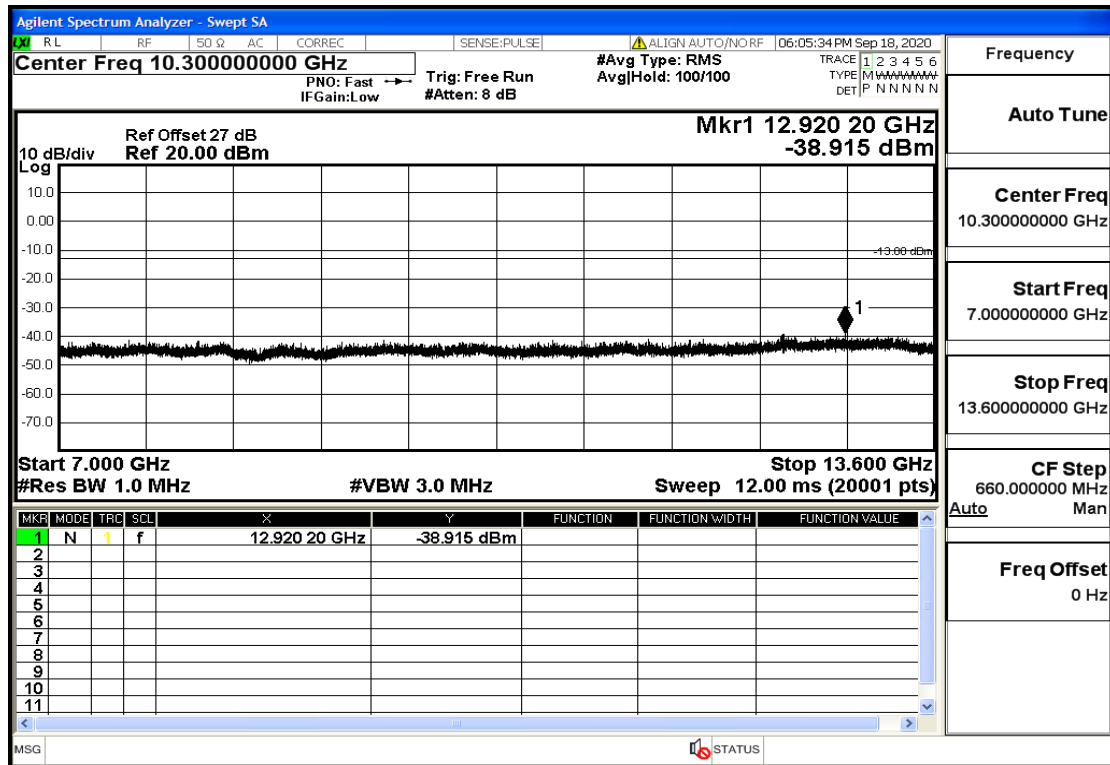

"OB4-5-1732.5-QPSK-25#LOW@7GHz-13.6GHz@Pass