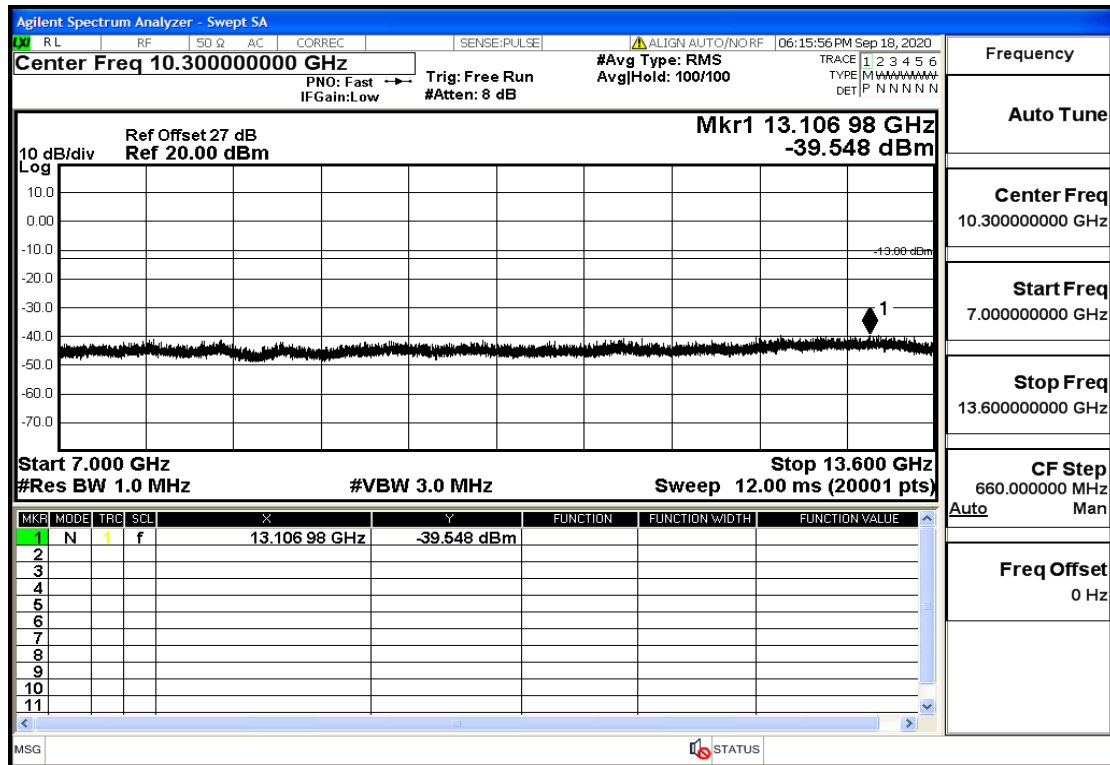

"OB4-10-1715-QPSK-50#LOW@7GHz-13.6GHz@Pass