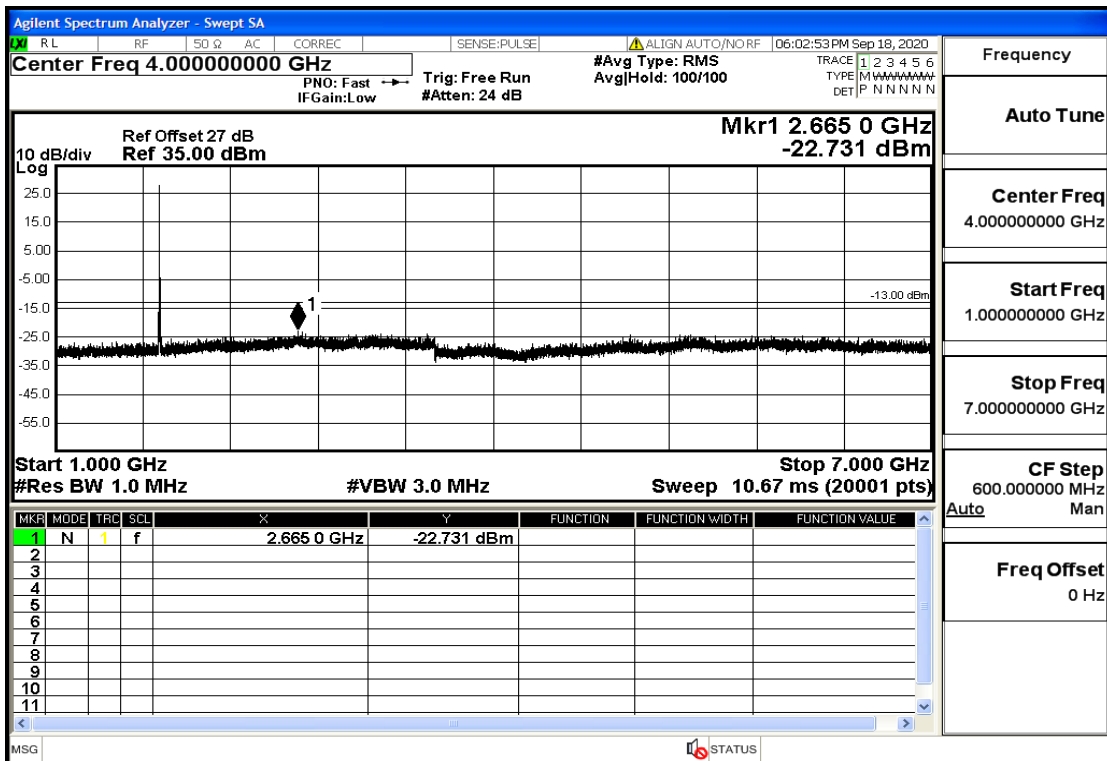

"OB4-5-1712.5-QPSK-1#LOW@13.6GHz-20GHz@Pass

"OB4-5-1712.5-QPSK-1#HIGH@30MHz-1GHz@Pass

"OB4-5-1712.5-QPSK-1#HIGH@1GHz-7GHz@Pass

"OB4-5-1712.5-QPSK-1#HIGH@7GHz-13.6GHz@Pass

"OB4-5-1712.5-QPSK-1#HIGH@13.6GHz-20GHz@Pass