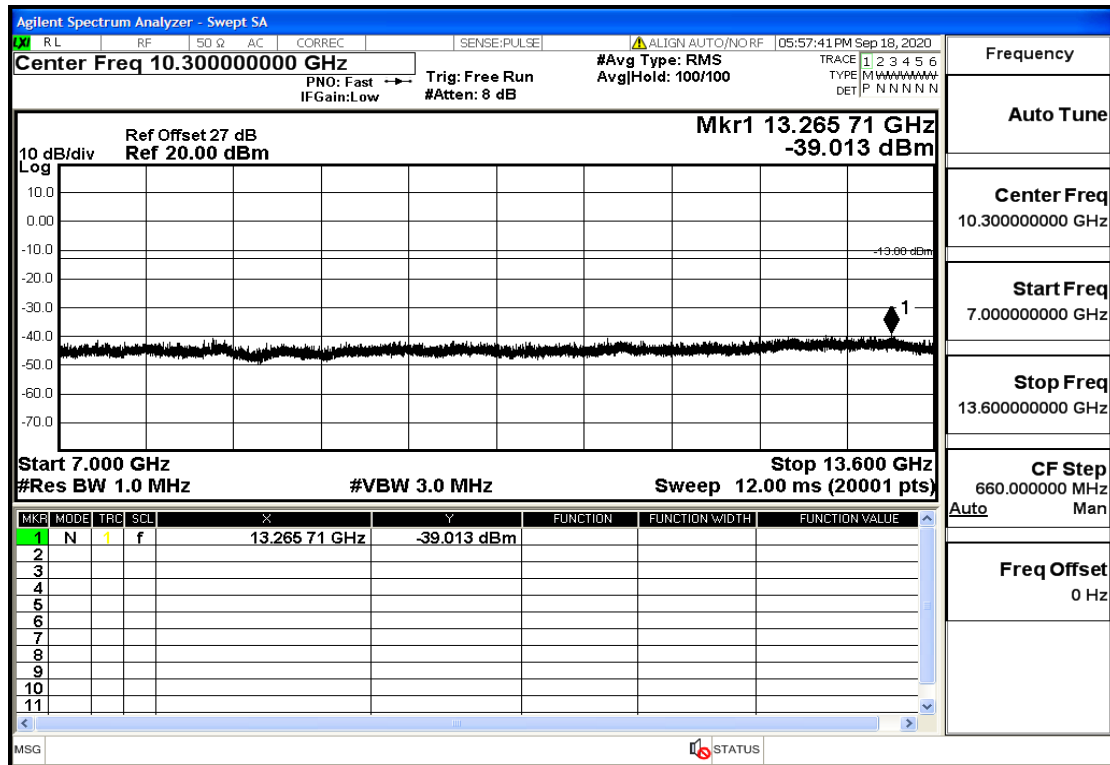

"OB4-3-1753.5-QPSK-1#HIGH@7GHz-13.6GHz@Pass