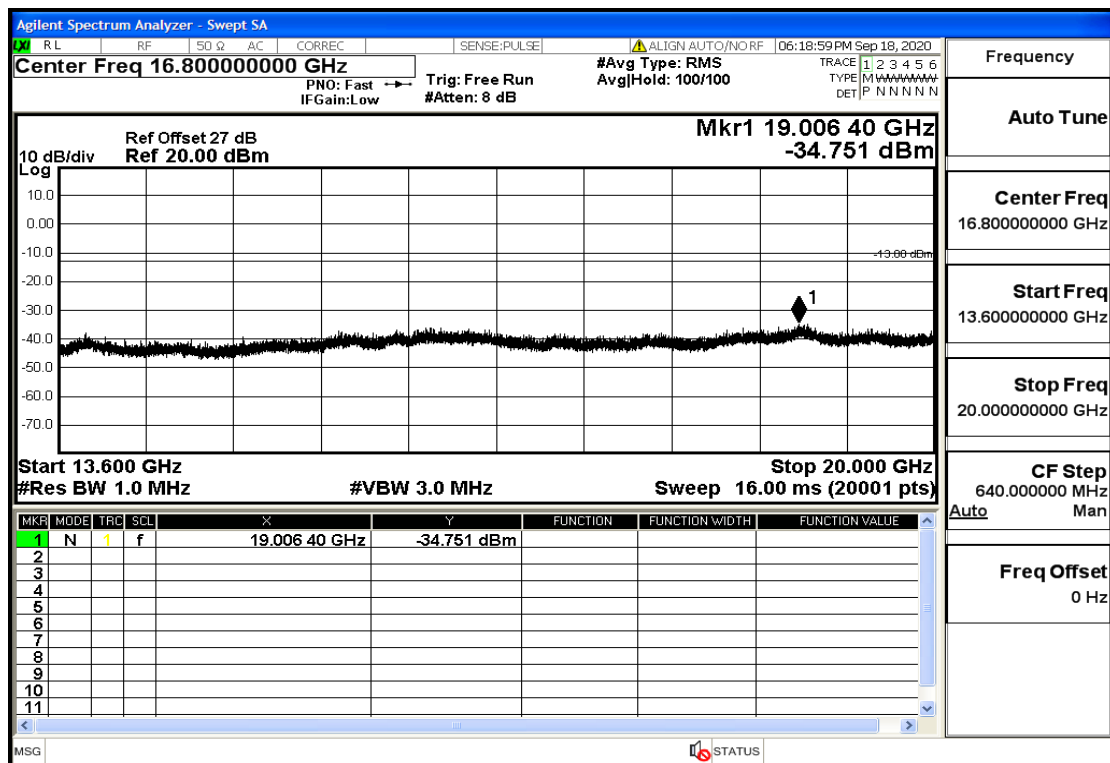

"OB4-10-1715-QPSK-1#HIGH@13.6GHz-20GHz@Pass