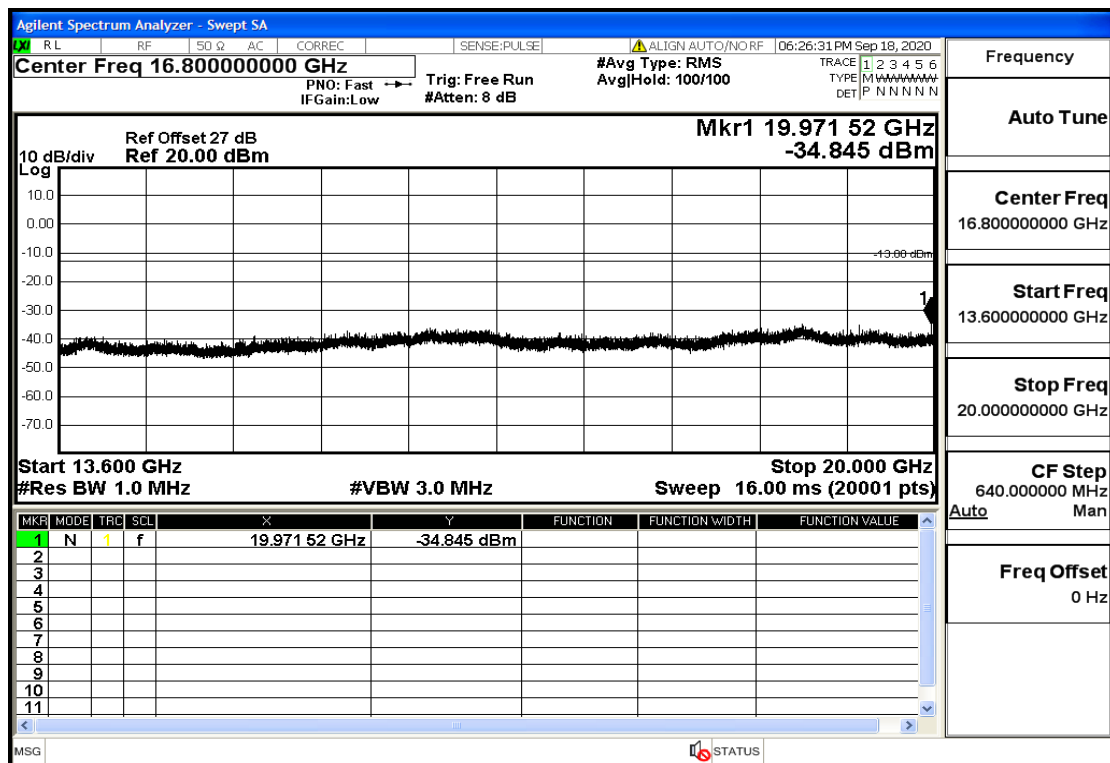

"OB4-10-1750-QPSK-50#LOW@13.6GHz-20GHz@Pass