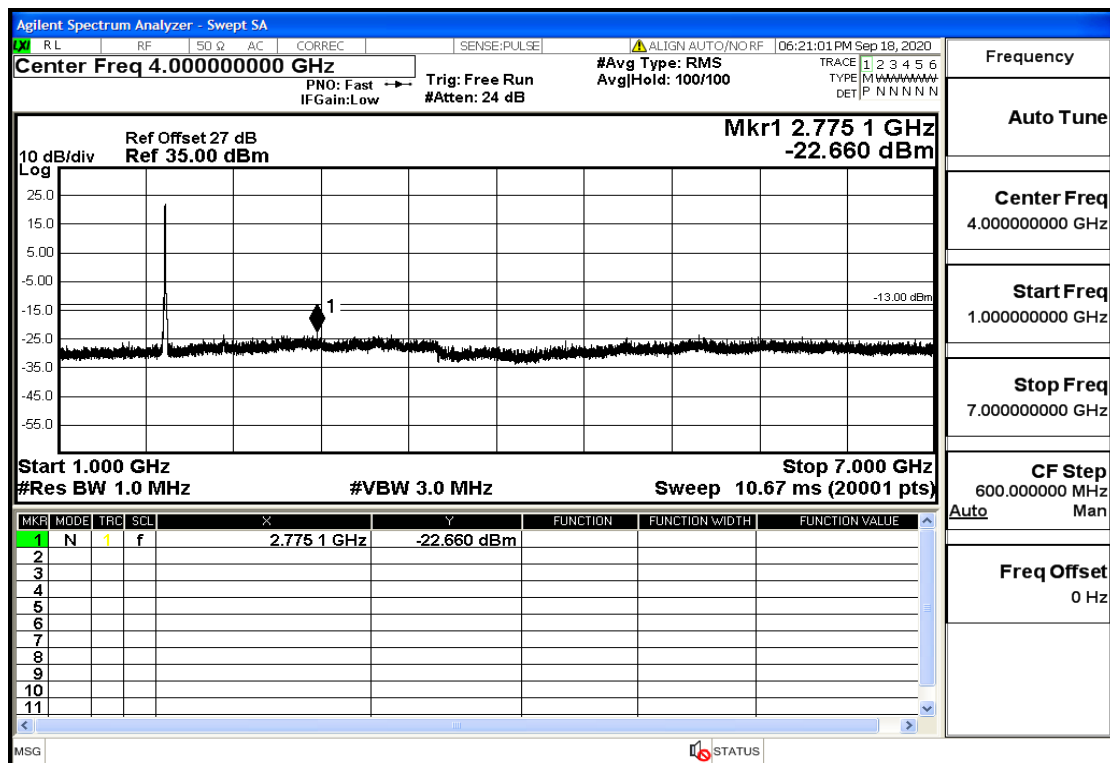

"OB4-10-1732.5-QPSK-50#LOW@1GHz-7GHz@Pass