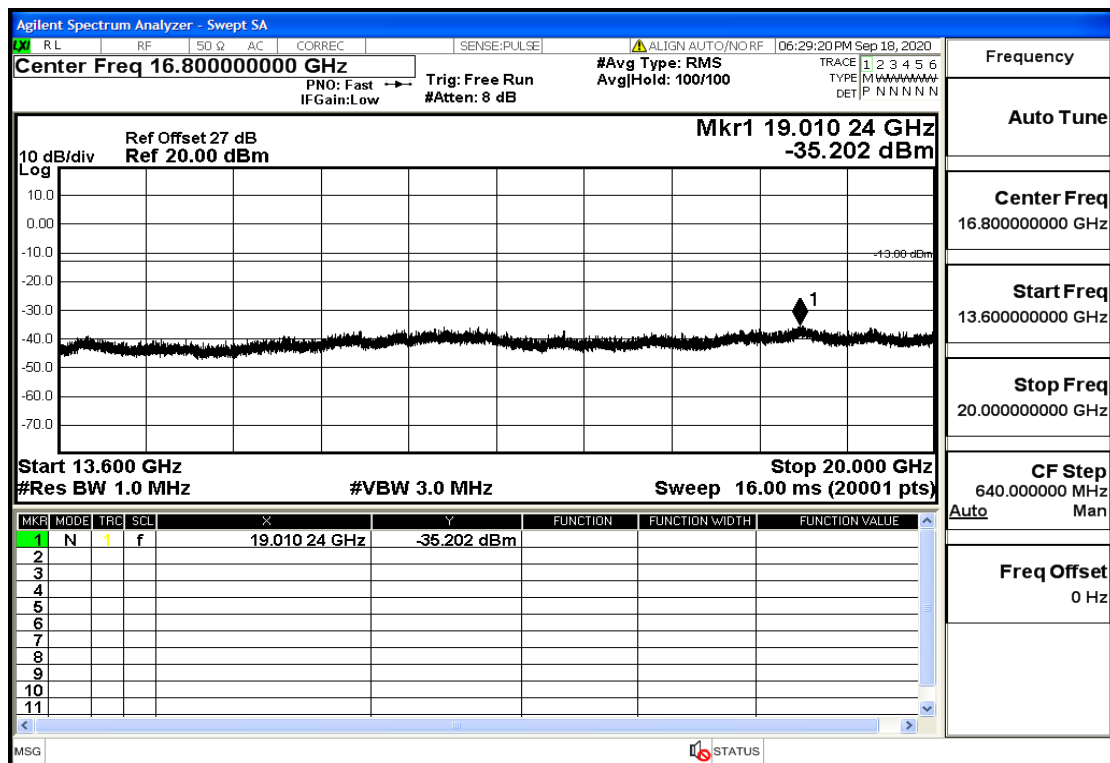

"OB4-10-1750-QPSK-1#LOW@13.6GHz-20GHz@Pass

"OB4-10-1750-QPSK-1#HIGH@30MHz-1GHz@Pass

"OB4-10-1750-QPSK-1#HIGH@1GHz-7GHz@Pass

"OB4-10-1750-QPSK-1#HIGH@7GHz-13.6GHz@Pass

"OB4-10-1750-QPSK-1#HIGH@13.6GHz-20GHz@Pass