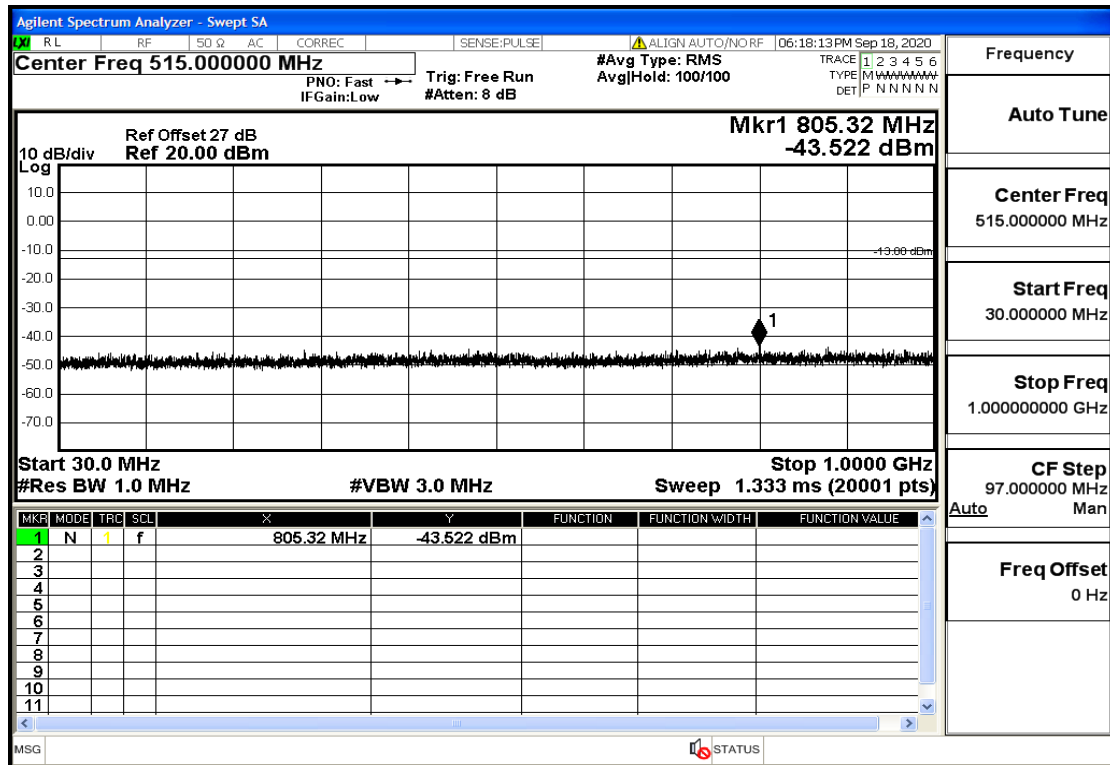

"OB4-10-1715-QPSK-1#HIGH@30mHz-1GHz@Pass