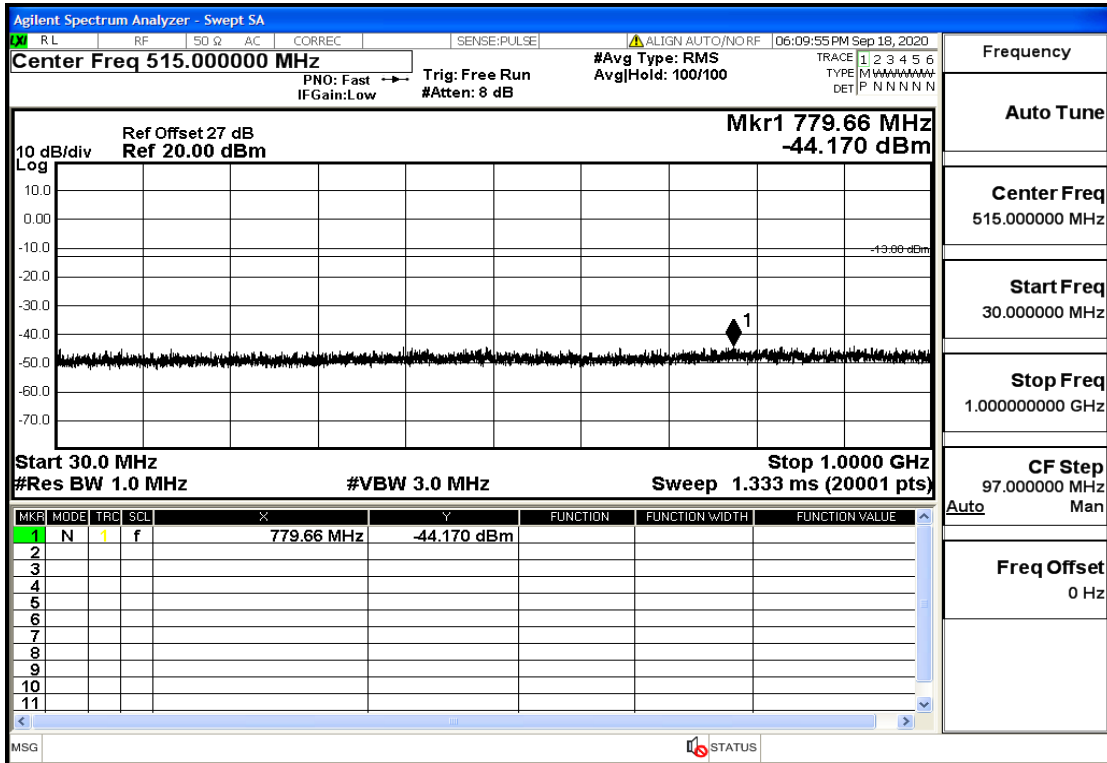

"OB4-5-1732.5-QPSK-1#HIGH@7GHz-13.6GHz@Pass

"OB4-5-1732.5-QPSK-1#HIGH@13.6GHz-20GHz@Pass

"OB4-5-1752.5-QPSK-25#LOW@30mHz-1GHz@Pass

"OB4-5-1752.5-QPSK-25#LOW@1GHz-7GHz@Pass

"OB4-5-1752.5-QPSK-25#LOW@7GHz-13.6GHz@Pass