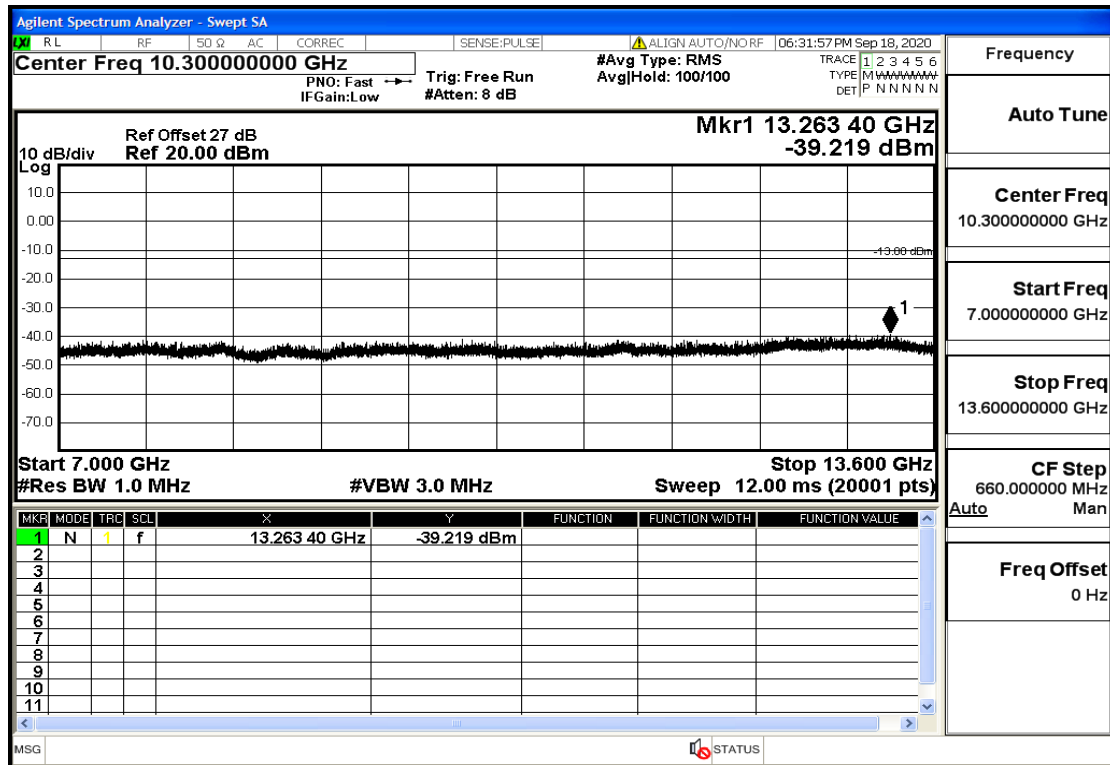

"OB4-15-1717.5-QPSK-75#LOW@7GHz-13.6GHz@Pass