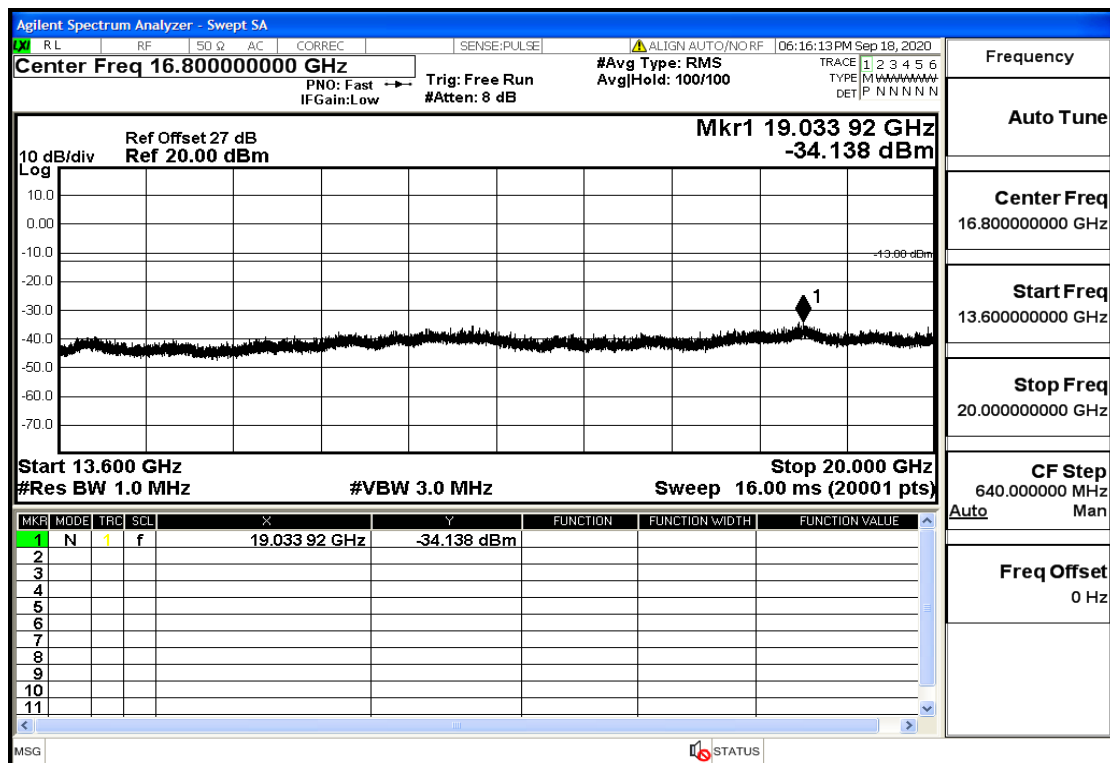

"OB4-10-1715-QPSK-50#LOW@13.6GHz-20GHz@Pass