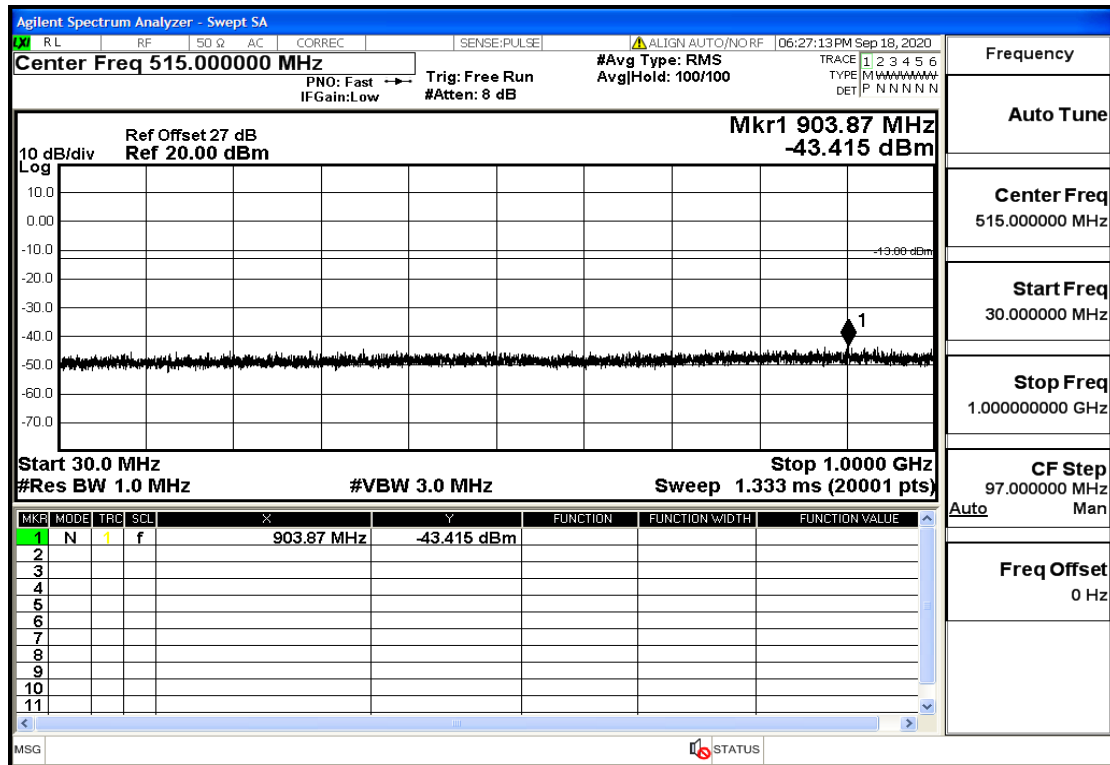

"OB4-10-1750-QPSK-1#LOW@30mHz-1GHz@Pass