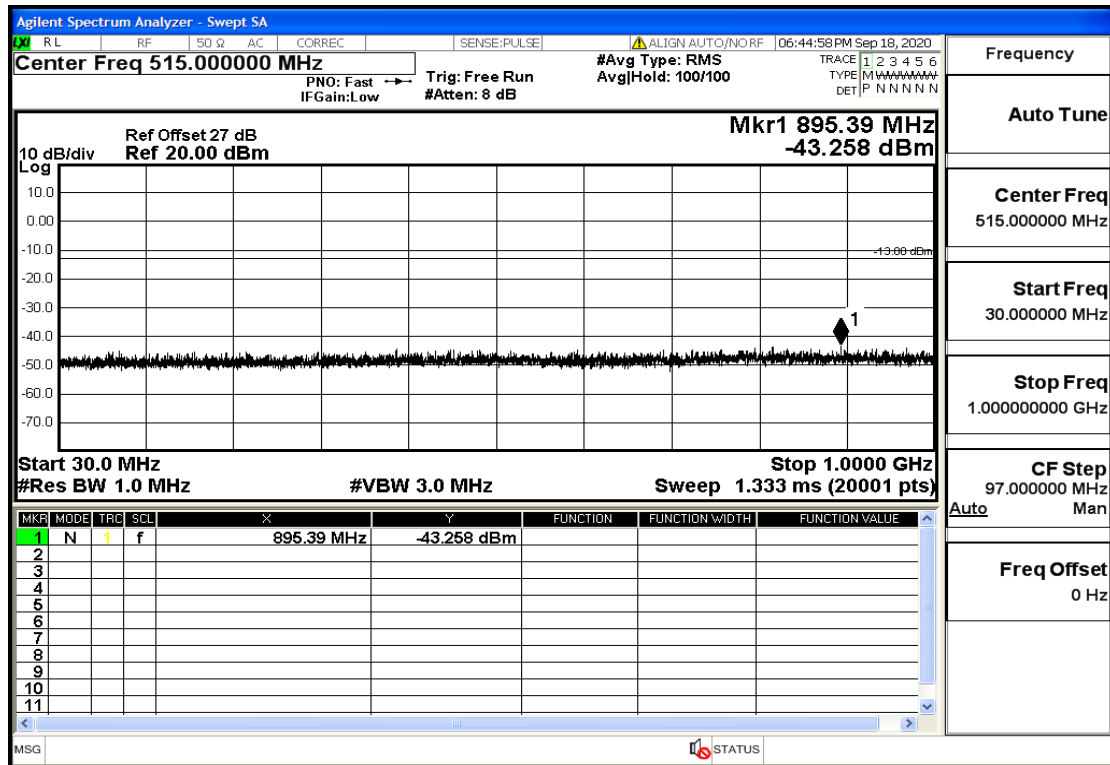

"OB4-15-1747.5-QPSK-1#HIGH@30mHz-1GHz@Pass