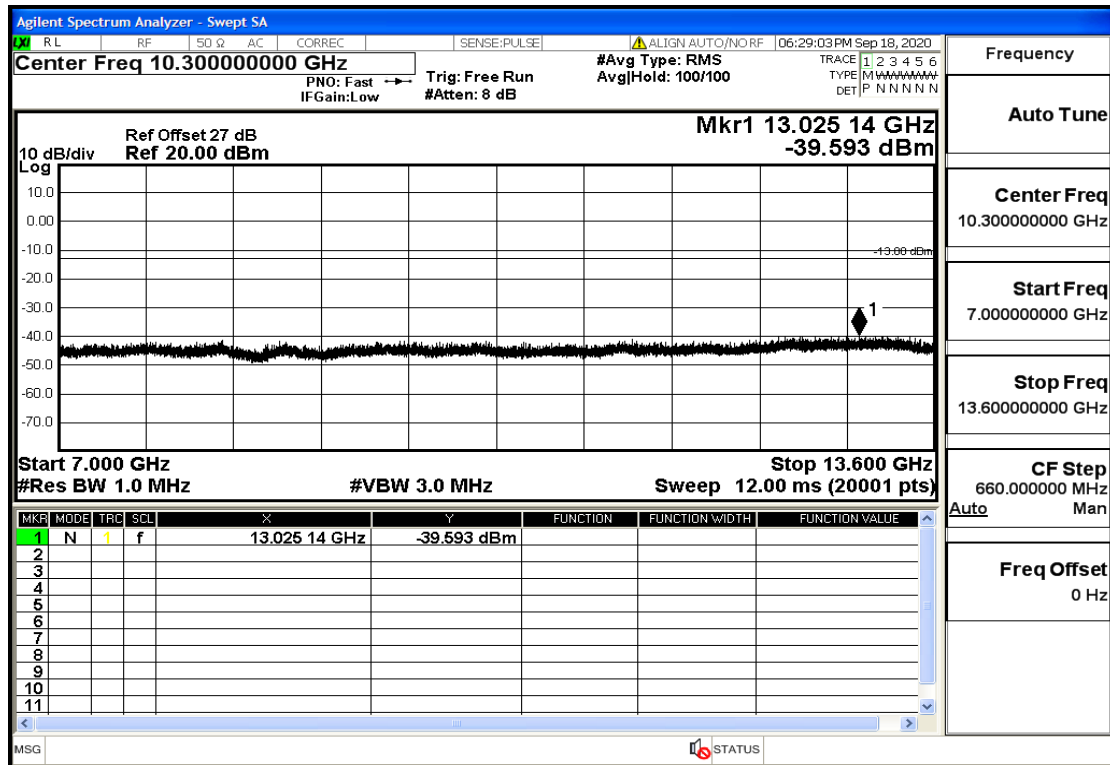

"OB4-10-1750-QPSK-1#LOW@13.6GHz-20GHz@Pass

"OB4-10-1750-QPSK-1#HIGH@30MHz-1GHz@Pass

"OB4-10-1750-QPSK-1#HIGH@1GHz-7GHz@Pass

"OB4-10-1750-QPSK-1#HIGH@7GHz-13.6GHz@Pass

"OB4-10-1750-QPSK-1#HIGH@13.6GHz-20GHz@Pass