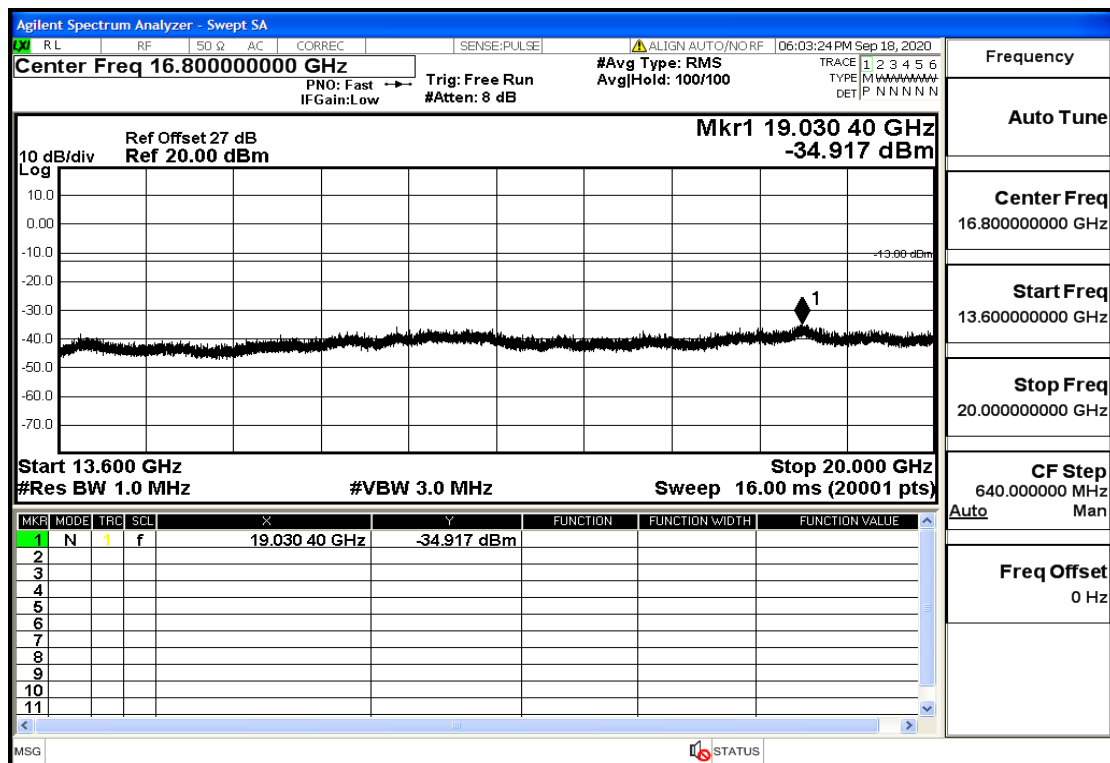

"OB4-5-1712.5-QPSK-1#LOW@13.6GHz-20GHz@Pass

"OB4-5-1712.5-QPSK-1#HIGH@30MHz-1GHz@Pass

"OB4-5-1712.5-QPSK-1#HIGH@1GHz-7GHz@Pass

"OB4-5-1712.5-QPSK-1#HIGH@7GHz-13.6GHz@Pass

"OB4-5-1712.5-QPSK-1#HIGH@13.6GHz-20GHz@Pass