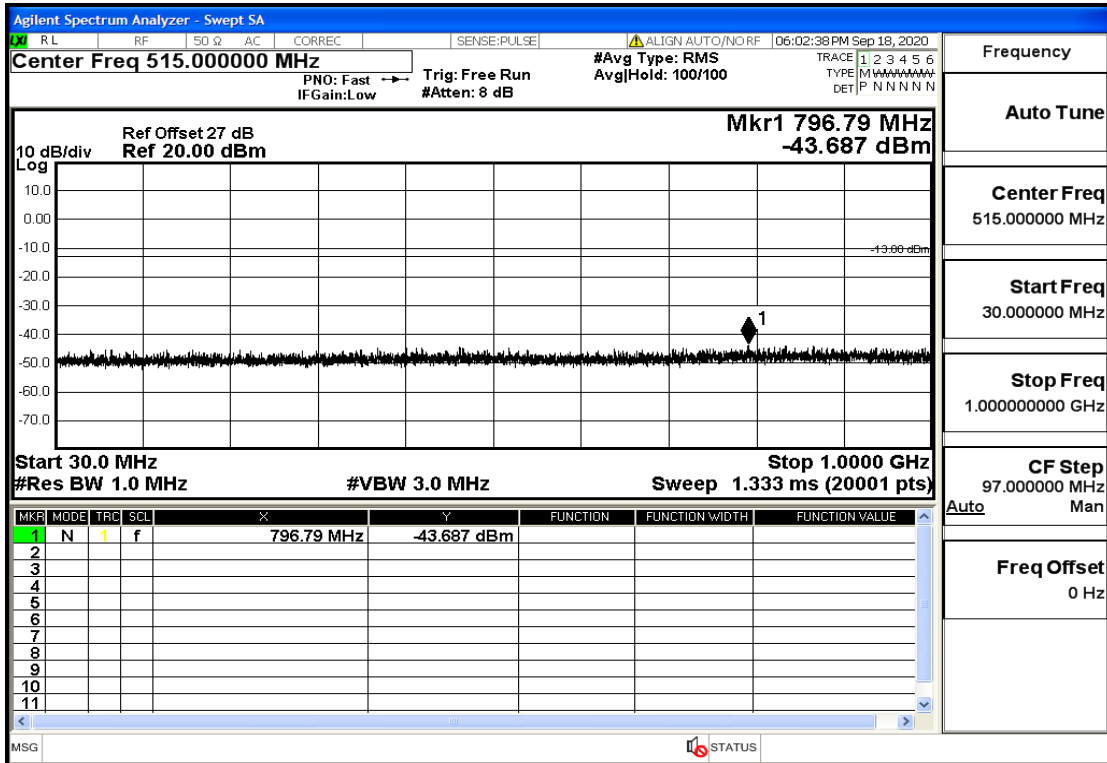

"OB4-5-1712.5-QPSK-1#HIGH@30MHz-1GHz@Pass