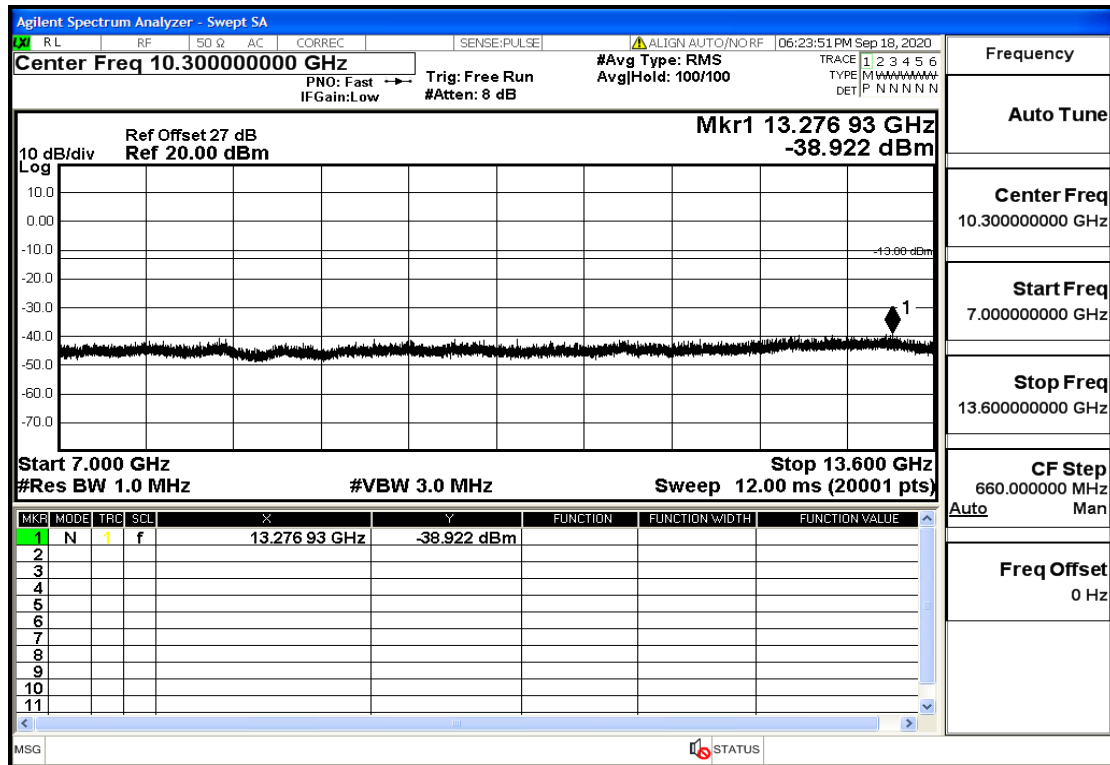

"OB4-10-1732.5-QPSK-1#HIGH@7GHz-13.6GHz@Pass