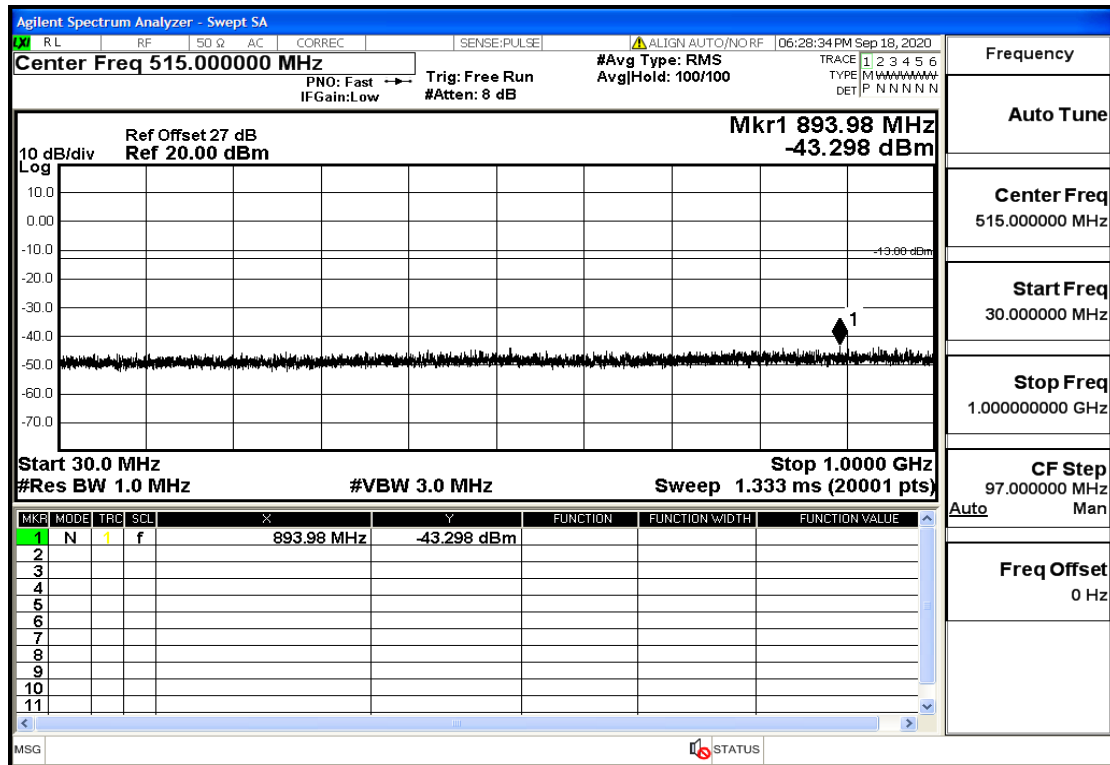

"OB4-10-1750-QPSK-1#HIGH@30MHz-1GHz@Pass