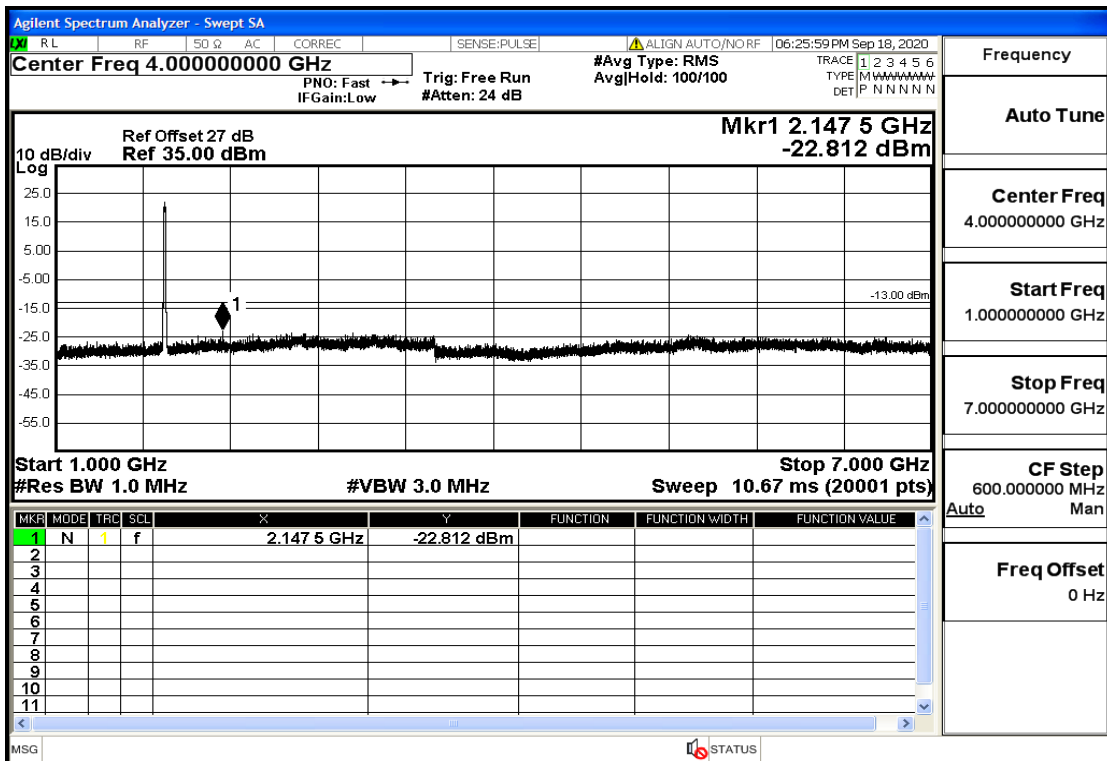

"OB4-10-1732.5-QPSK-1#HIGH@1GHz-7GHz@Pass

"OB4-10-1732.5-QPSK-1#HIGH@7GHz-13.6GHz@Pass

"OB4-10-1732.5-QPSK-1#HIGH@13.6GHz-20GHz@Pass

"OB4-10-1750-QPSK-50#LOW@30mHz-1GHz@Pass

"OB4-10-1750-QPSK-50#LOW@1GHz-7GHz@Pass