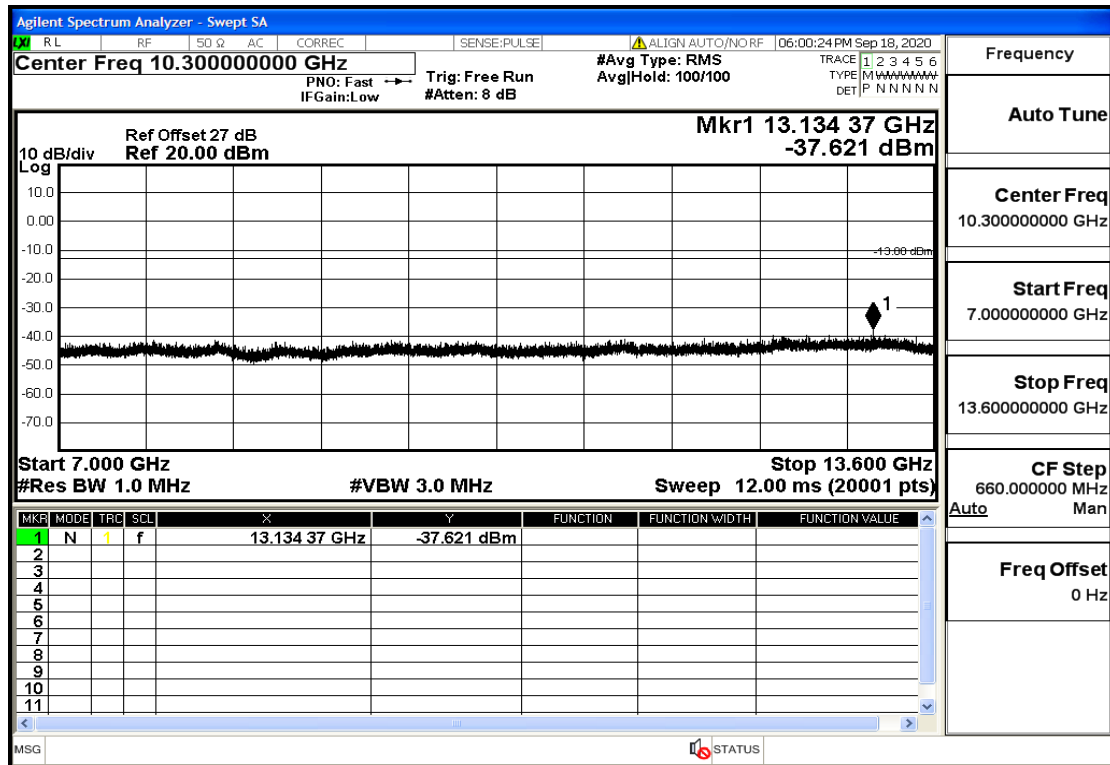

"OB4-5-1712.5-QPSK-25#LOW@7GHz-13.6GHz@Pass