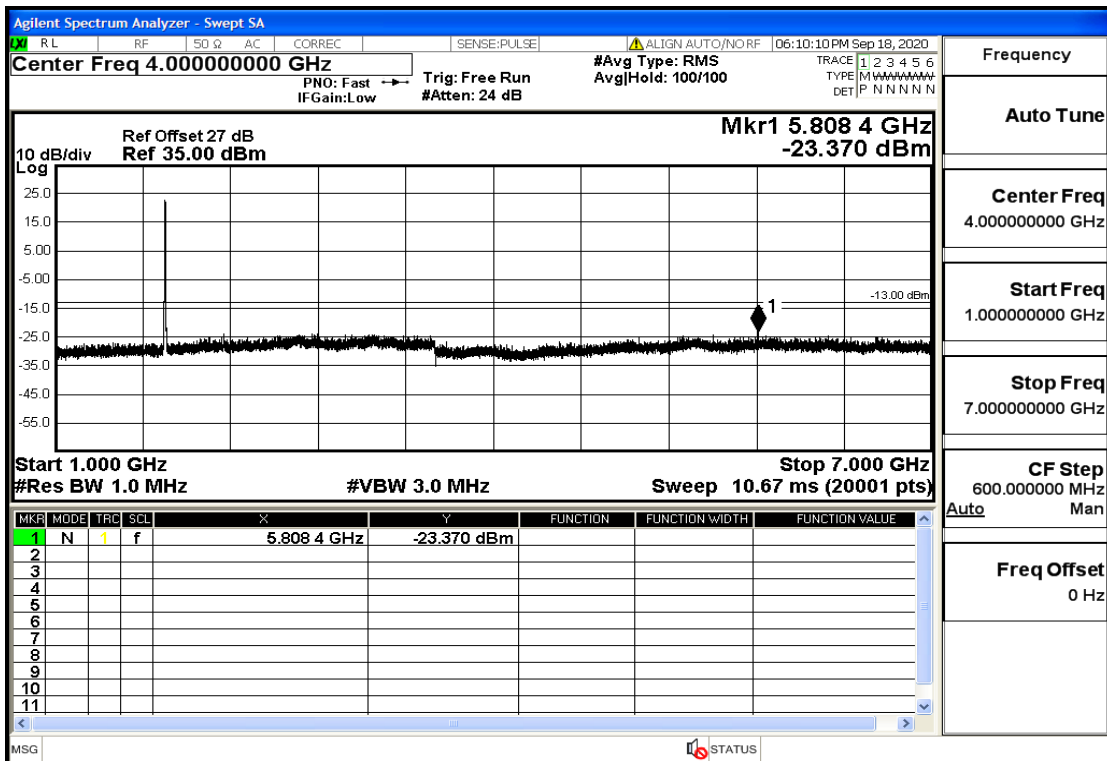

"OB4-5-1732.5-QPSK-1#HIGH@7GHz-13.6GHz@Pass

"OB4-5-1732.5-QPSK-1#HIGH@13.6GHz-20GHz@Pass

"OB4-5-1752.5-QPSK-25#LOW@30mHz-1GHz@Pass

"OB4-5-1752.5-QPSK-25#LOW@1GHz-7GHz@Pass

"OB4-5-1752.5-QPSK-25#LOW@7GHz-13.6GHz@Pass