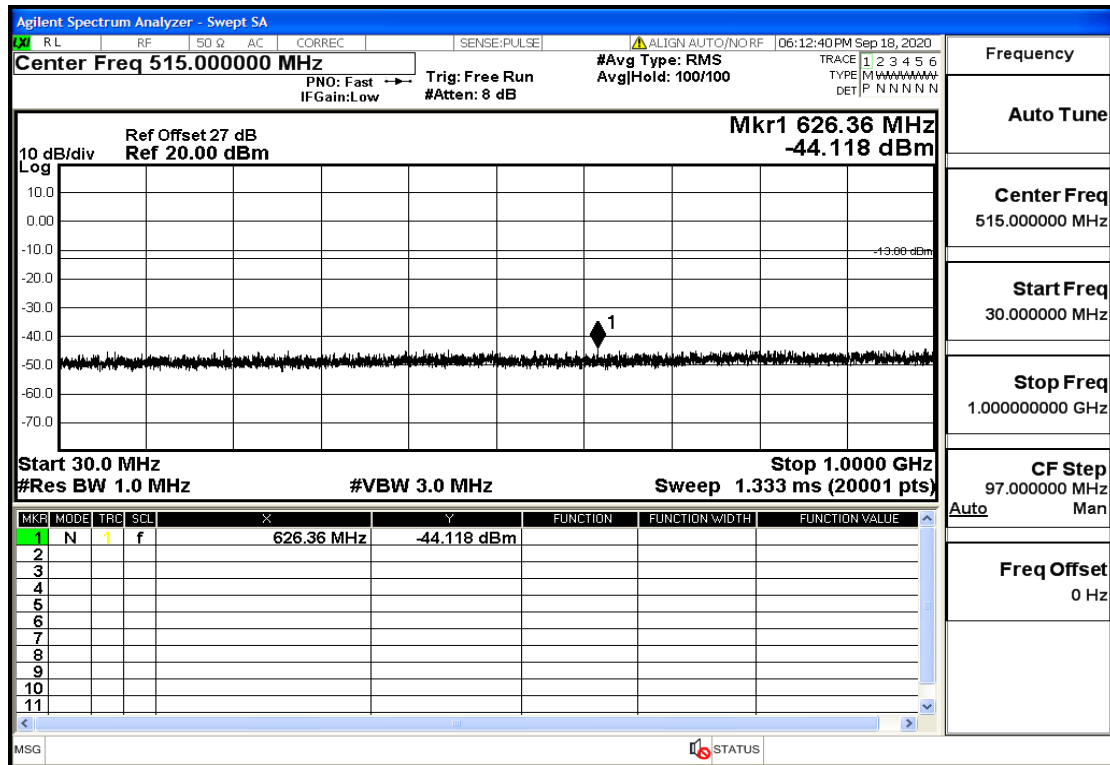

"OB4-5-1752.5-QPSK-1#HIGH@30mHz-1GHz@Pass