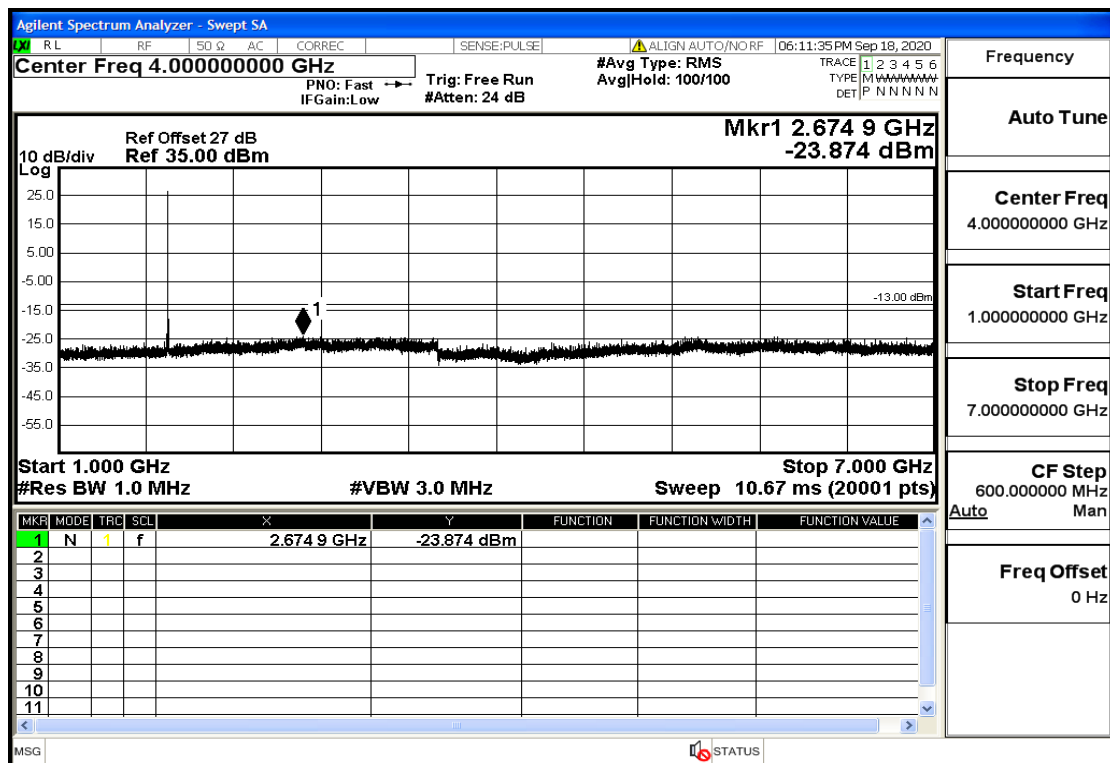

"OB4-5-1752.5-QPSK-1#LOW@1GHz-7GHz@Pass