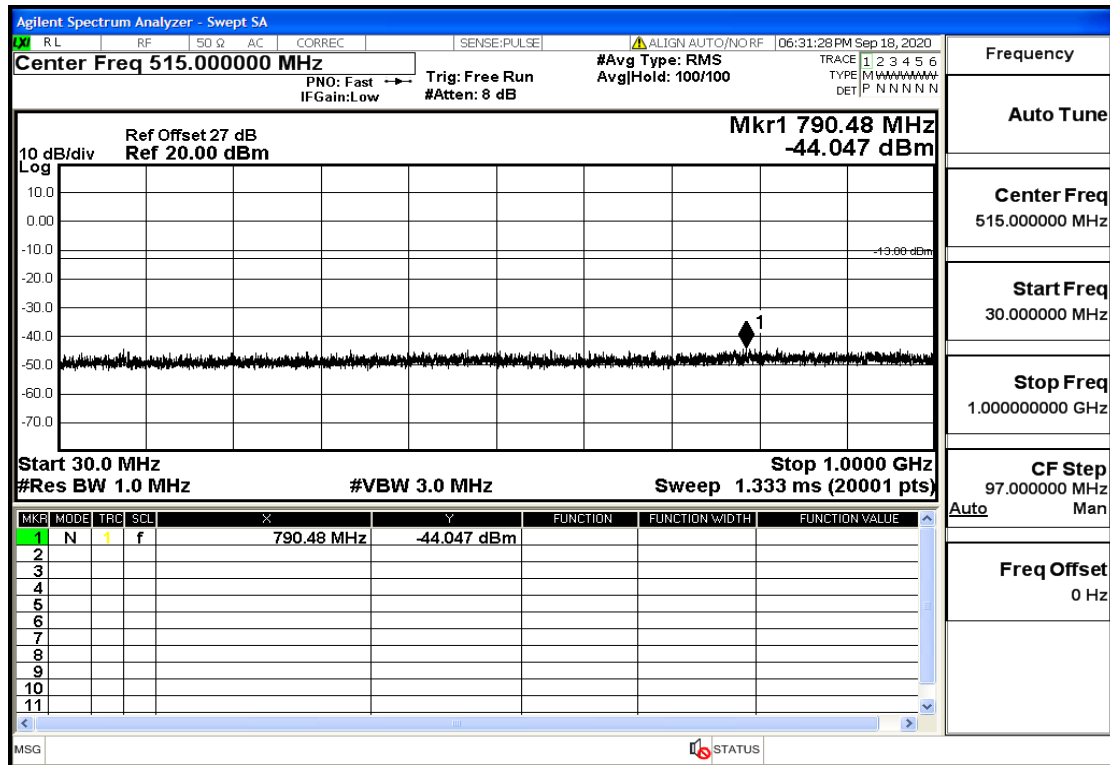

"OB4-15-1717.5-QPSK-75#LOW@30mHz-1GHz@Pass