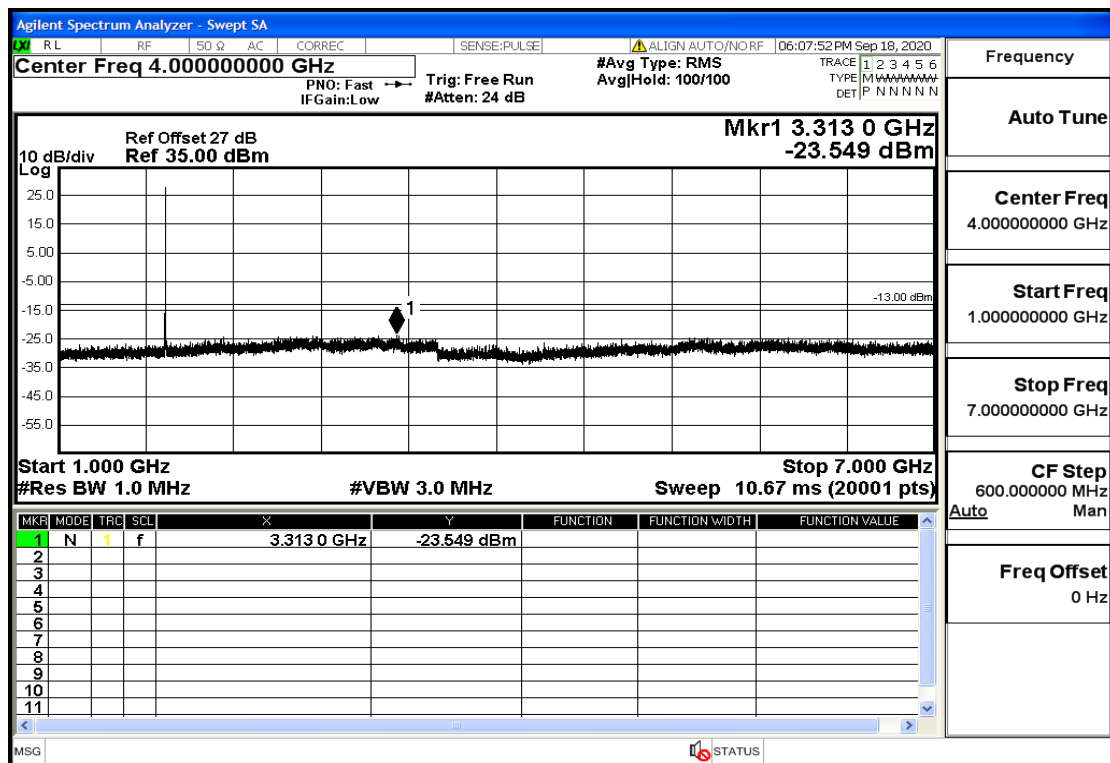

"OB4-5-1732.5-QPSK-1#LOW@1GHz-7GHz@Pass

"OB4-5-1732.5-QPSK-1#LOW@7GHz-13.6GHz@Pass

"OB4-5-1732.5-QPSK-1#LOW@13.6GHz-20GHz@Pass

"OB4-5-1732.5-QPSK-1#HIGH@30MHz-1GHz@Pass

"OB4-5-1732.5-QPSK-1#HIGH@1GHz-7GHz@Pass