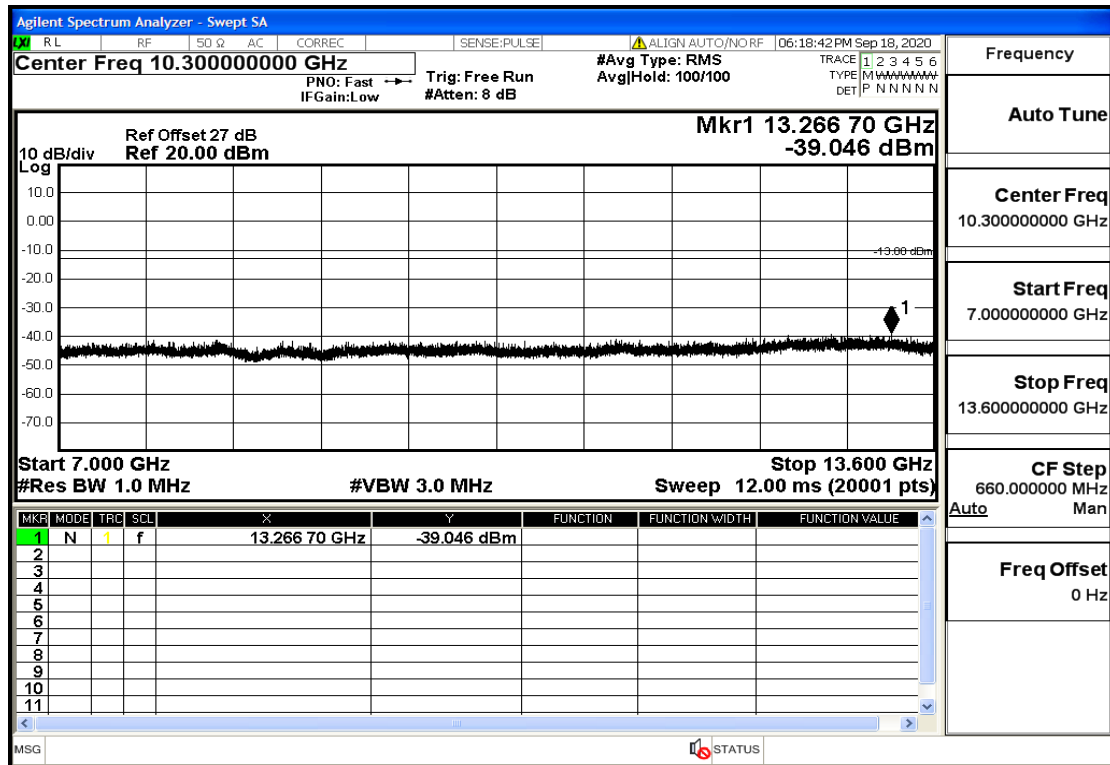

"OB4-10-1715-QPSK-1#LOW@7GHz-13.6GHz@Pass

"OB4-10-1715-QPSK-1#LOW@13.6GHz-20GHz@Pass

"OB4-10-1715-QPSK-1#HIGH@30mHz-1GHz@Pass

"OB4-10-1715-QPSK-1#HIGH@1GHz-7GHz@Pass

"OB4-10-1715-QPSK-1#HIGH@7GHz-13.6GHz@Pass