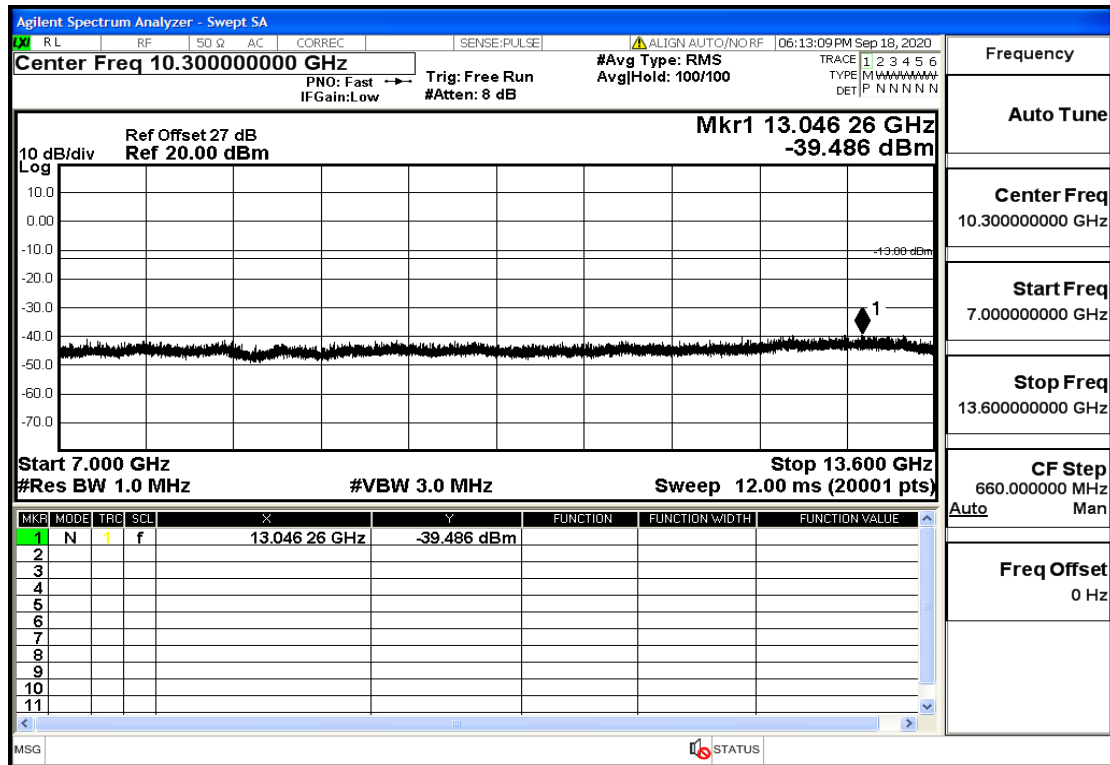

"OB4-5-1752.5-QPSK-1#HIGH@7GHz-13.6GHz@Pass