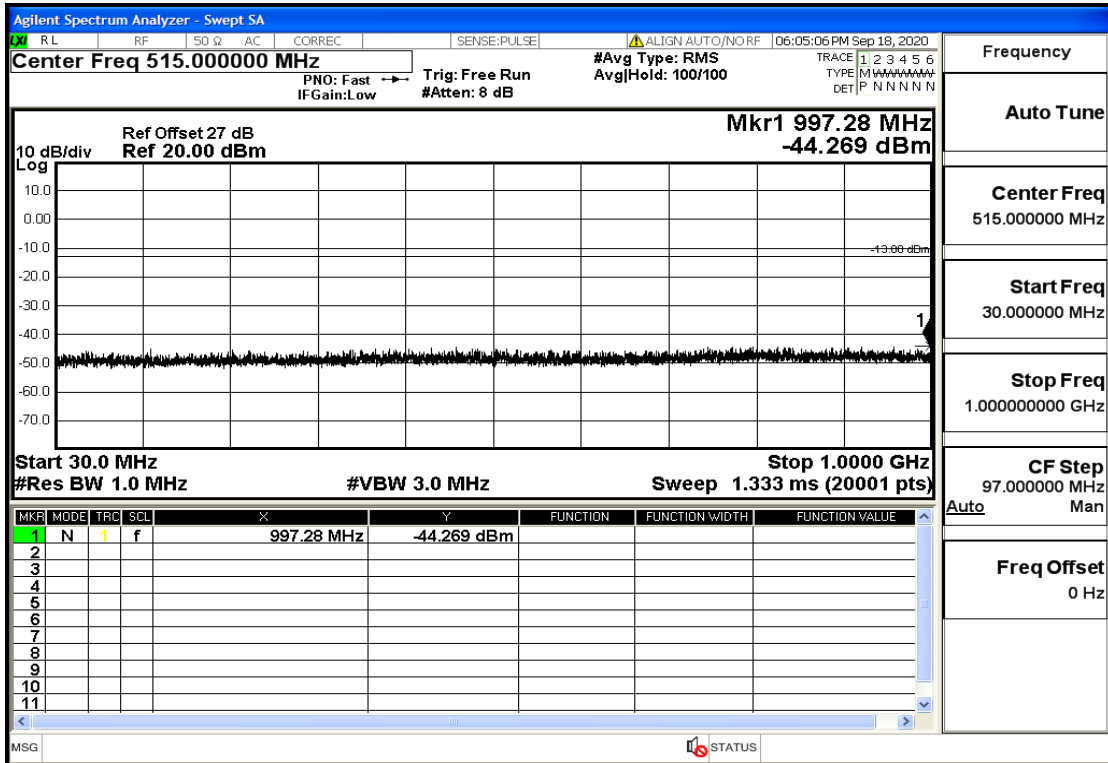

"OB4-5-1732.5-QPSK-25#LOW@30mHz-1GHz@Pass