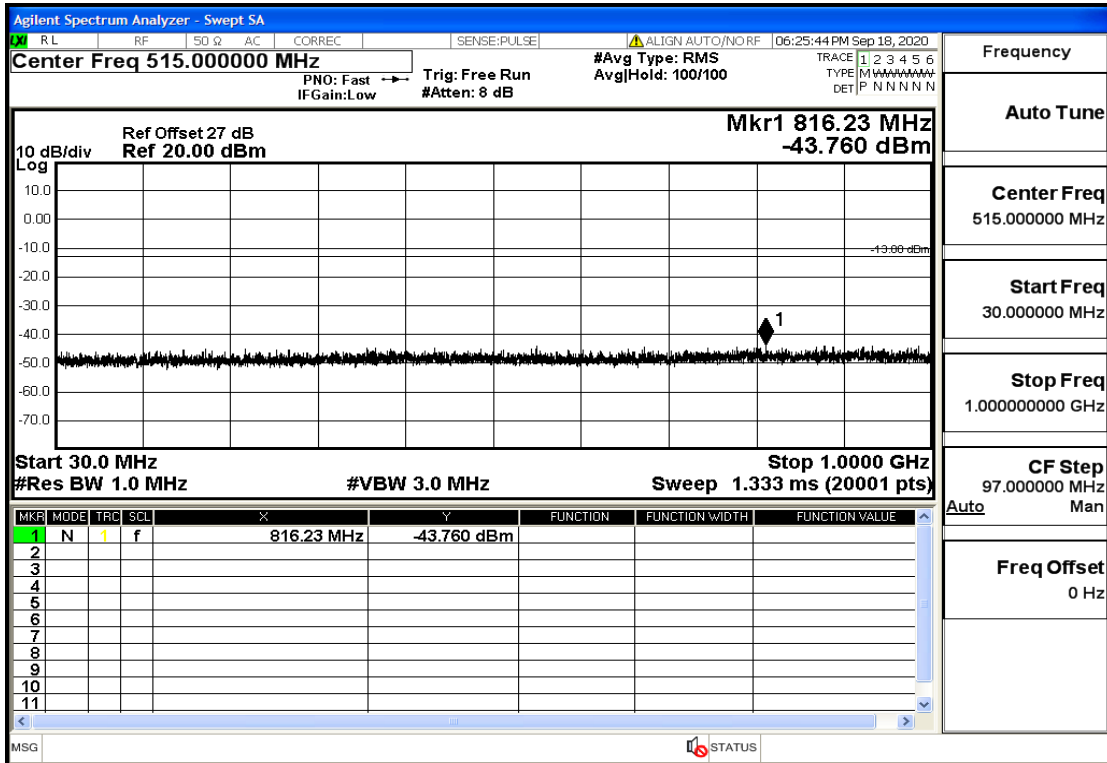

"OB4-10-1732.5-QPSK-1#HIGH@1GHz-7GHz@Pass

"OB4-10-1732.5-QPSK-1#HIGH@7GHz-13.6GHz@Pass

"OB4-10-1732.5-QPSK-1#HIGH@13.6GHz-20GHz@Pass

"OB4-10-1750-QPSK-50#LOW@30mHz-1GHz@Pass

"OB4-10-1750-QPSK-50#LOW@1GHz-7GHz@Pass