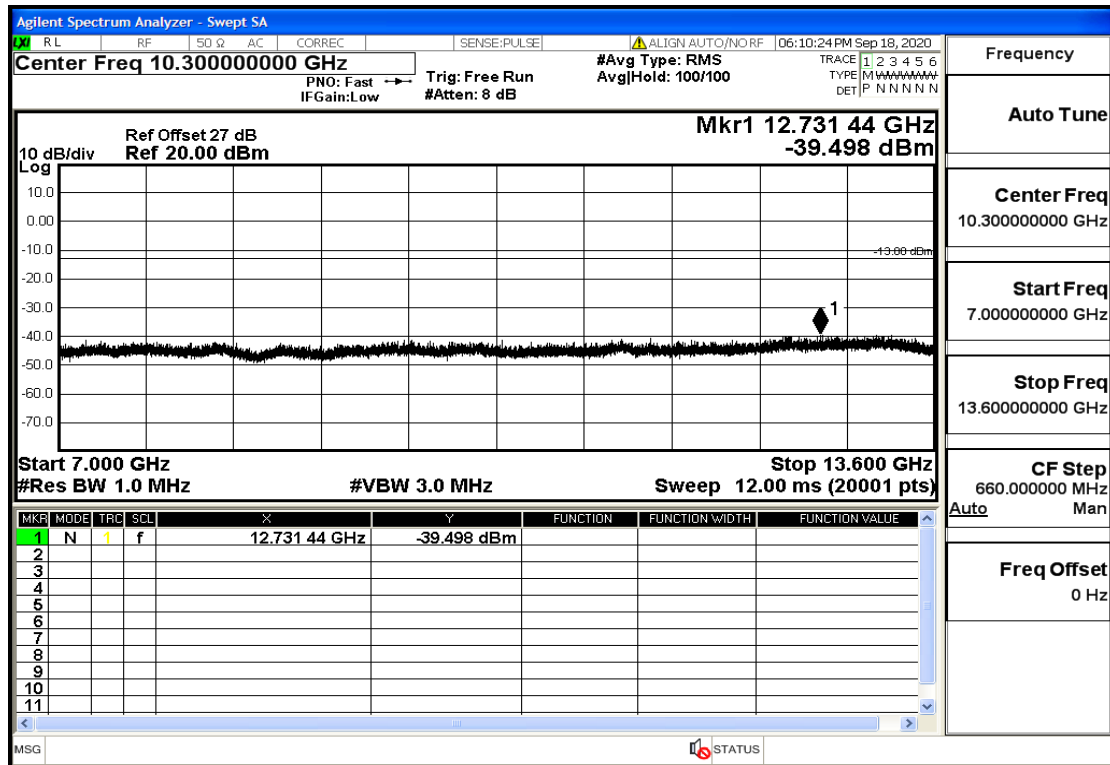

"OB4-5-1732.5-QPSK-1#HIGH@7GHz-13.6GHz@Pass

"OB4-5-1732.5-QPSK-1#HIGH@13.6GHz-20GHz@Pass

"OB4-5-1752.5-QPSK-25#LOW@30mHz-1GHz@Pass

"OB4-5-1752.5-QPSK-25#LOW@1GHz-7GHz@Pass

"OB4-5-1752.5-QPSK-25#LOW@7GHz-13.6GHz@Pass