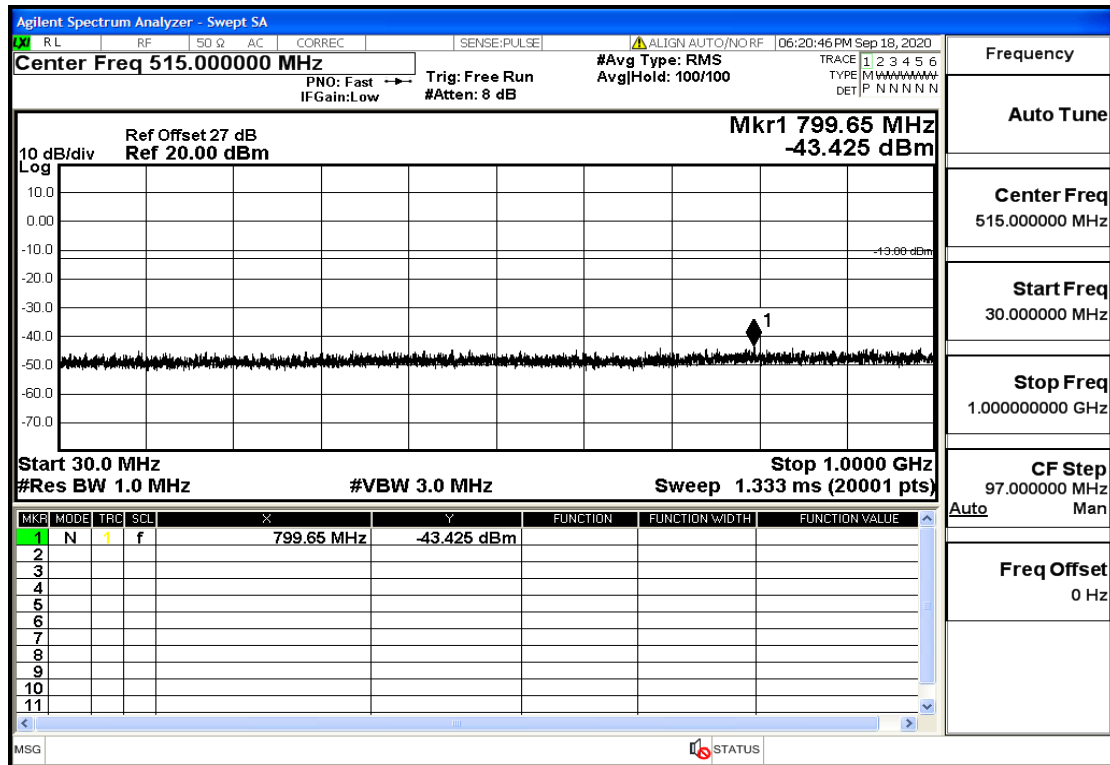

"OB4-10-1732.5-QPSK-50#LOW@30mHz-1GHz@Pass