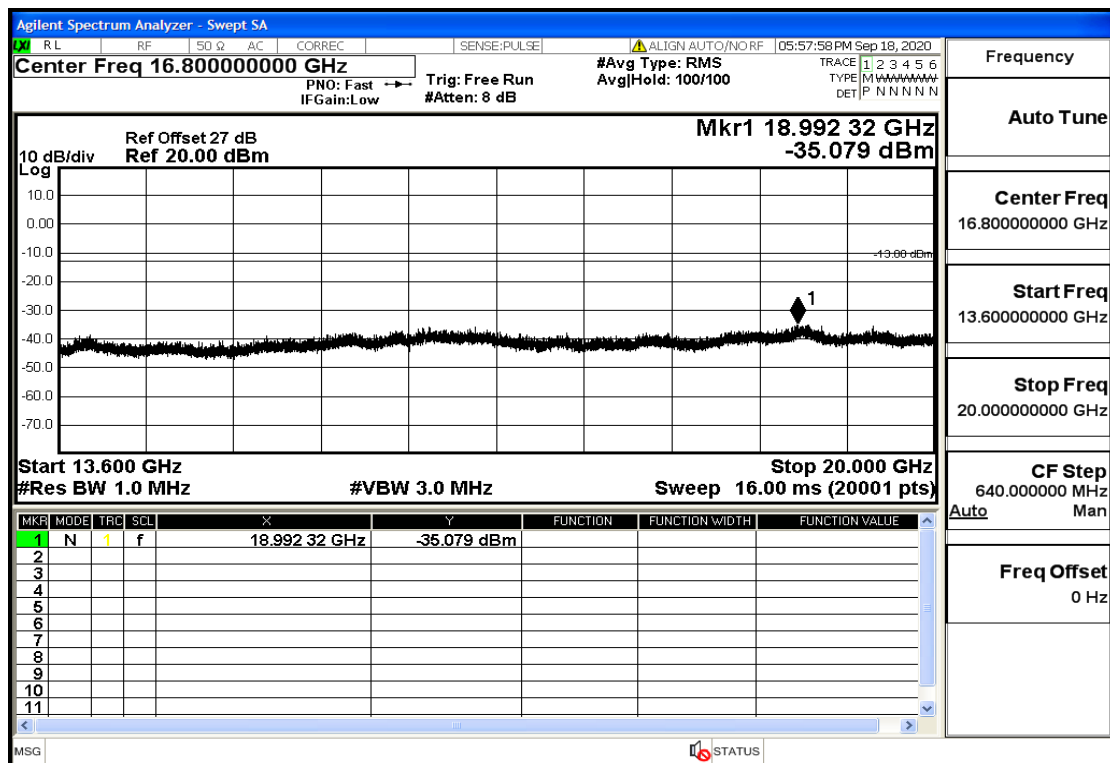

"OB4-3-1753.5-QPSK-1#HIGH@13.6GHz-20GHz@Pass