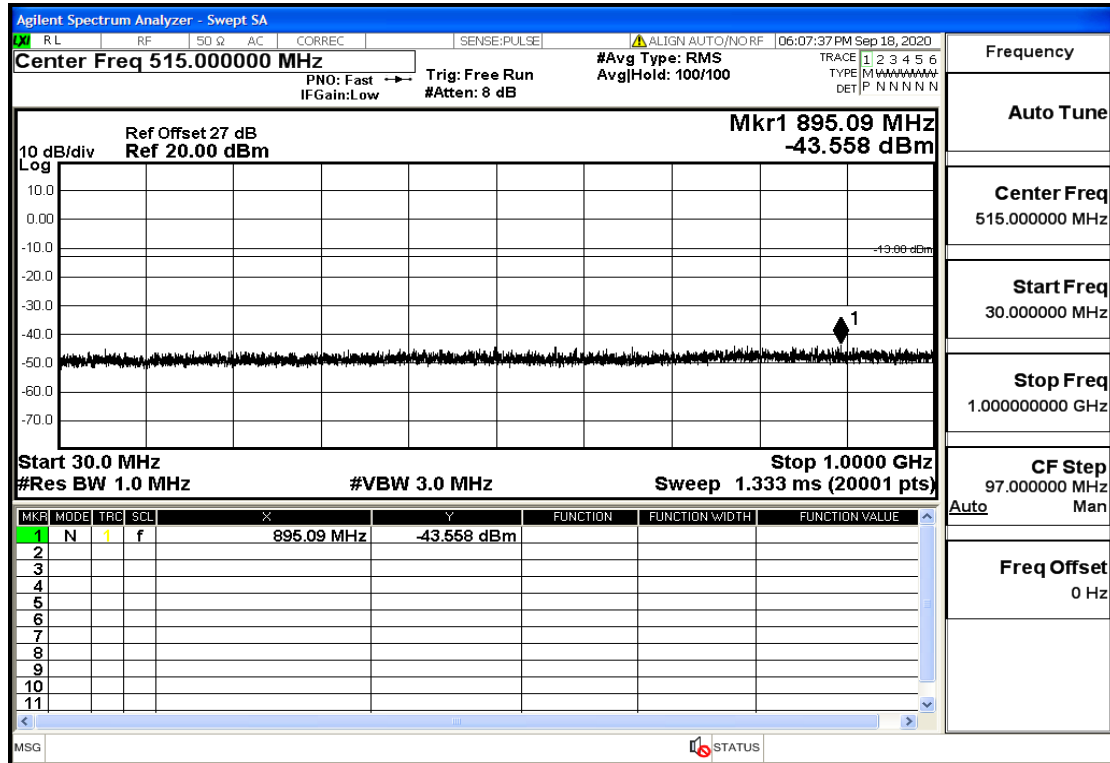

"OB4-5-1732.5-QPSK-1#LOW@1GHz-7GHz@Pass

"OB4-5-1732.5-QPSK-1#LOW@7GHz-13.6GHz@Pass

"OB4-5-1732.5-QPSK-1#LOW@13.6GHz-20GHz@Pass

"OB4-5-1732.5-QPSK-1#HIGH@30MHz-1GHz@Pass

"OB4-5-1732.5-QPSK-1#HIGH@1GHz-7GHz@Pass