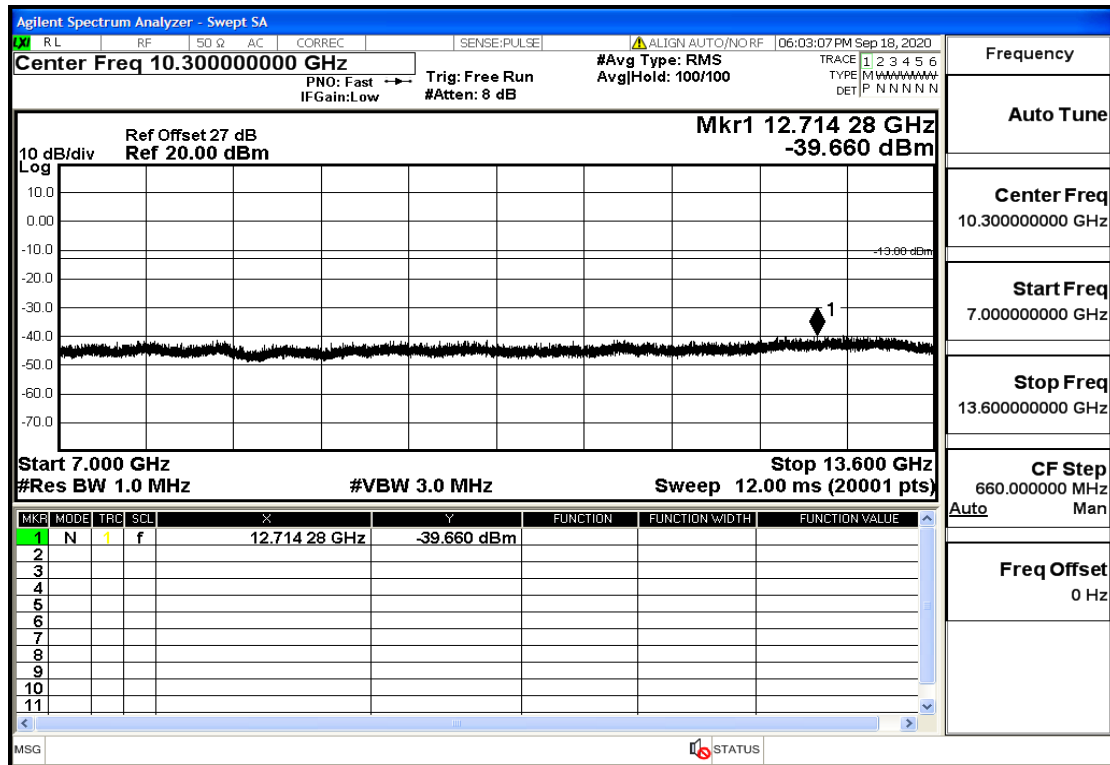

"OB4-5-1712.5-QPSK-1#LOW@13.6GHz-20GHz@Pass

"OB4-5-1712.5-QPSK-1#HIGH@30MHz-1GHz@Pass

"OB4-5-1712.5-QPSK-1#HIGH@1GHz-7GHz@Pass

"OB4-5-1712.5-QPSK-1#HIGH@7GHz-13.6GHz@Pass

"OB4-5-1712.5-QPSK-1#HIGH@13.6GHz-20GHz@Pass