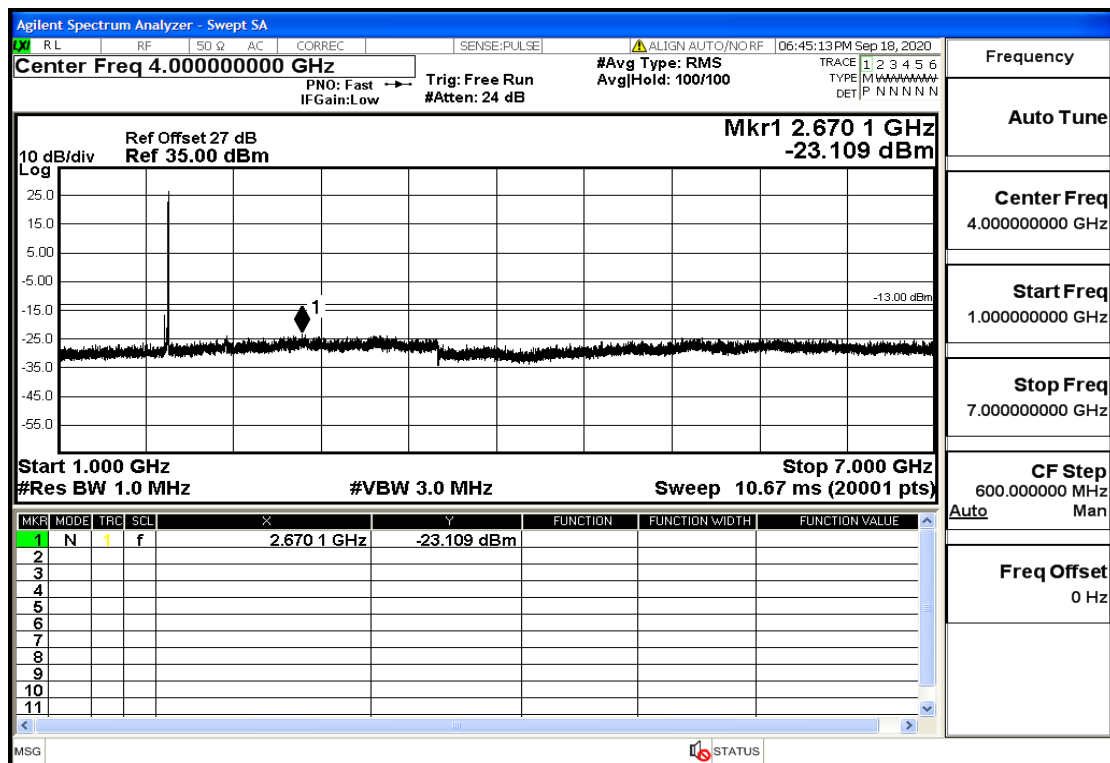

"OB4-15-1747.5-QPSK-1#HIGH@1GHz-7GHz@Pass