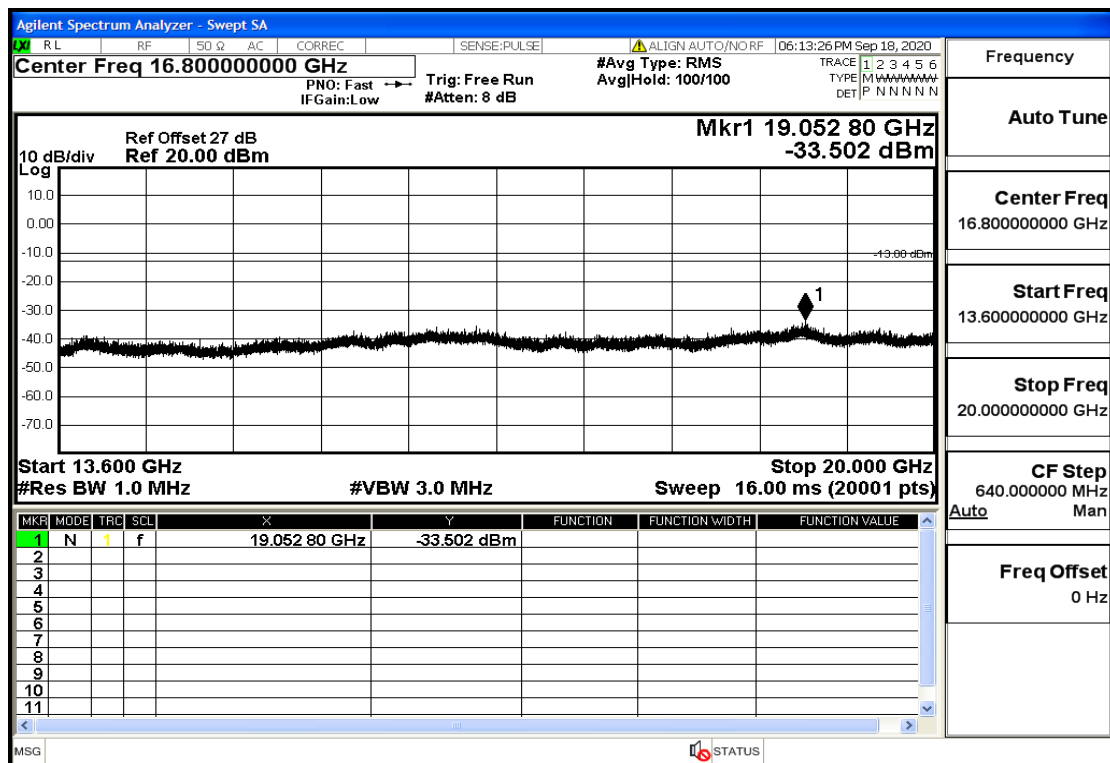

"OB4-5-1752.5-QPSK-1#HIGH@30mHz-1GHz@Pass

"OB4-5-1752.5-QPSK-1#HIGH@1GHz-7GHz@Pass

"OB4-5-1752.5-QPSK-1#HIGH@7GHz-13.6GHz@Pass

"OB4-5-1752.5-QPSK-1#HIGH@13.6GHz-20GHz@Pass

"OB4-10-1715-QPSK-50#LOW@30mHz-1GHz@Pass