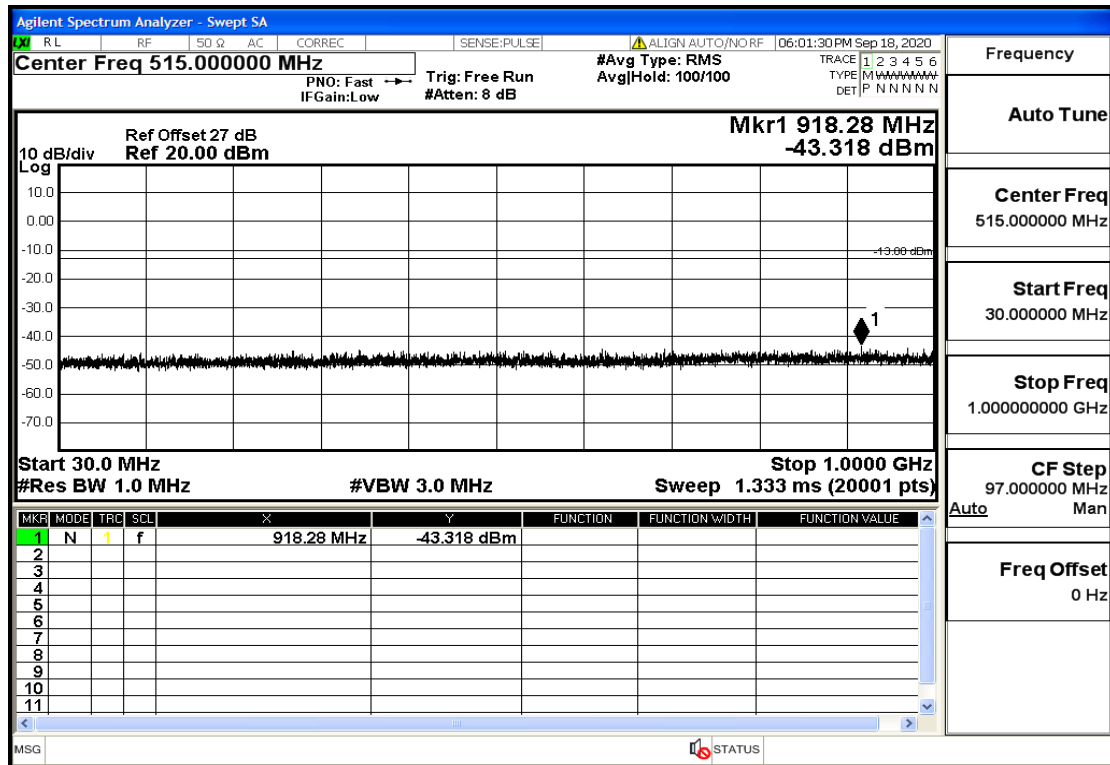

"OB4-5-1712.5-QPSK-1#LOW@30MHz-1GHz@Pass