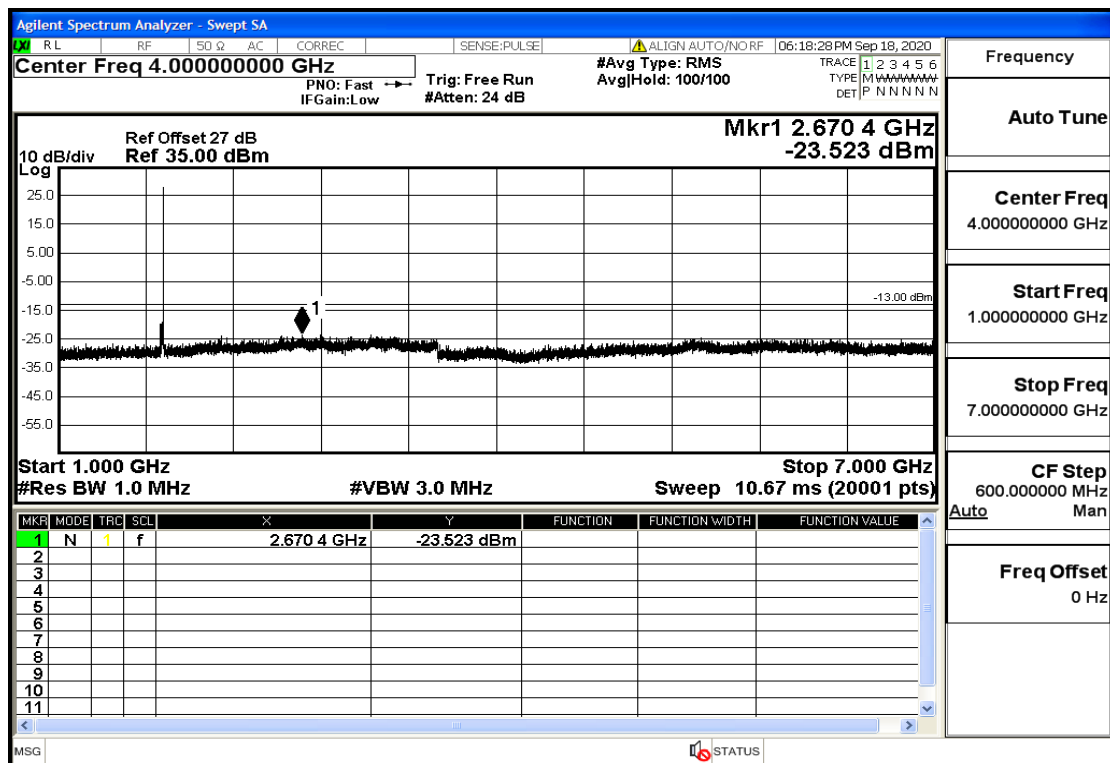

"OB4-10-1715-QPSK-1#LOW@7GHz-13.6GHz@Pass

"OB4-10-1715-QPSK-1#LOW@13.6GHz-20GHz@Pass

"OB4-10-1715-QPSK-1#HIGH@30mHz-1GHz@Pass

"OB4-10-1715-QPSK-1#HIGH@1GHz-7GHz@Pass

"OB4-10-1715-QPSK-1#HIGH@7GHz-13.6GHz@Pass