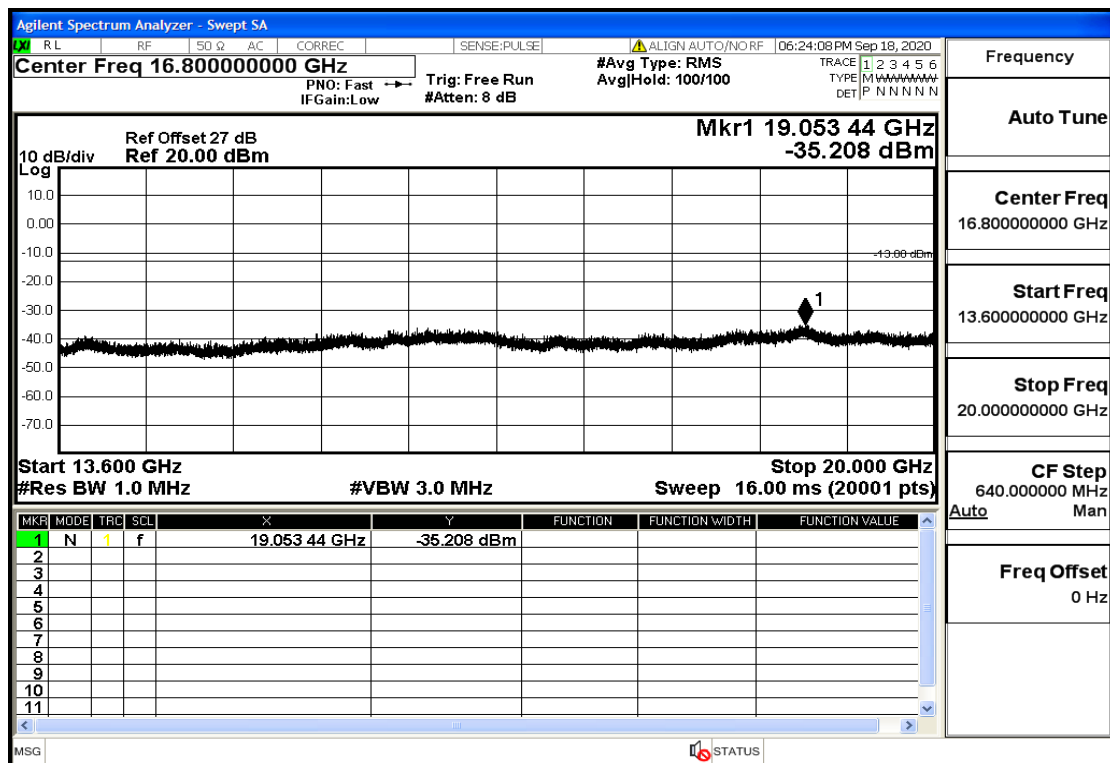

"OB4-10-1732.5-QPSK-1#HIGH@13.6GHz-20GHz@Pass