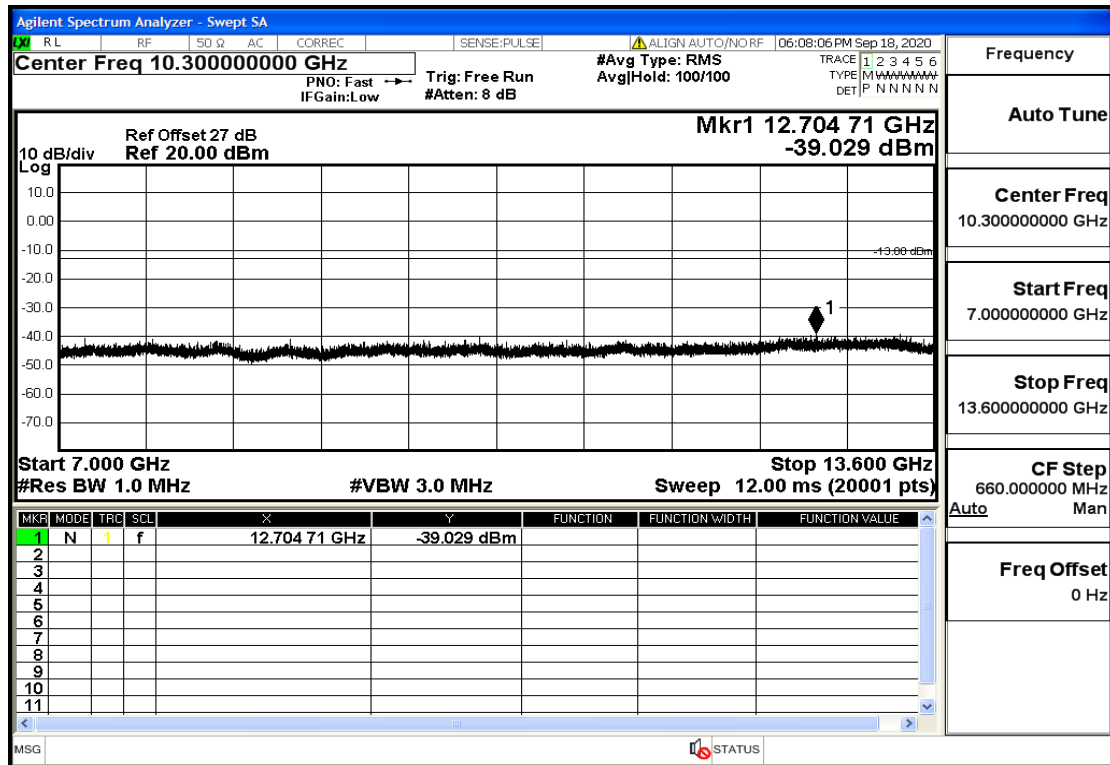

"OB4-5-1732.5-QPSK-1#HIGH@7GHz-13.6GHz@Pass