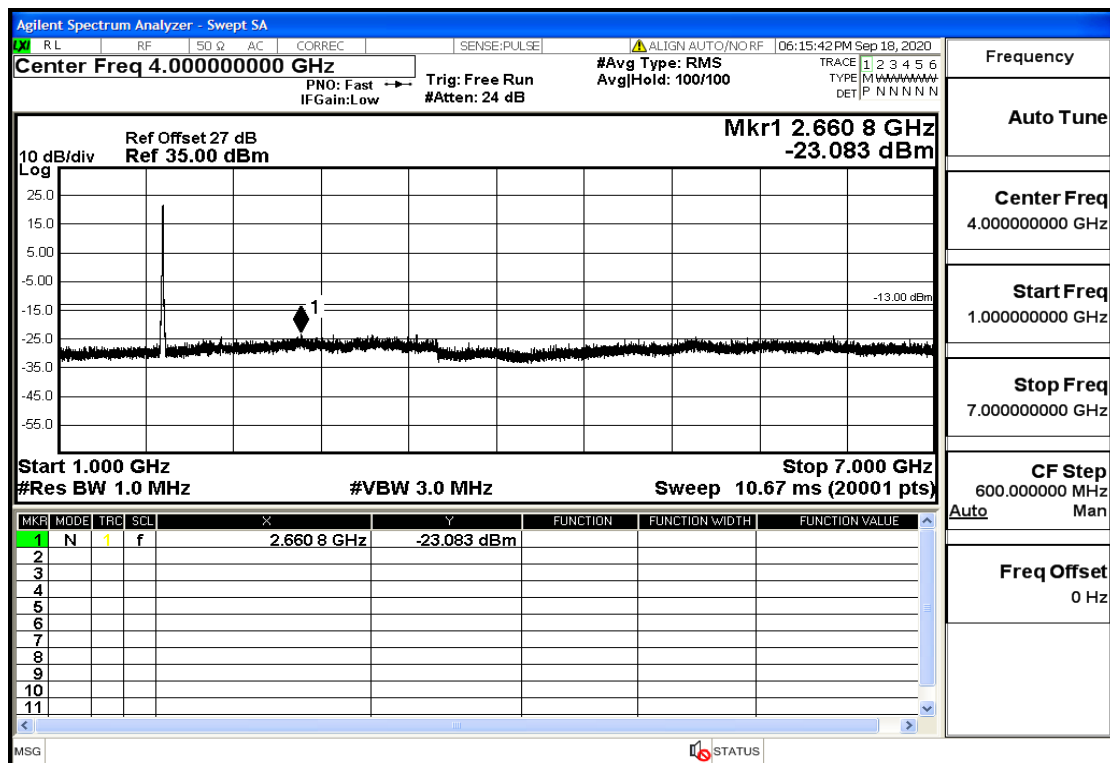

"OB4-10-1715-QPSK-50#LOW@1GHz-7GHz@Pass