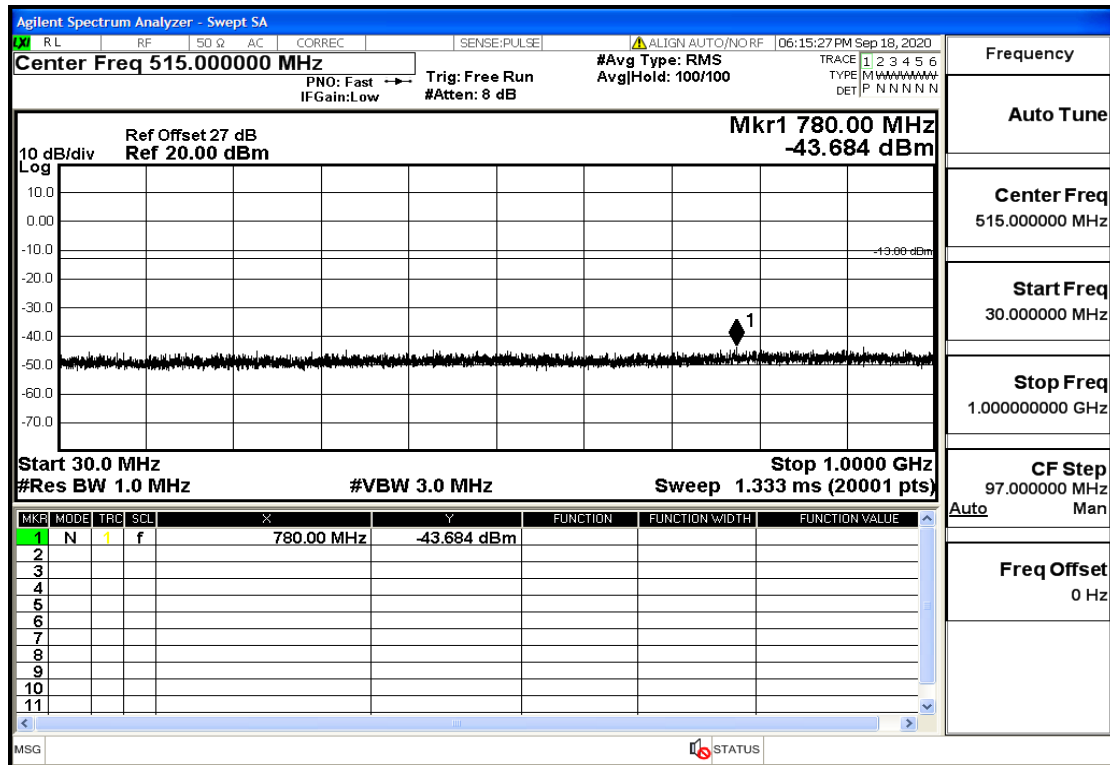

"OB4-5-1752.5-QPSK-1#HIGH@30mHz-1GHz@Pass

"OB4-5-1752.5-QPSK-1#HIGH@1GHz-7GHz@Pass

"OB4-5-1752.5-QPSK-1#HIGH@7GHz-13.6GHz@Pass

"OB4-5-1752.5-QPSK-1#HIGH@13.6GHz-20GHz@Pass

"OB4-10-1715-QPSK-50#LOW@30mHz-1GHz@Pass