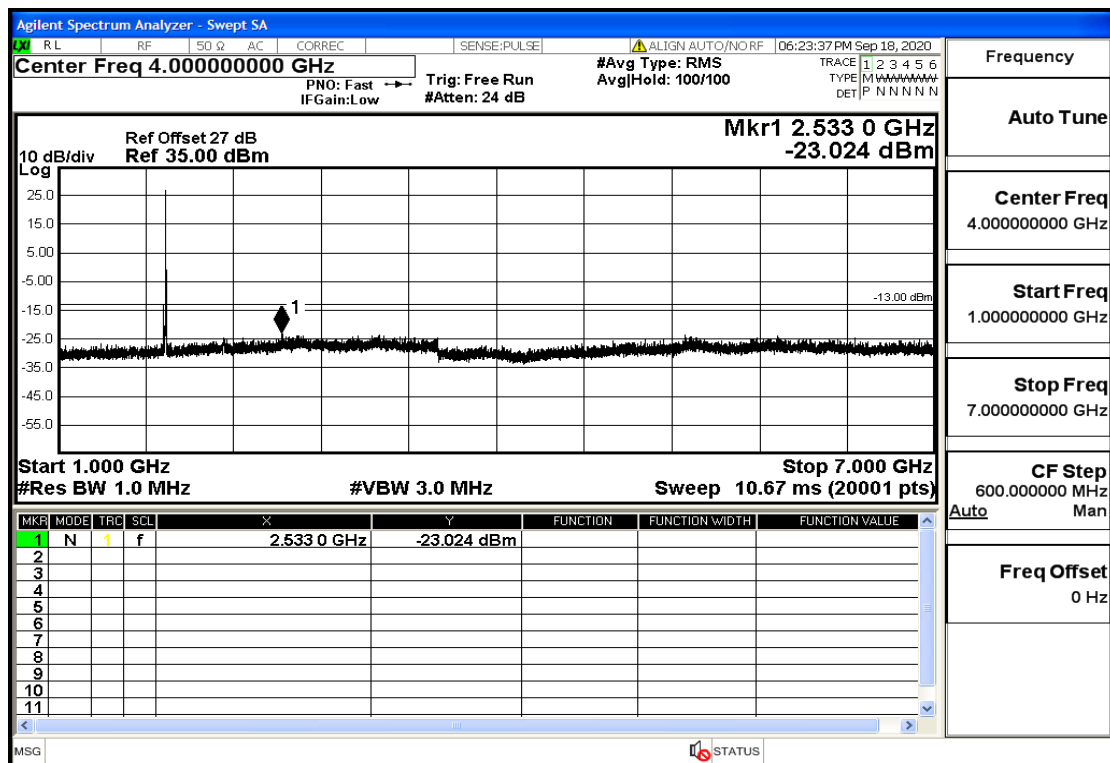

"OB4-10-1732.5-QPSK-1#HIGH@1GHz-7GHz@Pass