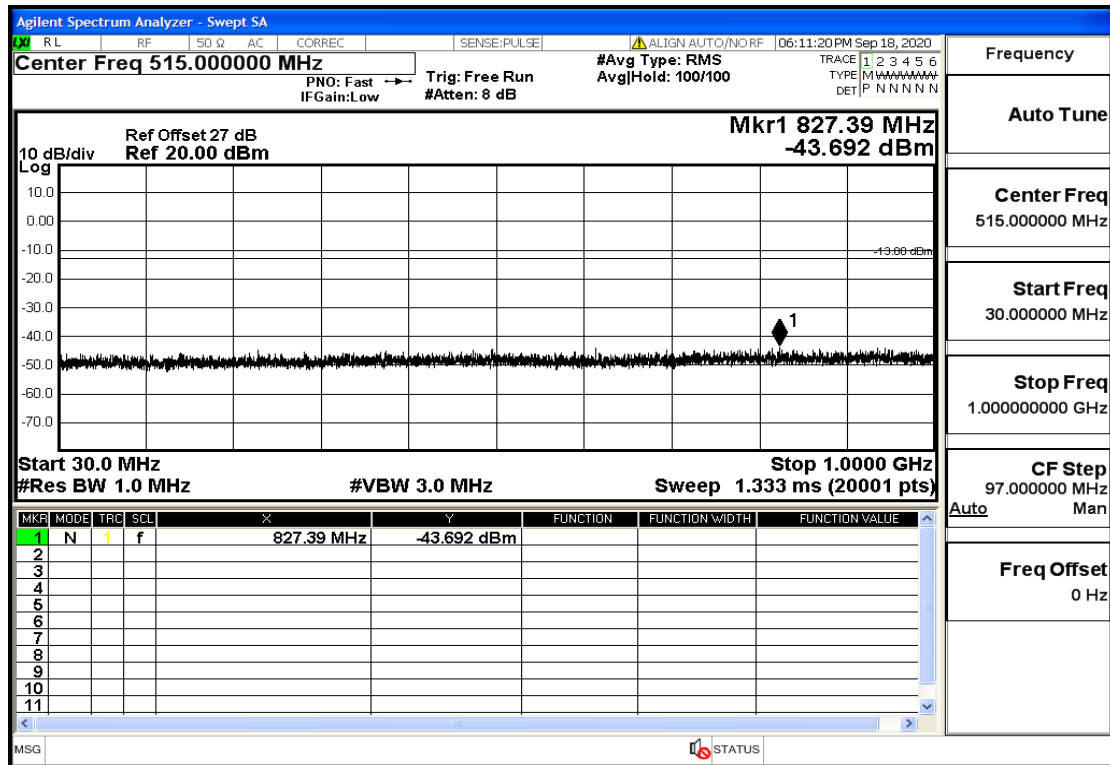

"OB4-5-1752.5-QPSK-1#LOW@30mHz-1GHz@Pass