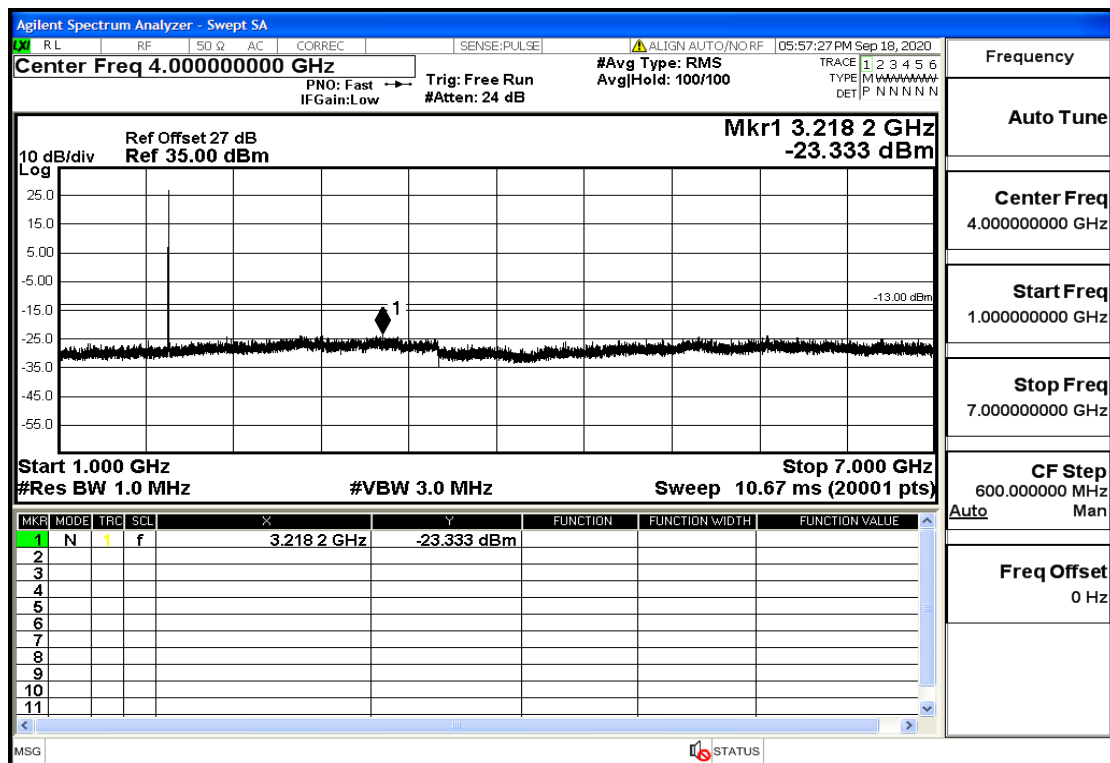

"OB4-3-1753.5-QPSK-1#HIGH@1GHz-7GHz@Pass