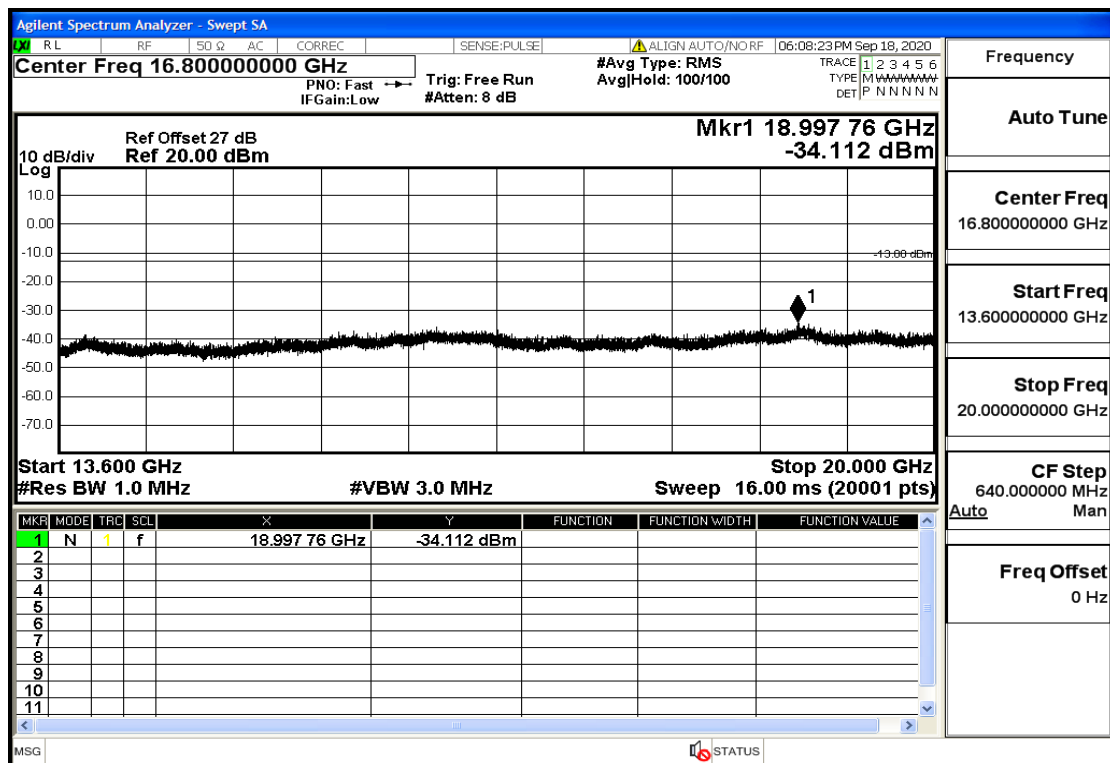

"OB4-5-1732.5-QPSK-1#HIGH@13.6GHz-20GHz@Pass