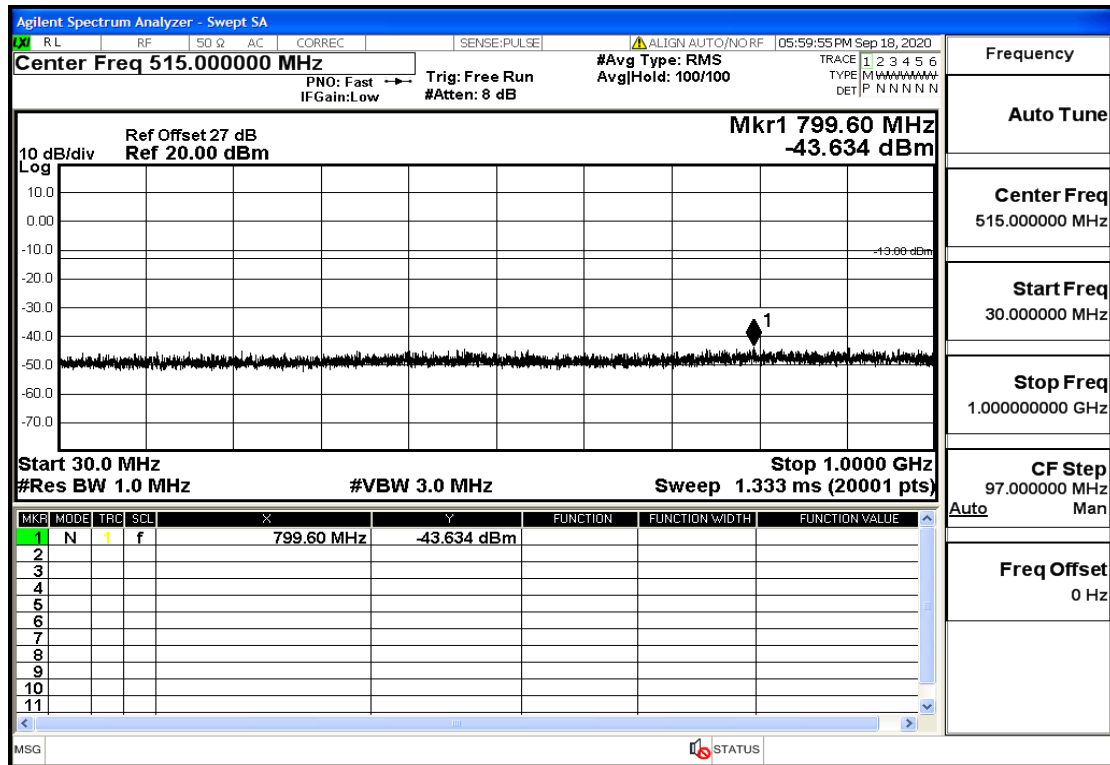

"OB4-3-1753.5-QPSK-1#HIGH@1GHz-7GHz@Pass

"OB4-3-1753.5-QPSK-1#HIGH@7GHz-13.6GHz@Pass

"OB4-3-1753.5-QPSK-1#HIGH@13.6GHz-20GHz@Pass

"OB4-5-1712.5-QPSK-25#LOW@30mHz-1GHz@Pass

"OB4-5-1712.5-QPSK-25#LOW@1GHz-7GHz@Pass