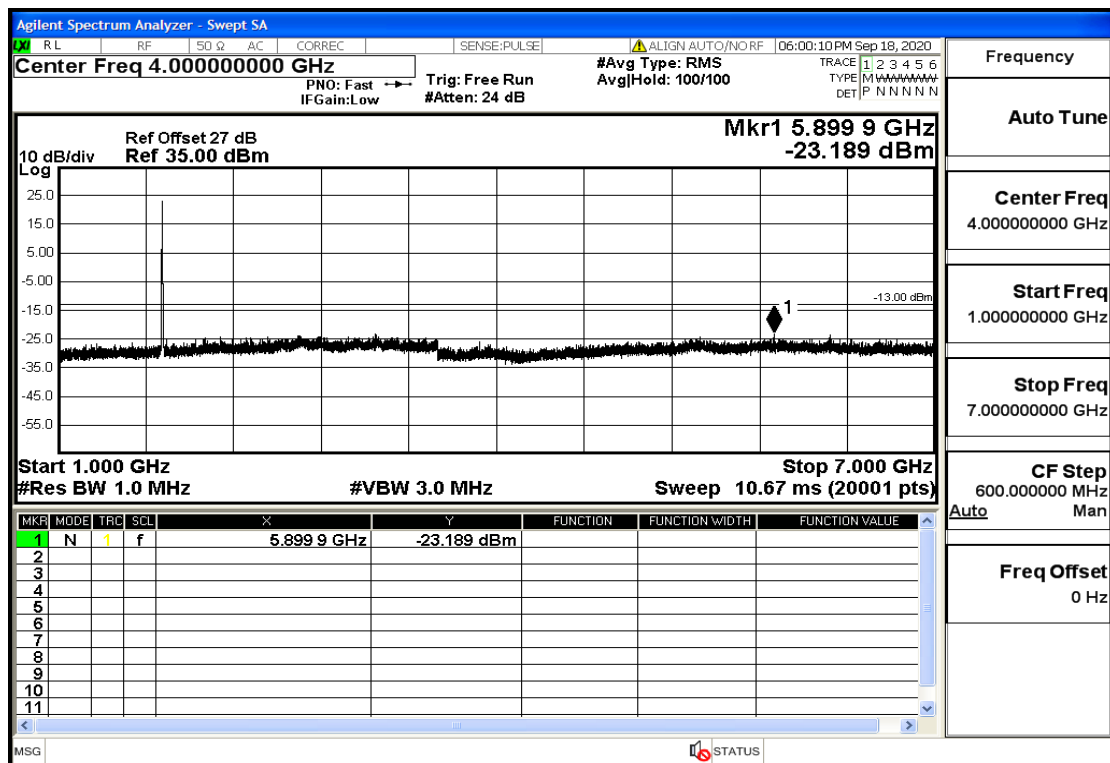

"OB4-3-1753.5-QPSK-1#HIGH@1GHz-7GHz@Pass

"OB4-3-1753.5-QPSK-1#HIGH@7GHz-13.6GHz@Pass

"OB4-3-1753.5-QPSK-1#HIGH@13.6GHz-20GHz@Pass

"OB4-5-1712.5-QPSK-25#LOW@30mHz-1GHz@Pass

"OB4-5-1712.5-QPSK-25#LOW@1GHz-7GHz@Pass