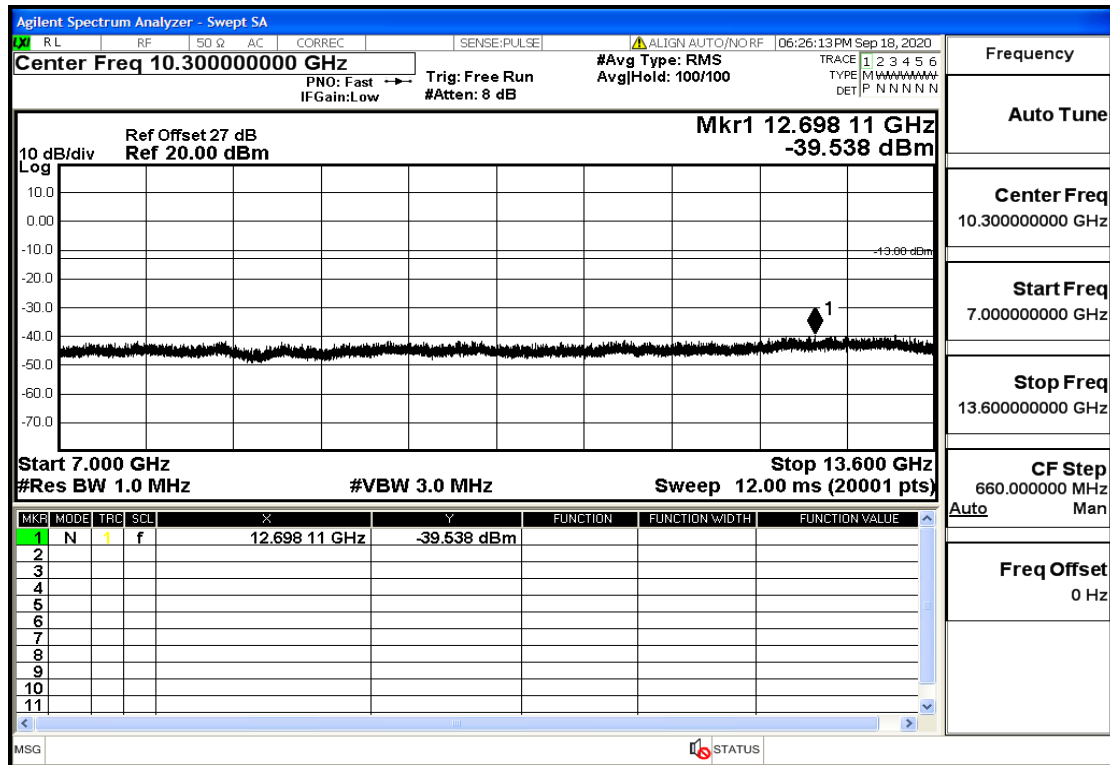

"OB4-10-1750-QPSK-50#LOW@7GHz-13.6GHz@Pass