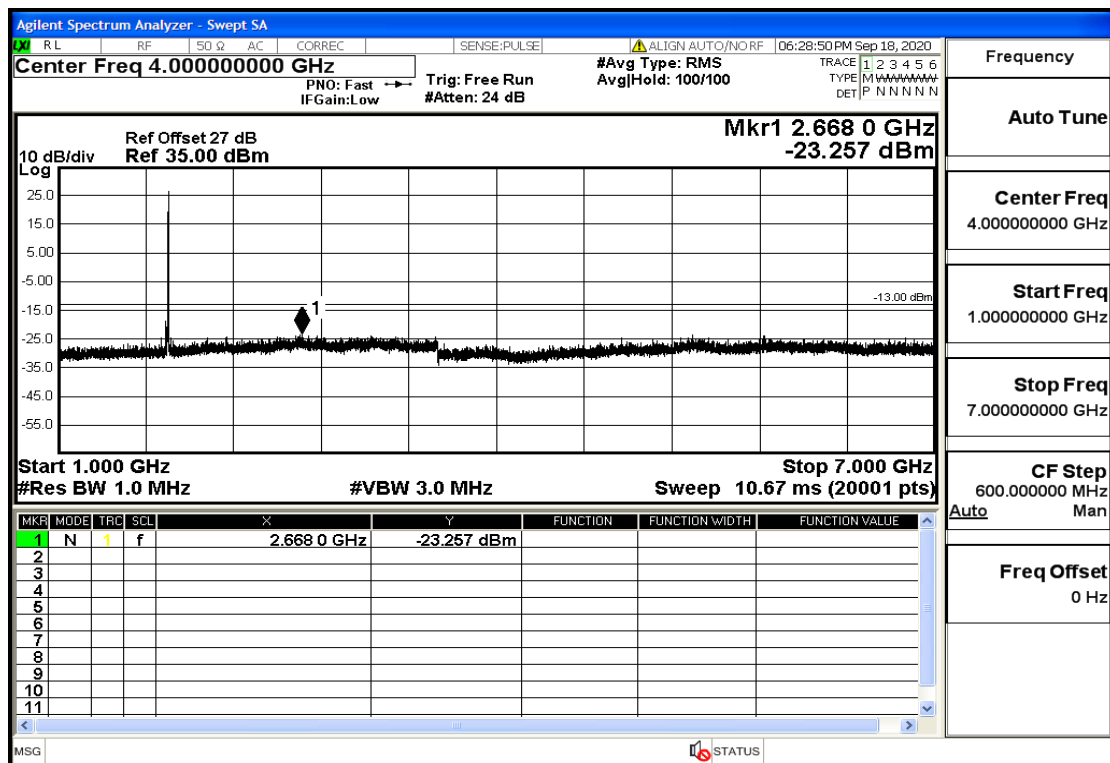

"OB4-10-1750-QPSK-1#HIGH@1GHz-7GHz@Pass