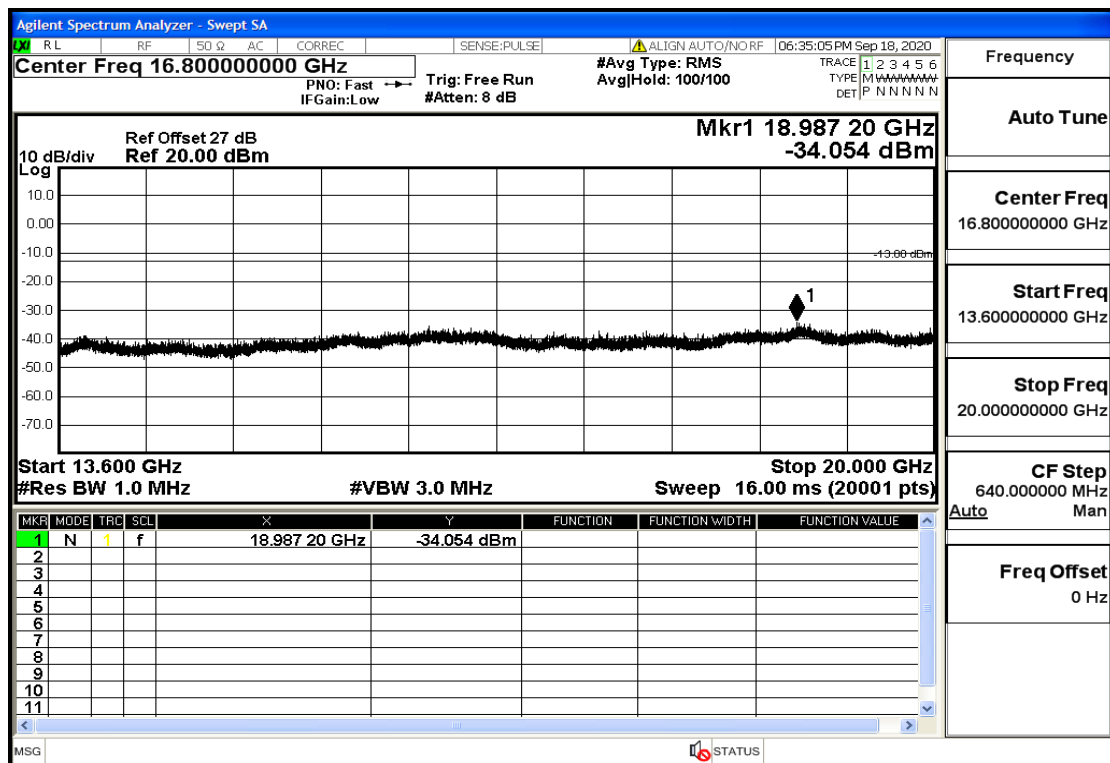

"OB4-15-1717.5-QPSK-1#HIGH@13.6GHz-20GHz@Pass