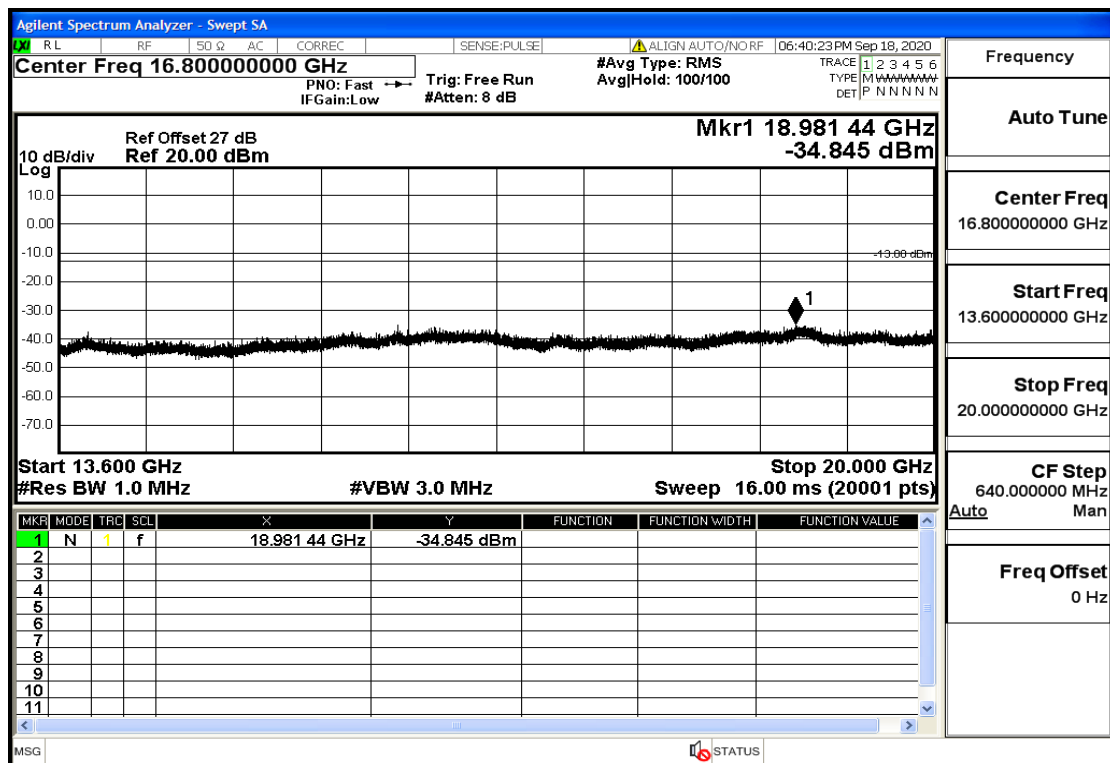

"OB4-15-1732.5-QPSK-1#HIGH@13.6GHz-20GHz@Pass