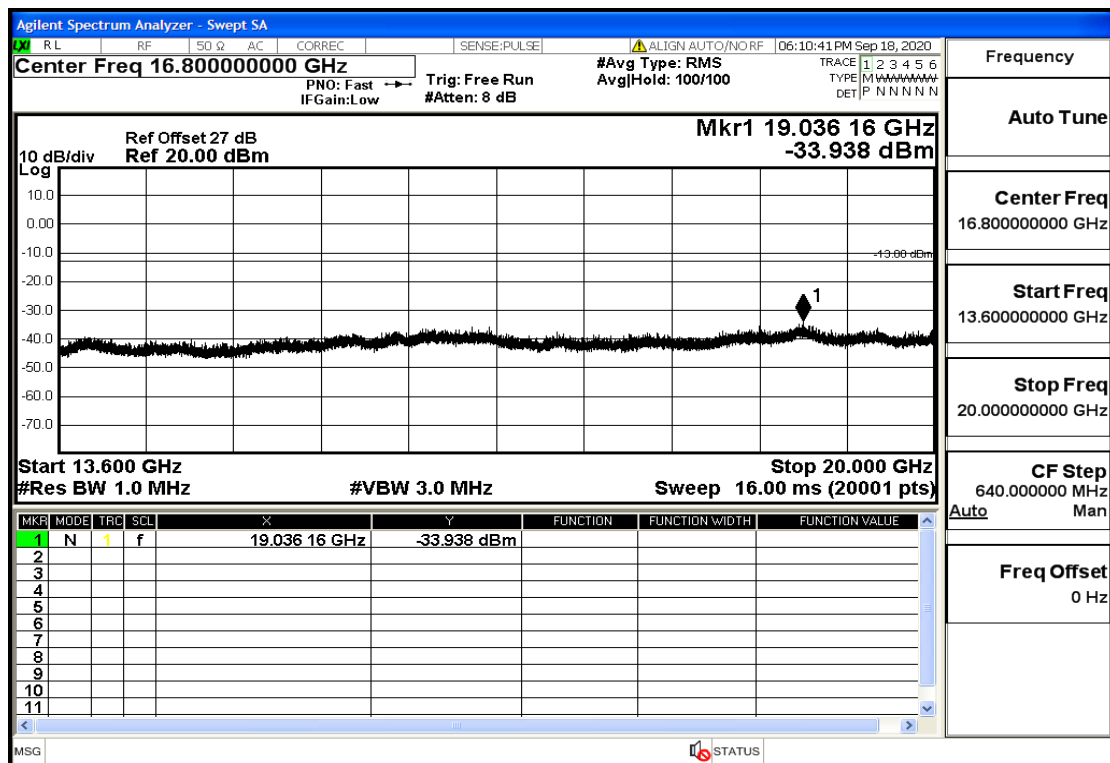

"OB4-5-1752.5-QPSK-25#LOW@13.6GHz-20GHz@Pass