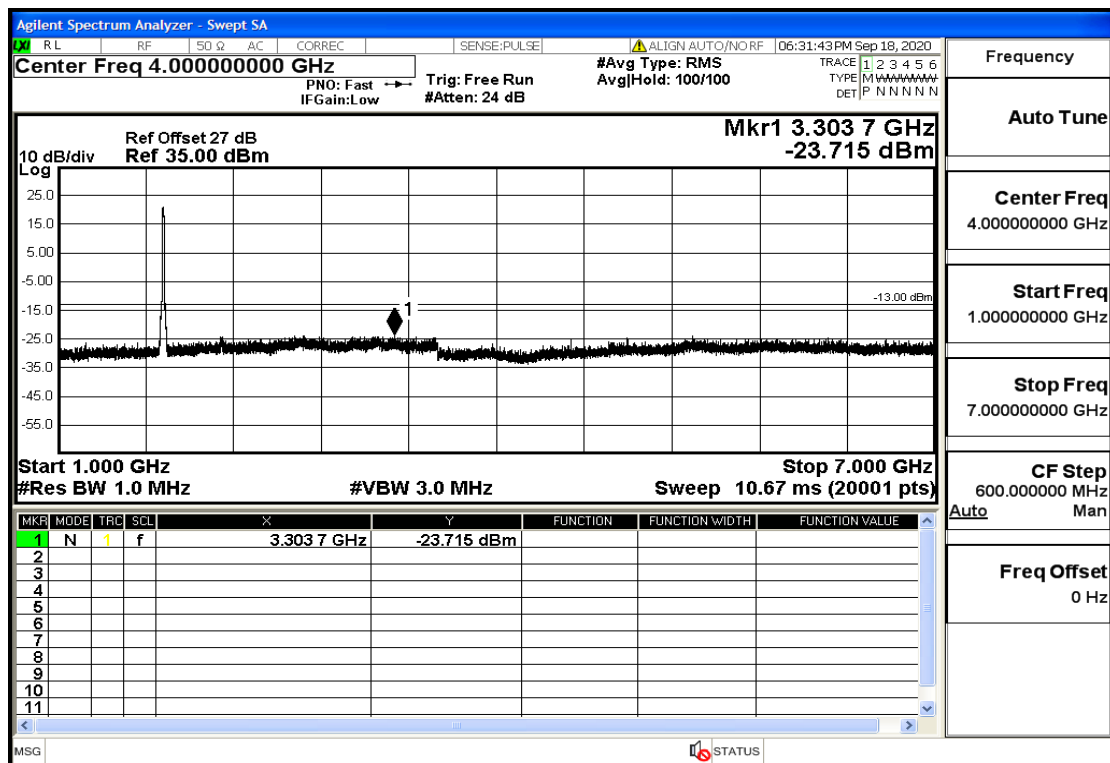

"OB4-15-1717.5-QPSK-75#LOW@1GHz-7GHz@Pass