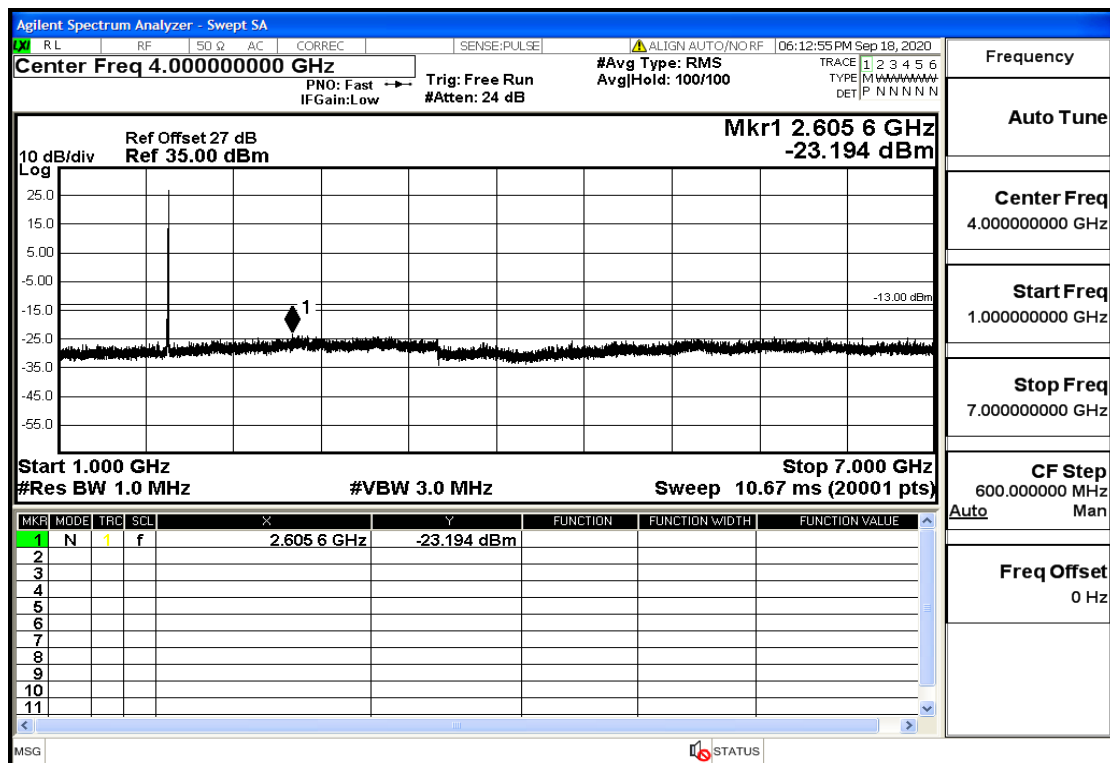

"OB4-5-1752.5-QPSK-1#HIGH@1GHz-7GHz@Pass