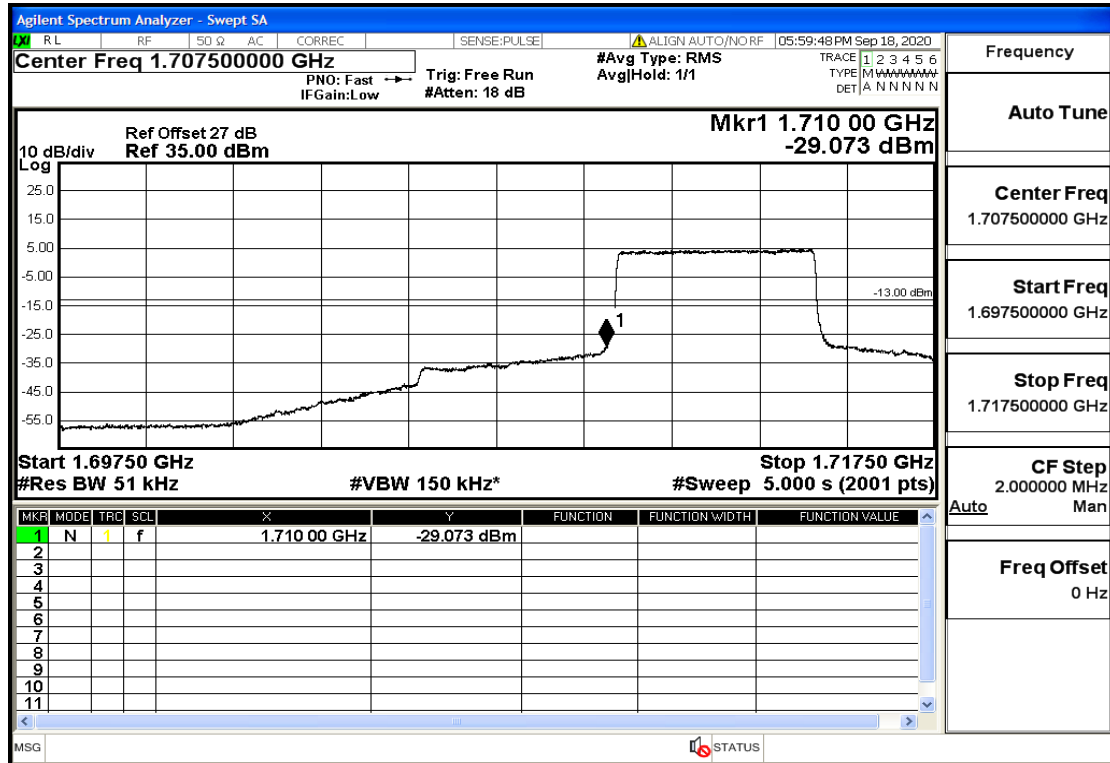

RF Test Data for LTE (Conducted Measurement)

Product Name: SMART PHONE

Trade Mark: IPRO

Test Model: S601

FCC ID: PQ4IPROS601

Environmental Conditions

Temperature:	22.8°C
Relative Humidity:	56%
ATM Pressure:	100.0 kPa
Test Engineer:	Anna Hu
Supervised by:	Hugo Chen
NOTE	For Band 4

"Band4-3-1753.5-QPSK-1#HIGH@Pass

"Band4-3-1753.5-16QAM-15#LOW@Pass

"Band4-3-1753.5-16QAM-1#HIGH@Pass

"Band4-5-1712.5-QPSK-25#LOW@Pass

"Band4-5-1712.5-QPSK-1#LOW@Pass

"Band4-5-1712.5-16QAM-25#LOW@Pass

"Band4-5-1712.5-16QAM-1#LOW@Pass