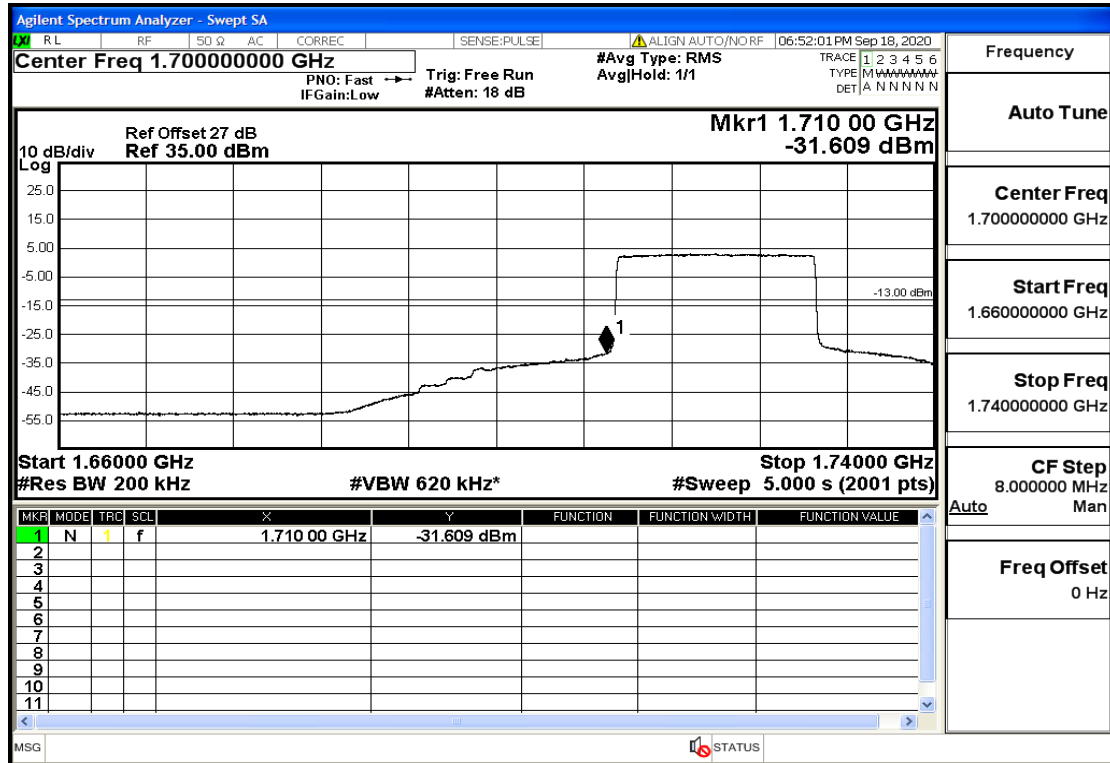

"Band4-20-1720-16QAM-100#LOW@Pass