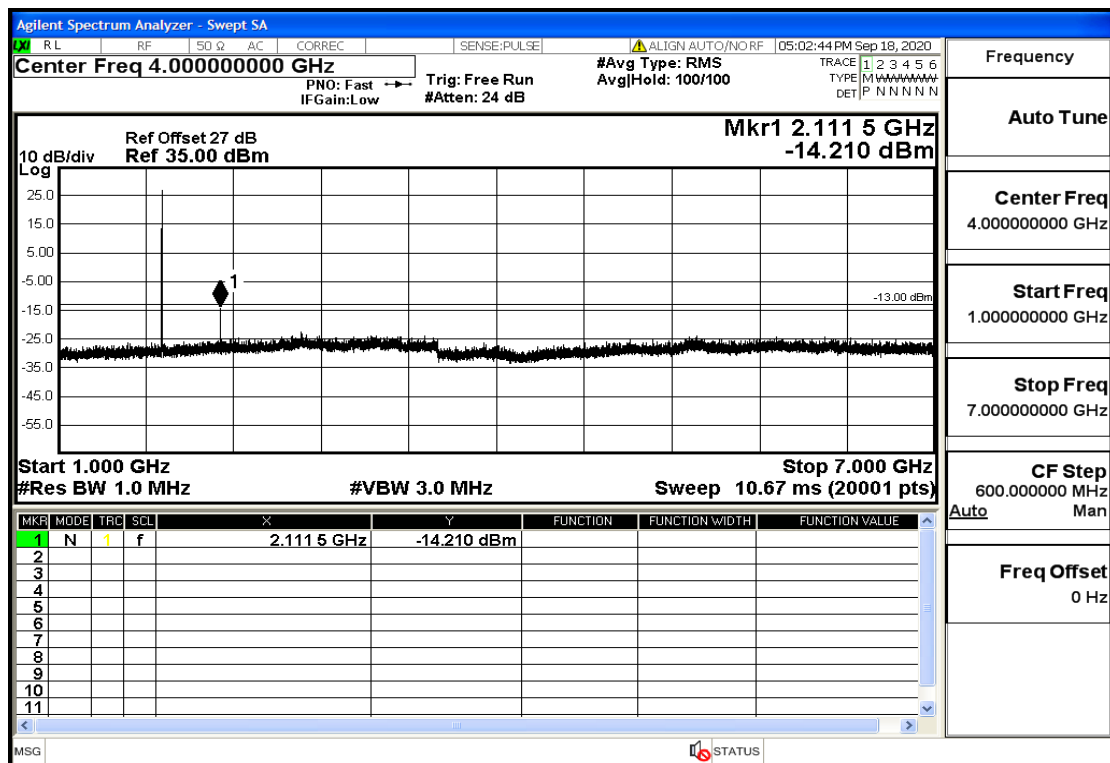

OB4-1.4-1710.7-QPSK-6#LOW@1GHz-7GHz@Pass