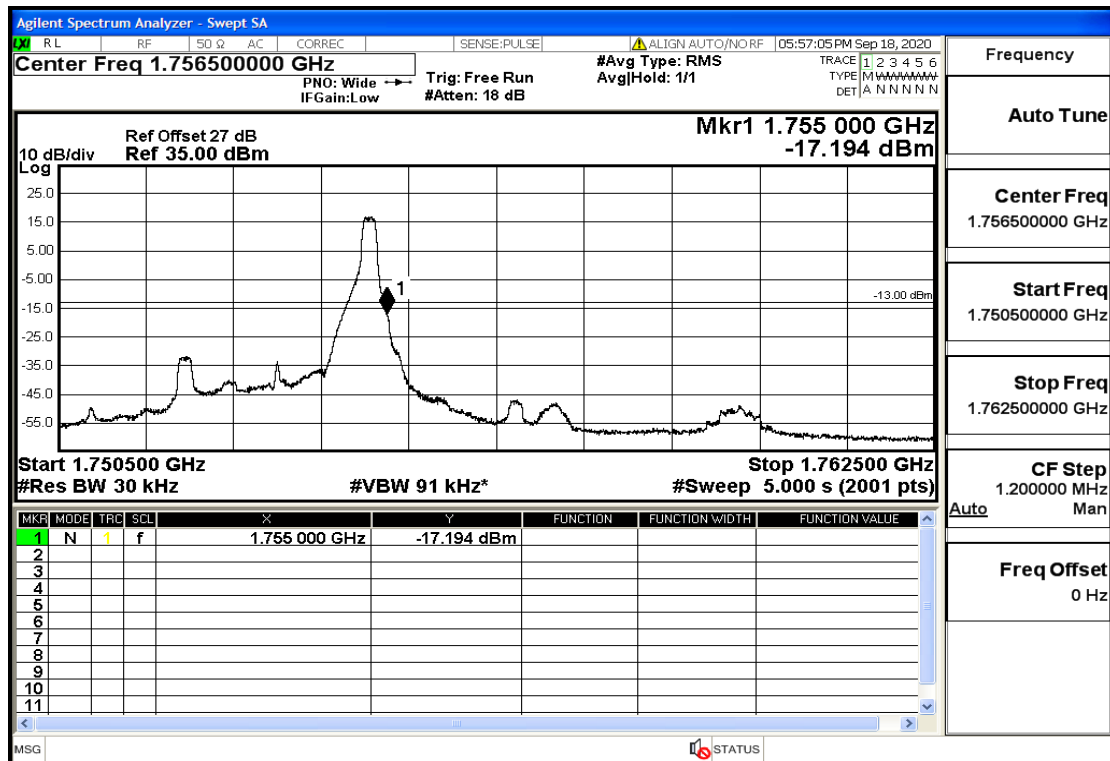

"Band4-3-1753.5-QPSK-1#HIGH@Pass