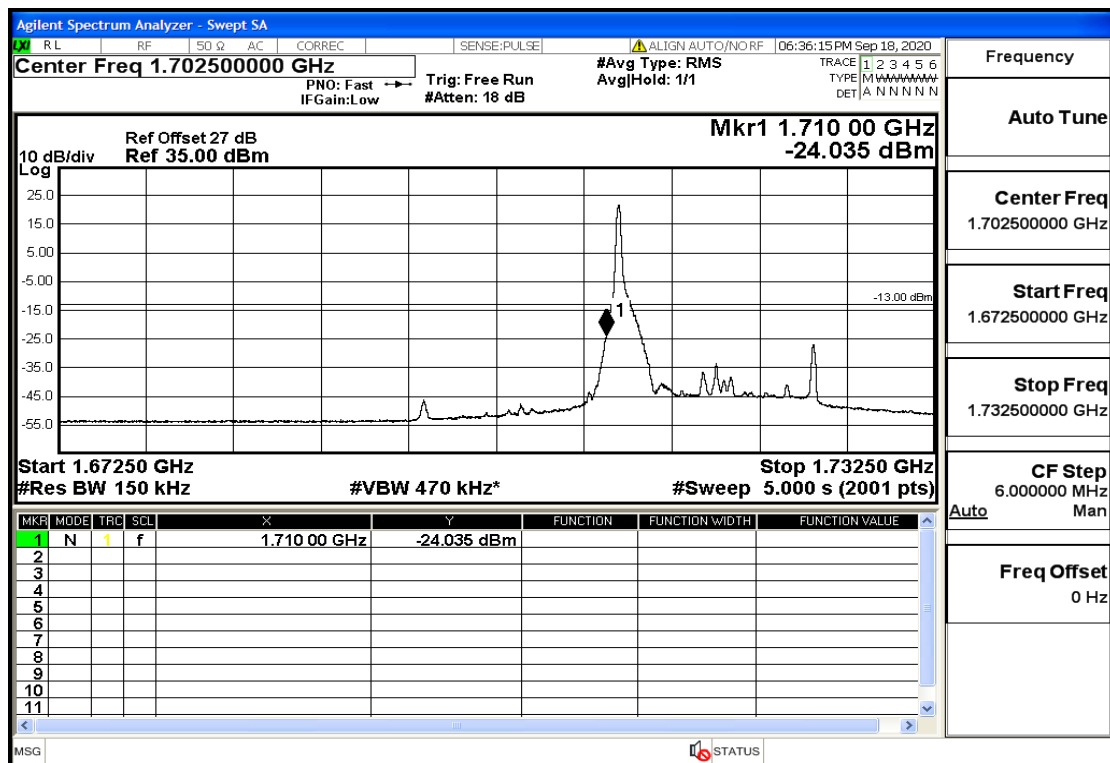

"Band4-15-1717.5-16QAM-1#LOW@Pass