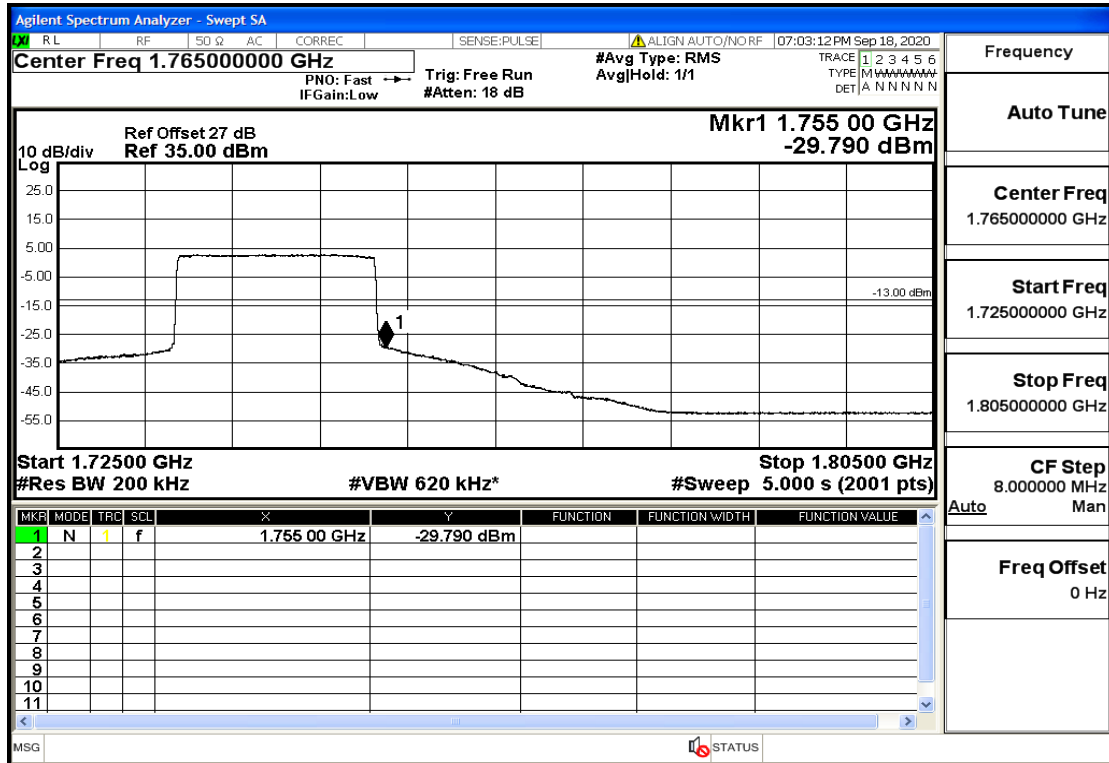

"Band4-20-1745-16QAM-100#LOW@Pass