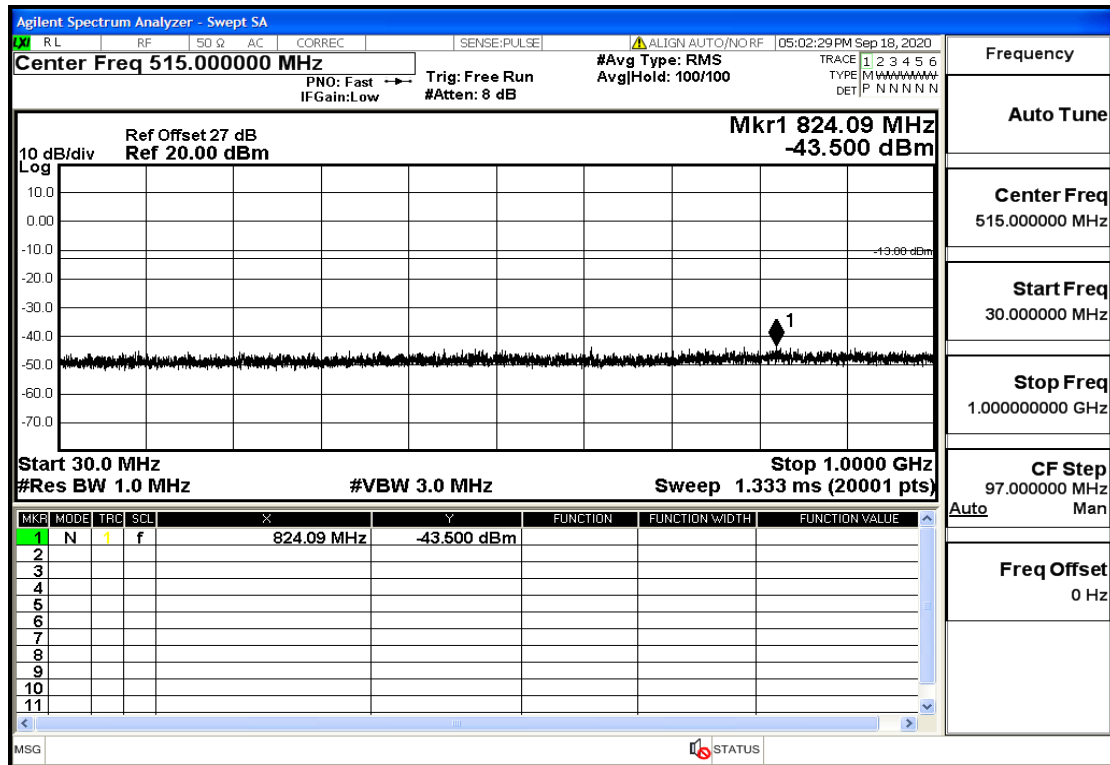

OB4-1.4-1710.7-QPSK-6#LOW@30mHz-1GHz@Pass