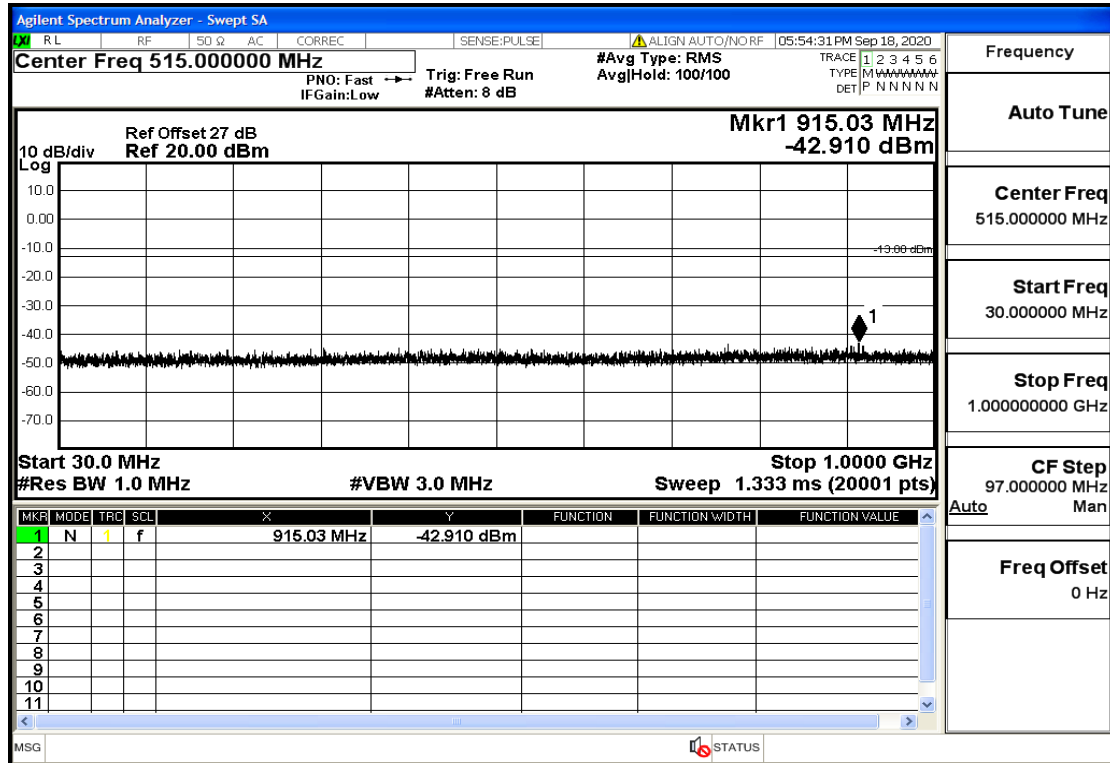

"OB4-3-1753.5-QPSK-15#LOW@30MHz-1GHz@Pass