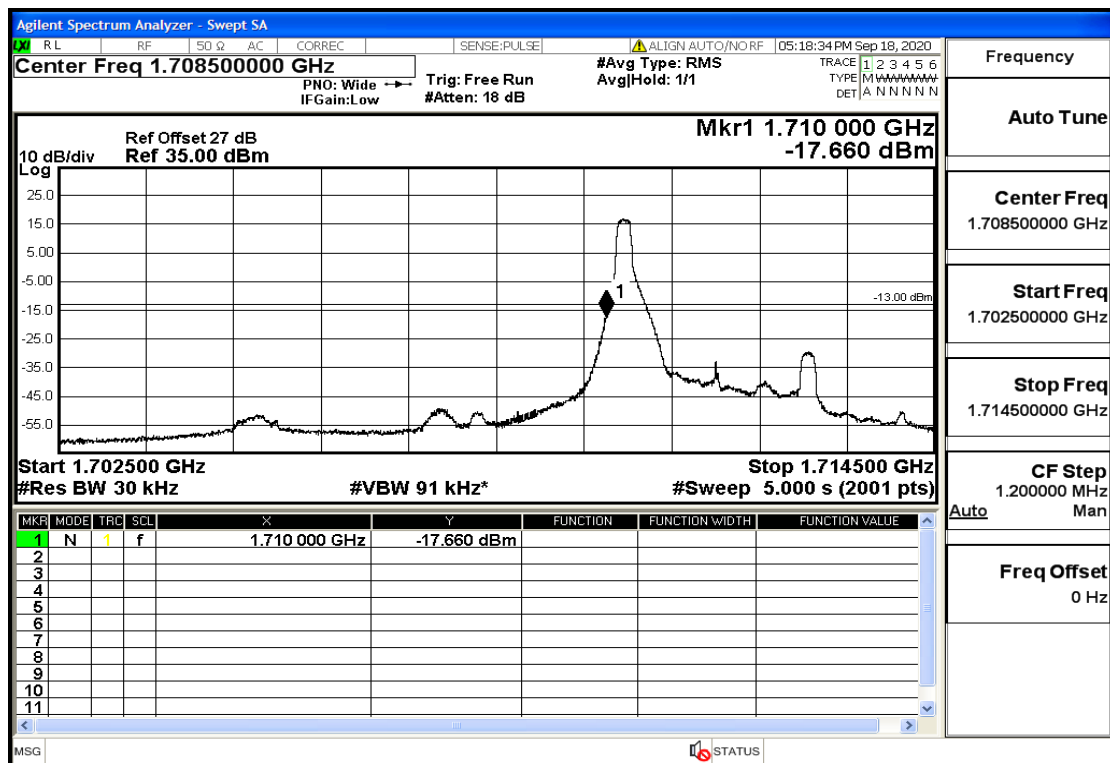

"Band4-3-1711.5-QPSK-1#LOW@Pass