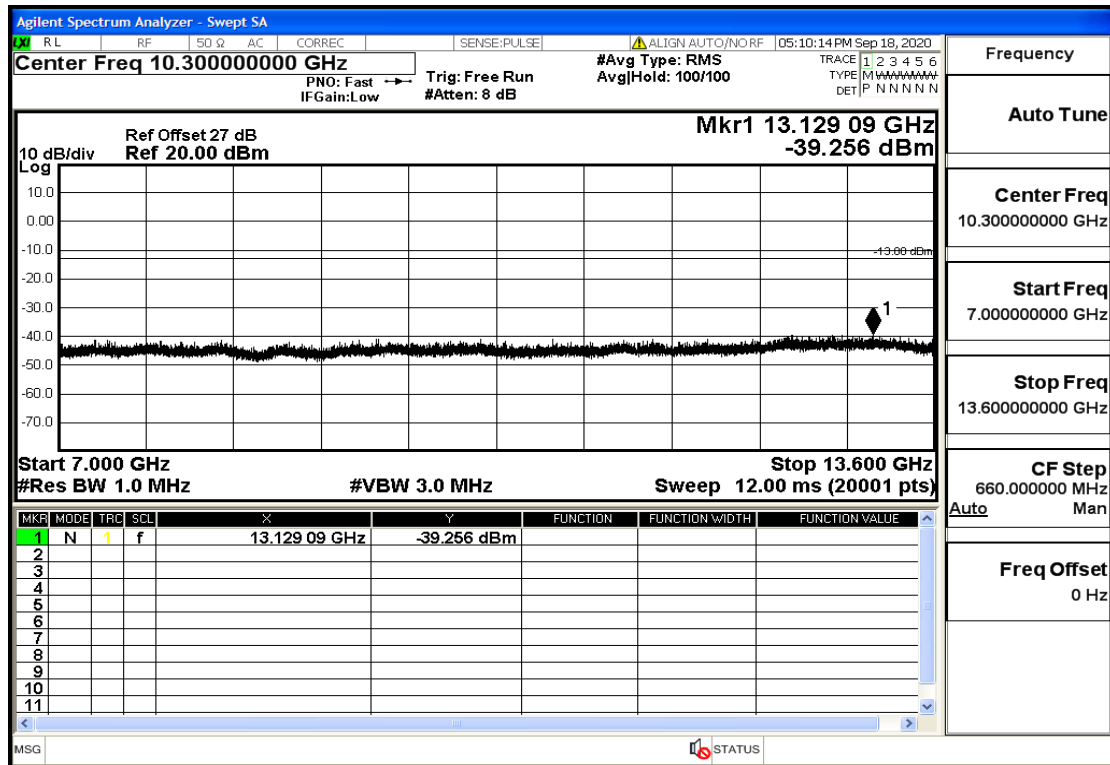

OB4-1.4-1732.5-QPSK-1#HIGH@7GHz-13.6GHz@Pass