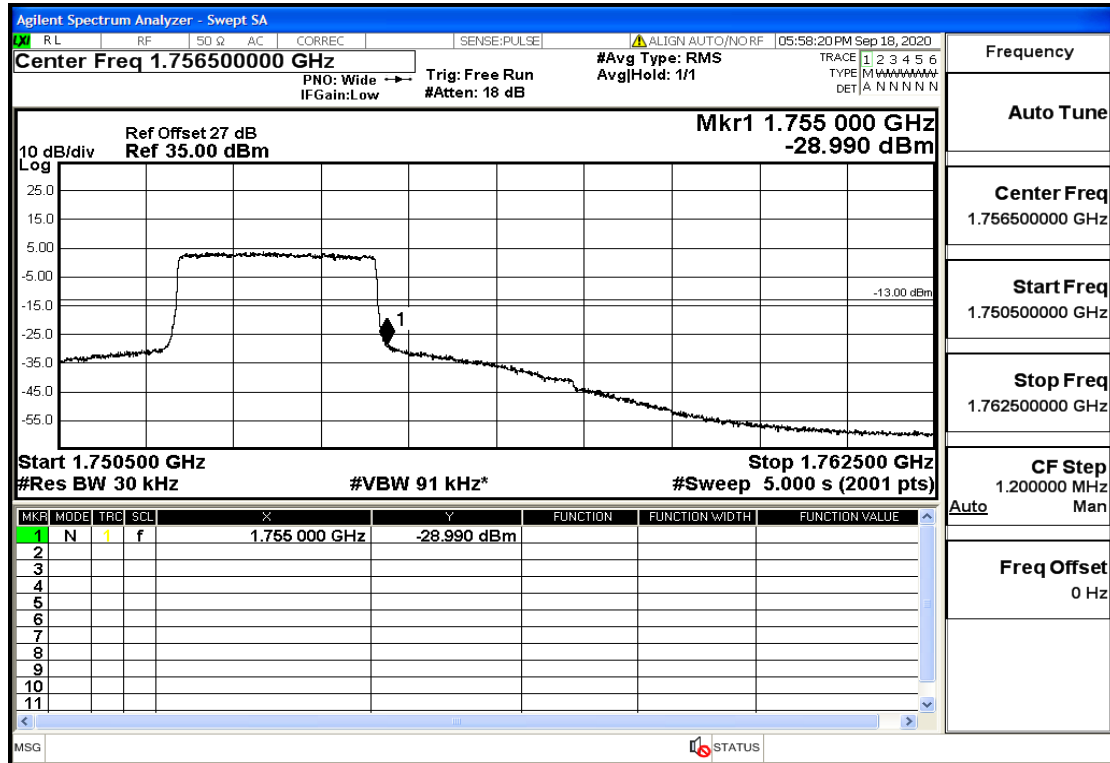

"Band4-3-1753.5-16QAM-15#LOW@Pass