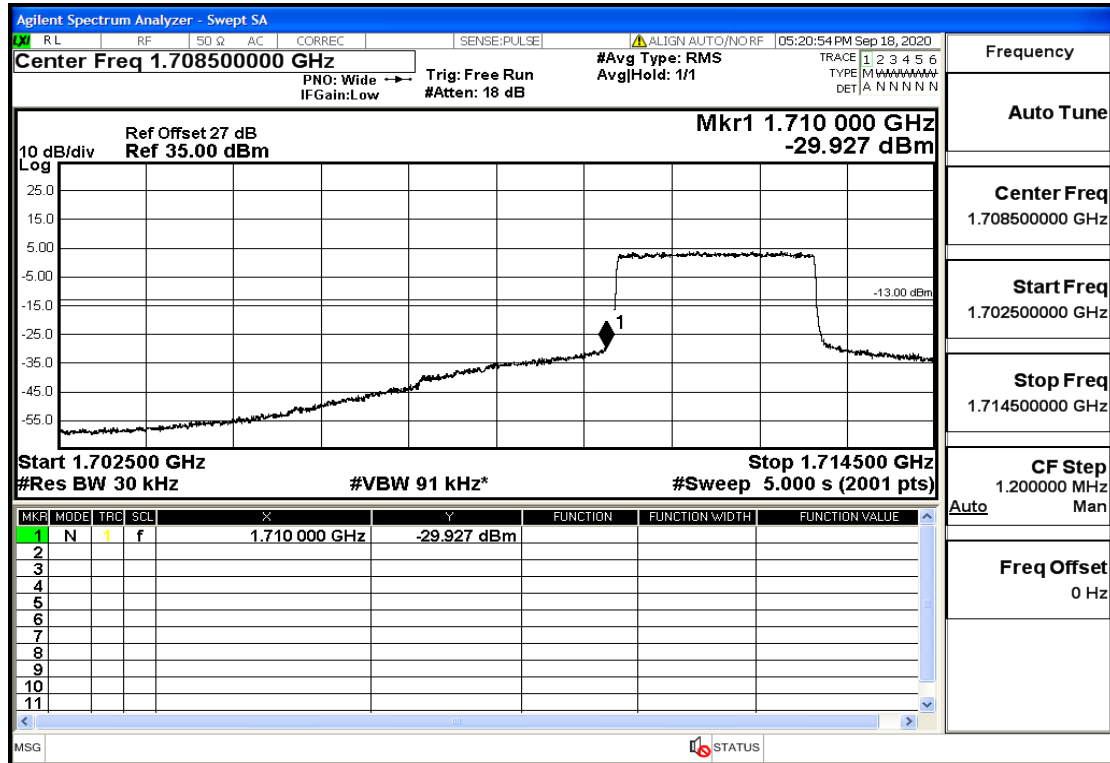

"Band4-3-1711.5-16QAM-15#LOW@Pass