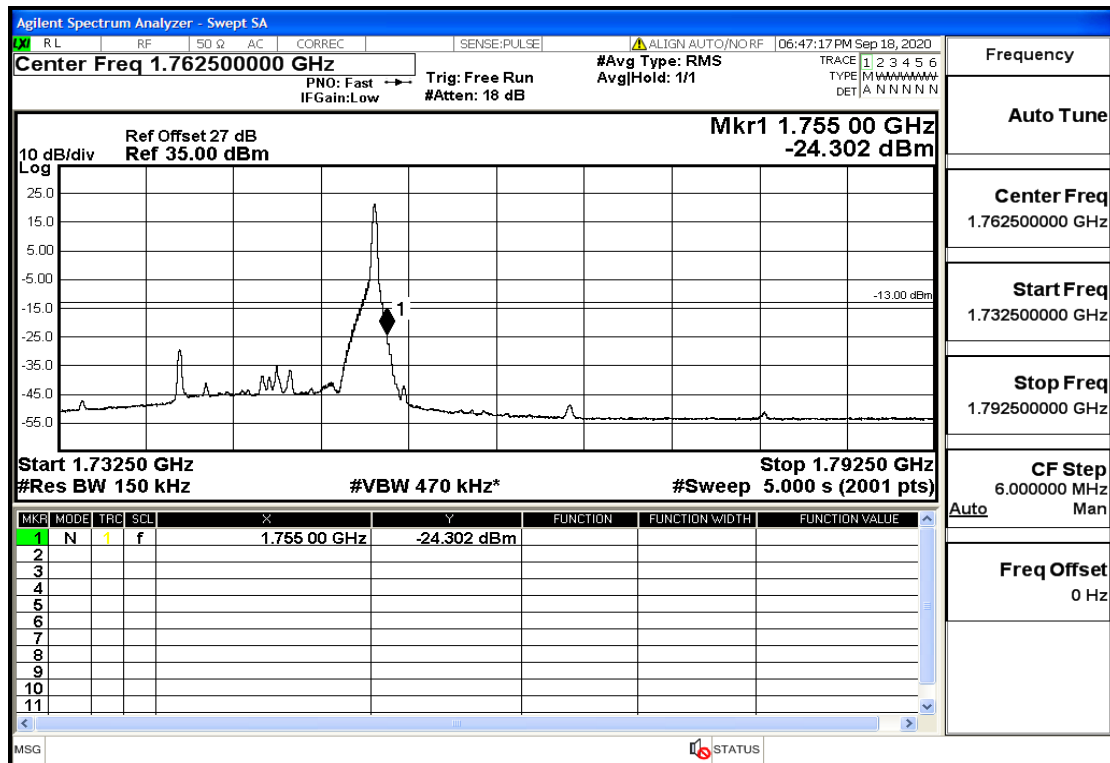

"Band4-15-1747.5-16QAM-1#HIGH@Pass