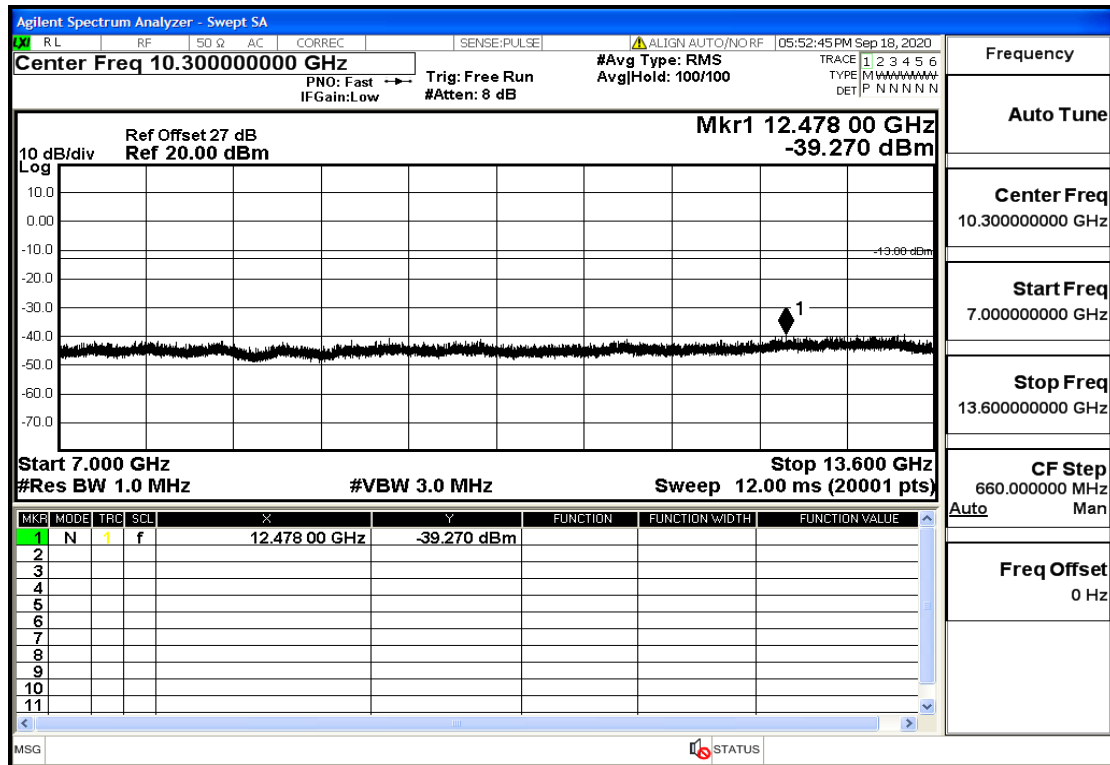

"OB4-3-1732.5-QPSK-1#LOW@13.6GHz-20GHz@Pass

"OB4-3-1732.5-QPSK-1#HIGH@30MHz-1GHz@Pass

"OB4-3-1732.5-QPSK-1#HIGH@1GHz-7GHz@Pass

"OB4-3-1732.5-QPSK-1#HIGH@7GHz-13.6GHz@Pass

"OB4-3-1732.5-QPSK-1#HIGH@13.6GHz-20GHz@Pass