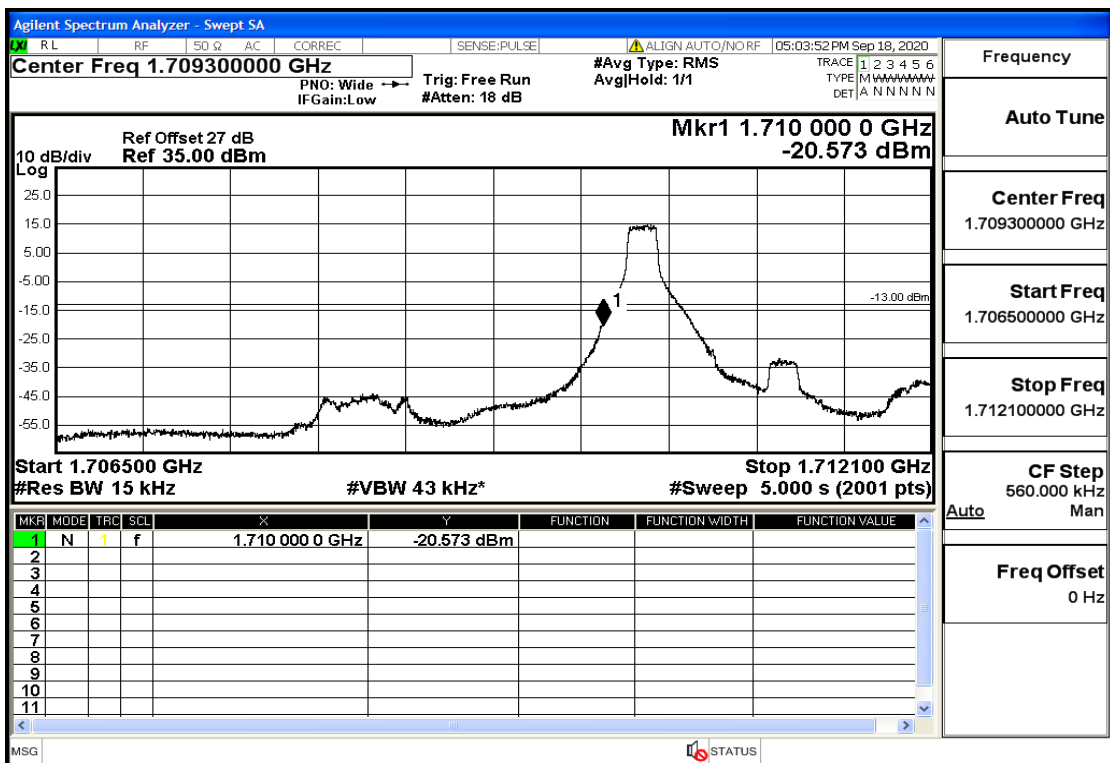

"Band4-1.4-1710.7-QPSK-1#LOW@Pass