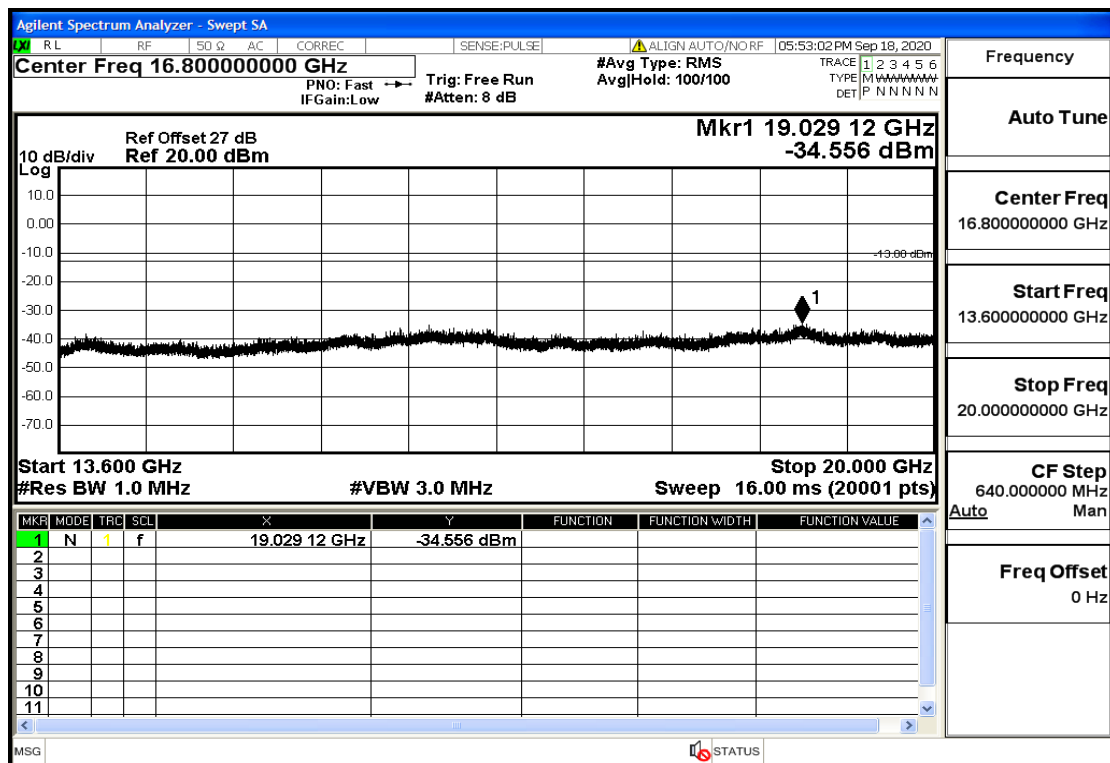

"OB4-3-1732.5-QPSK-1#LOW@13.6GHz-20GHz@Pass

"OB4-3-1732.5-QPSK-1#HIGH@30MHz-1GHz@Pass

"OB4-3-1732.5-QPSK-1#HIGH@1GHz-7GHz@Pass

"OB4-3-1732.5-QPSK-1#HIGH@7GHz-13.6GHz@Pass

"OB4-3-1732.5-QPSK-1#HIGH@13.6GHz-20GHz@Pass