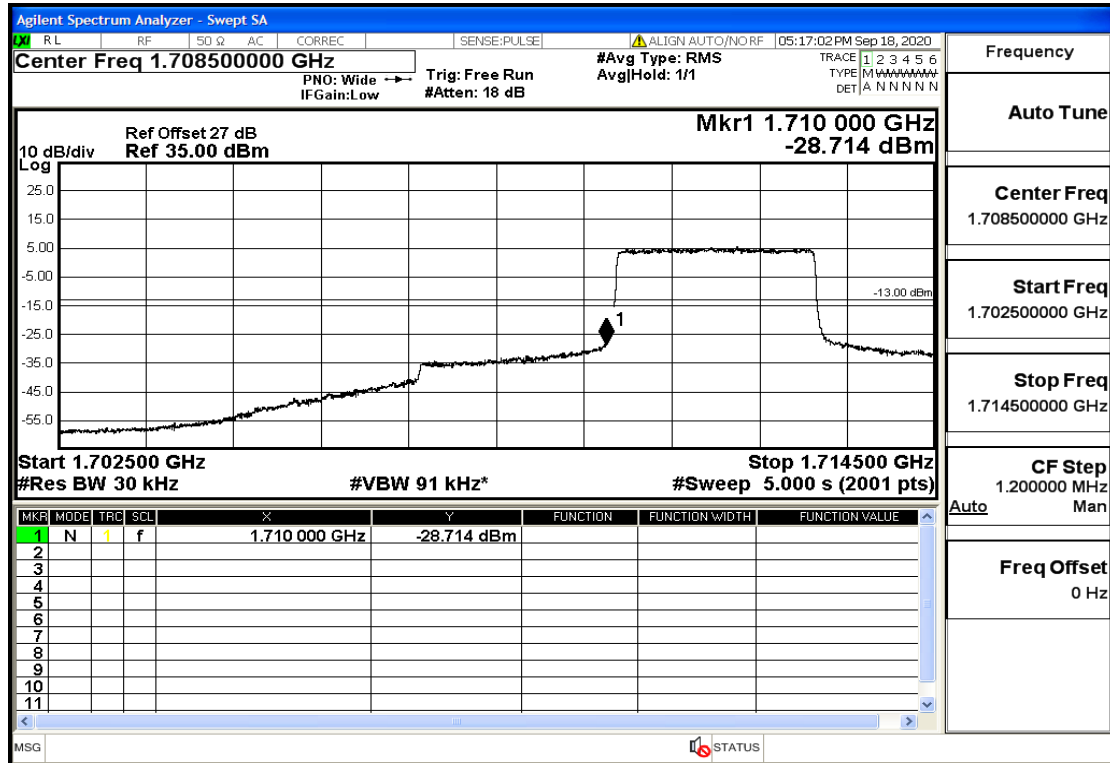

"Band4-3-1711.5-QPSK-15#LOW@Pass