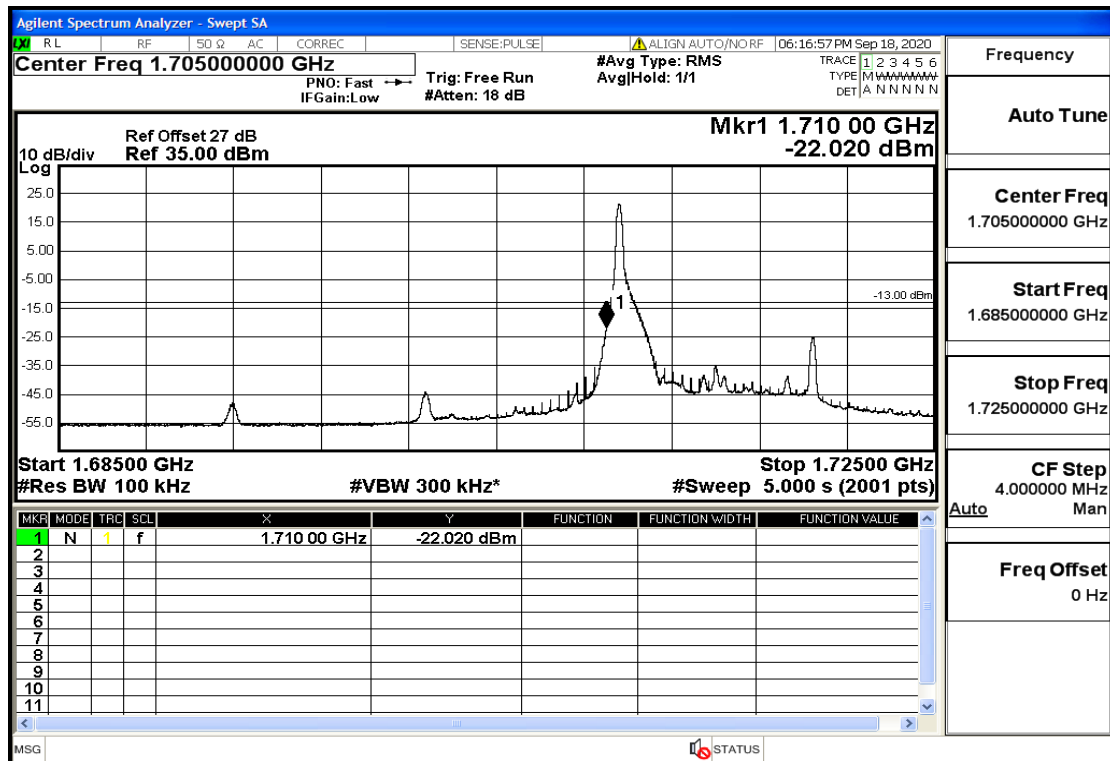

"Band4-10-1715-QPSK-1#LOW@Pass