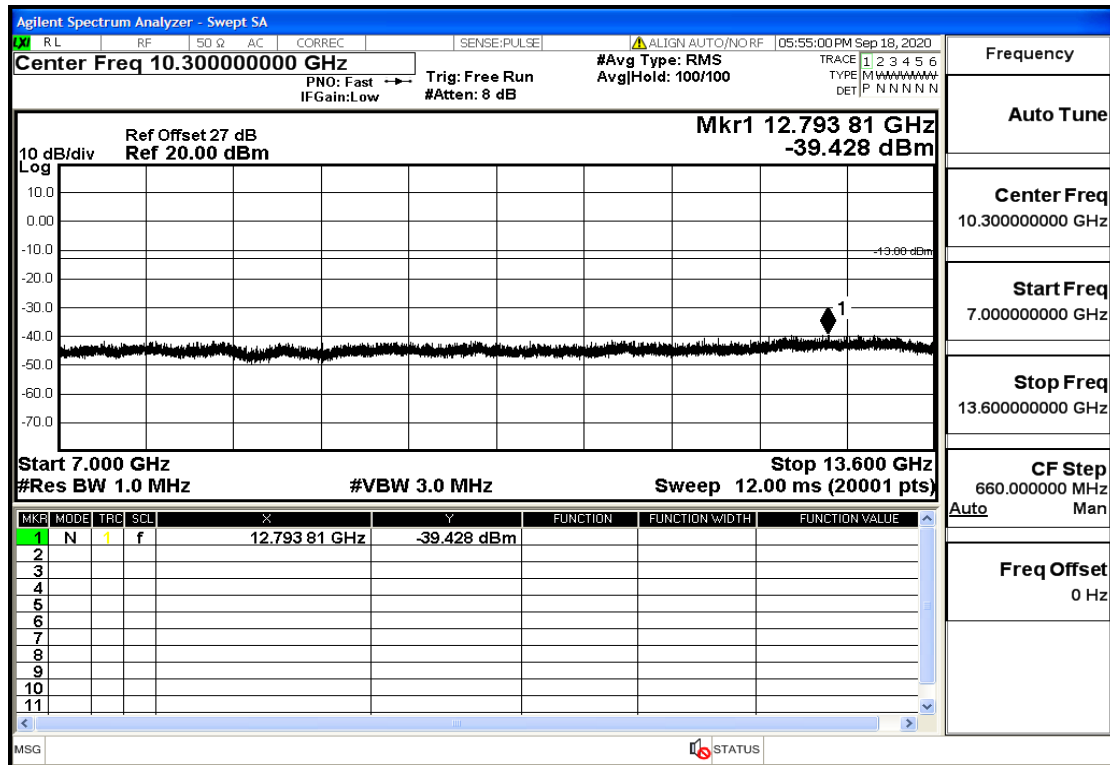

"OB4-3-1753.5-QPSK-15#LOW@7GHz-13.6GHz@Pass