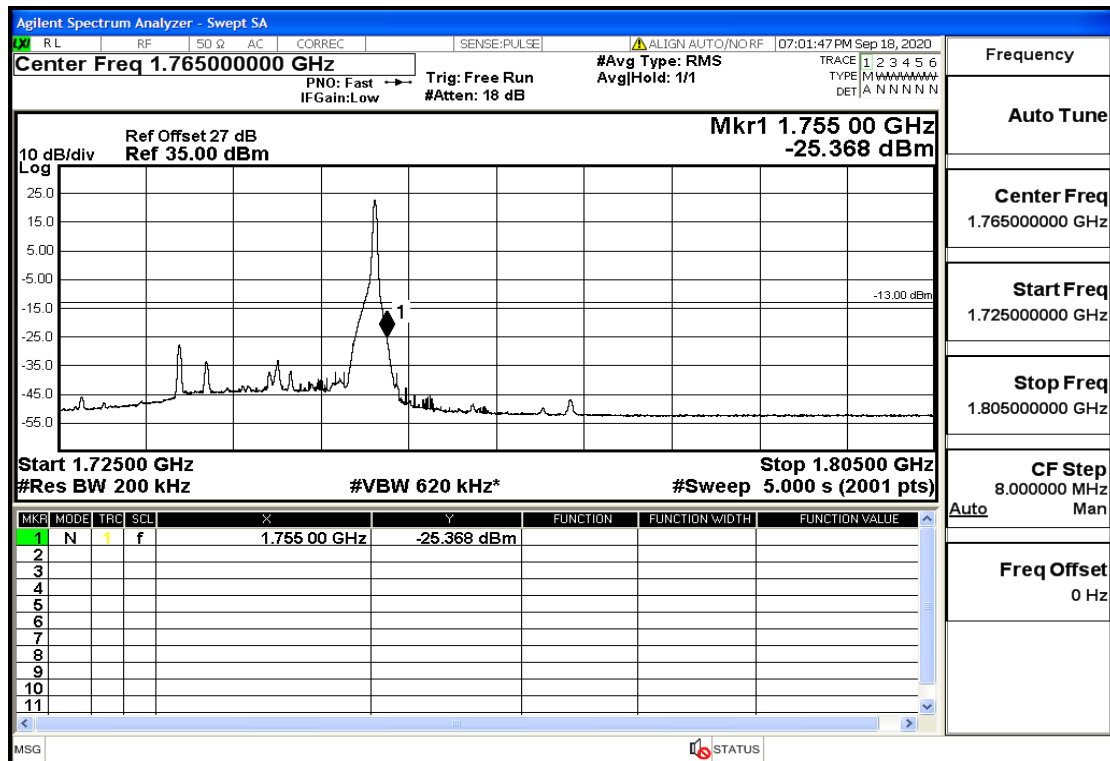

"Band4-20-1745-QPSK-1#HIGH@Pass