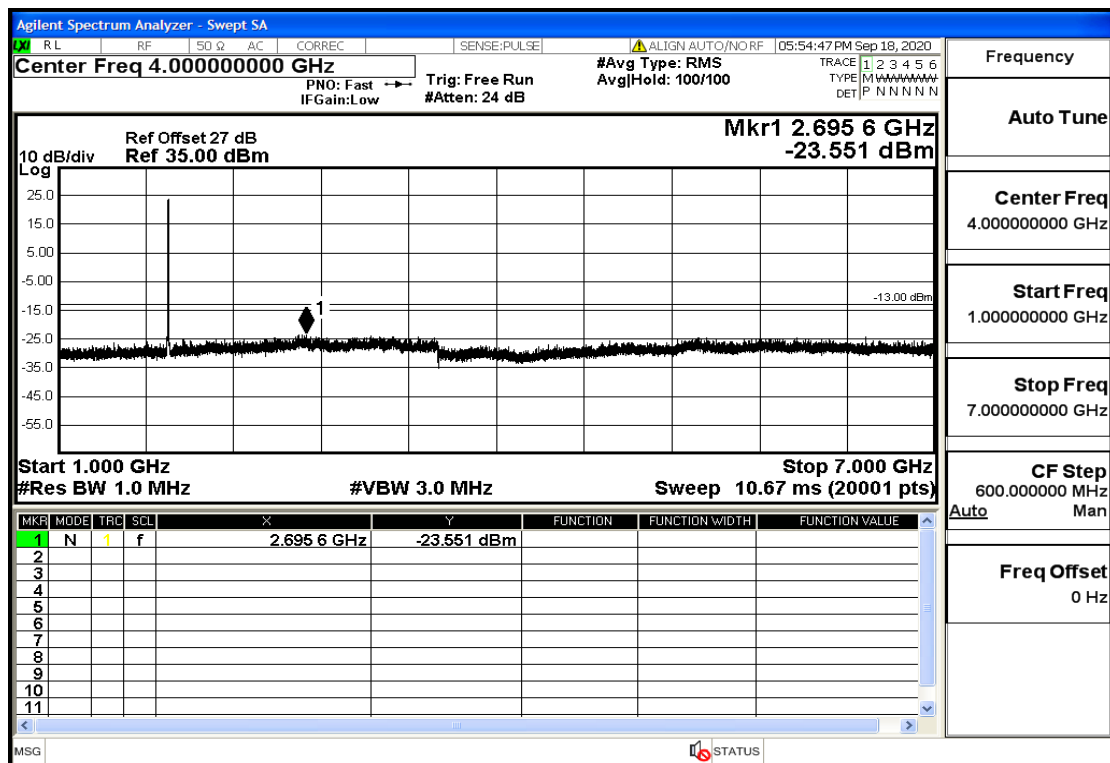

"OB4-3-1753.5-QPSK-15#LOW@1GHz-7GHz@Pass