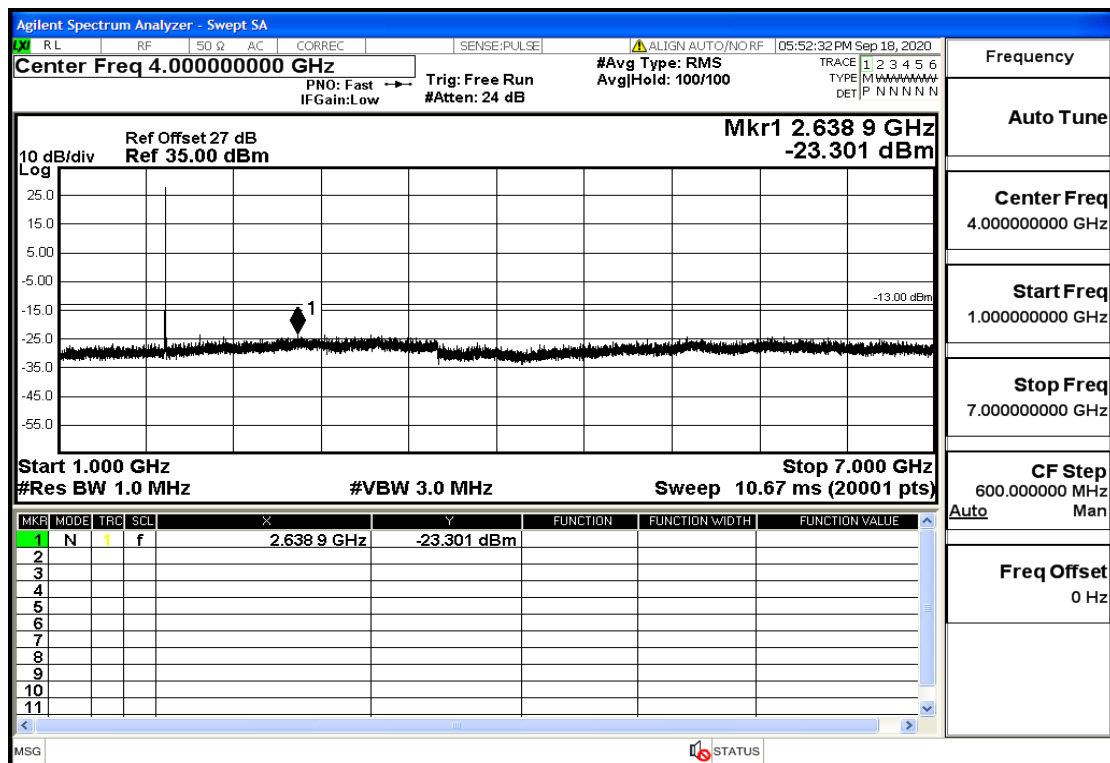

"OB4-3-1732.5-QPSK-1#HIGH@1GHz-7GHz@Pass