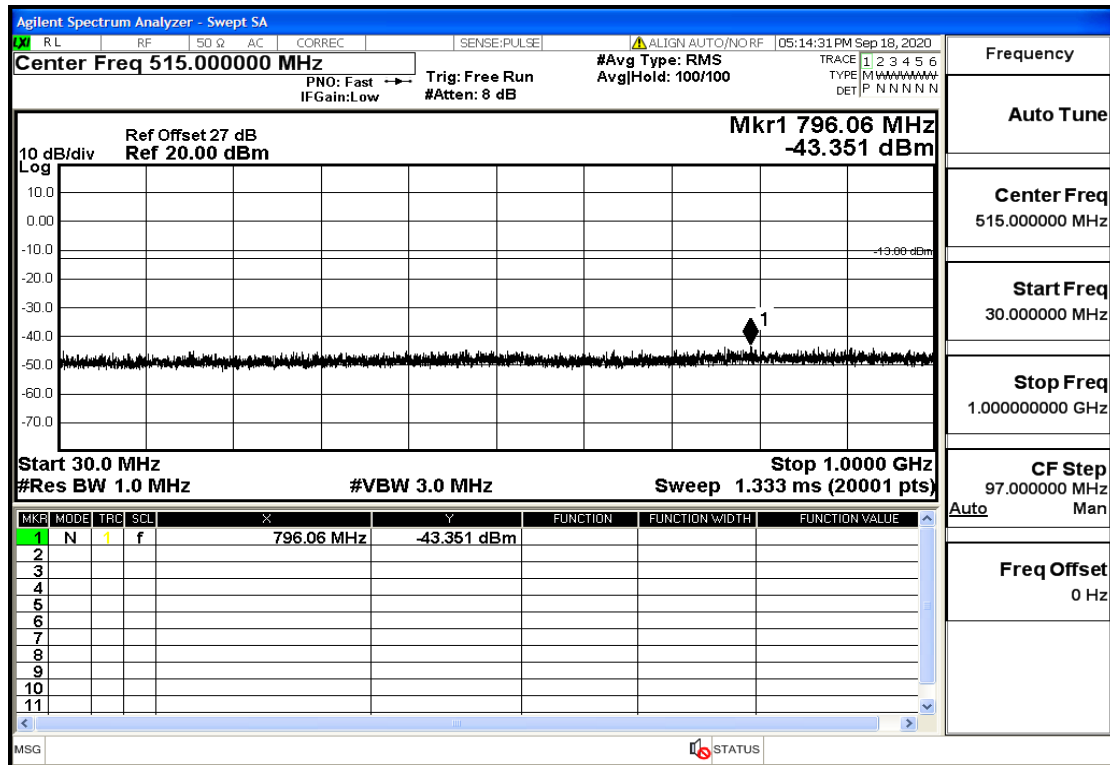

OB4-1.4-1754.3-QPSK-1#HIGH@30mHz-1GHz@Pass