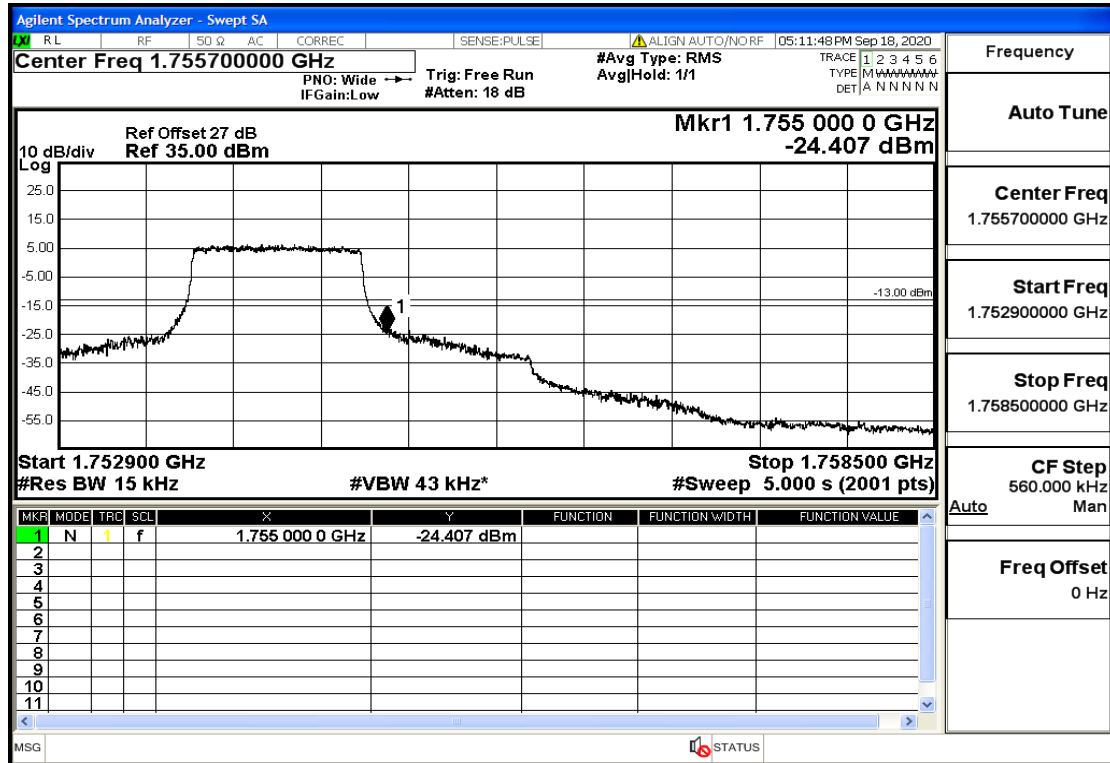

"Band4-1.4-1754.3-QPSK-6#LOW@Pass