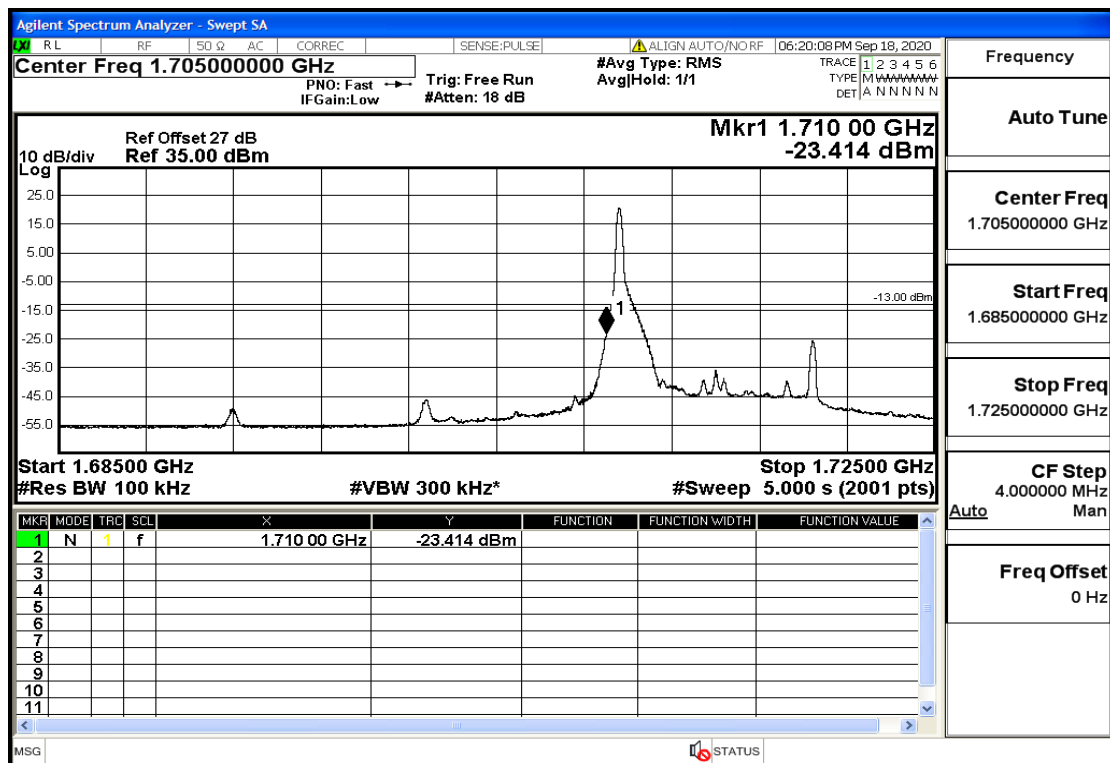

"Band4-10-1715-16QAM-1#LOW@Pass