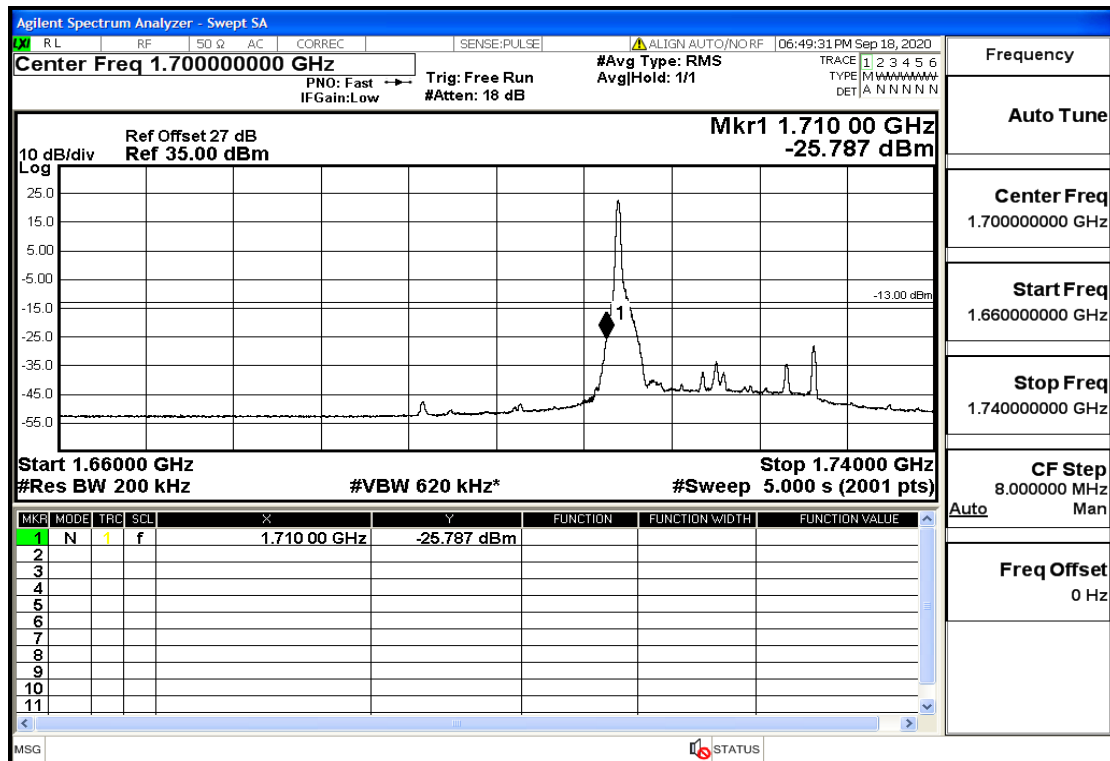

"Band4-20-1720-QPSK-1#LOW@Pass