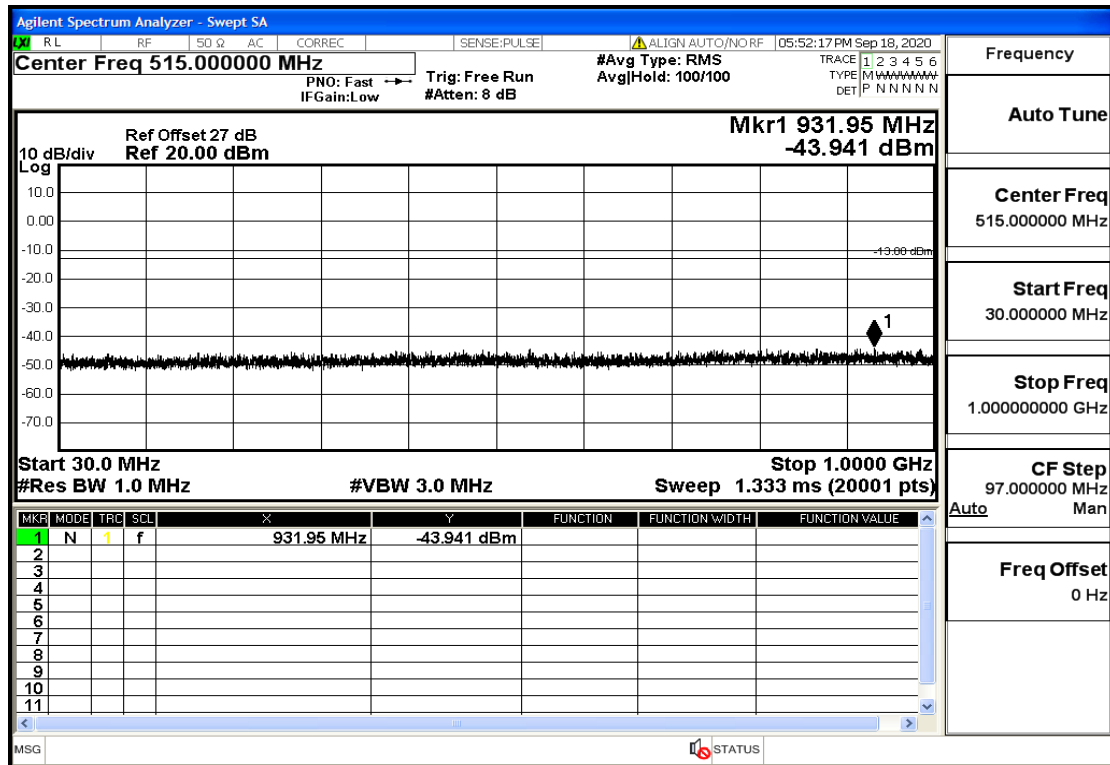

"OB4-3-1732.5-QPSK-1#HIGH@30MHz-1GHz@Pass