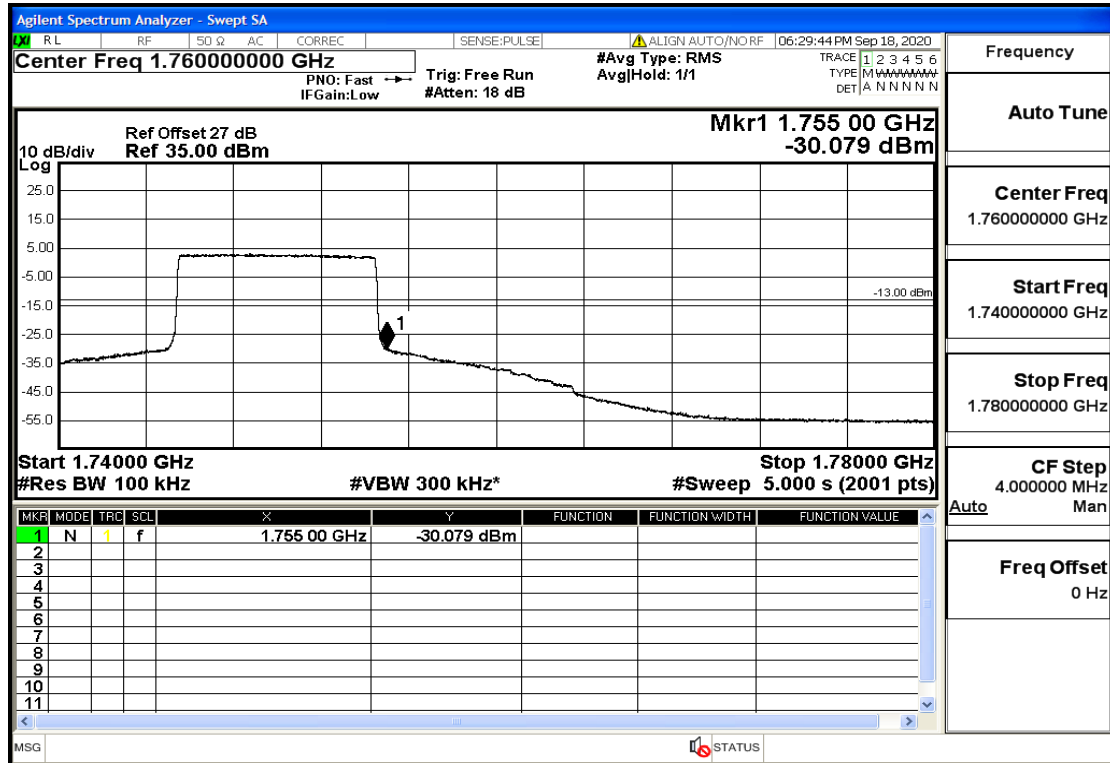

RF Test Data for LTE (Conducted Measurement)

Product Name: SMART PHONE

Trade Mark: IPRO

Test Model: S601

FCC ID: PQ4IPROS601

Environmental Conditions

Temperature:	22.8°C
Relative Humidity:	56%
ATM Pressure:	100.0 kPa
Test Engineer:	Anna Hu
Supervised by:	Hugo Chen
NOTE	For Band 4

"Band4-10-1715-16QAM-1#LOW@Pass

"Band4-10-1750-QPSK-50#LOW@Pass

"Band4-10-1750-QPSK-1#HIGH@Pass

"Band4-10-1750-16QAM-50#LOW@Pass

"Band4-10-1750-16QAM-1#HIGH@Pass

"Band4-15-1717.5-QPSK-75#LOW@Pass

"Band4-15-1717.5-QPSK-1#LOW@Pass