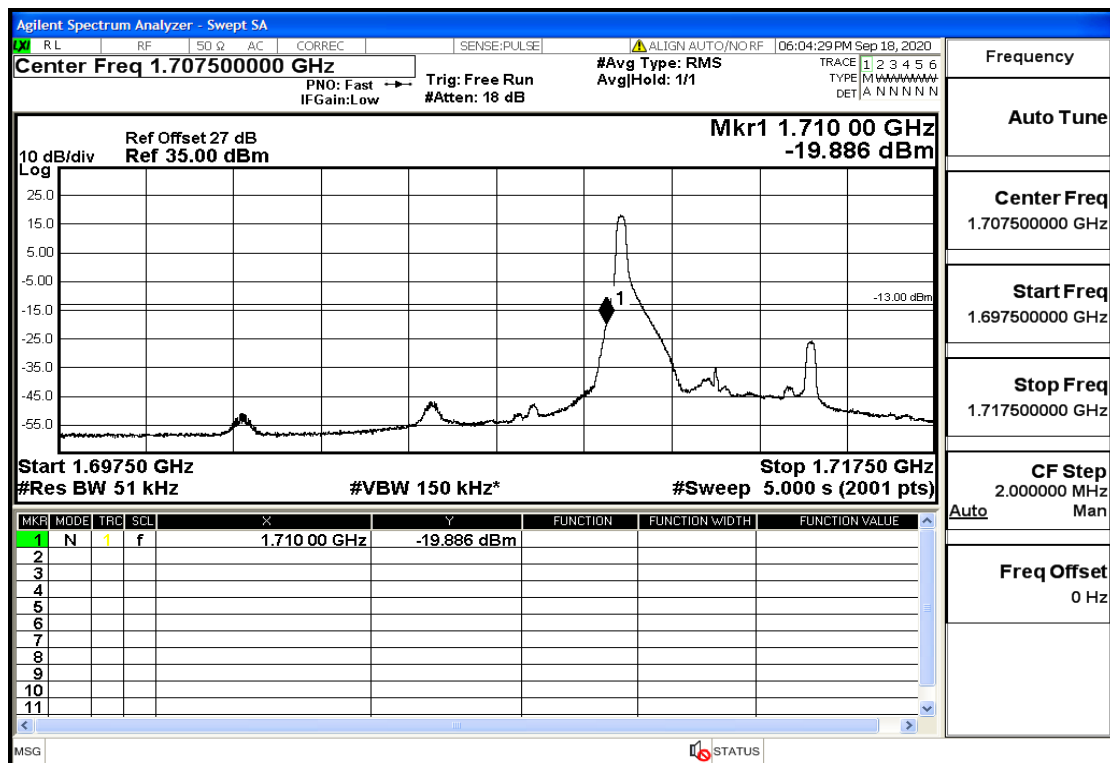

"Band4-5-1712.5-16QAM-1#LOW@Pass