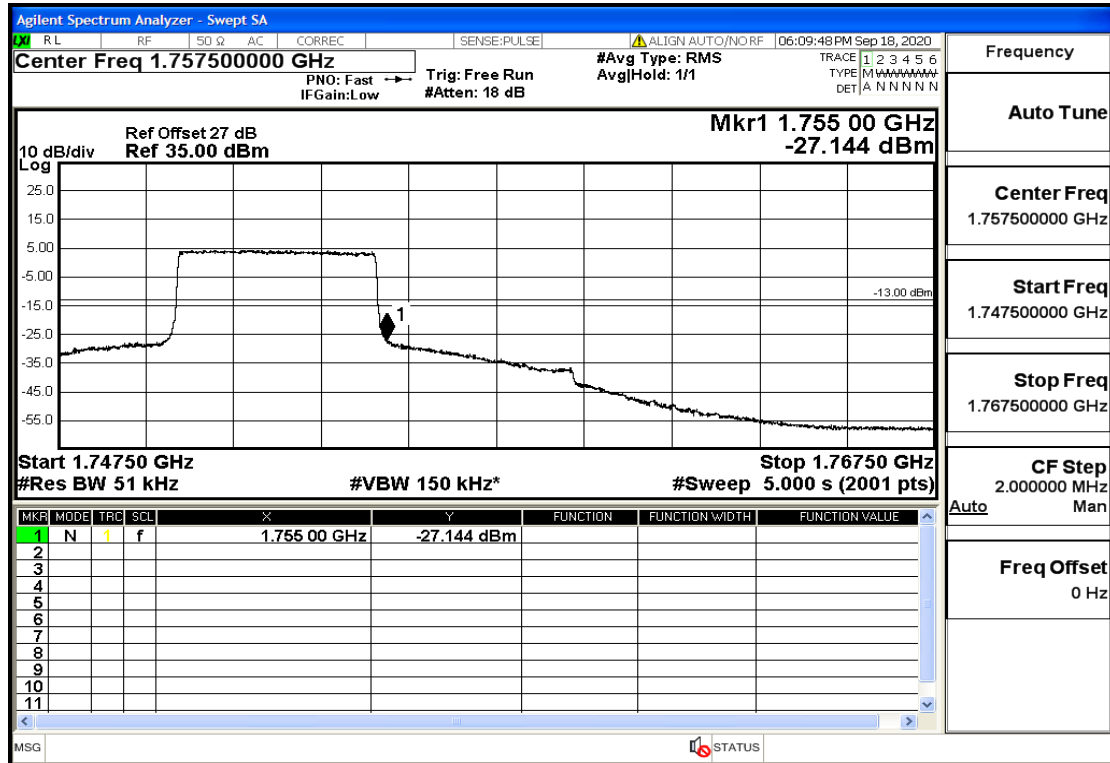

"Band4-5-1752.5-QPSK-25#LOW@Pass