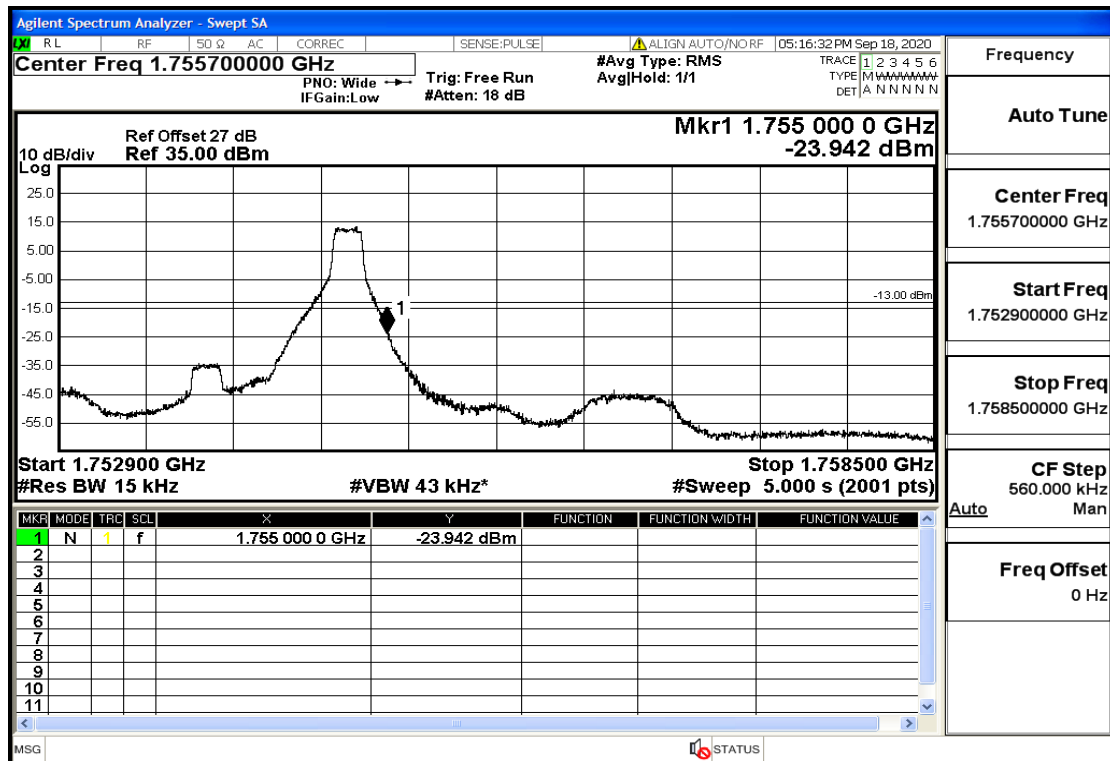

"Band4-1.4-1754.3-16QAM-1#HIGH@Pass