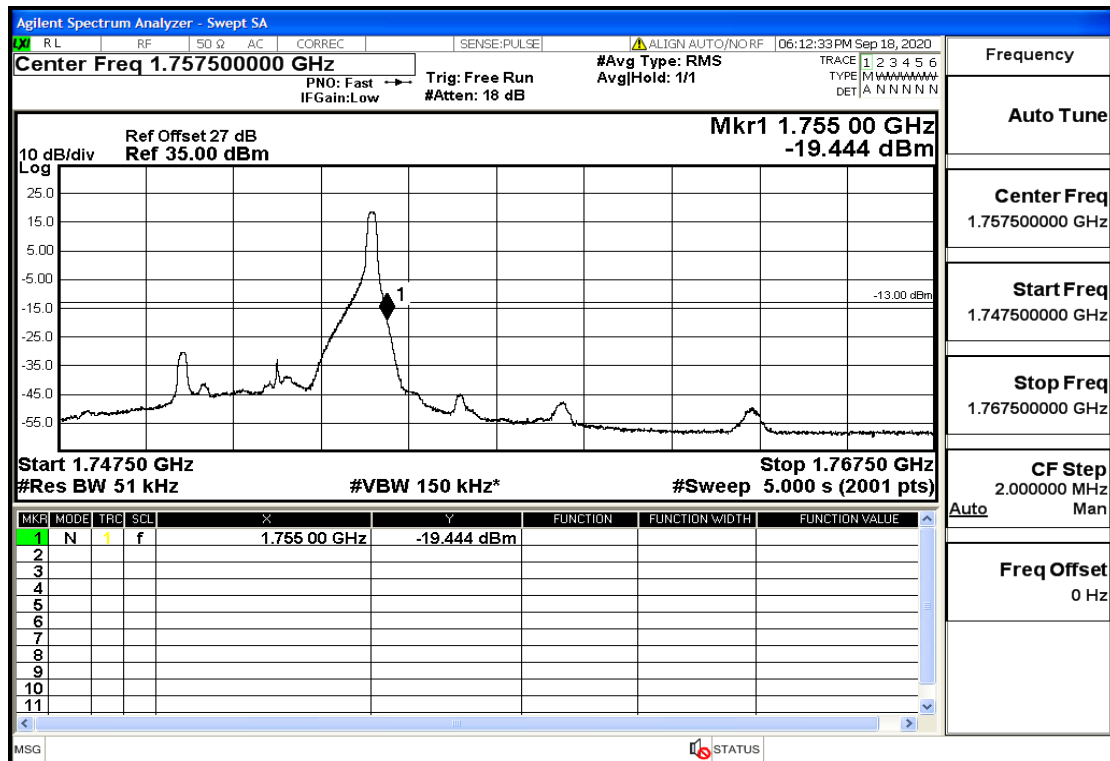

"Band4-5-1752.5-QPSK-1#HIGH@Pass