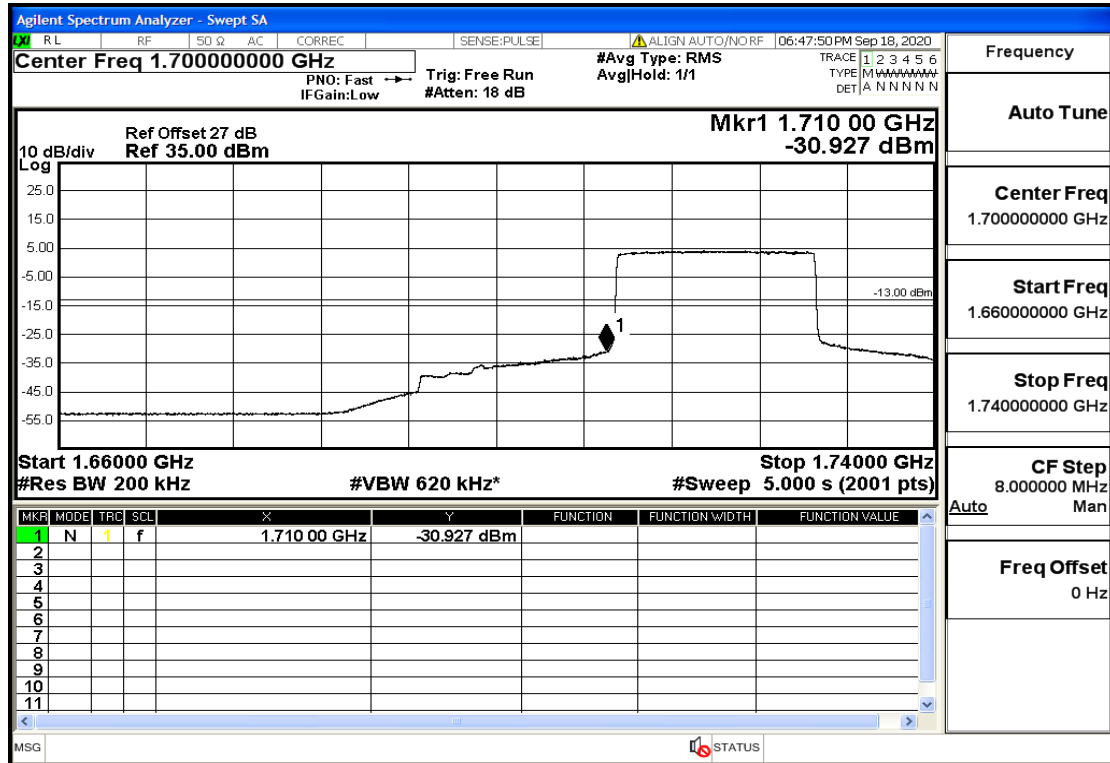

"Band4-20-1720-QPSK-100#LOW@Pass