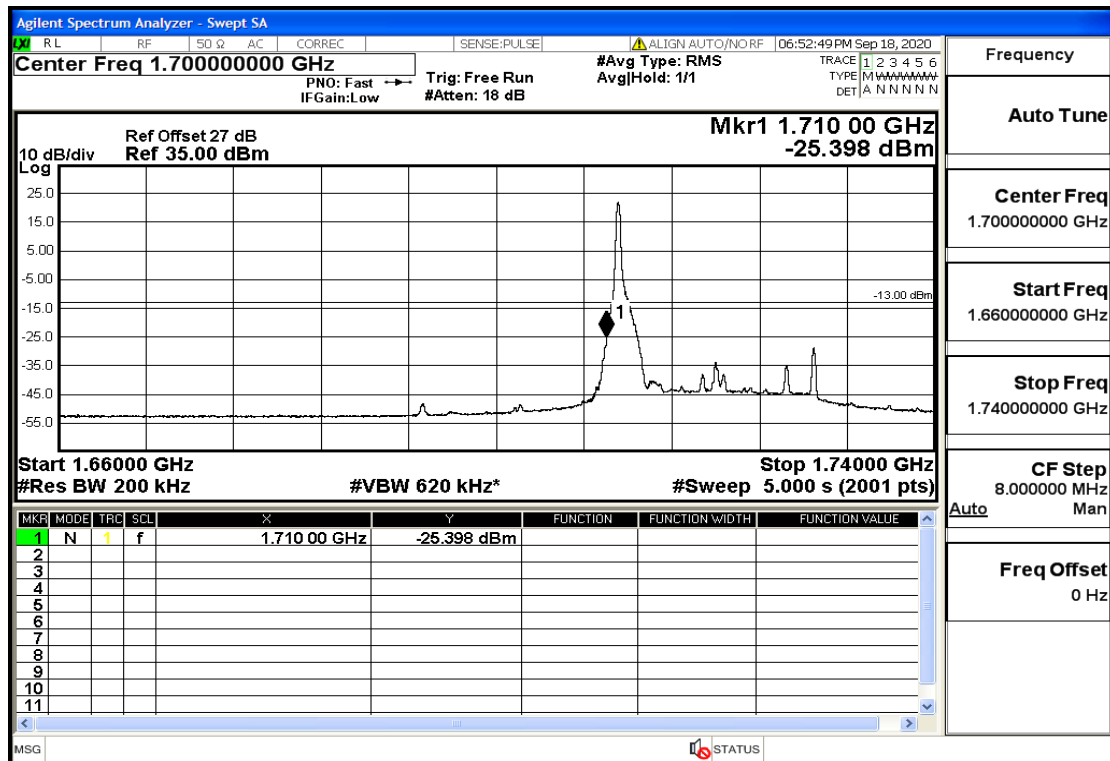

"Band4-20-1720-16QAM-1#LOW@Pass