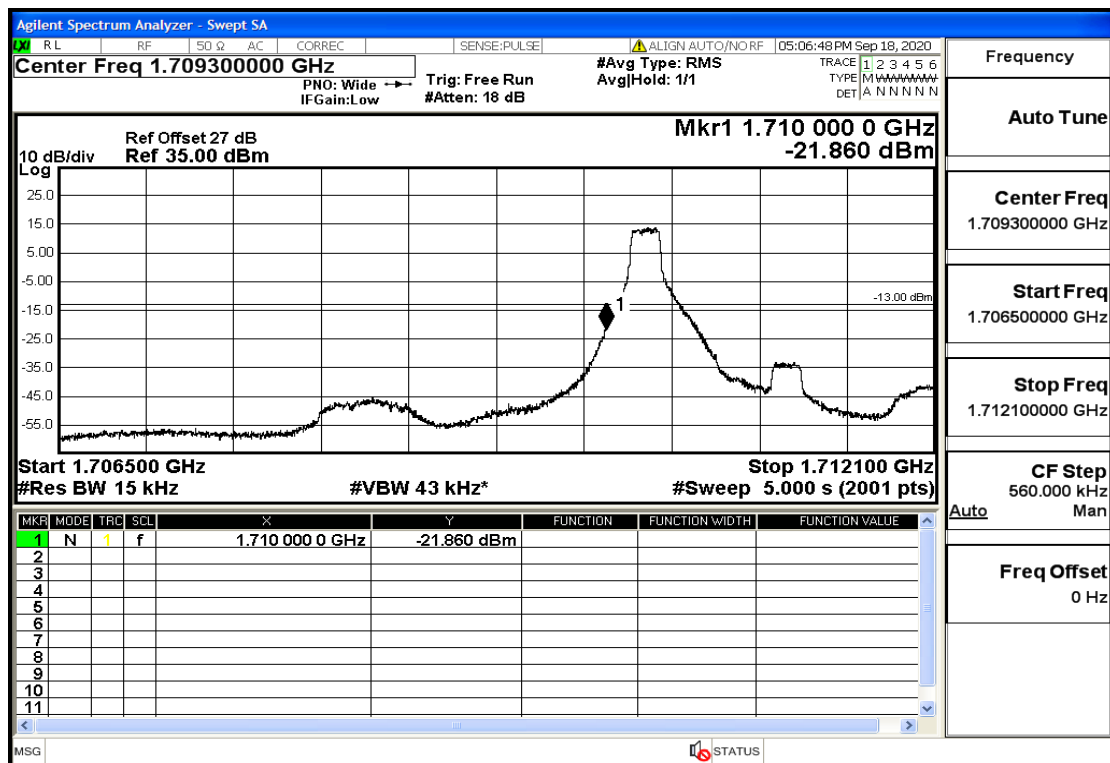

"Band4-1.4-1710.7-16QAM-1#LOW@Pass