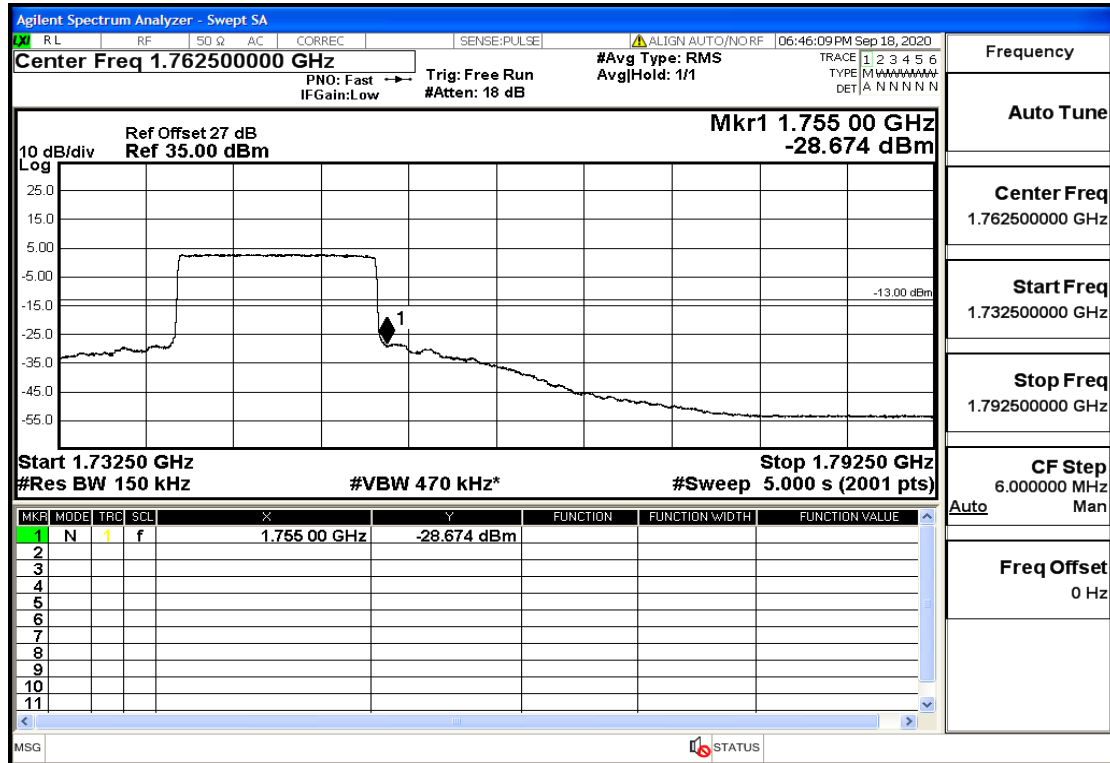

"Band4-15-1747.5-16QAM-75#LOW@Pass