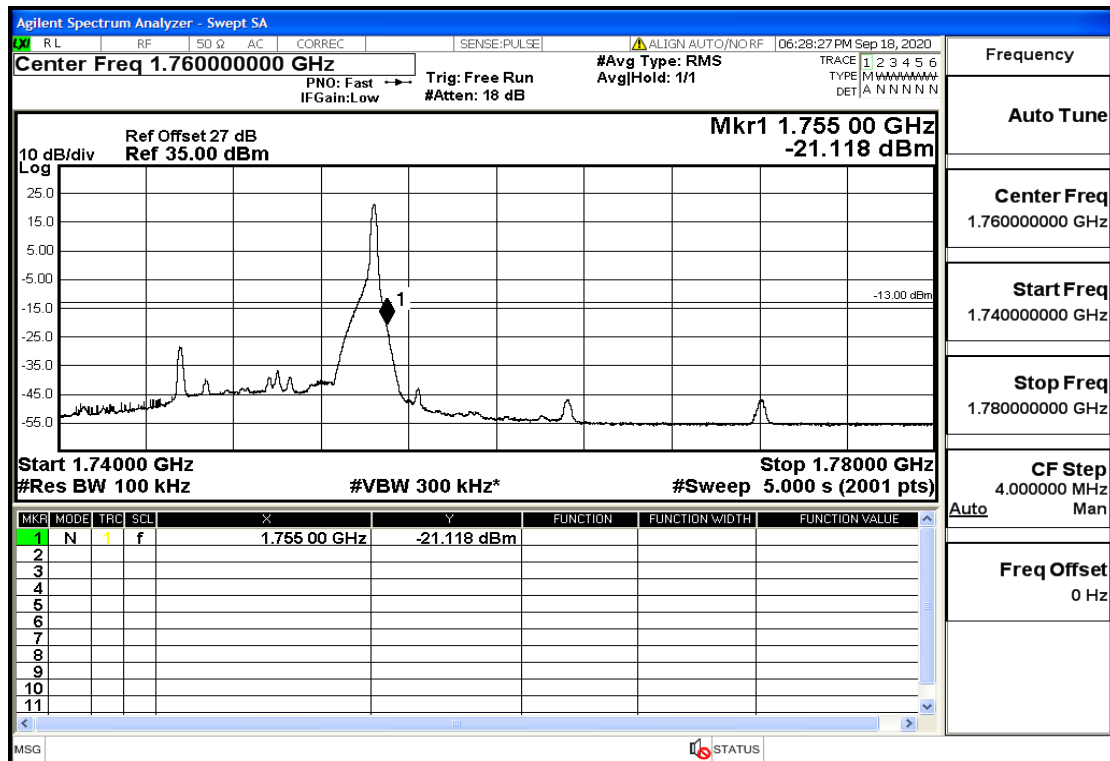

"Band4-10-1750-QPSK-1#HIGH@Pass