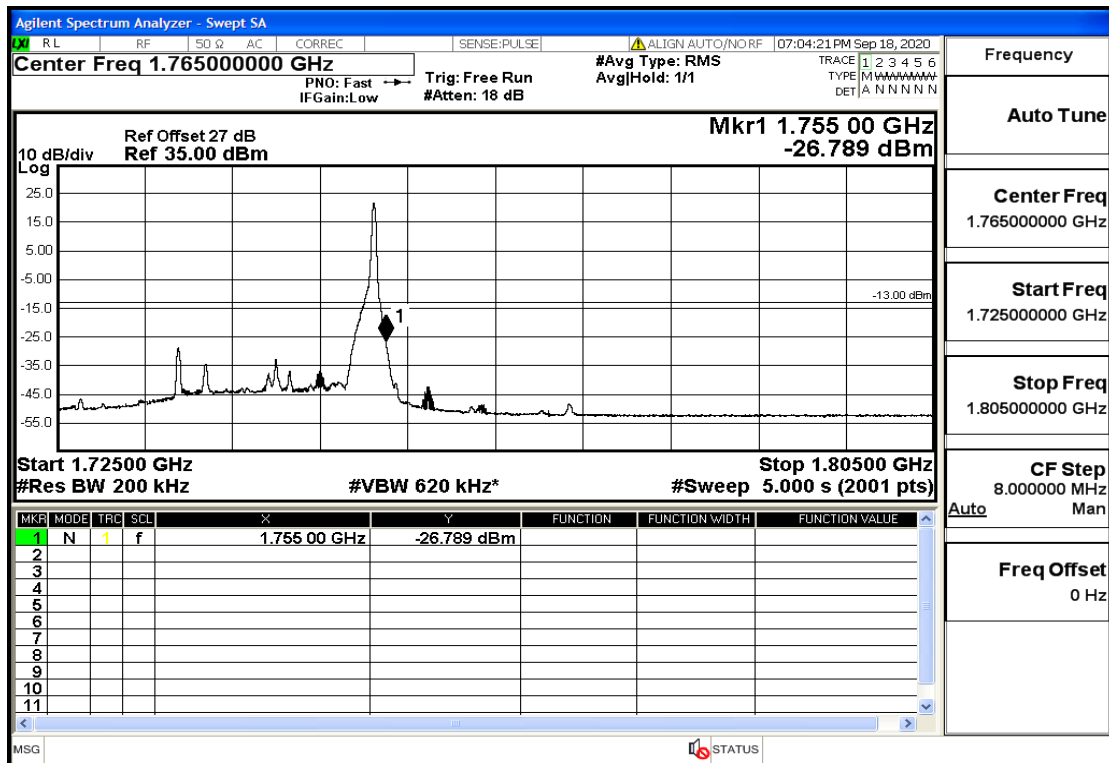

"Band4-20-1745-16QAM-1#HIGH@Pass