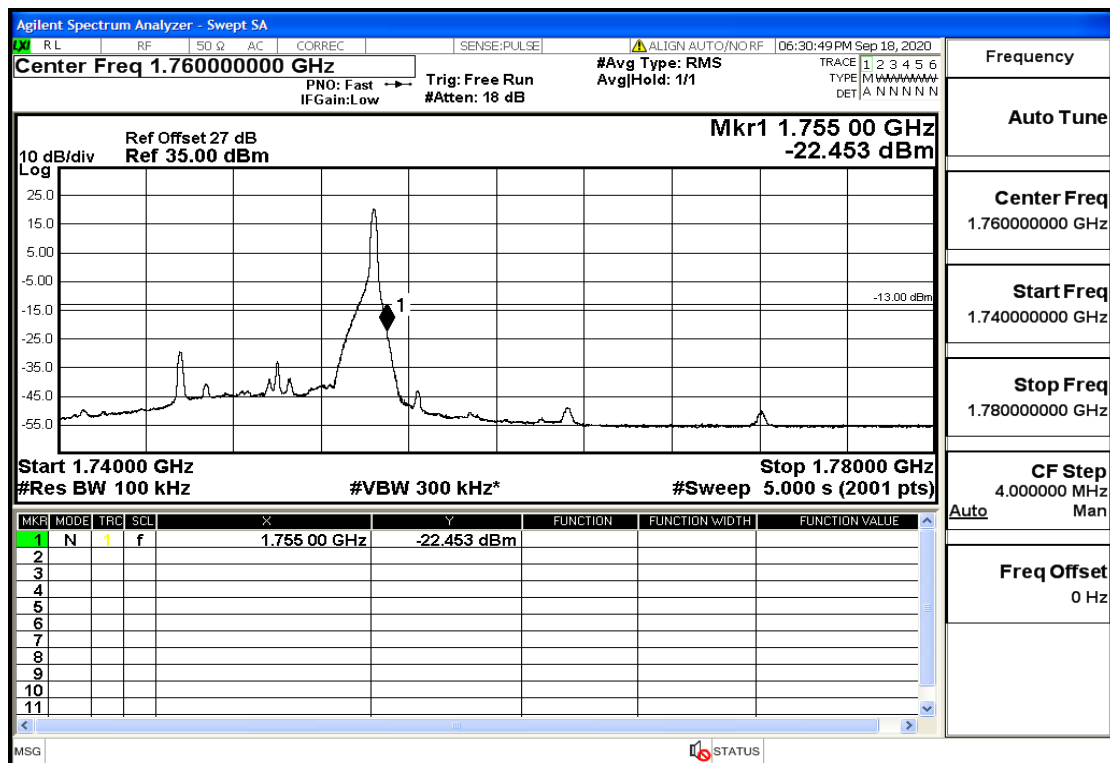

"Band4-10-1750-16QAM-1#HIGH@Pass