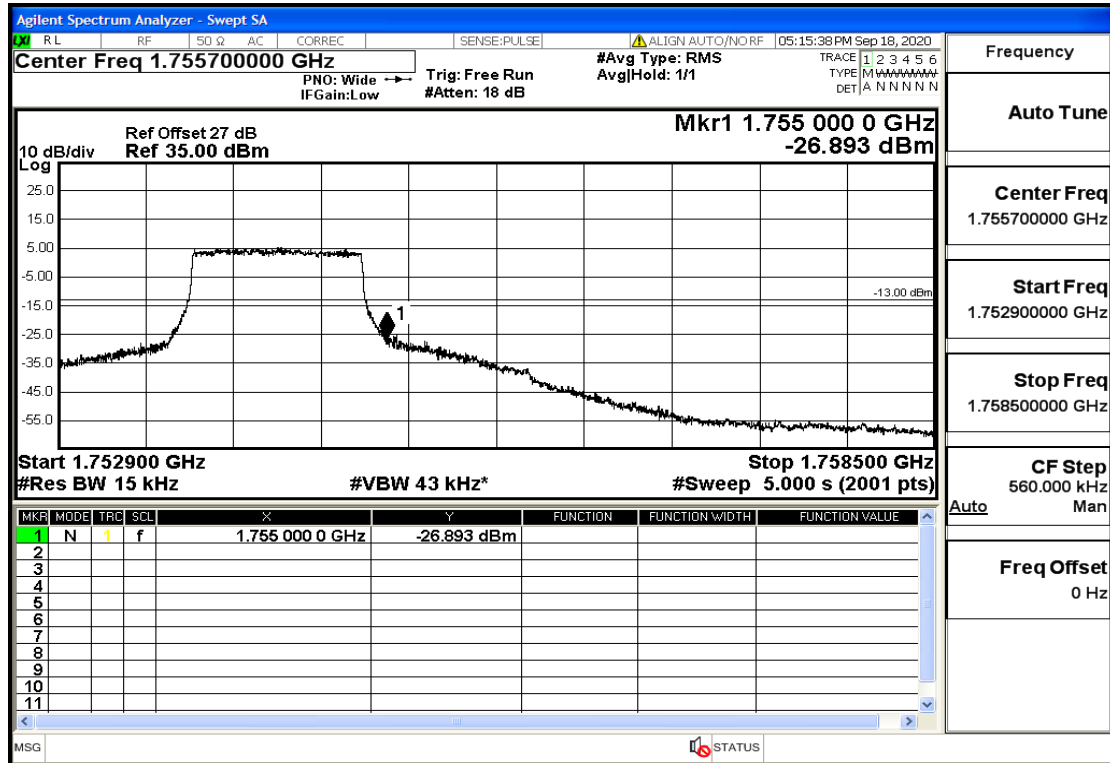

"Band4-1.4-1754.3-16QAM-6#LOW@Pass