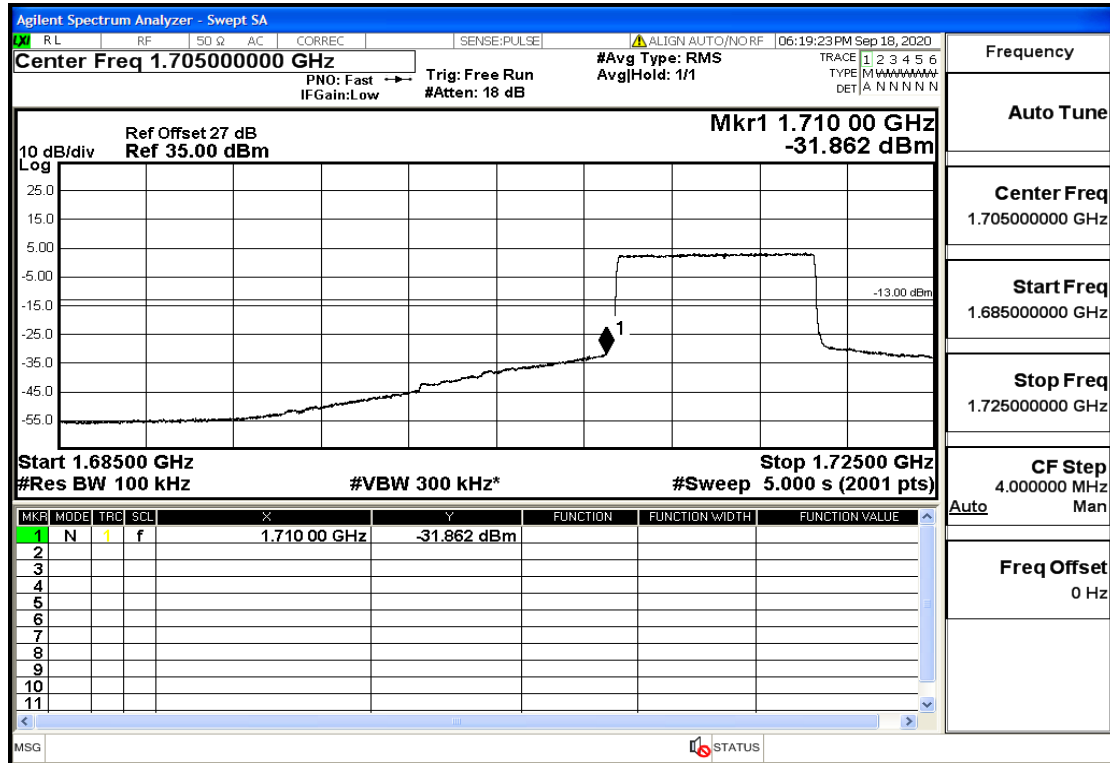

RF Test Data for LTE (Conducted Measurement)

Product Name: SMART PHONE

Trade Mark: IPRO

Test Model: S601

FCC ID: PQ4IPROS601

Environmental Conditions

Temperature:	22.8°C
Relative Humidity:	56%
ATM Pressure:	100.0 kPa
Test Engineer:	Anna Hu
Supervised by:	Hugo Chen
NOTE	For Band 4

"Band4-5-1752.5-QPSK-25#LOW@Pass

"Band4-5-1752.5-QPSK-1#HIGH@Pass

"Band4-5-1752.5-16QAM-25#LOW@Pass

"Band4-5-1752.5-16QAM-1#HIGH@Pass

"Band4-10-1715-QPSK-50#LOW@Pass

"Band4-10-1715-QPSK-1#LOW@Pass

"Band4-10-1715-16QAM-50#LOW@Pass