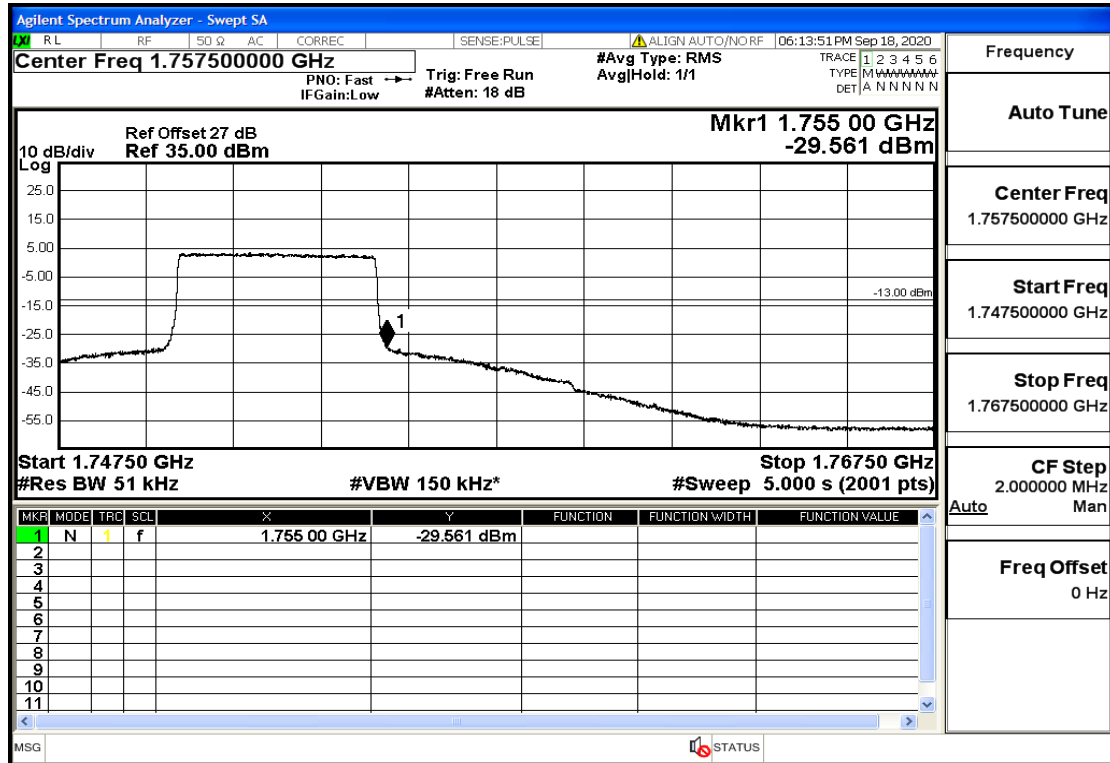

"Band4-5-1752.5-16QAM-25#LOW@Pass