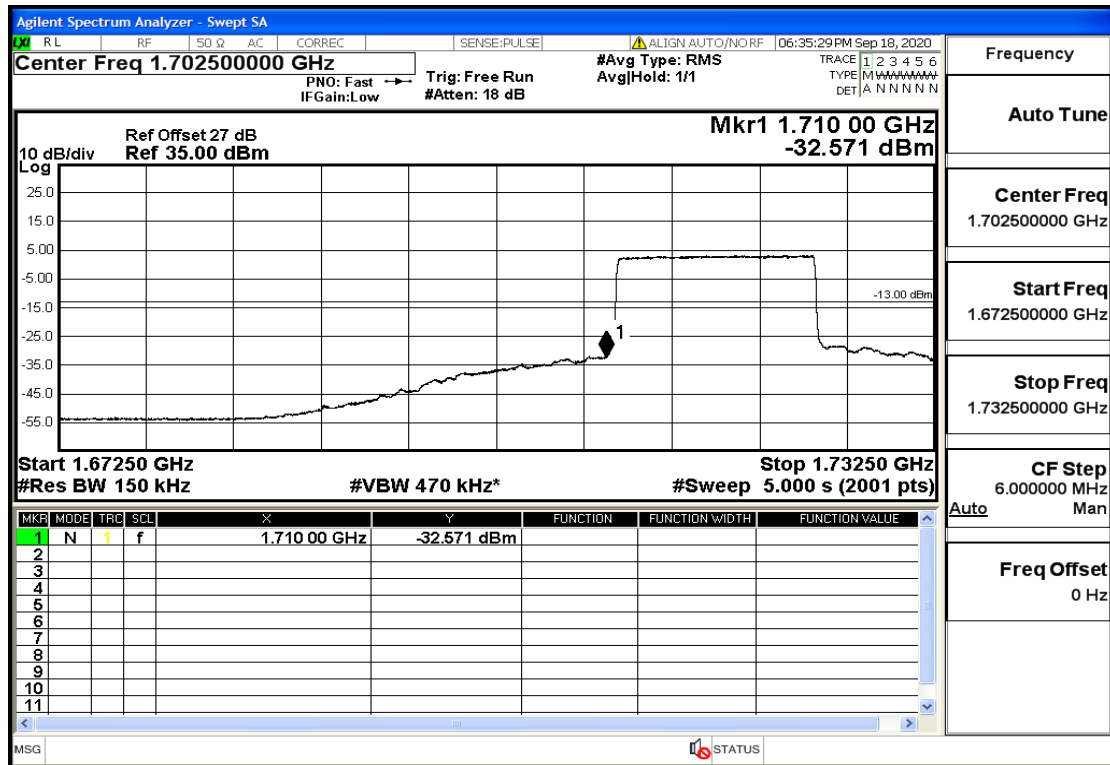

"Band4-15-1717.5-16QAM-75#LOW@Pass