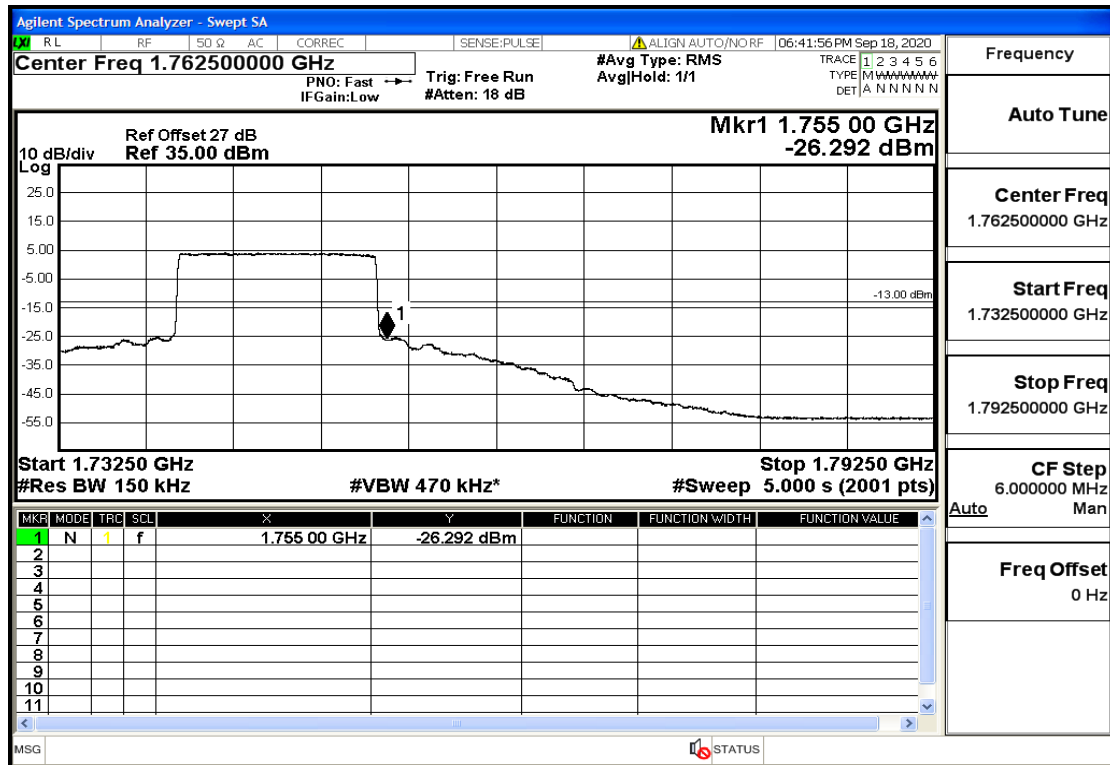

"Band4-15-1747.5-QPSK-75#LOW@Pass