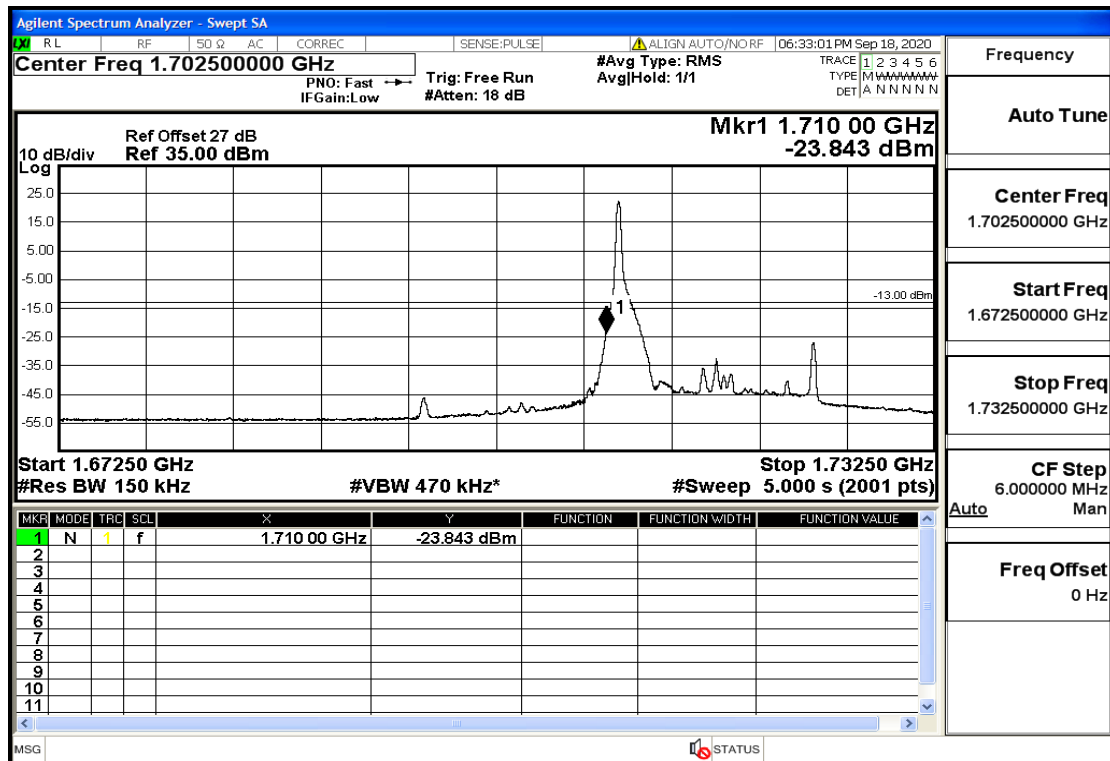

"Band4-15-1717.5-QPSK-1#LOW@Pass