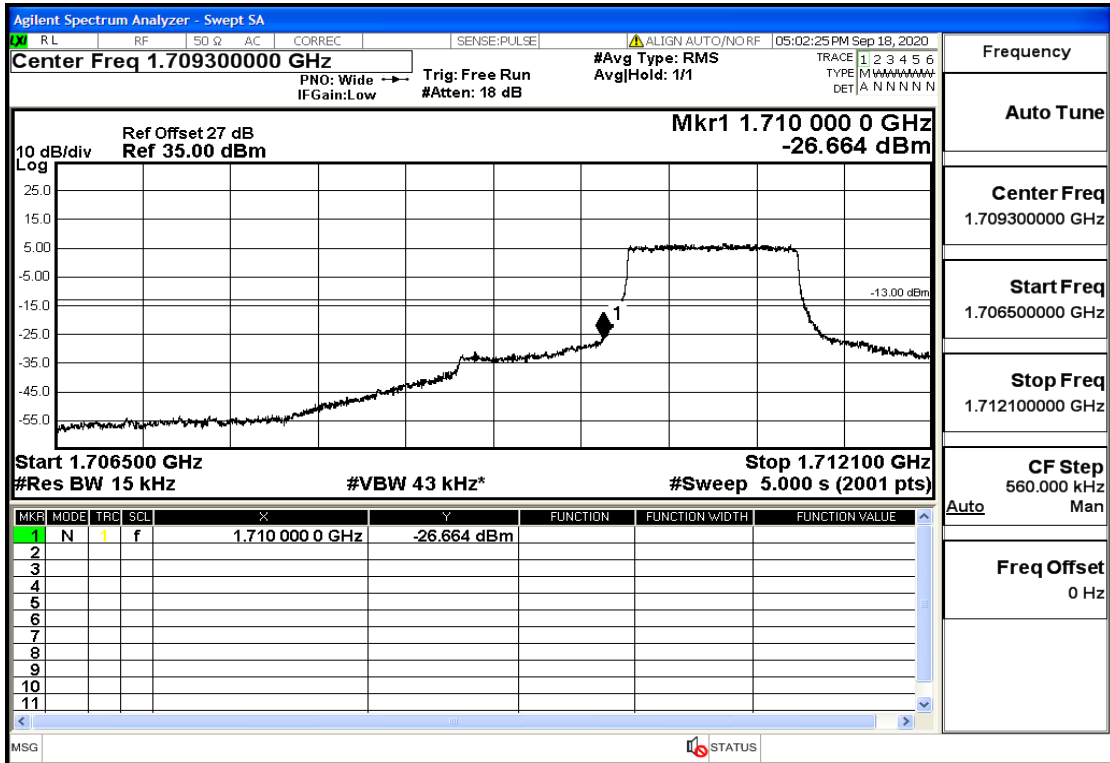

Band4-1.4-1710.7-QPSK-6#LOW@Pass