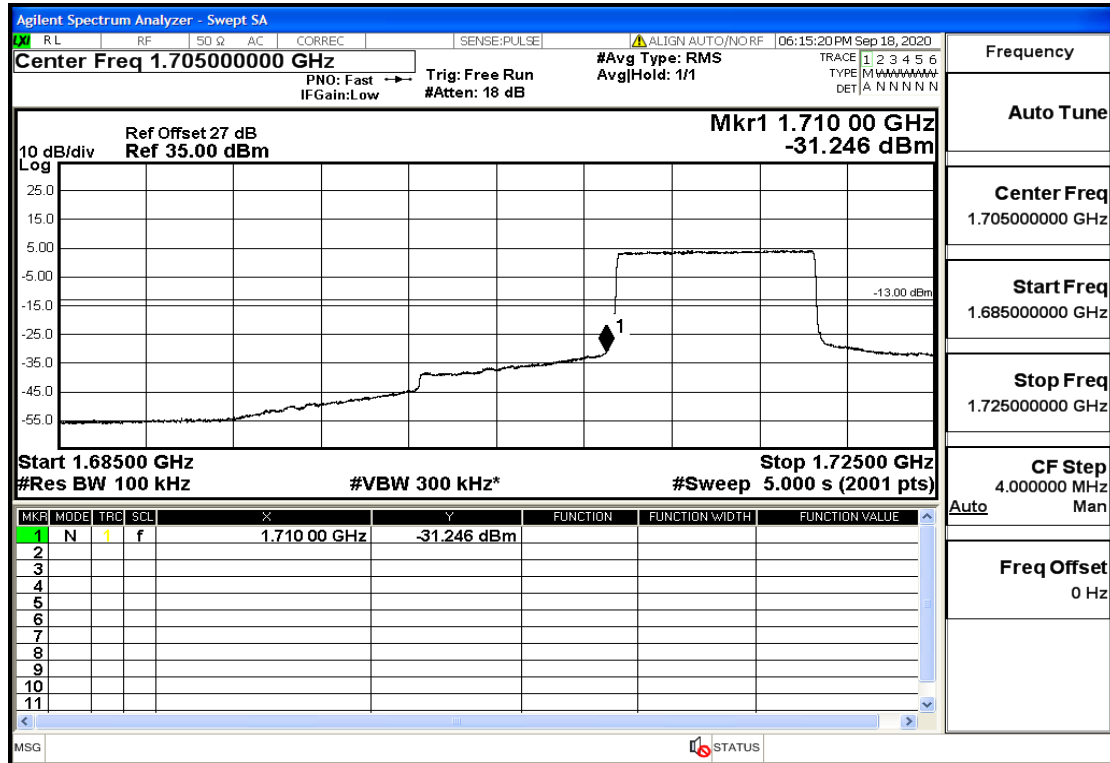

RF Test Data for LTE (Conducted Measurement)

Product Name: SMART PHONE

Trade Mark: IPRO

Test Model: S601

FCC ID: PQ4IPROS601

Environmental Conditions

Temperature:	22.8°C
Relative Humidity:	56%
ATM Pressure:	100.0 kPa
Test Engineer:	Anna Hu
Supervised by:	Hugo Chen
NOTE	For Band 4

"Band4-5-1752.5-QPSK-25#LOW@Pass

"Band4-5-1752.5-QPSK-1#HIGH@Pass

"Band4-5-1752.5-16QAM-25#LOW@Pass

"Band4-5-1752.5-16QAM-1#HIGH@Pass

"Band4-10-1715-QPSK-50#LOW@Pass

"Band4-10-1715-QPSK-1#LOW@Pass

"Band4-10-1715-16QAM-50#LOW@Pass