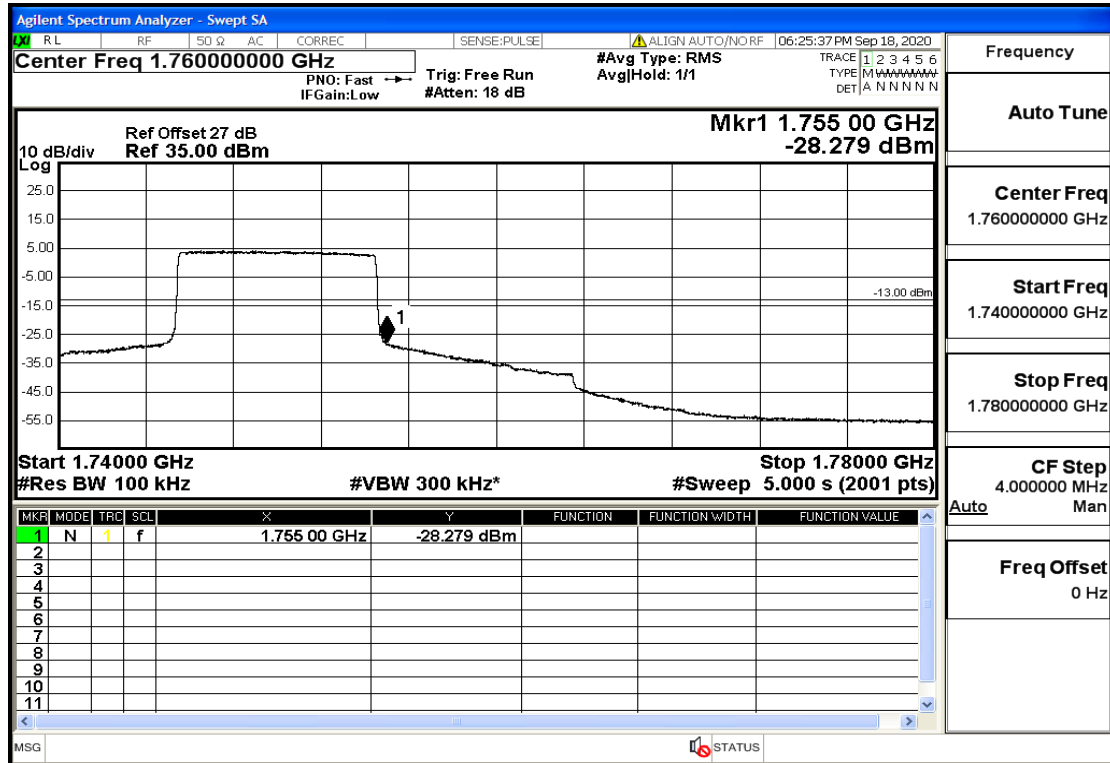

"Band4-10-1750-QPSK-50#LOW@Pass