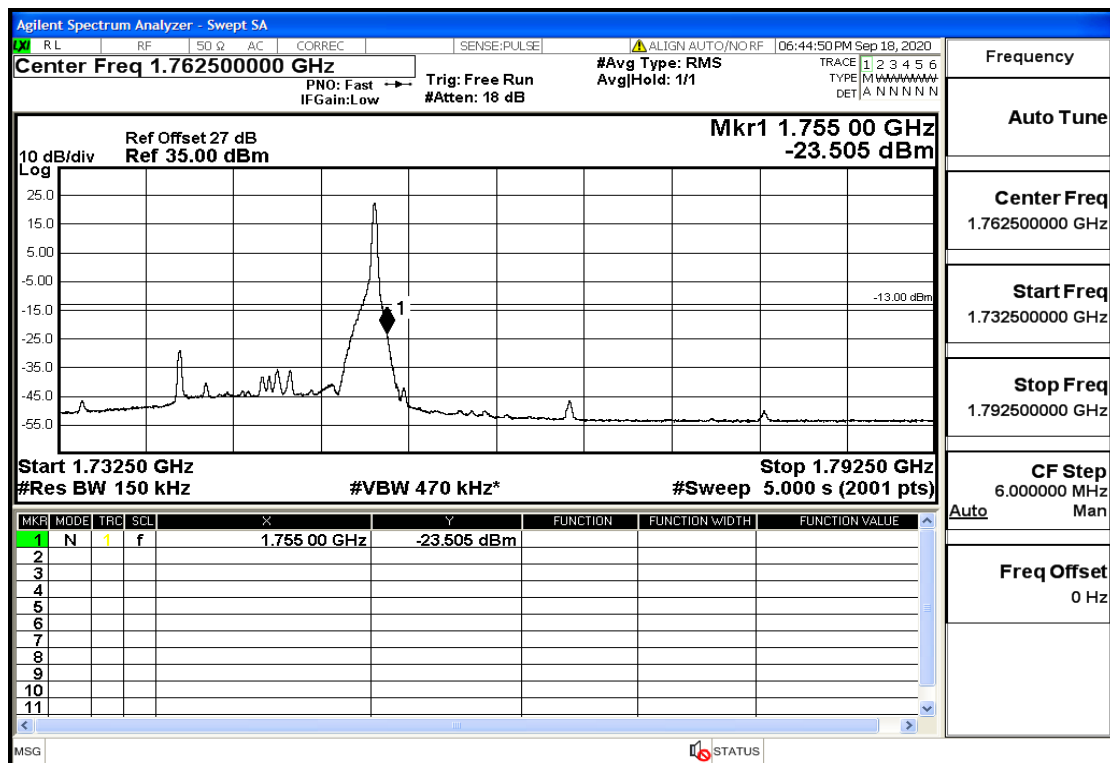

"Band4-15-1747.5-QPSK-1#HIGH@Pass