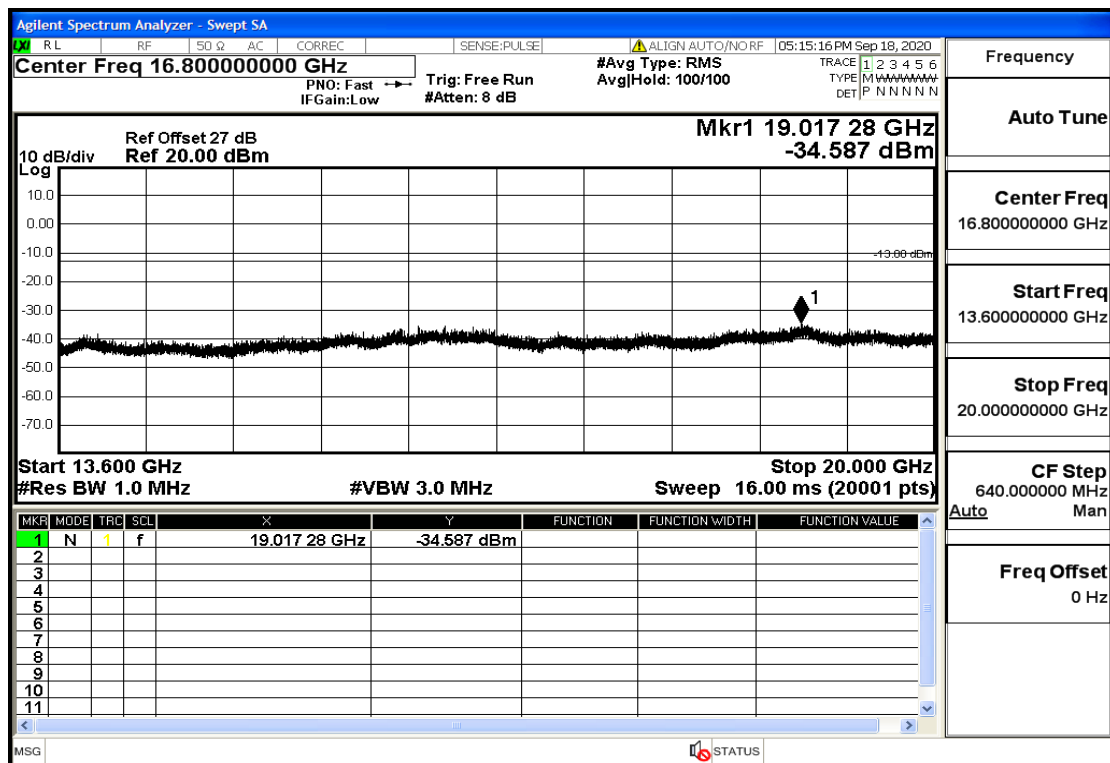

OB4-1.4-1754.3-QPSK-1#HIGH@13.6GHz-20GHz@Pass