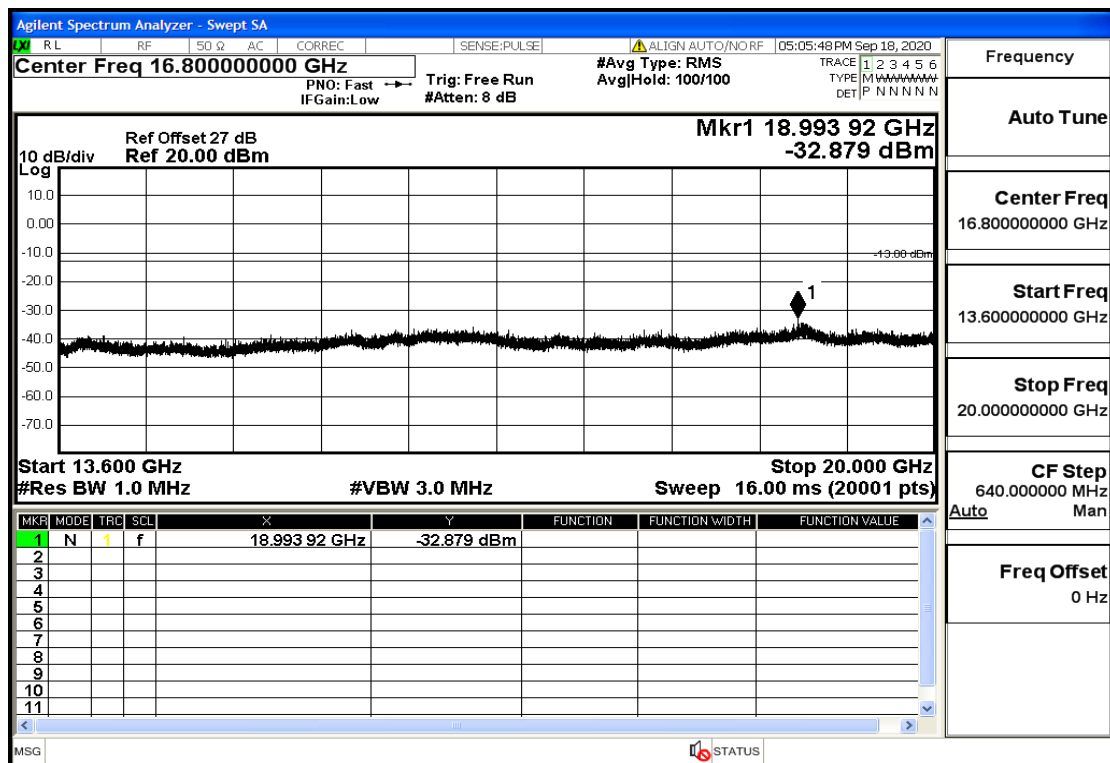

OB4-1.4-1710.7-QPSK-1#HIGH@13.6GHz-20GHz@Pass