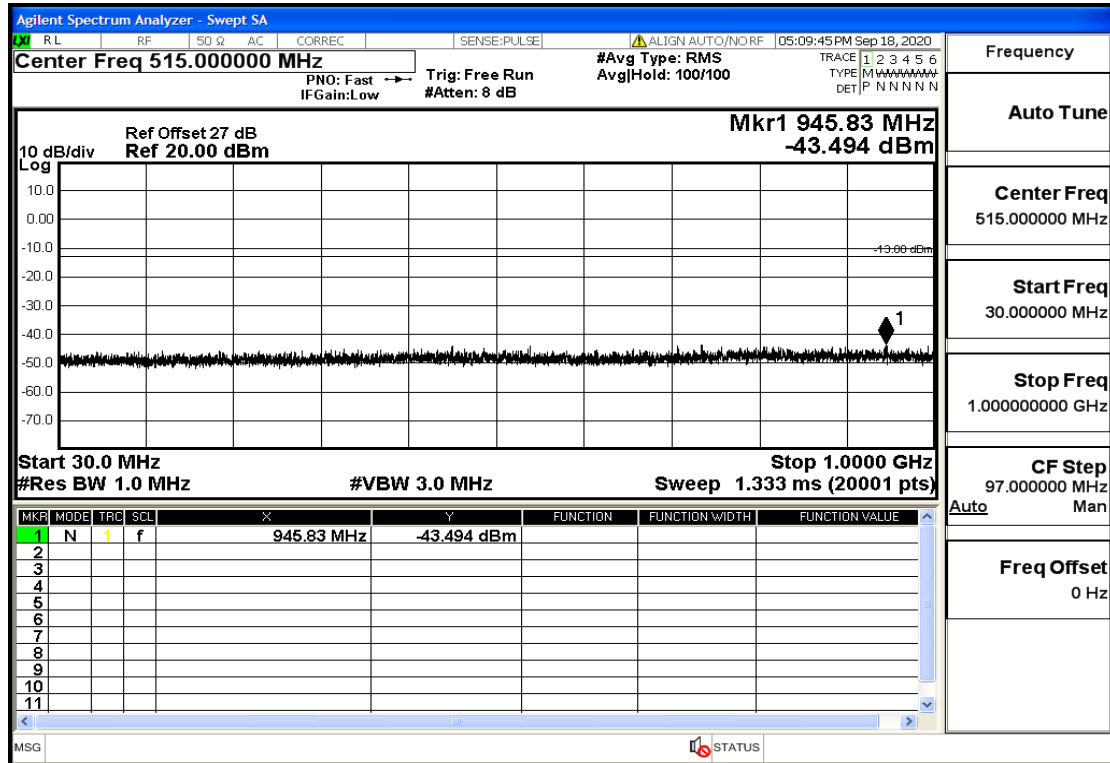

OB4-1.4-1732.5-QPSK-1#HIGH@30mHz-1GHz@Pass