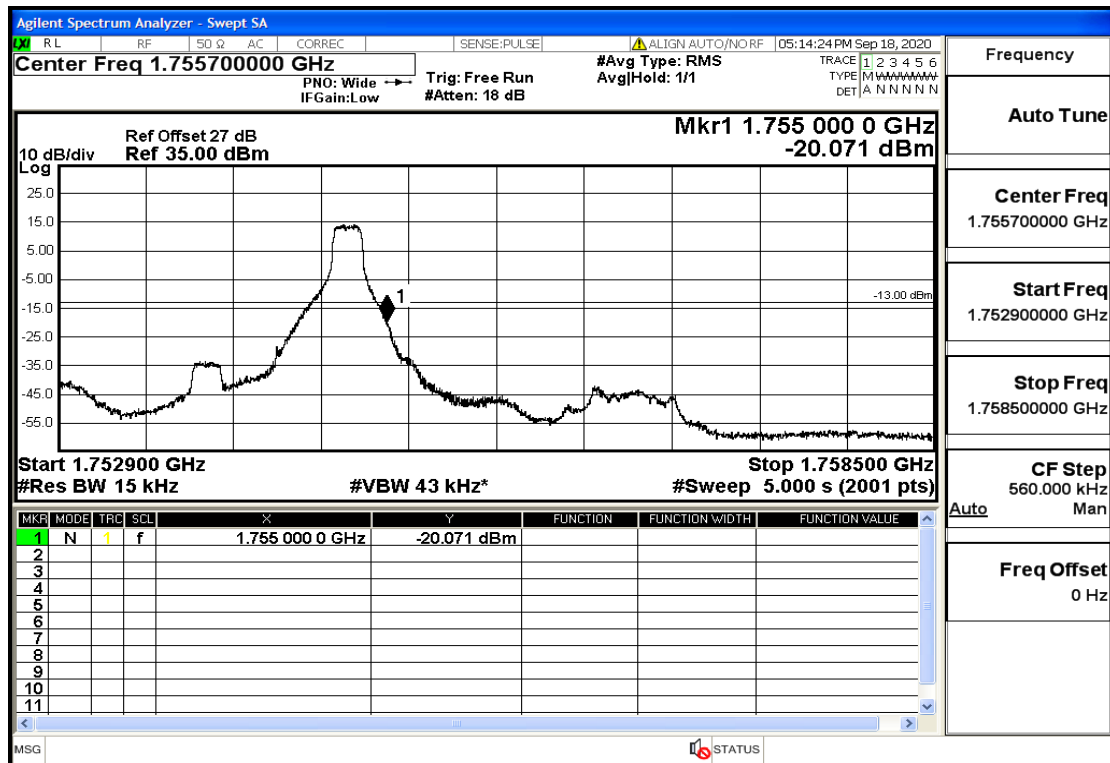

"Band4-1.4-1754.3-QPSK-1#HIGH@Pass