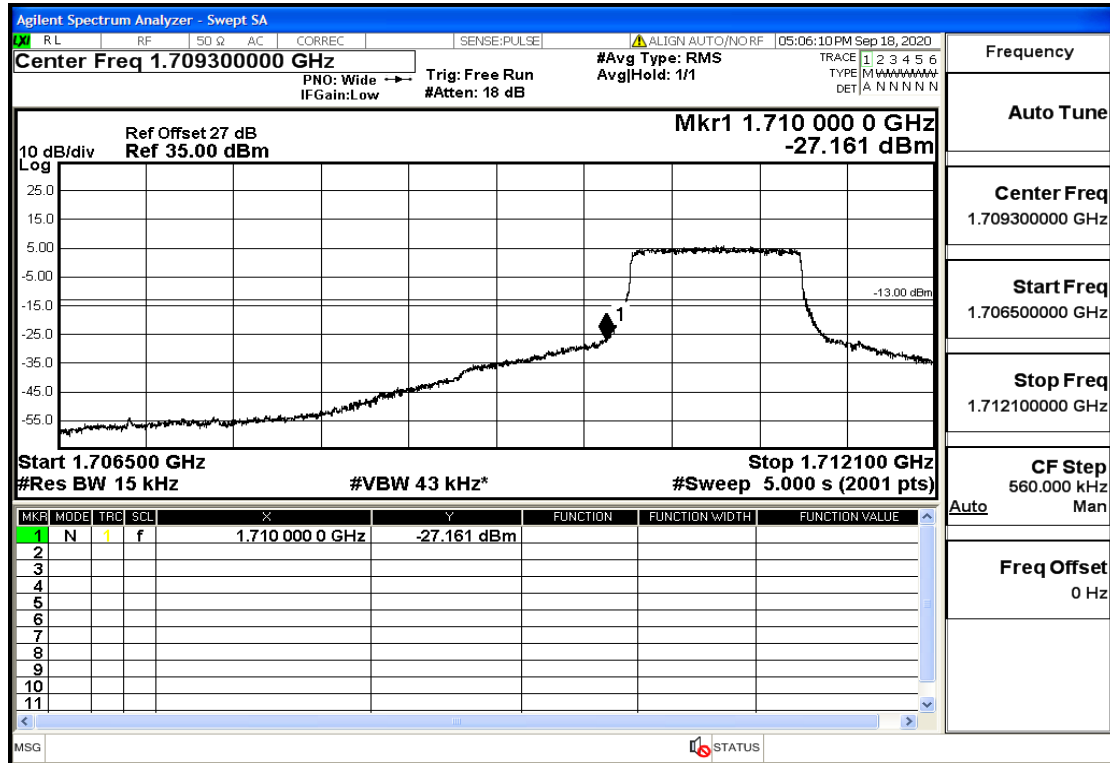

"Band4-1.4-1710.7-16QAM-6#LOW@Pass