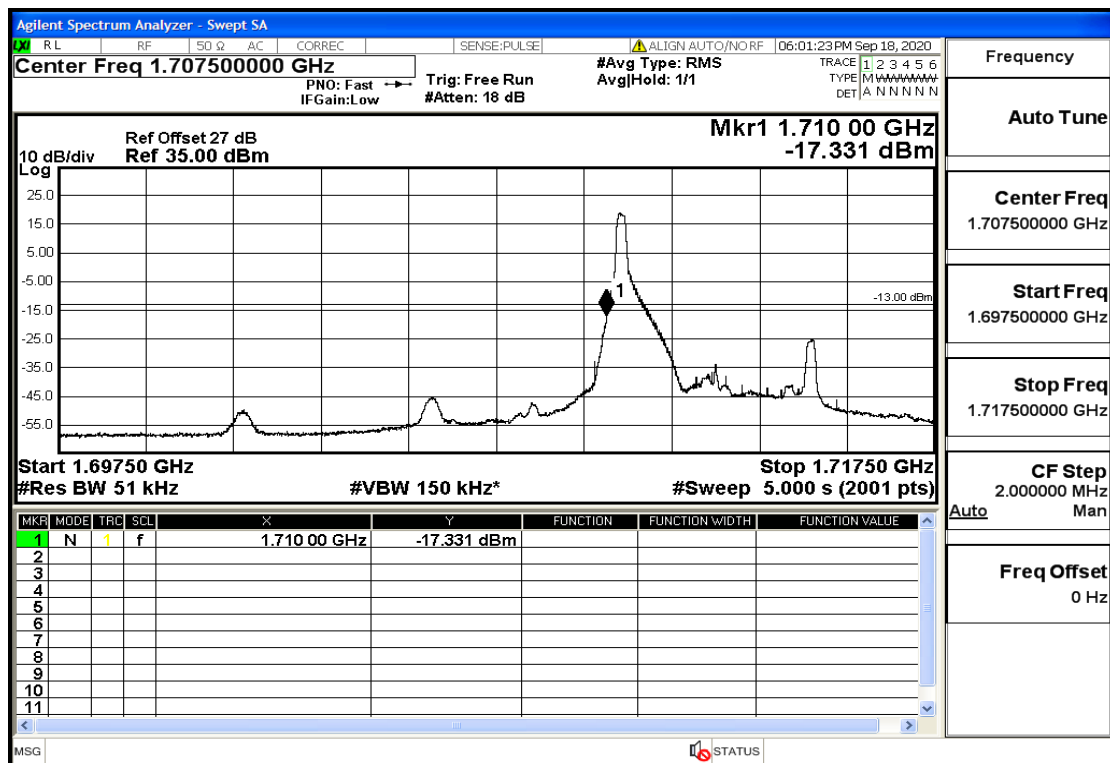

"Band4-5-1712.5-QPSK-1#LOW@Pass