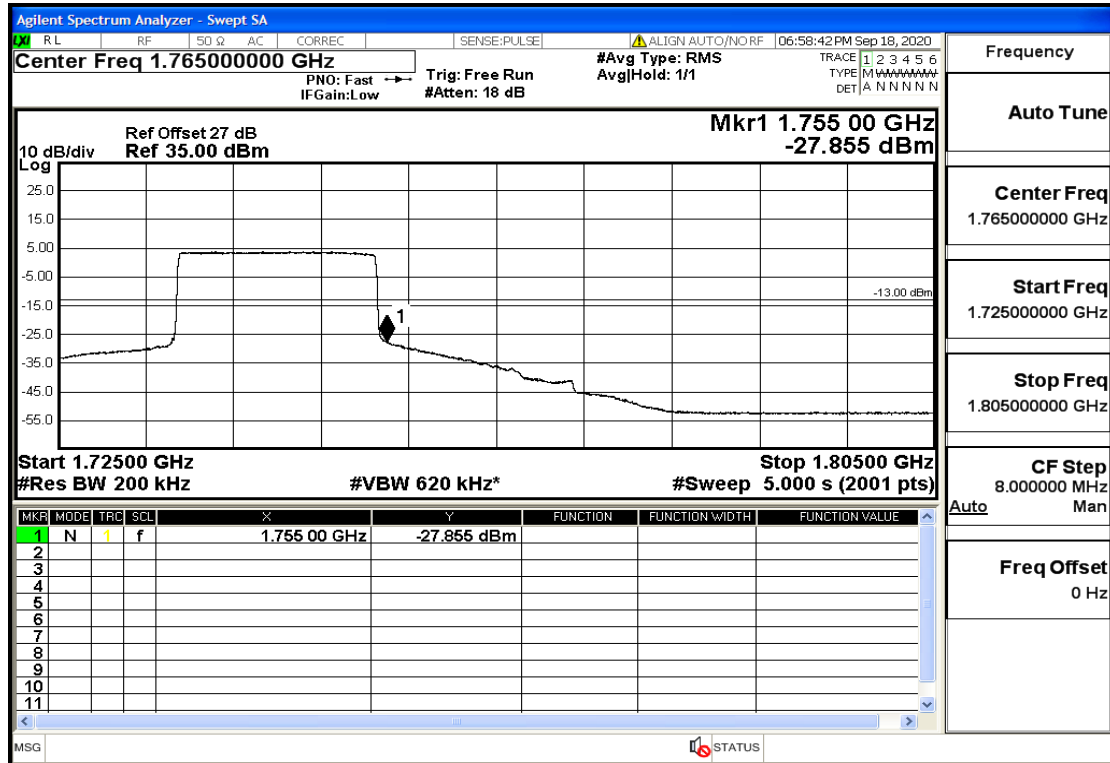

RF Test Data for LTE (Conducted Measurement)

Product Name: SMART PHONE

Trade Mark: IPRO

Test Model: S601

FCC ID: PQ4IPROS601

Environmental Conditions

Temperature:	22.8°C
Relative Humidity:	56%
ATM Pressure:	100.0 kPa
Test Engineer:	Anna Hu
Supervised by:	Hugo Chen
NOTE	For Band 4

"Band4-20-1720-QPSK-100#LOW@Pass

"Band4-20-1720-QPSK-1#LOW@Pass

"Band4-20-1720-16QAM-100#LOW@Pass

"Band4-20-1720-16QAM-1#LOW@Pass

"Band4-20-1745-QPSK-100#LOW@Pass

"Band4-20-1745-QPSK-1#HIGH@Pass

"Band4-20-1745-16QAM-100#LOW@Pass