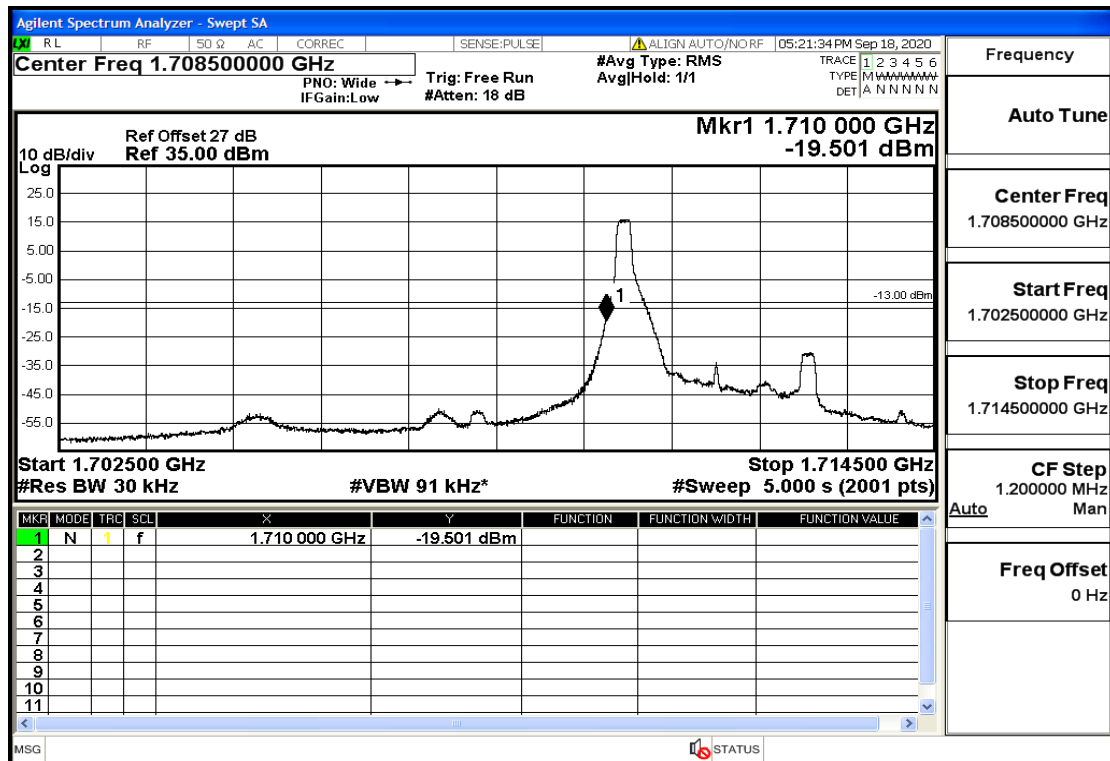

"Band4-3-1711.5-16QAM-1#LOW@Pass