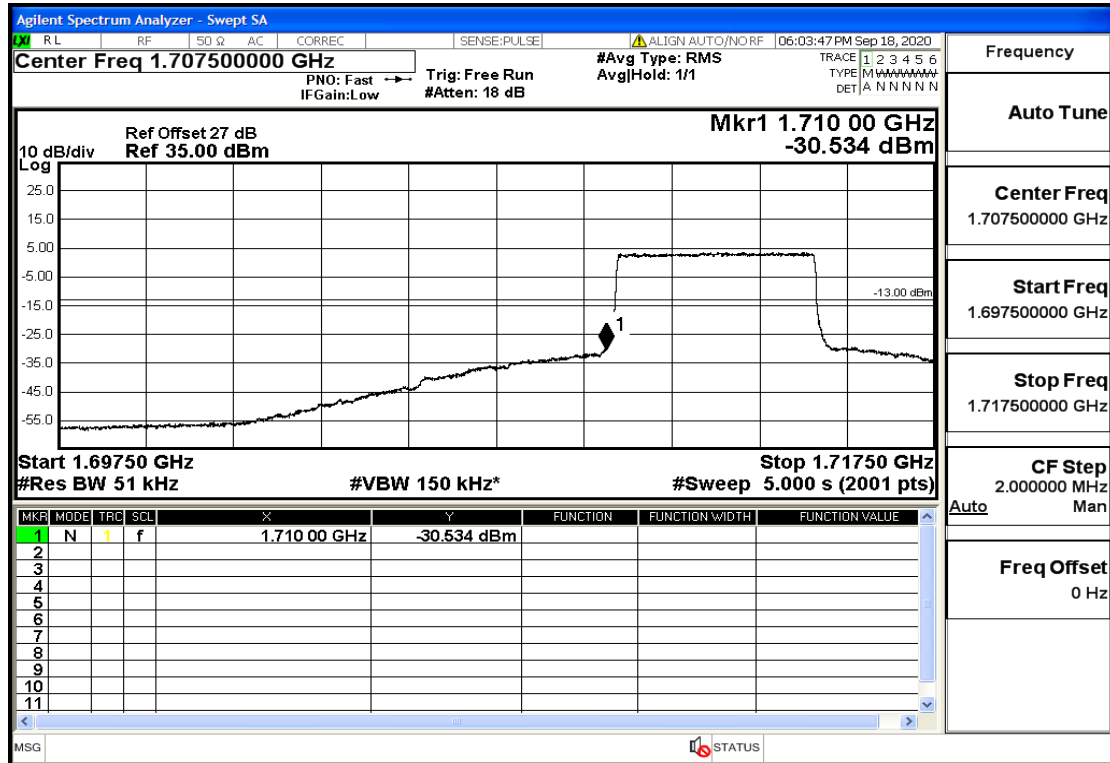

RF Test Data for LTE (Conducted Measurement)

Product Name: SMART PHONE

Trade Mark: IPRO

Test Model: S601

FCC ID: PQ4IPROS601

Environmental Conditions

Temperature:	22.8°C
Relative Humidity:	56%
ATM Pressure:	100.0 kPa
Test Engineer:	Anna Hu
Supervised by:	Hugo Chen
NOTE	For Band 4

"Band4-3-1753.5-QPSK-1#HIGH@Pass

"Band4-3-1753.5-16QAM-15#LOW@Pass

"Band4-3-1753.5-16QAM-1#HIGH@Pass

"Band4-5-1712.5-QPSK-25#LOW@Pass

"Band4-5-1712.5-QPSK-1#LOW@Pass

"Band4-5-1712.5-16QAM-25#LOW@Pass

"Band4-5-1712.5-16QAM-1#LOW@Pass