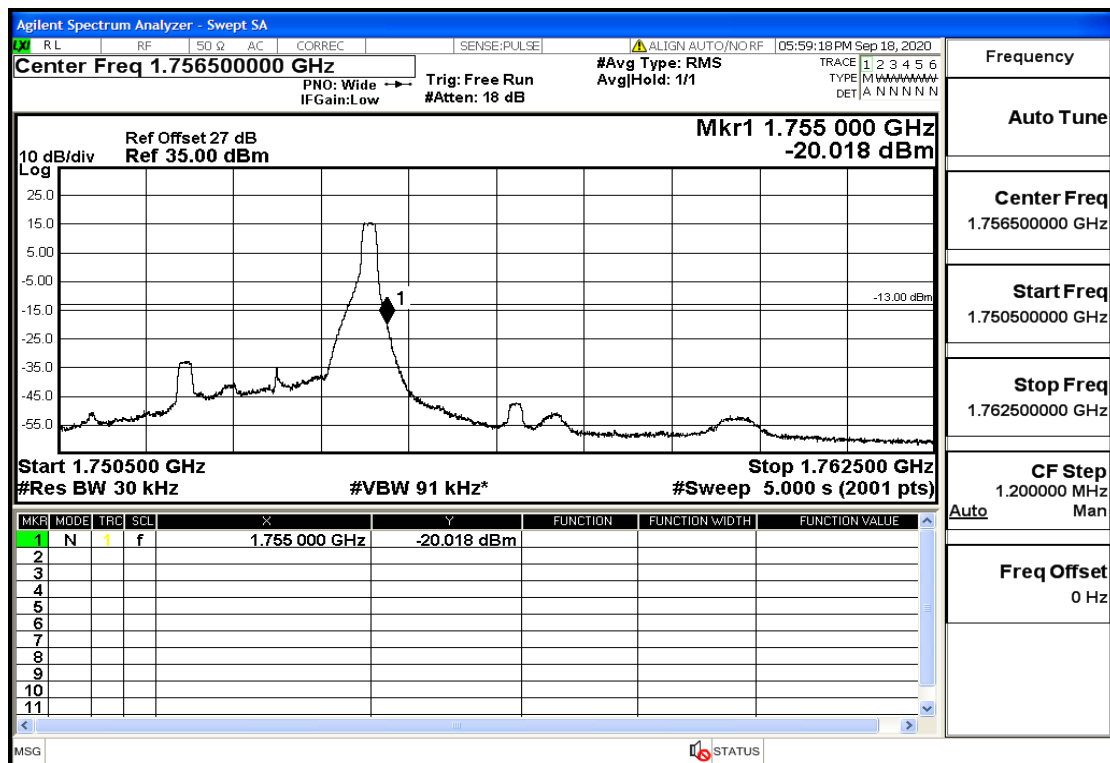

"Band4-3-1753.5-16QAM-1#HIGH@Pass