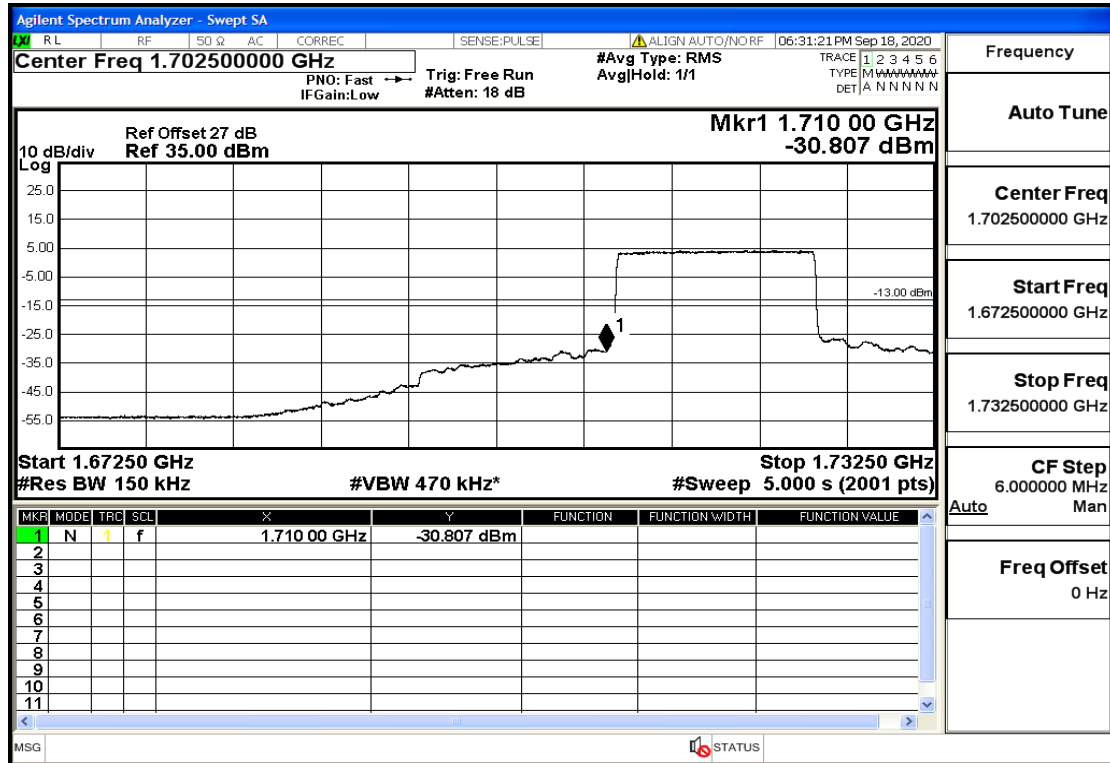

RF Test Data for LTE (Conducted Measurement)

Product Name: SMART PHONE

Trade Mark: IPRO

Test Model: S601

FCC ID: PQ4IPROS601

Environmental Conditions

Temperature:	22.8°C
Relative Humidity:	56%
ATM Pressure:	100.0 kPa
Test Engineer:	Anna Hu
Supervised by:	Hugo Chen
NOTE	For Band 4

"Band4-10-1715-16QAM-1#LOW@Pass

"Band4-10-1750-QPSK-50#LOW@Pass

"Band4-10-1750-QPSK-1#HIGH@Pass

"Band4-10-1750-16QAM-50#LOW@Pass

"Band4-10-1750-16QAM-1#HIGH@Pass

"Band4-15-1717.5-QPSK-75#LOW@Pass

"Band4-15-1717.5-QPSK-1#LOW@Pass