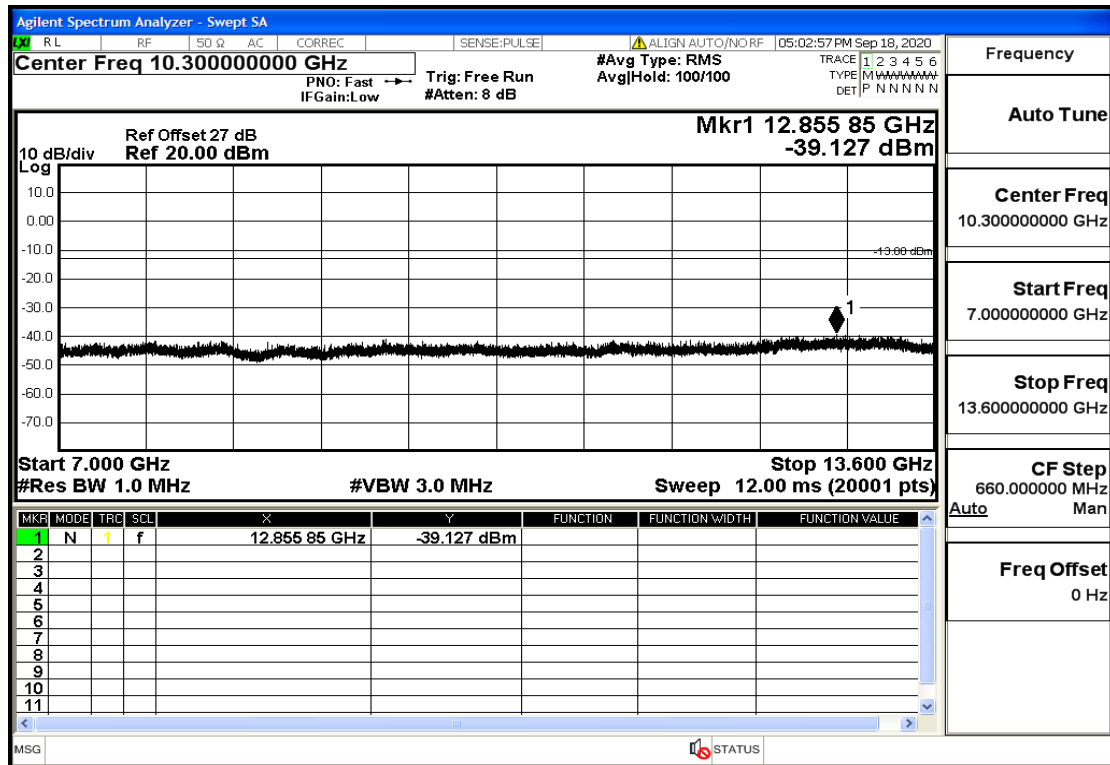

OB4-1.4-1710.7-QPSK-6#LOW@7GHz-13.6GHz@Pass