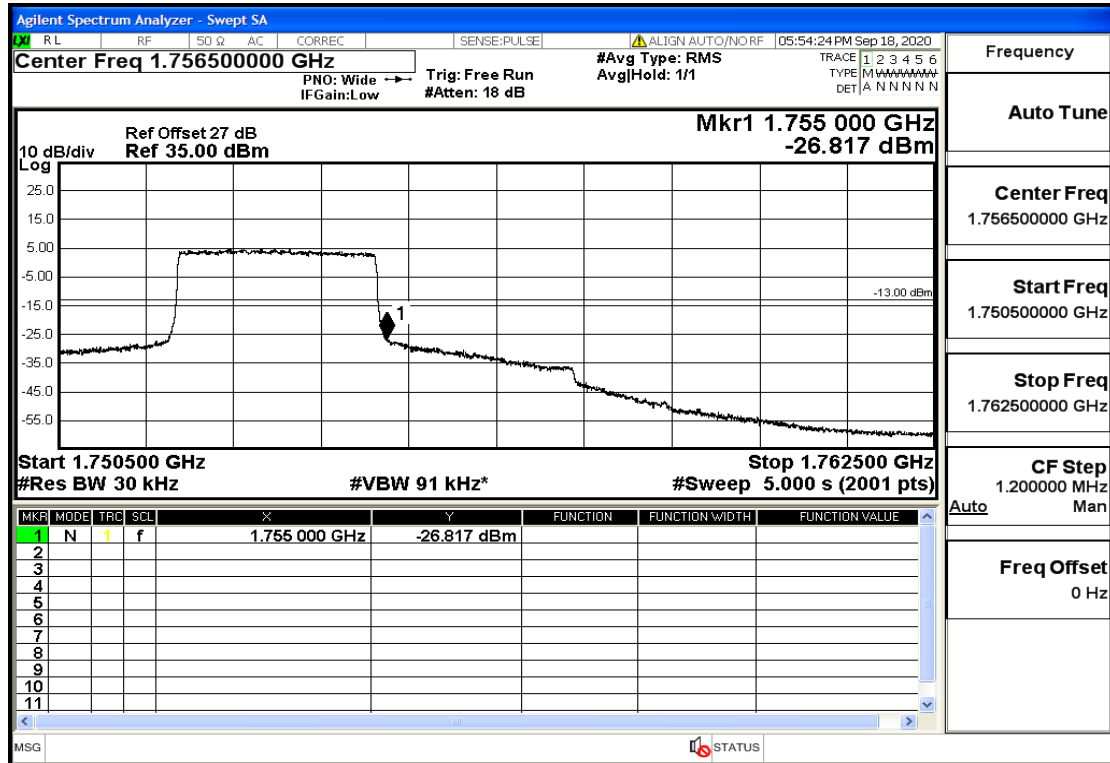

"Band4-3-1753.5-QPSK-15#LOW@Pass