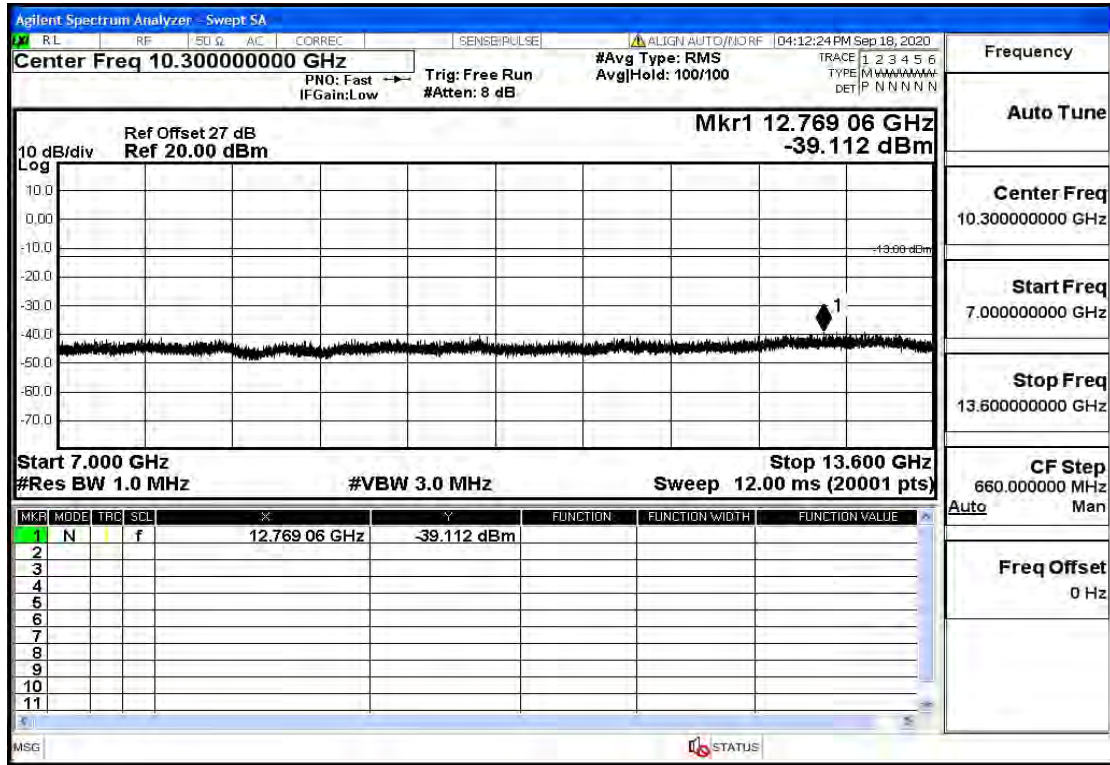

OB2-10-1905-QPSK-50#LOW@7GHz-13.6GHz@Pass