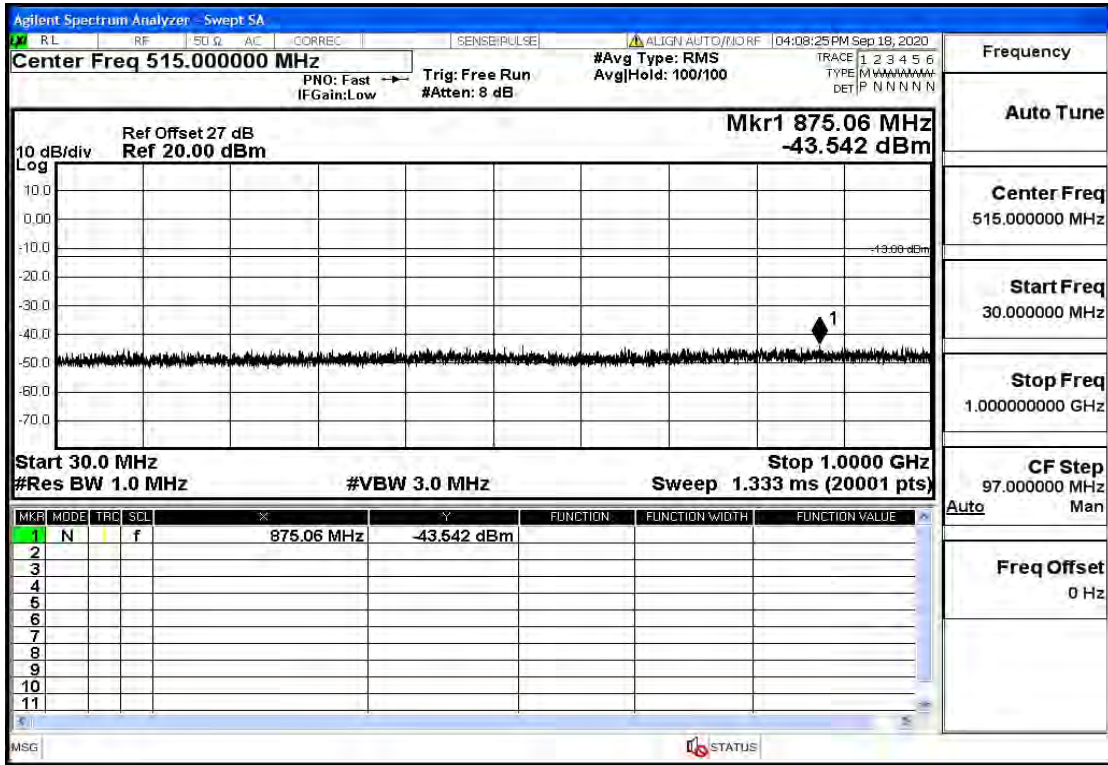

OB2-10-1880-QPSK-1#LOW@30MHz-1GHz@Pass