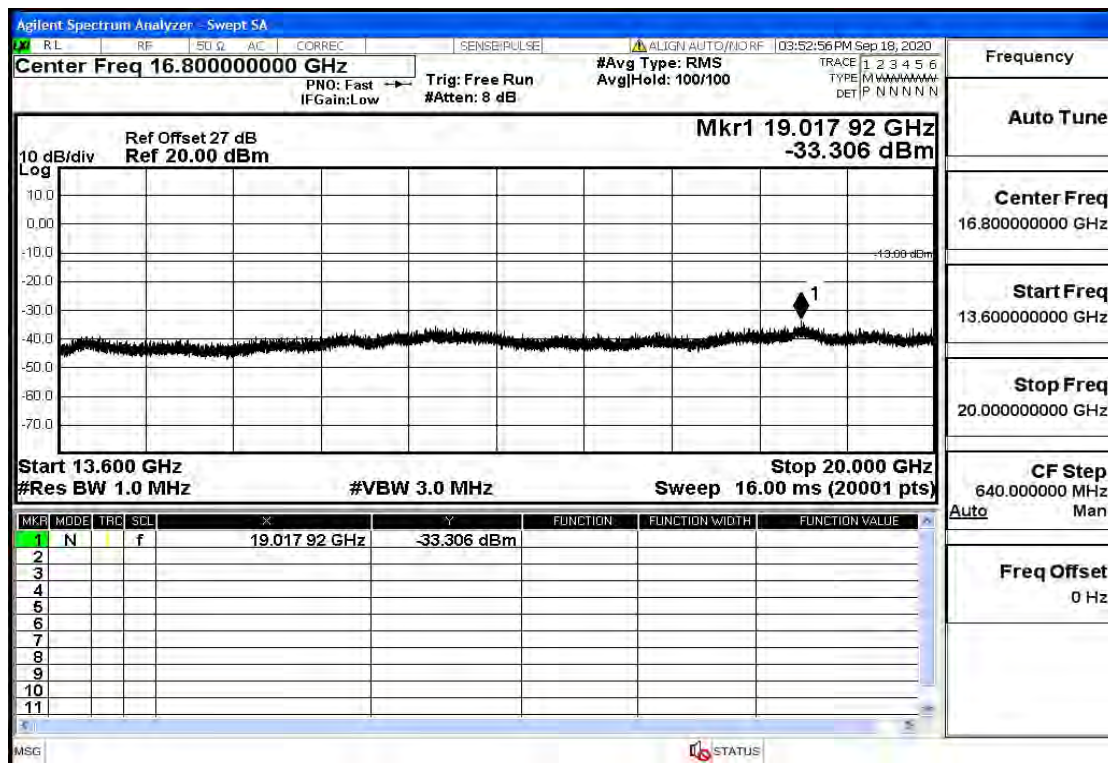

OB2-5-1907.5-QPSK-1#HIGH@13.6GHz-20GHz@Pass