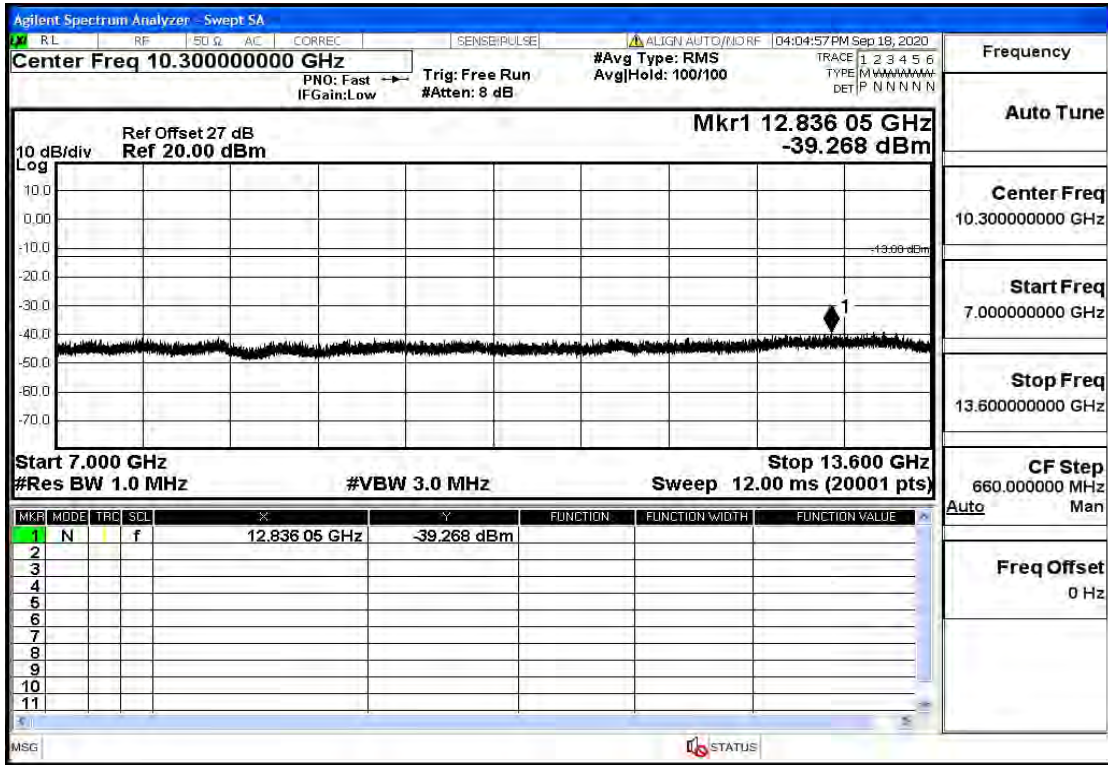

OB2-10-1855-QPSK-1#HIGH@7GHz-13.6GHz@Pass