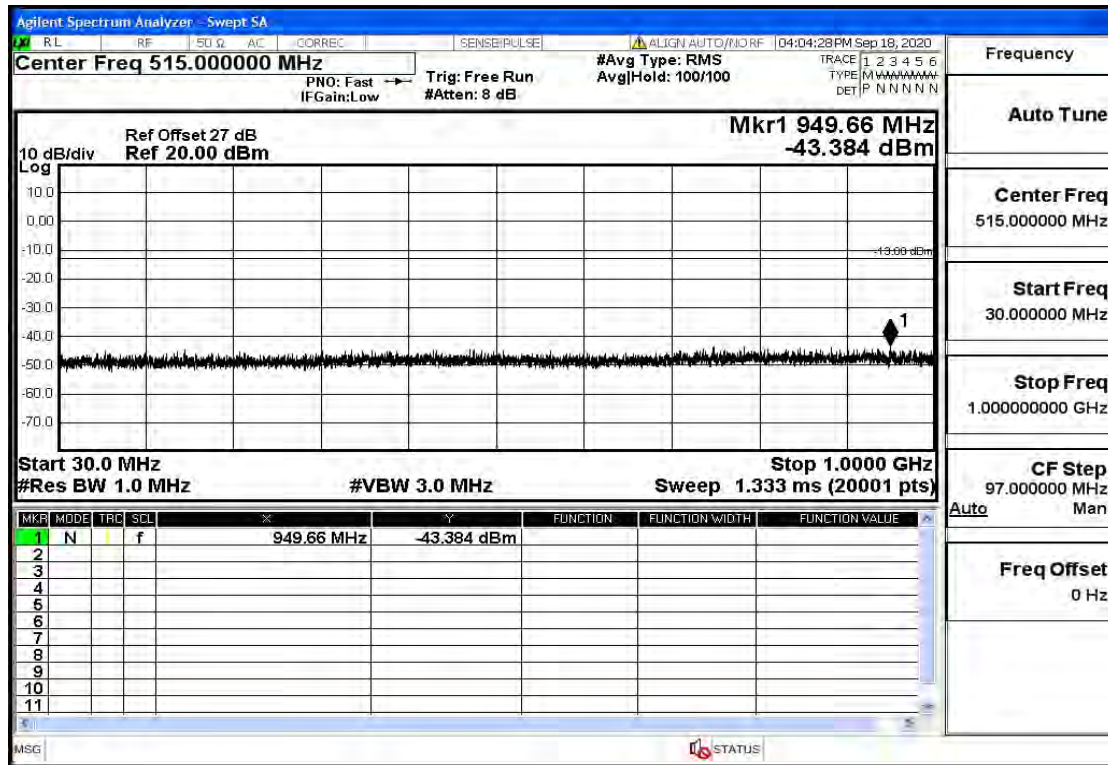

OB2-10-1855-QPSK-1#HIGH@30MHz-1GHz@Pass