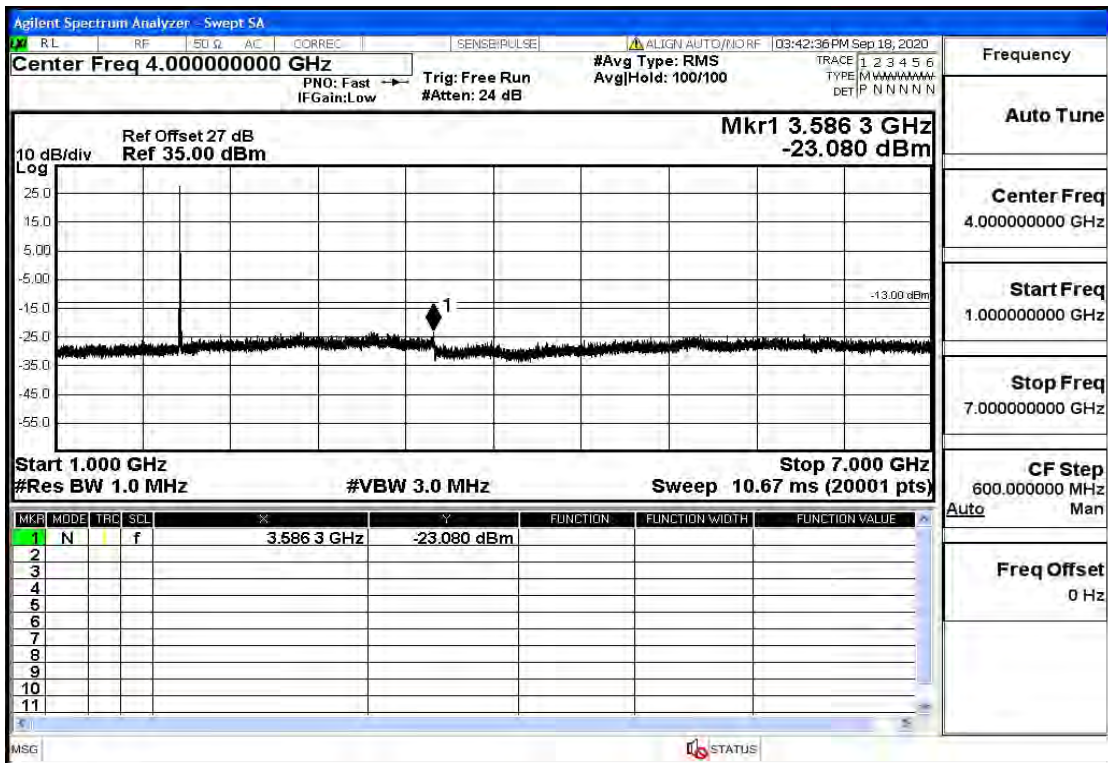

OB2-5-1852.5-QPSK-1#LOW@7GHz-13.6GHz@Pass

OB2-5-1852.5-QPSK-1#LOW@13.6GHz-20GHz@Pass

OB2-5-1852.5-QPSK-1#HIGH@30MHz-1GHz@Pass

OB2-5-1852.5-QPSK-1#HIGH@1GHz-7GHz@Pass

OB2-5-1852.5-QPSK-1#HIGH@7GHz-13.6GHz@Pass