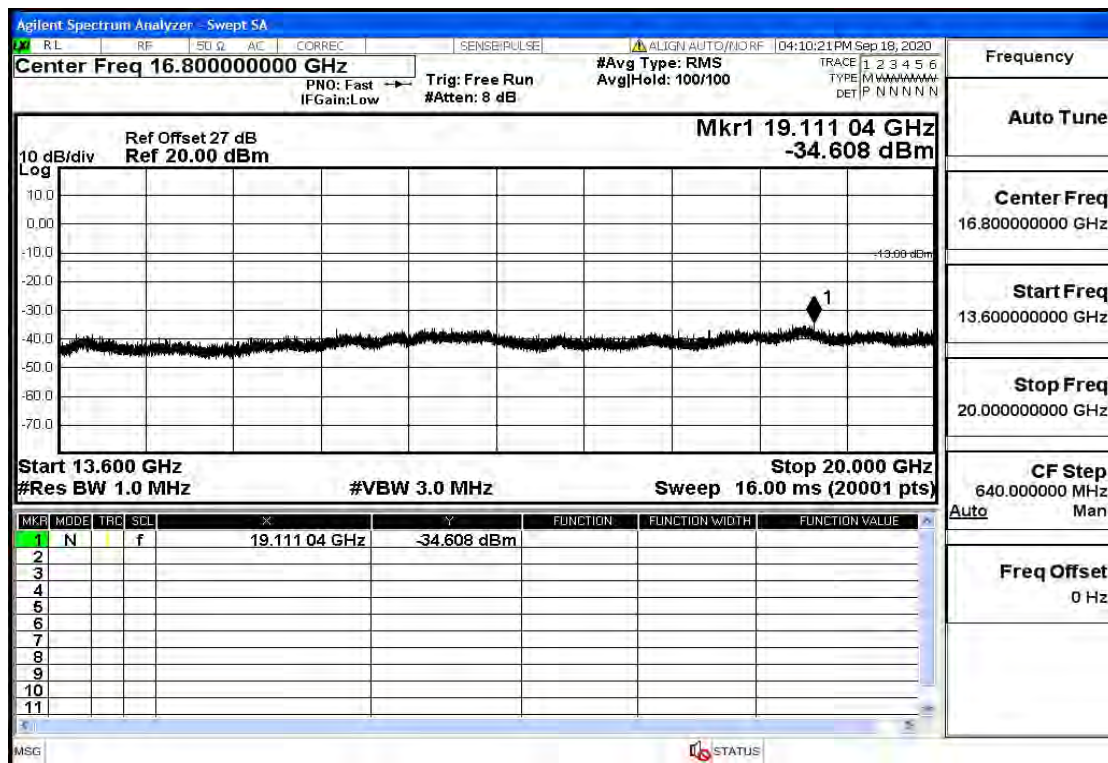

OB2-10-1880-QPSK-1#HIGH@30MHz-1GHz@Pass

OB2-10-1880-QPSK-1#HIGH@1GHz-7GHz@Pass

OB2-10-1880-QPSK-1#HIGH@7GHz-13.6GHz@Pass

OB2-10-1880-QPSK-1#HIGH@13.6GHz-20GHz@Pass

OB2-10-1905-QPSK-50#LOW@30mHz-1GHz@Pass

OB2-10-1905-QPSK-50#LOW@1GHz-7GHz@Pass