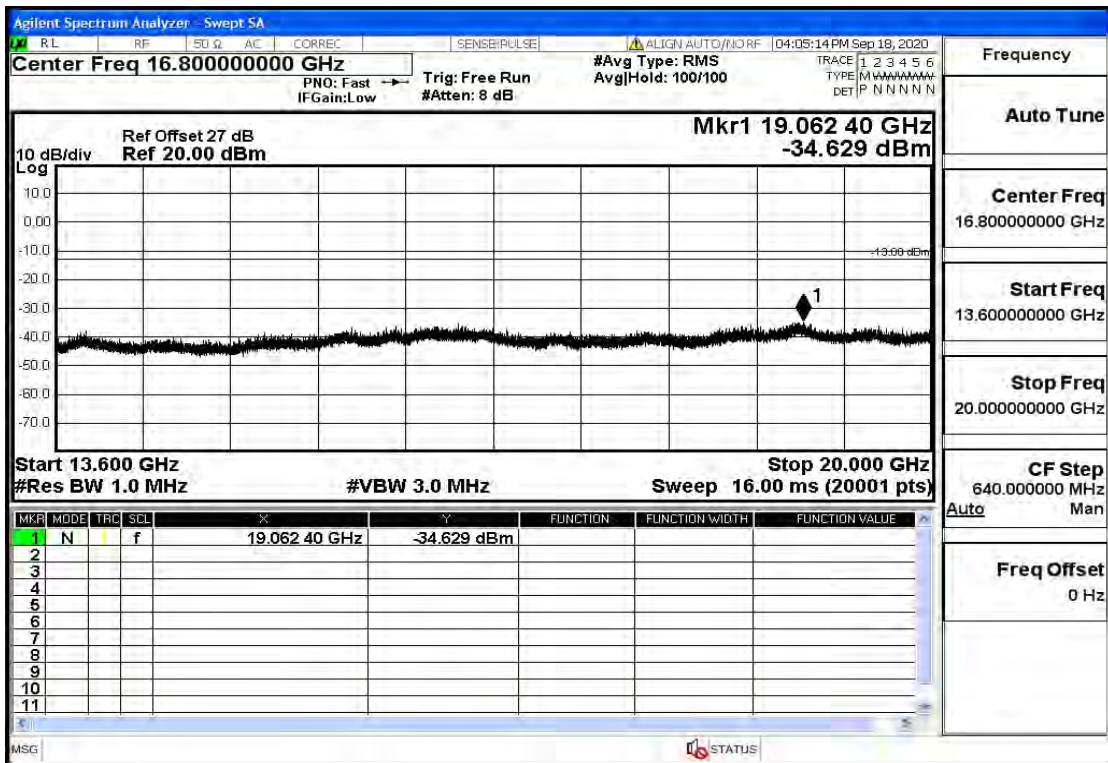

OB2-10-1855-QPSK-1#HIGH@30MHz-1GHz@Pass

OB2-10-1855-QPSK-1#HIGH@1GHz-7GHz@Pass

OB2-10-1855-QPSK-1#HIGH@7GHz-13.6GHz@Pass

OB2-10-1855-QPSK-1#HIGH@13.6GHz-20GHz@Pass

OB2-10-1880-QPSK-50#LOW@30mHz-1GHz@Pass

OB2-10-1880-QPSK-50#LOW@1GHz-7GHz@Pass