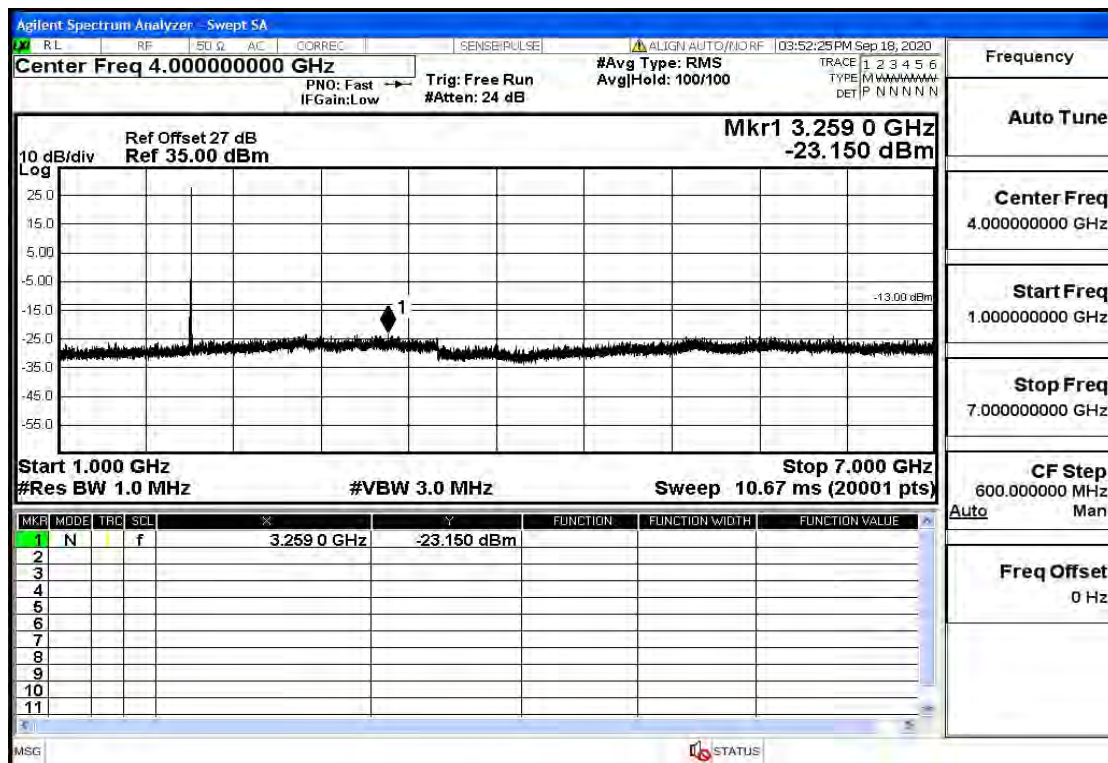

OB2-5-1907.5-QPSK-1#HIGH@1GHz-7GHz@Pass