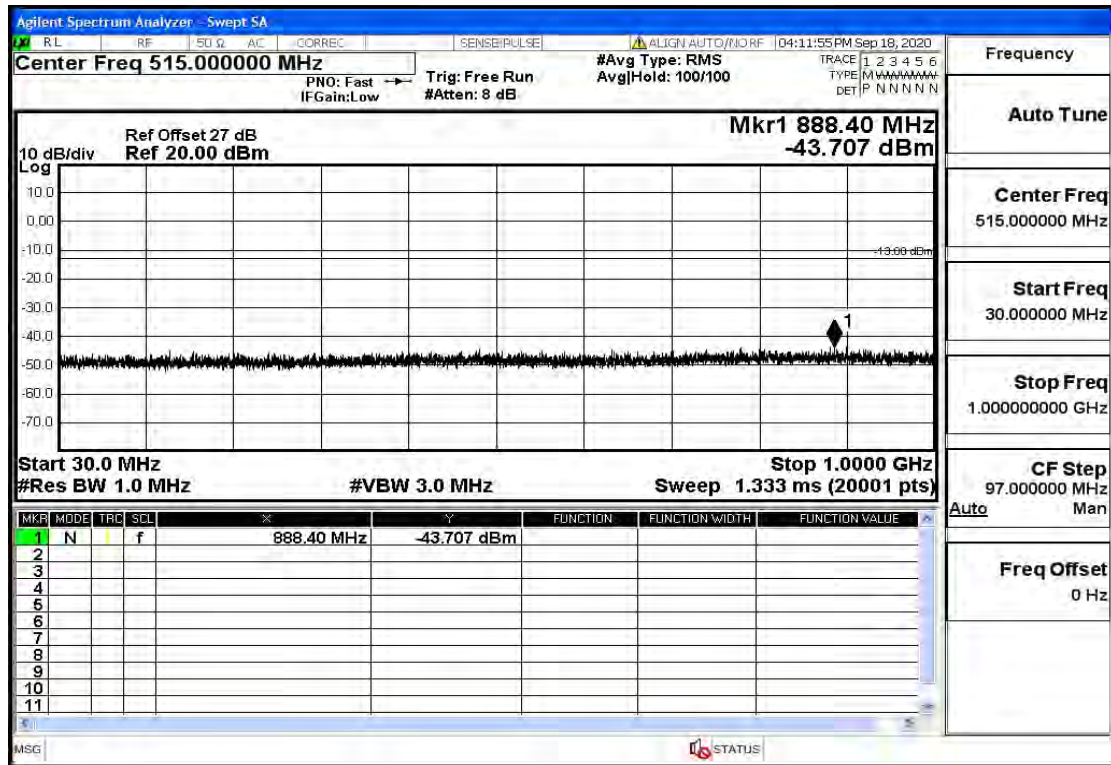

OB2-10-1880-QPSK-1#HIGH@30MHz-1GHz@Pass

OB2-10-1880-QPSK-1#HIGH@1GHz-7GHz@Pass

OB2-10-1880-QPSK-1#HIGH@7GHz-13.6GHz@Pass

OB2-10-1880-QPSK-1#HIGH@13.6GHz-20GHz@Pass

OB2-10-1905-QPSK-50#LOW@30mHz-1GHz@Pass

OB2-10-1905-QPSK-50#LOW@1GHz-7GHz@Pass