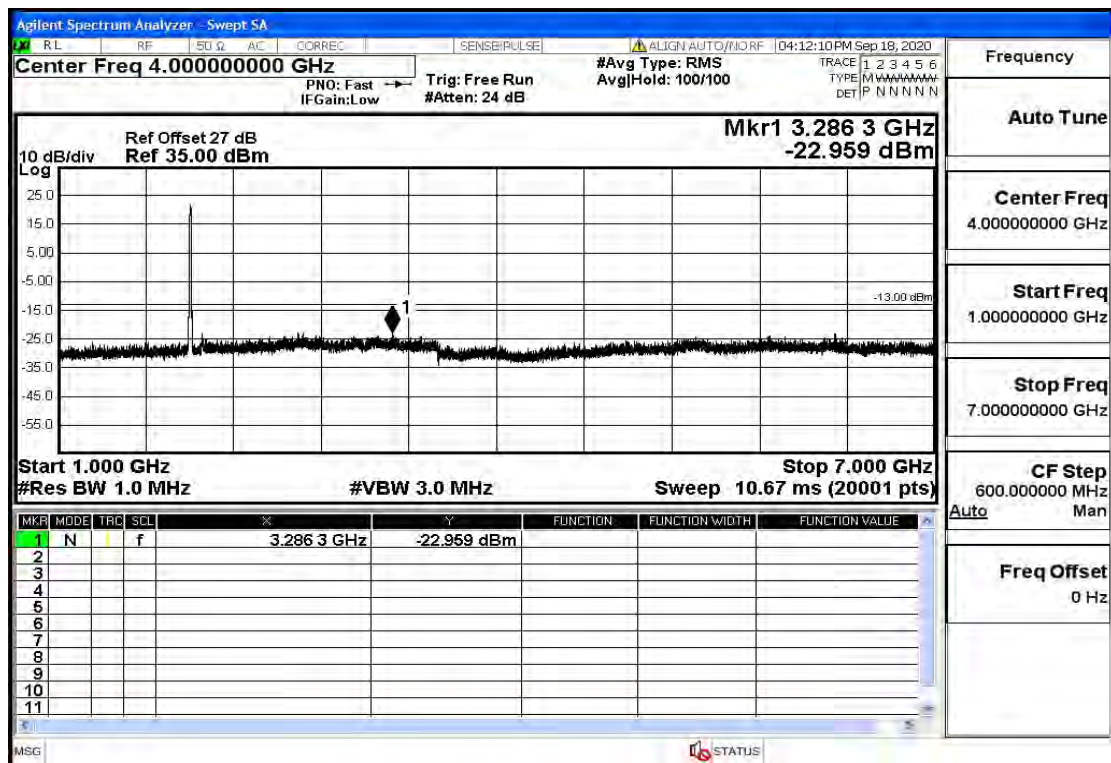

OB2-10-1880-QPSK-1#HIGH@30MHz-1GHz@Pass

OB2-10-1880-QPSK-1#HIGH@1GHz-7GHz@Pass

OB2-10-1880-QPSK-1#HIGH@7GHz-13.6GHz@Pass

OB2-10-1880-QPSK-1#HIGH@13.6GHz-20GHz@Pass

OB2-10-1905-QPSK-50#LOW@30mHz-1GHz@Pass

OB2-10-1905-QPSK-50#LOW@1GHz-7GHz@Pass