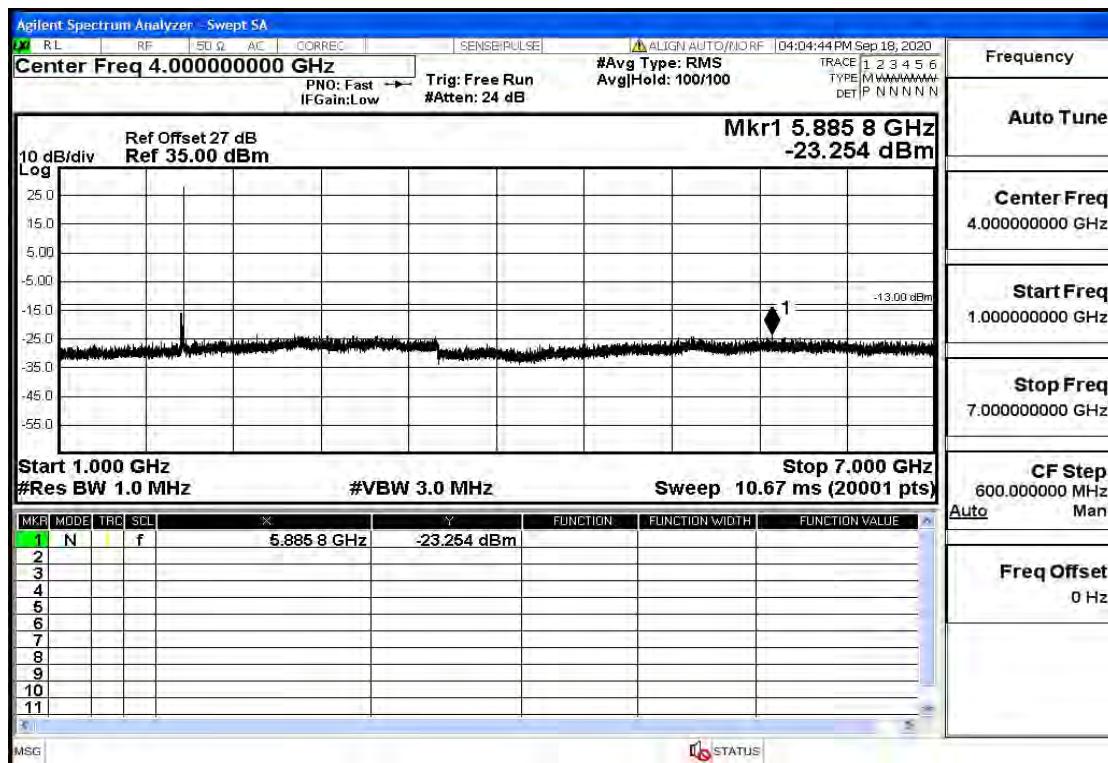

OB2-10-1855-QPSK-1#HIGH@1GHz-7GHz@Pass