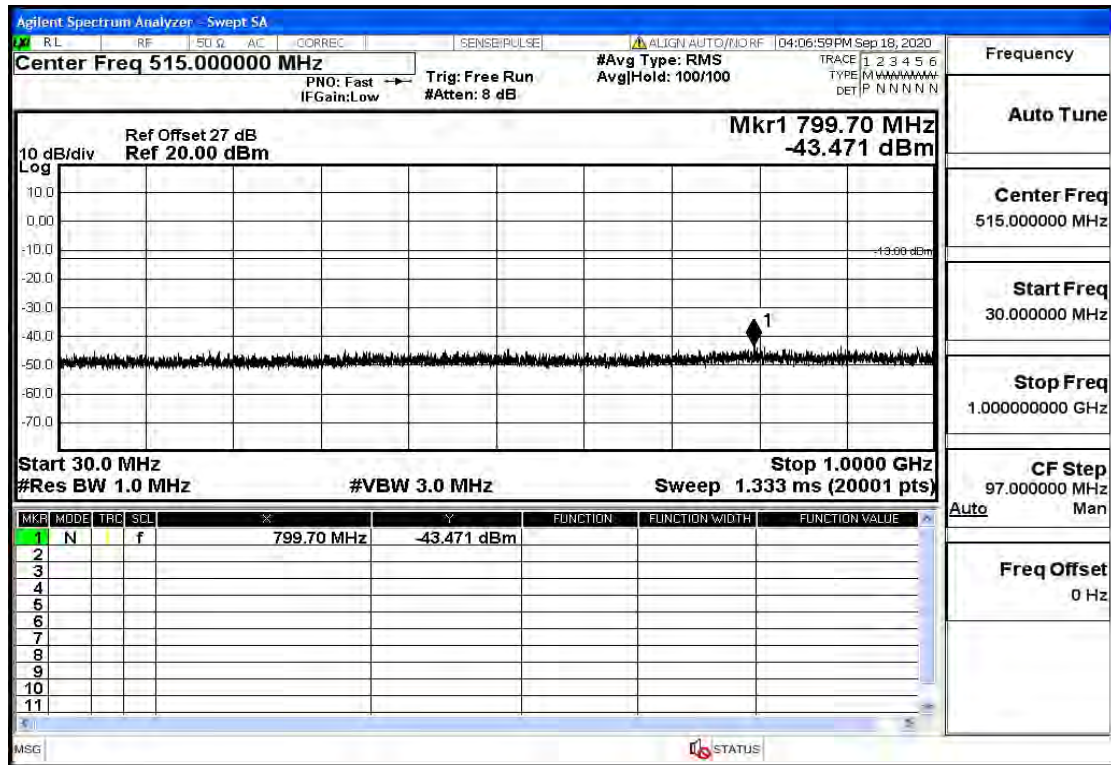

OB2-10-1855-QPSK-1#HIGH@30MHz-1GHz@Pass

OB2-10-1855-QPSK-1#HIGH@1GHz-7GHz@Pass

OB2-10-1855-QPSK-1#HIGH@7GHz-13.6GHz@Pass

OB2-10-1855-QPSK-1#HIGH@13.6GHz-20GHz@Pass

OB2-10-1880-QPSK-50#LOW@30mHz-1GHz@Pass

OB2-10-1880-QPSK-50#LOW@1GHz-7GHz@Pass