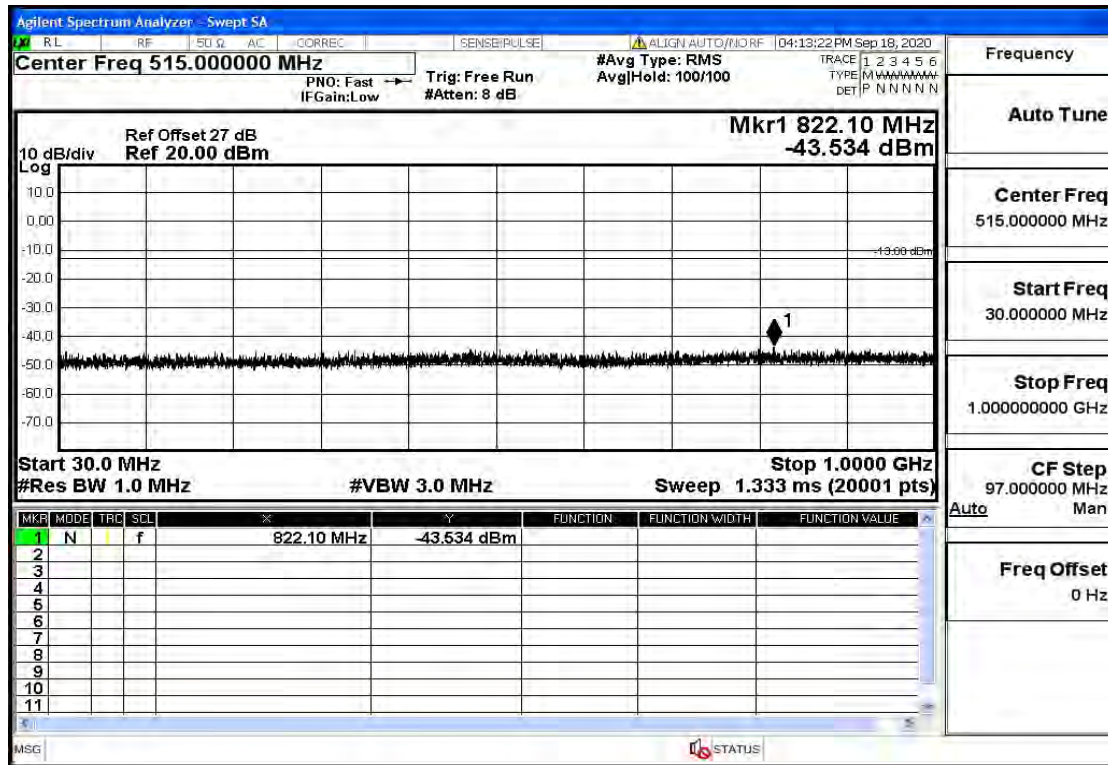

OB2-10-1905-QPSK-1#LOW@30MHz-1GHz@Pass