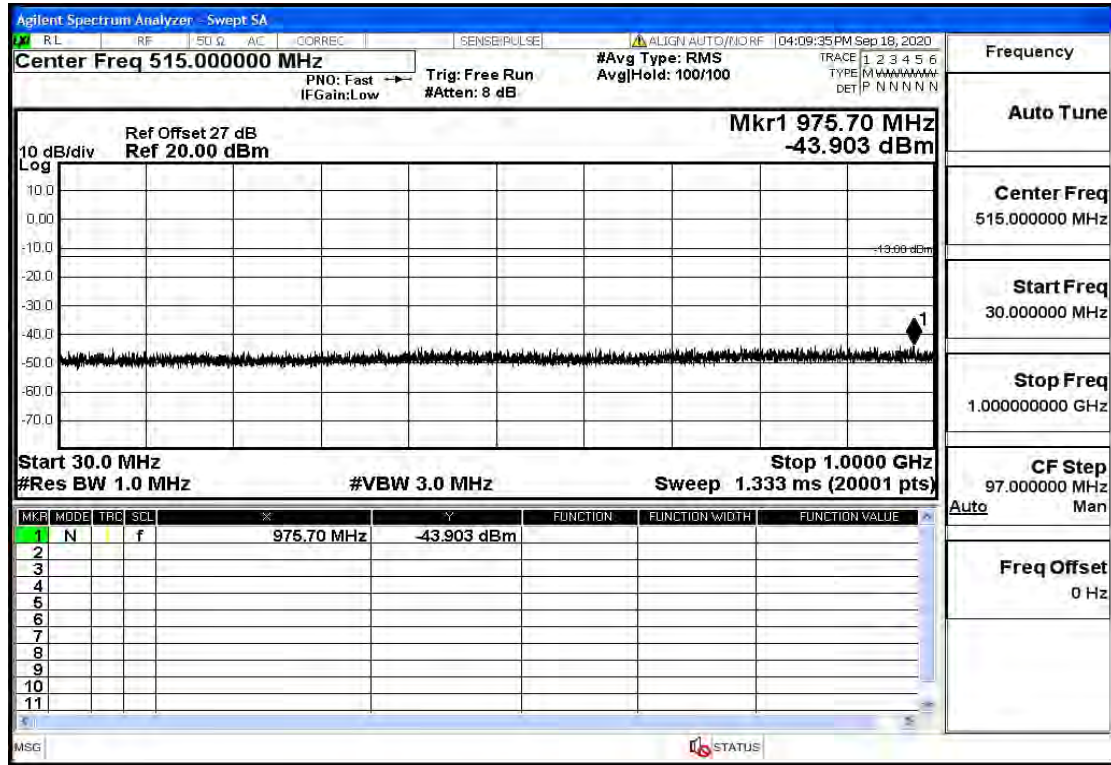

OB2-10-1880-QPSK-1#HIGH@30MHz-1GHz@Pass