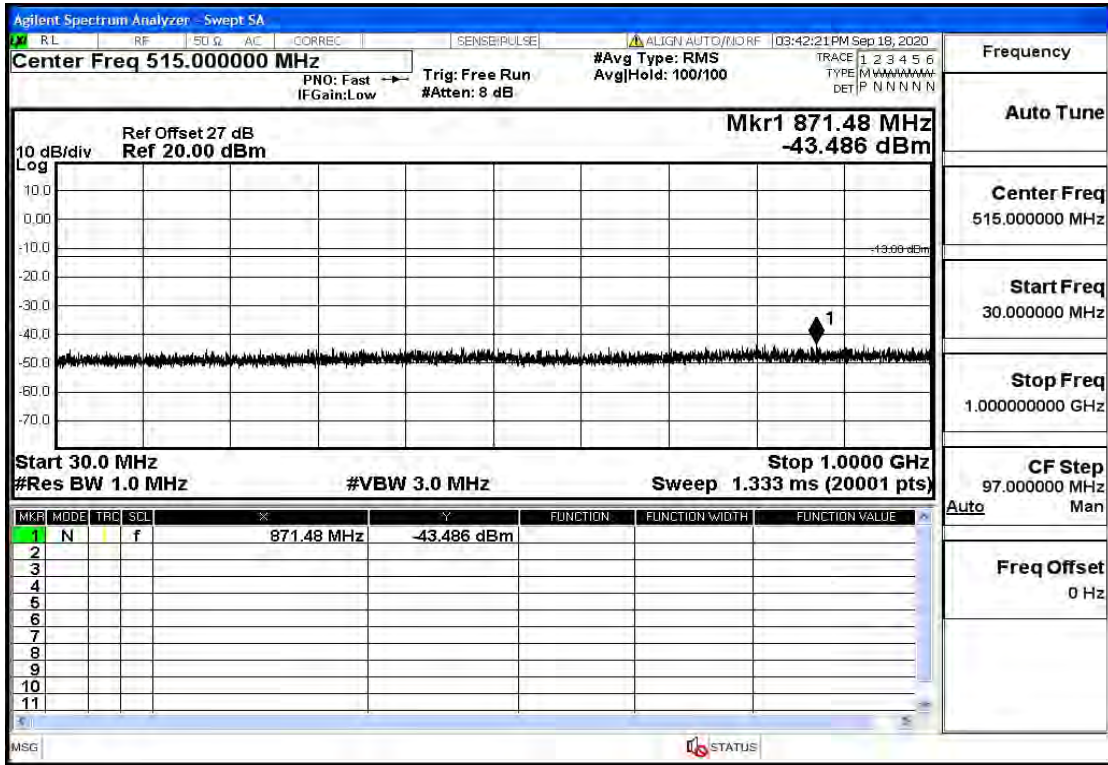

OB2-5-1852.5-QPSK-1#LOW@7GHz-13.6GHz@Pass

OB2-5-1852.5-QPSK-1#LOW@13.6GHz-20GHz@Pass

OB2-5-1852.5-QPSK-1#HIGH@30MHz-1GHz@Pass

OB2-5-1852.5-QPSK-1#HIGH@1GHz-7GHz@Pass

OB2-5-1852.5-QPSK-1#HIGH@7GHz-13.6GHz@Pass