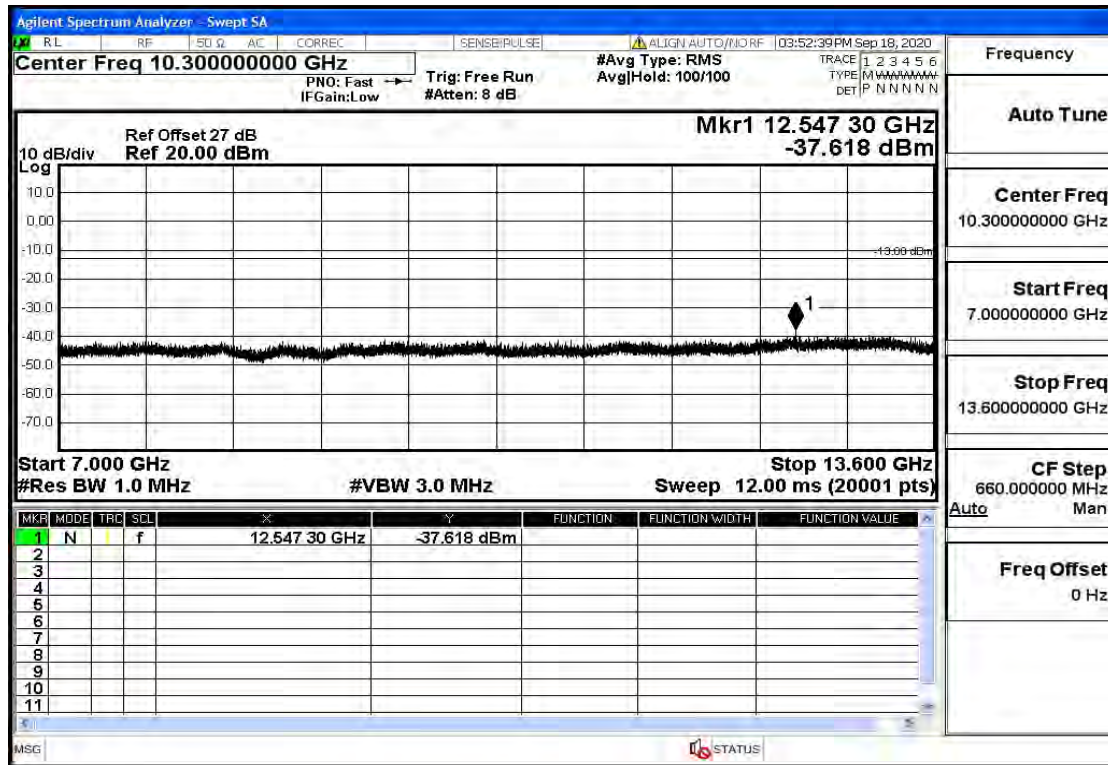

OB2-5-1907.5-QPSK-1#HIGH@7GHz-13.6GHz@Pass