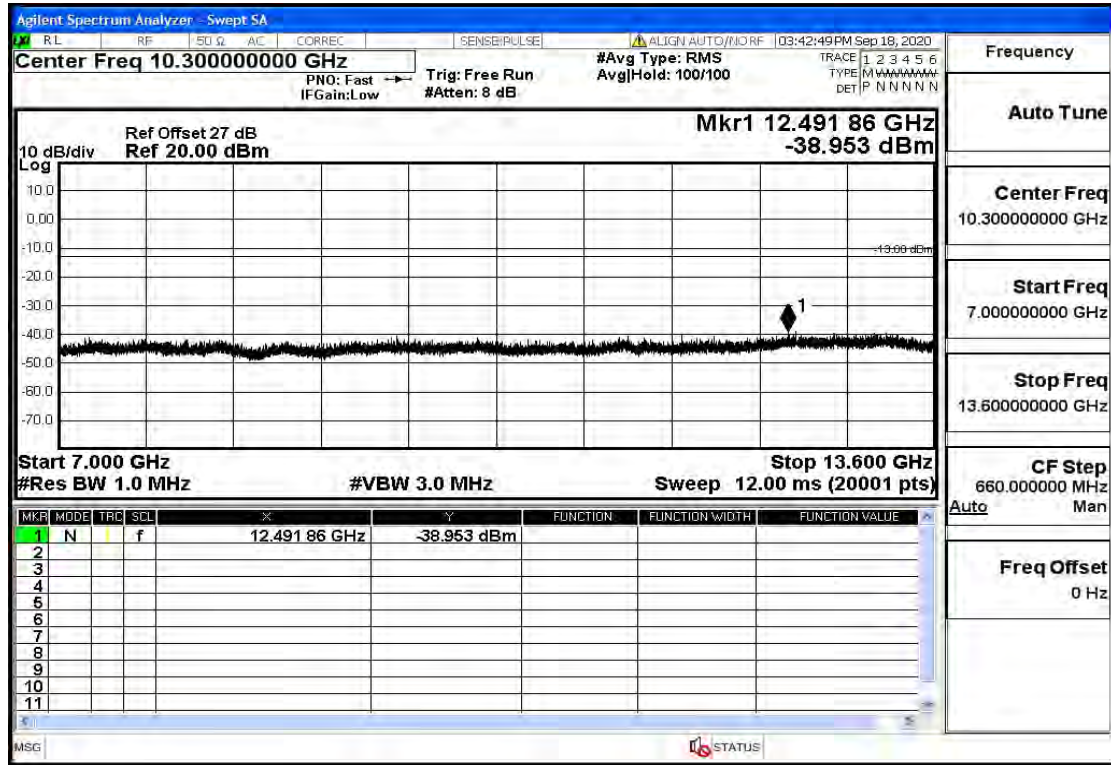

OB2-5-1852.5-QPSK-1#LOW@7GHz-13.6GHz@Pass

OB2-5-1852.5-QPSK-1#LOW@13.6GHz-20GHz@Pass

OB2-5-1852.5-QPSK-1#HIGH@30MHz-1GHz@Pass

OB2-5-1852.5-QPSK-1#HIGH@1GHz-7GHz@Pass

OB2-5-1852.5-QPSK-1#HIGH@7GHz-13.6GHz@Pass