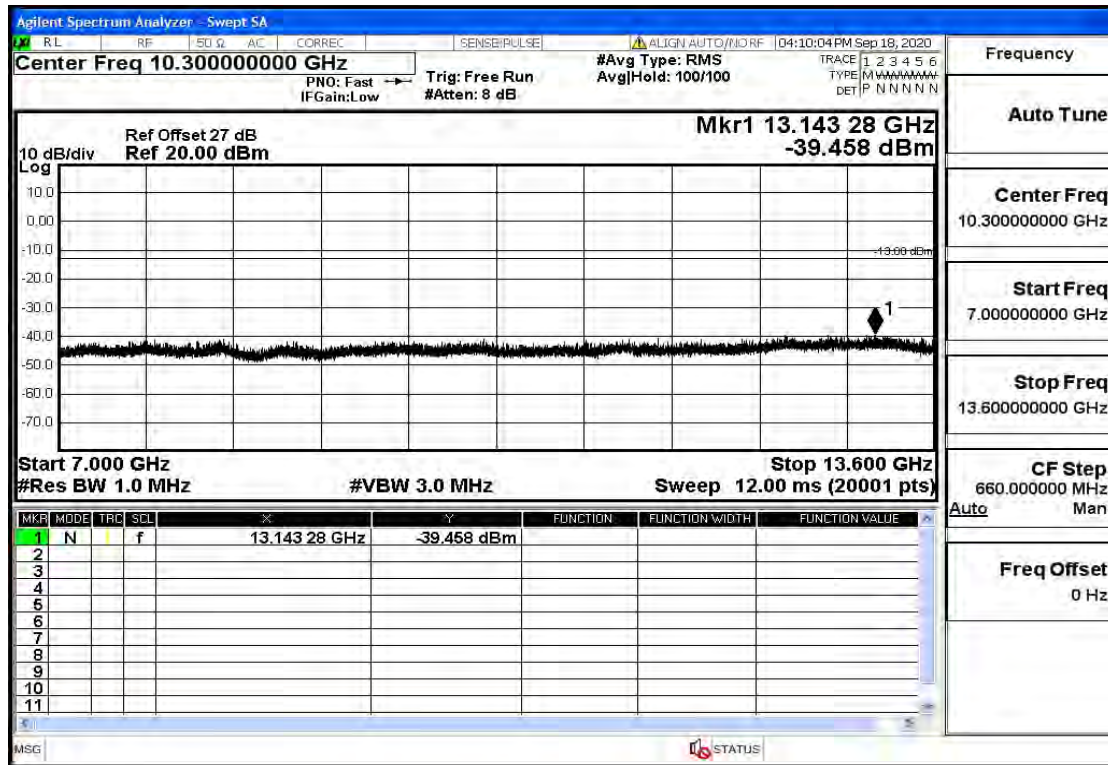

OB2-10-1880-QPSK-1#HIGH@7GHz-13.6GHz@Pass