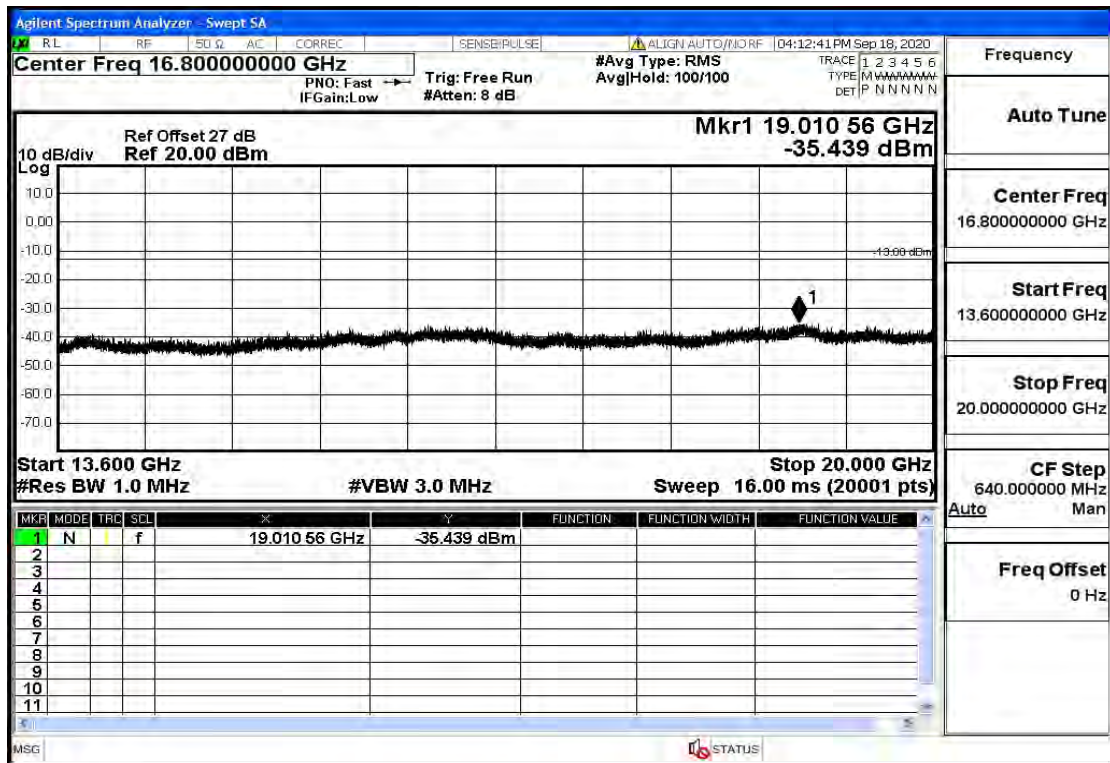

OB2-10-1905-QPSK-50#LOW@13.6GHz-20GHz@Pass