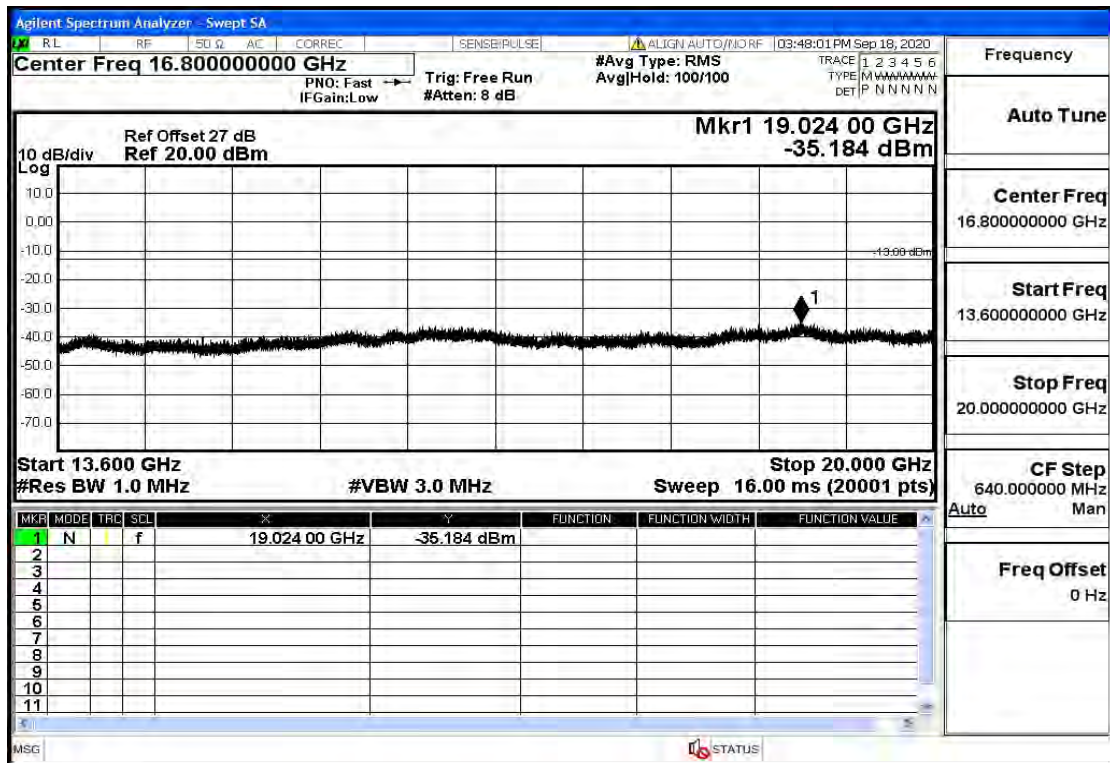

OB2-5-1880-QPSK-1#HIGH@13.6GHz-20GHz@Pass