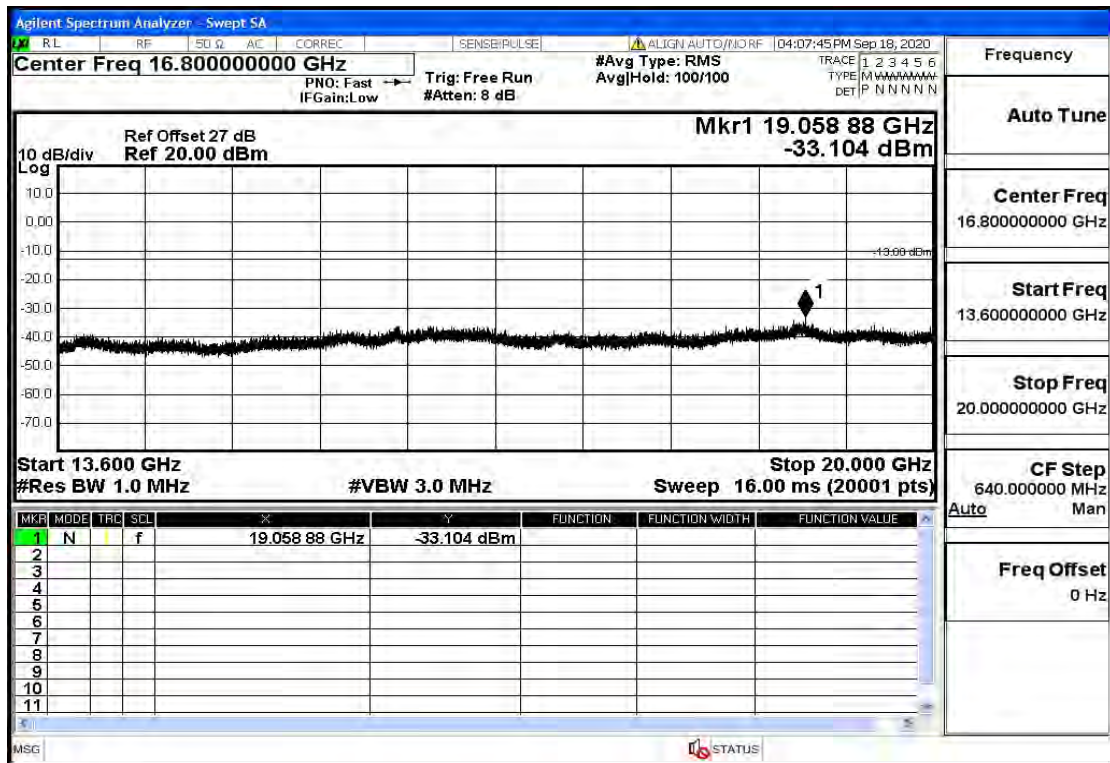

OB2-10-1880-QPSK-50#LOW@13.6GHz-20GHz@Pass