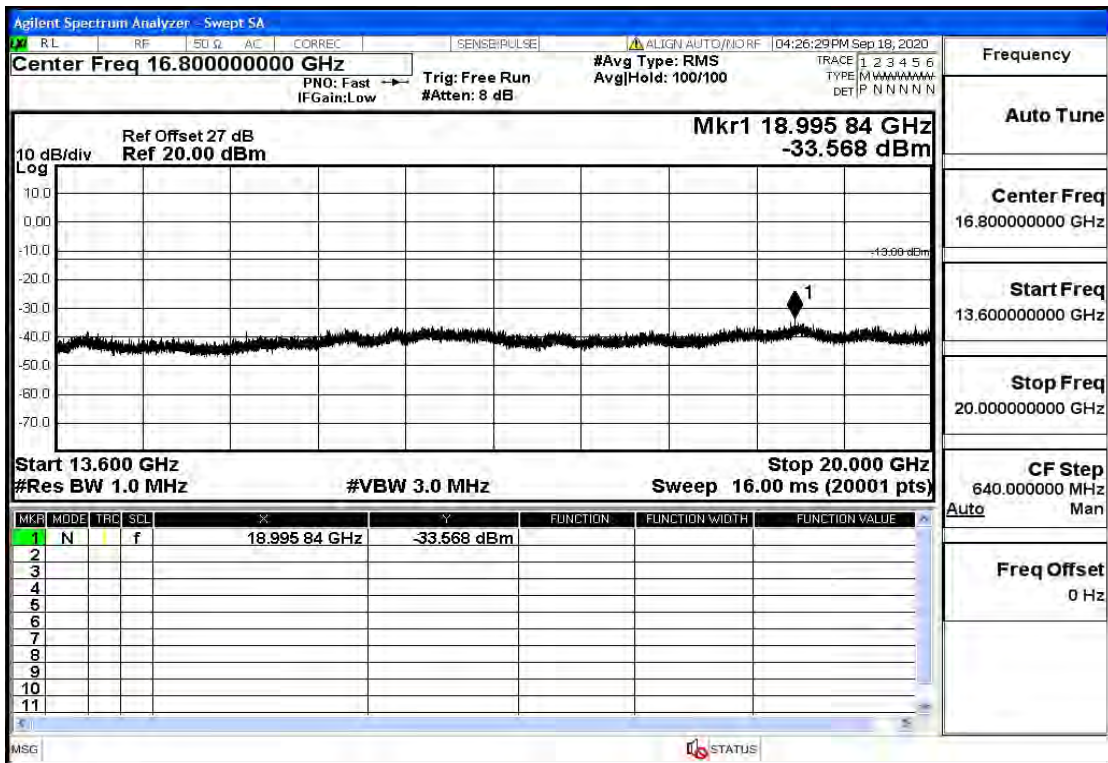

OB2-15-1880-QPSK-1#HIGH@13.6GHz-20GHz@Pass