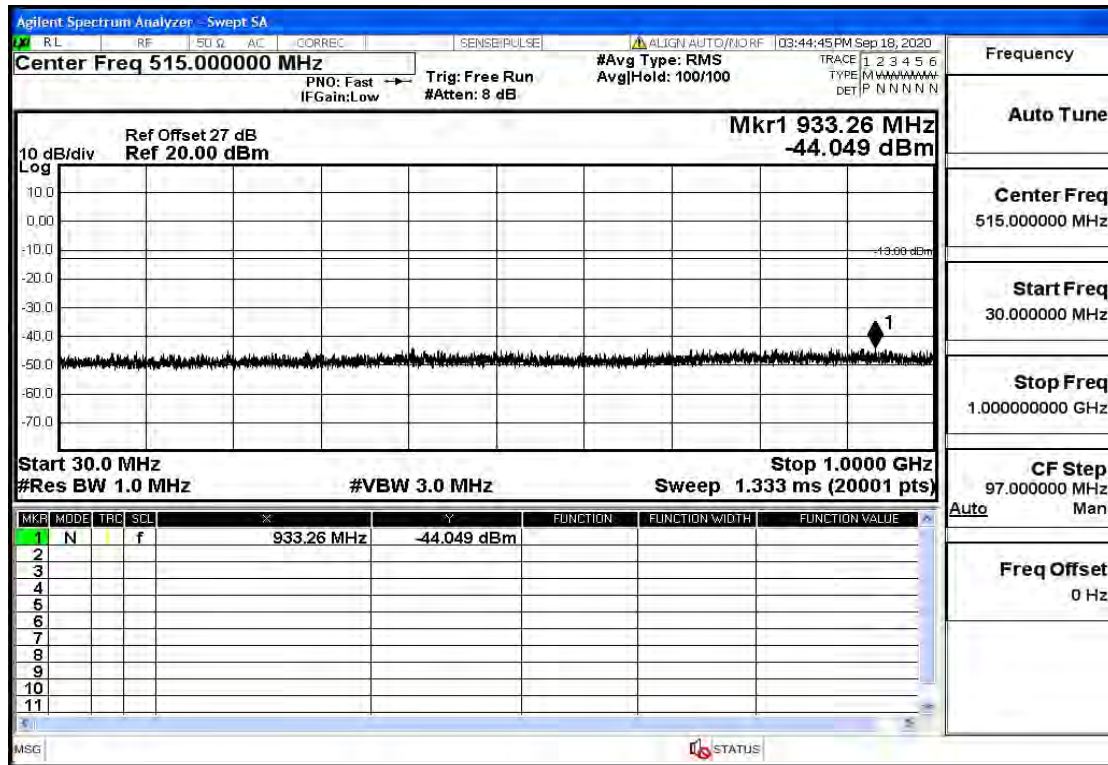

OB2-5-1880-QPSK-25#LOW@30MHz-1GHz@Pass