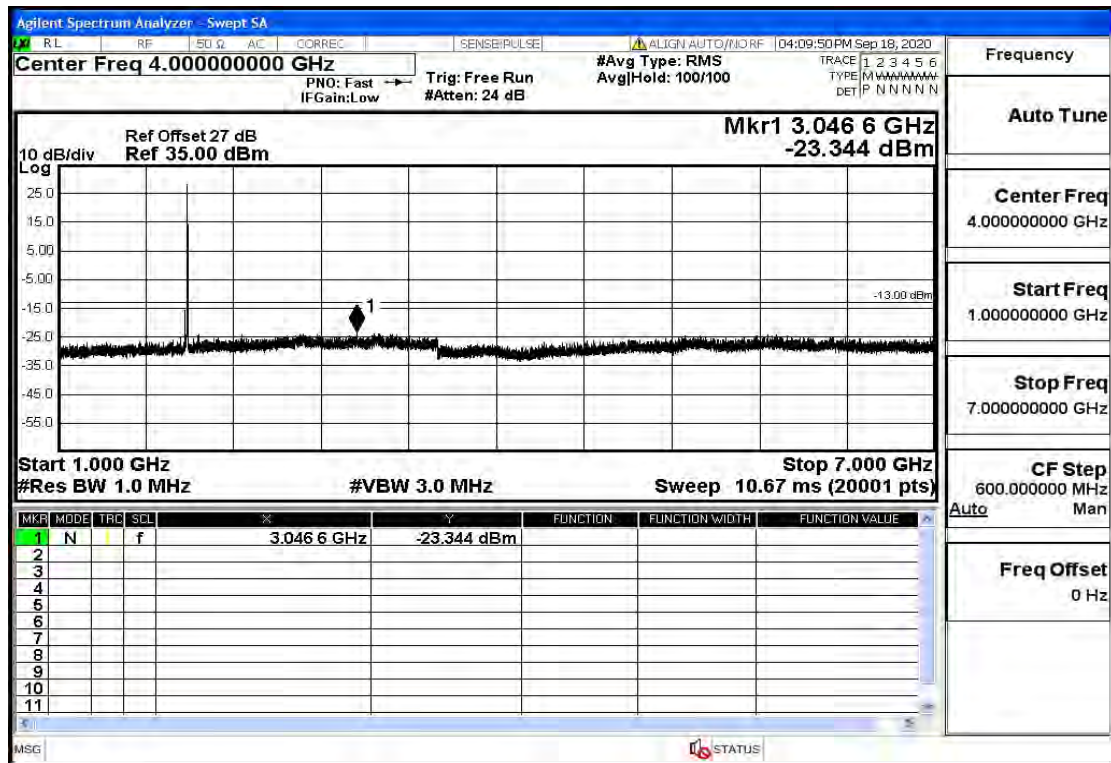

OB2-10-1880-QPSK-1#HIGH@1GHz-7GHz@Pass