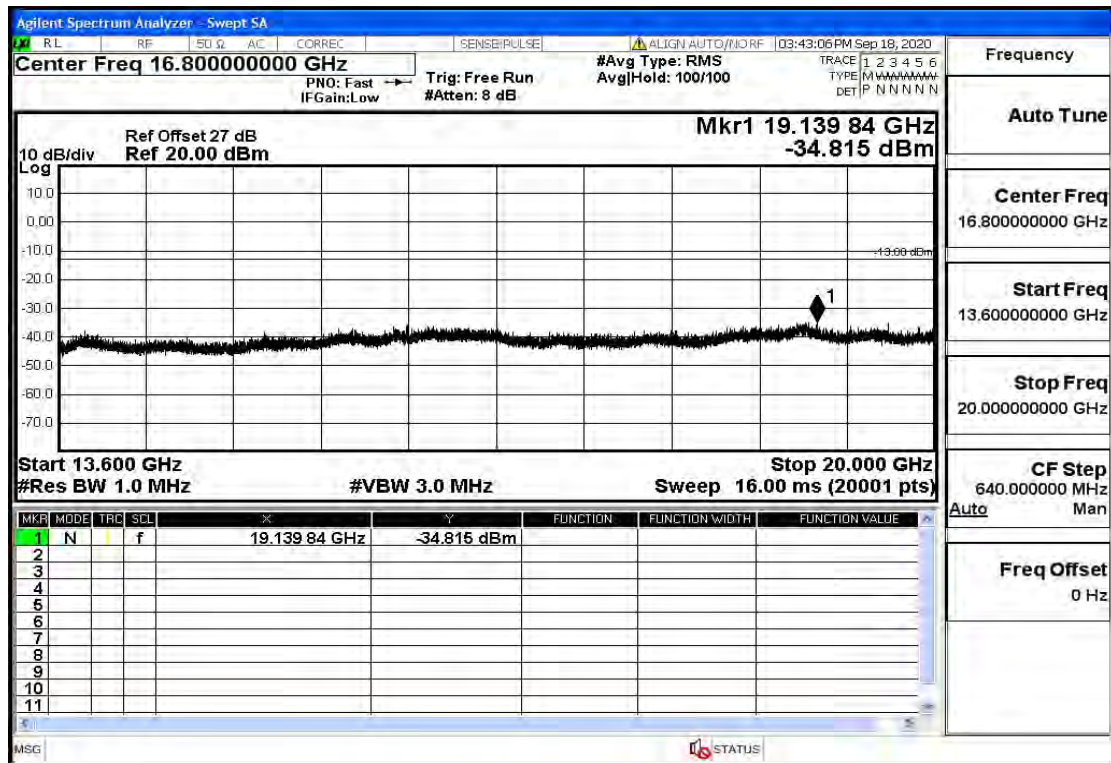

OB2-5-1852.5-QPSK-1#HIGH@13.6GHz-20GHz@Pass