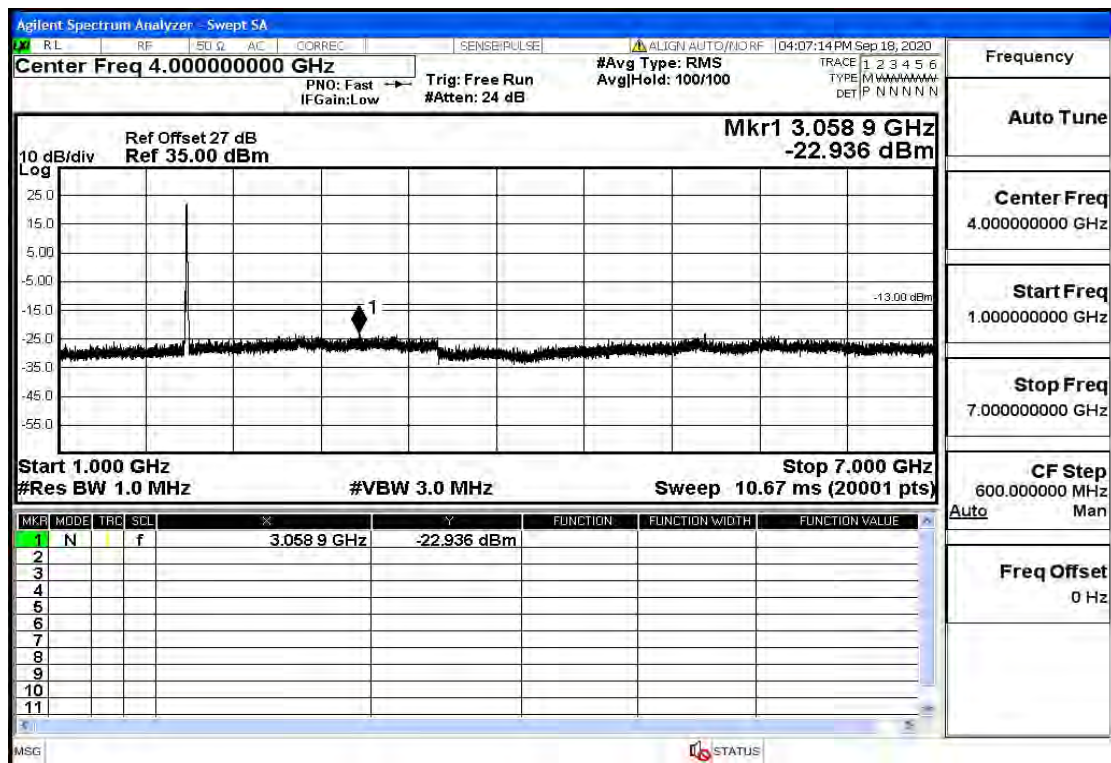

OB2-10-1855-QPSK-1#HIGH@30MHz-1GHz@Pass

OB2-10-1855-QPSK-1#HIGH@1GHz-7GHz@Pass

OB2-10-1855-QPSK-1#HIGH@7GHz-13.6GHz@Pass

OB2-10-1855-QPSK-1#HIGH@13.6GHz-20GHz@Pass

OB2-10-1880-QPSK-50#LOW@30mHz-1GHz@Pass

OB2-10-1880-QPSK-50#LOW@1GHz-7GHz@Pass