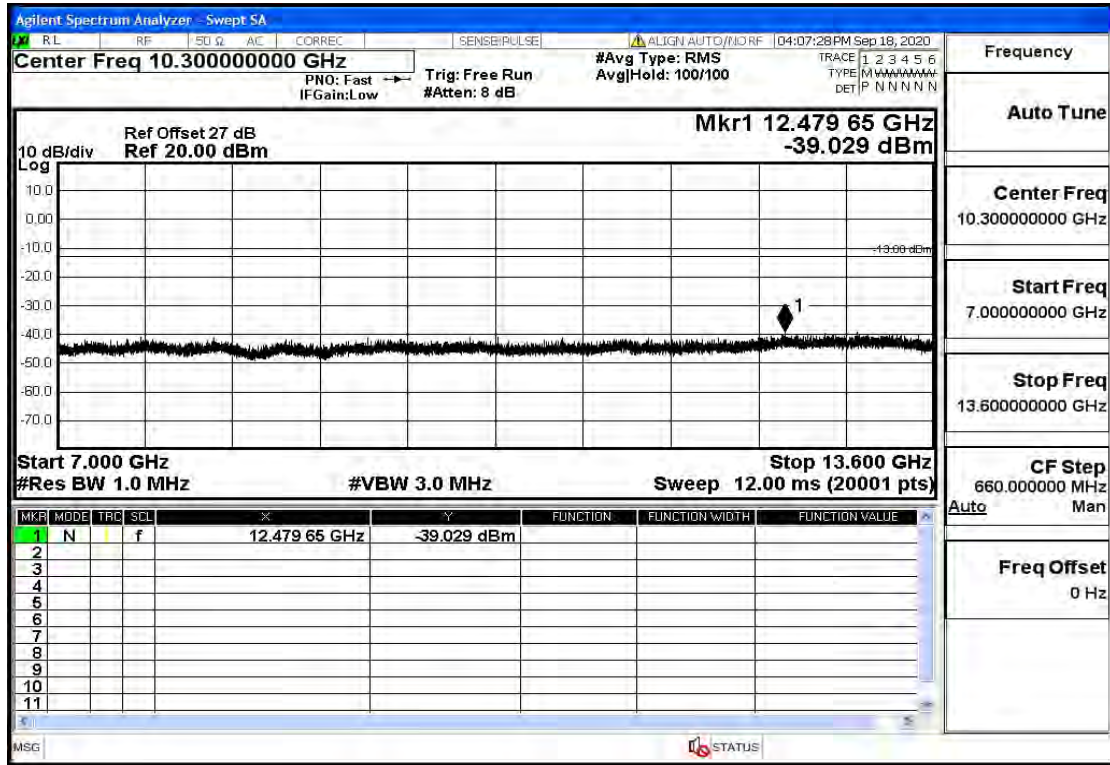

OB2-10-1880-QPSK-50#LOW@7GHz-13.6GHz@Pass