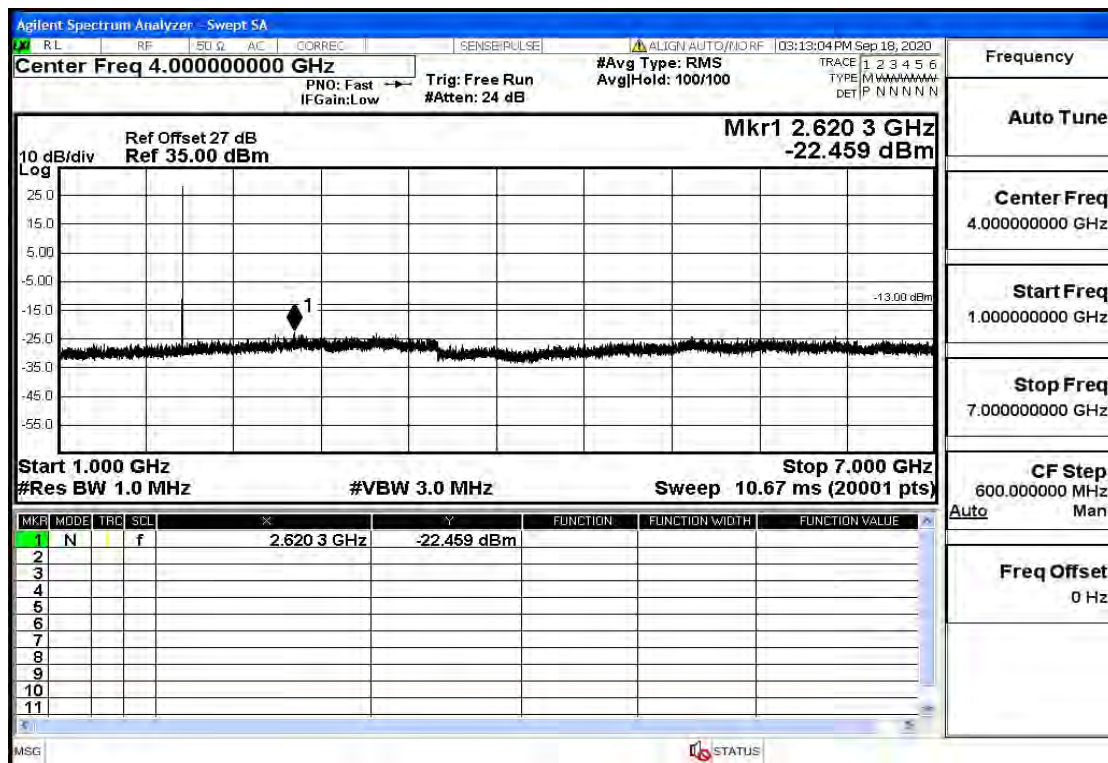

OB2-1.4-1850.7-QPSK-1#LOW@1GHz-7GHz@Pass

OB2-1.4-1850.7-QPSK-1#LOW@7GHz-13.6GHz@Pass

OB2-1.4-1850.7-QPSK-1#LOW@13.6GHz-20GHz@Pass

OB2-1.4-1850.7-QPSK-1#HIGH@30MHz-1GHz@Pass

OB2-1.4-1850.7-QPSK-1#HIGH@1GHz-7GHz@Pass