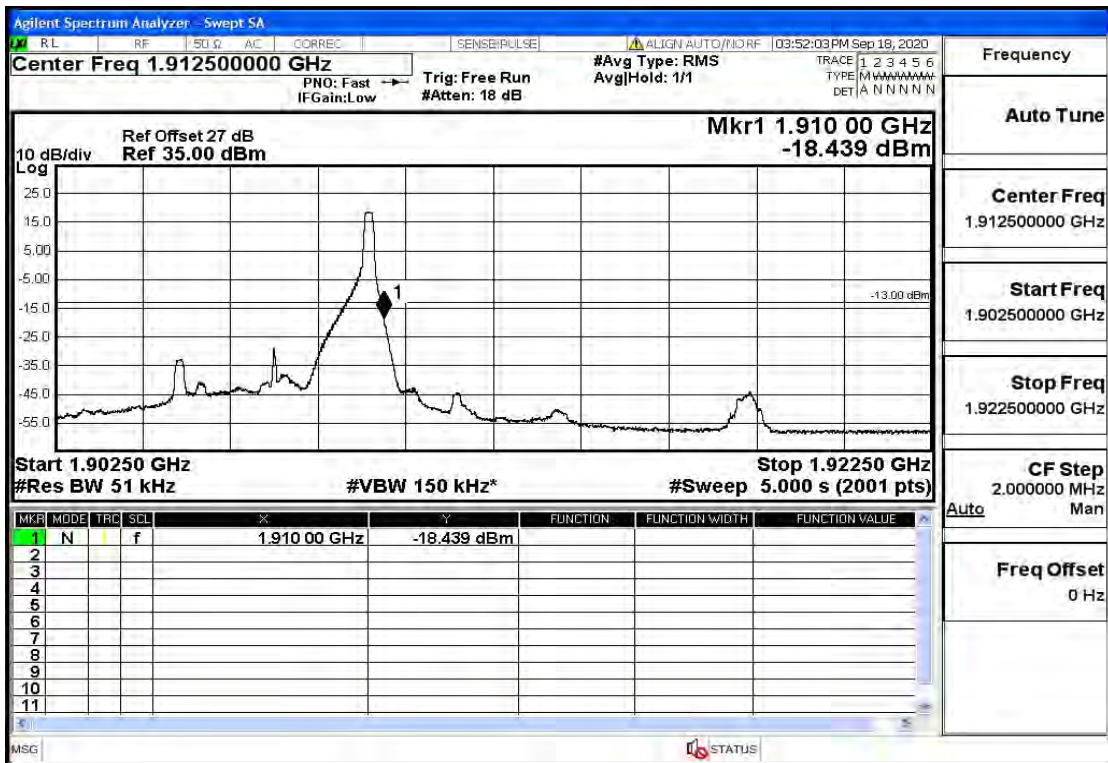

Band2-5-1907.5-QPSK-1#HIGH@Pass