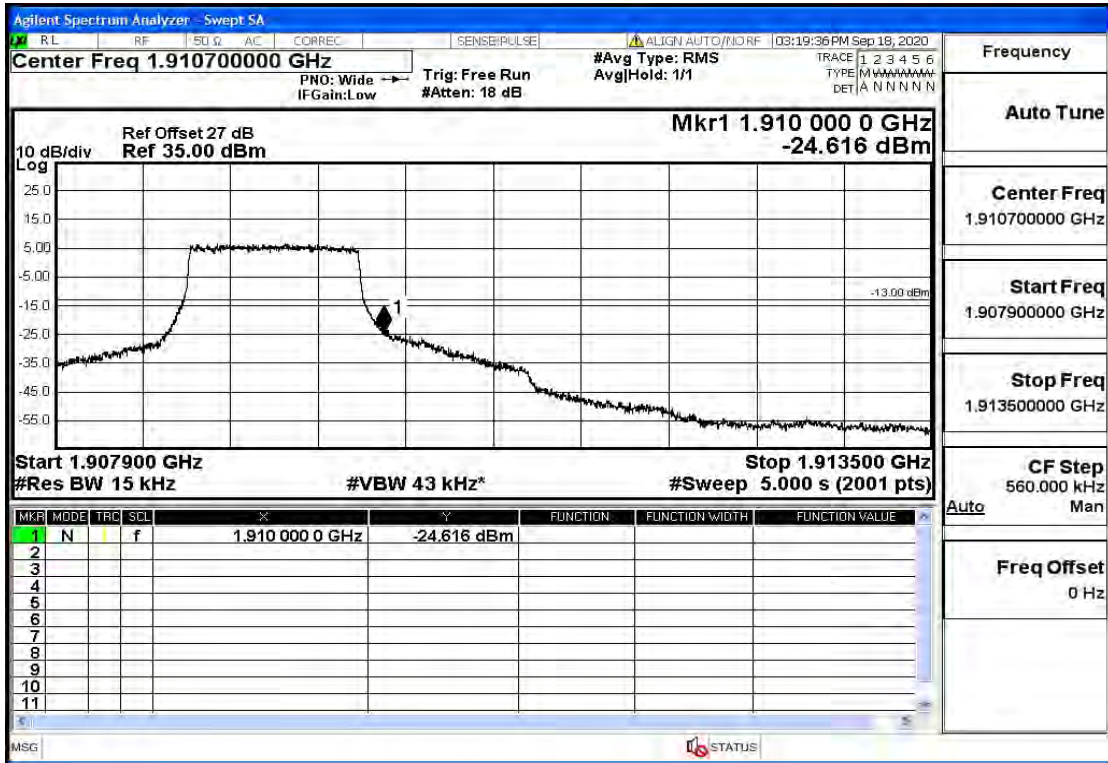

Band2-1.4-1909.3-QPSK-6#LOW@Pass