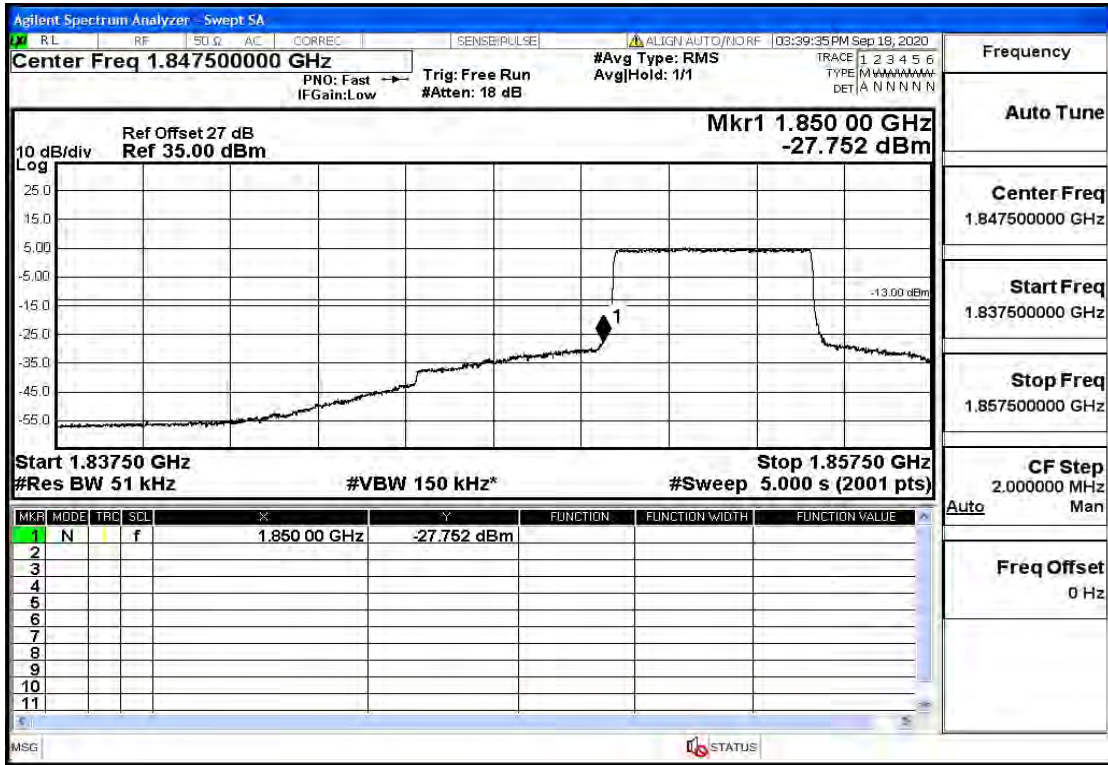

## RF Test Data for LTE (Conducted Measurement)

Product Name: SMART PHONE

Trade Mark: IPRO

Test Model: S601

FCC ID: PQ4IPROS601

Band2-3-1908.5-16QAM-15#LOW@Pass

Band2-3-1908.5-16QAM-1#HIGH@Pass

Band2-5-1852.5-QPSK-25#LOW@Pass

Band2-5-1852.5-QPSK-1#LOW@Pass

Band2-5-1852.5-16QAM-25#LOW@Pass

Band2-5-1852.5-16QAM-1#LOW@Pass

Band2-5-1907.5-QPSK-25#LOW@Pass