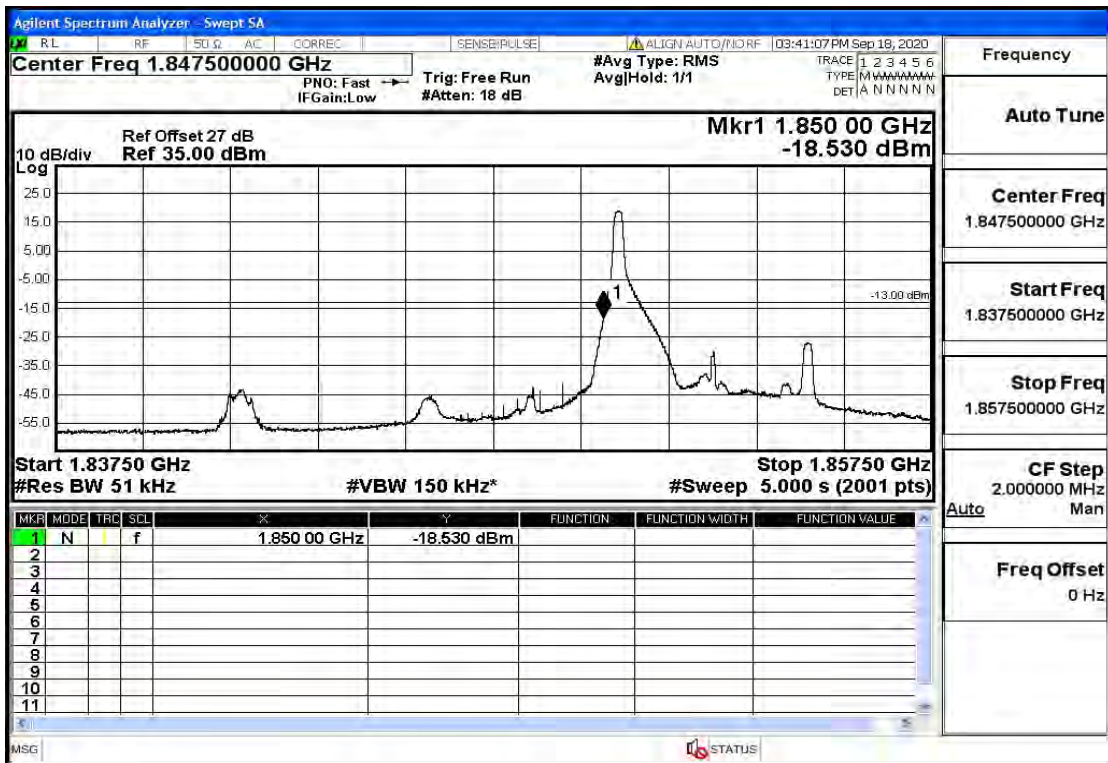

Band2-5-1852.5-QPSK-1#LOW@Pass