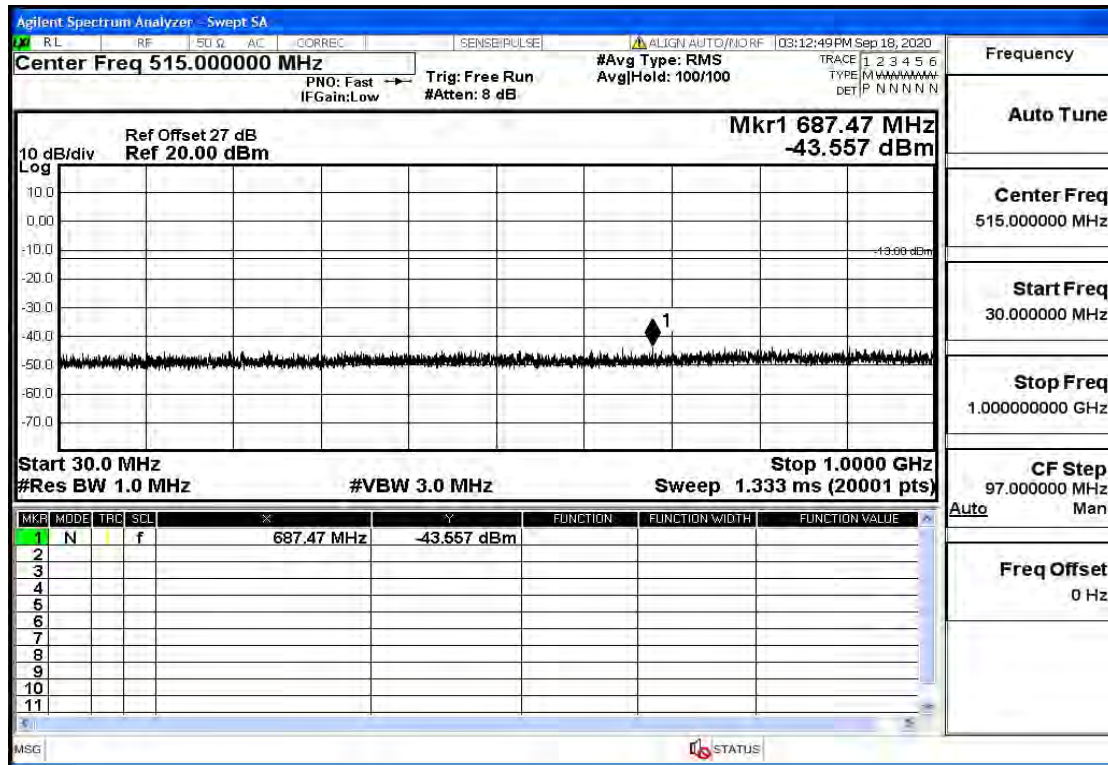

OB2-1.4-1850.7-QPSK-1#LOW@1GHz-7GHz@Pass

OB2-1.4-1850.7-QPSK-1#LOW@7GHz-13.6GHz@Pass

OB2-1.4-1850.7-QPSK-1#LOW@13.6GHz-20GHz@Pass

OB2-1.4-1850.7-QPSK-1#HIGH@30MHz-1GHz@Pass

OB2-1.4-1850.7-QPSK-1#HIGH@1GHz-7GHz@Pass