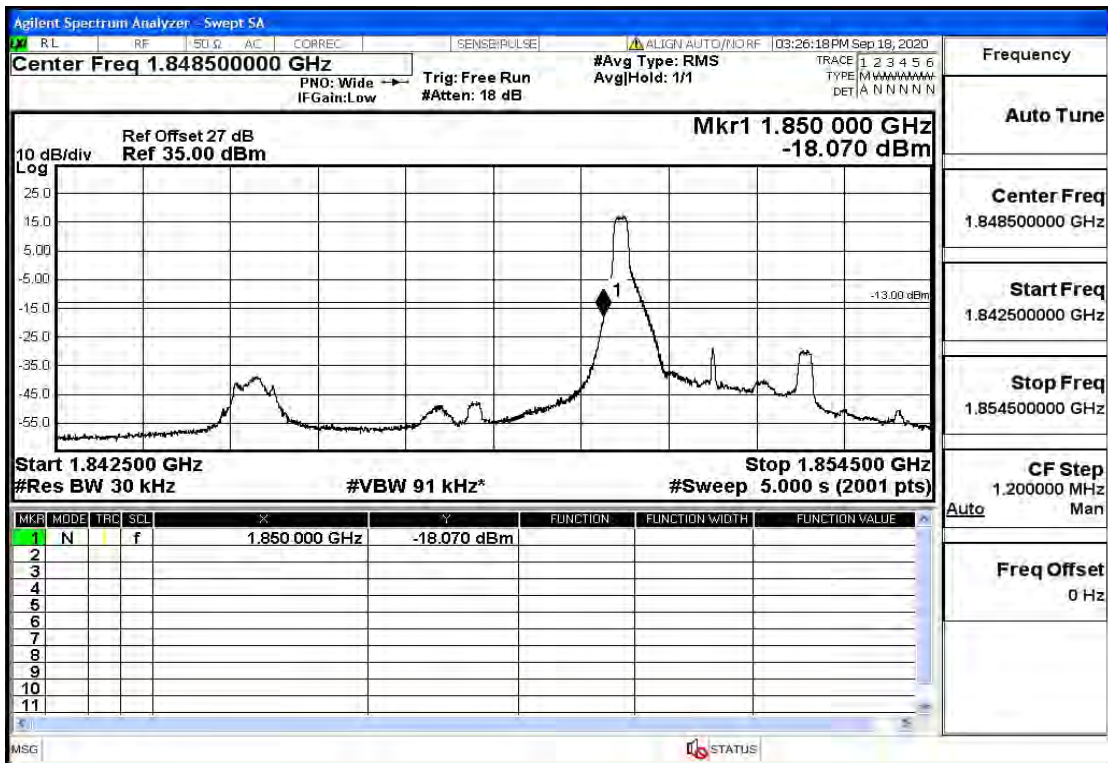

Band2-3-1851.5-QPSK-1#LOW@Pass