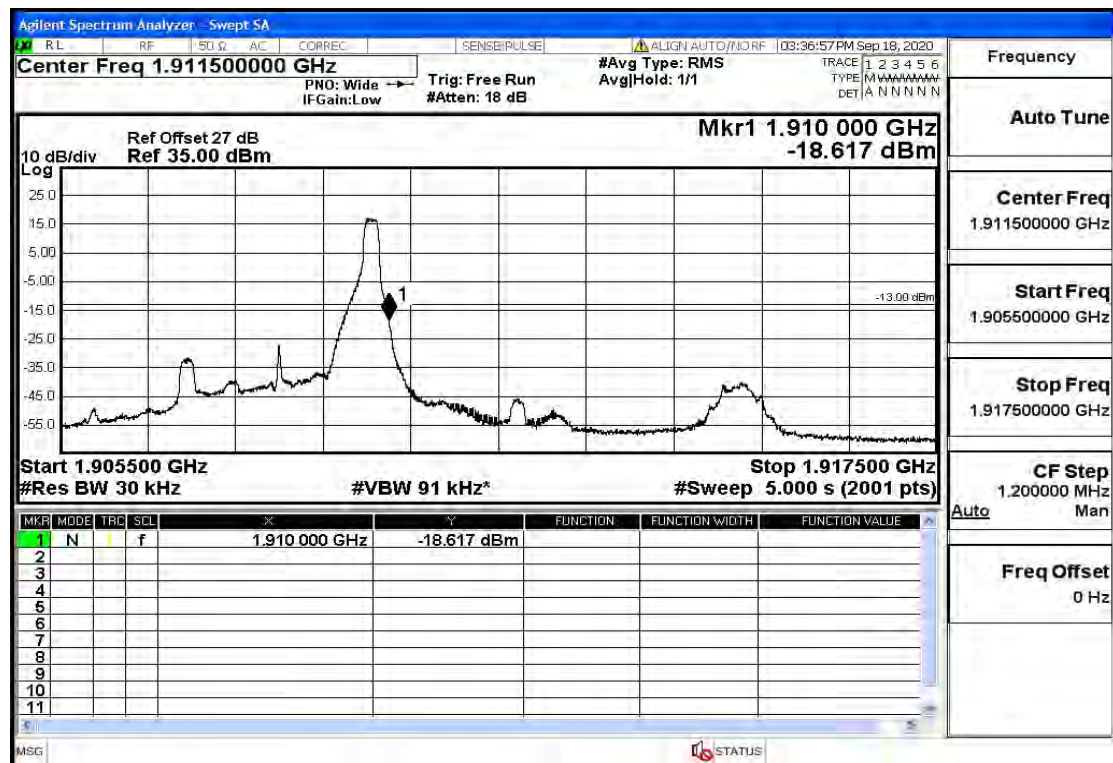

Band2-3-1908.5-QPSK-1#HIGH@Pass