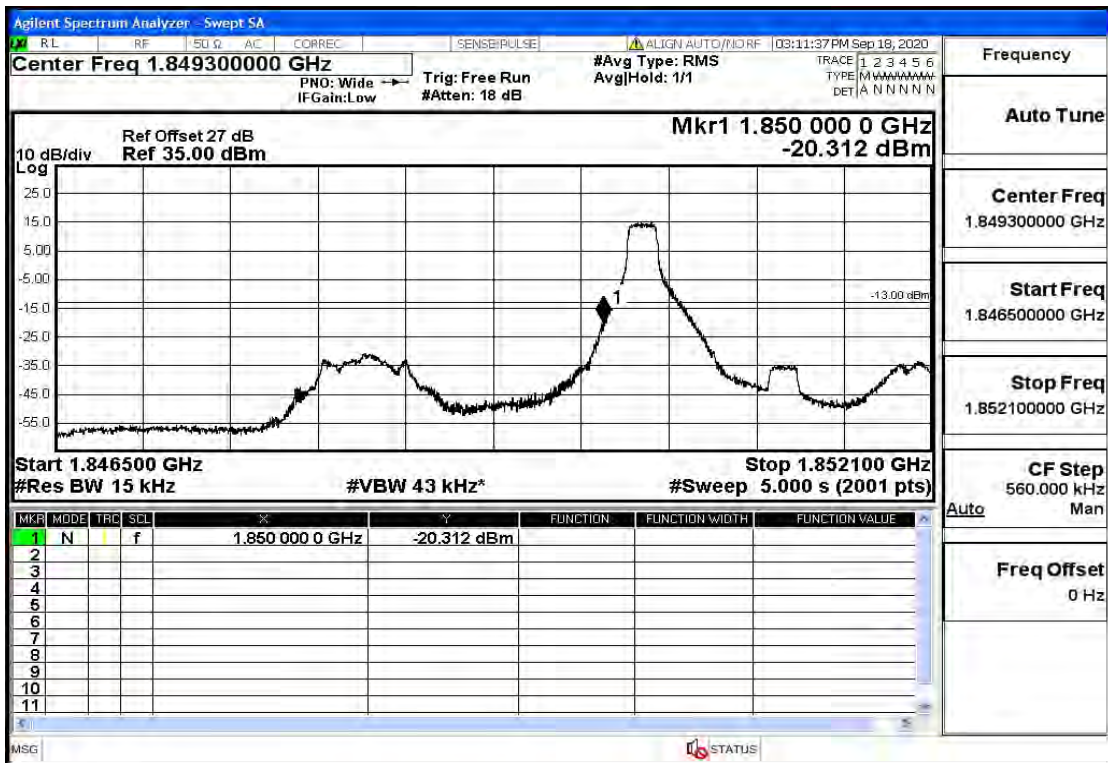

Band2-1.4-1850.7-QPSK-1#LOW@Pass