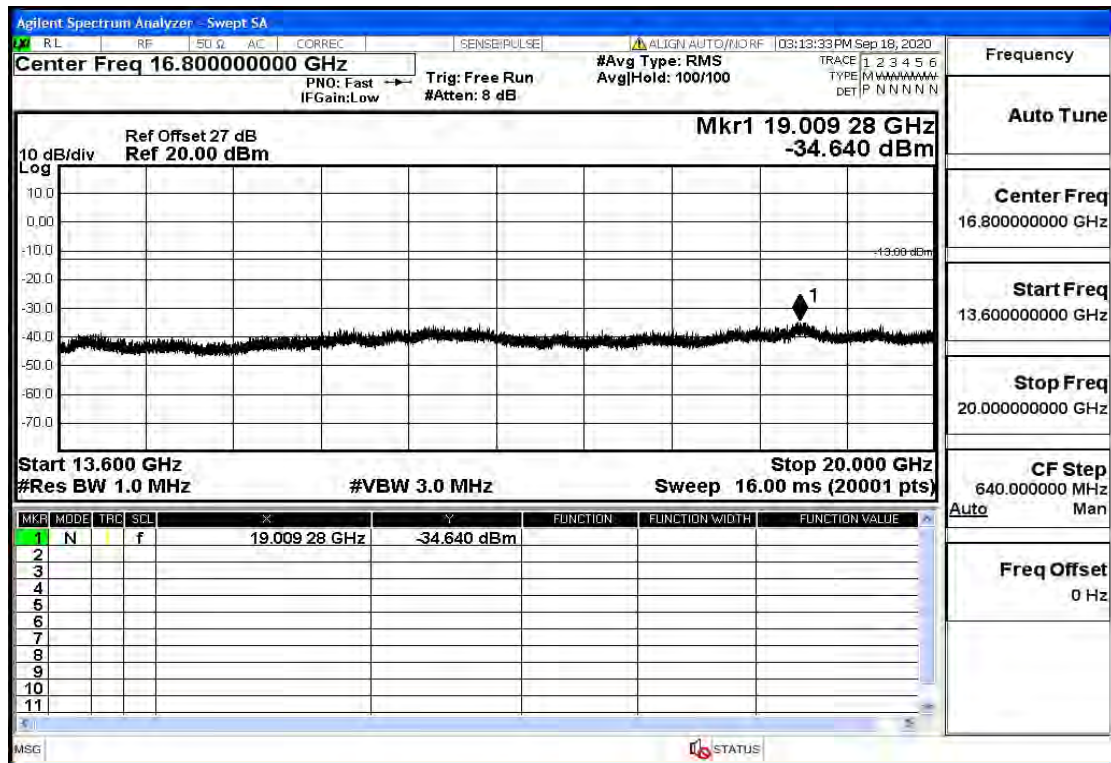

OB2-1.4-1850.7-QPSK-1#HIGH@13.6GHz-20GHz@Pass