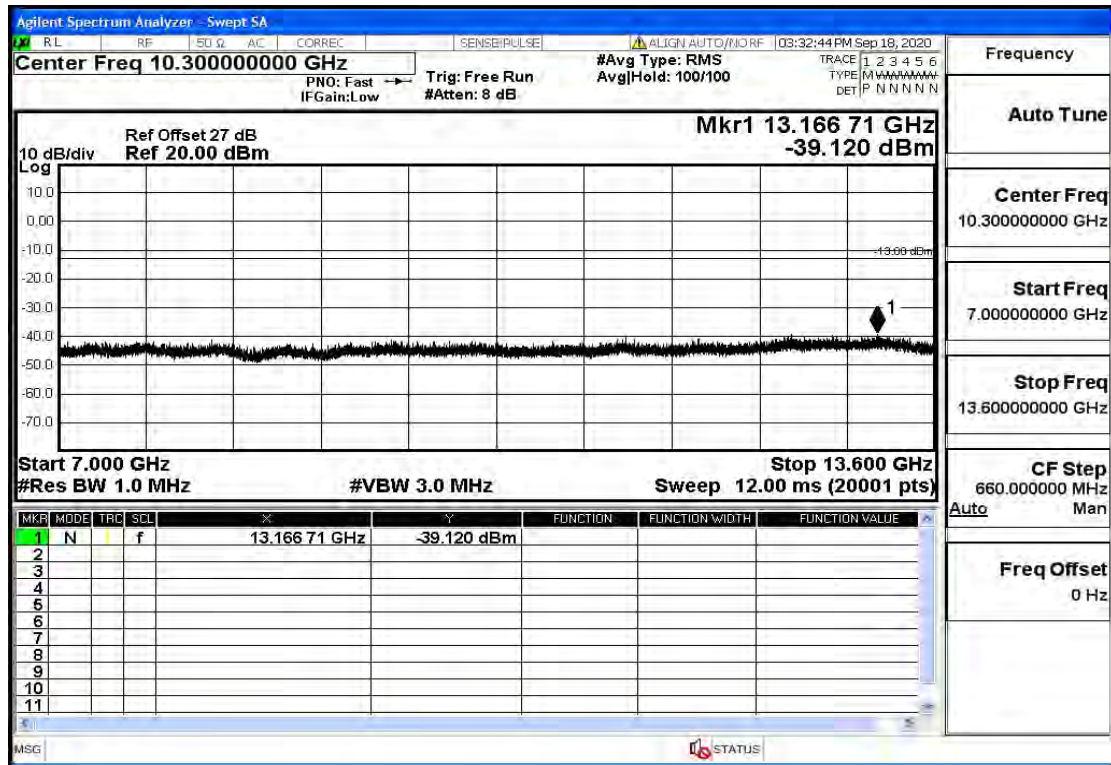

OB2-3-1880-QPSK-1#HIGH@7GHz-13.6GHz@Pass