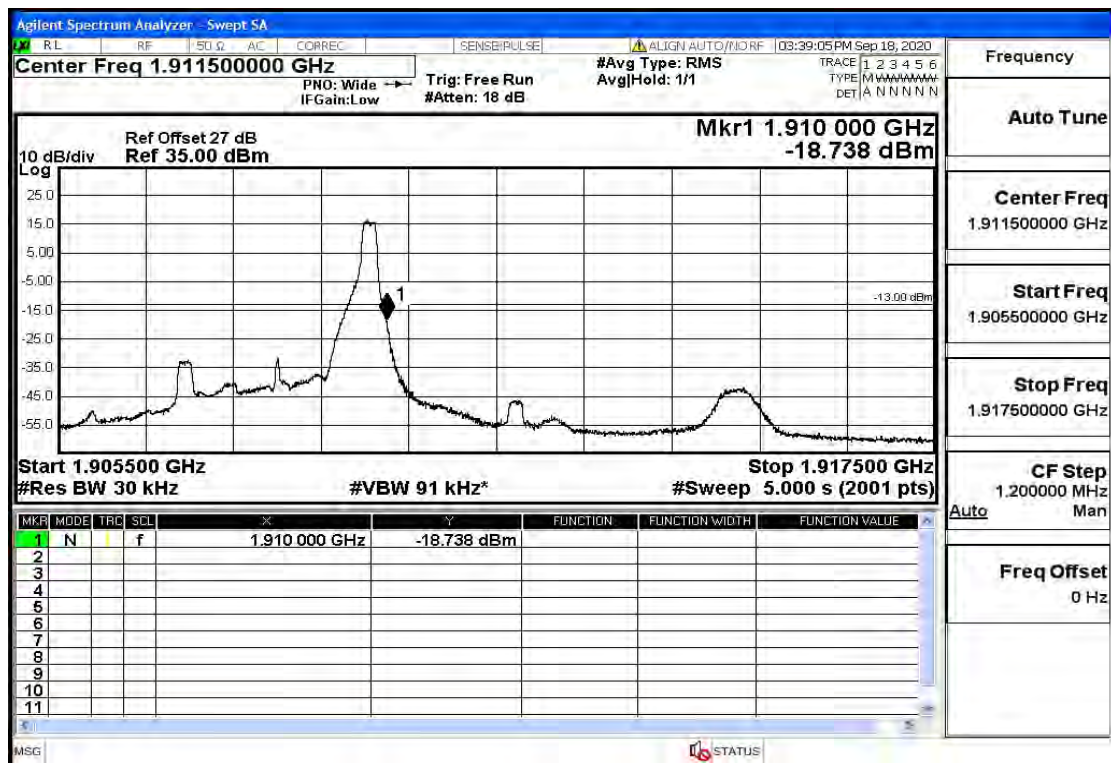

Band2-3-1908.5-16QAM-1#HIGH@Pass