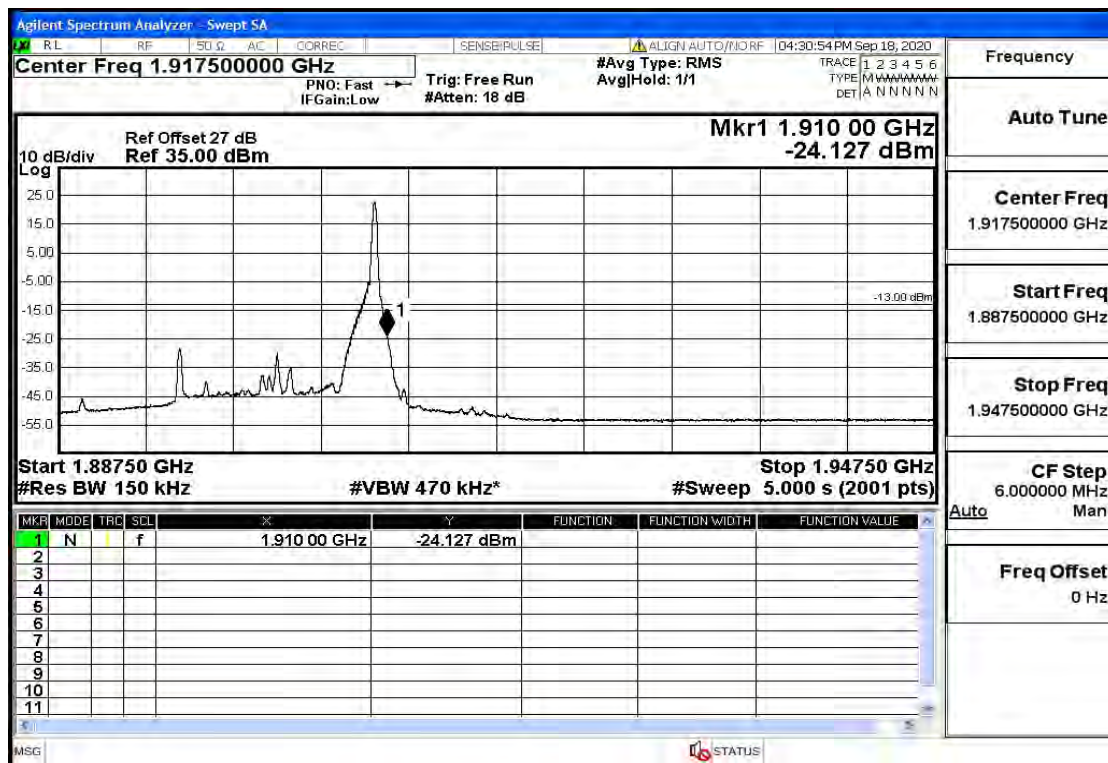

"Band2-15-1902.5-QPSK-1#HIGH@Pass