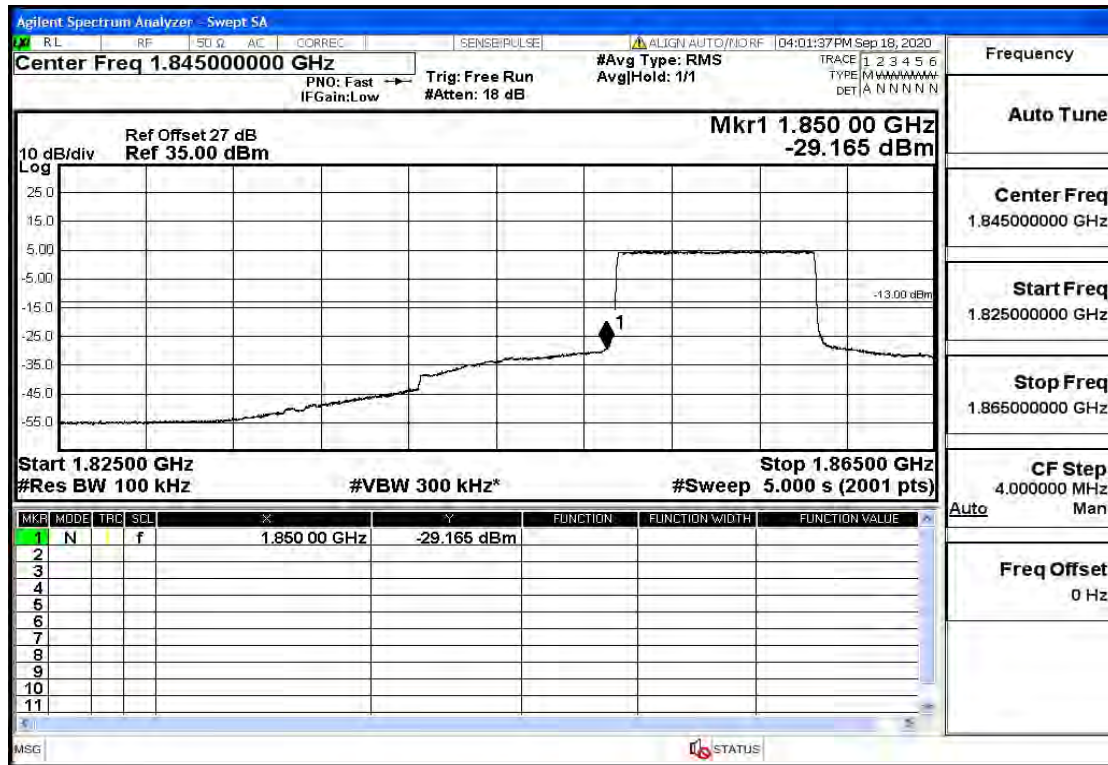

"Band2-10-1855-QPSK-50#LOW@Pass