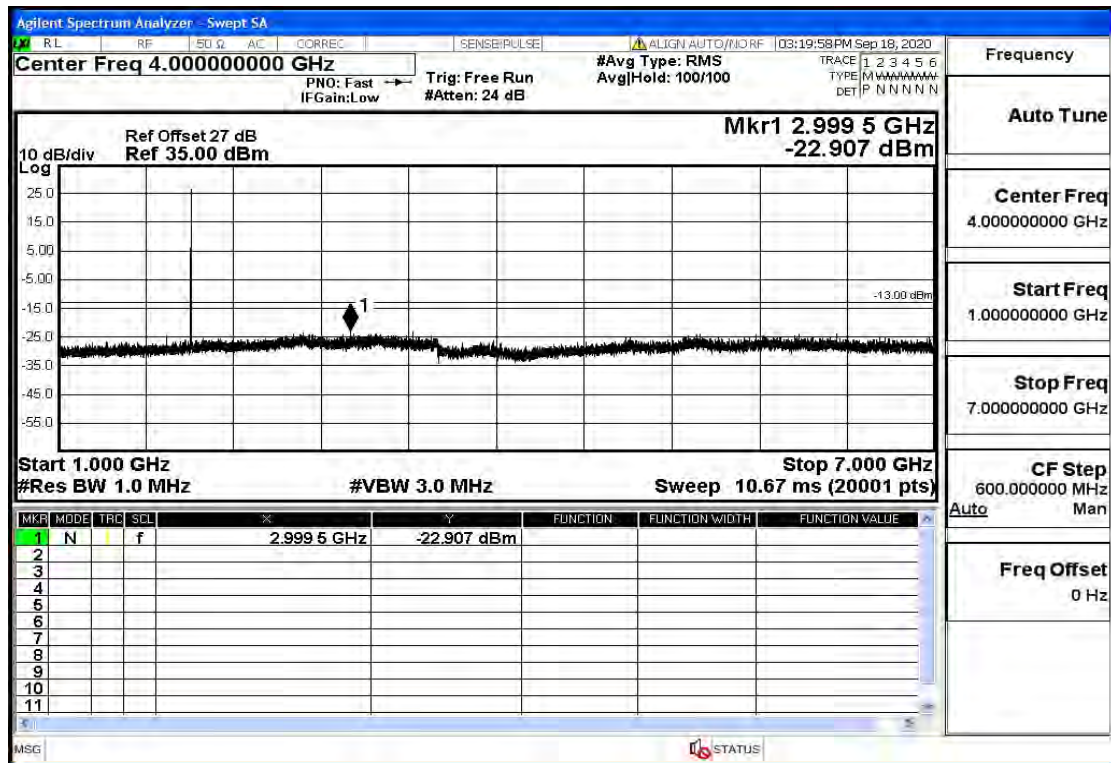

OB2-1.4-1909.3-QPSK-6#LOW@1GHz-7GHz@Pass