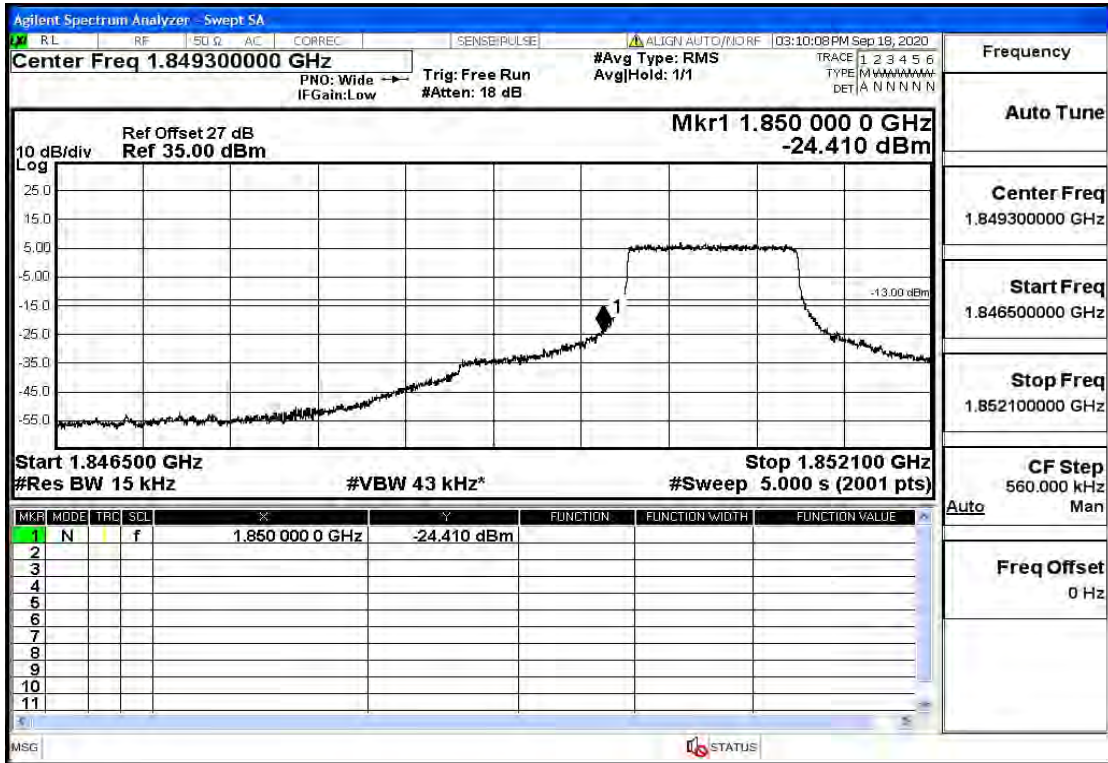

Band2-1.4-1850.7-QPSK-6#LOW@Pass