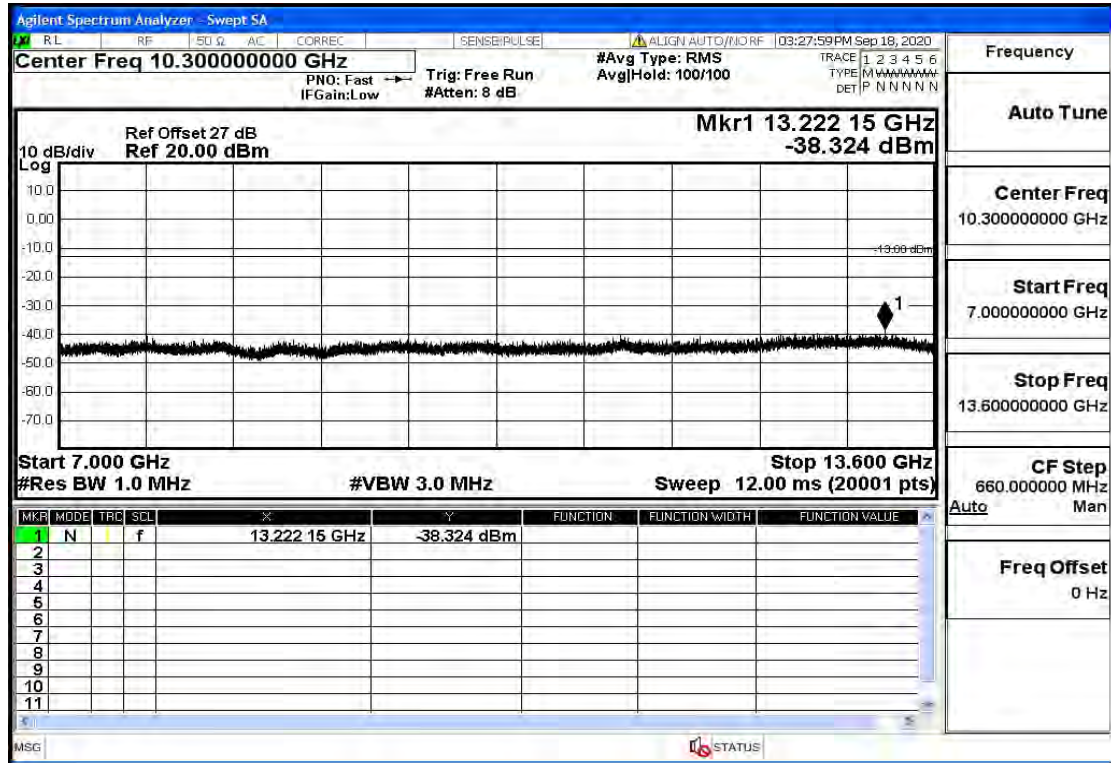

OB2-3-1851.5-QPSK-1#HIGH@7GHz-13.6GHz@Pass