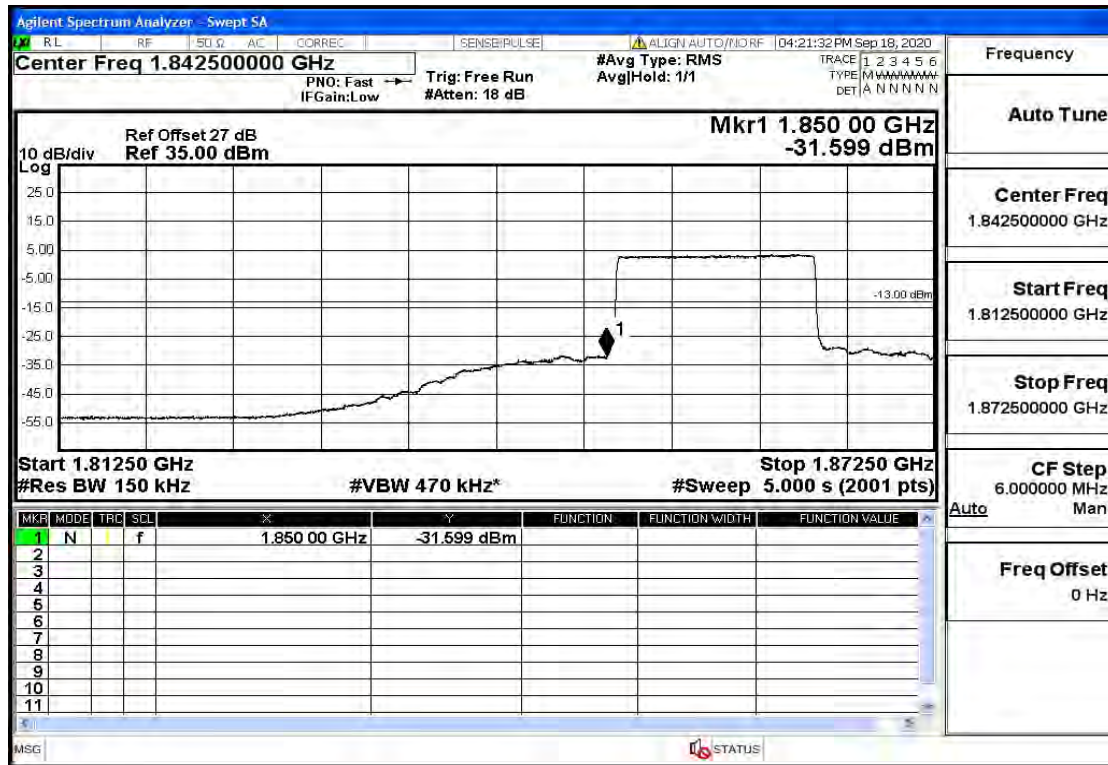

## RF Test Data for LTE (Conducted Measurement)

Product Name: SMART PHONE

Trade Mark: IPRO

Test Model: S601

FCC ID: PQ4IPROS601

"Band2-10-1905-QPSK-50#LOW@Pass

"Band2-10-1905-QPSK-1#HIGH@Pass

"Band2-10-1905-16QAM-50#LOW@Pass

"Band2-10-1905-16QAM-1#HIGH@Pass

"Band2-15-1857.5-QPSK-75#LOW@Pass

"Band2-15-1857.5-QPSK-1#LOW@Pass

"Band2-15-1857.5-16QAM-75#LOW@Pass