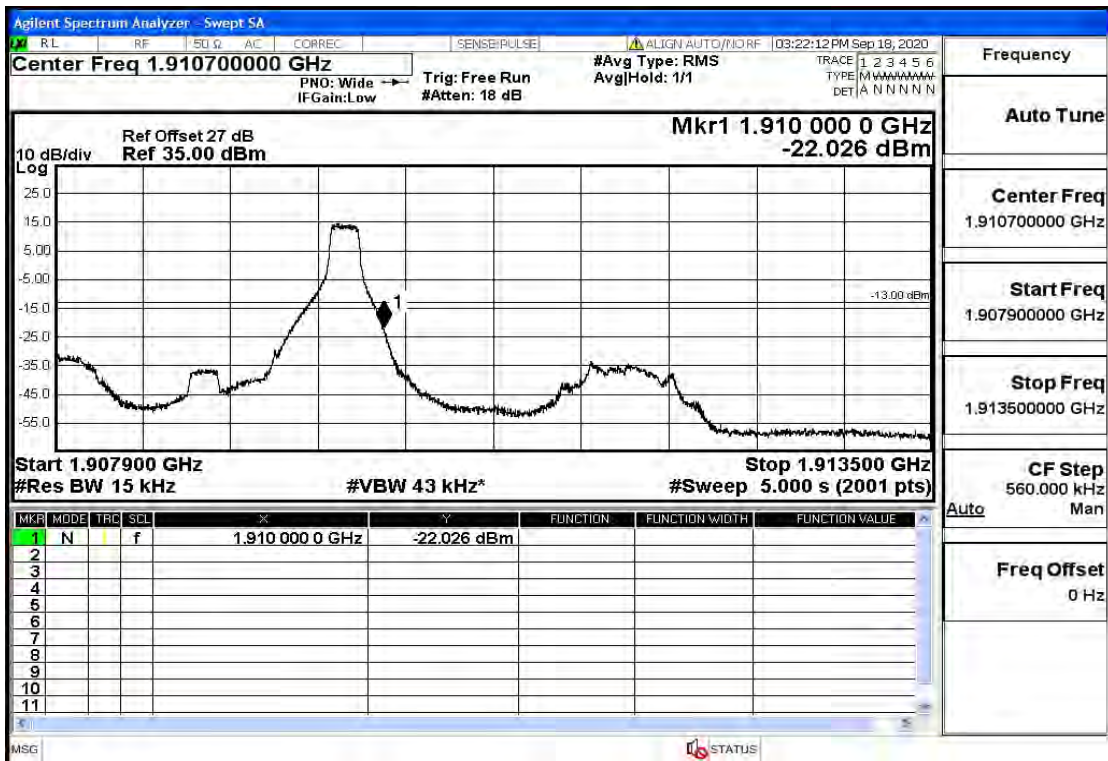

Band2-1.4-1909.3-QPSK-1#HIGH@Pass