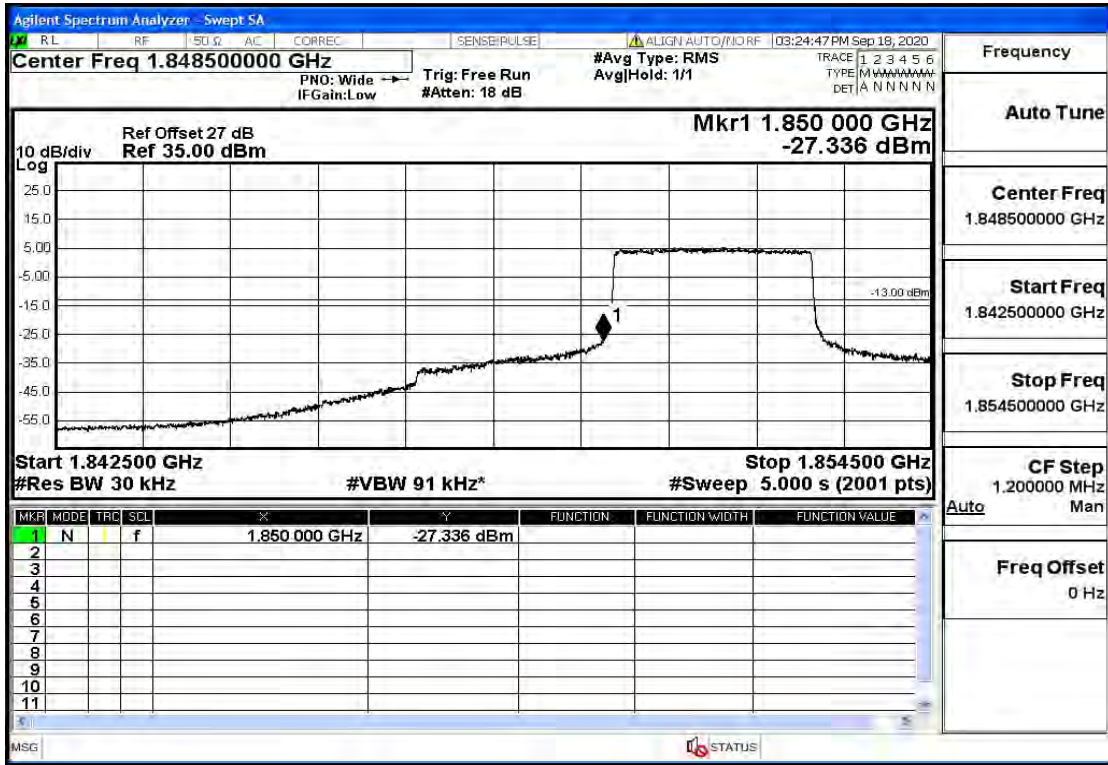

Band2-3-1851.5-QPSK-15#LOW@Pass