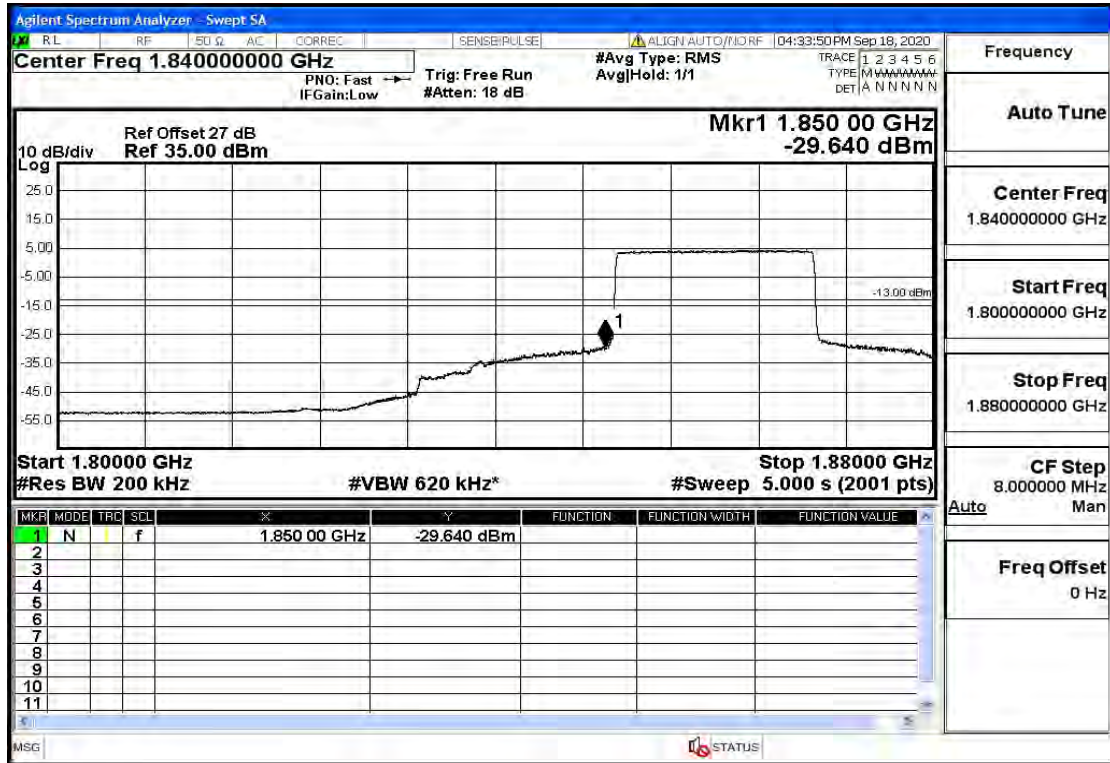

## RF Test Data for LTE (Conducted Measurement)

Product Name: SMART PHONE

Trade Mark: IPRO

Test Model: S601

FCC ID: PQ4IPROS601

"Band2-15-1857.5-16QAM-1#LOW@Pass

"Band2-15-1902.5-QPSK-75#LOW@Pass

"Band2-15-1902.5-QPSK-1#HIGH@Pass

"Band2-15-1902.5-16QAM-75#LOW@Pass

"Band2-15-1902.5-16QAM-1#HIGH@Pass

"Band2-20-1860-QPSK-100#LOW@Pass

"Band2-20-1860-QPSK-1#LOW@Pass