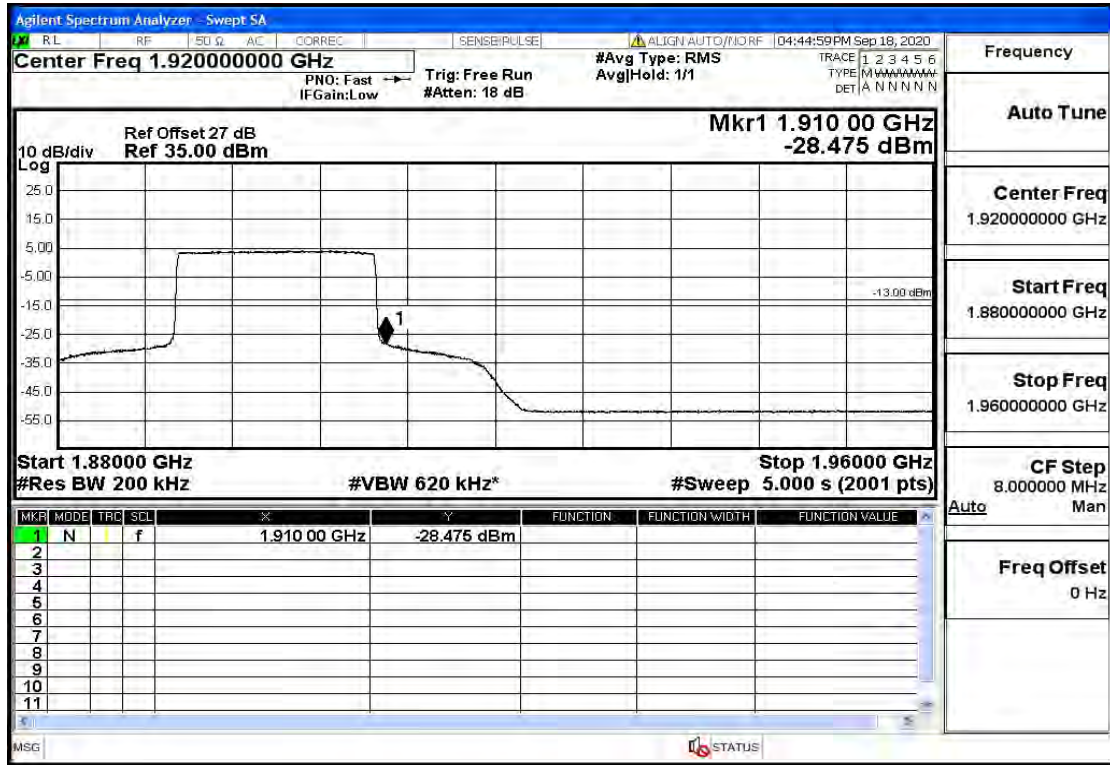

"Band2-20-1900-QPSK-100#LOW@Pass