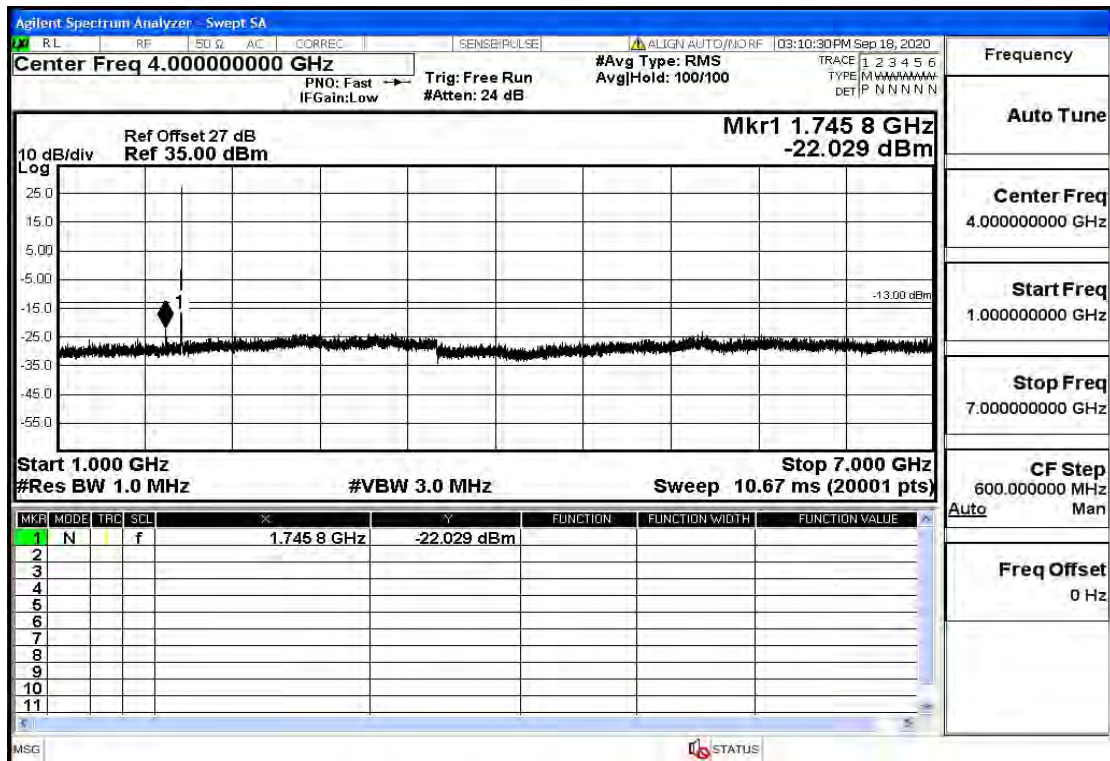

OB2-1.4-1850.7-QPSK-6#LOW@1GHz-7GHz@Pass