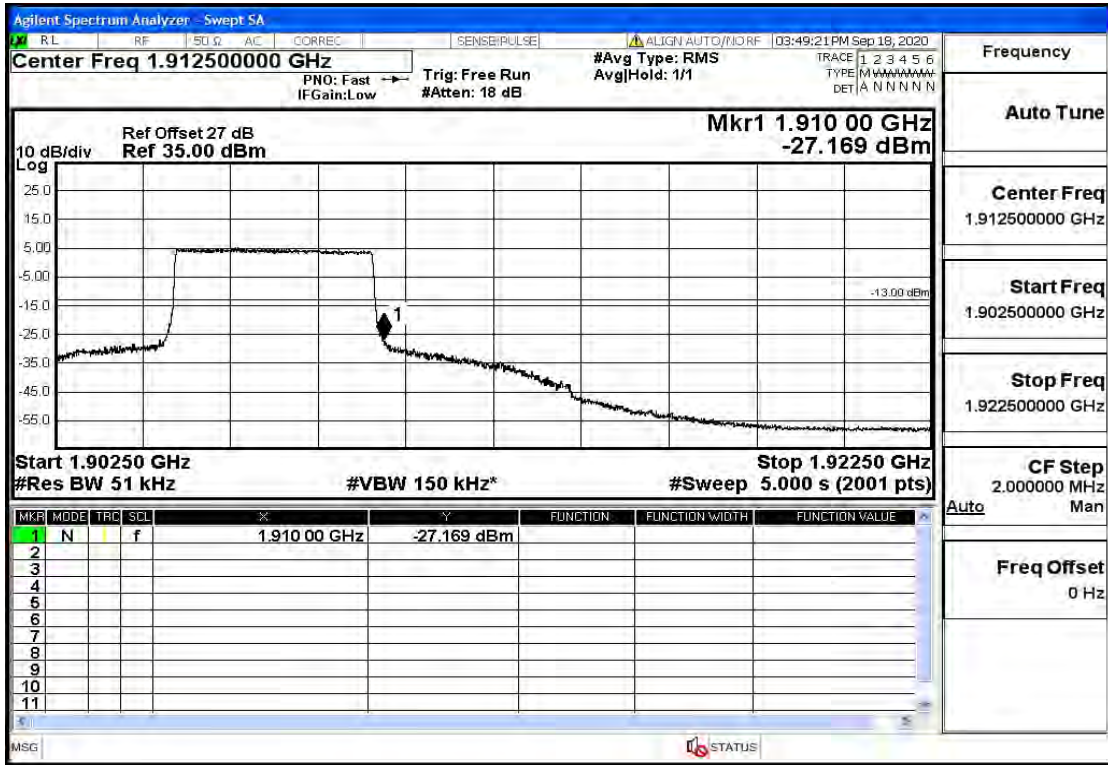

## RF Test Data for LTE (Conducted Measurement)

Product Name: SMART PHONE

Trade Mark: IPRO

Test Model: S601

FCC ID: PQ4IPROS601

Band2-3-1908.5-16QAM-15#LOW@Pass

Band2-3-1908.5-16QAM-1#HIGH@Pass

Band2-5-1852.5-QPSK-25#LOW@Pass

Band2-5-1852.5-QPSK-1#LOW@Pass

Band2-5-1852.5-16QAM-25#LOW@Pass

Band2-5-1852.5-16QAM-1#LOW@Pass

Band2-5-1907.5-QPSK-25#LOW@Pass