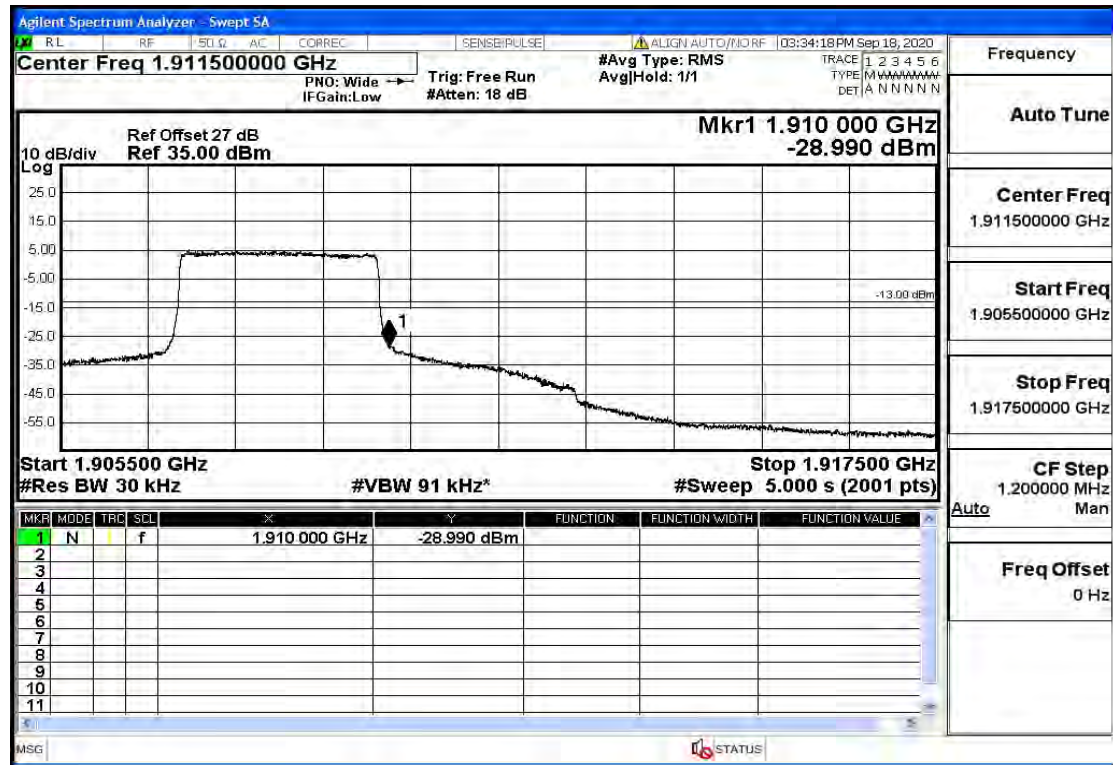

Band2-3-1908.5-QPSK-15#LOW@Pass