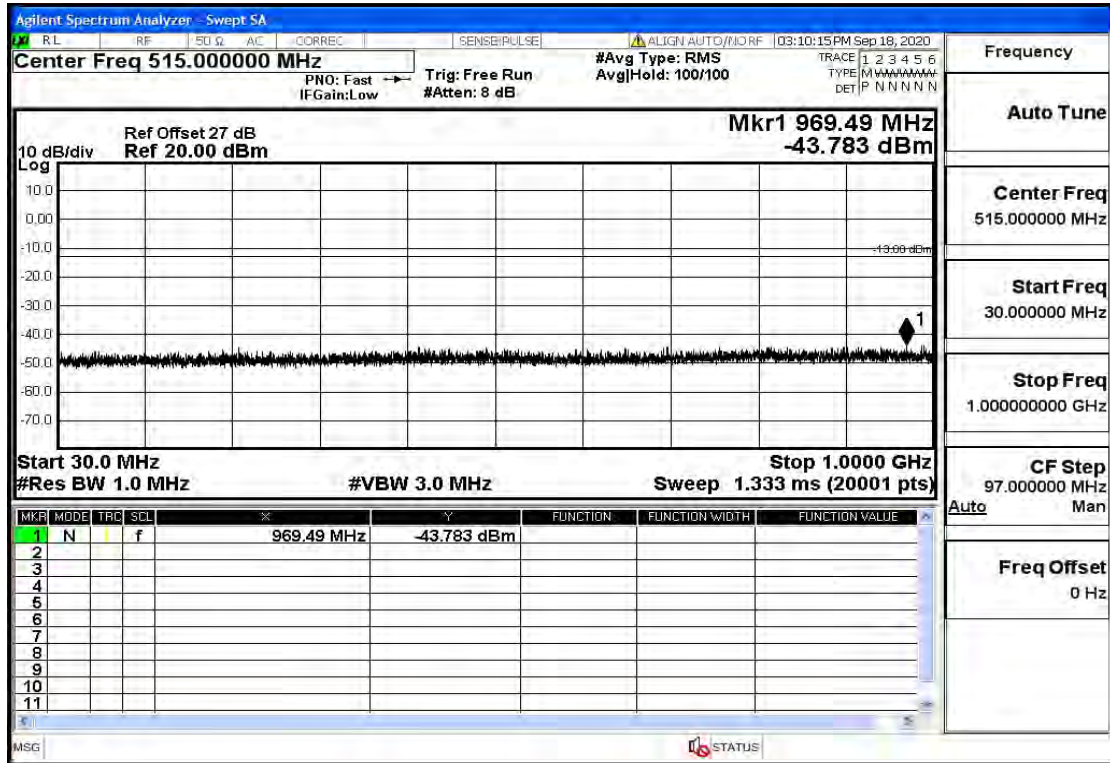

OB2-1.4-1850.7-QPSK-6#LOW@30mHz-1GHz@Pass