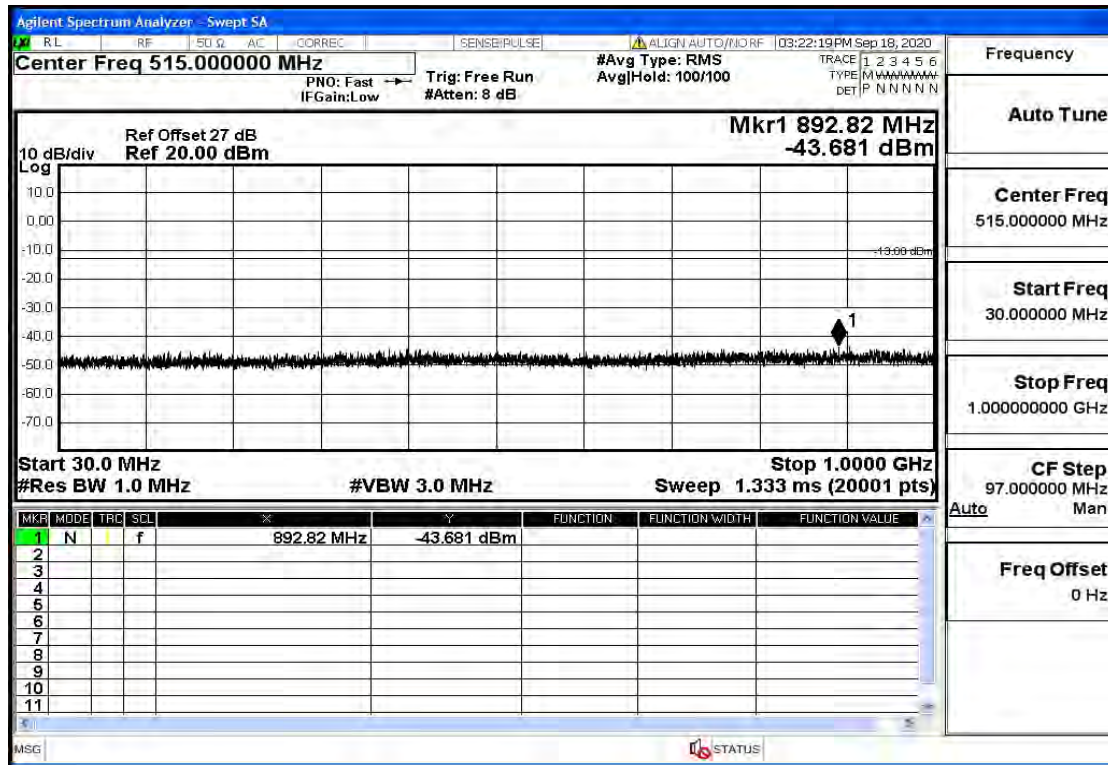

OB2-1.4-1909.3-QPSK-1#HIGH@30MHz-1GHz@Pass