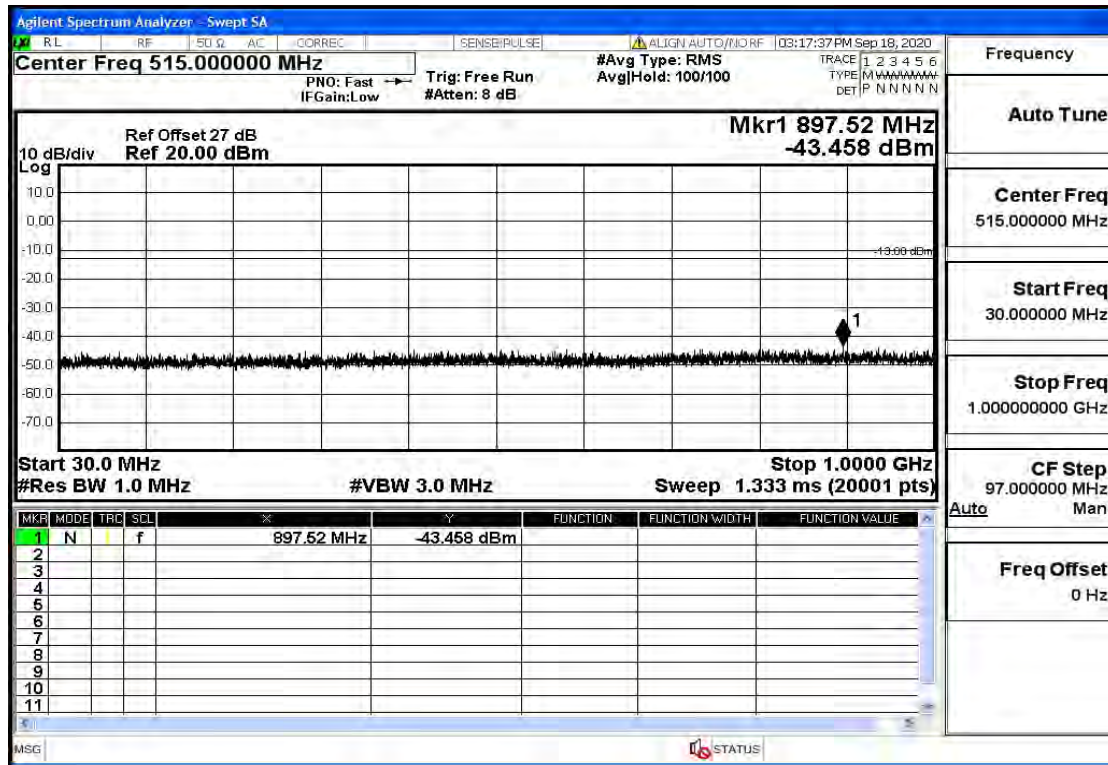

OB2-1.4-1880-QPSK-1#HIGH@30mHz-1GHz@Pass