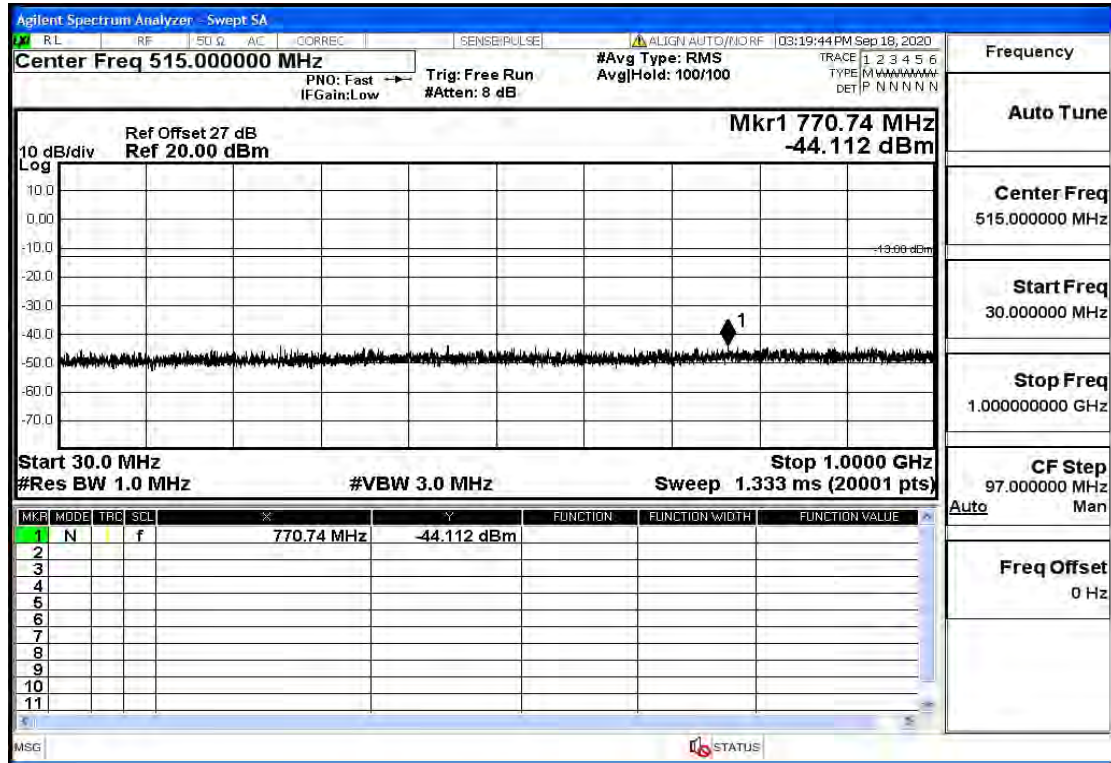

OB2-1.4-1880-QPSK-1#HIGH@30mHz-1GHz@Pass

OB2-1.4-1880-QPSK-1#HIGH@1GHz-7GHz@Pass

OB2-1.4-1880-QPSK-1#HIGH@7GHz-13.6GHz@Pass

OB2-1.4-1880-QPSK-1#HIGH@13.6GHz-20GHz@Pass

OB2-1.4-1909.3-QPSK-6#LOW@30mHz-1GHz@Pass