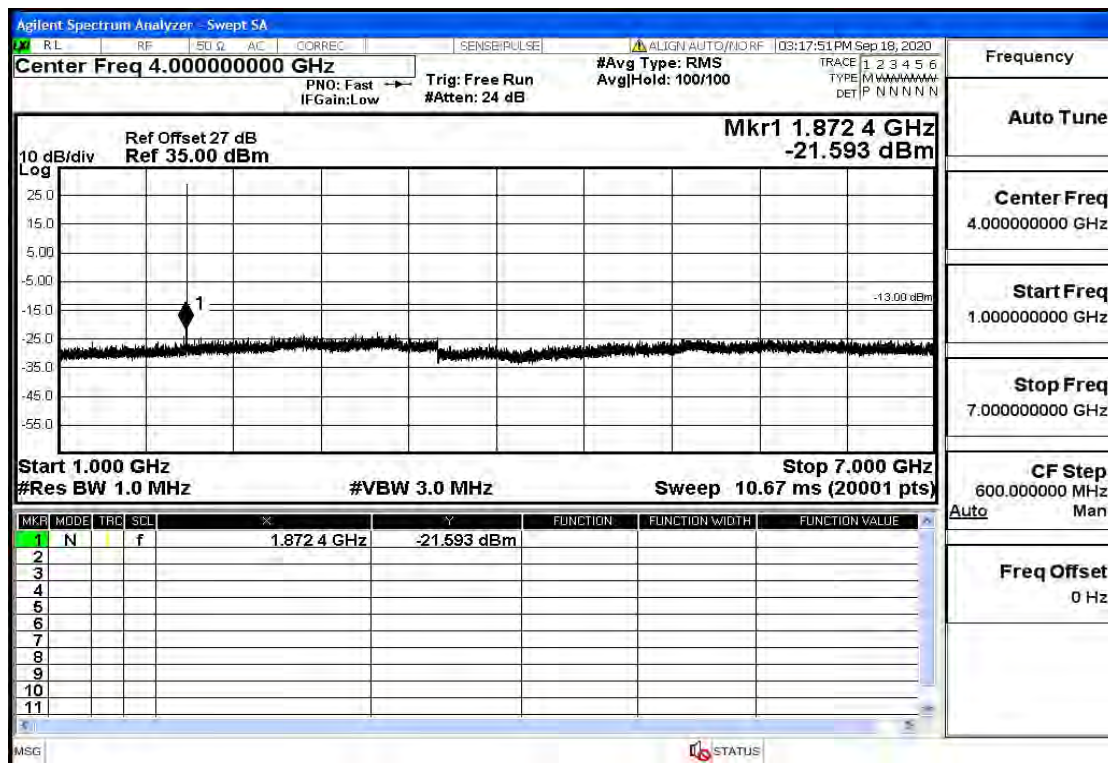

OB2-1.4-1880-QPSK-1#HIGH@1GHz-7GHz@Pass