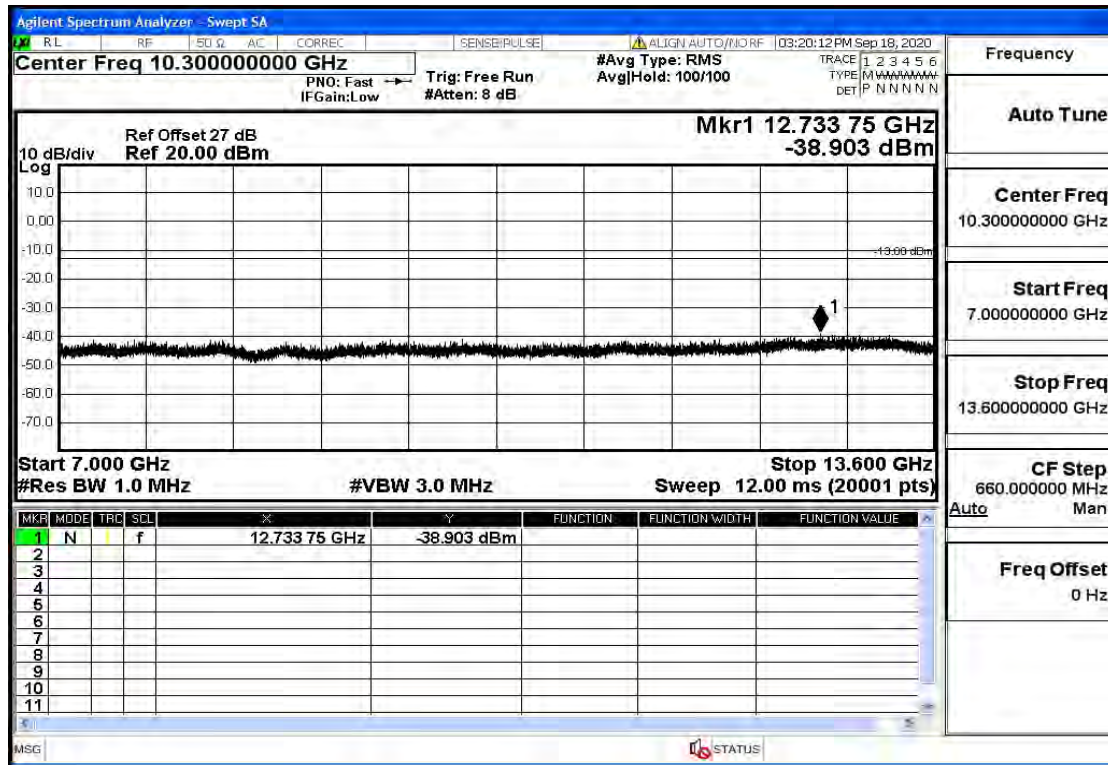

OB2-1.4-1909.3-QPSK-6#LOW@7GHz-13.6GHz@Pass