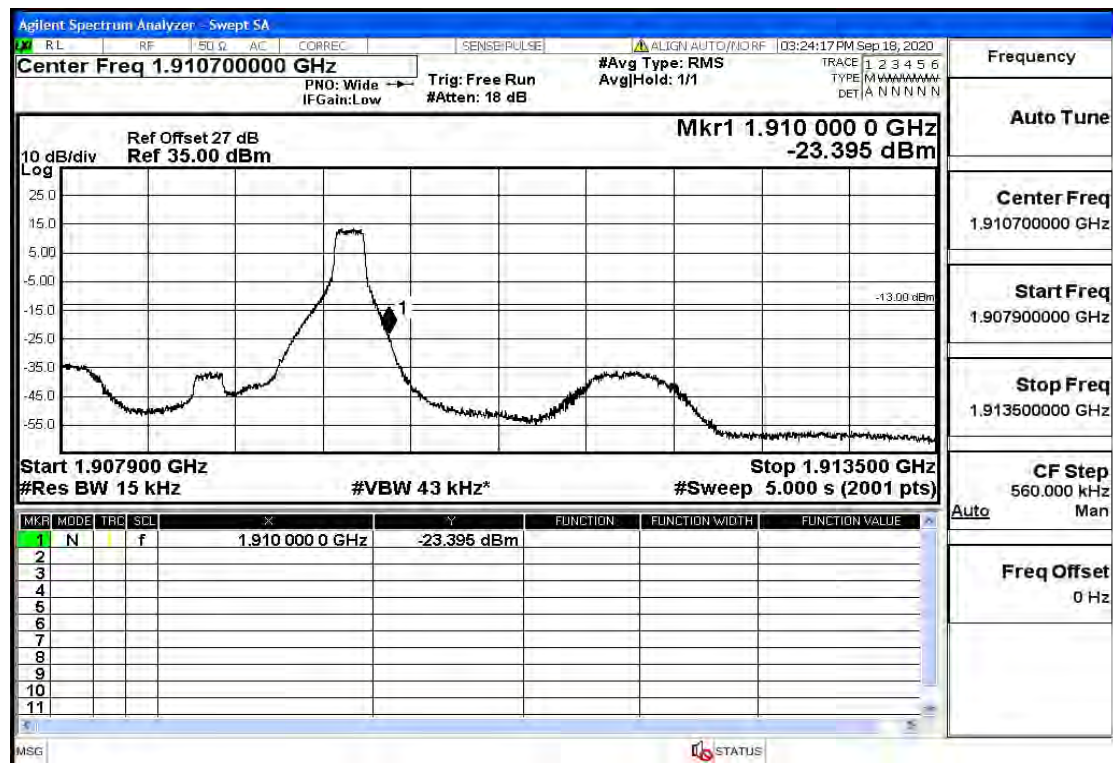

Band2-1.4-1909.3-16QAM-1#HIGH@Pass