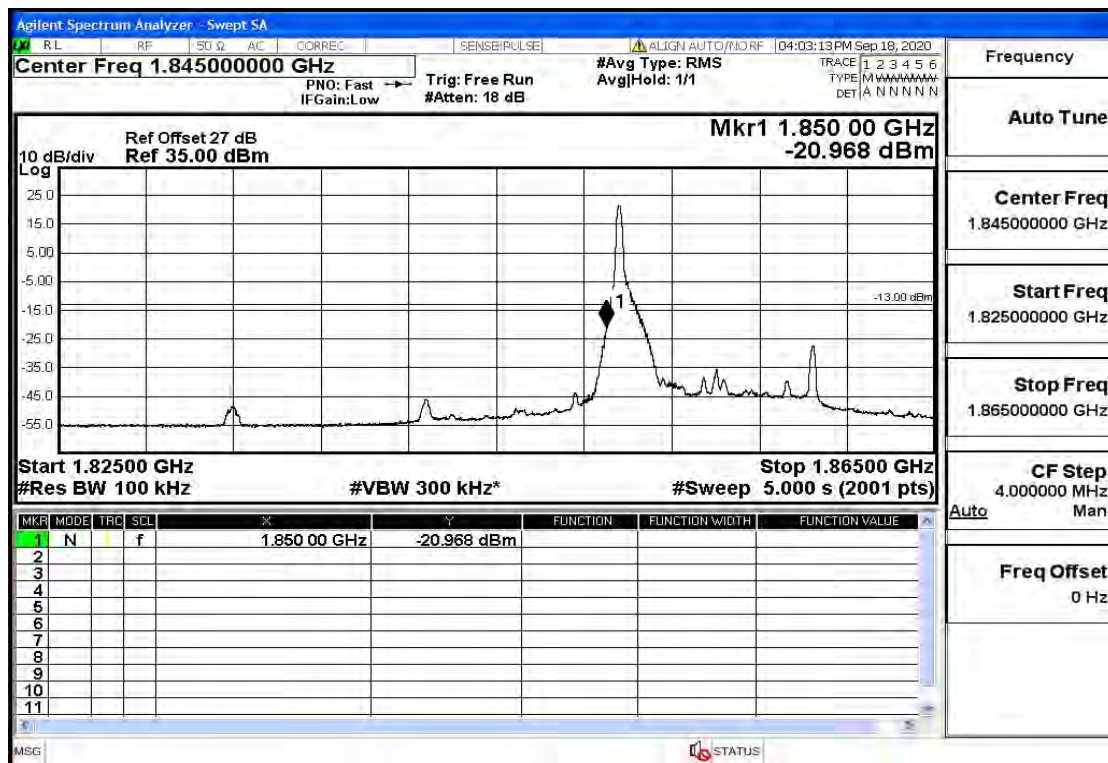

"Band2-10-1855-QPSK-1#LOW@Pass