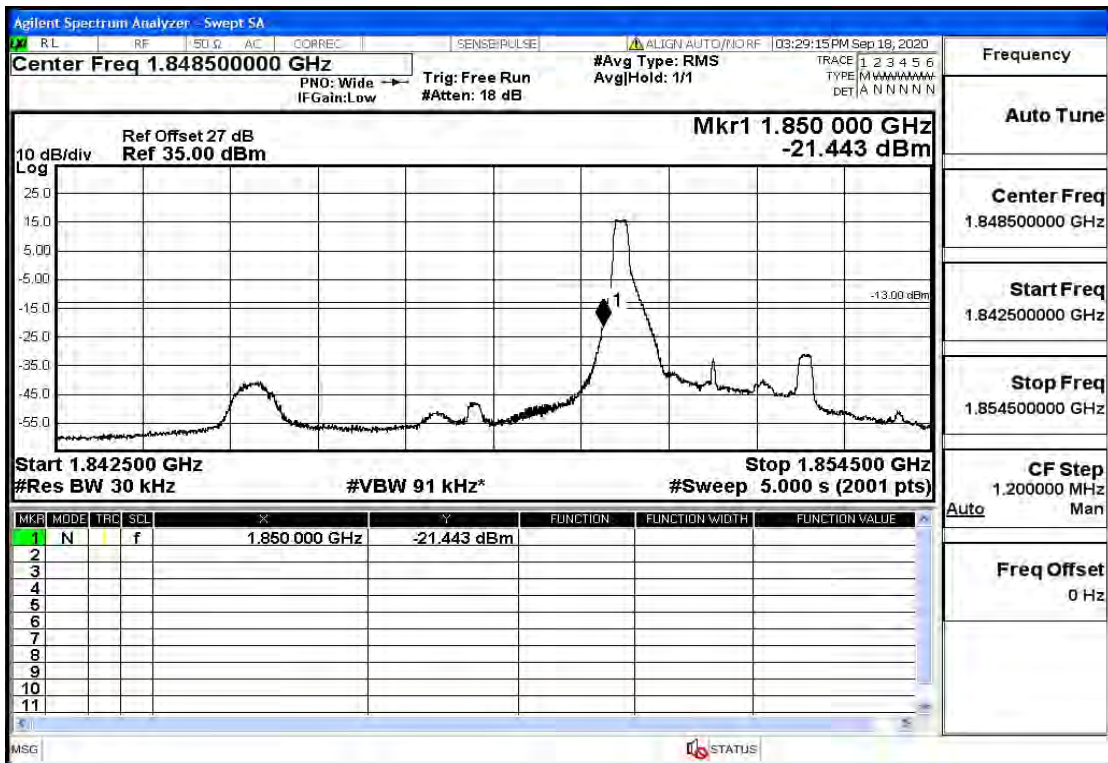

Band2-3-1851.5-16QAM-1#LOW@Pass