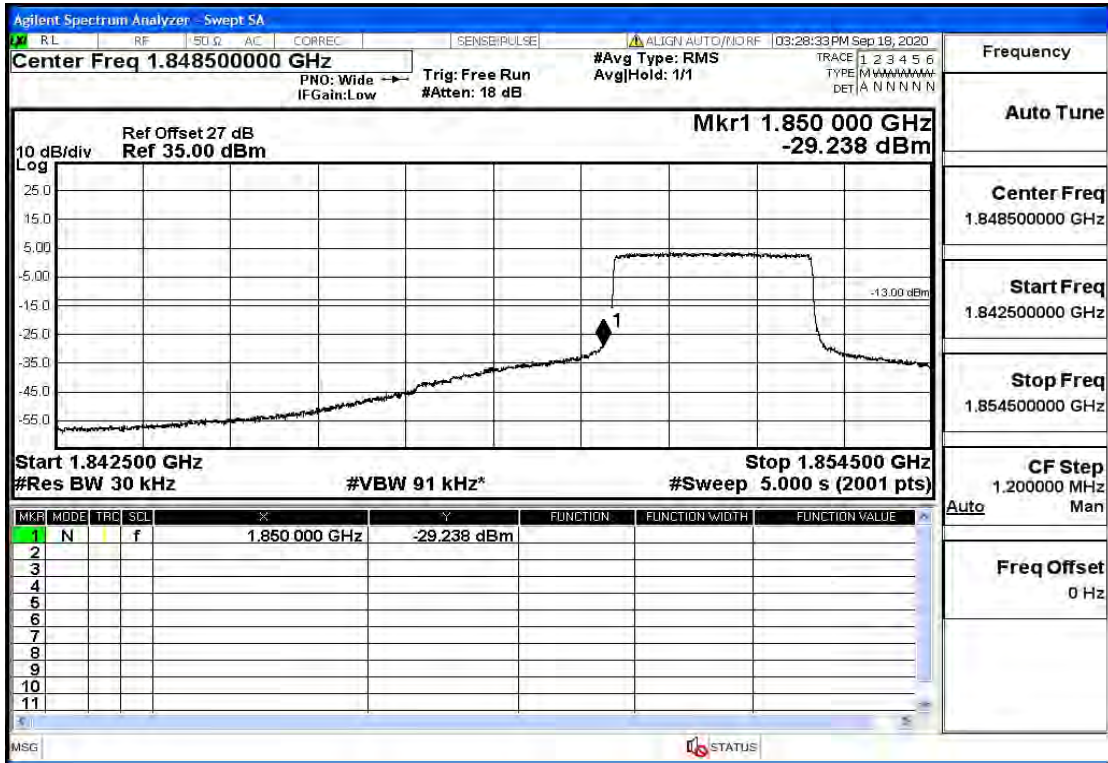

Band2-3-1851.5-16QAM-15#LOW@Pass