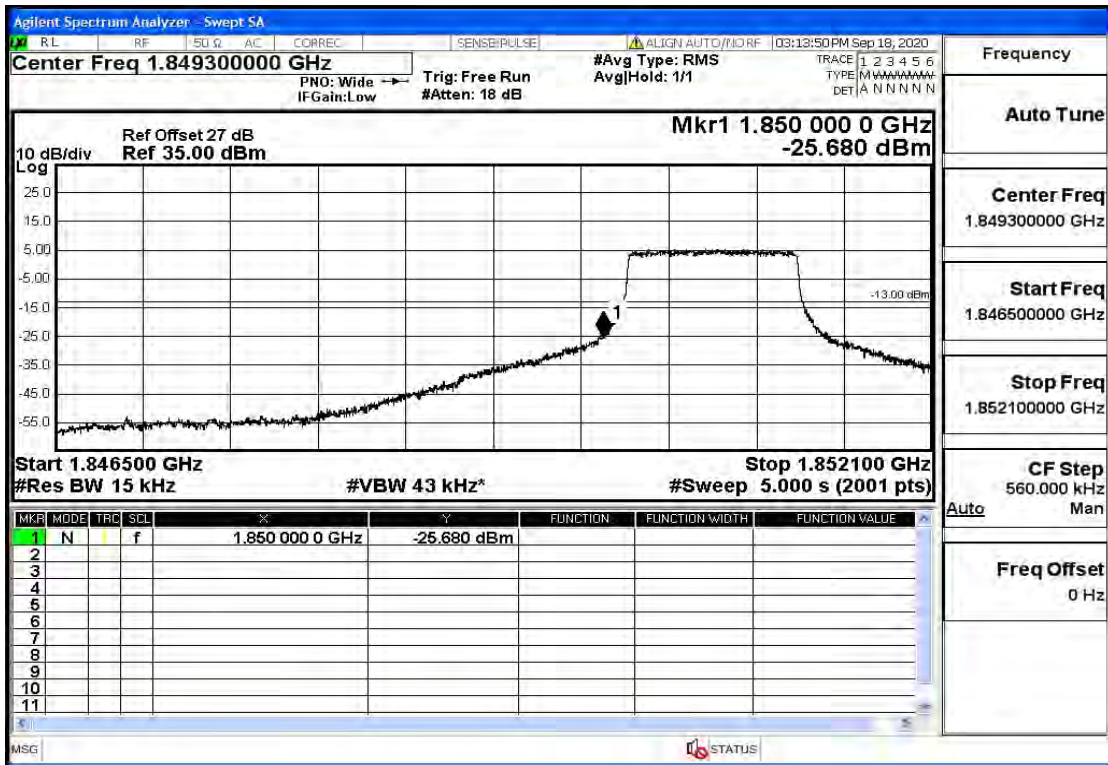

Band2-1.4-1850.7-16QAM-6#LOW@Pass