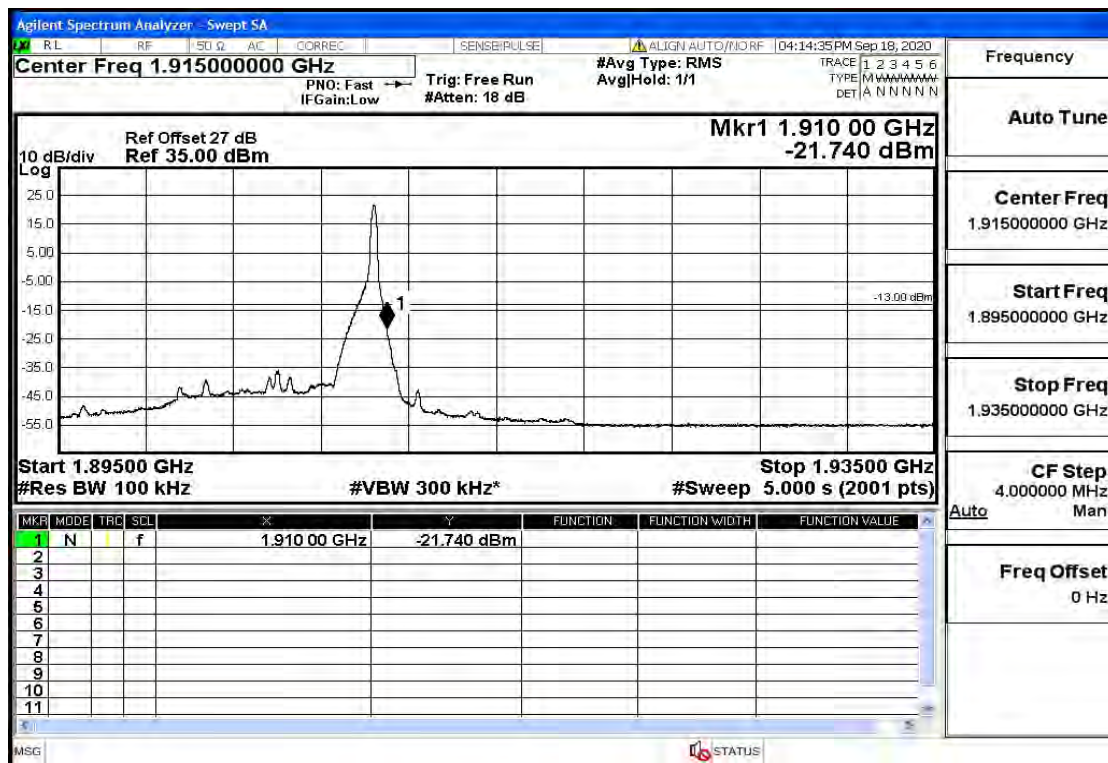

"Band2-10-1905-QPSK-1#HIGH@Pass