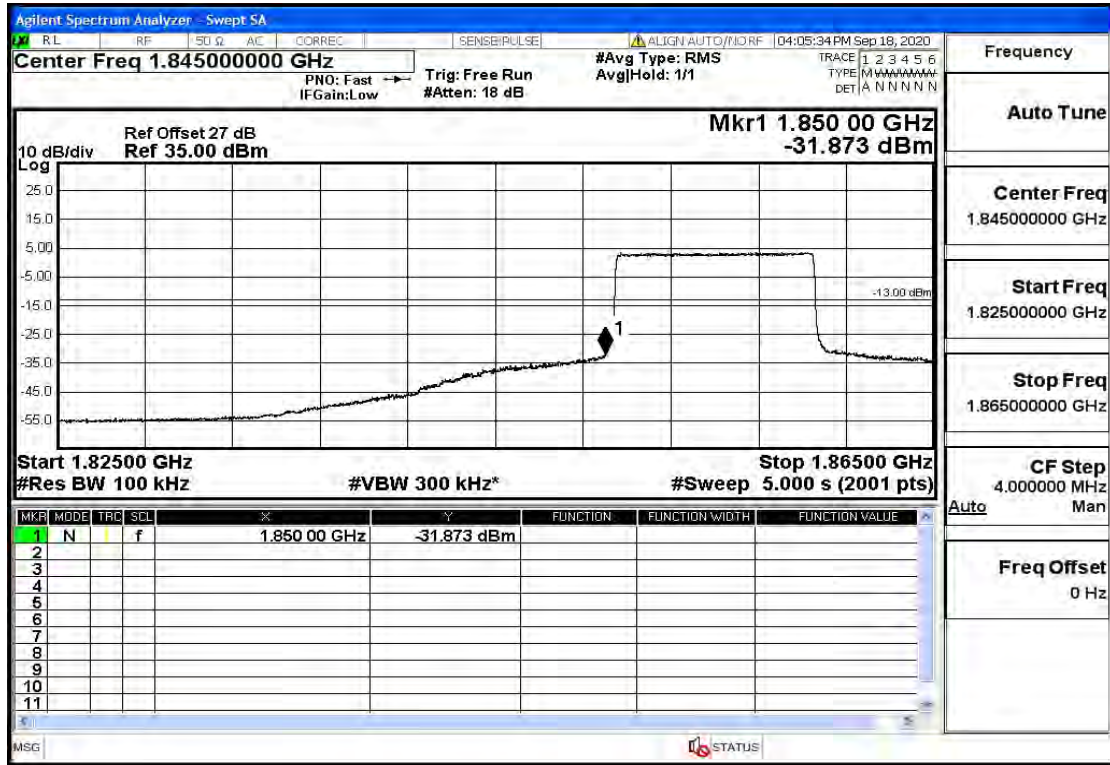

"Band2-10-1855-16QAM-50#LOW@Pass