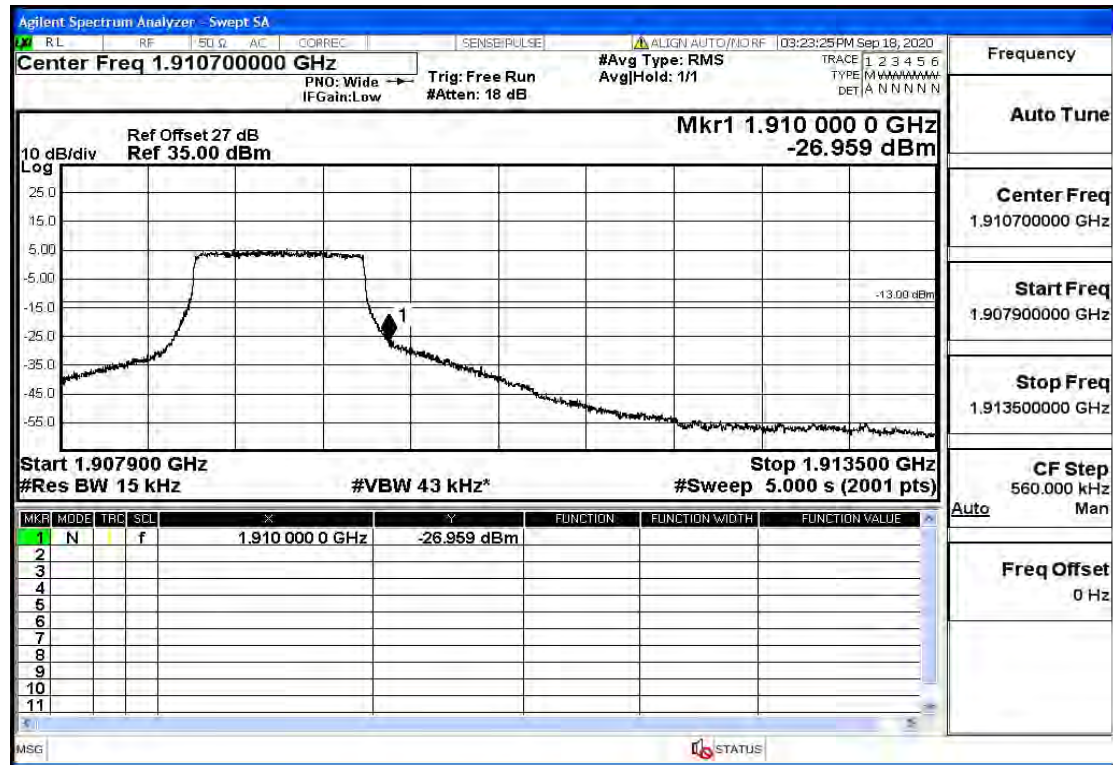

## RF Test Data for LTE (Conducted Measurement)

Product Name: SMART PHONE

Trade Mark: IPRO

Test Model: S601

FCC ID: PQ4IPROS601

Band2-1.4-1850.7-QPSK-6#LOW@Pass

Band2-1.4-1850.7-QPSK-1#LOW@Pass

Band2-1.4-1850.7-16QAM-6#LOW@Pass

Band2-1.4-1850.7-16QAM-1#LOW@Pass

Band2-1.4-1909.3-QPSK-6#LOW@Pass

Band2-1.4-1909.3-QPSK-1#HIGH@Pass

Band2-1.4-1909.3-16QAM-6#LOW@Pass