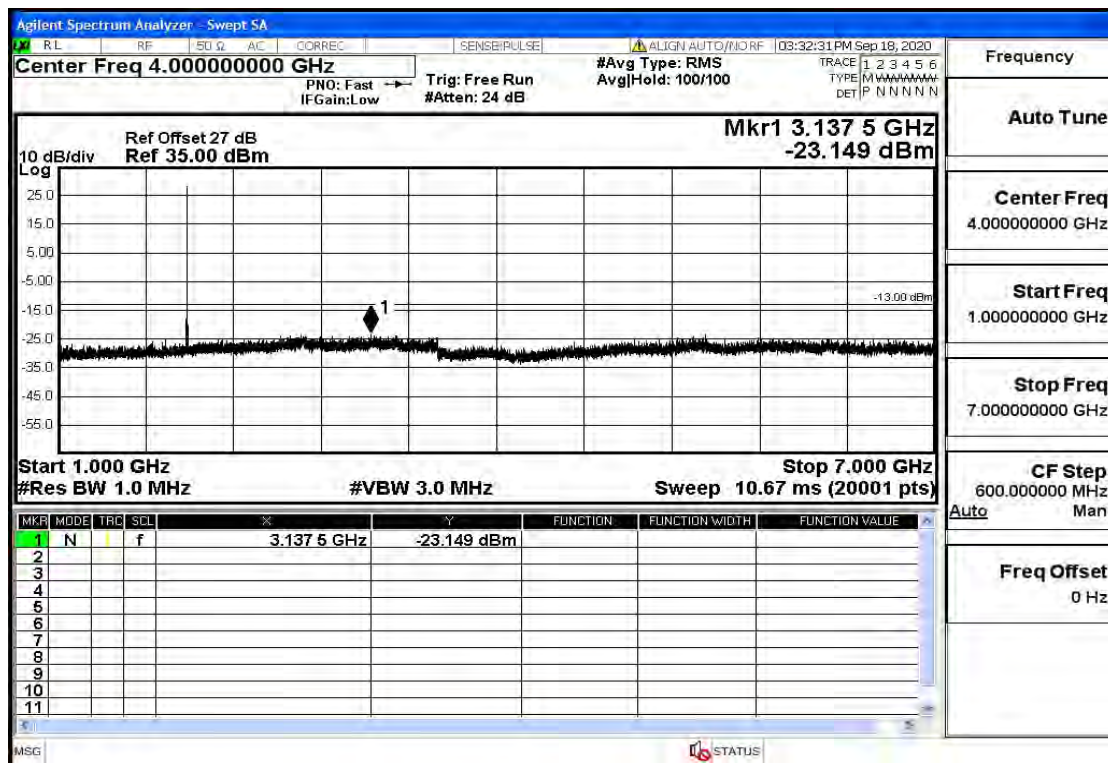

OB2-3-1880-QPSK-1#HIGH@1GHz-7GHz@Pass