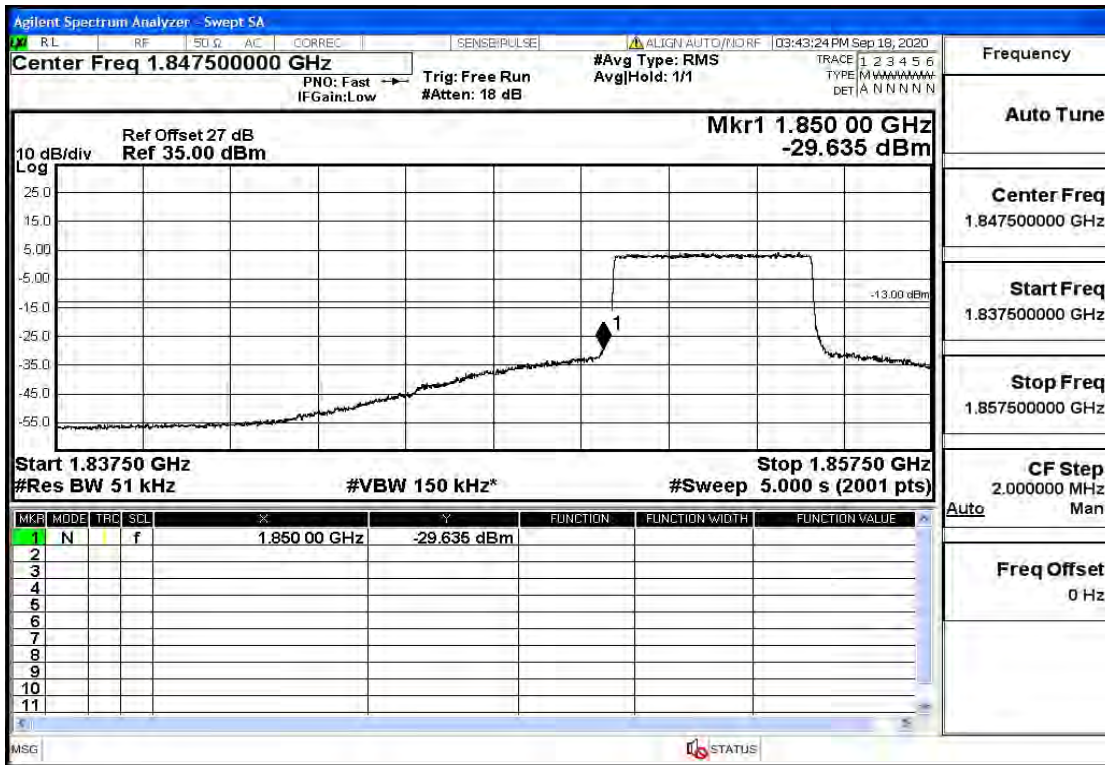

## RF Test Data for LTE (Conducted Measurement)

Product Name: SMART PHONE

Trade Mark: IPRO

Test Model: S601

FCC ID: PQ4IPROS601

Band2-3-1908.5-16QAM-15#LOW@Pass

Band2-3-1908.5-16QAM-1#HIGH@Pass

Band2-5-1852.5-QPSK-25#LOW@Pass

Band2-5-1852.5-QPSK-1#LOW@Pass

Band2-5-1852.5-16QAM-25#LOW@Pass

Band2-5-1852.5-16QAM-1#LOW@Pass

Band2-5-1907.5-QPSK-25#LOW@Pass