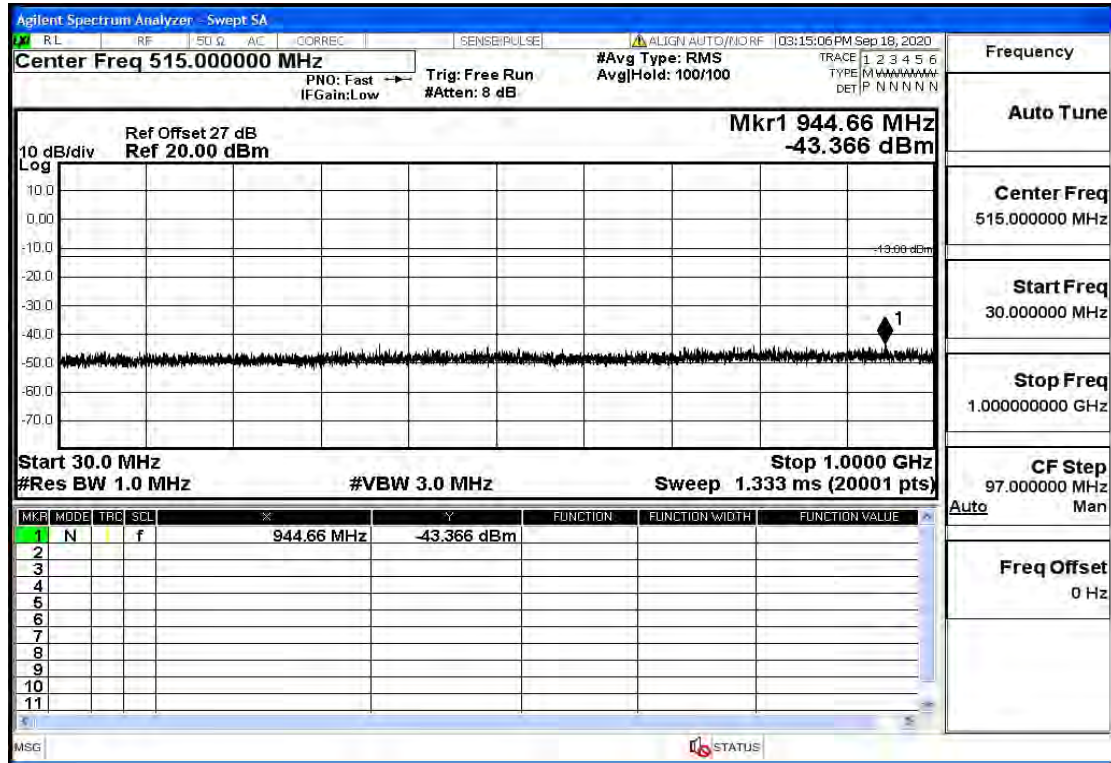

OB2-1.4-1880-QPSK-6#LOW@30mHz-1GHz@Pass