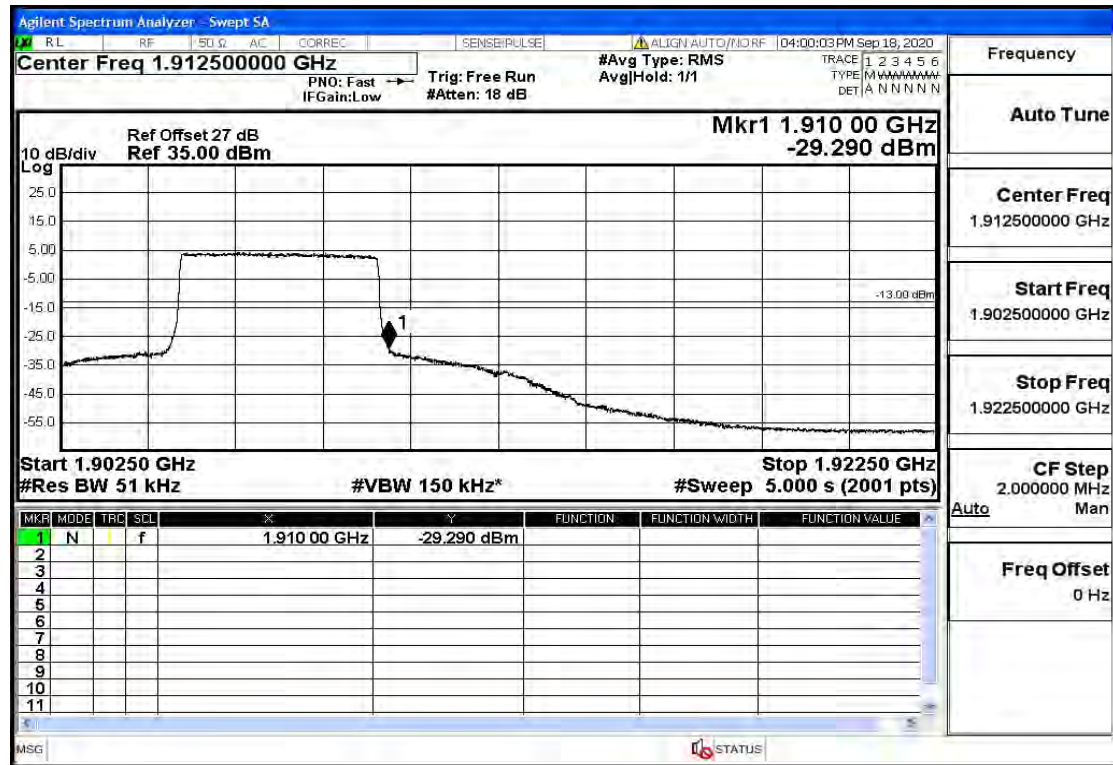

Band2-5-1907.5-16QAM-25#LOW@Pass