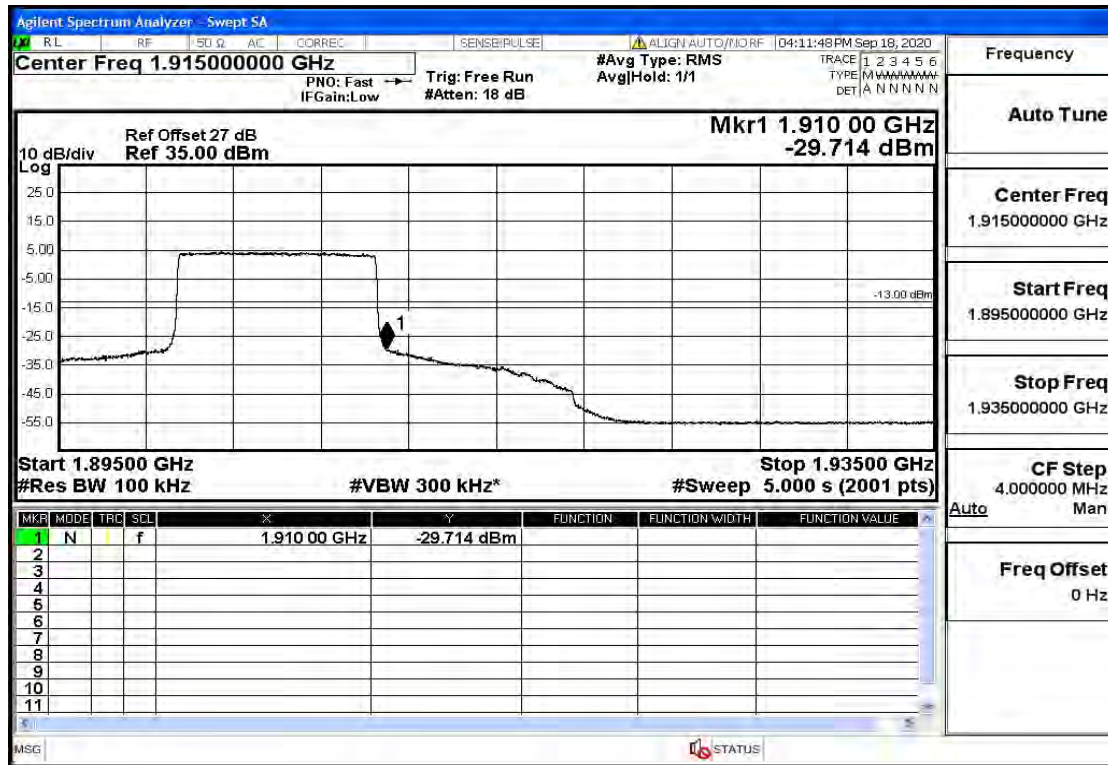

"Band2-10-1905-QPSK-50#LOW@Pass