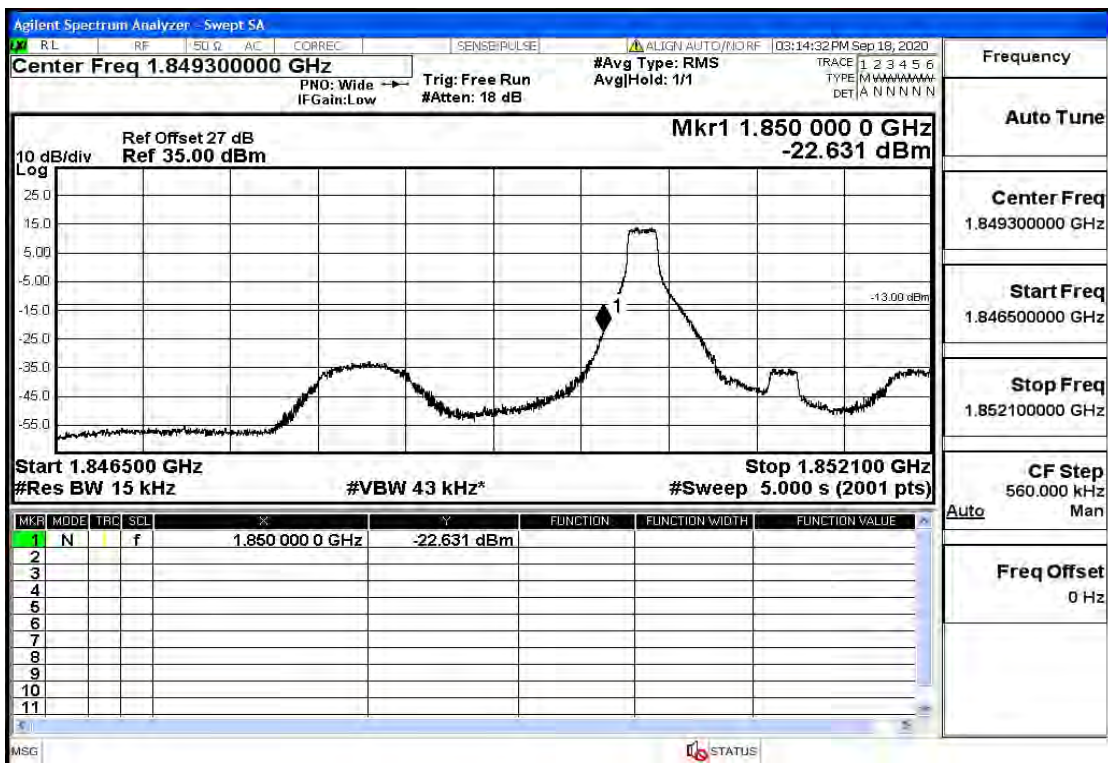

Band2-1.4-1850.7-16QAM-1#LOW@Pass