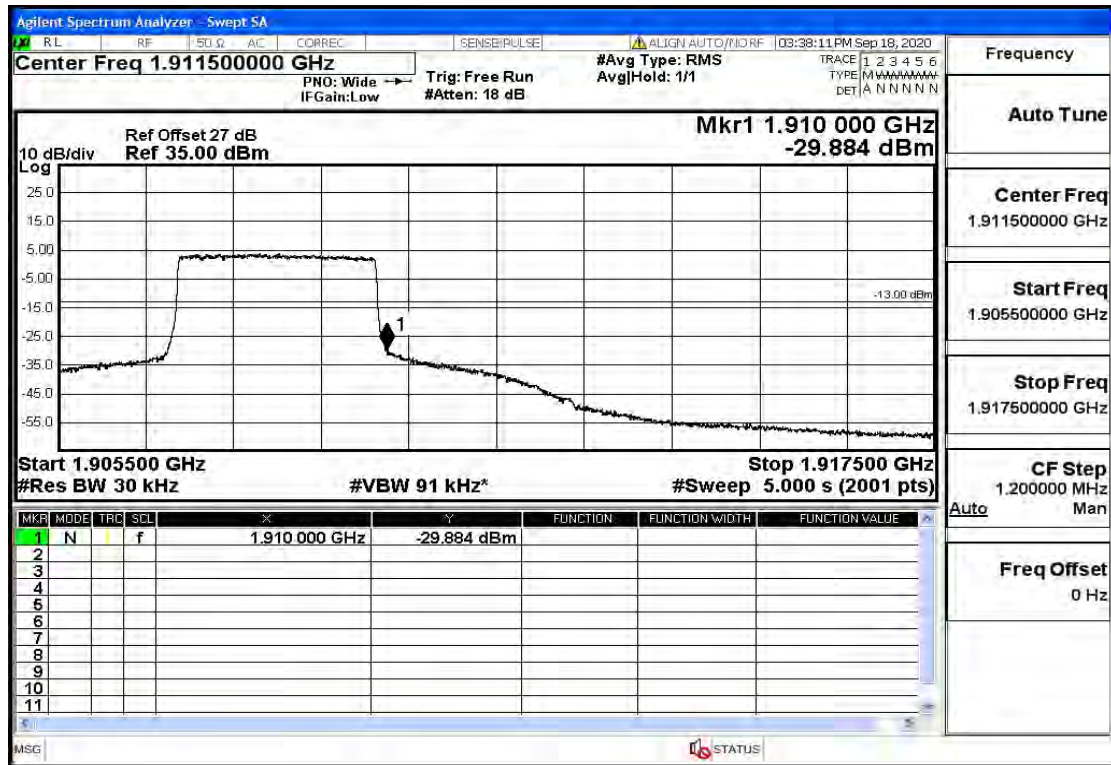

Band2-3-1908.5-16QAM-15#LOW@Pass