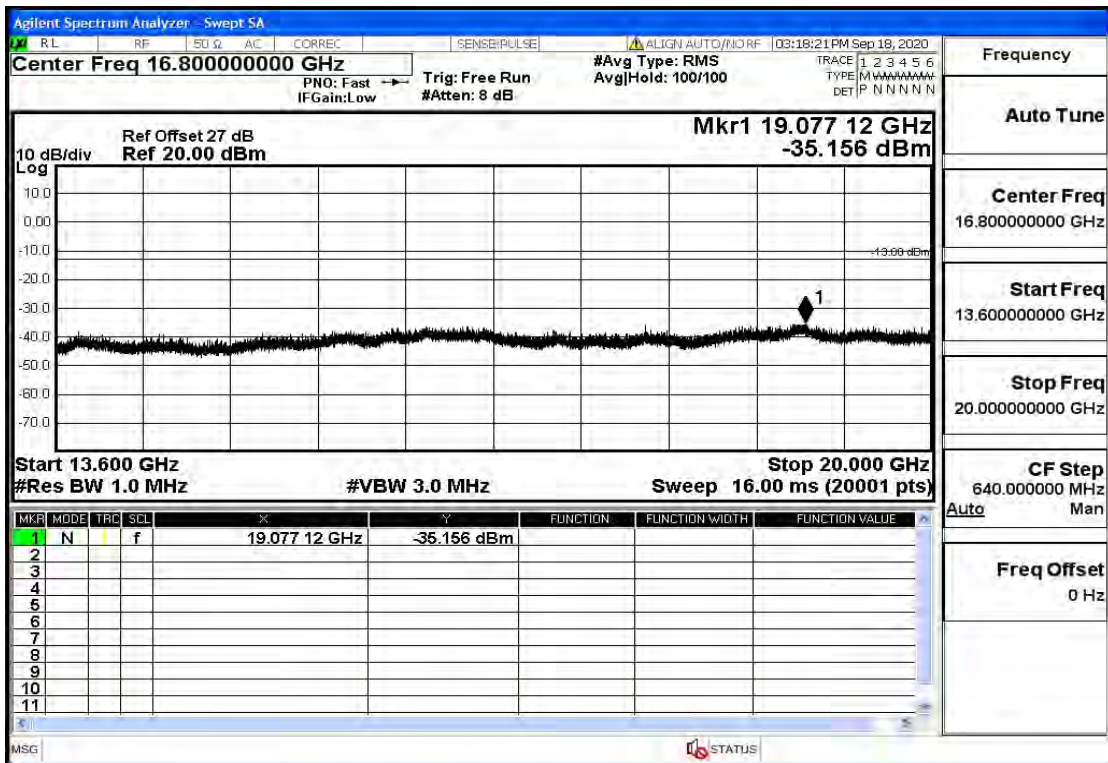

OB2-1.4-1880-QPSK-1#HIGH@30mHz-1GHz@Pass

OB2-1.4-1880-QPSK-1#HIGH@1GHz-7GHz@Pass

OB2-1.4-1880-QPSK-1#HIGH@7GHz-13.6GHz@Pass

OB2-1.4-1880-QPSK-1#HIGH@13.6GHz-20GHz@Pass

OB2-1.4-1909.3-QPSK-6#LOW@30mHz-1GHz@Pass