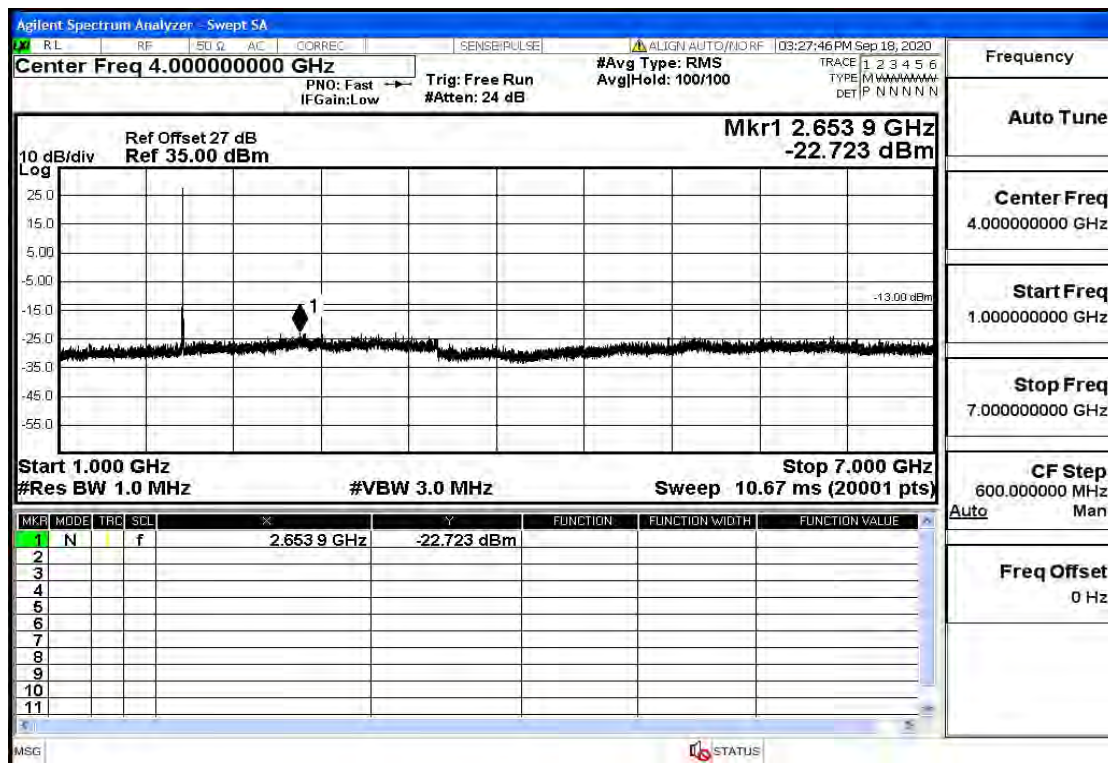

OB2-3-1851.5-QPSK-1#HIGH@1GHz-7GHz@Pass