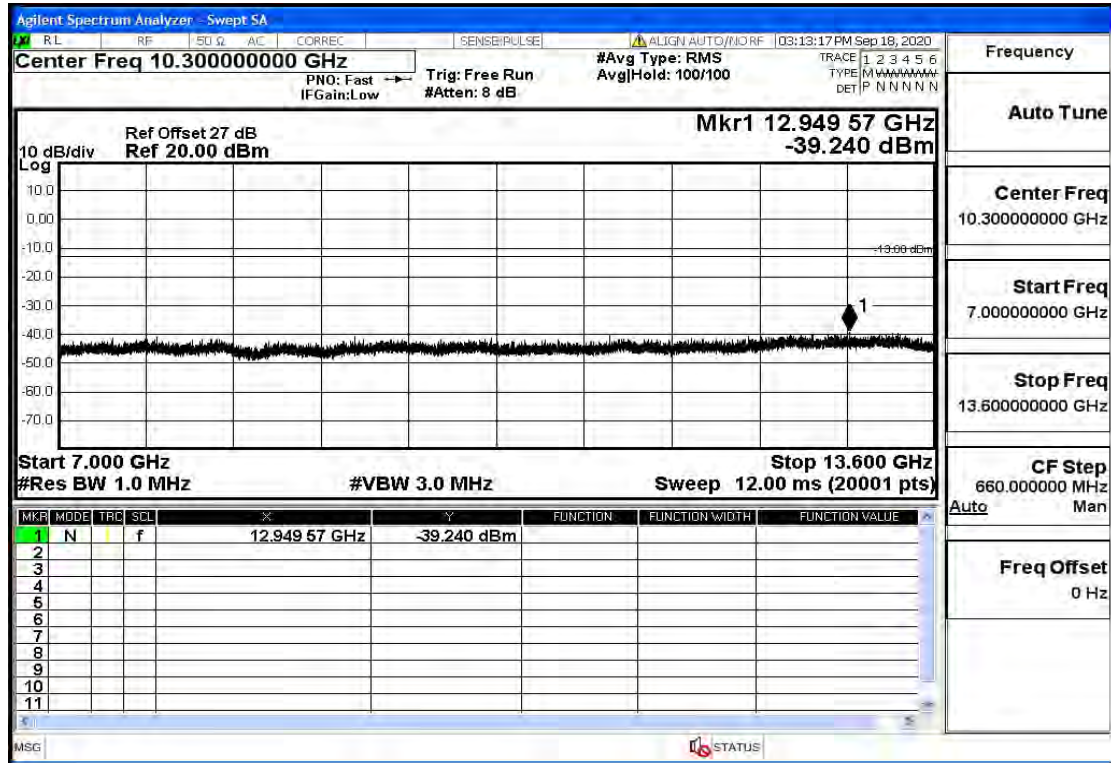

OB2-1.4-1850.7-QPSK-1#HIGH@7GHz-13.6GHz@Pass