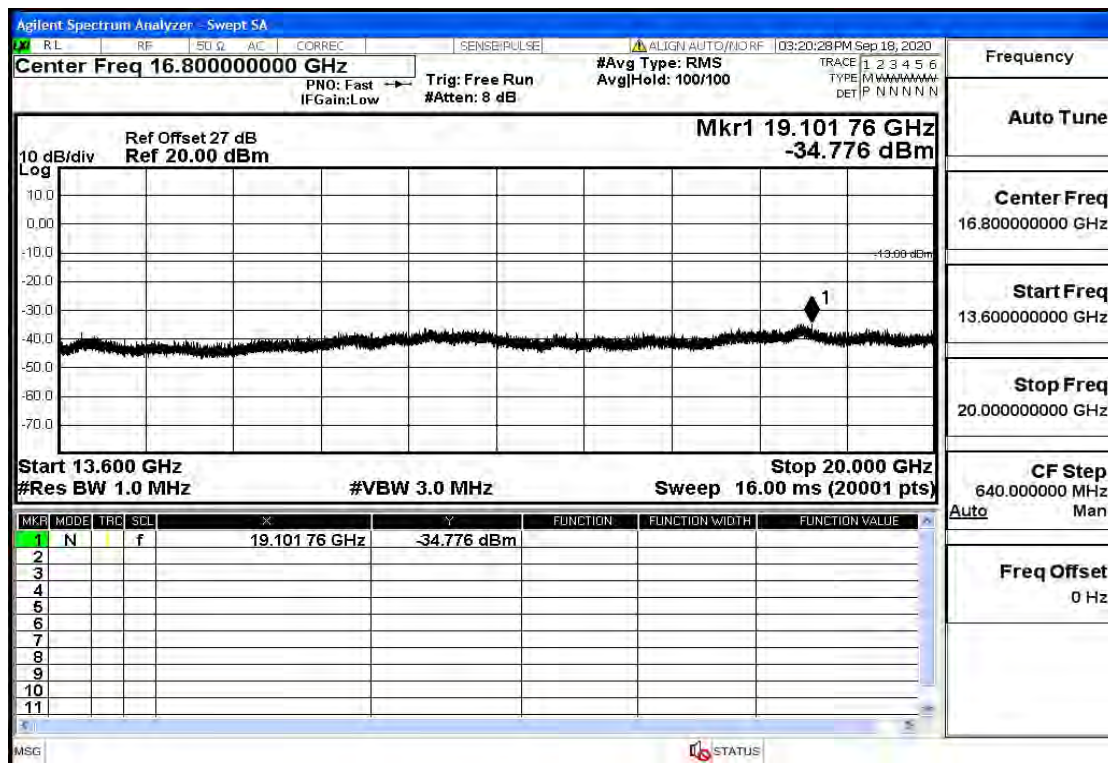

OB2-1.4-1909.3-QPSK-6#LOW@13.6GHz-20GHz@Pass