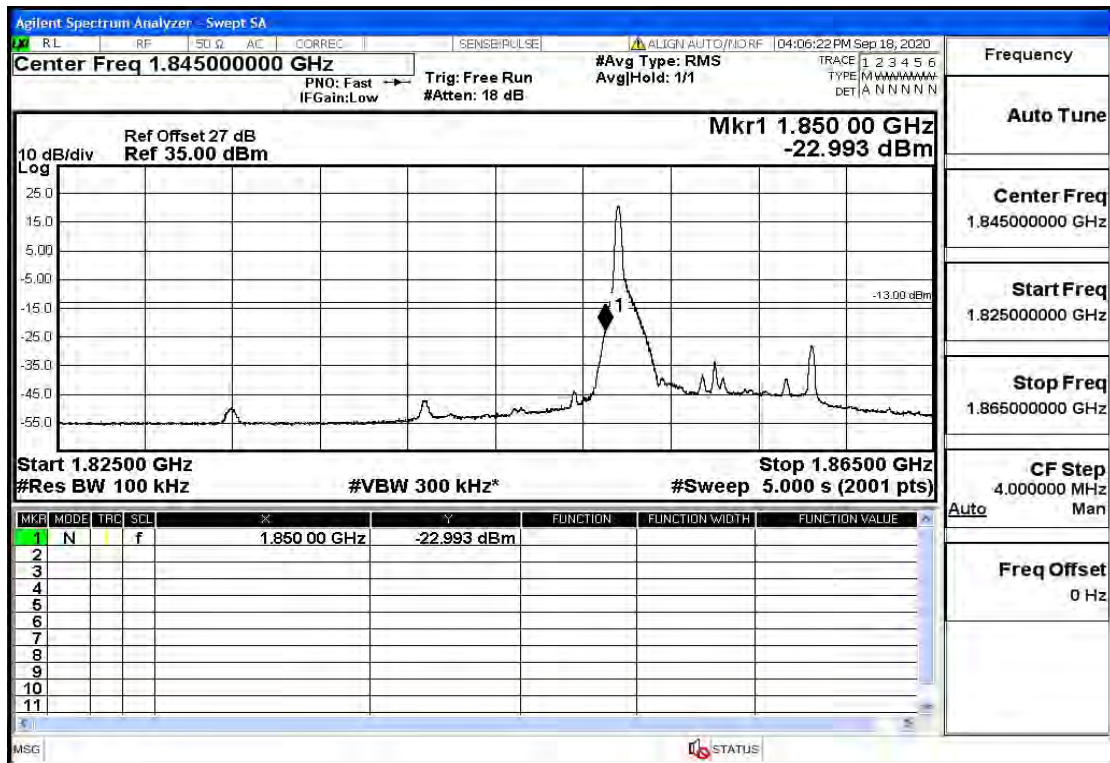

"Band2-10-1855-16QAM-1#LOW@Pass