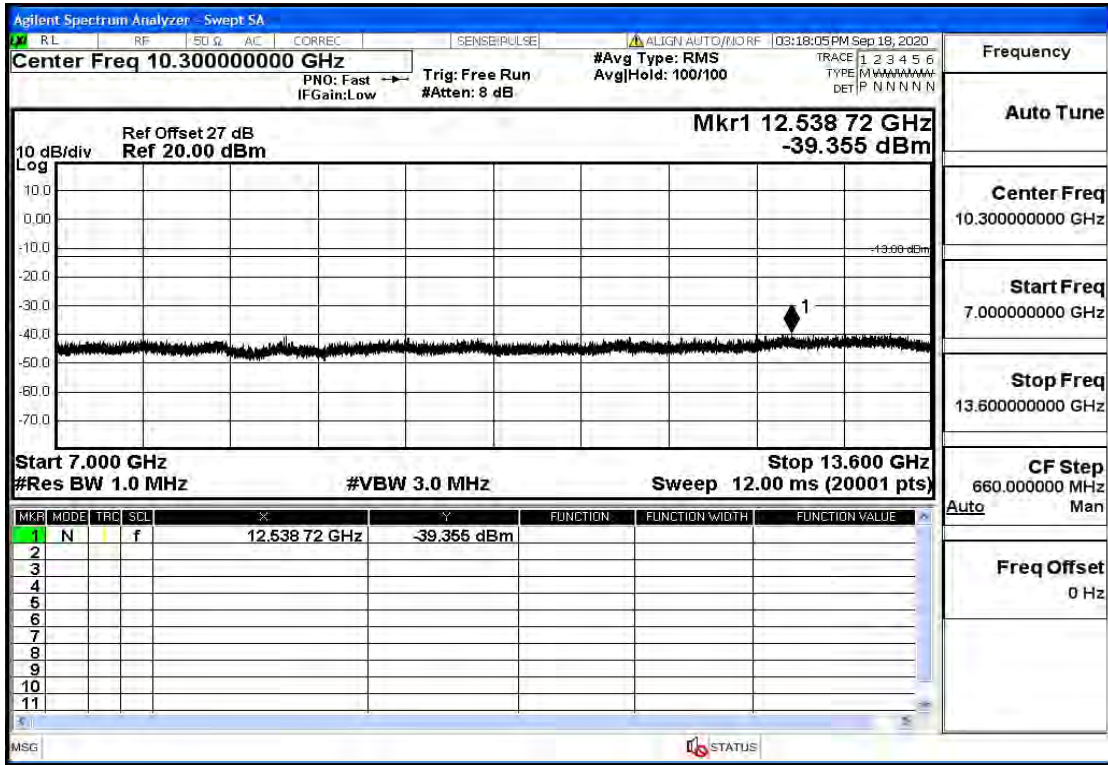

OB2-1.4-1880-QPSK-1#HIGH@30mHz-1GHz@Pass

OB2-1.4-1880-QPSK-1#HIGH@1GHz-7GHz@Pass

OB2-1.4-1880-QPSK-1#HIGH@7GHz-13.6GHz@Pass

OB2-1.4-1880-QPSK-1#HIGH@13.6GHz-20GHz@Pass

OB2-1.4-1909.3-QPSK-6#LOW@30mHz-1GHz@Pass