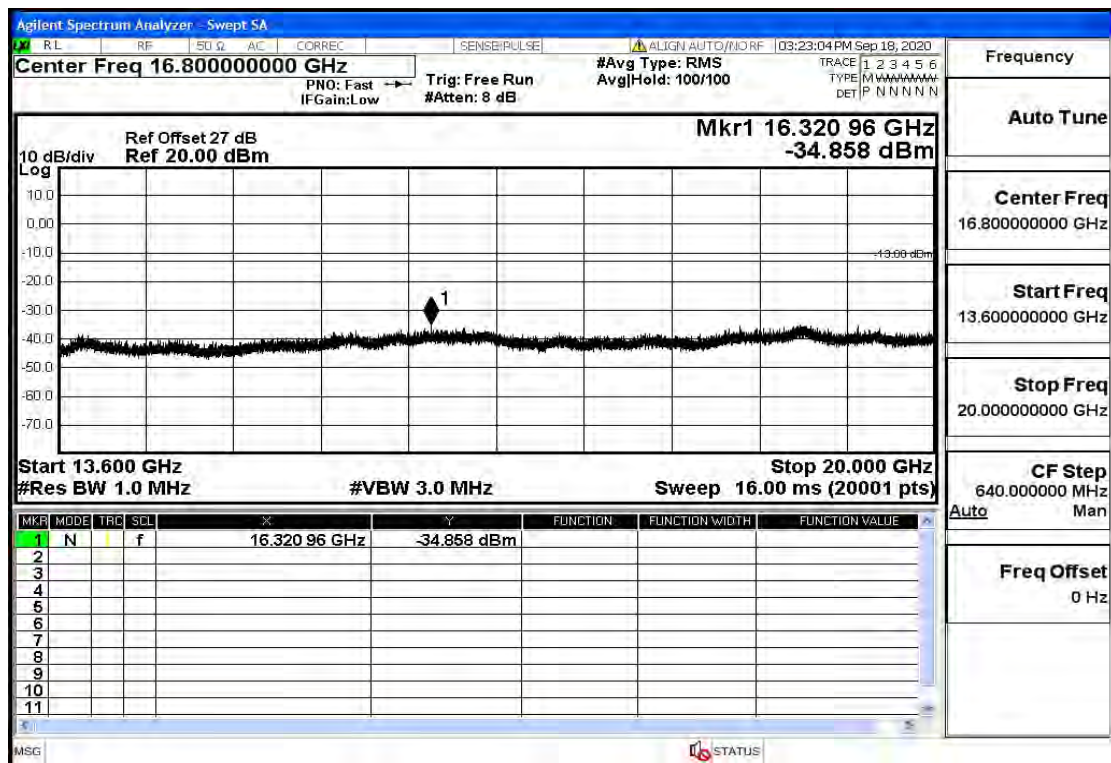

OB2-1.4-1909.3-QPSK-1#HIGH@13.6GHz-20GHz@Pass