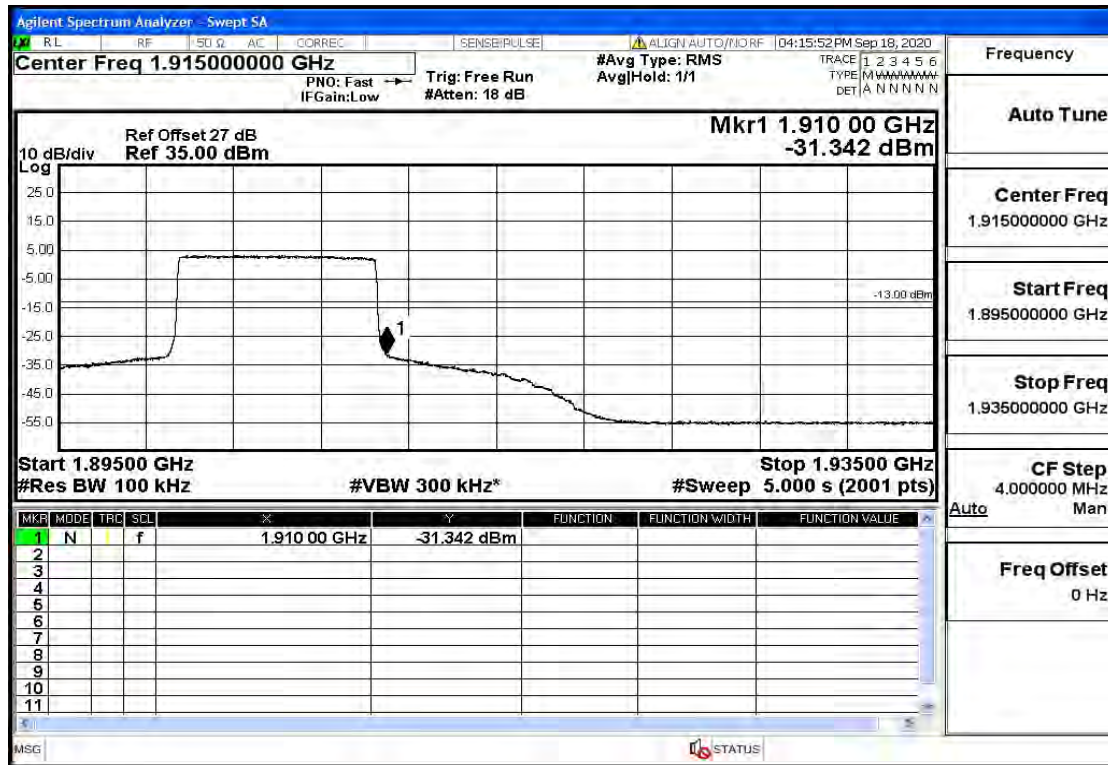

"Band2-10-1905-16QAM-50#LOW@Pass