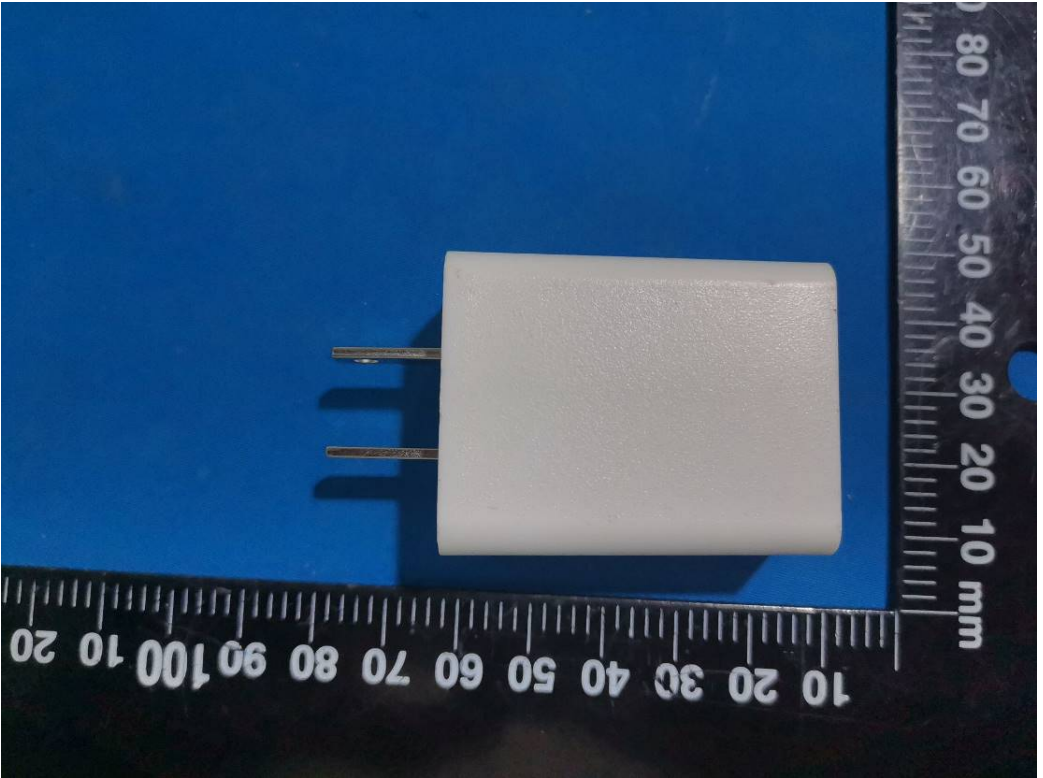

**EXHIBIT B - EUT EXTERNAL PHOTOGRAPHS**

# P70 Travel Charger

Model: S100  
Input : AC 100V-240V  
50/60Hz 150mA  
Output : DC 5.0V  DC2A MADE IN CHINA