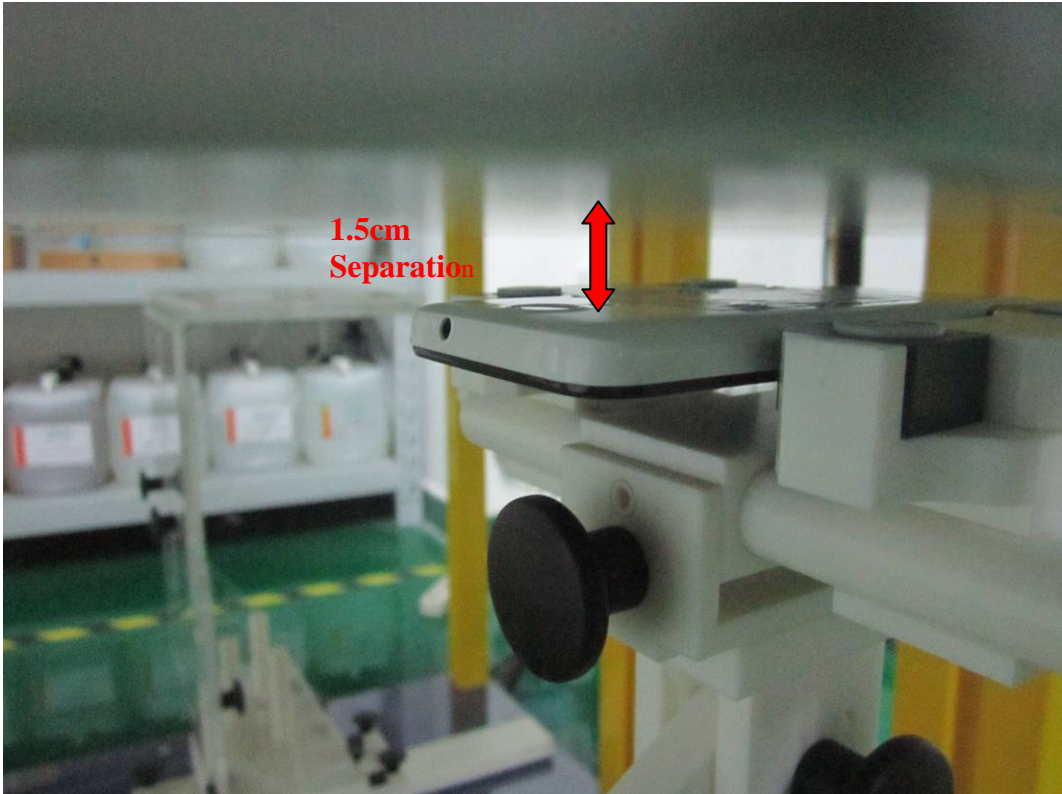

Annex B SAR System PHOTOGRAPHS

Liquid depth \geq 15cm

Annex C SETUP PHOTOGRAPHS

Right Head Touch View

Right Head Tilt View

Left Head Touch View

Left Head Tilt View

Body Setup Photo (LCD UP)

Body Setup Photo (LCD DOWN)

Annex D EUT PHOTOGRAPHS

EUT-Front Side View

EUT-Back Side View