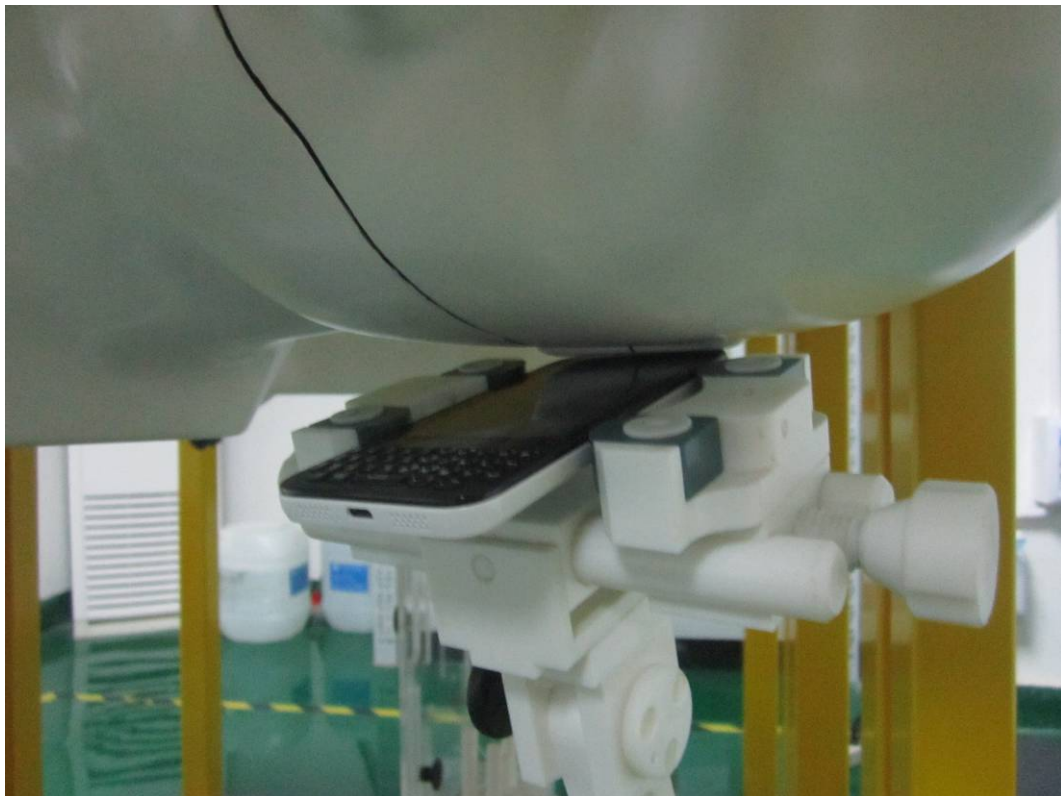

Annex B SAR System PHOTOGRAPHS

Liquid depth \geq 15cm

Annex C SETUP PHOTOGRAPHS

Right Head Touch View

Right Head Tilt View

Left Head Touch View

Left Head Tilt View

Body Setup Photo (LCD UP)

Body Setup Photo (LCD DOWN)

Annex D EUT PHOTOGRAPHS

EUT-Front Side View

EUT-Back Side View