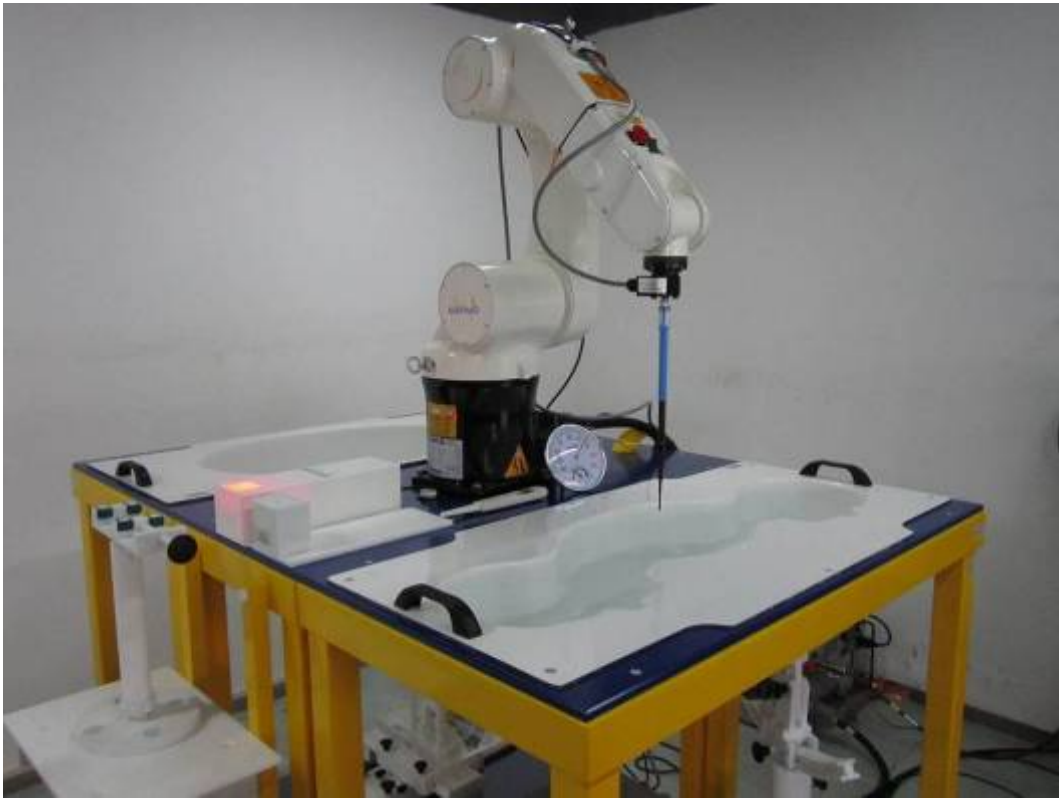

Annex B SAR System PHOTOGRAPHS

Liquid depth \geq 15cm

Annex C SETUP PHOTOGRAPHS

Right Head Touch View

Right Head Tilt View

Left Head Touch View

Left Head Tilt View

Body Setup Photo (LCD UP)

Body Setup Photo (LCD DOWN)

Annex D EUT PHOTOGRAPHS

EUT-Front Side View

EUT-Back Side View