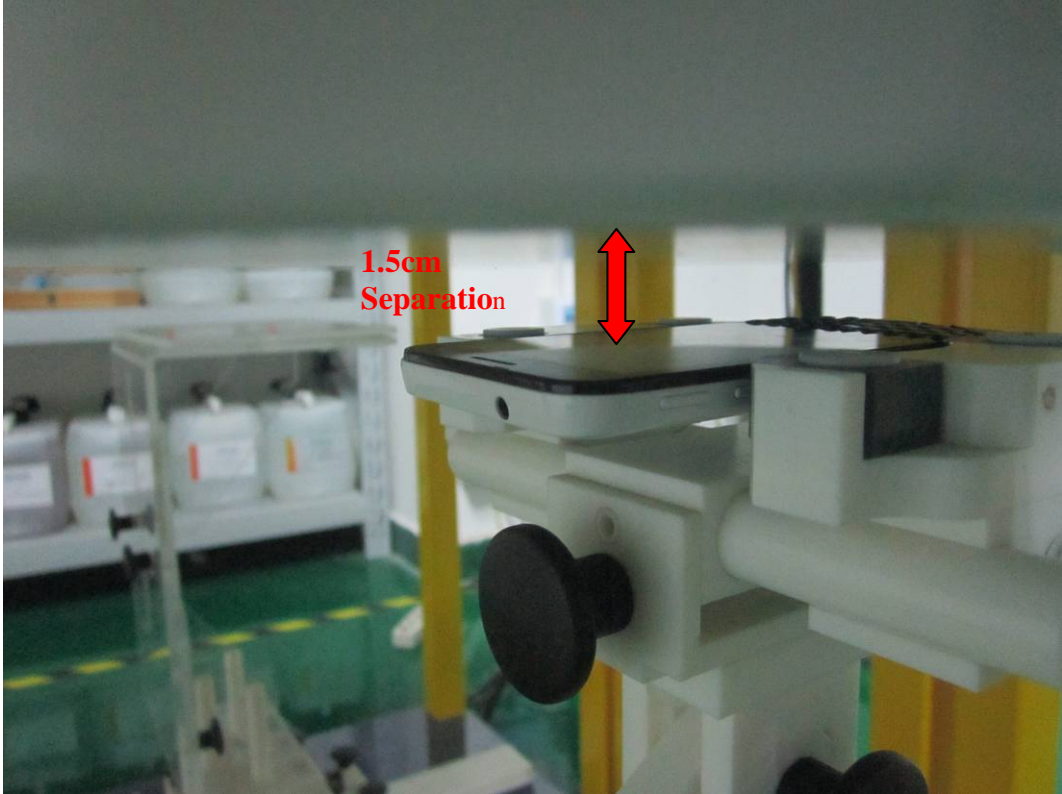

Annex B SAR System PHOTOGRAPHS

Liquid depth \geq 15cm

Annex C SETUP PHOTOGRAPHS

Right Head Touch View

Right Head Tilt View

Left Head Touch View

Left Head Tilt View

Body Setup Photo (LCD UP)

Body Setup Photo (LCD DOWN)

Annex D EUT PHOTOGRAPHS

EUT-Front Side View

EUT-Back Side View