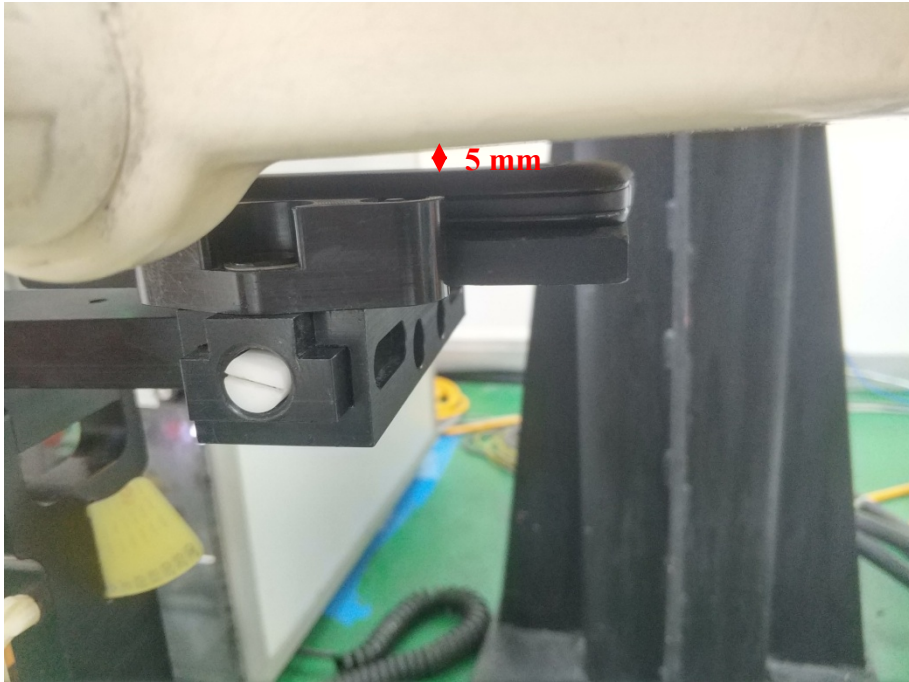

APPENDIX B EUT TEST POSITION PHOTOS

Liquid depth $\geq 15\text{cm}$

Phantom: Twin SAM; Type: Twin SAM V5.0; Serial: TP:1412

Head Left Cheek Setup Photo

Head Left Tilt Setup Photo

Head Right Check Setup Photo

Head Right Tilt Setup Photo

Body (Worn) Back Setup Photo (5mm)

Body (Worn) Front Setup Photo (5mm)