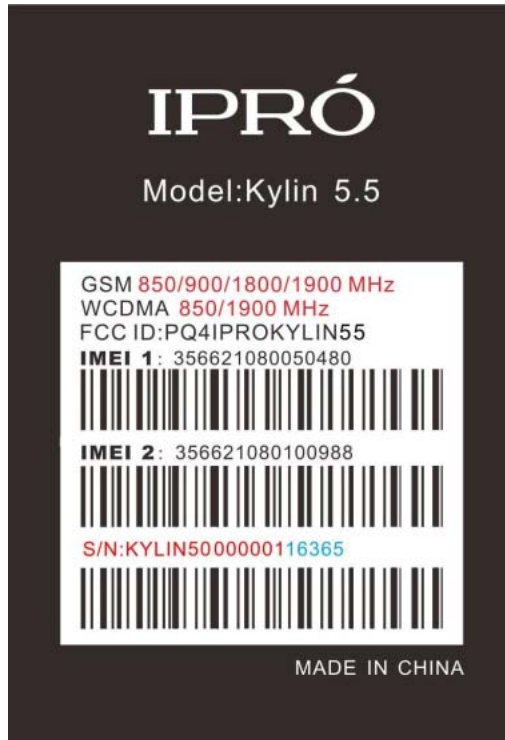

EXHIBIT A - FCC ID LABELING AND LOCATION

FCC ID Label

Proposed FCC ID Label Location

Label Here

The label shown shall be permanently affixed at a conspicuous location on the device and be readily visible to the user at the time purchase (Labeling requirements per 2.925)