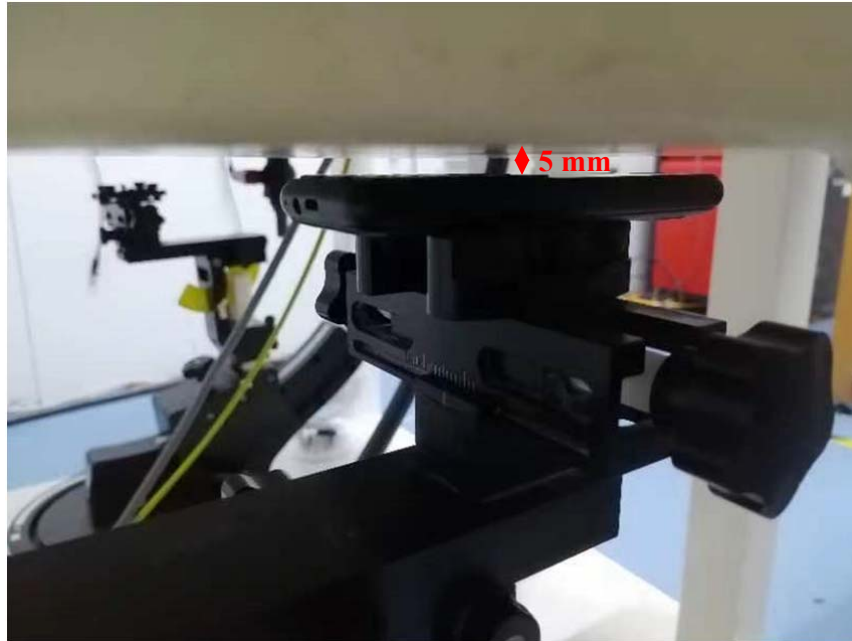

APPENDIX B EUT TEST POSITION PHOTOS

Liquid depth \geq 15cm

Phantom: Twin SAM; Type: Twin SAM V5.0; Serial: TP:1470

Head Left Cheek Setup Photo

Head Left Tilt Setup Photo

Head Right Cheek Setup Photo

Head Right Tilt Setup Photo

Body (Worn) Front Setup Photo (5mm)

Body (Worn) Back Setup Photo (5mm)

Body Bottom Setup Photo (5mm)