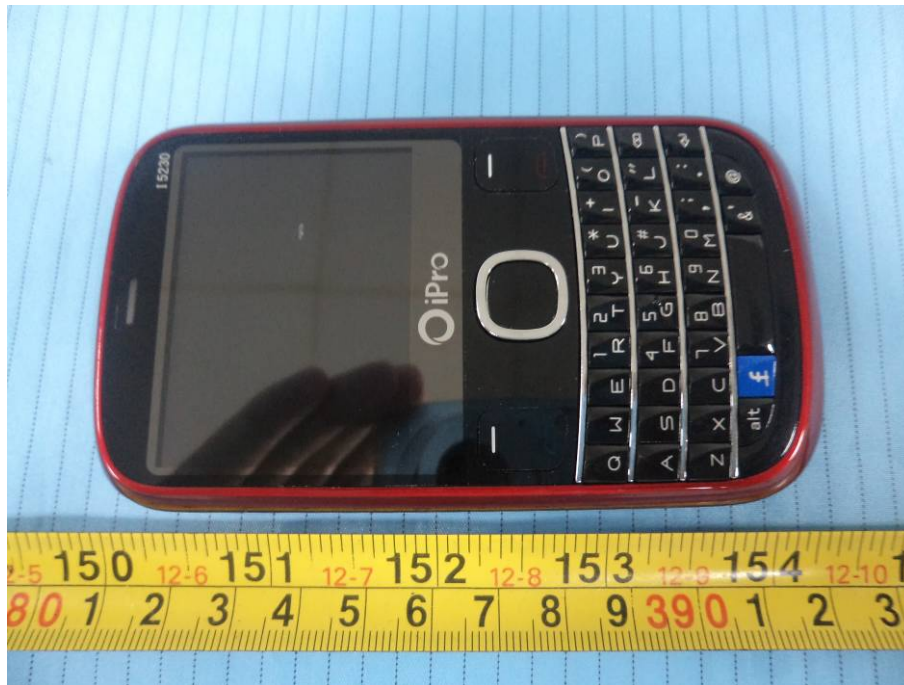

EXHIBIT B - EUT EXTERNAL PHOTOGRAPHS

EUT- Front View (Color 1)

EUT- Rear View (Color 1)

EUT- Top View (Color 1)

EUT - Bottom View (Color 1)

EUT- Left View (Color 1)

EUT - Right View (Color 1)

EUT- Front View (Color 2)

EUT- Rear View (Color 2)

EUT- Top View (Color 2)

EUT - Bottom View (Color 1)

EUT- Left View (Color 2)

EUT - Right View (Color 2)

EUT – Headset View

EUT – USB Cable View

EUT – Adapter View