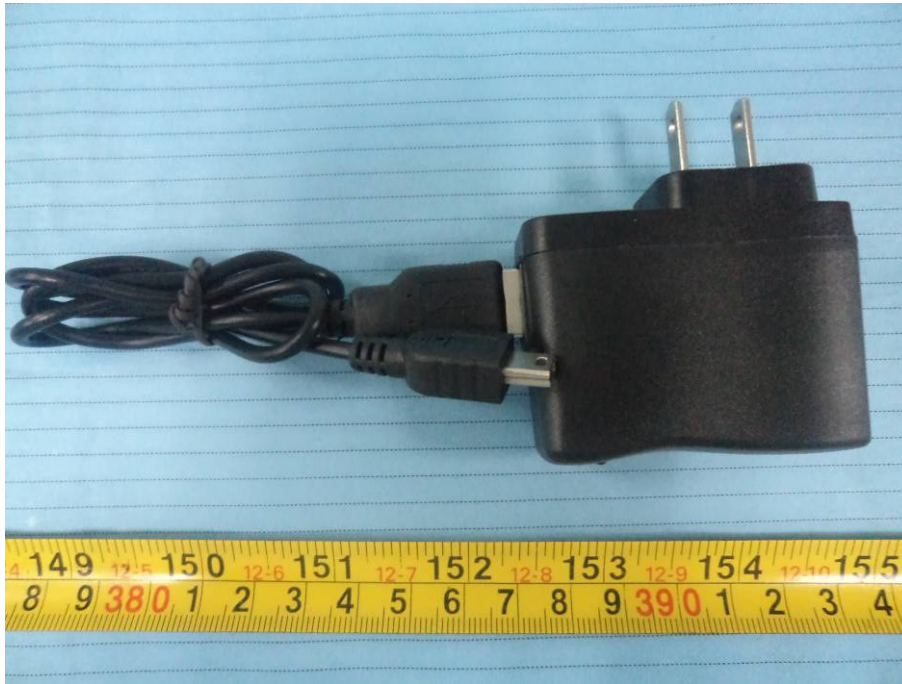

EXHIBIT B - EUT EXTERNAL PHOTOGRAPHS

EUT – Front View

EUT – Rear View

EUT – Top View

EUT – Bottom View

EUT – Left Side View

EUT – Right Side View

EUT – AC/DC Adapter View

EUT – AC/DC Adapter Label View

EUT – Front View (White color)

EUT – Rear View (White color)

EUT – Bottom View (White color)