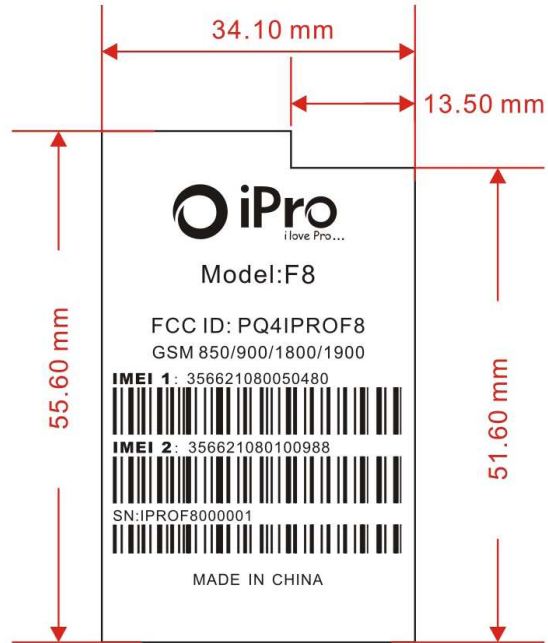

EXHIBIT A - FCC ID LABELING AND LOCATION

FCC ID Label

FCC ID Label Location

The label shown shall be permanently affixed at a conspicuous location on the device and be readily visible to the user at the time purchase (Labeling requirements per 2.925)