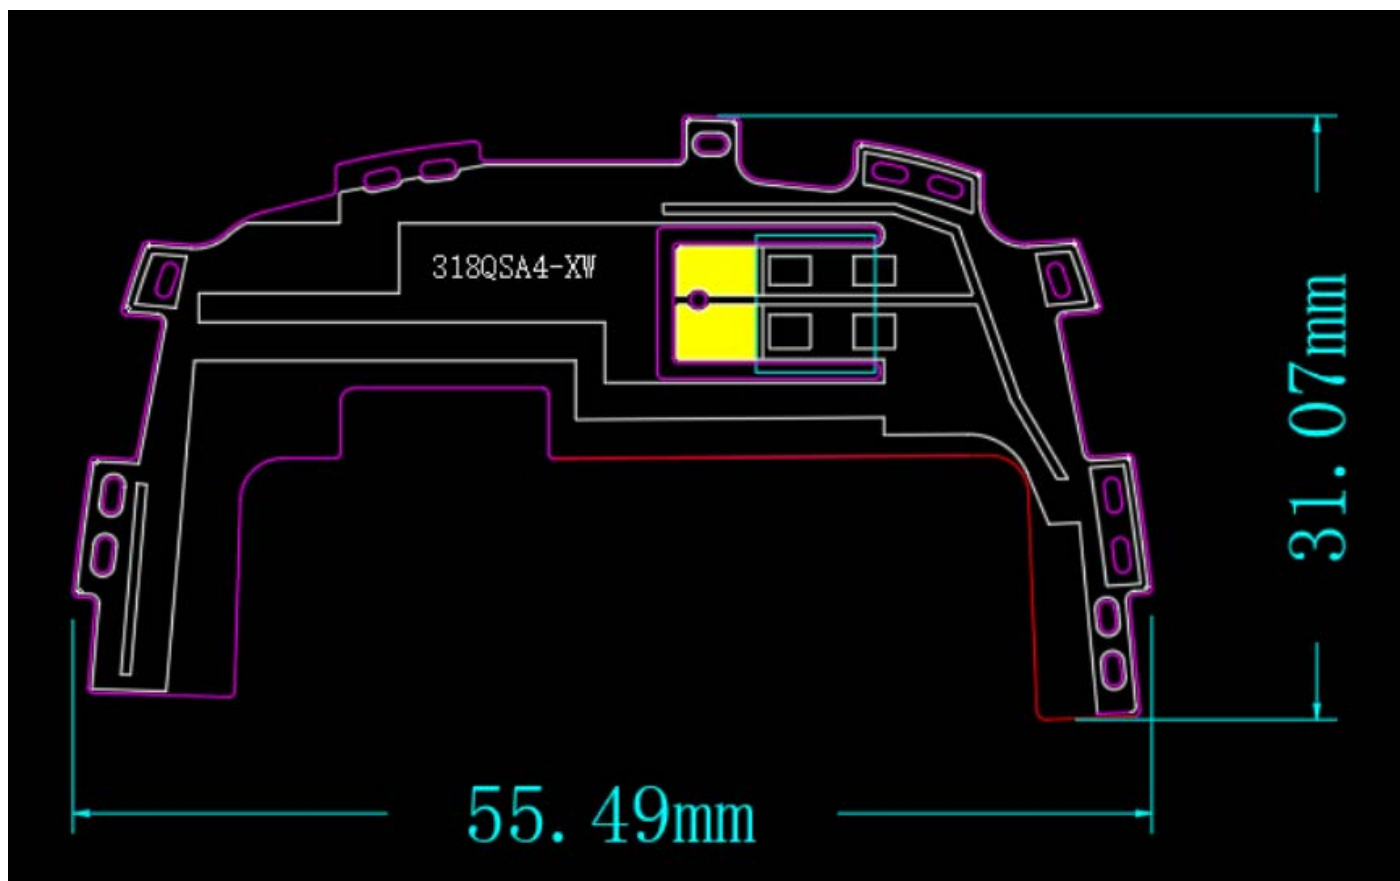

河源市迅维通讯技术有限公司

Heyuan Xunwei Communication Technology Co., Ltd.

天线规格书 (Antenna specification)

1-1. Antenna size diagram

2: 天线增益(Antenna gain)

EGSM900:	-1.9dBi
GSM850:	-2.1dBi
DCS1800:	-1.6dBi
PCS1900:	-1.4dBi
W850:	-2.1dBi
W900:	-1.9dBi
W1900:	-1.4dBi
W2100:	-1.8dBi
LTE-2:	-1.4dBi
LTE-4:	-1.6dBi
LTE-7:	-1.5dBi
LTE-8:	-1.9dBi
LTE-28:	-2.2dBi
BT:	0dBi