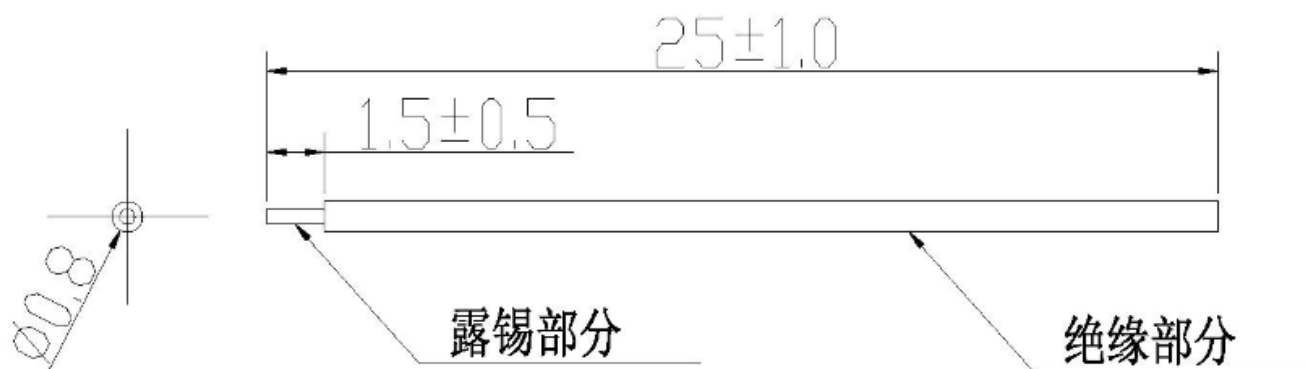

河源市迅维通讯技术有限公司

Heyuan Xunwei Communication Technology Co., Ltd.

天线规格书 (Antenna specification)

1-1. Antenna size diagram

2: 天线增益(Antenna gain)

EGSM900:	-1.9dBi
GSM850:	-2.1dBi
DCS1800:	-1.6dBi
PCS1900:	-1.4dBi
W850:	-2.1dBi
W900:	-1.9dBi
W1900:	-1.4dBi
W2100:	-1.8dBi
LTE-2:	-1.4dBi
LTE-4:	-1.6dBi
LTE-7:	-1.5dBi
LTE-8:	-1.9dBi
LTE-28:	-2.2dBi
BT:	0dBi