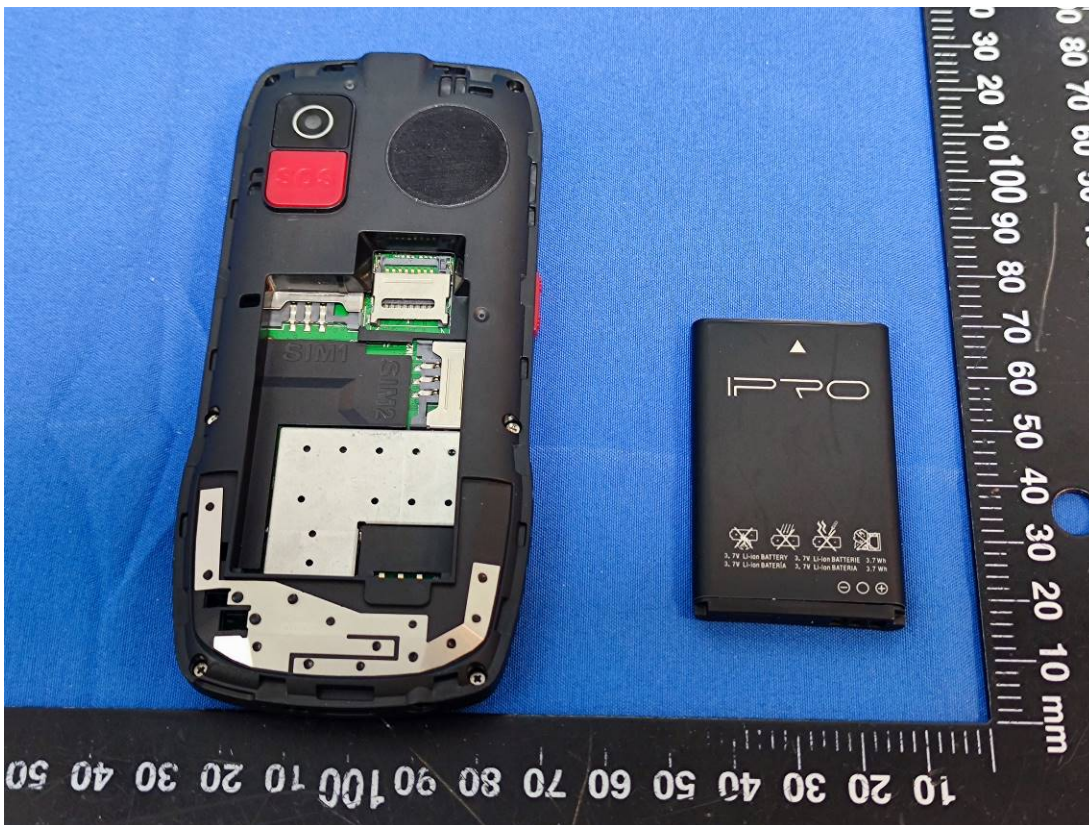

EXHIBIT C - EUT INTERNAL PHOTOGRAPHS

2G Antenna

Bluetooth Antenna