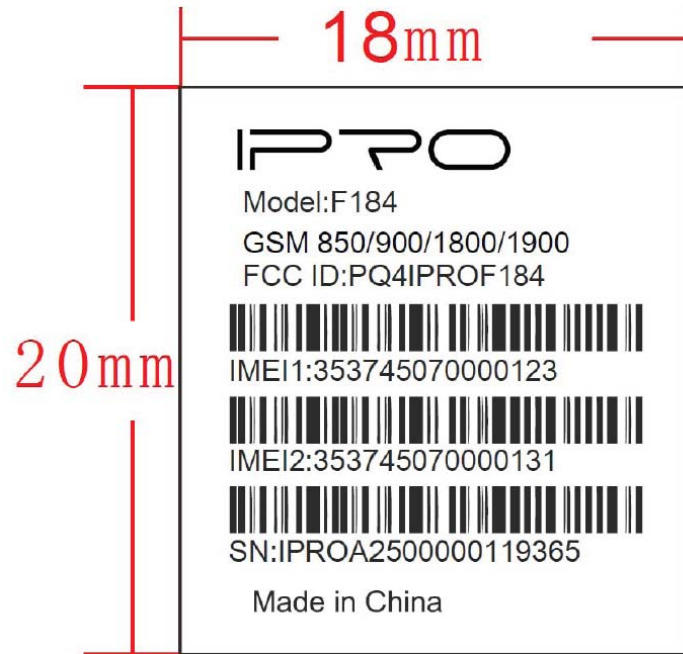

## EXHIBIT A - FCC ID LABEL AND LOCATION

### FCC ID Label

### FCC ID Label Location Information

The label shown shall be permanently affixed at a conspicuous location on the device and be readily visible to the user at the time purchase (Labeling requirements per 2.925)