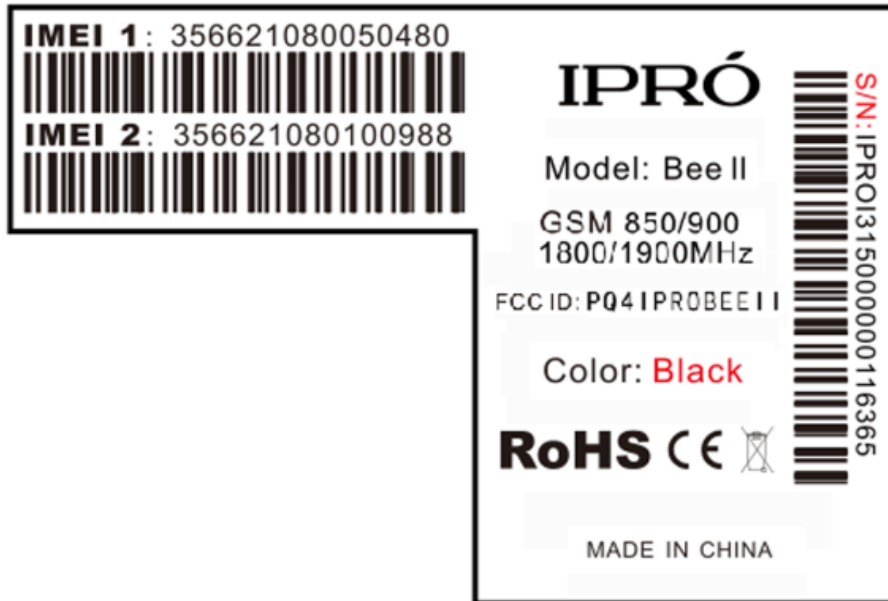

## EXHIBIT A - FCC ID LABELING AND LOCATION

### FCC ID Label

### Proposed FCC ID Label Location

The label shown shall be permanently affixed at a conspicuous location on the device and be readily visible to the user at the time purchase (Labeling requirements per 2.925)