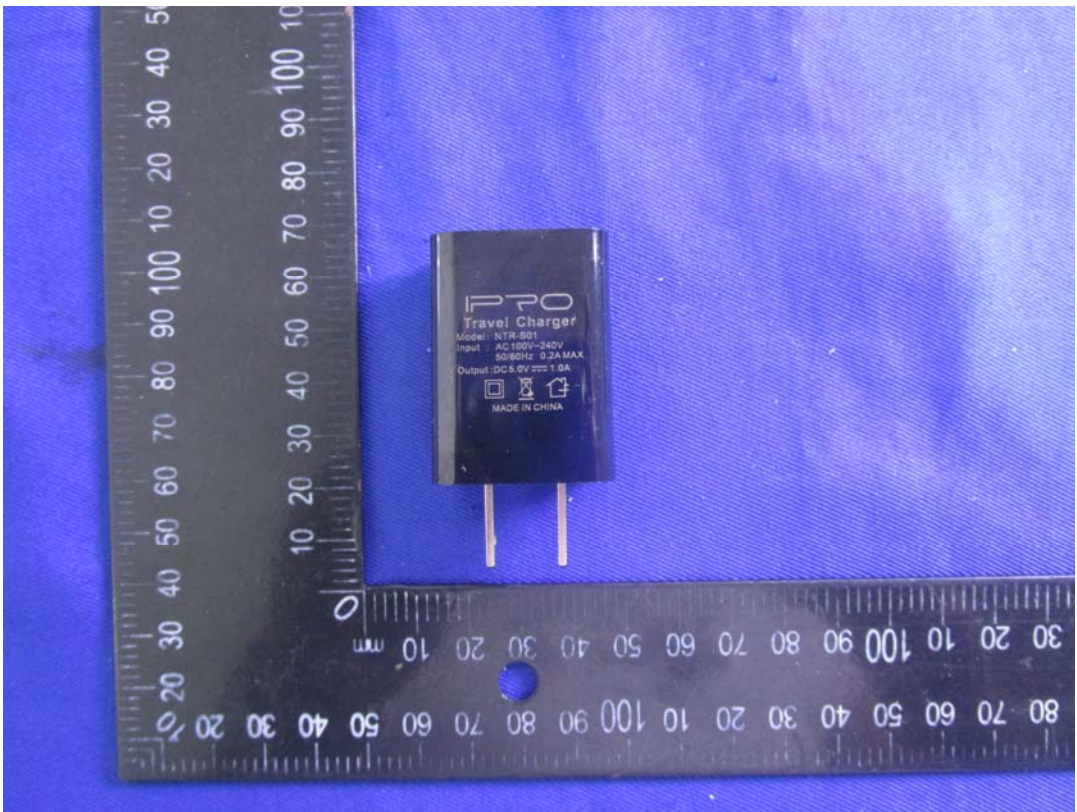

**EXHIBIT B - EUT EXTERNAL PHOTOGRAPHS**

**PRO**  
**Travel Charger**

Model: NTR-S01  
Input : AC 100V-240V  
50/60Hz 0.2A MAX  
Output : DC 5.0V 1.0A

MADE IN CHINA