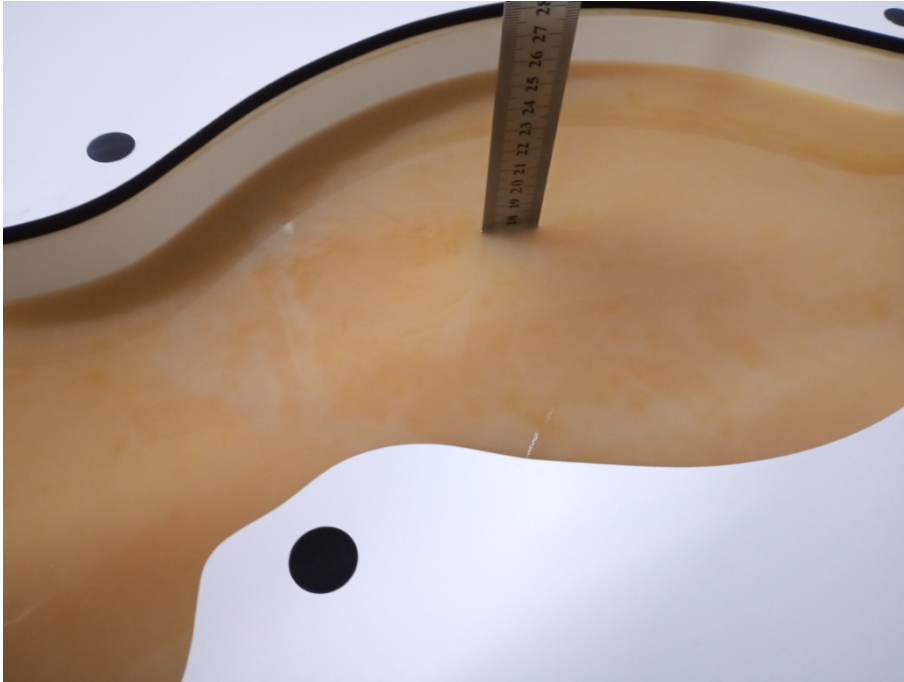

APPENDIX C - EUT TEST POSITION PHOTOS

Liquid depth $\geq 15\text{cm}$

Body (Worn) Back Setup Photo(5mm)

Body (Worn) Front Setup Photo(5mm)

Body Bottom Setup Photo(5mm)

Head Left Cheek Setup Photo(0mm)

Head Left Tilt Setup Photo(0mm)

Head Right Check Setup Photo(0mm)

Head Right Tilt Setup Photo(0mm)