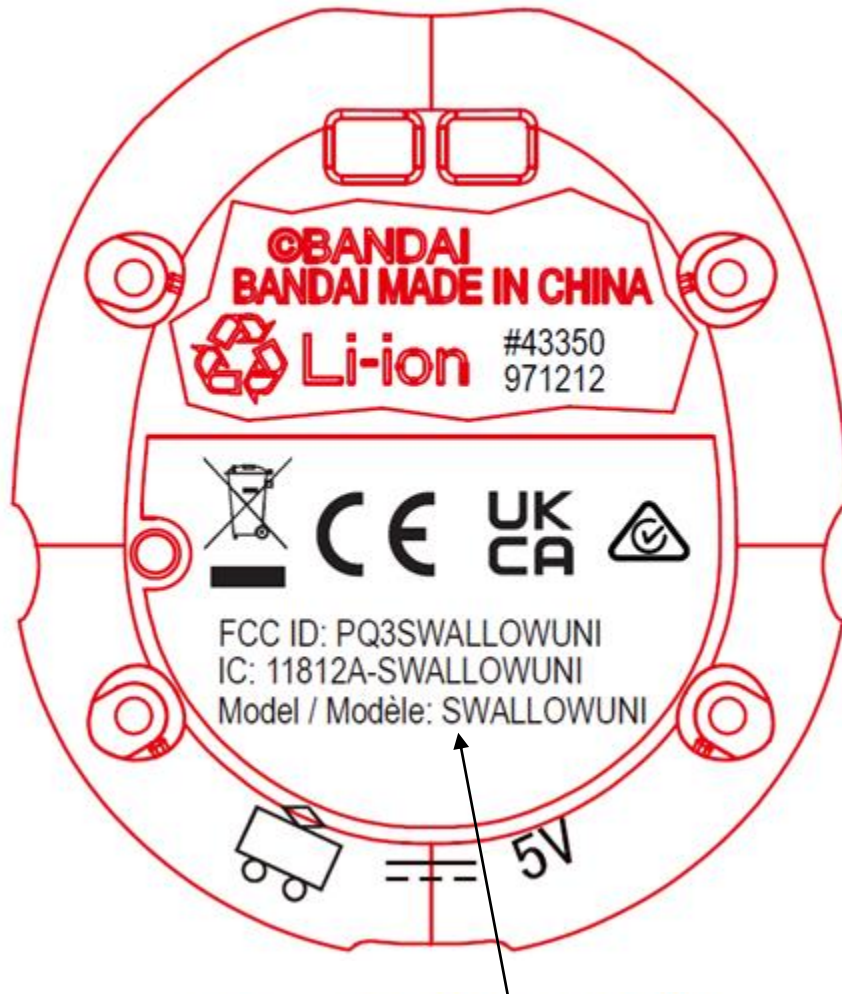

Label Artwork and Location

FCC ID: PQ3SWALLOWUNI
IC: 11812A-SWALLOWUNI
Model / Modèle: SWALLOWUNI

Size: 27mm(W) x 7mm(H)