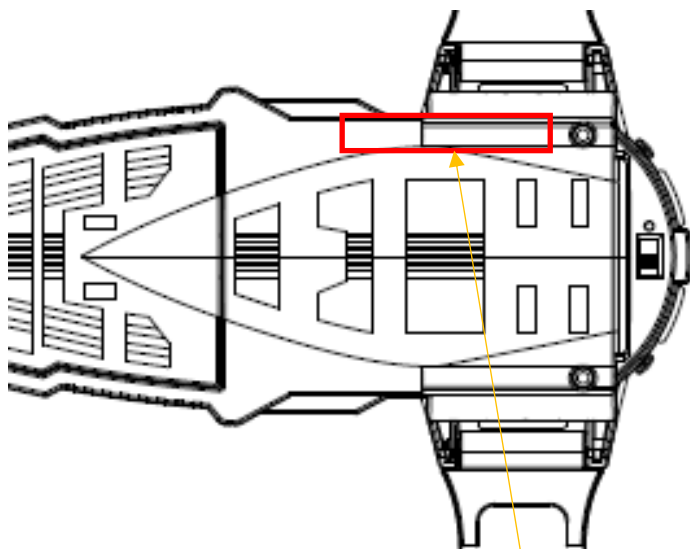

## Label Artwork

Size:H2.5mm x L35.2mm

FCC ID:PQ3CSMFAI24