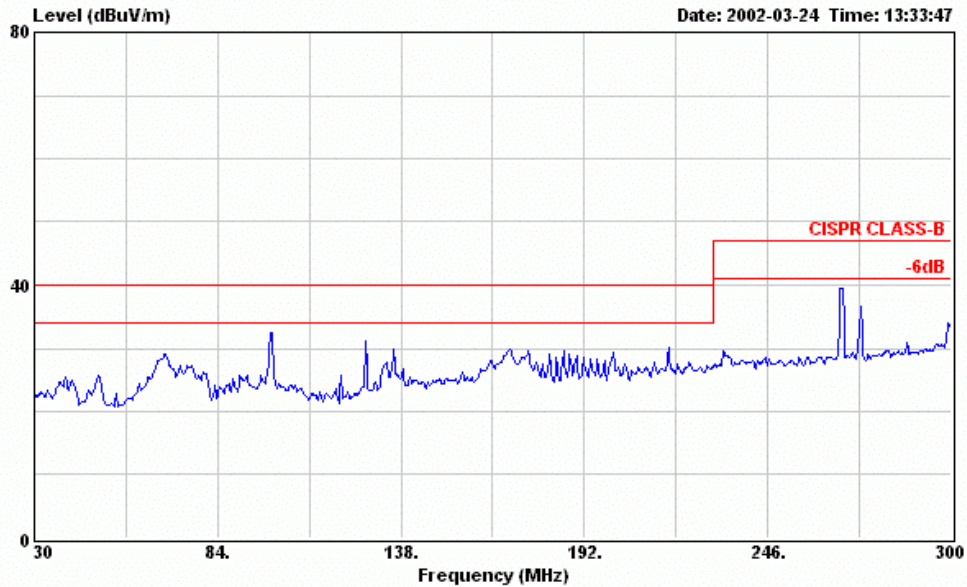

TOKIN
TAIWAN TOKIN EMC ENG. CORP.
台灣東金科技股份有限公司

No.53-11, Tin-fu Tsun, Lin-kou Hsiang,
Taipei Country, Taiwan, R.O.C.
Tel:02-26092133 Fax:02-26099303
Email:ttemc@ttemc.com.tw

Data#: 190 File#: D:\Lite-on-120V.emi

Site : Anechoic Chamber
Condition : CISPR CLASS-B 3m BBA9106B(1209) HORIZONTAL
EUT : CD-RW DRIVE M/N:LXR-40122A
POWER : 120V/60Hz
MEMO : READ (ADAPTOR/AK II-2PIN)
: USB WITH CORE

Data#: 189 File#: D:\Lite-on-120V.emi