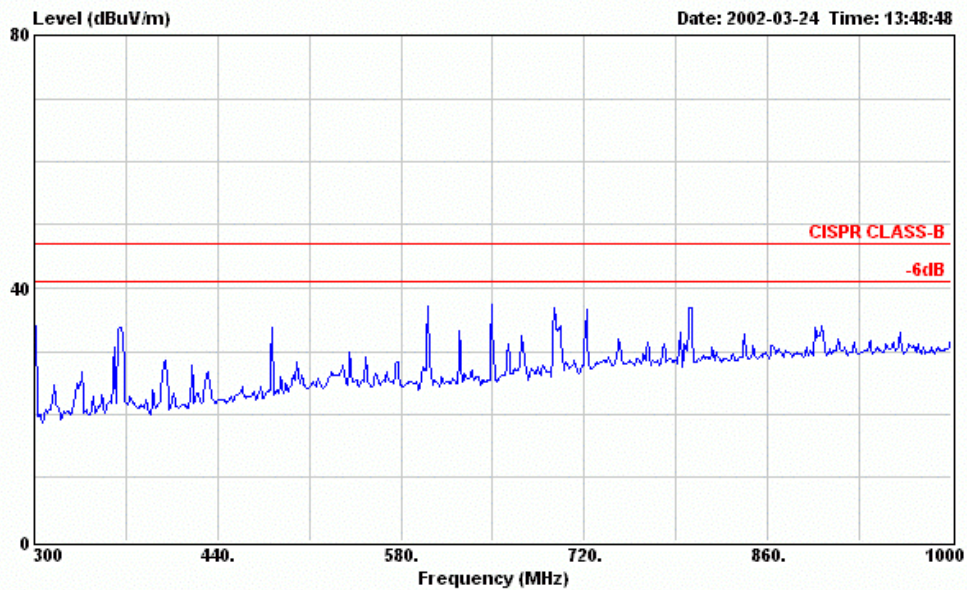

TOKIN
TAIWAN TOKIN EMC ENG. CORP.
台湾东金科技股份有限公司

No.53-11, Tin-fu Tsun, Lin-kou Hsiang,
Taipei Country, Taiwan, R.O.C.
Tel:02-26092133 Fax:02-26099303
Email:ttemc@ttemc.com.tw

Data#: 196 File#: D:\Lite-on-120V.emi

Site : Anechoic Chamber
Condition : CISPR CLASS-B 3m UHALP 9108-A 0139 HORIZONTAL
EUT : CD-RW DRIVE M/N:LXR-40122A
POWER : 120V/60Hz
MEMO : READ (ADAPTOR/AK II-2PIN)
: USB WITH CORE

Data#: 195 File#: D:\Lite-on-120V.emi