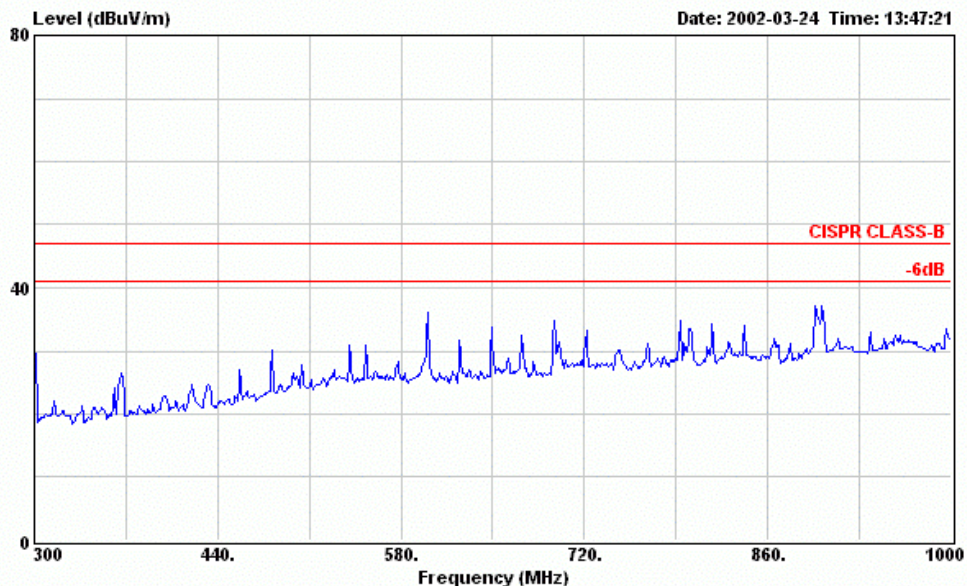

Site : Anechoic Chamber
 Condition : CISPR CLASS-B 3m UHALP 9108-A 0139 HORIZONTAL
 EUT : CD-RW DRIVE M/N:LXR-40122A
 POWER : 120V/60Hz
 MEMO : READ (ADAPTOR/AK II-2PIN)
 : USB WITH CORE

Data#: 195 File#: D:\Lite-on-120V.emi