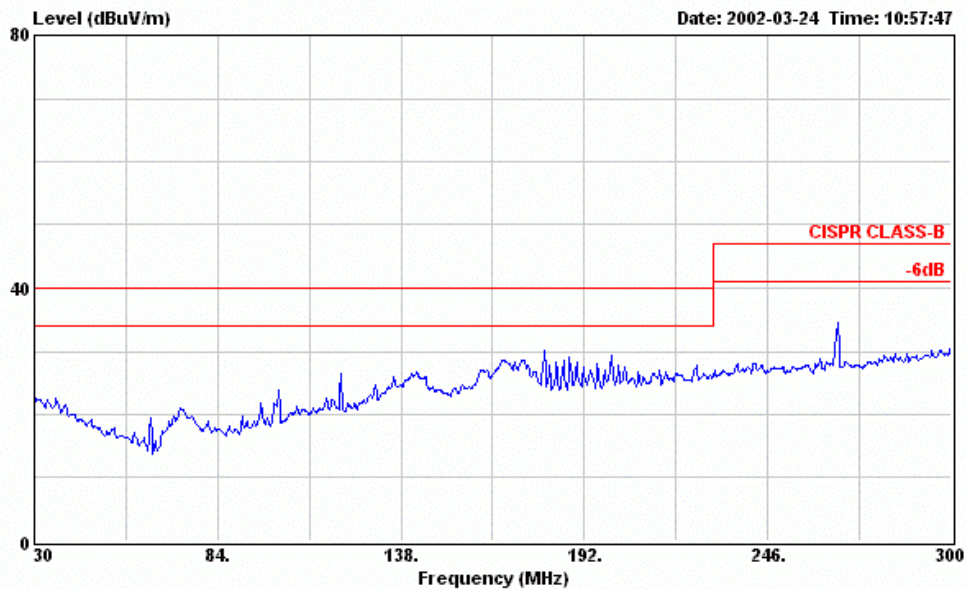

TOKIN
TAIWAN TOKIN EMC ENG. CORP.
台湾東金科技股份有限公司

No.53-11, Tin-fu Tsun, Lin-kou Hsiang,
Taipei Country, Taiwan, R.O.C.
Tel:02-26092133 Fax:02-26099303
Email:ttemc@ttemc.com.tw

Data#: 170 File#: D:\Lite-on-120V.emi

Site : Anechoic Chamber
Condition : CISPR CLASS-B 3m BBA9106B(1209) HORIZONTAL
EUT : CD-RW DRIVE M/N:LXR-40122A
POWER : 120V/60Hz
MEMO : READ (ADAPTOR/AK II-3PIN)
: USB NO CORE

Data#: 169 File#: D:\Lite-on-120V.emi