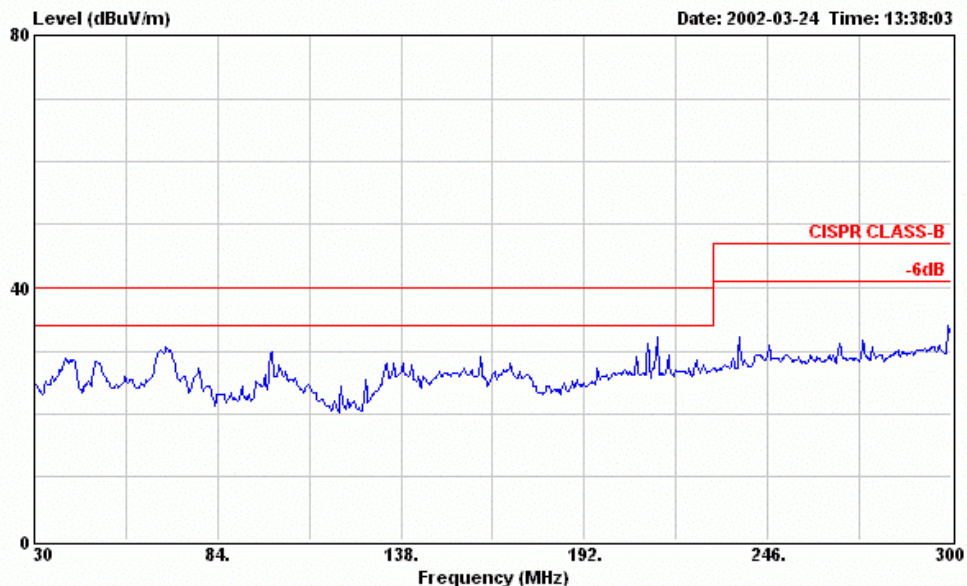

Site : Anechoic Chamber
Condition : CISPR CLASS-B 3m BBA9106B(1209) VERTICAL
EUT : CD-RW DRIVE M/N:LXR-40122A
POWER : 120V/60Hz
MEMO : CD PLAY (ADAPTOR/AK II-2PIN)
: USB WITH CORE