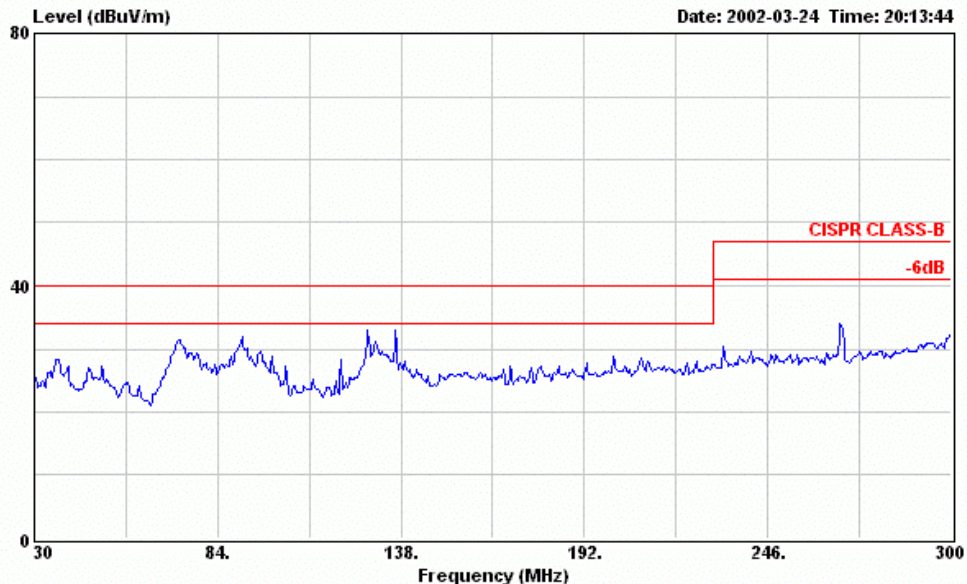

Site : Anechoic Chamber
Condition : CISPR CLASS-B 3m BBA9106B(1209) VERTICAL
EUT : CD-RW DRIVE M/N:LXR-40122A
POWER : 120V/60Hz
MEMO : WRITE (ADAPTOR/AK II-2PIN) NO CORE