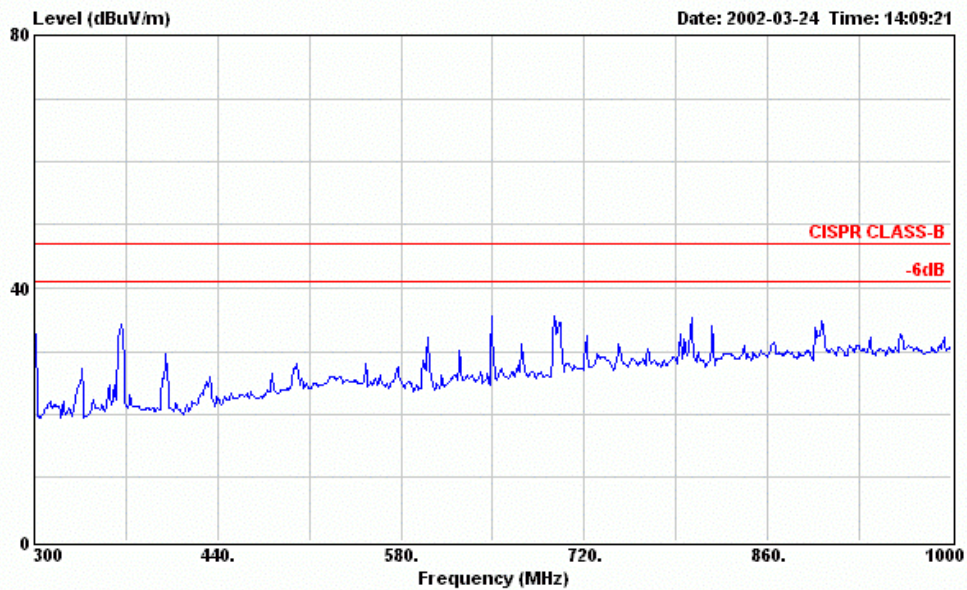

TOKIN
TAIWAN TOKIN EMC ENG. CORP.
台湾东金科技股份有限公司

No.53-11, Tin-fu Tsun, Lin-kou Hsiang,
Taipei Country, Taiwan, R.O.C.
Tel:02-26092133 Fax:02-26099303
Email:ttemc@ttemc.com.tw

Data#: 202 File#: D:\Lite-on-120V.emi

Site : Anechoic Chamber
Condition : CISPR CLASS-B 3m UHALP 9108-A 0139 HORIZONTAL
EUT : CD-RW DRIVE M/N:LXR-40122A
POWER : 120V/60Hz
MEMO : READ (ADAPTOR/AK II-2PIN)
: USB NO CORE

Data#: 201 File#: D:\Lite-on-120V.emi