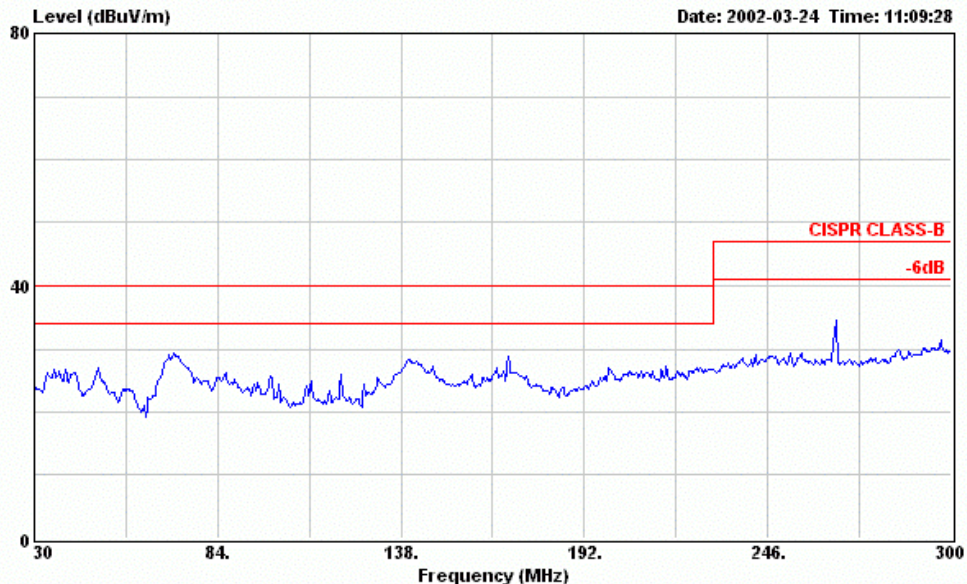

Site : Anechoic Chamber
Condition : CISPR CLASS-B 3m BBA9106B(1209) VERTICAL
EUT : CD-RW DRIVE M/N:LXR-40122A
POWER : 120V/60Hz
MEMO : CD PLAY (ADAPTOR/AK II-3PIN)
: USB NO CORE