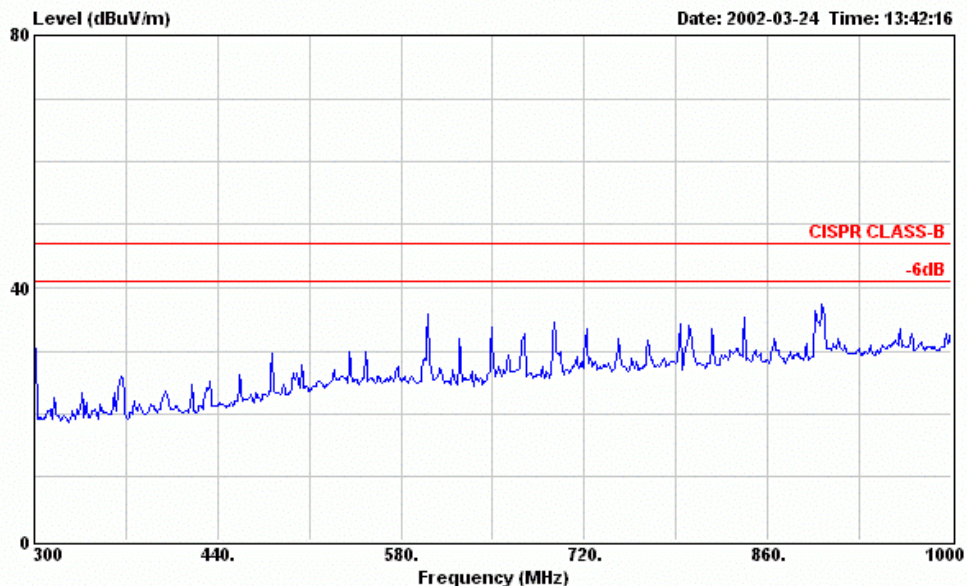

Site : Anechoic Chamber
 Condition : CISPR CLASS-B 3m UHALP 9108-A 0139 HORIZONTAL
 EUT : CD-RW DRIVE M/N:LXR-40122A
 POWER : 120V/60Hz
 MEMO : CD PLAY (ADAPTOR/AK II-2PIN)
 : USB WITH CORE

Data#: 193 File#: D:\Lite-on-120V.emi