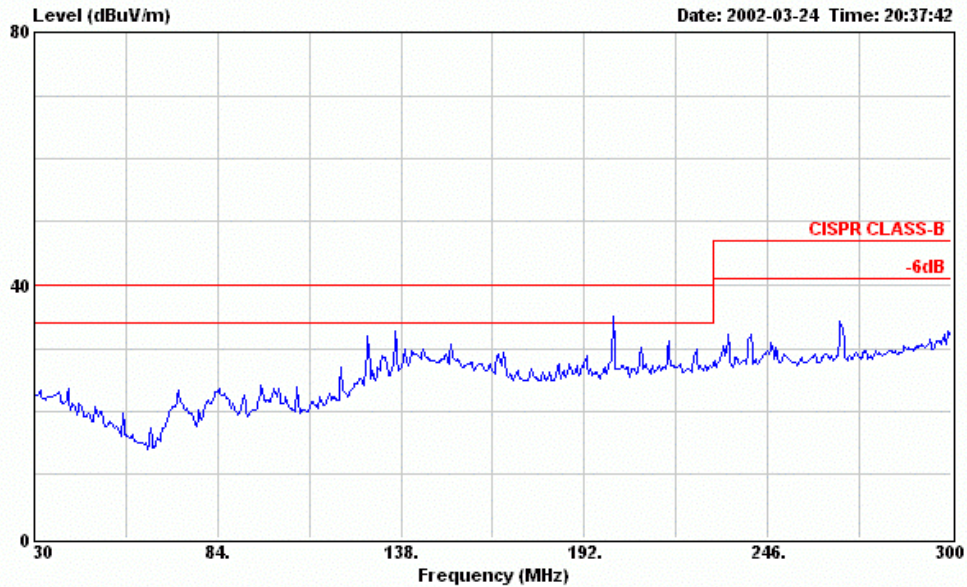

TOKIN
TAIWAN TOKIN EMC ENG. CORP.
台湾東金科技股份有限公司

No.53-11, Tin-fu Tsun, Lin-kou Hsiang,
Taipei Country, Taiwan, R.O.C.
Tel:02-26092133 Fax:02-26099303
Email:ttemc@ttemc.com.tw

Data#: 240 File#: D:\Lite-on-120V.emi

Site : Anechoic Chamber
Condition : CISPR CLASS-B 3m BBA9106B(1209) HORIZONTAL
EUT : CD-RW DRIVE M/N:LXR-40122A
POWER : 120V/60Hz
MEMO : WRITE (ADAPTOR/AK II-3PIN) NO CORE

Data#: 239 File#: D:\Lite-on-120V.emi