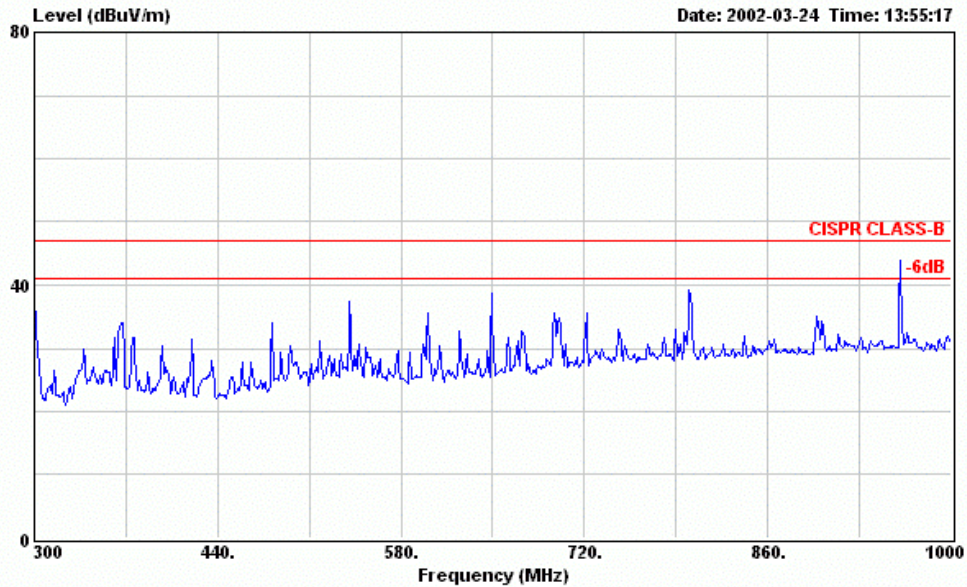

TOKIN
TAIWAN TOKIN EMC ENG. CORP.
台湾東金科技股份有限公司

No.53-11, Tin-fu Tsun, Lin-kou Hsiang,
Taipei Country, Taiwan, R.O.C.
Tel:02-26092133 Fax:02-26099303
Email:ttemc@ttemc.com.tw

Data#: 198 File#: D:\Lite-on-120V.emi

Site : Anechoic Chamber
Condition : CISPR CLASS-B 3m UHALP 9108-A 0139 HORIZONTAL
EUT : CD-RW DRIVE M/N:LXR-40122A
POWER : 120V/60Hz
MEMO : WRITE (ADAPTOR/AK II-2PIN)
: USB WITH CORE

Data#: 197 File#: D:\Lite-on-120V.emi