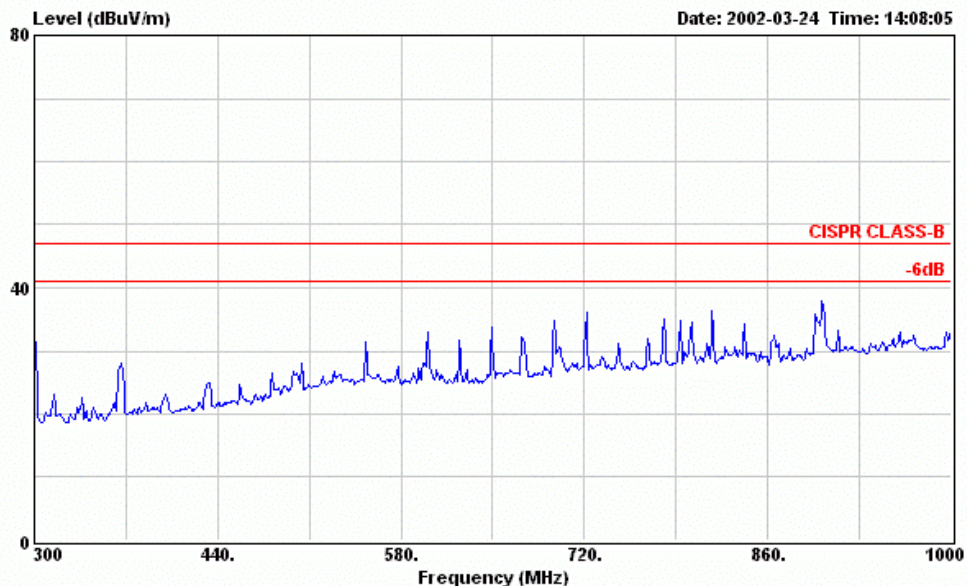

Site : Anechoic Chamber
 Condition : CISPR CLASS-B 3m UHALP 9108-A 0139 HORIZONTAL
 EUT : CD-RW DRIVE M/N:LXR-40122A
 POWER : 120V/60Hz
 MEMO : READ (ADAPTOR/AK II-2PIN)
 : USB NO CORE

Data#: 201 File#: D:\Lite-on-120V.emi