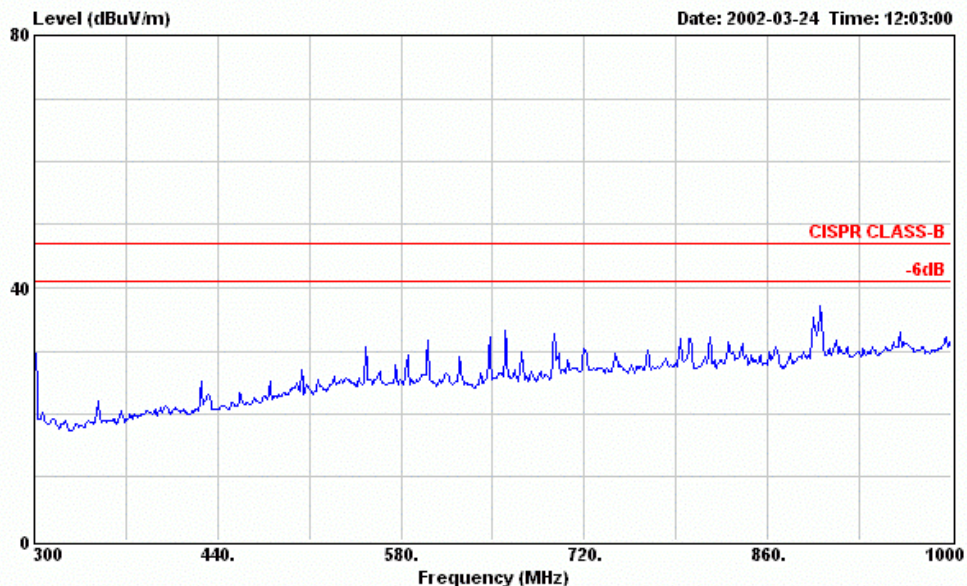

Site : Anechoic Chamber
 Condition : CISPR CLASS-B 3m UHALP 9108-A 0139 HORIZONTAL
 EUT : CD-RW DRIVE M/N:LXR-40122A
 POWER : 120V/60Hz
 MEMO : READ (ADAPTOR/AK II-3PIN)
 : USB NO CORE

Data#: 175 File#: D:\Lite-on-120V.emi