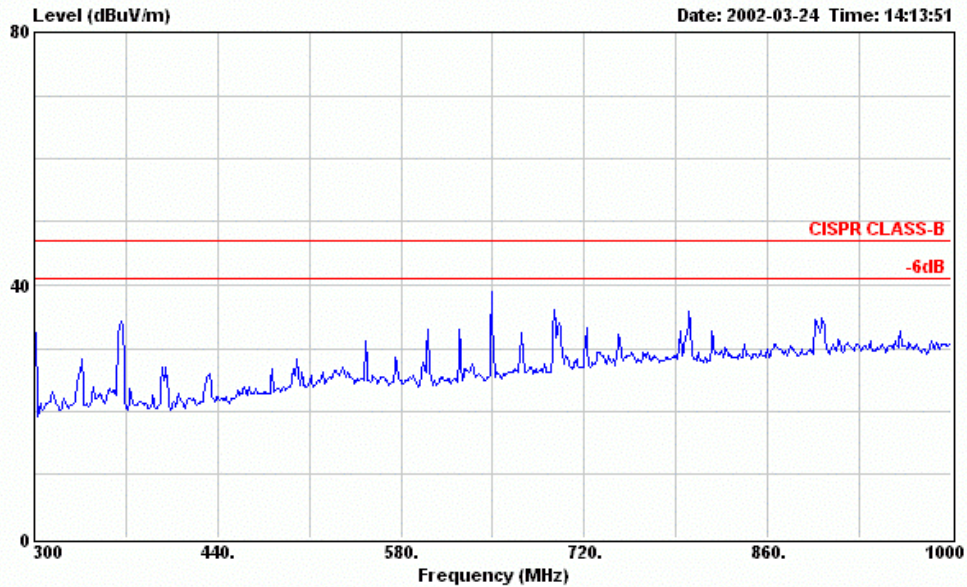

TOKIN
TAIWAN TOKIN EMC ENG. CORP.
台灣東金科技股份有限公司

No.53-11, Tin-fu Tsun, Lin-kou Hsiang,
Taipei Country, Taiwan, R.O.C.
Tel:02-26092133 Fax:02-26099303
Email:ttemc@ttemc.com.tw

Data#: 204 File#: D:\Lite-on-120V.emi

Site : Anechoic Chamber
Condition : CISPR CLASS-B 3m UHALP 9108-A 0139 HORIZONTAL
EUT : CD-RW DRIVE M/N:LXR-40122A
POWER : 120V/60Hz
MEMO : CD PLAY (ADAPTOR/AK II-2PIN)
: USB NO CORE

Data#: 203 File#: D:\Lite-on-120V.emi