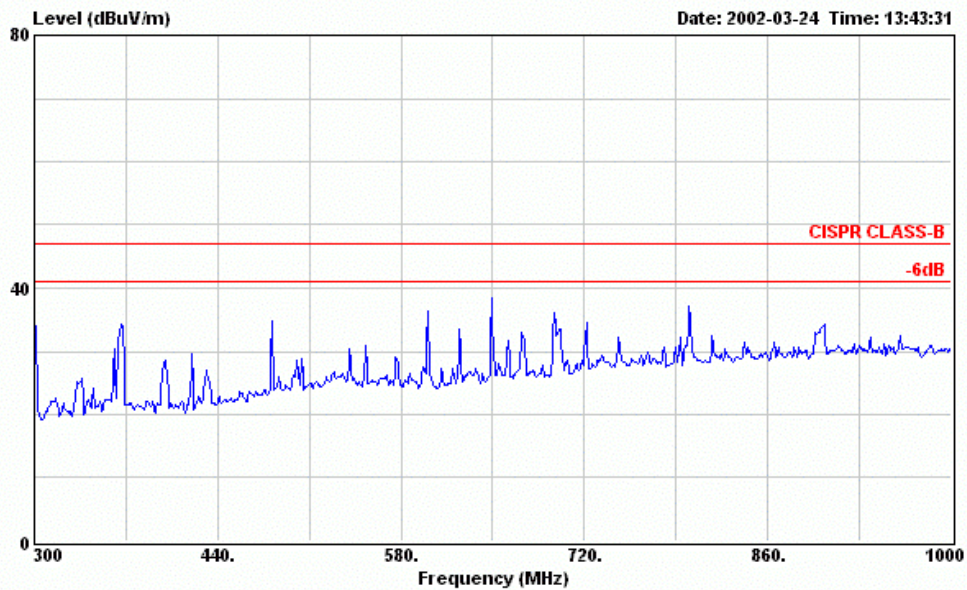

TOKIN
TAIWAN TOKIN EMC ENG. CORP.
台湾東金科技股份有限公司

No.53-11, Tin-fu Tsun, Lin-kou Hsiang,
Taipei Country, Taiwan, R.O.C.
Tel:02-26092133 Fax:02-26099303
Email:ttemc@ttemc.com.tw

Data#: 194 File#: D:\Lite-on-120V.emi

Site : Anechoic Chamber
Condition : CISPR CLASS-B 3m UHALP 9108-A 0139 HORIZONTAL
EUT : CD-RW DRIVE M/N:LXR-40122A
POWER : 120V/60Hz
MEMO : CD PLAY (ADAPTOR/AK II-2PIN)
: USB WITH CORE

Data#: 193 File#: D:\Lite-on-120V.emi