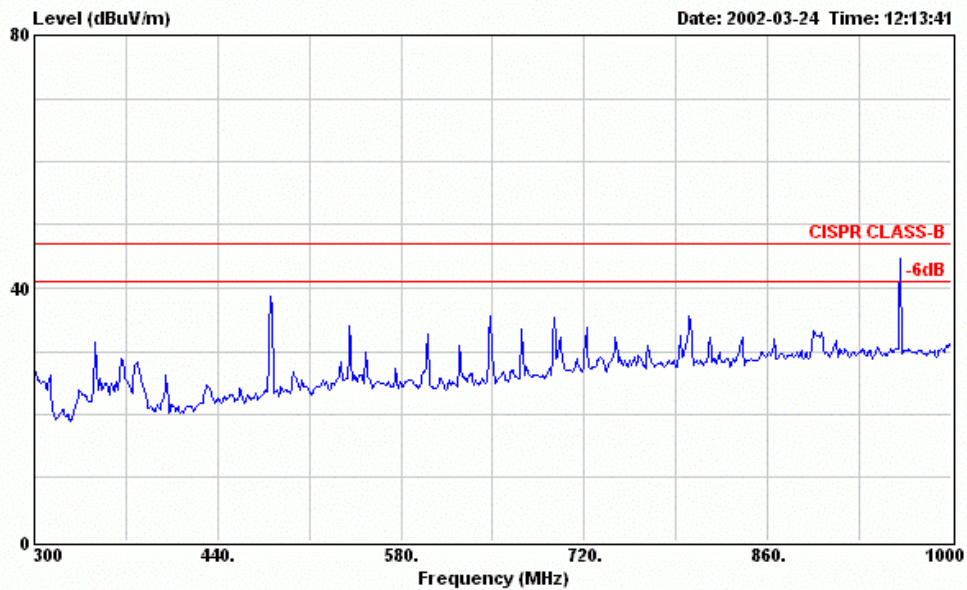

TOKIN
TAIWAN TOKIN EMC ENG. CORP.
台湾東金科技股份有限公司

No.53-11, Tin-fu Tsun, Lin-kou Hsiang,
Taipei Country, Taiwan, R.O.C.
Tel:02-26092133 Fax:02-26099303
Email:ttemc@ttemc.com.tw

Data#: 177 File#: D:\Lite-on-120V.emi

Site : Anechoic Chamber
Condition : CISPR CLASS-B 3m UHALP 9108-A 0139 HORIZONTAL
EUT : CD-RW DRIVE M/N:LXR-40122A
POWER : 120V/60Hz
MEMO : WRITE (ADAPTOR/AK II-3PIN)
: NO CORE

Data#: 178 File#: D:\Lite-on-120V.emi