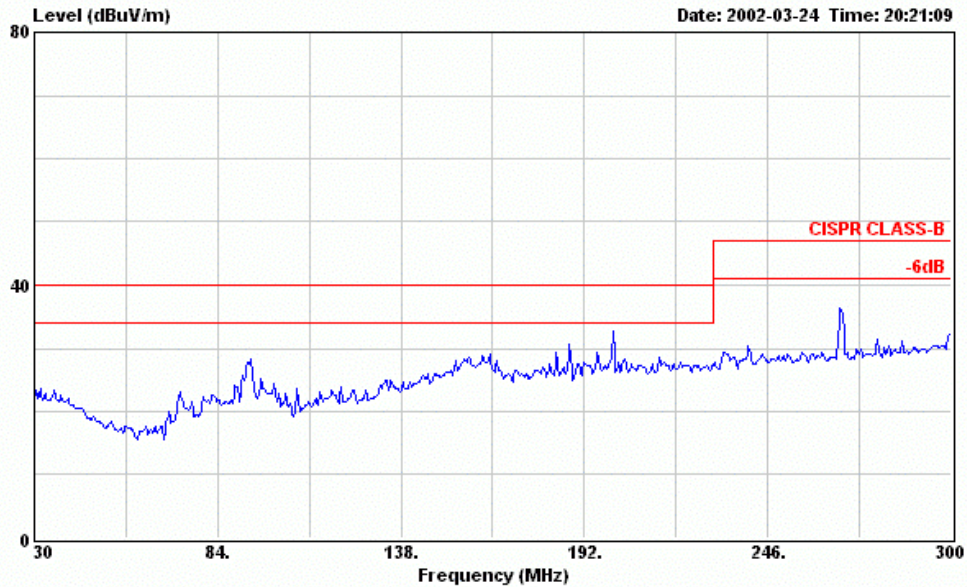

TOKIN
TAIWAN TOKIN EMC ENG. CORP.
台灣東金科技股份有限公司

No.53-11, Tin-fu Tsun, Lin-kou Hsiang,
Taipei Country, Taiwan, R.O.C.
Tel:02-26092133 Fax:02-26099303
Email:ttemc@ttemc.com.tw

Data#: 236 File#: D:\Lite-on-120V.emi

Site : Anechoic Chamber
Condition : CISPR CLASS-B 3m BBA9106B(1209) HORIZONTAL
EUT : CD-RW DRIVE M/N:LXR-40122A
POWER : 120V/60Hz
MEMO : WRITE (ADAPTOR/AK II-2PIN)
: USB WITH CORE

Data#: 235 File#: D:\Lite-on-120V.emi