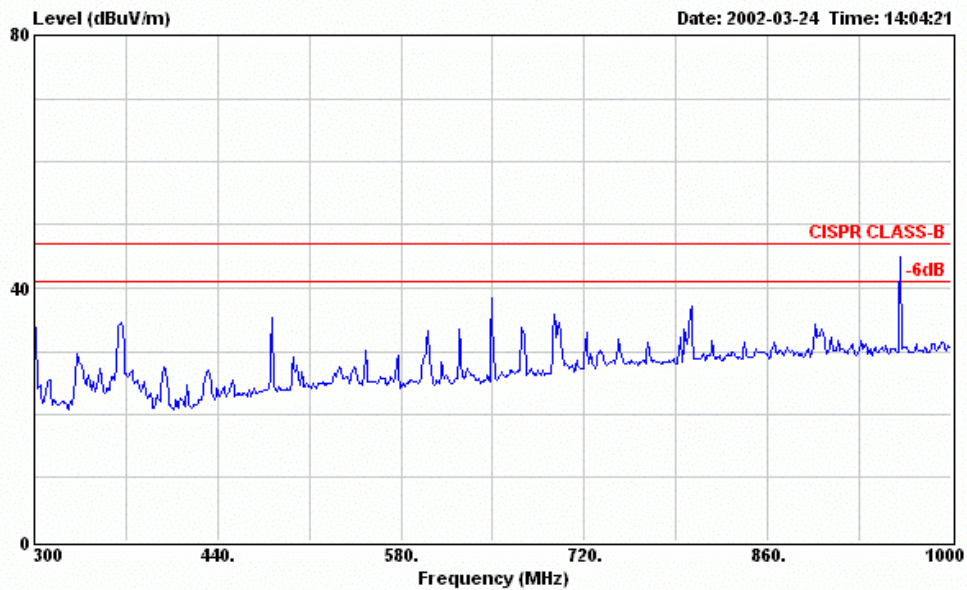

TOKIN
TAIWAN TOKIN EMC ENG. CORP.
台湾東金科技股份有限公司

No.53-11, Tin-fu Tsun, Lin-kou Hsiang,
Taipei Country, Taiwan, R.O.C.
Tel:02-26092133 Fax:02-26099303
Email:ttemc@ttemc.com.tw

Data#: 200 File#: D:\Lite-on-120V.emi

Site : Anechoic Chamber
Condition : CISPR CLASS-B 3m UHALP 9108-A 0139 HORIZONTAL
EUT : CD-RW DRIVE M/N:LXR-40122A
POWER : 120V/60Hz
MEMO : WRITE (ADAPTOR/AK II-2PIN)
: USB NO CORE

Data#: 199 File#: D:\Lite-on-120V.emi