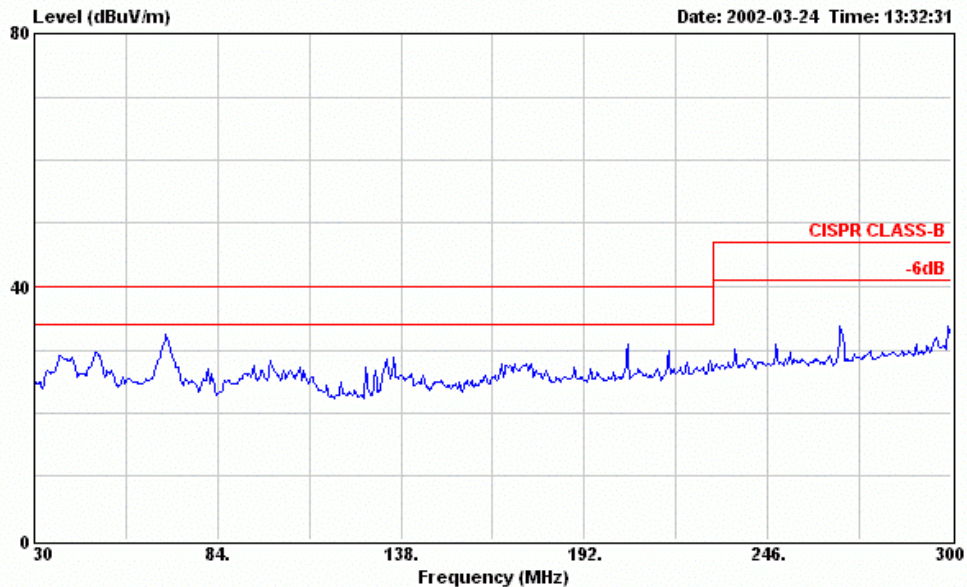

Site : Anechoic Chamber
Condition : CISPR CLASS-B 3m BBA9106B(1209) VERTICAL
EUT : CD-RW DRIVE M/N:LXR-40122A
POWER : 120V/60Hz
MEMO : READ (ADAPTOR/AK II-2PIN)
: USB WITH CORE