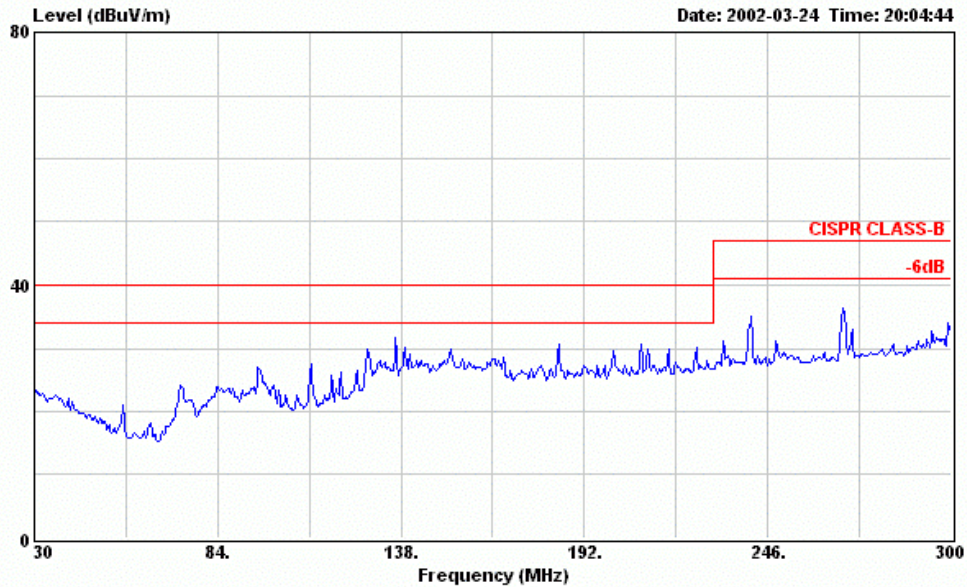

TOKIN
TAIWAN TOKIN EMC ENG. CORP.
台灣東金科技股份有限公司

No.53-11, Tin-fu Tsun, Lin-kou Hsiang,
Taipei Country, Taiwan, R.O.C.
Tel:02-26092133 Fax:02-26099303
Email:ttemc@ttemc.com.tw

Data#: 233 File#: D:\Lite-on-120V.emi

Site : Anechoic Chamber
Condition : CISPR CLASS-B 3m BBA9106B(1209) HORIZONTAL
EUT : CD-RW DRIVE M/N:LXR-40122A
POWER : 120V/60Hz
MEMO : WRITE (ADAPTOR/AK II-2PIN) NO CORE

Data#: 234 File#: D:\Lite-on-120V.emi