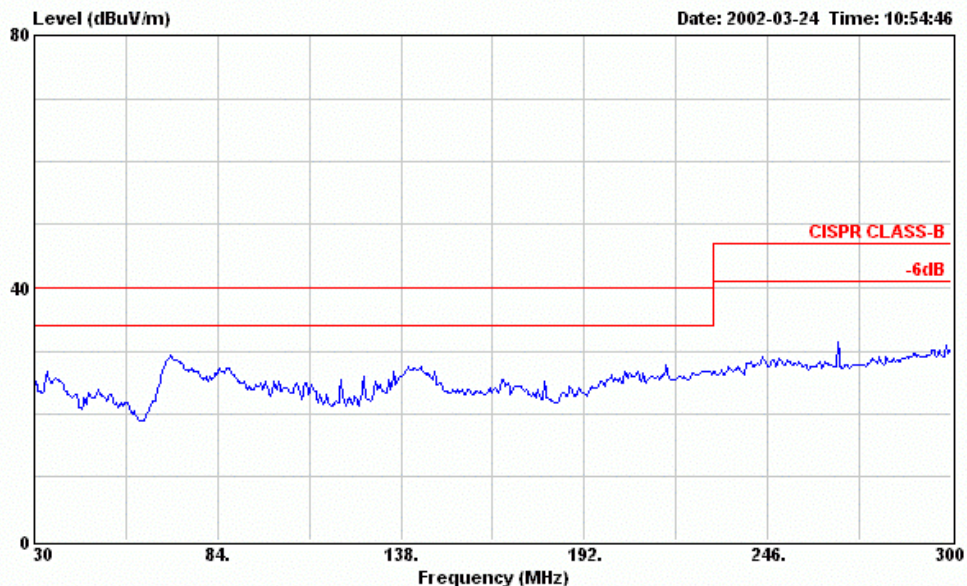

Site : Anechoic Chamber
Condition : CISPR CLASS-B 3m BBA9106B(1209) VERTICAL
EUT : CD-RW DRIVE M/N:LXR-40122A
POWER : 120V/60Hz
MEMO : READ (ADAPTOR/AK II-3PIN)
: USB NO CORE