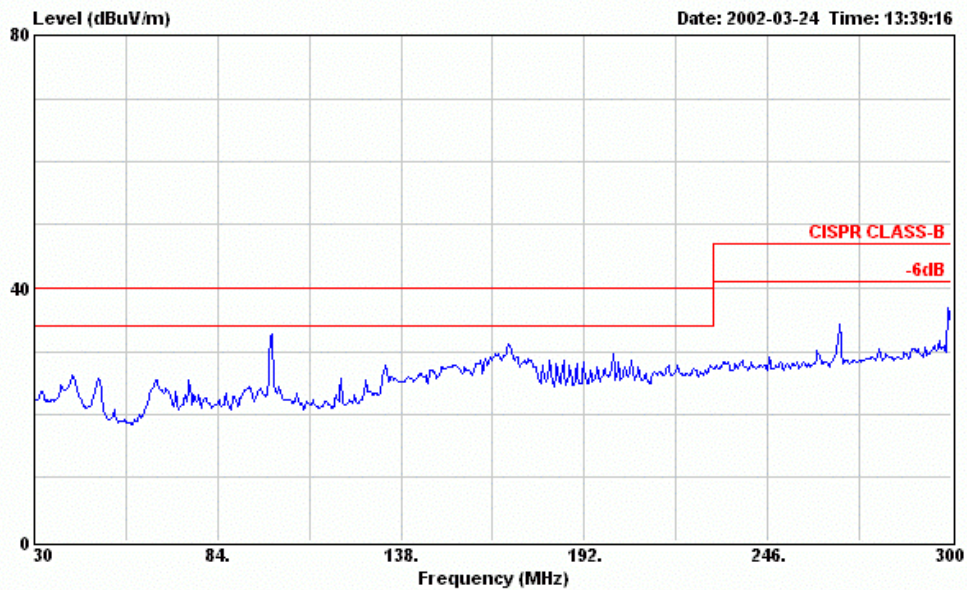

TOKIN
TAIWAN TOKIN EMC ENG. CORP.
台湾東金科技股份有限公司

No.53-11, Tin-fu Tsun, Lin-kou Hsiang,
Taipei Country, Taiwan, R.O.C.
Tel:02-26092133 Fax:02-26099303
Email:ttemc@ttemc.com.tw

Data#: 192 File#: D:\Lite-on-120V.emi

Site : Anechoic Chamber
Condition : CISPR CLASS-B 3m BBA9106B(1209) HORIZONTAL
EUT : CD-RW DRIVE M/N:LXR-40122A
POWER : 120V/60Hz
MEMO : CD PLAY (ADAPTOR/AK II-2PIN)
: USB WITH CORE

Data#: 191 File#: D:\Lite-on-120V.emi