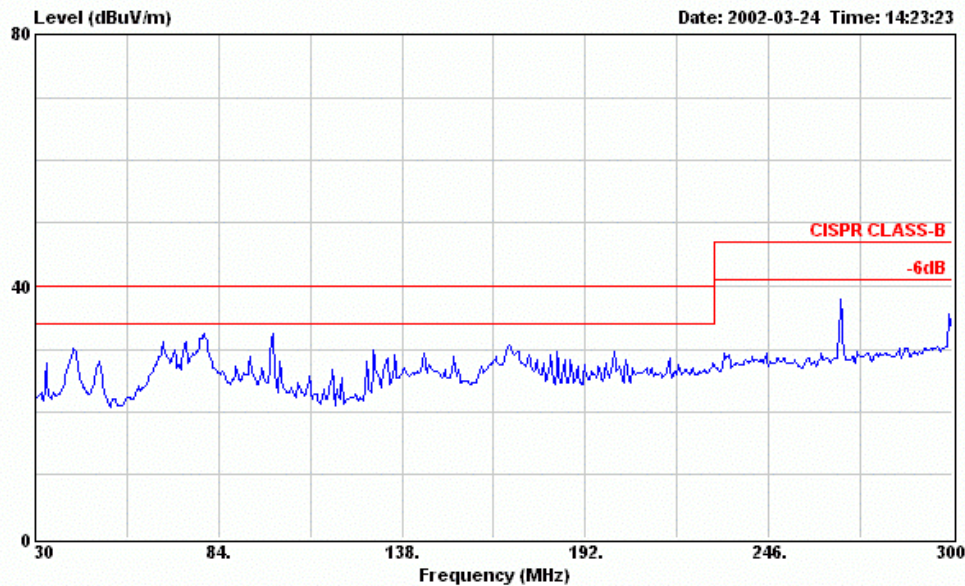

Data#: 208 File#: D:\Lite-on-120V.emi

Site : Anechoic Chamber
 Condition : CISPR CLASS-B 3m BBA9106B(1209) HORIZONTAL
 EUT : CD-RW DRIVE M/N:LXR-40122A
 POWER : 120V/60Hz
 MEMO : READ (ADAPTOR/AK II-2PIN)
 : USB NO CORE