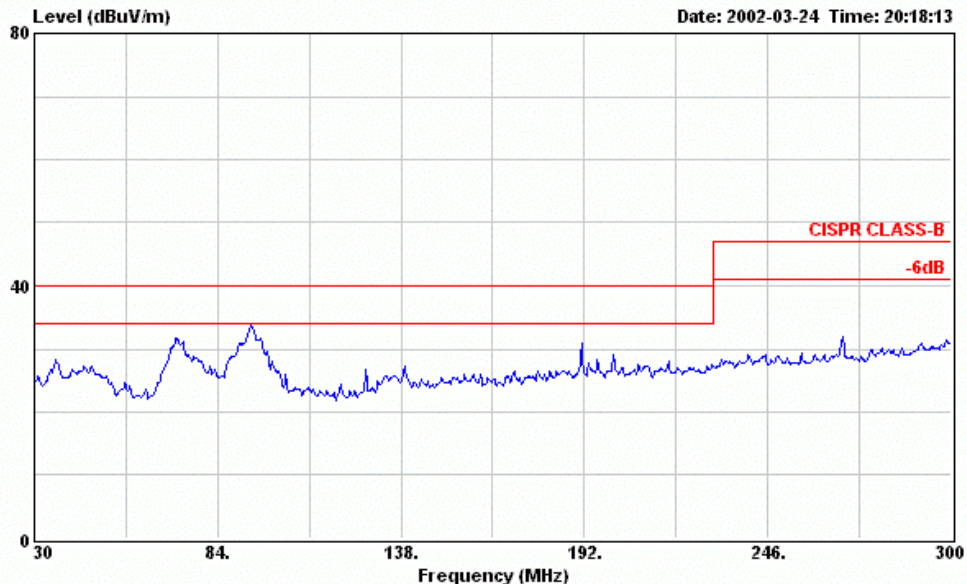

Site : Anechoic Chamber
Condition : CISPR CLASS-B 3m BBA9106B(1209) VERTICAL
EUT : CD-RW DRIVE M/N:LXR-40122A
POWER : 120V/60Hz
MEMO : WRITE (ADAPTOR/AK II-2PIN)
: USB WITH CORE