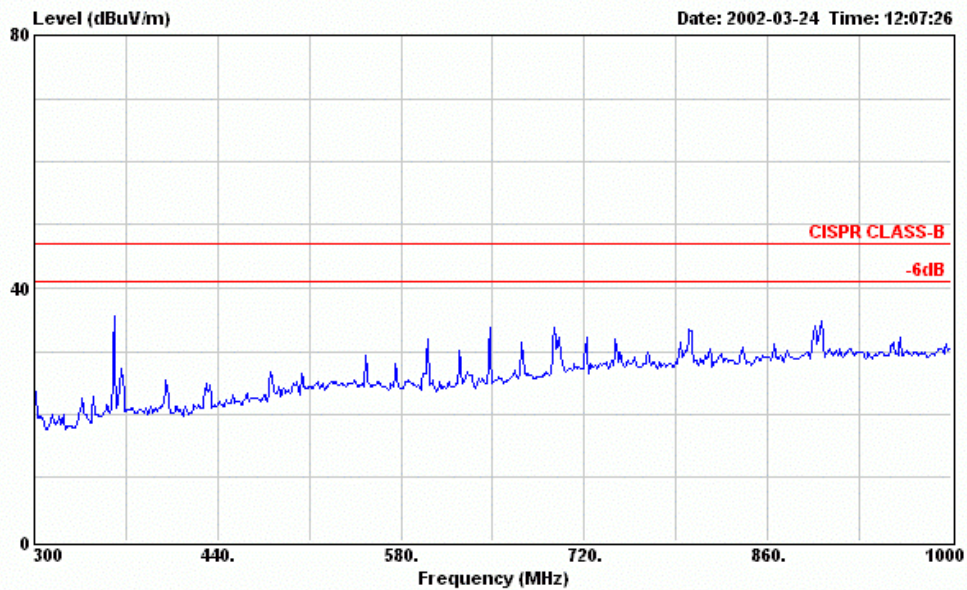

TOKIN
TAIWAN TOKIN EMC ENG. CORP.
台湾東金科技股份有限公司

No.53-11, Tin-fu Tsun, Lin-kou Hsiang,
Taipei Country, Taiwan, R.O.C.
Tel:02-26092133 Fax:02-26099303
Email:ttemc@ttemc.com.tw

Data#: 176 File#: D:\Lite-on-120V.emi

Site : Anechoic Chamber
Condition : CISPR CLASS-B 3m UHALP 9108-A 0139 HORIZONTAL
EUT : CD-RW DRIVE M/N:LXR-40122A
POWER : 120V/60Hz
MEMO : READ (ADAPTOR/AK II-3PIN)
: USB NO CORE

Data#: 175 File#: D:\Lite-on-120V.emi