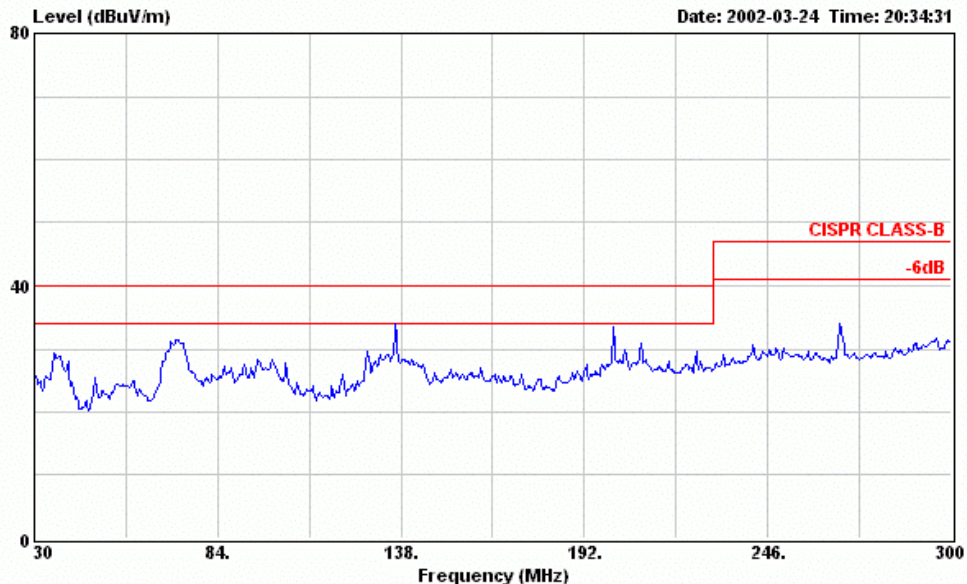

Site : Anechoic Chamber
Condition : CISPR CLASS-B 3m BBA9106B(1209) VERTICAL
EUT : CD-RW DRIVE M/N:LXR-40122A
POWER : 120V/60Hz
MEMO : WRITE (ADAPTOR/AK II-3PIN) NO CORE