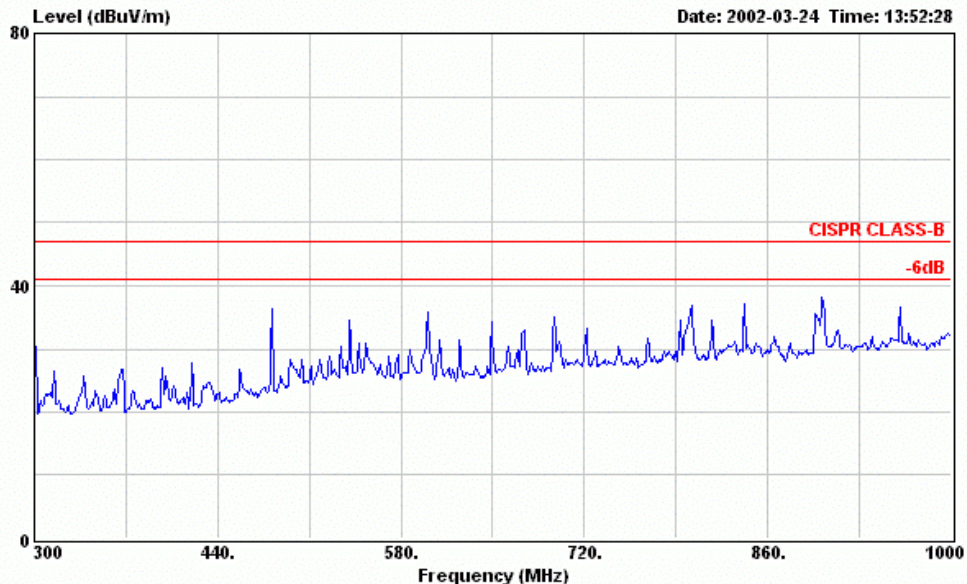

Site : Anechoic Chamber
 Condition : CISPR CLASS-B 3m UHALP 9108-A 0139 HORIZONTAL
 EUT : CD-RW DRIVE M/N:LXR-40122A
 POWER : 120V/60Hz
 MEMO : WRITE (ADAPTOR/AK II-2PIN)
 : USB WITH CORE

Data#: 197 File#: D:\Lite-on-120V.emi