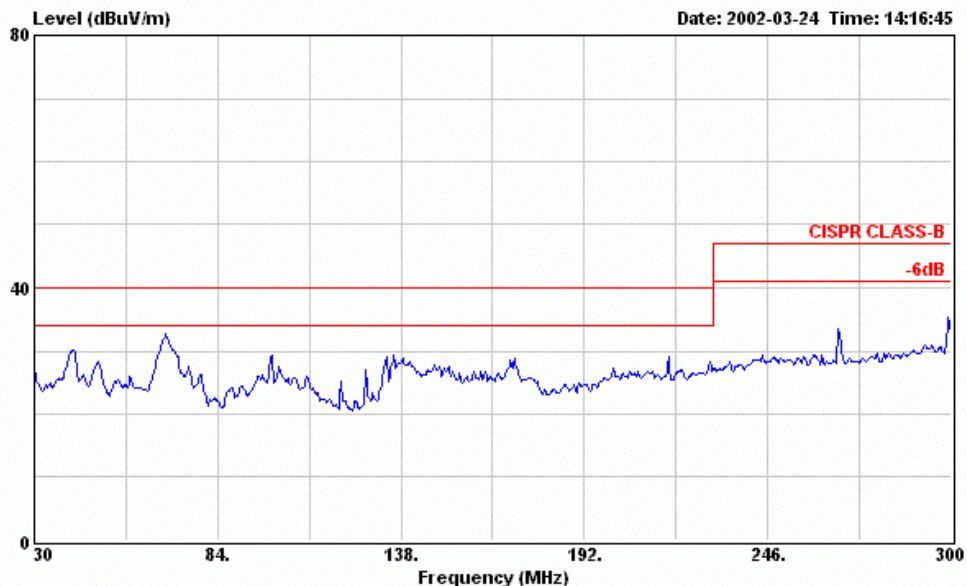

Site : Anechoic Chamber
Condition : CISPR CLASS-B 3m BBA9106B(1209) VERTICAL
EUT : CD-RW DRIVE M/N:LXR-40122A
POWER : 120V/60Hz
MEMO : CD PLAY (ADAPTOR/AK II-2PIN)
: USB NO CORE