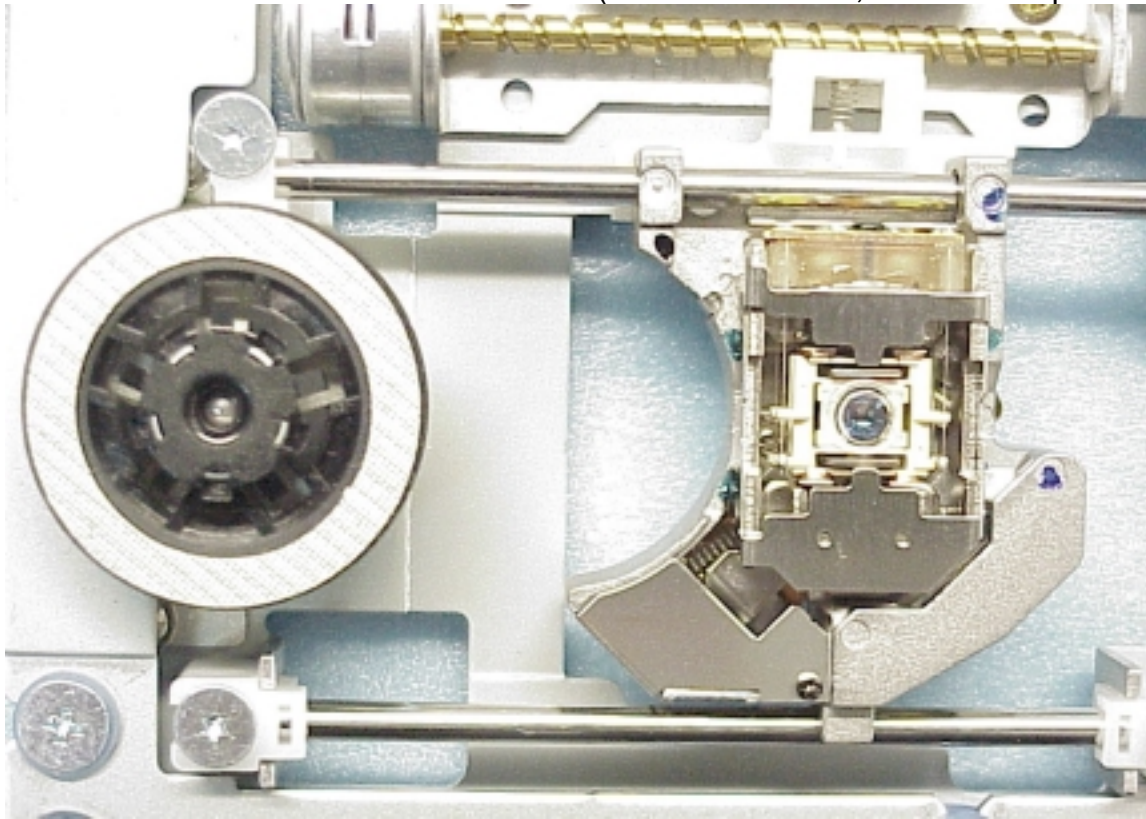

Figure 10  
CD-RW DRIVE, M/N: LXR-40122A  
Internal View (CD-Driver Device, Front Side)

Figure 11  
CD-RW DRIVE, M/N: LXR-40122A  
Internal View (CD-Driver Device, Motor and Optic-Head)

Figure 12  
CD-RW DRIVE, M/N: LXR-40122A  
Internal View (CD-Driver Device, Back Side)