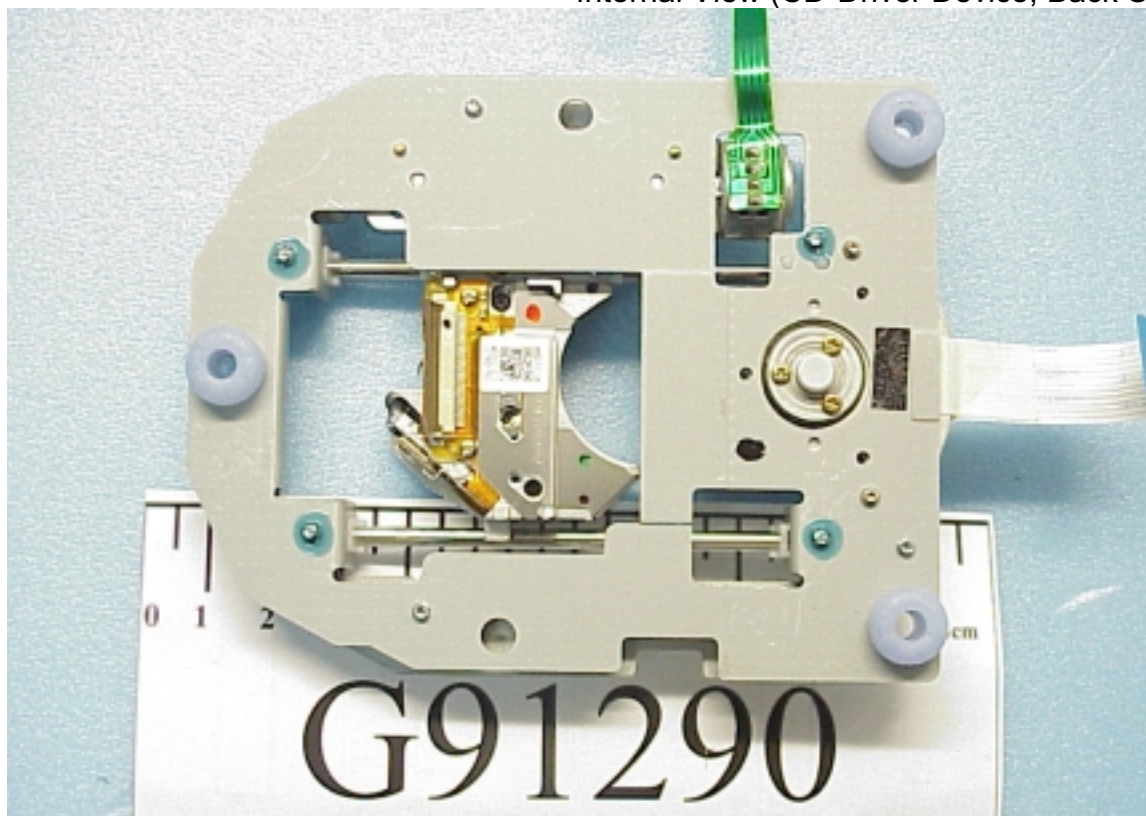

Figure 7  
CD-RW DRIVE, M/N: LXR-40122A  
Frame of Internal (Removed CD-Tray Device)

Figure 8  
CD-RW DRIVE, M/N: LXR-40122A  
Frame of Internal (Removed CD-Driver & Main Board)

Figure 9  
CD-RW DRIVE, M/N: LXR-40122A  
Internal View (Removed CD-Driver Device)

Figure 10  
CD-RW DRIVE, M/N: LXR-40122A  
Internal View (CD-Driver Device, Front Side)

Figure 11  
CD-RW DRIVE, M/N: LXR-40122A  
Internal View (CD-Driver Device, Motor and Optic-Head)

Figure 12  
CD-RW DRIVE, M/N: LXR-40122A  
Internal View (CD-Driver Device, Back Side)

Figure 13  
CD-RW DRIVE, M/N: LXR-40122A  
Internal View (CD-Driver Device, Optic-Head/Back Side)

Figure 14  
CD-RW DRIVE, M/N: LXR-40122A  
Internal View (Main Board, Front Side)

Figure 15  
CD-RW DRIVE, M/N: LXR-40122A  
Internal View (Main Board, Back Side)

Figure 16  
CD-RW DRIVE, M/N: LXR-40122B  
General Appearance (CD-RW DRIVE 、Power Adapter\*3EA 、Power Cord)