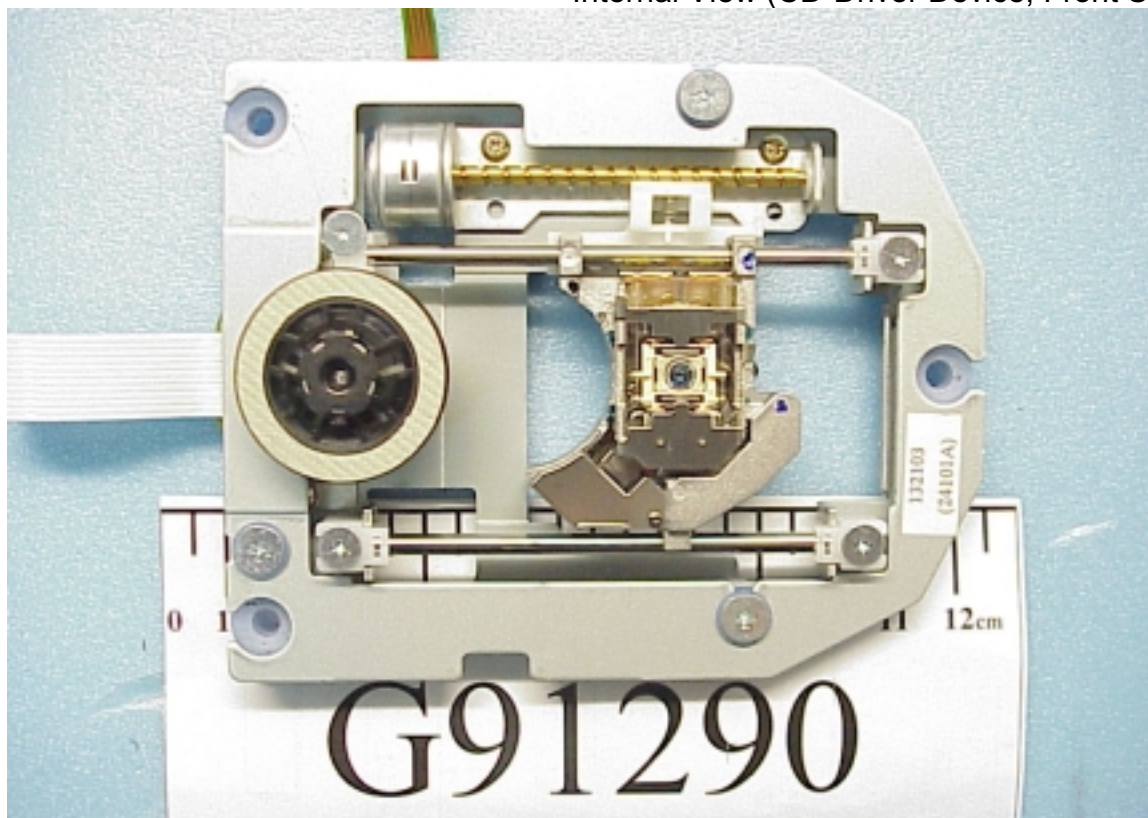

Figure 7  
CD-RW DRIVE, M/N: LXR-40122A  
Frame of Internal (Removed CD-Tray Device)

Figure 8  
CD-RW DRIVE, M/N: LXR-40122A  
Frame of Internal (Removed CD-Driver & Main Board)

Figure 9  
CD-RW DRIVE, M/N: LXR-40122A  
Internal View (Removed CD-Driver Device)

Figure 10  
CD-RW DRIVE, M/N: LXR-40122A  
Internal View (CD-Driver Device, Front Side)

Figure 11  
CD-RW DRIVE, M/N: LXR-40122A  
Internal View (CD-Driver Device, Motor and Optic-Head)

Figure 12  
CD-RW DRIVE, M/N: LXR-40122A  
Internal View (CD-Driver Device, Back Side)

Figure 13  
CD-RW DRIVE, M/N: LXR-40122A  
Internal View (CD-Driver Device, Optic-Head/Back Side)

Figure 14  
CD-RW DRIVE, M/N: LXR-40122A  
Internal View (Main Board, Front Side)

Figure 15  
CD-RW DRIVE, M/N: LXR-40122A  
Internal View (Main Board, Back Side)

Figure 16  
CD-RW DRIVE, M/N: LXR-40122B  
General Appearance (CD-RW DRIVE 、Power Adapter\*3EA 、Power Cord)