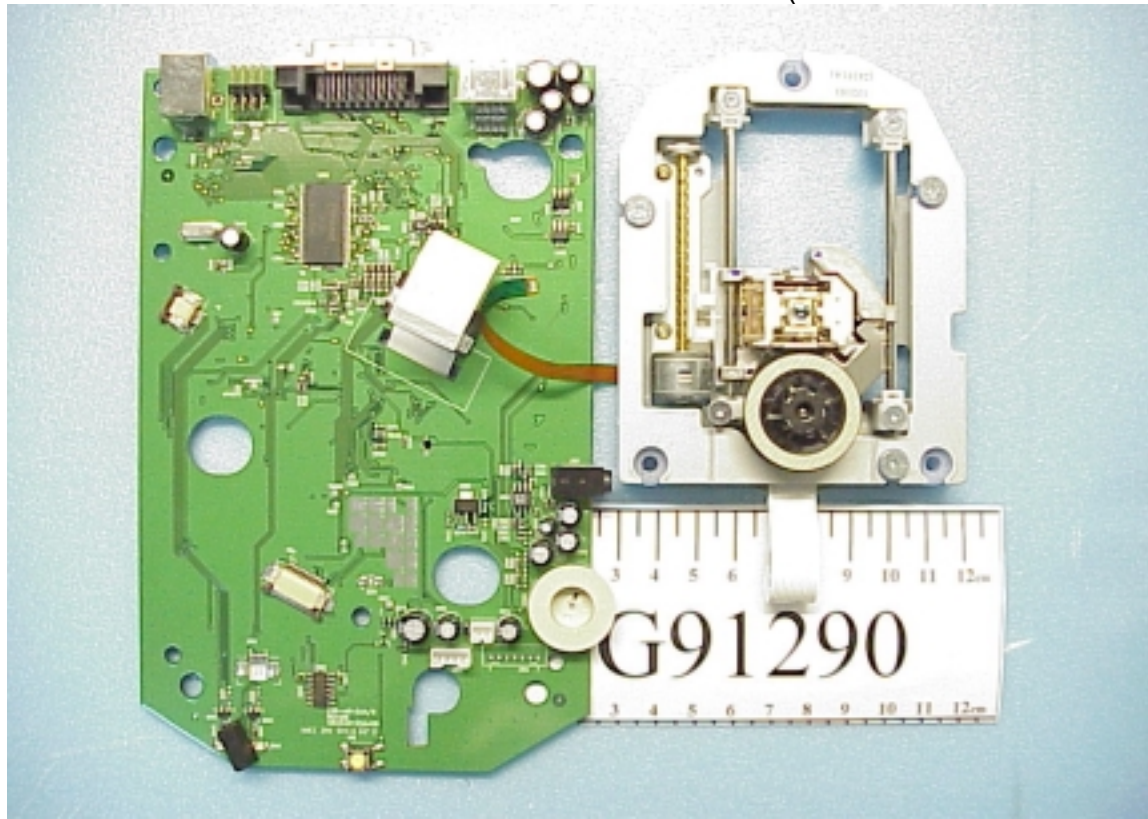

Figure 7  
CD-RW DRIVE, M/N: LXR-40122A  
Frame of Internal (Removed CD-Tray Device)

Figure 8  
CD-RW DRIVE, M/N: LXR-40122A  
Frame of Internal (Removed CD-Driver & Main Board)

Figure 9  
CD-RW DRIVE, M/N: LXR-40122A  
Internal View (Removed CD-Driver Device)

Figure 10  
CD-RW DRIVE, M/N: LXR-40122A  
Internal View (CD-Driver Device, Front Side)

Figure 11  
CD-RW DRIVE, M/N: LXR-40122A  
Internal View (CD-Driver Device, Motor and Optic-Head)

Figure 12  
CD-RW DRIVE, M/N: LXR-40122A  
Internal View (CD-Driver Device, Back Side)

Figure 13  
CD-RW DRIVE, M/N: LXR-40122A  
Internal View (CD-Driver Device, Optic-Head/Back Side)

Figure 14  
CD-RW DRIVE, M/N: LXR-40122A  
Internal View (Main Board, Front Side)

Figure 15  
CD-RW DRIVE, M/N: LXR-40122A  
Internal View (Main Board, Back Side)