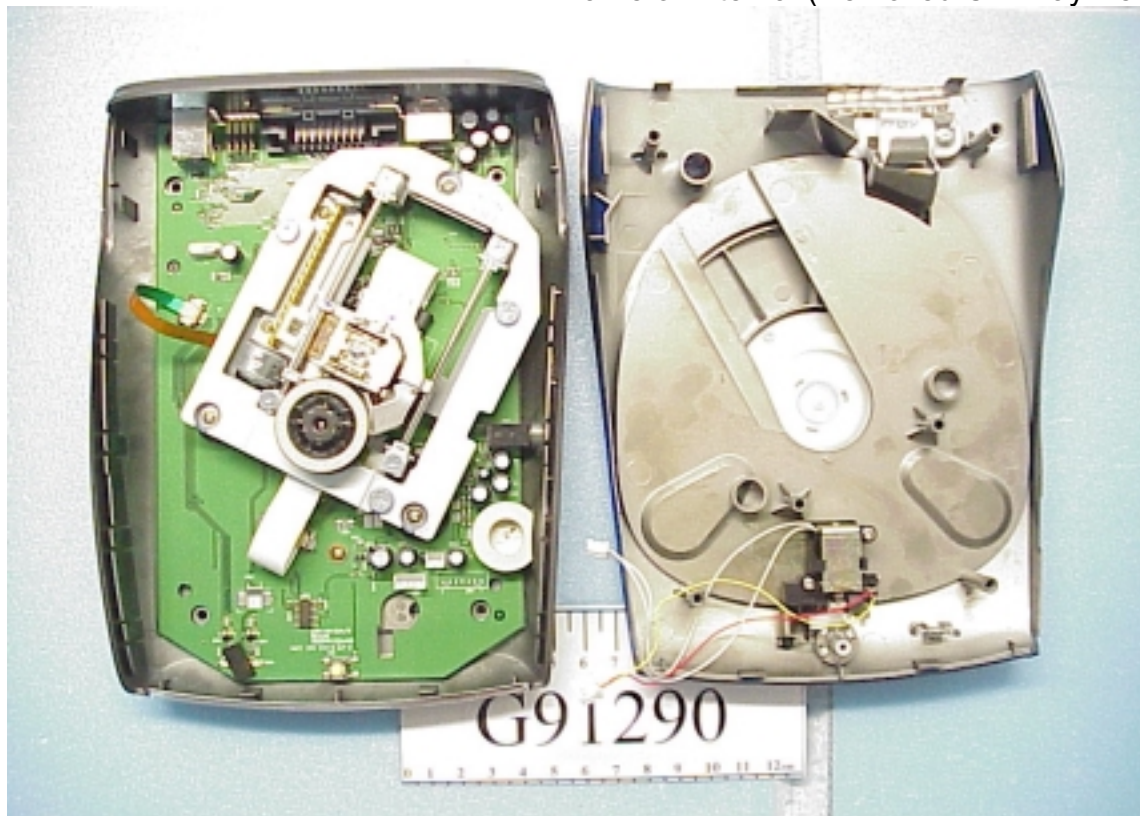

Figure 7  
CD-RW DRIVE, M/N: LXR-40122A  
Frame of Internal (Removed CD-Tray Device)

Figure 8  
CD-RW DRIVE, M/N: LXR-40122A  
Frame of Internal (Removed CD-Driver & Main Board)

Figure 9  
CD-RW DRIVE, M/N: LXR-40122A  
Internal View (Removed CD-Driver Device)

Figure 10  
CD-RW DRIVE, M/N: LXR-40122A  
Internal View (CD-Driver Device, Front Side)

Figure 11  
CD-RW DRIVE, M/N: LXR-40122A  
Internal View (CD-Driver Device, Motor and Optic-Head)

Figure 12  
CD-RW DRIVE, M/N: LXR-40122A  
Internal View (CD-Driver Device, Back Side)

Figure 13  
CD-RW DRIVE, M/N: LXR-40122A  
Internal View (CD-Driver Device, Optic-Head/Back Side)

Figure 14  
CD-RW DRIVE, M/N: LXR-40122A  
Internal View (Main Board, Front Side)

Figure 15  
CD-RW DRIVE, M/N: LXR-40122A  
Internal View (Main Board, Back Side)

Figure 16  
CD-RW DRIVE, M/N: LXR-40122B  
General Appearance (CD-RW DRIVE 、Power Adapter\*3EA 、Power Cord)