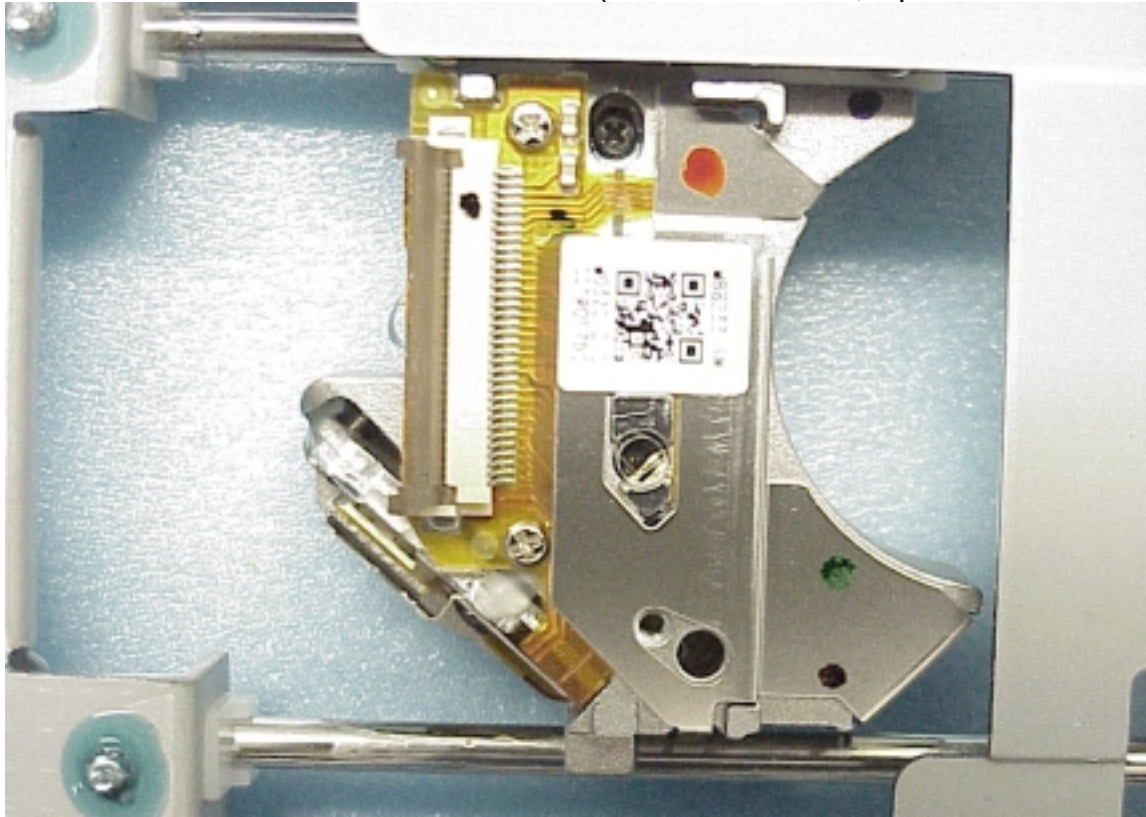

Figure 7  
CD-RW DRIVE, M/N: LXR-40122A  
Frame of Internal (Removed CD-Tray Device)

Figure 8  
CD-RW DRIVE, M/N: LXR-40122A  
Frame of Internal (Removed CD-Driver & Main Board)

Figure 9  
CD-RW DRIVE, M/N: LXR-40122A  
Internal View (Removed CD-Driver Device)

Figure 10  
CD-RW DRIVE, M/N: LXR-40122A  
Internal View (CD-Driver Device, Front Side)

Figure 11  
CD-RW DRIVE, M/N: LXR-40122A  
Internal View (CD-Driver Device, Motor and Optic-Head)

Figure 12  
CD-RW DRIVE, M/N: LXR-40122A  
Internal View (CD-Driver Device, Back Side)

Figure 13  
CD-RW DRIVE, M/N: LXR-40122A  
Internal View (CD-Driver Device, Optic-Head/Back Side)

Figure 14  
CD-RW DRIVE, M/N: LXR-40122A  
Internal View (Main Board, Front Side)

Figure 15  
CD-RW DRIVE, M/N: LXR-40122A  
Internal View (Main Board, Back Side)

Figure 16  
CD-RW DRIVE, M/N: LXR-40122B  
General Appearance (CD-RW DRIVE 、Power Adapter\*3EA 、Power Cord)