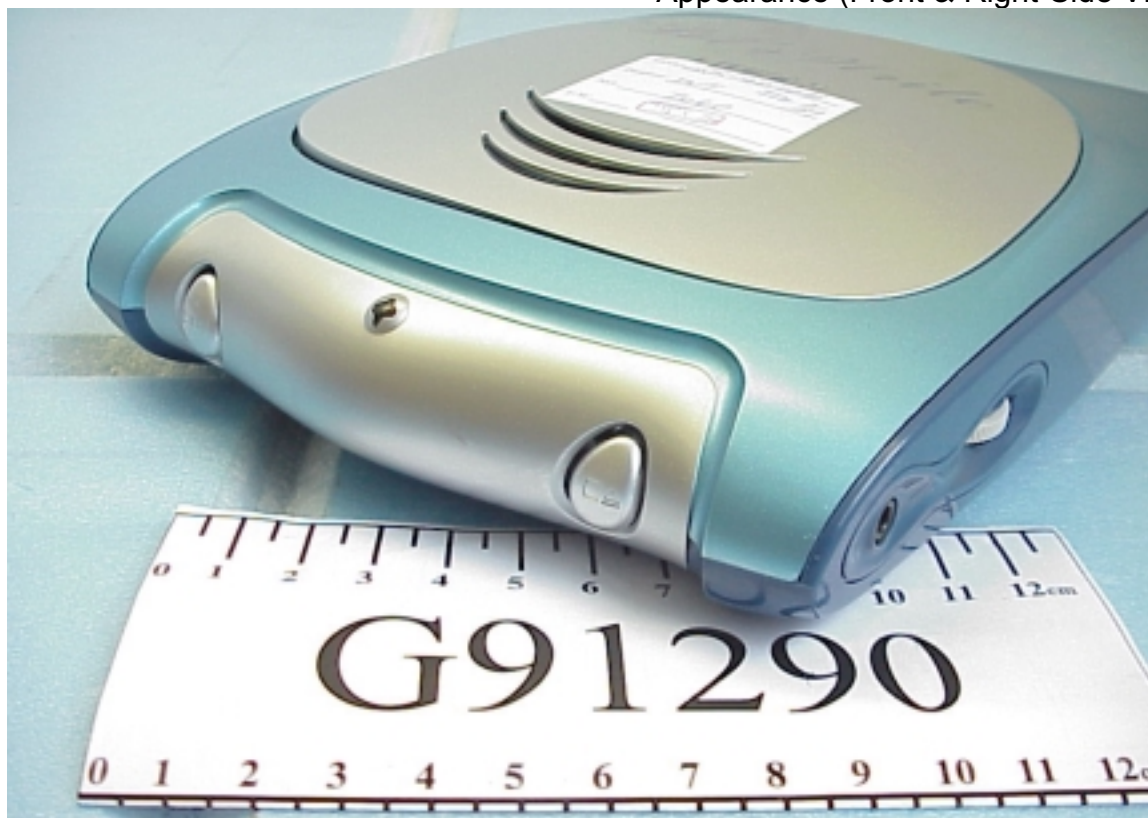

Figure 17  
CD-RW DRIVE, M/N: LXR-40122B  
General Appearance (Front & Left-Side View)

Figure 18  
CD-RW DRIVE, M/N: LXR-40122B  
Appearance (Front & Right-Side View)

Figure 19  
CD-RW DRIVE, M/N: LXR-40122B  
General Appearance (Bottom & Side View)

Figure 20  
CD-RW DRIVE, M/N: LXR-40122B  
Appearance (Product Label)

Figure 21  
CD-RW DRIVE, M/N: LXR-40122B  
Appearance (Rear View)

Figure 22  
CD-RW DRIVE, M/N: LXR-40122B  
Internal View (Open the Top Cove)