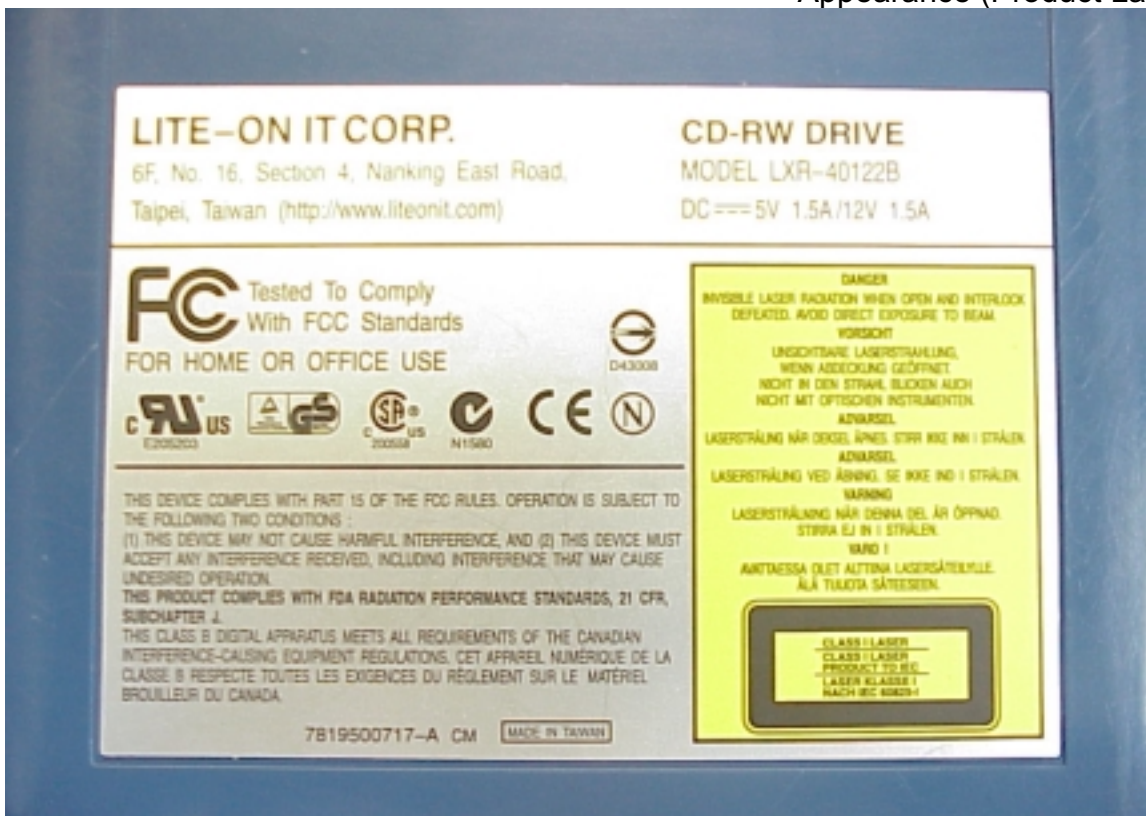

Figure 17  
CD-RW DRIVE, M/N: LXR-40122B  
General Appearance (Front & Left-Side View)

Figure 18  
CD-RW DRIVE, M/N: LXR-40122B  
Appearance (Front & Right-Side View)

Figure 19  
CD-RW DRIVE, M/N: LXR-40122B  
General Appearance (Bottom & Side View)

Figure 20  
CD-RW DRIVE, M/N: LXR-40122B  
Appearance (Product Label)

Figure 21  
CD-RW DRIVE, M/N: LXR-40122B  
Appearance (Rear View)

Figure 22  
CD-RW DRIVE, M/N: LXR-40122B  
Internal View (Open the Top Cove)