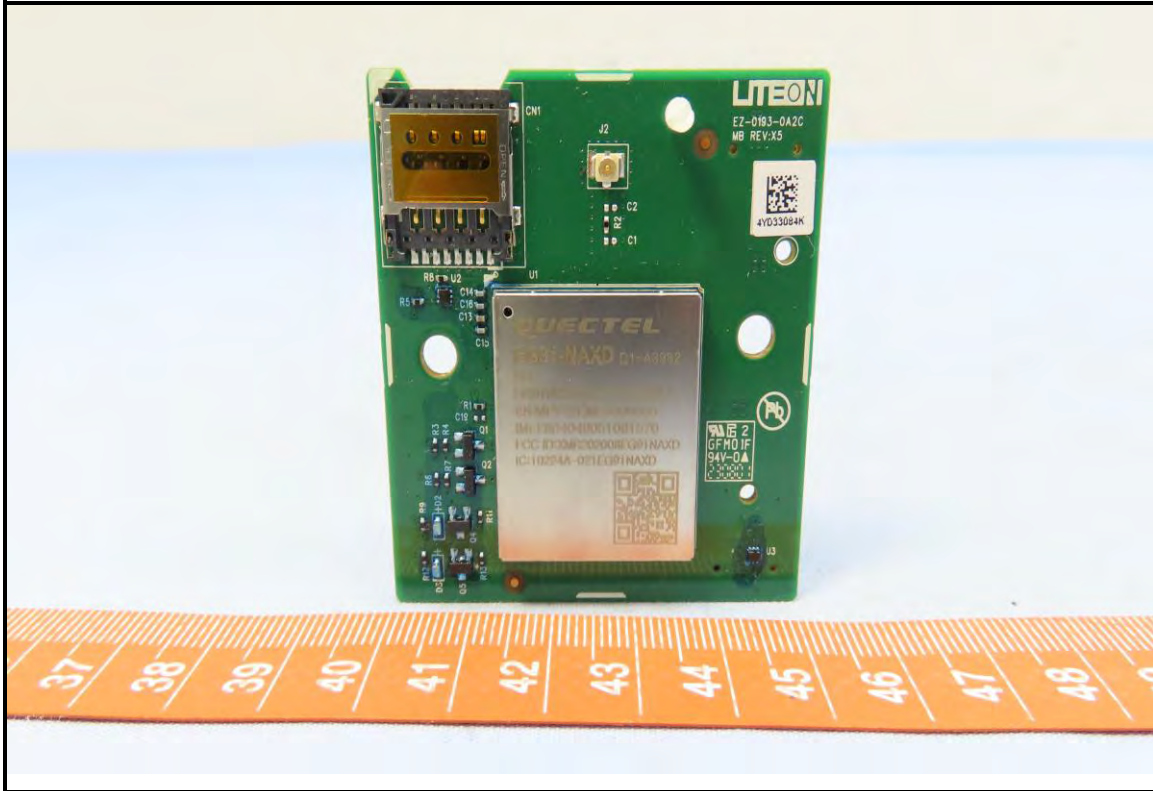

Brand: LITEON / Model: EX-1193-H, EX-1193-H-48

BUREAU
VERITAS

For EX-1193-H, EX-1193-H-48

BUREAU
VERITAS