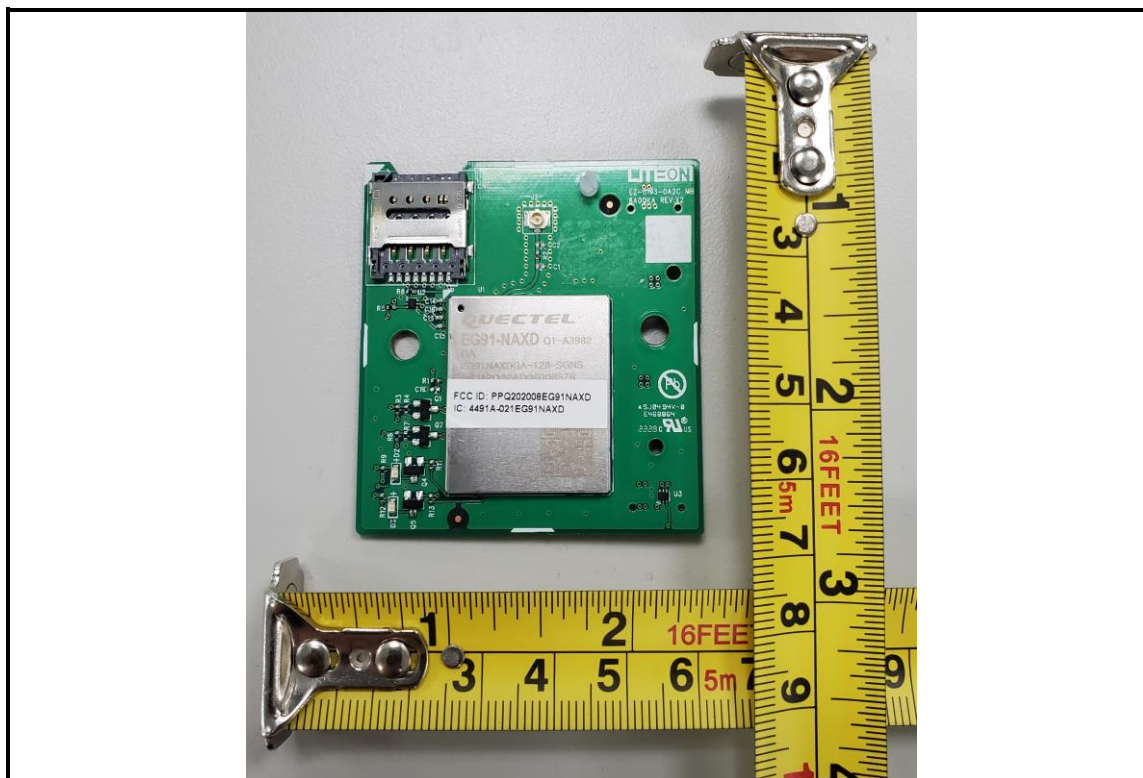

BUREAU
VERITAS