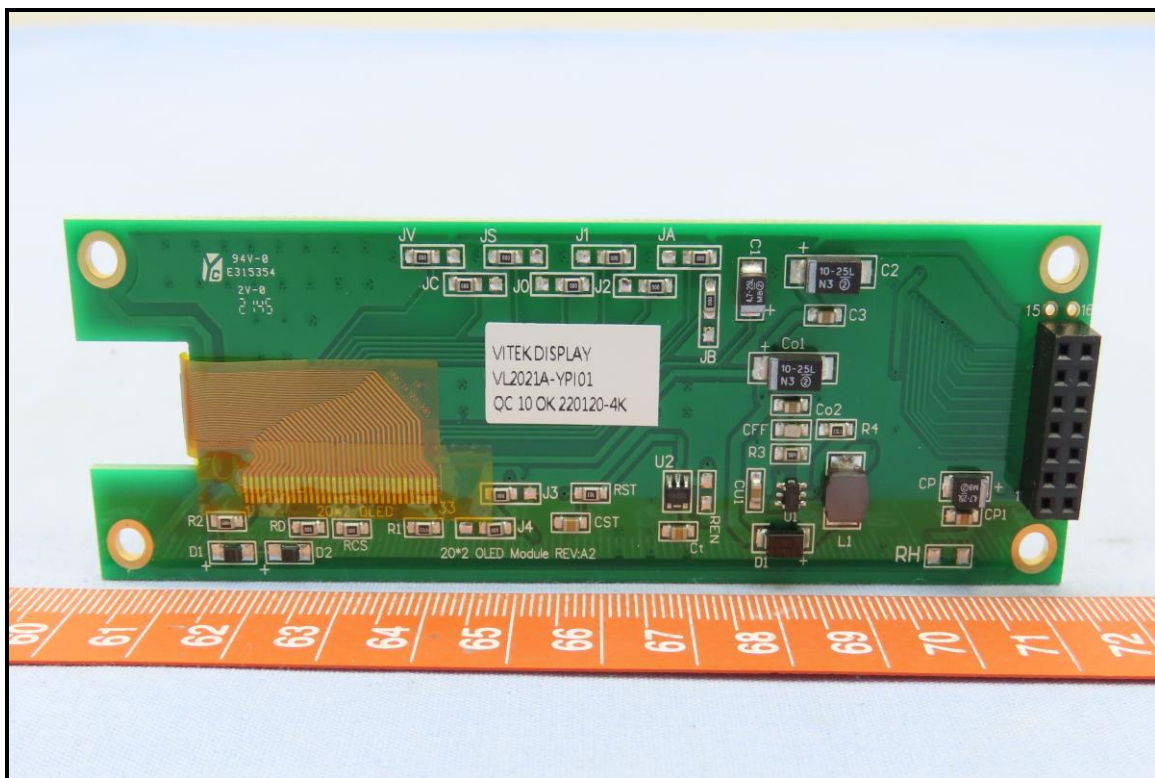

BUREAU
VERITAS

CONSTRUCTION PHOTOS OF EUT

Brand: LITEON / Model: EX-1193-M, EX-1193-E, EX-1193-T, EX-1193-M-48,
EX-1193-E-48, EX-1193-T-48

EX-1193-M, EX-1193-M-48

BUREAU
VERITAS

EX-1193-E, EX-1193-E-48

EX-1193-T, EX-1193-T-48