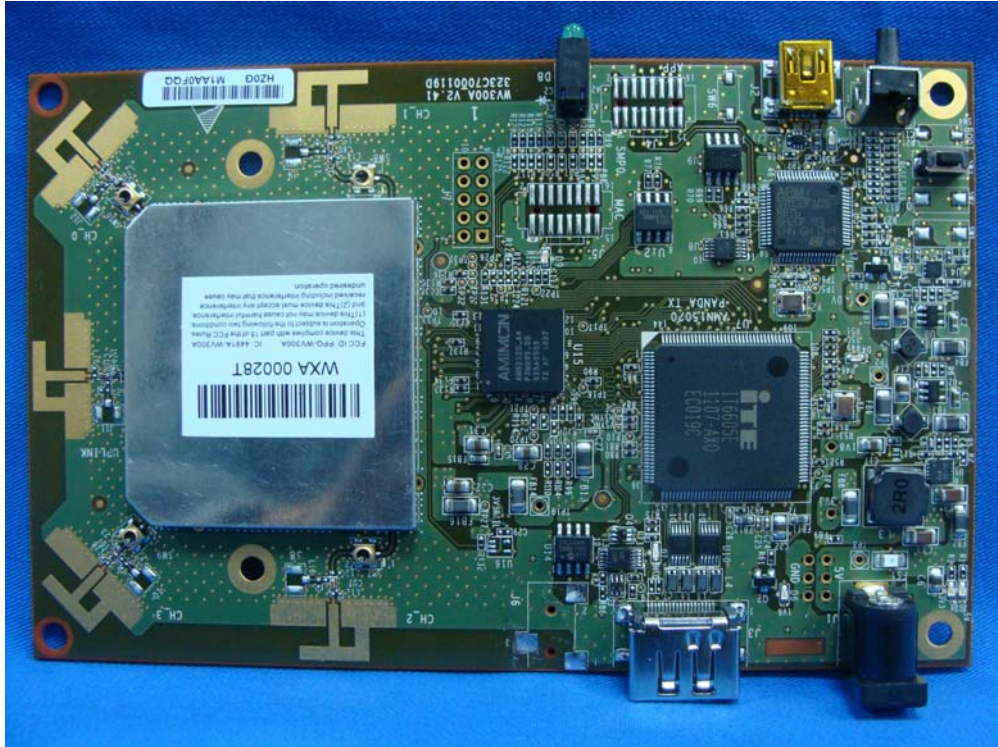

LITE-ON Technology Corp.

FCC ID.: PPQ-WV300A

FCC ID Label

The FCC ID will be placed on the equipment as shown in the photograph below.