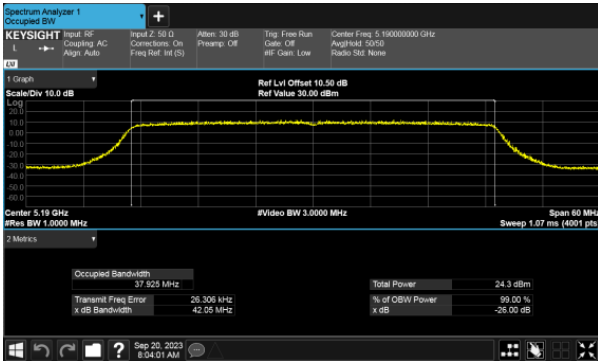

ANT D

99% Bandwidth, Non-Beamforming  
Modulation Type: 802.11ax HE20 CH48  
ANT C

ANT D

99% Bandwidth, Non-Beamforming  
Modulation Type: 802.11ax HE40 CH38  
ANT C

Modulation Type: 802.11ax HE40 CH46  
ANT C