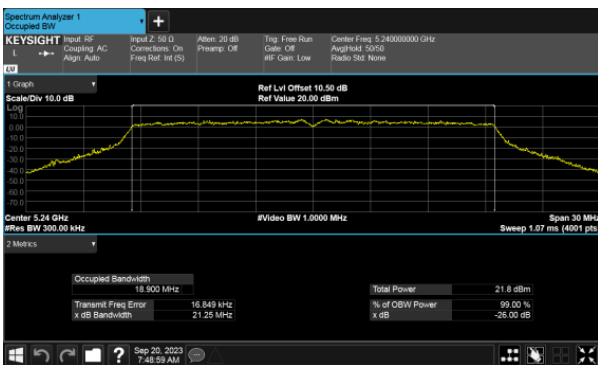

26dB Bandwidth, Non-Beamforming  
Modulation Type: 802.11ax HE20 CH48  
ANT C

ANT D

26dB Bandwidth, Non-Beamforming  
Modulation Type: 802.11ax HE40 CH38  
ANT C

Modulation Type: 802.11ax HE40 CH46  
ANT C