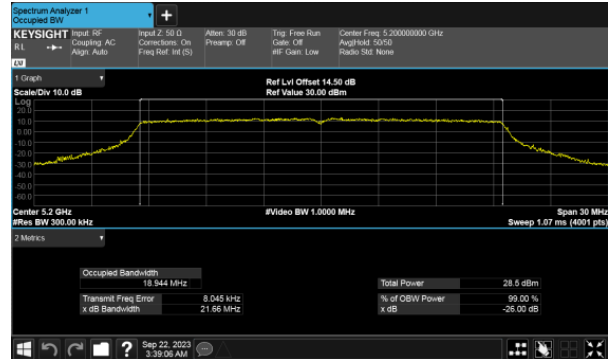

ANT D

ANT D

26dB Bandwidth, Non-Beamforming  
Modulation Type: 802.11ax HE80 CH42  
ANT C

ANT D

26dB Bandwidth, Beamforming  
Modulation Type: 802.11ax HE20 CH36  
ANT C

Modulation Type: 802.11ax HE20 CH40  
ANT C