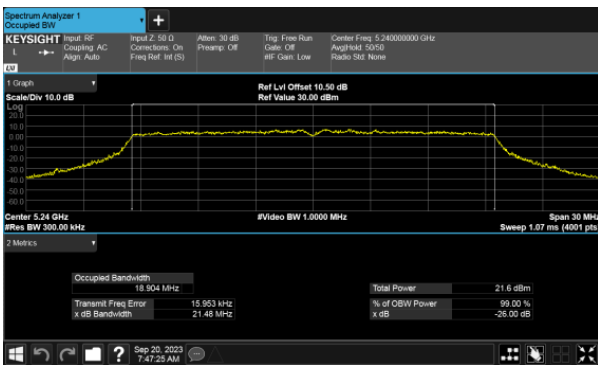

ANT D

99% Bandwidth, Non-Beamforming  
Modulation Type: 802.11ax HE20 CH48  
ANT C

ANT D

99% Bandwidth, Non-Beamforming  
Modulation Type: 802.11ax HE40 CH38  
ANT C

Modulation Type: 802.11ax HE40 CH46  
ANT C