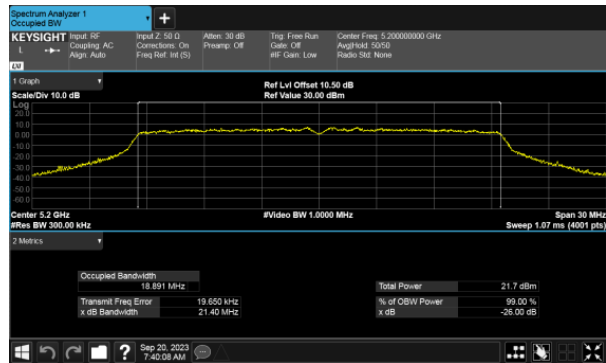

99% Bandwidth, Non-Beamforming
Modulation Type: 802.11ax HE20 CH36
ANT C

Modulation Type: 802.11ax HE20 CH40
ANT C

ANT D

ANT D