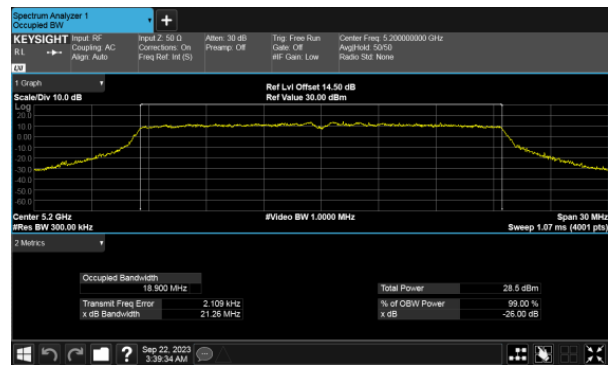

26dB Bandwidth, Beamforming
Modulation Type: 802.11ax HE20 CH36
ANT C

Modulation Type: 802.11ax HE20 CH40
ANT C

ANT D

ANT D