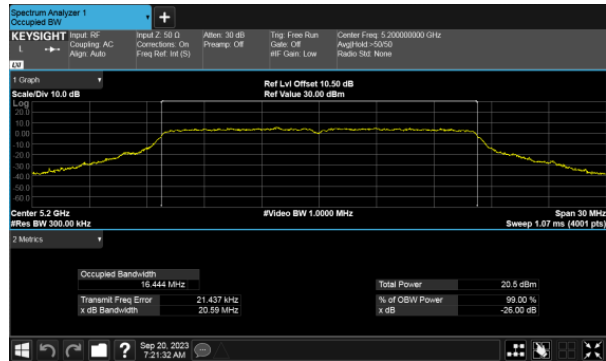

ANT D

ANT D

26dB Bandwidth, Beamforming  
Modulation Type: 802.11ax HE80 CH42  
ANT C

ANT D

99% Bandwidth, Non-Beamforming  
Modulation Type: 802.11a CH36  
ANT C

Modulation Type: 802.11a CH40  
ANT C

ANT D