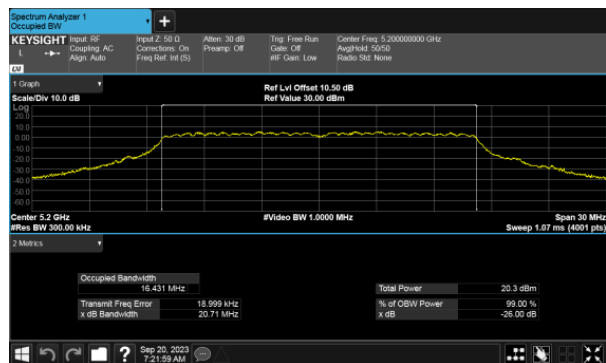

99% Bandwidth, Non-Beamforming
Modulation Type: 802.11a CH36
ANT C

Modulation Type: 802.11a CH40
ANT C

ANT D

ANT D