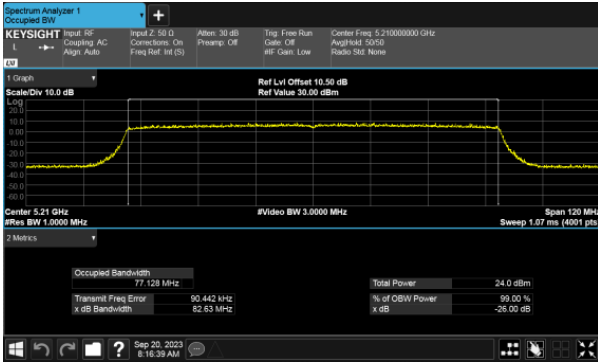

26dB Bandwidth, Non-Beamforming  
Modulation Type: 802.11ax HE20 CH48  
ANT C

ANT D

26dB Bandwidth, Non-Beamforming  
Modulation Type: 802.11ax HE40 CH38  
ANT C

Modulation Type: 802.11ax HE40 CH46  
ANT C

ANT D

ANT D

26dB Bandwidth, Non-Beamforming  
Modulation Type: 802.11ax HE80 CH42  
ANT C

ANT D

26dB Bandwidth, Beamforming  
Modulation Type: 802.11ax HE20 CH36  
ANT C

Modulation Type: 802.11ax HE20 CH40  
ANT C