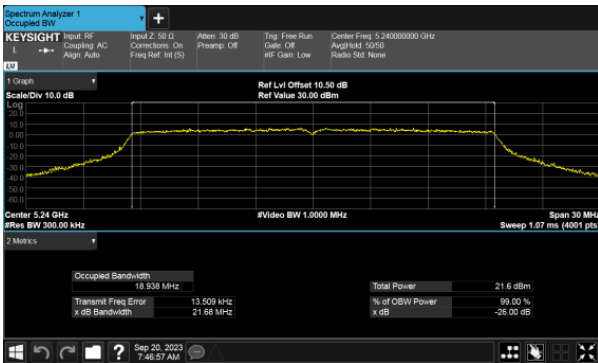

99% Bandwidth, Non-Beamforming
Modulation Type: 802.11ax HE20 CH48
ANT C