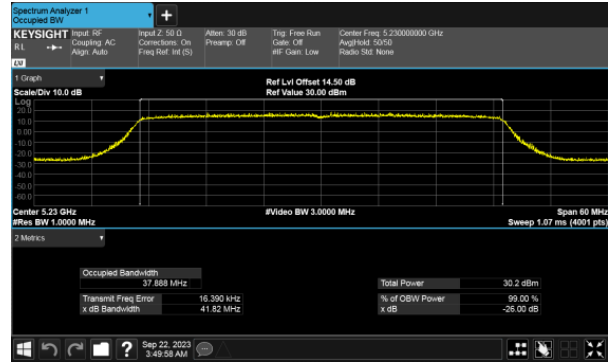

ANT D

ANT D

99% Bandwidth, Beamforming  
Modulation Type: 802.11ax HE20 CH48  
ANT C

ANT D

99% Bandwidth, Beamforming  
Modulation Type: 802.11ax HE40 CH38  
ANT C

Modulation Type: 802.11ax HE40 CH46  
ANT C

ANT D

ANT D

99% Bandwidth, Beamforming  
Modulation Type: 802.11ax HE80 CH42  
ANT C

ANT D