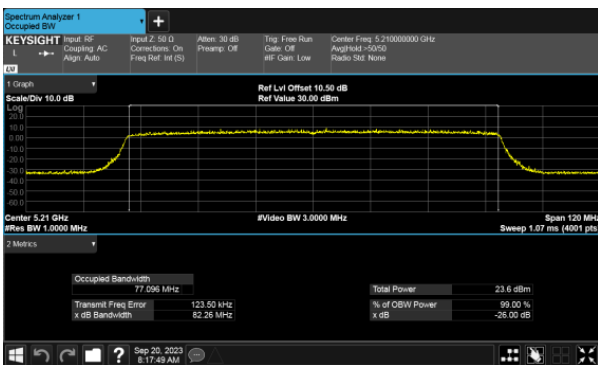

ANT D

ANT D

26dB Bandwidth, Non-Beamforming  
Modulation Type: 802.11ax HE80 CH42  
ANT C

ANT D

26dB Bandwidth, Beamforming  
Modulation Type: 802.11ax HE20 CH36  
ANT C

Modulation Type: 802.11ax HE20 CH40  
ANT C