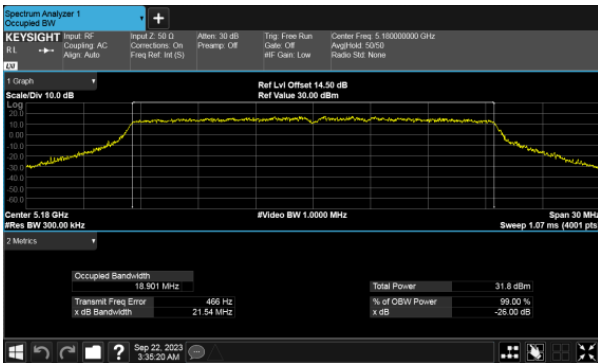

99% Bandwidth, Beamforming
Modulation Type: 802.11ax HE20 CH36
ANT C

Modulation Type: 802.11ax HE20 CH40
ANT C

ANT D

ANT D