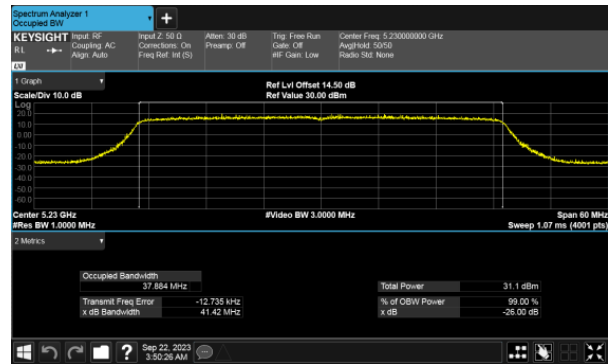

ANT D

ANT D

99% Bandwidth, Beamforming  
Modulation Type: 802.11ax HE20 CH48  
ANT C

ANT D

99% Bandwidth, Beamforming  
Modulation Type: 802.11ax HE40 CH38  
ANT C

Modulation Type: 802.11ax HE40 CH46  
ANT C

ANT D

ANT D

99% Bandwidth, Beamforming  
Modulation Type: 802.11ax HE80 CH42  
ANT C

ANT D