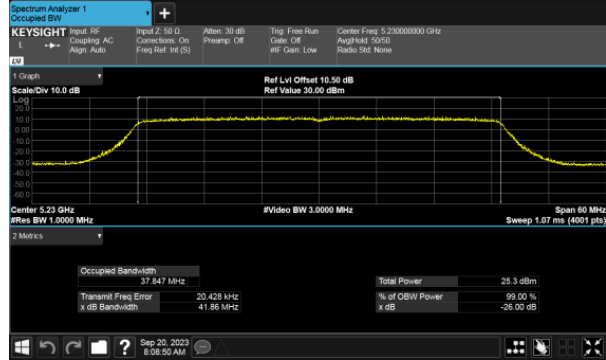

26dB Bandwidth, Non-Beamforming  
Modulation Type: 802.11ax HE20 CH48  
ANT C

ANT D

26dB Bandwidth, Non-Beamforming  
Modulation Type: 802.11ax HE40 CH38  
ANT C

Modulation Type: 802.11ax HE40 CH46  
ANT C

ANT D

ANT D

26dB Bandwidth, Non-Beamforming  
Modulation Type: 802.11ax HE80 CH42  
ANT C

ANT D

26dB Bandwidth, Beamforming  
Modulation Type: 802.11ax HE20 CH36  
ANT C

Modulation Type: 802.11ax HE20 CH40  
ANT C