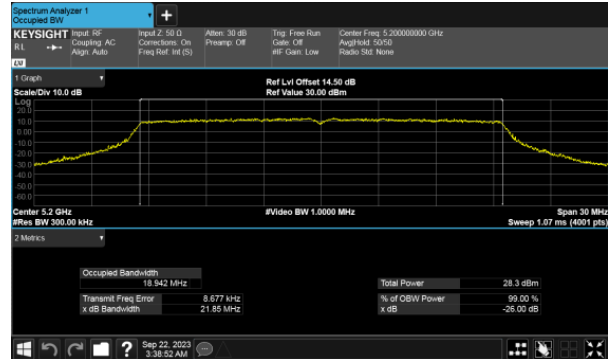

ANT D

ANT D

99% Bandwidth, Non-Beamforming  
Modulation Type: 802.11ax HE80 CH42  
ANT C

ANT D

99% Bandwidth, Beamforming  
Modulation Type: 802.11ax HE20 CH36  
ANT C

Modulation Type: 802.11ax HE20 CH40  
ANT C