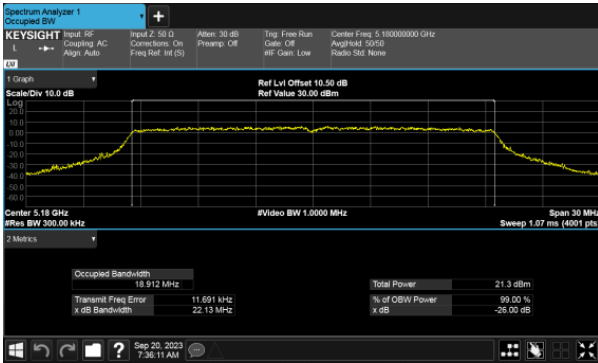

ANT D

99% Bandwidth, Non-Beamforming  
Modulation Type: 802.11a CH48  
ANT C

ANT D

99% Bandwidth, Non-Beamforming  
Modulation Type: 802.11ax HE20 CH36  
ANT C

Modulation Type: 802.11ax HE20 CH40  
ANT C

ANT D