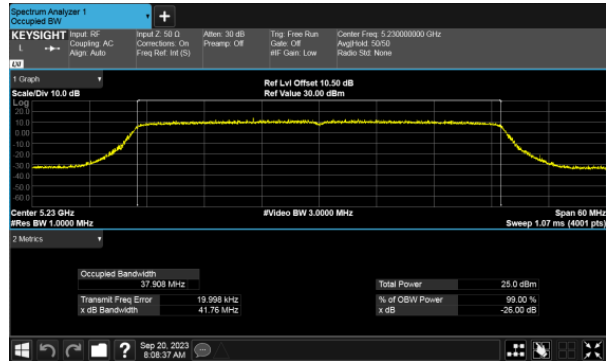

ANT D

99% Bandwidth, Non-Beamforming  
Modulation Type: 802.11ax HE20 CH48  
ANT C

ANT D

99% Bandwidth, Non-Beamforming  
Modulation Type: 802.11ax HE40 CH38  
ANT C

Modulation Type: 802.11ax HE40 CH46  
ANT C