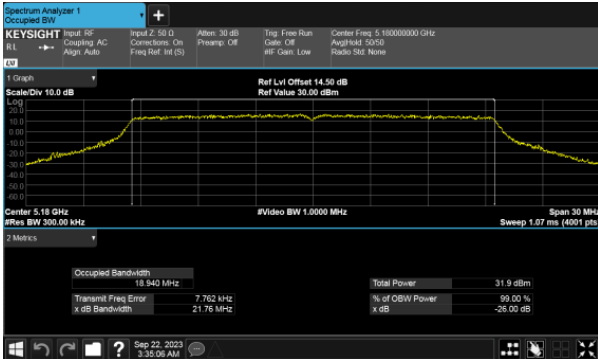

ANT D

ANT D

26dB Bandwidth, Non-Beamforming  
Modulation Type: 802.11ax HE80 CH42  
ANT C

ANT D

26dB Bandwidth, Beamforming  
Modulation Type: 802.11ax HE20 CH36  
ANT C

Modulation Type: 802.11ax HE20 CH40  
ANT C