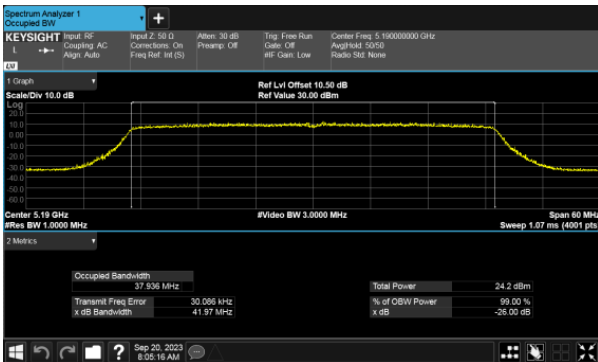

26dB Bandwidth, Non-Beamforming
Modulation Type: 802.11ax HE40 CH38
ANT C

Modulation Type: 802.11ax HE40 CH46
ANT C

ANT D

ANT D