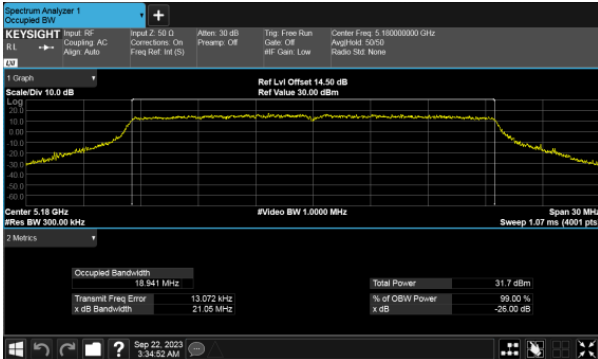

ANT D

ANT D

99% Bandwidth, Non-Beamforming  
Modulation Type: 802.11ax HE80 CH42  
ANT C

ANT D

99% Bandwidth, Beamforming  
Modulation Type: 802.11ax HE20 CH36  
ANT C

Modulation Type: 802.11ax HE20 CH40  
ANT C