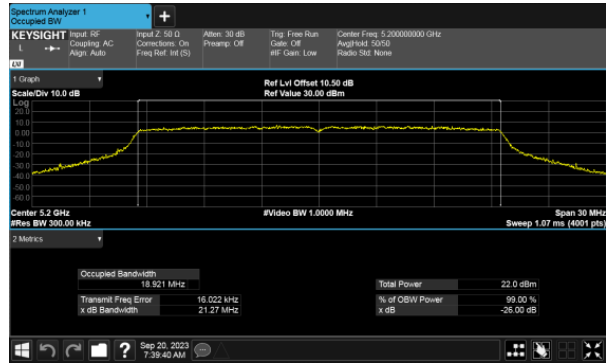

ANT D

99% Bandwidth, Non-Beamforming  
Modulation Type: 802.11a CH48  
ANT C

ANT D

99% Bandwidth, Non-Beamforming  
Modulation Type: 802.11ax HE20 CH36  
ANT C

Modulation Type: 802.11ax HE20 CH40  
ANT C

ANT D