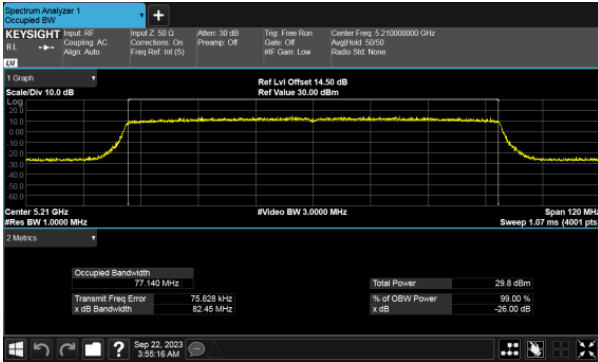

ANT D

ANT D

99% Bandwidth, Beamforming  
Modulation Type: 802.11ax HE80 CH42  
ANT C

ANT D