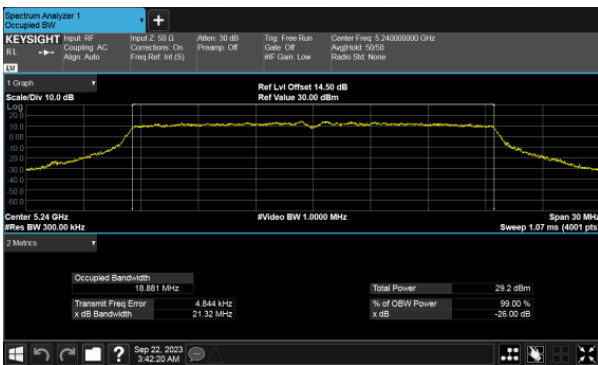

ANT D

ANT D

99% Bandwidth, Beamforming  
Modulation Type: 802.11ax HE20 CH48  
ANT C

ANT D

99% Bandwidth, Beamforming  
Modulation Type: 802.11ax HE40 CH38  
ANT C

Modulation Type: 802.11ax HE40 CH46  
ANT C

ANT D

ANT D

99% Bandwidth, Beamforming  
Modulation Type: 802.11ax HE80 CH42  
ANT C

ANT D