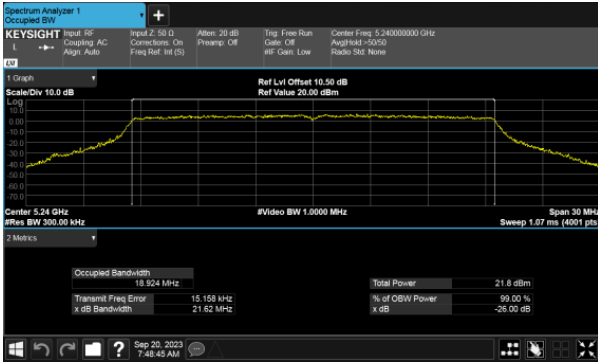

26dB Bandwidth, Non-Beamforming  
Modulation Type: 802.11ax HE20 CH48  
ANT C

ANT D

26dB Bandwidth, Non-Beamforming  
Modulation Type: 802.11ax HE40 CH38  
ANT C

Modulation Type: 802.11ax HE40 CH46  
ANT C

ANT D

ANT D

26dB Bandwidth, Non-Beamforming  
Modulation Type: 802.11ax HE80 CH42  
ANT C

ANT D

26dB Bandwidth, Beamforming  
Modulation Type: 802.11ax HE20 CH36  
ANT C

Modulation Type: 802.11ax HE20 CH40  
ANT C