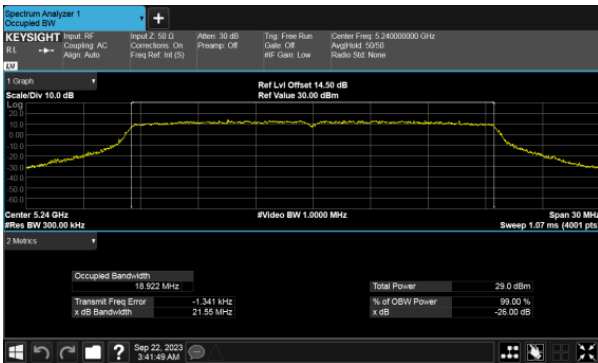

26dB Bandwidth, Beamforming
Modulation Type: 802.11ax HE20 CH48
ANT C