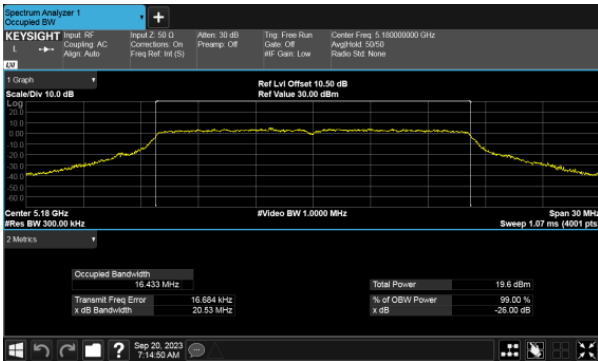

ANT D

ANT D

26dB Bandwidth, Beamforming  
Modulation Type: 802.11ax HE80 CH42  
ANT C

ANT D

99% Bandwidth, Non-Beamforming  
Modulation Type: 802.11a CH36  
ANT C

Modulation Type: 802.11a CH40  
ANT C

ANT D