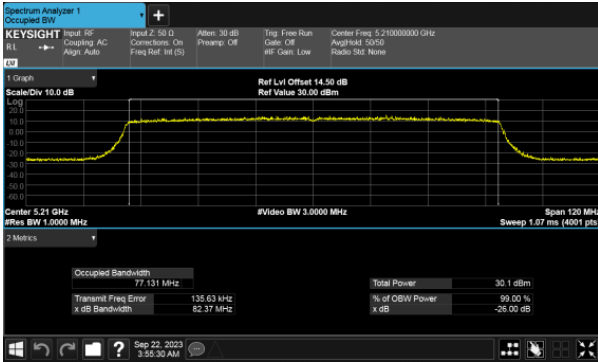

26dB Bandwidth, Beamforming
Modulation Type: 802.11ax HE80 CH42
ANT C