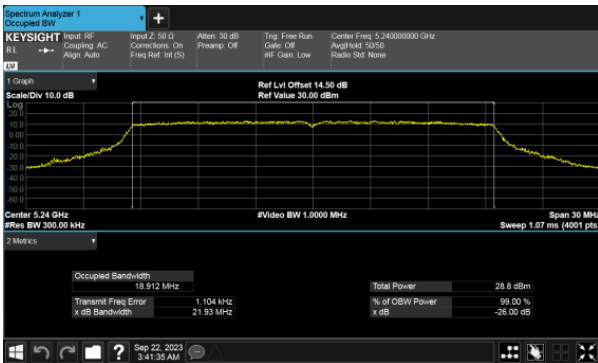

99% Bandwidth, Beamforming
Modulation Type: 802.11ax HE20 CH48
ANT C