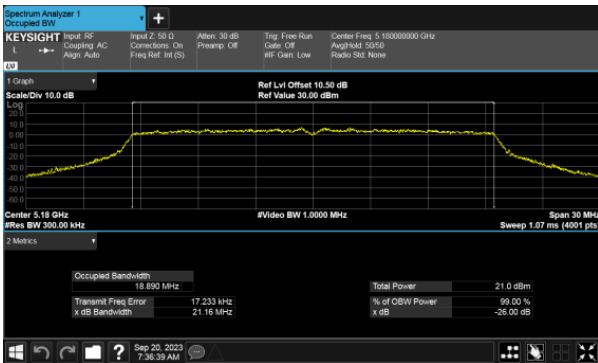

99% Bandwidth, Non-Beamforming
Modulation Type: 802.11ax HE20 CH36
ANT C

Modulation Type: 802.11ax HE20 CH40
ANT C

ANT D

ANT D