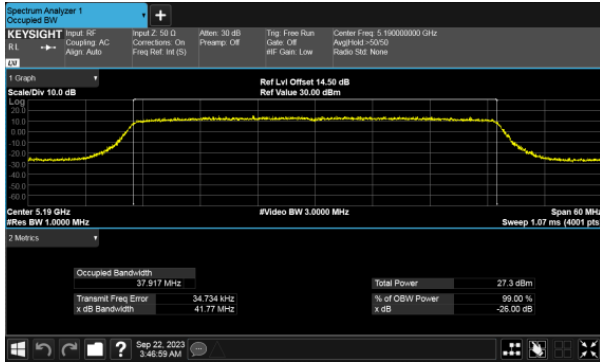

ANT D

ANT D

99% Bandwidth, Beamforming  
Modulation Type: 802.11ax HE20 CH48  
ANT C

ANT D

99% Bandwidth, Beamforming  
Modulation Type: 802.11ax HE40 CH38  
ANT C

Modulation Type: 802.11ax HE40 CH46  
ANT C

ANT D

ANT D

99% Bandwidth, Beamforming  
Modulation Type: 802.11ax HE80 CH42  
ANT C

ANT D