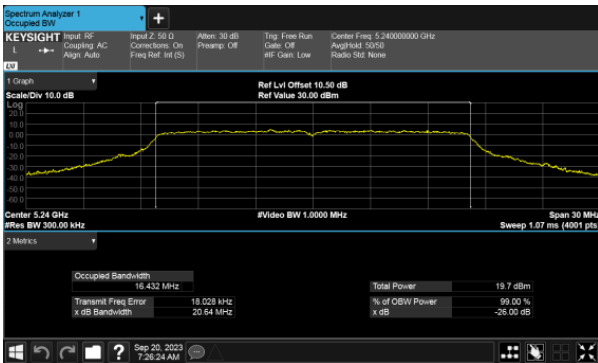

99% Bandwidth, Non-Beamforming
Modulation Type: 802.11a CH48
ANT C