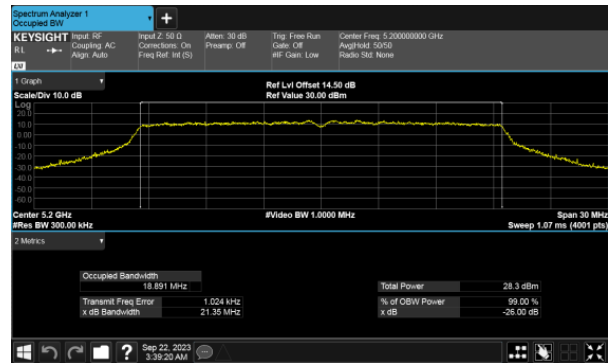

99% Bandwidth, Beamforming
Modulation Type: 802.11ax HE20 CH36
ANT C

Modulation Type: 802.11ax HE20 CH40
ANT C

ANT D

ANT D