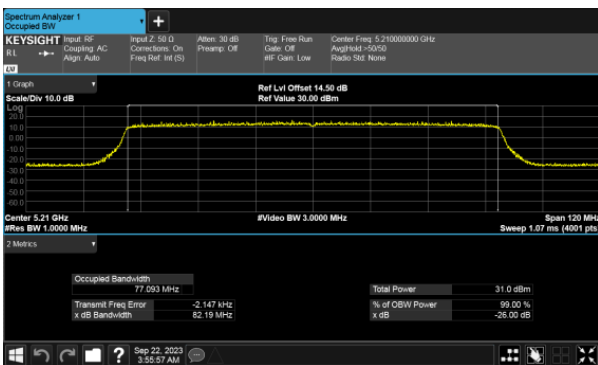

ANT D

ANT D

26dB Bandwidth, Beamforming  
Modulation Type: 802.11ax HE80 CH42  
ANT C

ANT D

99% Bandwidth, Non-Beamforming  
Modulation Type: 802.11a CH36  
ANT C

Modulation Type: 802.11a CH40  
ANT C

ANT D