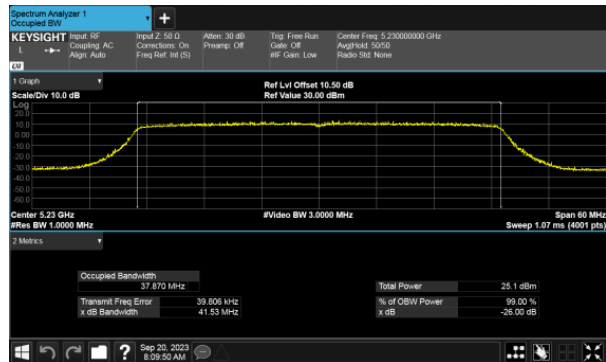

26dB Bandwidth, Non-Beamforming
Modulation Type: 802.11ax HE40 CH38
ANT C

Modulation Type: 802.11ax HE40 CH46
ANT C

ANT D

ANT D