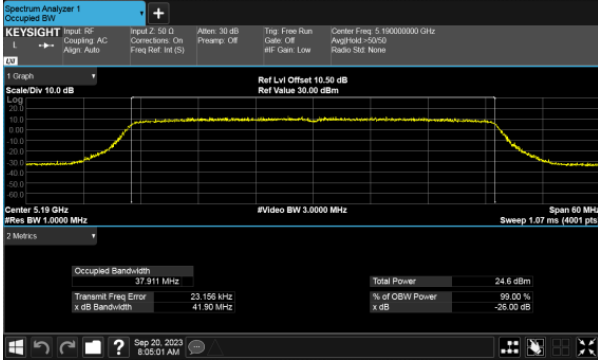

26dB Bandwidth, Non-Beamforming  
Modulation Type: 802.11ax HE20 CH48  
ANT C

ANT D

26dB Bandwidth, Non-Beamforming  
Modulation Type: 802.11ax HE40 CH38  
ANT C

Modulation Type: 802.11ax HE40 CH46  
ANT C

ANT D

ANT D

26dB Bandwidth, Non-Beamforming  
Modulation Type: 802.11ax HE80 CH42  
ANT C

ANT D

26dB Bandwidth, Beamforming  
Modulation Type: 802.11ax HE20 CH36  
ANT C

Modulation Type: 802.11ax HE20 CH40  
ANT C