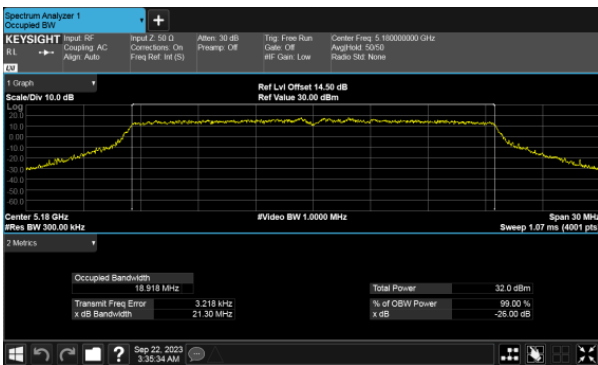

26dB Bandwidth, Beamforming
Modulation Type: 802.11ax HE20 CH36
ANT C

Modulation Type: 802.11ax HE20 CH40
ANT C

ANT D

ANT D