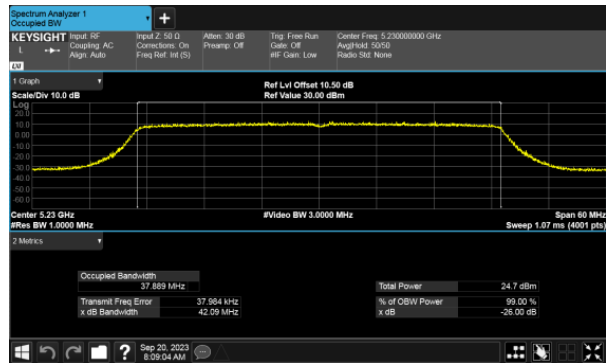

99% Bandwidth, Non-Beamforming
Modulation Type: 802.11ax HE40 CH38
ANT C

Modulation Type: 802.11ax HE40 CH46
ANT C

ANT D

ANT D