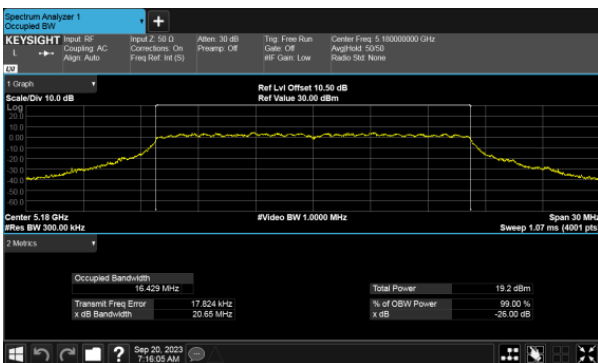

99% Bandwidth, Non-Beamforming
Modulation Type: 802.11a CH36
ANT C

Modulation Type: 802.11a CH40
ANT C

ANT D

ANT D