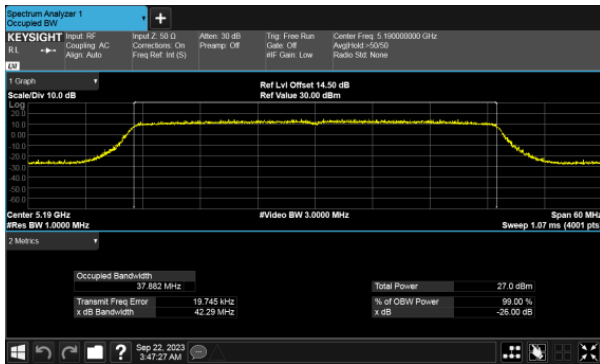

ANT D

ANT D

99% Bandwidth, Beamforming  
Modulation Type: 802.11ax HE20 CH48  
ANT C

ANT D

99% Bandwidth, Beamforming  
Modulation Type: 802.11ax HE40 CH38  
ANT C

Modulation Type: 802.11ax HE40 CH46  
ANT C

ANT D

ANT D

99% Bandwidth, Beamforming  
Modulation Type: 802.11ax HE80 CH42  
ANT C

ANT D