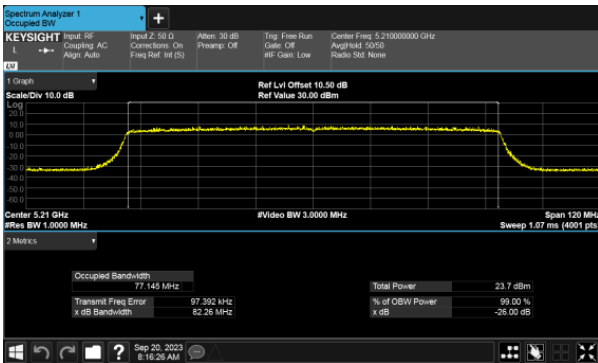

ANT D

ANT D

99% Bandwidth, Non-Beamforming  
Modulation Type: 802.11ax HE80 CH42  
ANT C

ANT D

99% Bandwidth, Beamforming  
Modulation Type: 802.11ax HE20 CH36  
ANT C

Modulation Type: 802.11ax HE20 CH40  
ANT C