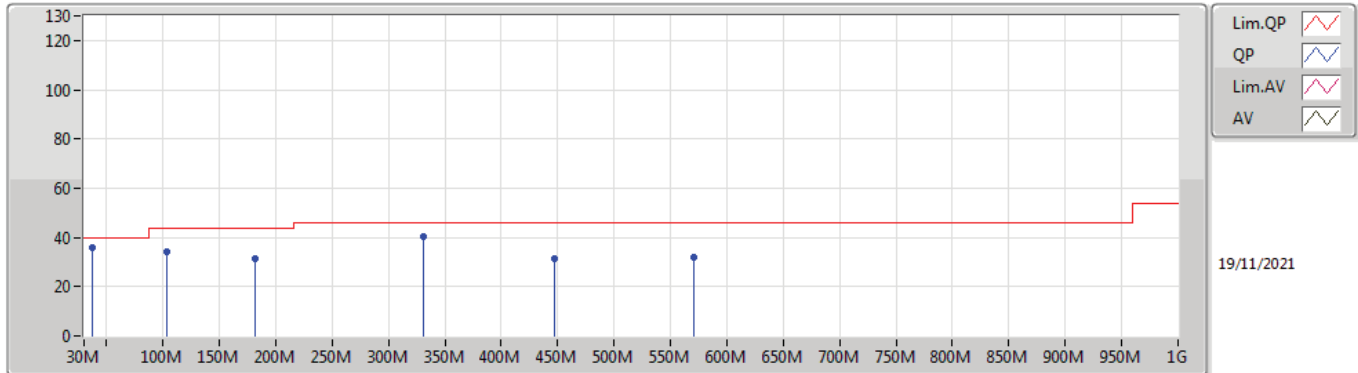

802.11ax HEW80_Nss1,(MCS0)_8TX

5775MHz_Adapter

Type	Freq (Hz)	Level (dBuV/m)	Limit (dBuV/m)	Margin (dB)	Factor (dB)	Dist (m)	Condition	Azimuth (°)	Height (m)	Comment	Raw (dBuV)	AF (dB)	CL (dB)	PA (dB)
PK	37.76M	35.99	40.00	-4.01	-7.31	3	Vertical	0	1.00	-	43.30	19.02	0.94	27.27
PK	103.72M	34.26	43.50	-9.24	-9.71	3	Vertical	0	1.00	-	43.97	16.63	1.44	27.78
PK	181.32M	31.29	43.50	-12.21	-11.13	3	Vertical	0	1.00	-	42.42	14.45	1.87	27.45
PK	330.7M	40.07	46.00	-5.93	-5.86	3	Vertical	0	1.00	-	45.93	18.89	2.48	27.23
PK	447.1M	31.48	46.00	-14.52	-3.30	3	Vertical	0	1.00	-	34.78	21.86	2.89	28.05
PK	571.26M	31.83	46.00	-14.17	-1.19	3	Vertical	0	1.00	-	33.02	23.91	3.27	28.37