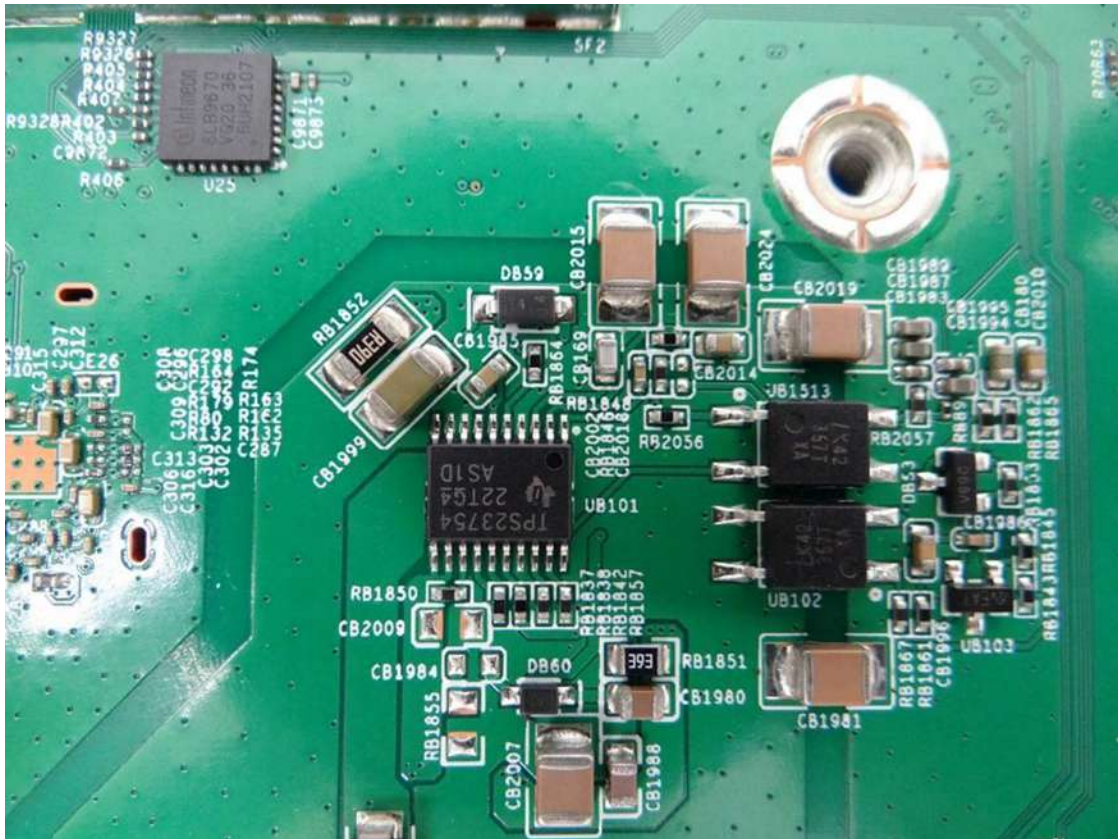

WPX8324

RF Chip
(For BT & 2.4G)

WPX8324

WPX8324

WPX8324

WLAN Antenna 1

WPX8324

WLAN Antenna 2

WPX8324

WPA-2

ANT 1 connector
(For WLAN)

ANT 2 connector
(For WLAN)

ANT 3 Position
(For BT)

WPA-2

ANT 3 connector
(For BT)

WPA-2