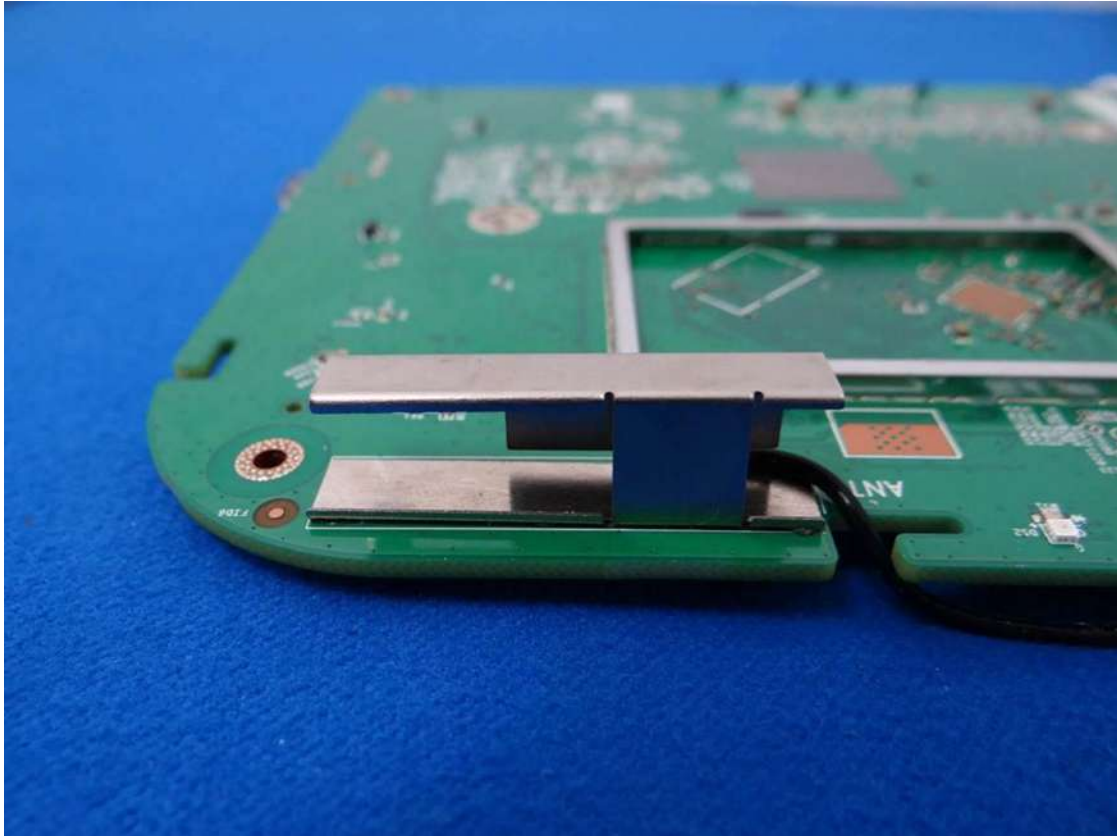

WPX8324

RF Chip
(For BT & 2.4G)

WPX8324

WPX8324

WPX8324

WLAN Antenna 1

WPX8324

WLAN Antenna 2

WPX8324

WPA-2

ANT 1 connector
(For WLAN)

ANT 2 connector
(For WLAN)

ANT 3 Position
(For BT)

WPA-2

ANT 3 connector
(For BT)

WPA-2