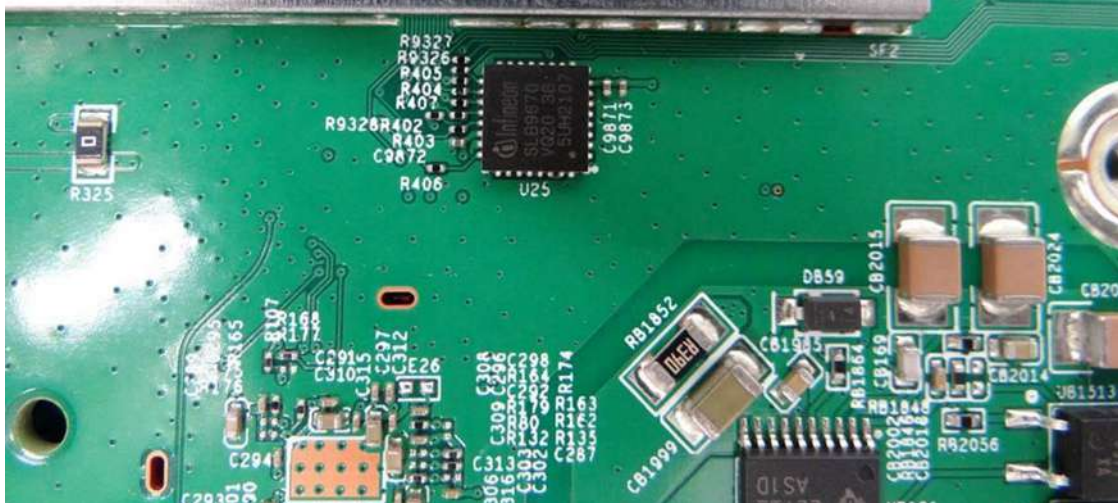

WPX8324

RF Chip
(For BT & 2.4G)

WPX8324

WPX8324

WPX8324

WLAN Antenna 1

WPX8324

WLAN Antenna 2

WPX8324

WPA-2

ANT 1 connector
(For WLAN)

ANT 2 connector
(For WLAN)

ANT 3 Position
(For BT)

WPA-2

ANT 3 connector
(For BT)

WPA-2

ANT 1 Position
(For WLAN)

ANT 2 Position
(For WLAN)

WPA-2

WPA-2

WPA-2

WPA-2

WPA-2

WPA-2