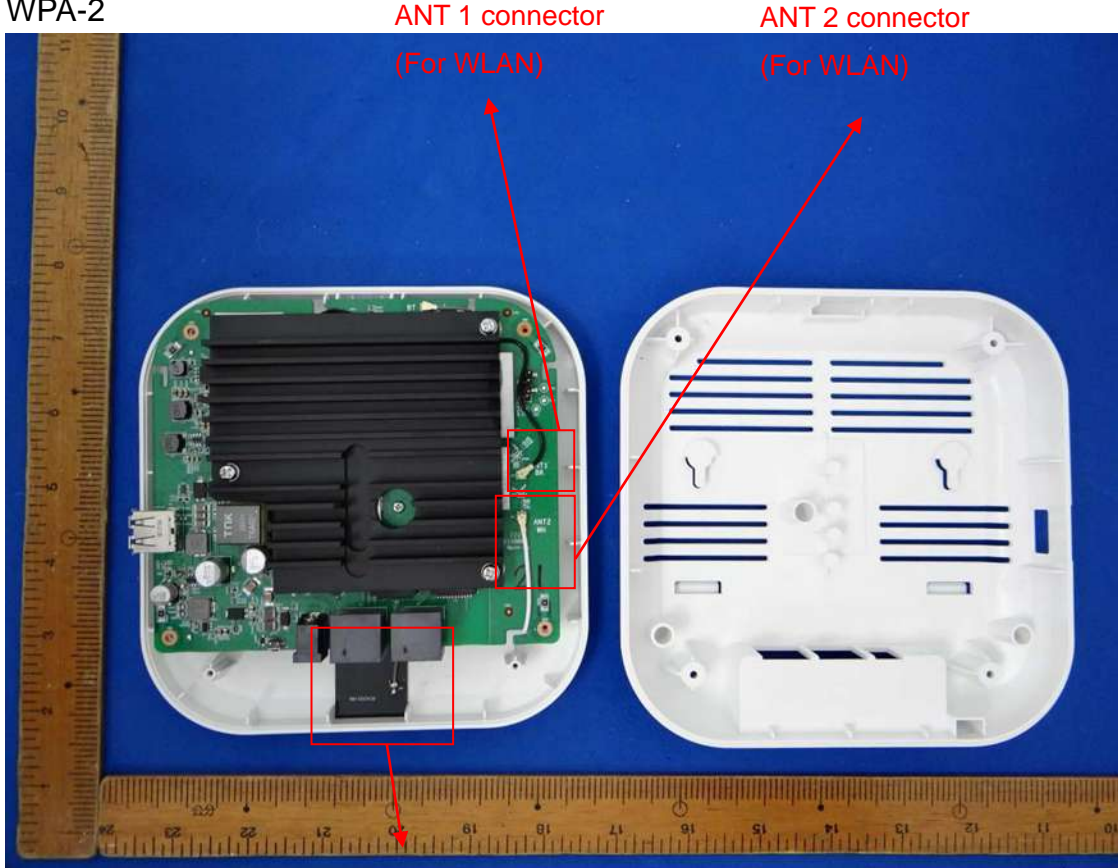

WPX8324

RF Chip
(For BT & 2.4G)

WPX8324

WPX8324

WPX8324

WLAN Antenna 1

WPX8324

WLAN Antenna 2

WPX8324

WPA-2

ANT 1 connector
(For WLAN)

ANT 2 connector
(For WLAN)

ANT 3 Position
(For BT)

WPA-2

ANT 3 connector
(For BT)

WPA-2

ANT 1 Position
(For WLAN)

ANT 2 Position
(For WLAN)

WPA-2

WPA-2

WPA-2

WPA-2

WPA-2

WPA-2