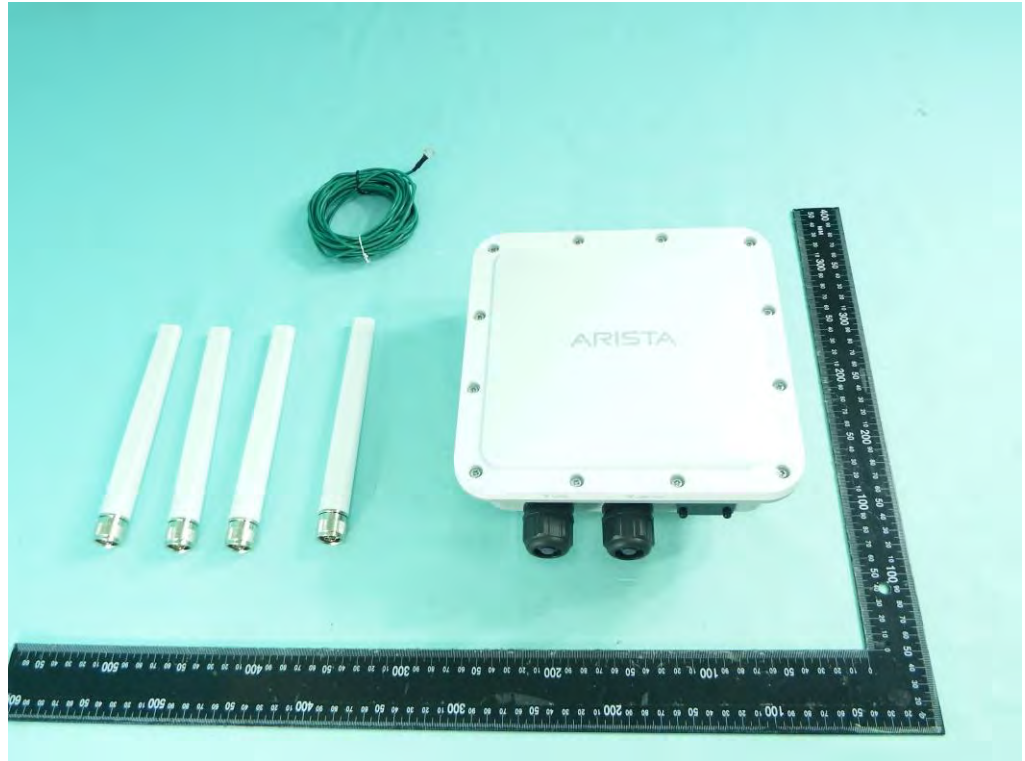

WatchGuard,
O-105E/AP327X

ARISTA, O-105E