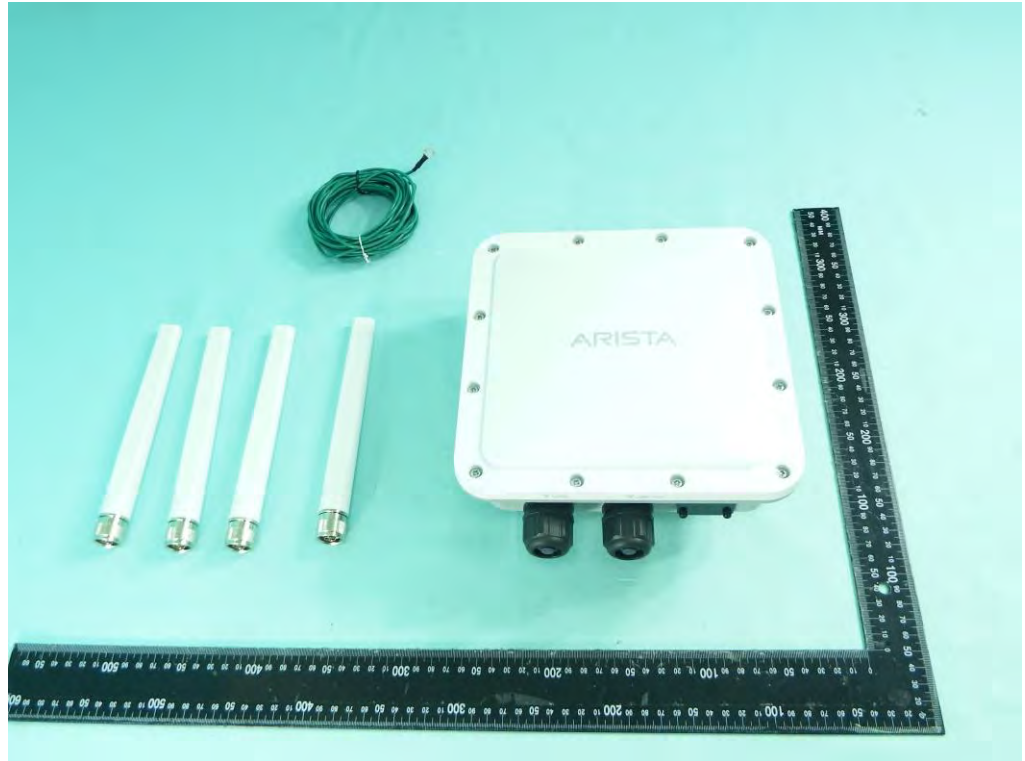

WP9333

WP9331 / O-105

WP9331-FM

ARISTA, O-105

WatchGuard,
O-105E/AP327X

ARISTA, O-105E

Antenna of ARISTA (2.4G)

Antenna of ARISTA (5G)

Antenna of WatchGuard (2.4G/5G)

Power Cable

Ground Wire

**PoE Adapter:
PD-9001GR/AC**

(The PoE is for testing only and is not an accessory.)

**For PoE Adapter
Power Cable**

**(The PoE is for
testing only and is
not an accessory.)**