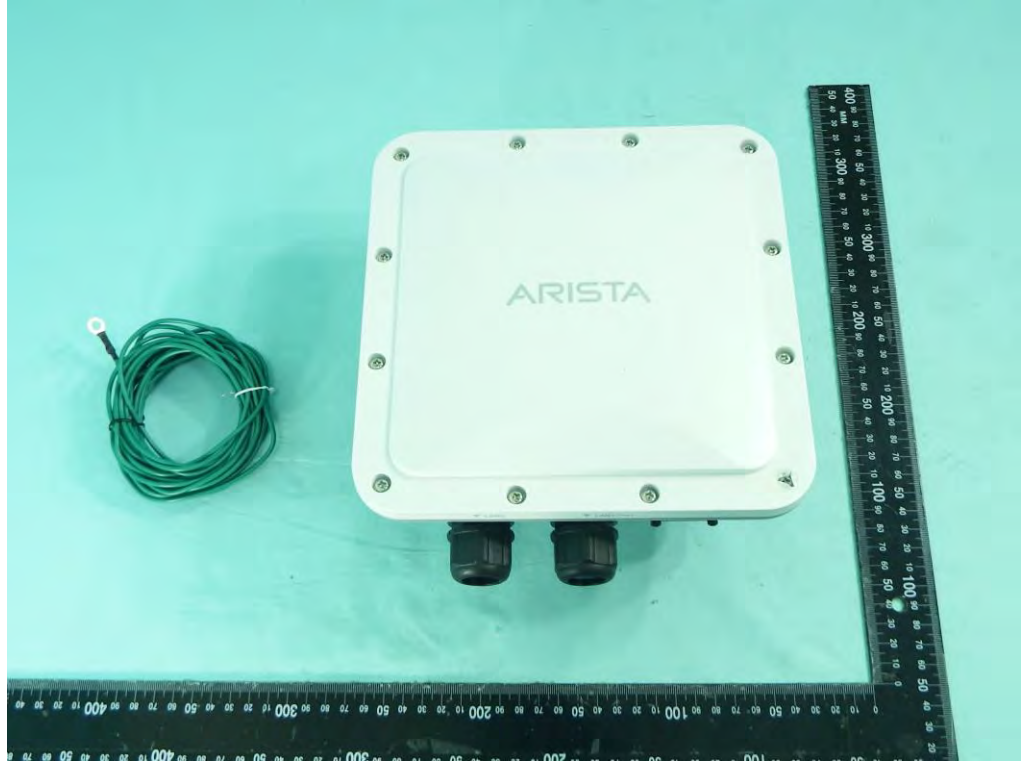

WP9333

WP9331 / O-105

WP9331-FM

ARISTA, O-105

WatchGuard,
O-105E/AP327X

ARISTA, O-105E

Antenna of ARISTA (2.4G)

Antenna of ARISTA (5G)

Antenna of WatchGuard (2.4G/5G)

Power Cable

Ground Wire

**PoE Adapter:
PD-9001GR/AC**

(The PoE is for testing only and is not an accessory.)

**For PoE Adapter
Power Cable**

**(The PoE is for
testing only and is
not an accessory.)**