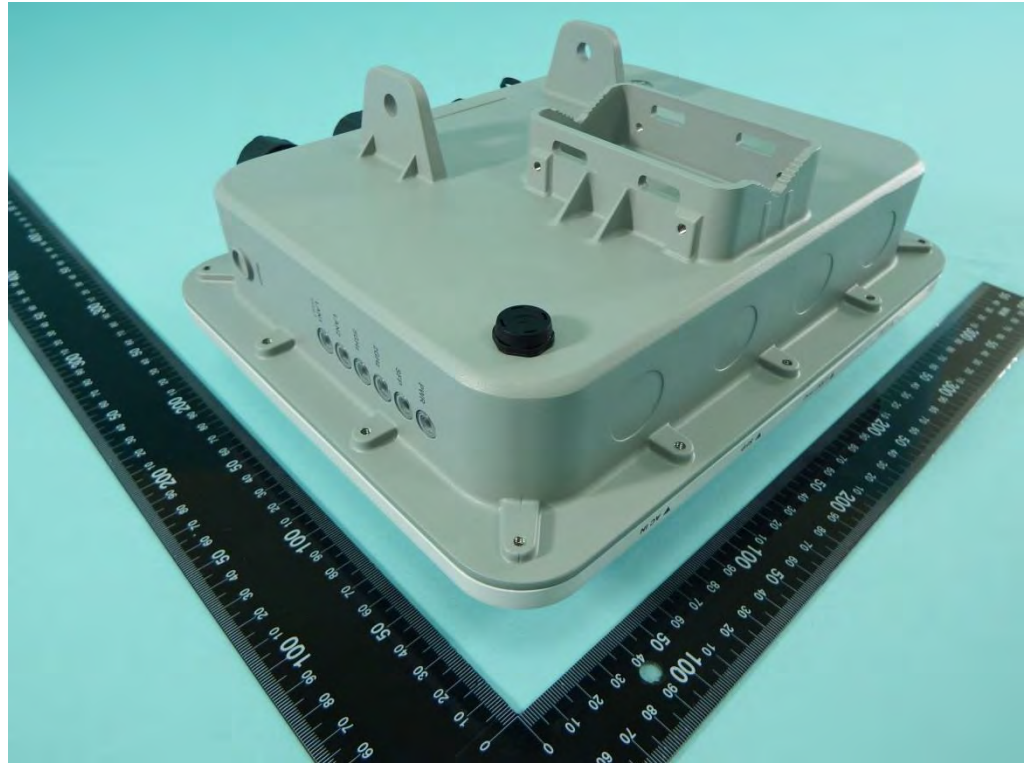

WP9333

WP9331 / O-105

WP9331-FM

ARISTA, O-105

WatchGuard,
O-105E/AP327X

ARISTA, O-105E

Antenna of ARISTA (2.4G)

Antenna of ARISTA (5G)

Antenna of WatchGuard (2.4G/5G)

Power Cable

Ground Wire

**PoE Adapter:
PD-9001GR/AC**

(The PoE is for testing only and is not an accessory.)

**For PoE Adapter
Power Cable**

**(The PoE is for
testing only and is
not an accessory.)**