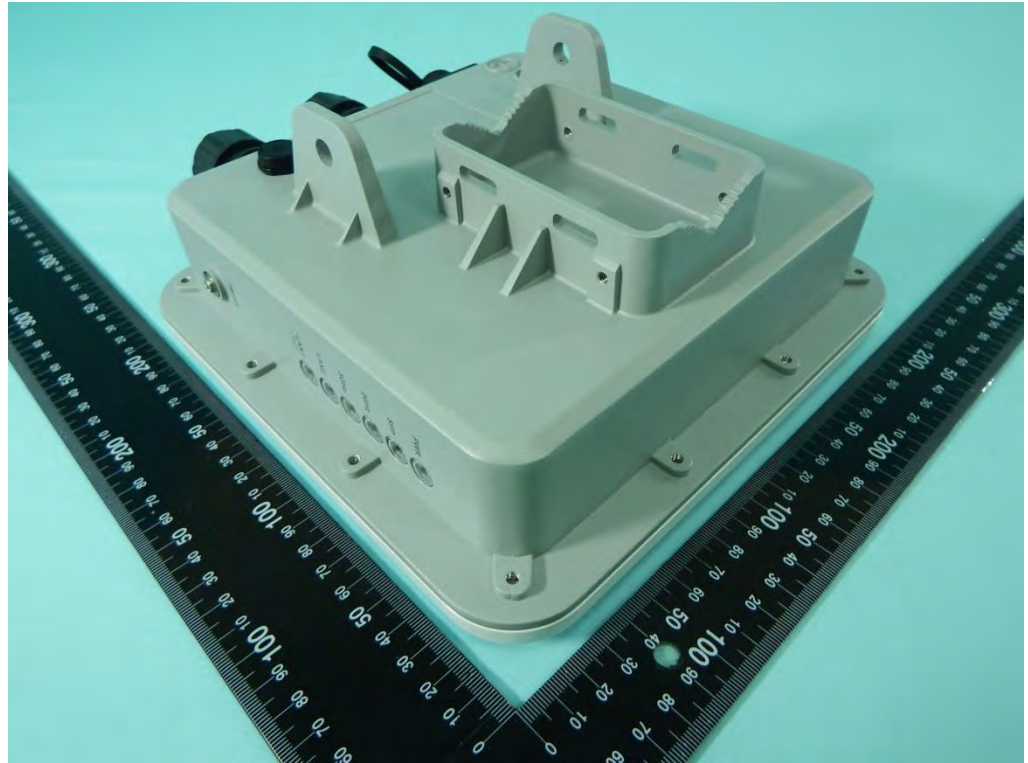

WP9333

WP9331 / O-105

WP9331-FM

ARISTA, O-105

WatchGuard,
O-105E/AP327X

ARISTA, O-105E

Antenna of ARISTA (2.4G)

Antenna of ARISTA (5G)

Antenna of WatchGuard (2.4G/5G)

Power Cable

Ground Wire

**PoE Adapter:
PD-9001GR/AC**

(The PoE is for testing only and is not an accessory.)

**For PoE Adapter
Power Cable**

**(The PoE is for
testing only and is
not an accessory.)**