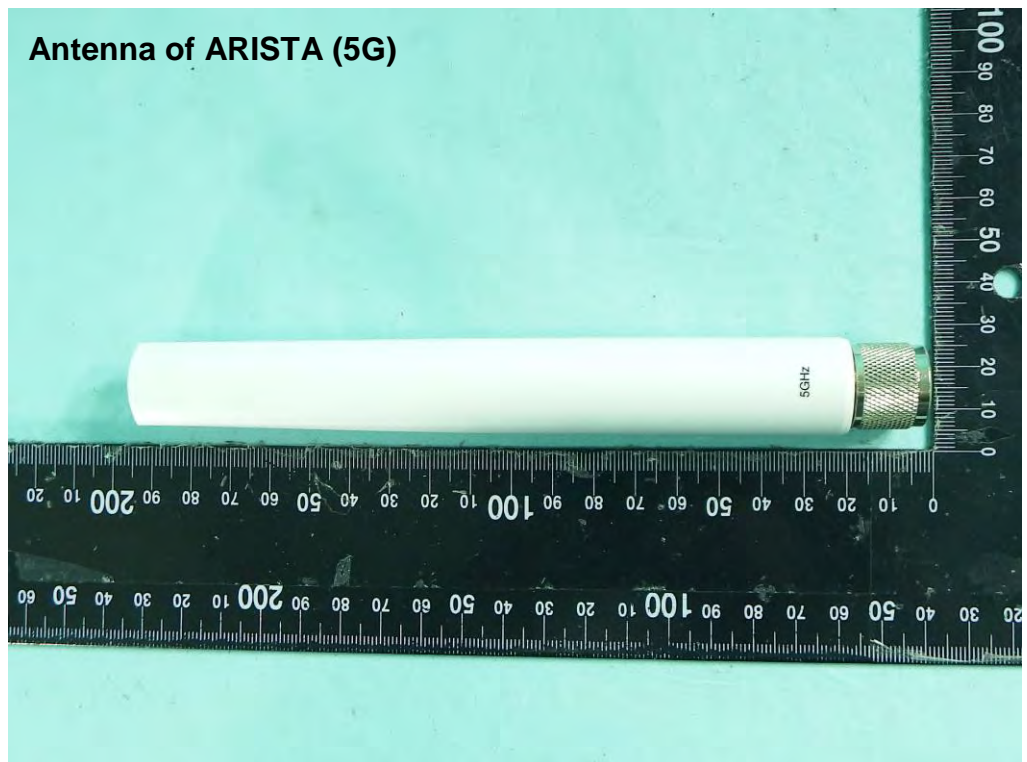

WP9333

WP9331 / O-105

WP9331-FM

ARISTA, O-105

WatchGuard,
O-105E/AP327X

ARISTA, O-105E

Antenna of ARISTA (2.4G)

Antenna of ARISTA (5G)

Antenna of WatchGuard (2.4G/5G)

Power Cable

Ground Wire

**PoE Adapter:
PD-9001GR/AC**

(The PoE is for testing only and is not an accessory.)

**For PoE Adapter
Power Cable**

**(The PoE is for
testing only and is
not an accessory.)**