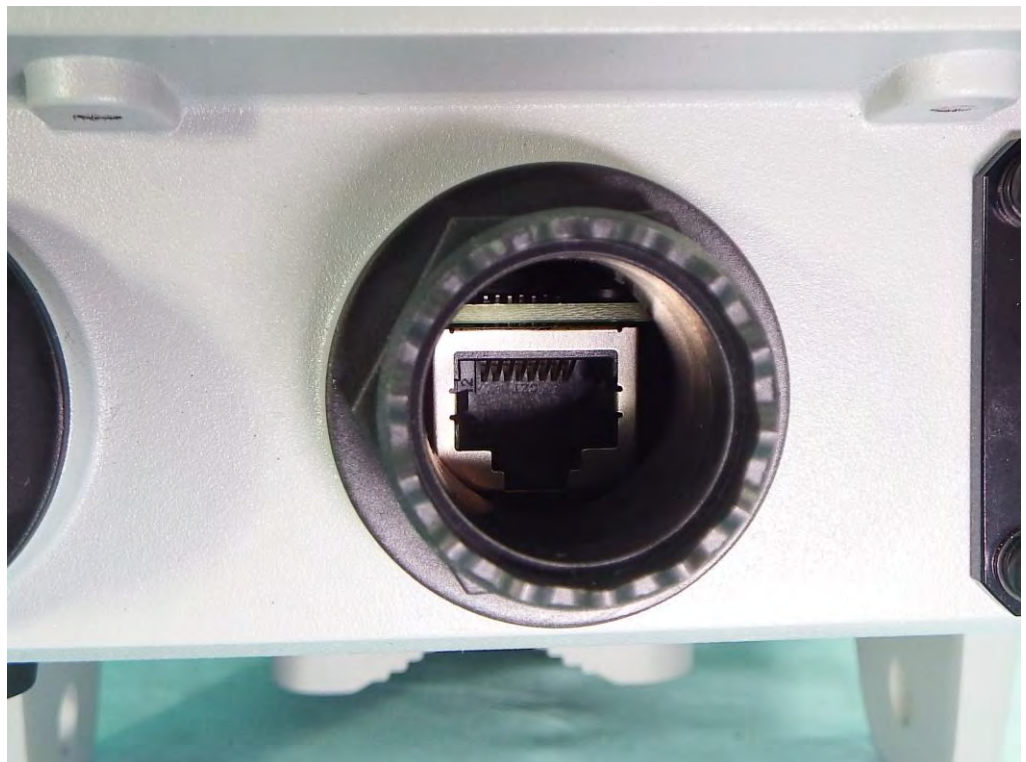

WP9333

WP9331 / O-105

WP9331-FM

ARISTA, O-105

WatchGuard,
O-105E/AP327X

ARISTA, O-105E

Antenna of ARISTA (2.4G)

Antenna of ARISTA (5G)

Antenna of WatchGuard (2.4G/5G)

Power Cable

Ground Wire

**PoE Adapter:
PD-9001GR/AC**

(The PoE is for testing only and is not an accessory.)

**For PoE Adapter
Power Cable**

**(The PoE is for
testing only and is
not an accessory.)**