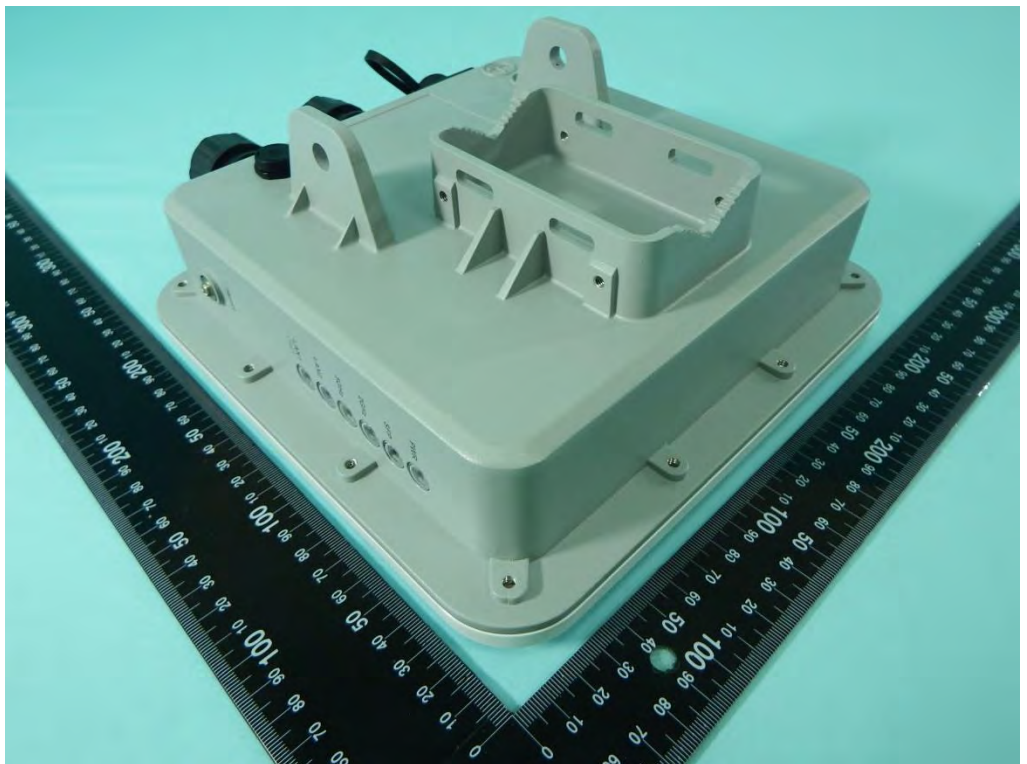

WP9333

WP9331 / O-105

WP9331-FM

ARISTA, O-105

WatchGuard,
O-105E/AP327X

ARISTA, O-105E

Antenna of ARISTA (2.4G)

Antenna of ARISTA (5G)

Antenna of WatchGuard (2.4G/5G)

Power Cable

Ground Wire

**PoE Adapter:
PD-9001GR/AC**

(The PoE is for testing only and is not an accessory.)

**For PoE Adapter
Power Cable**

**(The PoE is for
testing only and is
not an accessory.)**