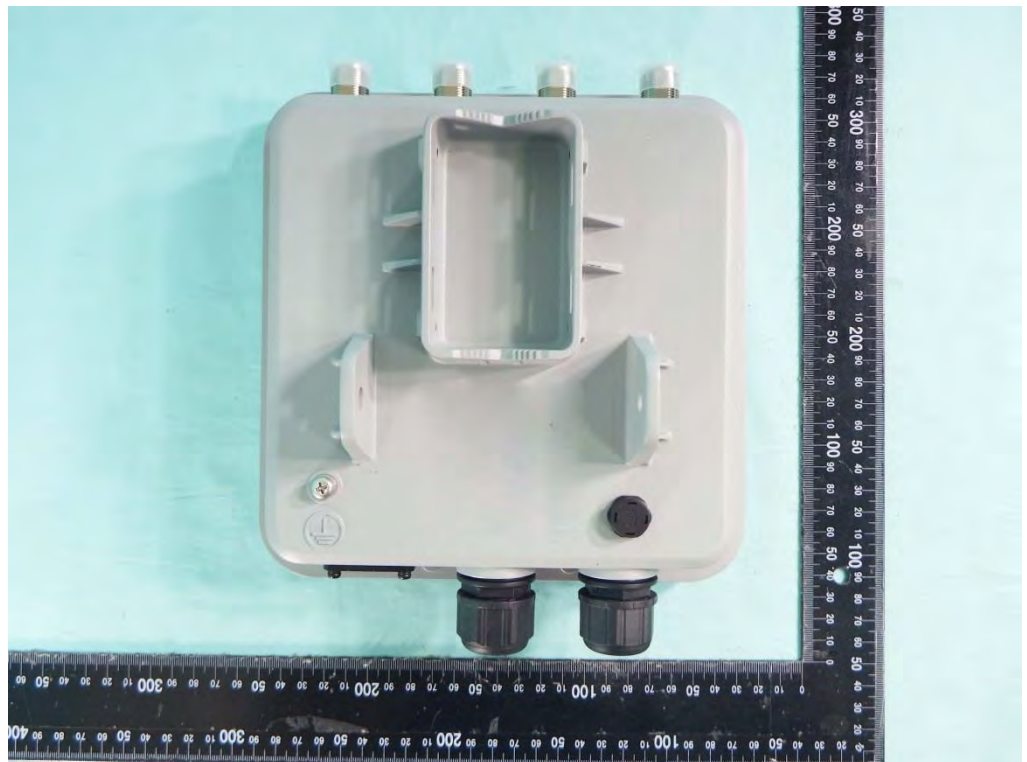

WP9333

WP9331 / O-105

WP9331-FM

ARISTA, O-105

WatchGuard,
O-105E/AP327X

ARISTA, O-105E

Antenna of ARISTA (2.4G)

Antenna of ARISTA (5G)

Antenna of WatchGuard (2.4G/5G)

Power Cable

Ground Wire

**PoE Adapter:
PD-9001GR/AC**

(The PoE is for testing only and is not an accessory.)

**For PoE Adapter
Power Cable**

**(The PoE is for
testing only and is
not an accessory.)**