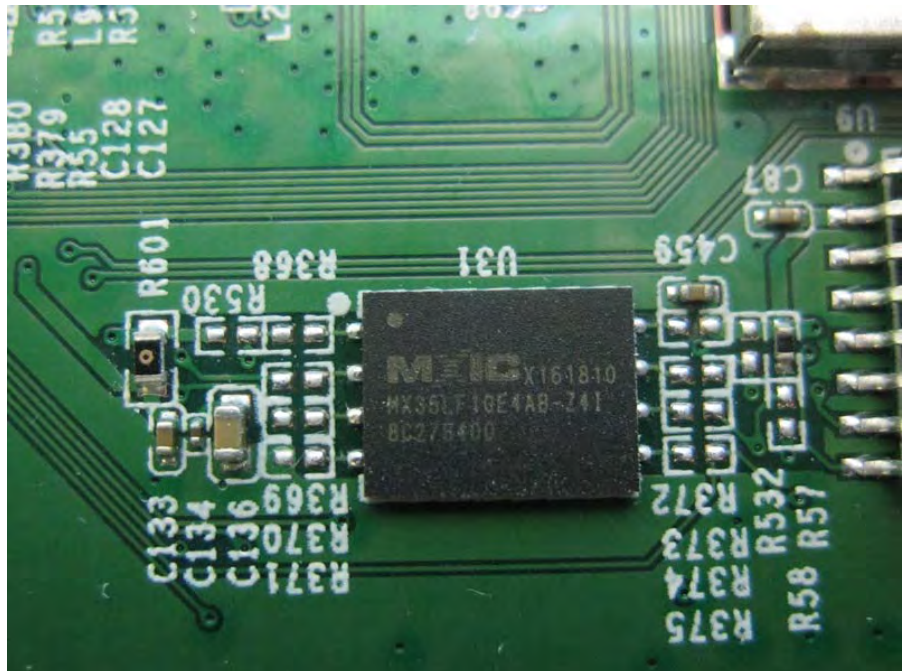

Brand Name: LITE-ON, MOJO Model No.: WP8721, C-95

EUT (main source thermal pad)

EUT (second source thermal pad)