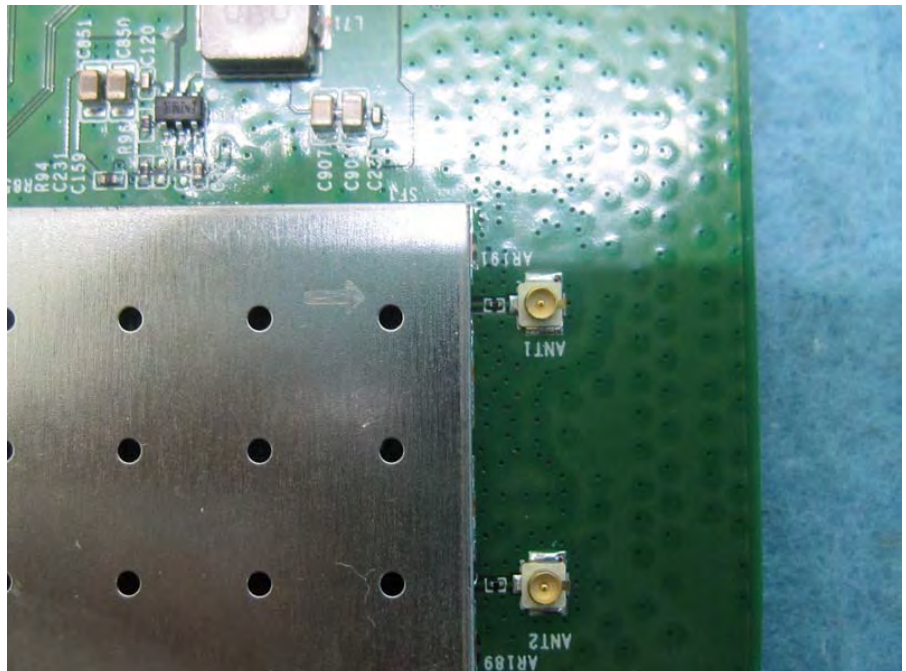

Brand Name: LITE-ON, MOJO Model No.: WP8721, C-95

EUT (main source thermal pad)

EUT (second source thermal pad)