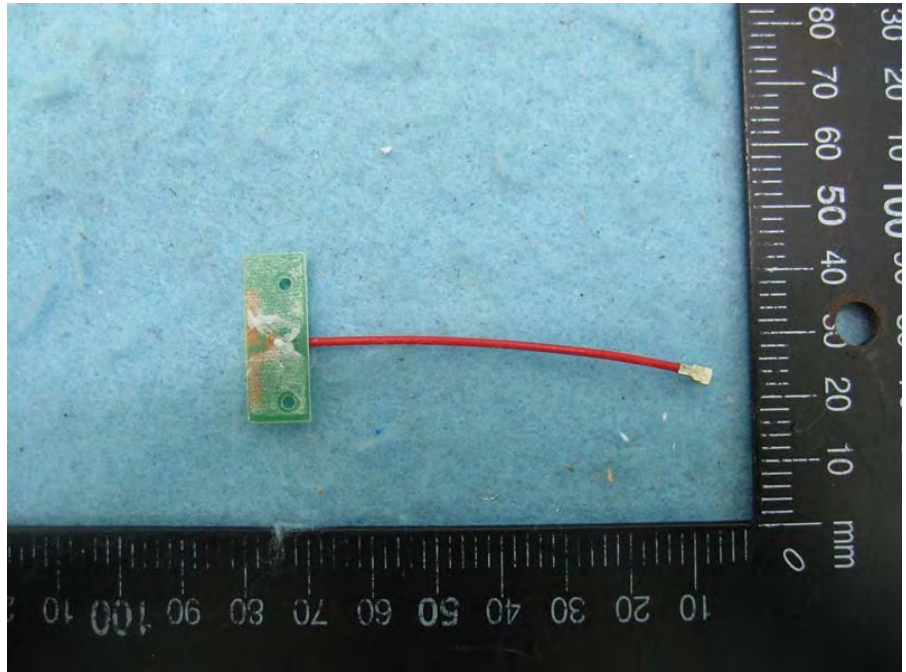

Brand Name: LITE-ON, MOJO Model No.: WP8721, C-95

EUT (main source thermal pad)

EUT (second source thermal pad)