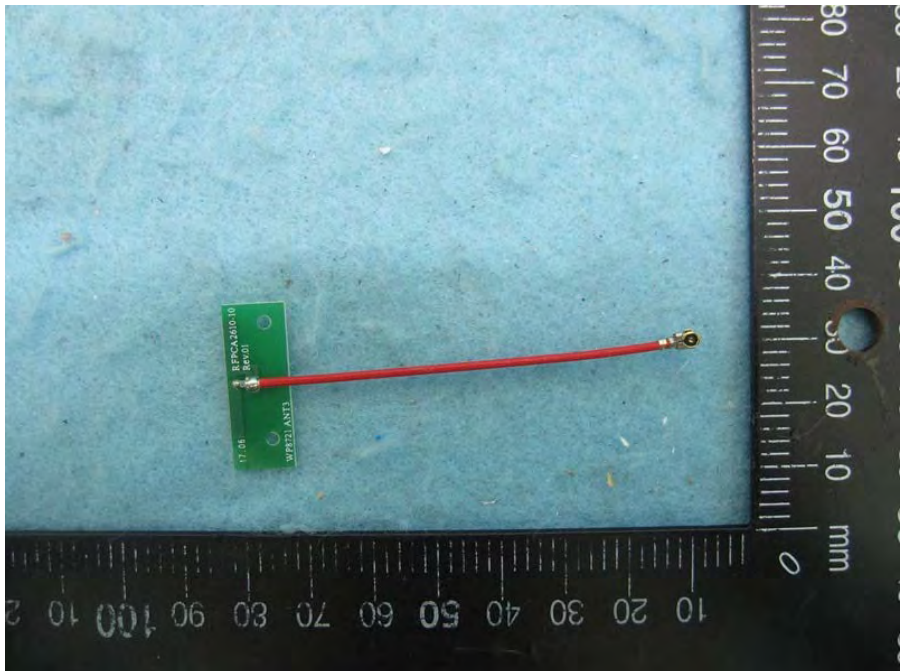

Brand Name: LITE-ON, MOJO Model No.: WP8721, C-95

EUT (main source thermal pad)

EUT (second source thermal pad)