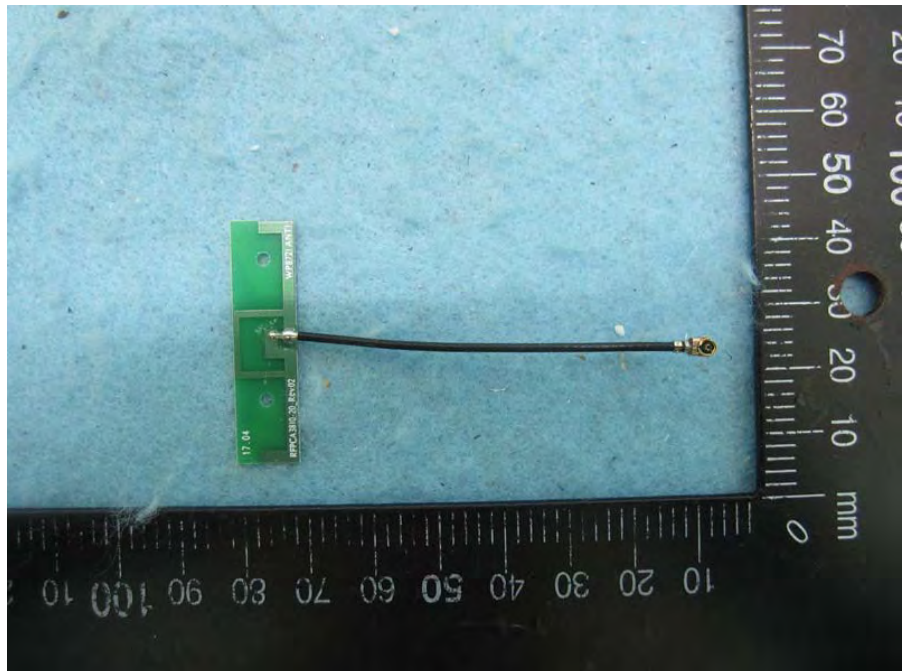

Brand Name: LITE-ON, MOJO Model No.: WP8721, C-95

EUT (main source thermal pad)

EUT (second source thermal pad)