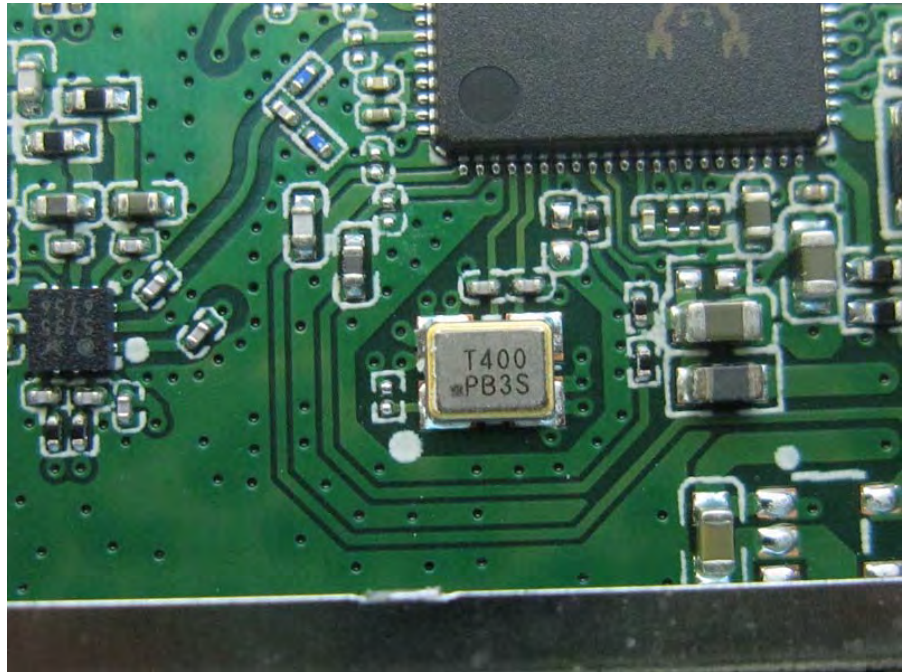

Brand Name: LITE-ON, MOJO Model No.: WP8721, C-95

EUT (main source thermal pad)

EUT (second source thermal pad)