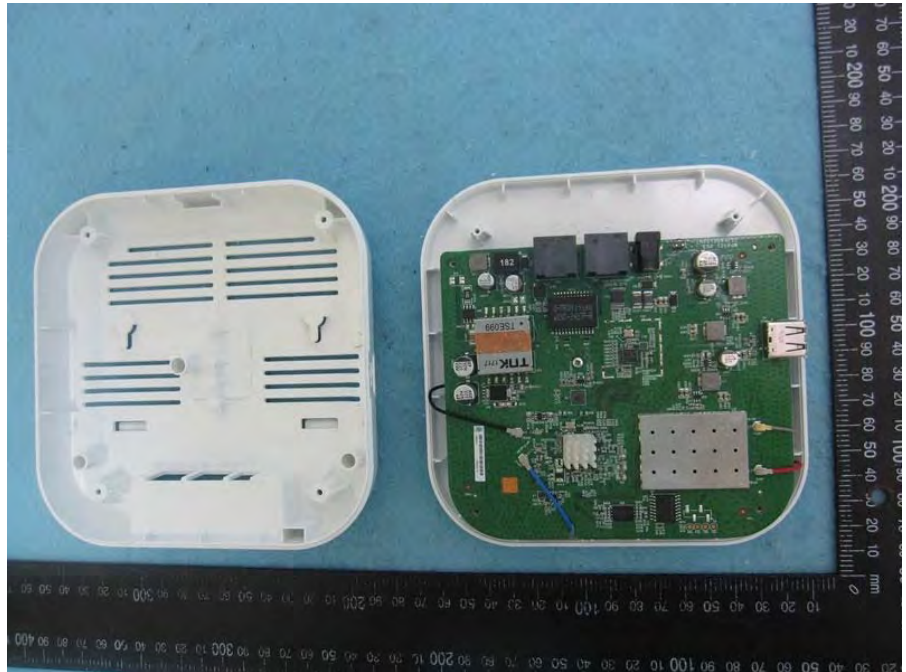

Brand Name: LITE-ON, MOJO Model No.: WP8721, C-95

EUT (main source thermal pad)

EUT (second source thermal pad)