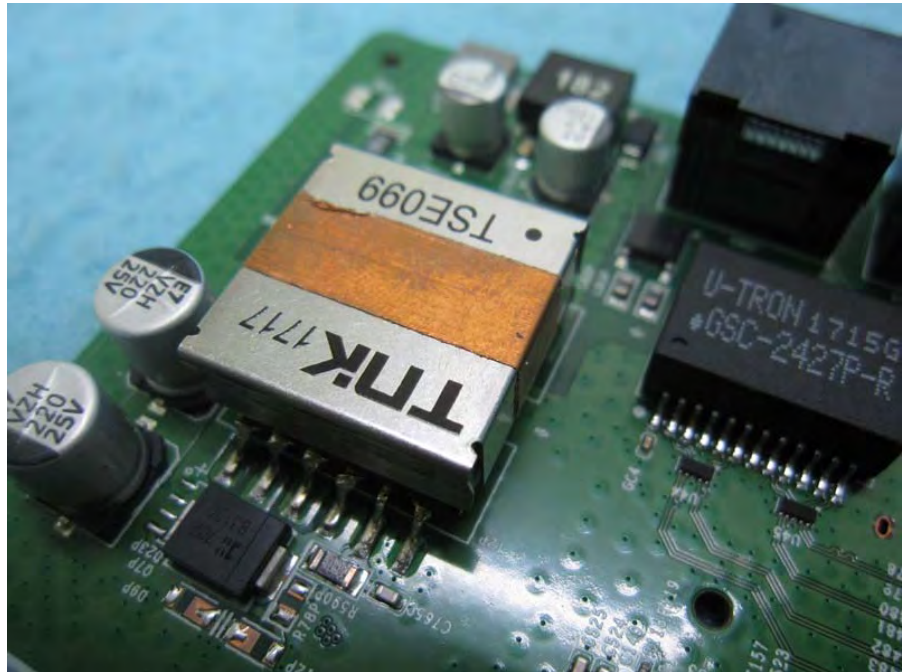

Brand Name: LITE-ON, MOJO Model No.: WP8721, C-95

EUT (main source thermal pad)

EUT (second source thermal pad)