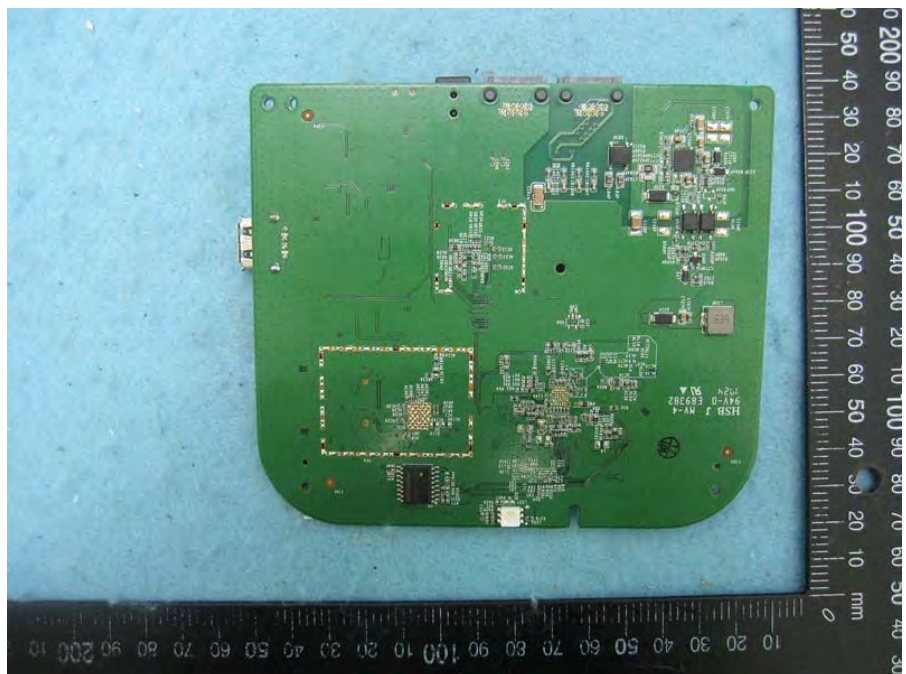

Brand Name: LITE-ON, MOJO Model No.: WP8721, C-95

EUT (main source thermal pad)

EUT (second source thermal pad)