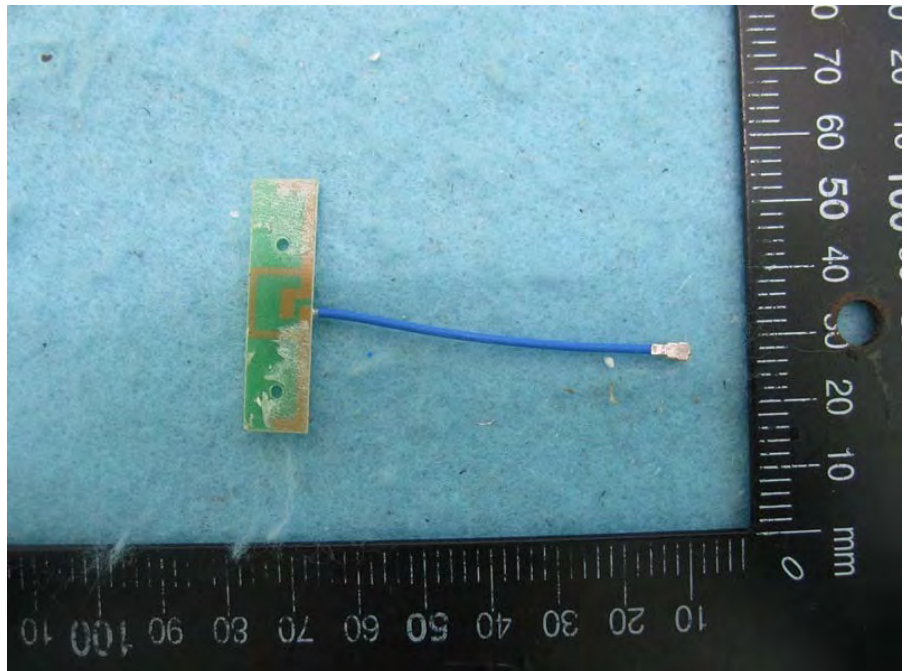

Brand Name: LITE-ON, MOJO Model No.: WP8721, C-95

EUT (main source thermal pad)

EUT (second source thermal pad)