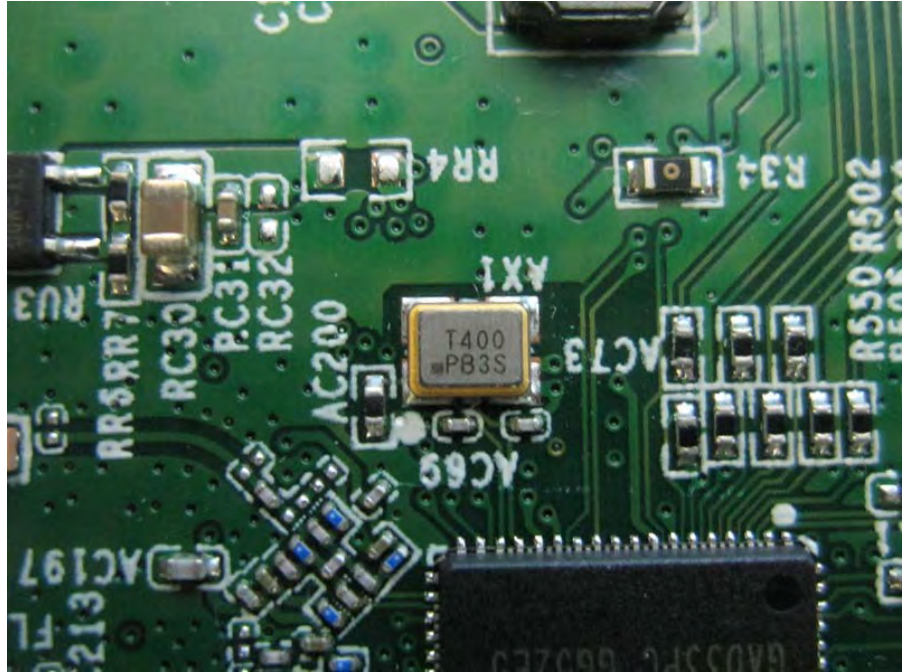

Brand Name: LITE-ON, MOJO Model No.: WP8721, C-95

EUT (main source thermal pad)

EUT (second source thermal pad)