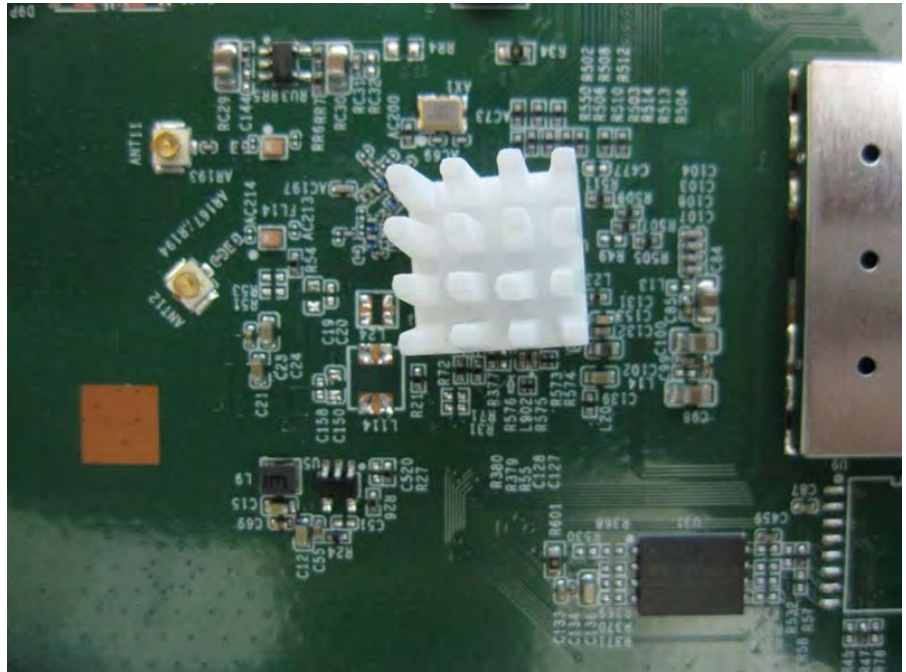

Brand Name: LITE-ON, MOJO Model No.: WP8721, C-95

EUT (main source thermal pad)

EUT (second source thermal pad)