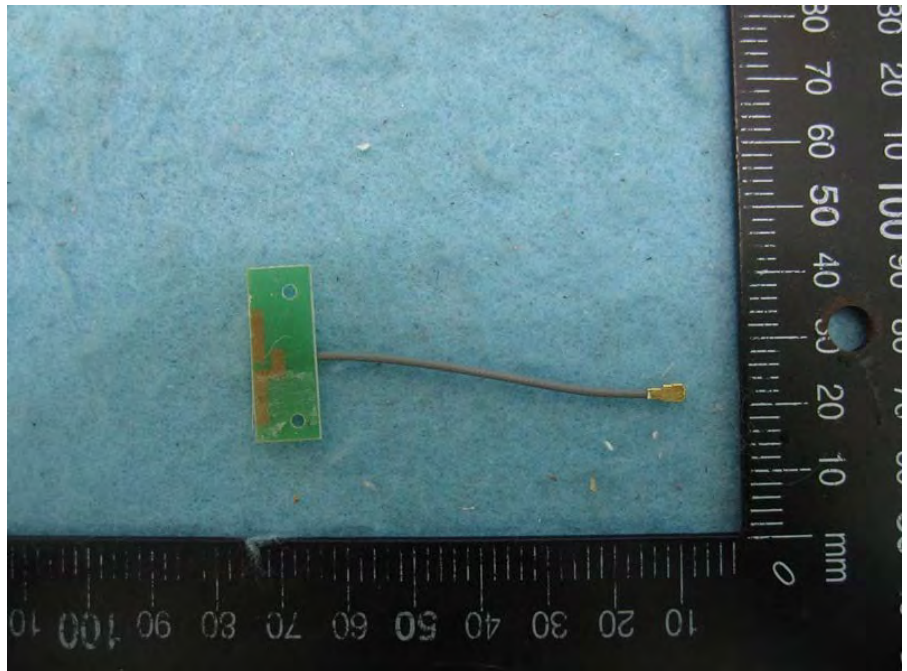

Brand Name: LITE-ON, MOJO Model No.: WP8721, C-95

EUT (main source thermal pad)

EUT (second source thermal pad)