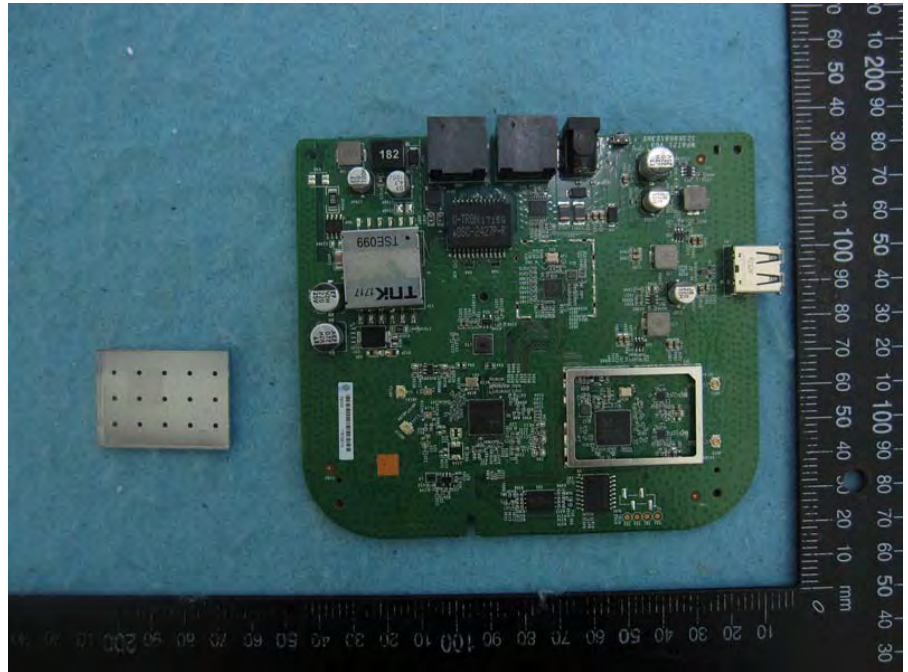

Brand Name: LITE-ON, MOJO Model No.: WP8721, C-95

EUT (main source thermal pad)

EUT (second source thermal pad)