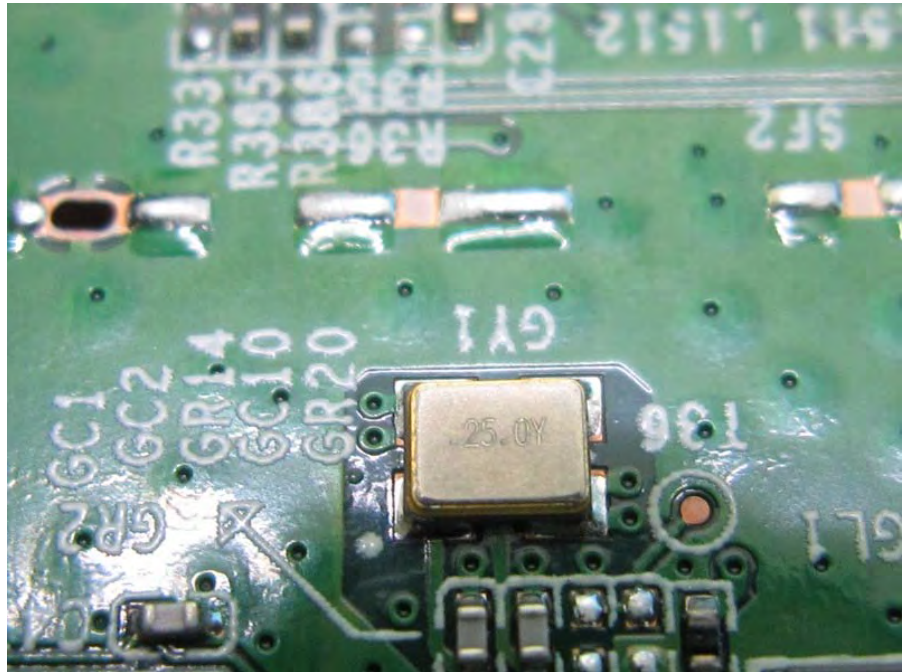

Brand Name: LITE-ON, MOJO Model No.: WP8721, C-95

EUT (main source thermal pad)

EUT (second source thermal pad)