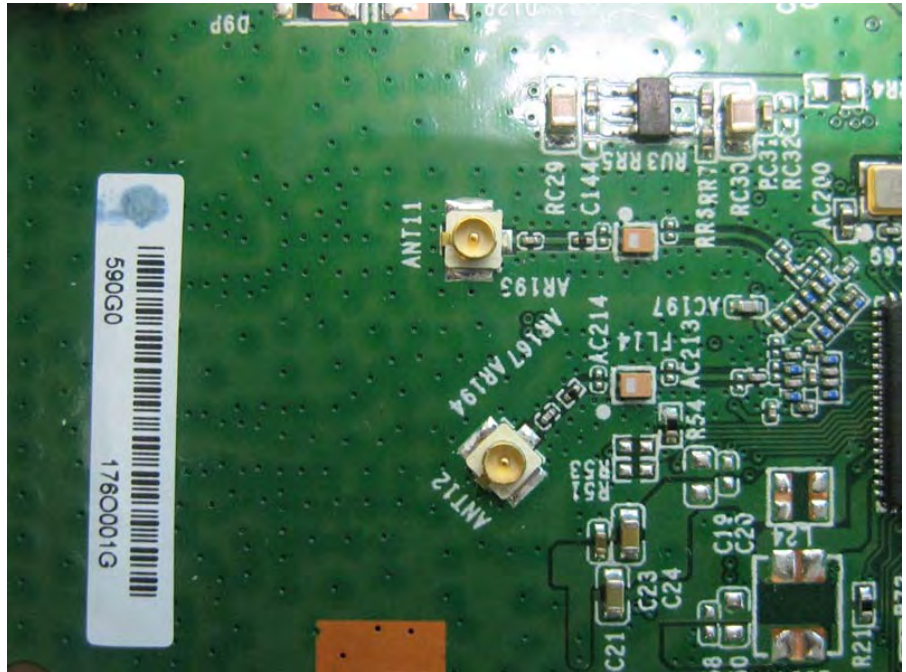

Brand Name: LITE-ON, MOJO Model No.: WP8721, C-95

EUT (main source thermal pad)

EUT (second source thermal pad)