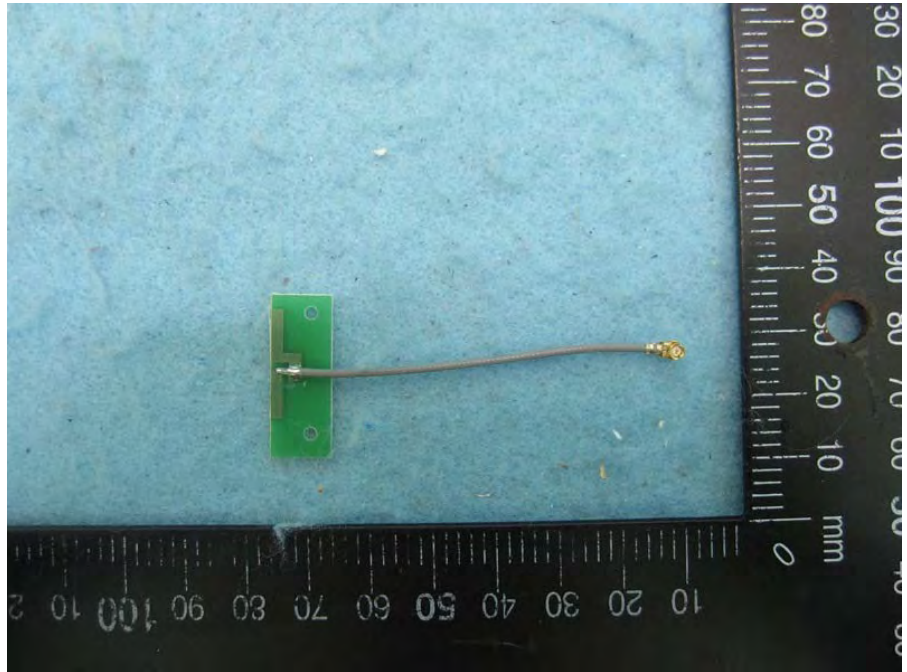

Brand Name: LITE-ON, MOJO Model No.: WP8721, C-95

EUT (main source thermal pad)

EUT (second source thermal pad)