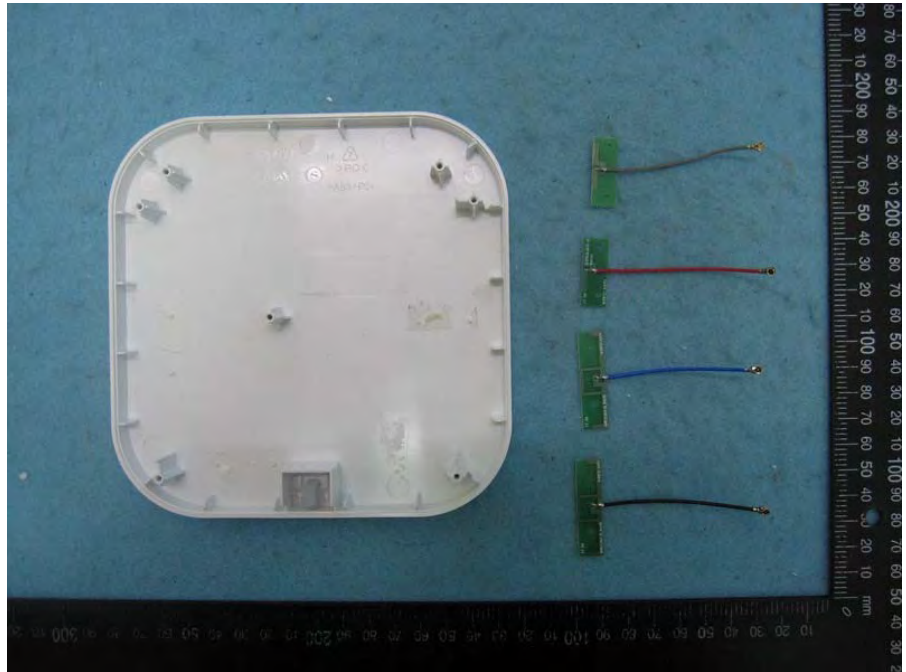

Brand Name: LITE-ON, MOJO Model No.: WP8721, C-95

EUT (main source thermal pad)

EUT (second source thermal pad)