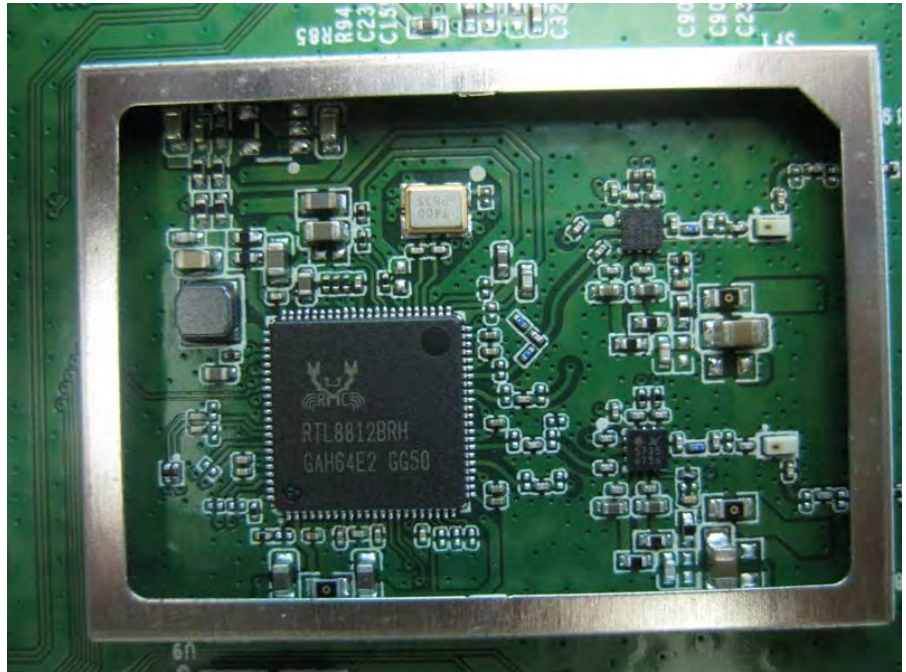

Brand Name: LITE-ON, MOJO Model No.: WP8721, C-95

EUT (main source thermal pad)

EUT (second source thermal pad)