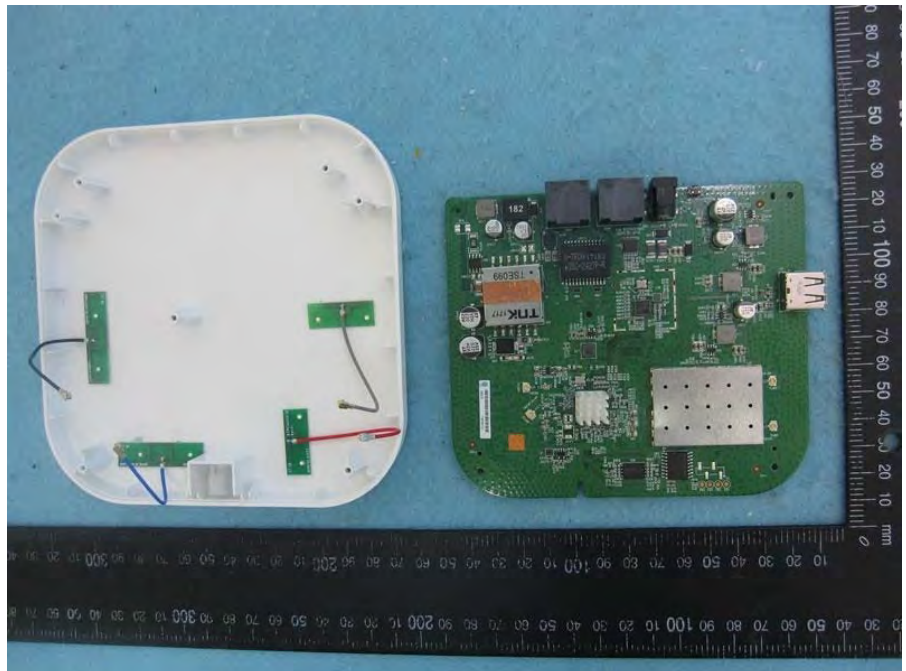

Brand Name: LITE-ON, MOJO Model No.: WP8721, C-95

EUT (main source thermal pad)

EUT (second source thermal pad)