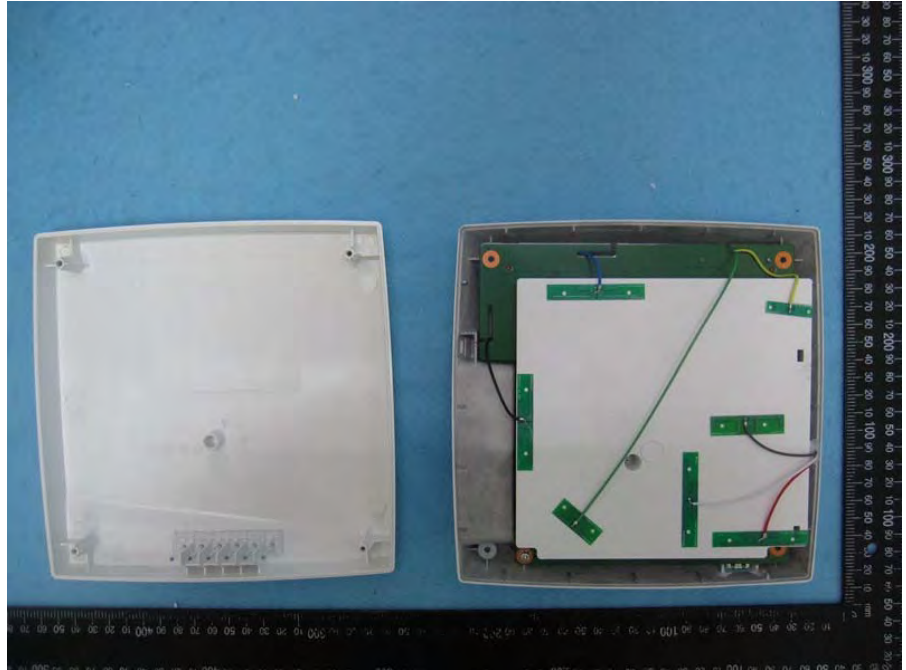

Brand Name: LITE-ON, MOJO, WatchGuard Model No.: WP8333V1, C-110, AP225

EUT 1

Flash (Brand: winbond,
Model No.: 25Q256JVFQ)

Flash (Brand: winbond,
Model No.: 25Q256JVFQ)

EUT 2

Flash (Brand: MXIC,
Model No.: X25L51245GMI-08G)