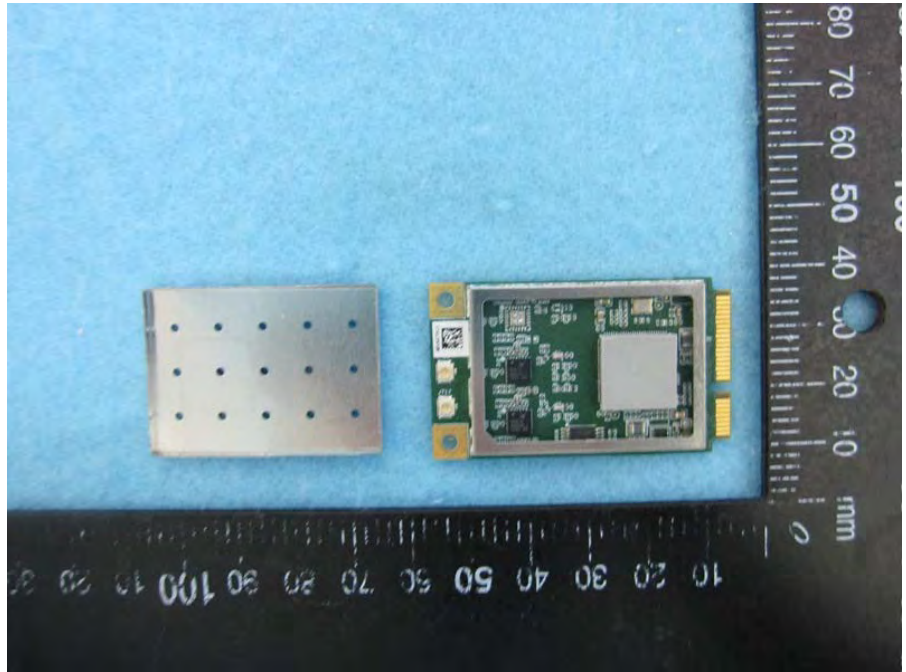

Brand Name: LITE-ON, MOJO, WatchGuard Model No.: WP8333V1, C-110, AP225

EUT 1

Flash (Brand: winbond,
Model No.: 25Q256JVFQ)

Flash (Brand: winbond,
Model No.: 25Q256JVFQ)

EUT 2

Flash (Brand: MXIC,
Model No.: X25L51245GMI-08G)