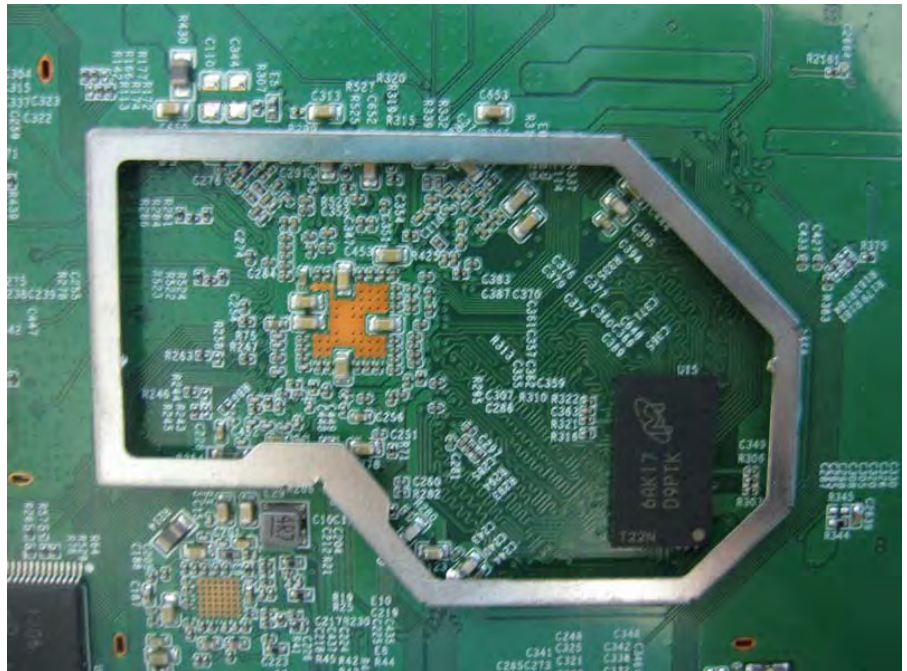

Brand Name: LITE-ON, MOJO, WatchGuard Model No.: WP8333V1, C-110, AP225

EUT 1

Flash (Brand: winbond,
Model No.: 25Q256JVFQ)

Flash (Brand: winbond,
Model No.: 25Q256JVFQ)

EUT 2

Flash (Brand: MXIC,
Model No.: X25L51245GMI-08G)