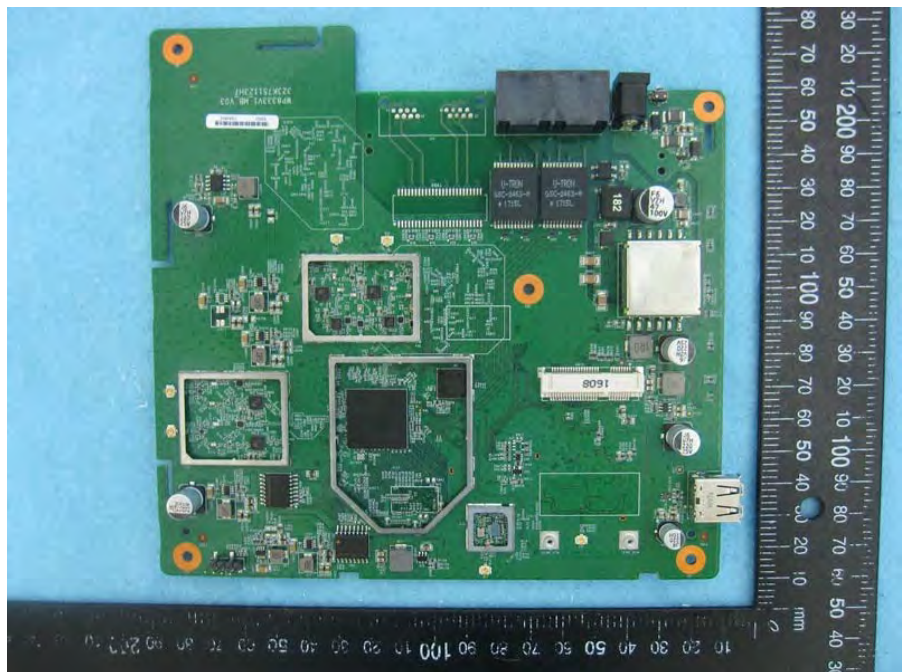

Brand Name: LITE-ON, MOJO, WatchGuard Model No.: WP8333V1, C-110, AP225

EUT 1

Flash (Brand: winbond,
Model No.: 25Q256JVFQ)

Flash (Brand: winbond,
Model No.: 25Q256JVFQ)

EUT 2

Flash (Brand: MXIC,
Model No.: X25L51245GMI-08G)