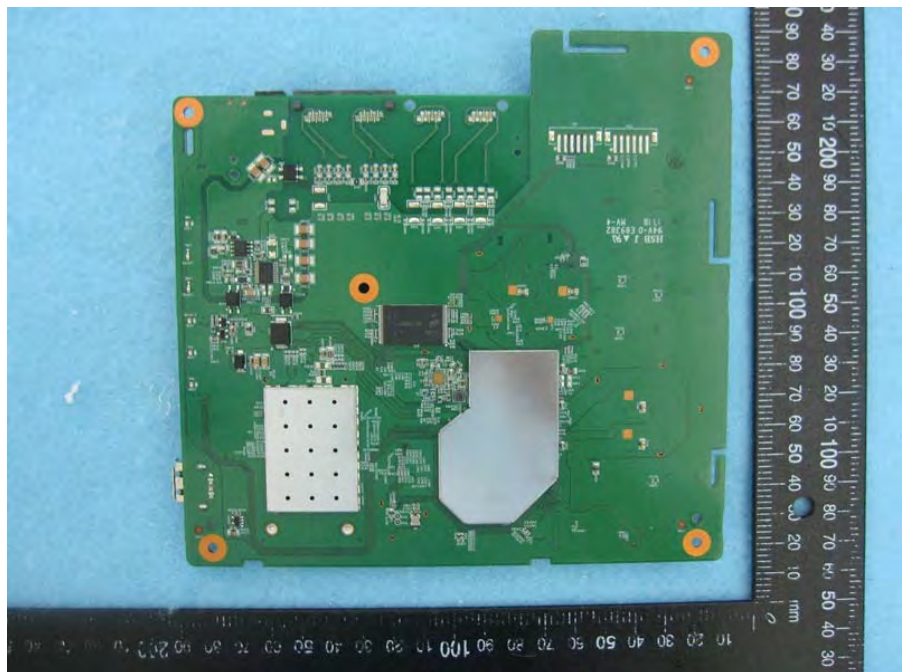

Brand Name: LITE-ON, MOJO, WatchGuard Model No.: WP8333V1, C-110, AP225

EUT 1

Flash (Brand: winbond,
Model No.: 25Q256JVFQ)

Flash (Brand: winbond,
Model No.: 25Q256JVFQ)

EUT 2

Flash (Brand: MXIC,
Model No.: X25L51245GMI-08G)