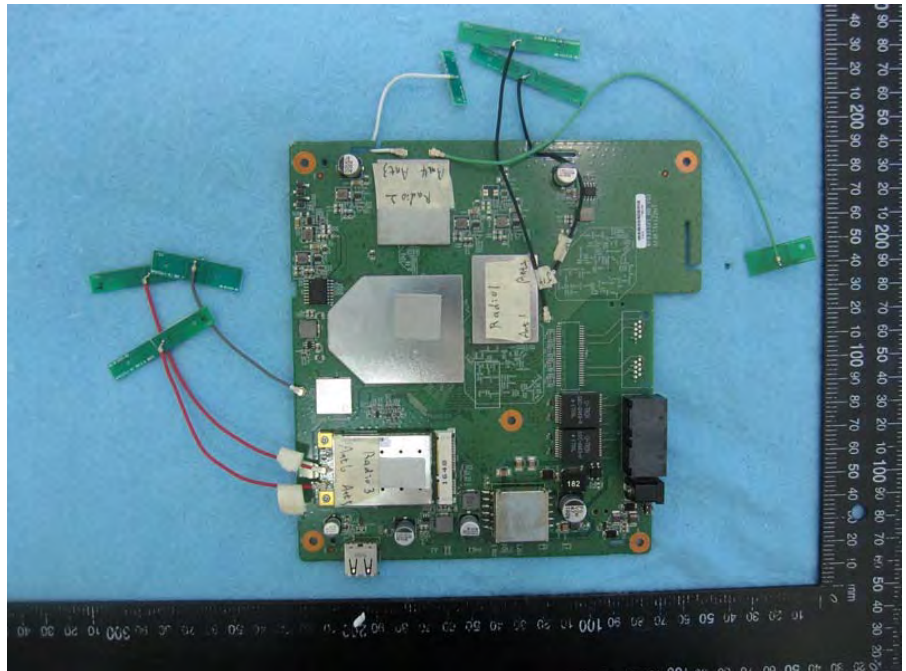

Brand Name: LITE-ON, MOJO, WatchGuard Model No.: WP8333V1, C-110, AP225

EUT 1

Flash (Brand: winbond,
Model No.: 25Q256JVFQ)

Flash (Brand: winbond,
Model No.: 25Q256JVFQ)

EUT 2

Flash (Brand: MXIC,
Model No.: X25L51245GMI-08G)