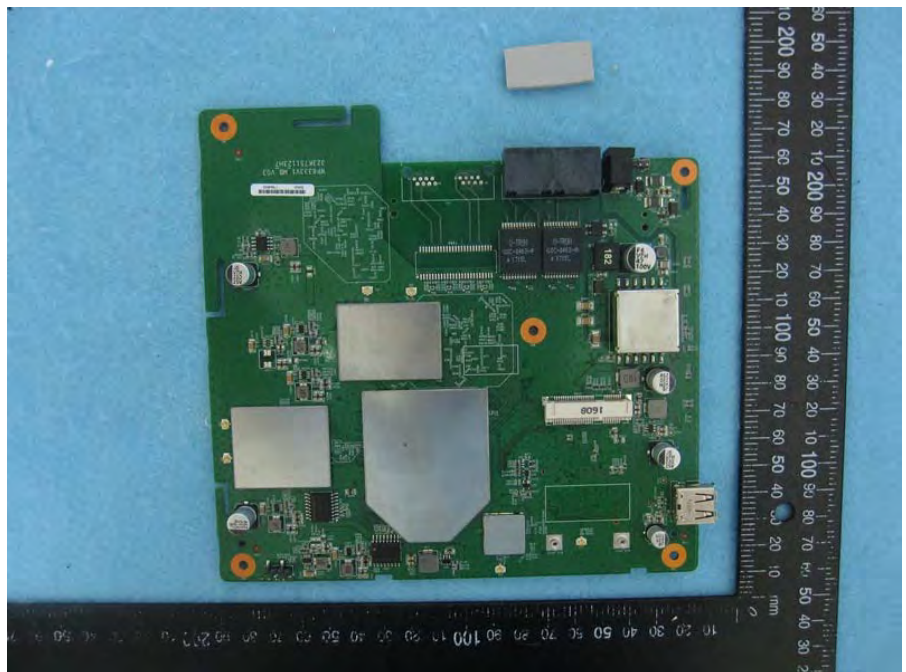

Brand Name: LITE-ON, MOJO, WatchGuard Model No.: WP8333V1, C-110, AP225

EUT 1

Flash (Brand: winbond,
Model No.: 25Q256JVFQ)

Flash (Brand: winbond,
Model No.: 25Q256JVFQ)

EUT 2

Flash (Brand: MXIC,
Model No.: X25L51245GMI-08G)