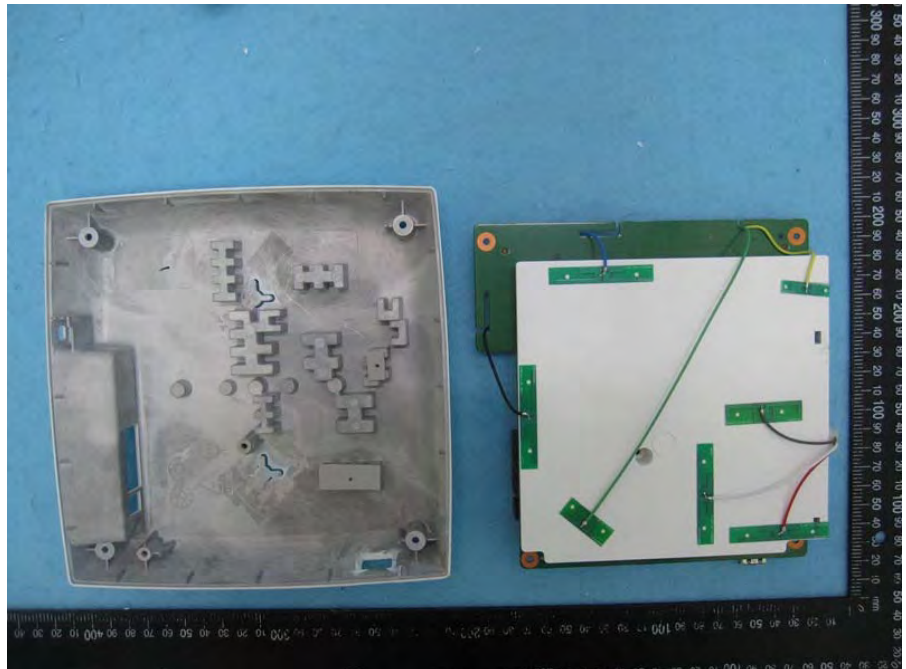

Brand Name: LITE-ON, MOJO, WatchGuard Model No.: WP8333V1, C-110, AP225

EUT 1

Flash (Brand: winbond,
Model No.: 25Q256JVFQ)

Flash (Brand: winbond,
Model No.: 25Q256JVFQ)

EUT 2

Flash (Brand: MXIC,
Model No.: X25L51245GMI-08G)