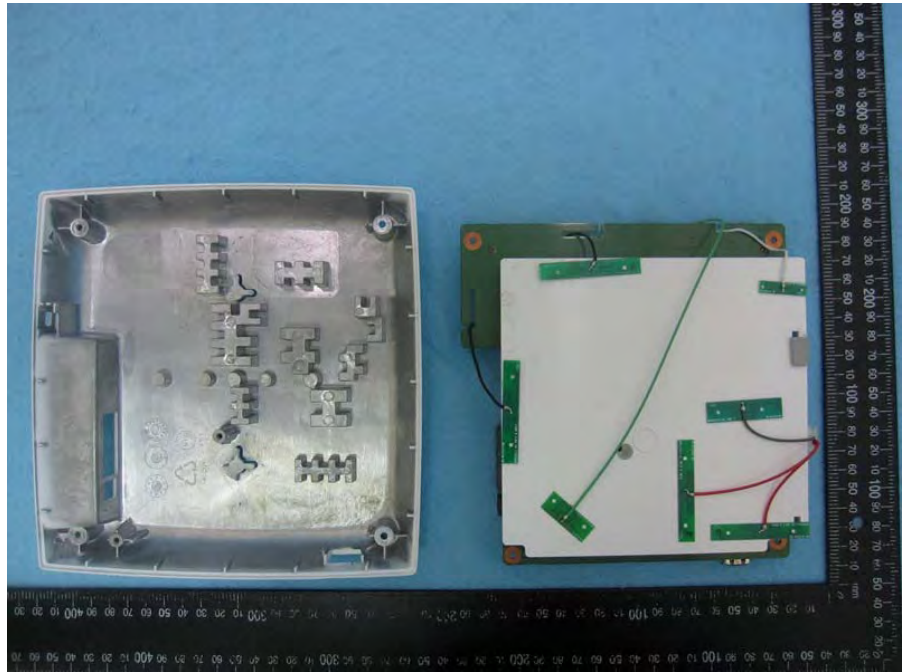

Brand Name: LITE-ON, MOJO, WatchGuard Model No.: WP8333V1, C-110, AP225

EUT 1

Flash (Brand: winbond,
Model No.: 25Q256JVFQ)

Flash (Brand: winbond,
Model No.: 25Q256JVFQ)

EUT 2

Flash (Brand: MXIC,
Model No.: X25L51245GMI-08G)