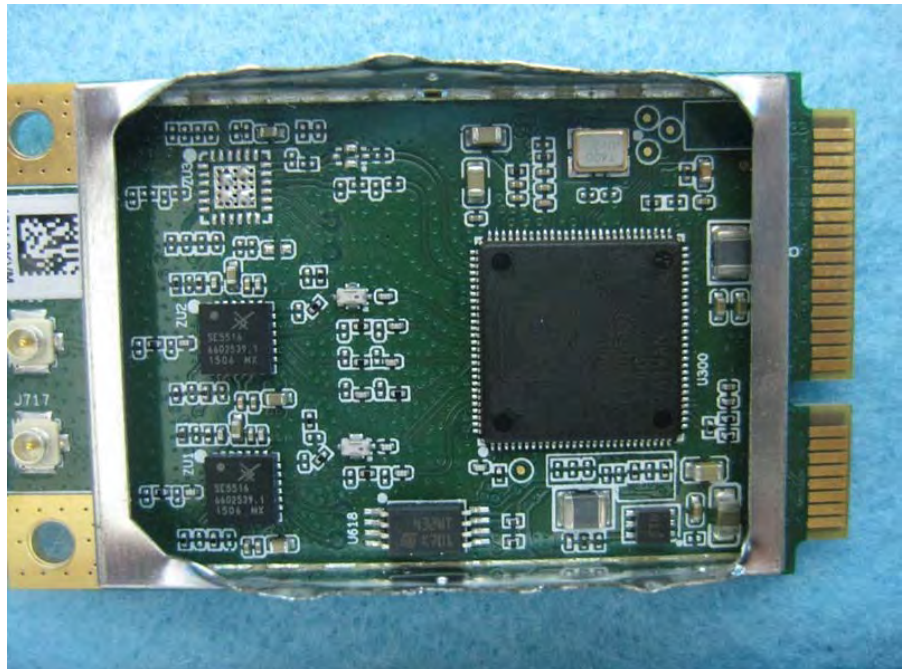

Brand Name: LITE-ON, MOJO, WatchGuard Model No.: WP8333V1, C-110, AP225

EUT 1

Flash (Brand: winbond,
Model No.: 25Q256JVFQ)

Flash (Brand: winbond,
Model No.: 25Q256JVFQ)

EUT 2

Flash (Brand: MXIC,
Model No.: X25L51245GMI-08G)