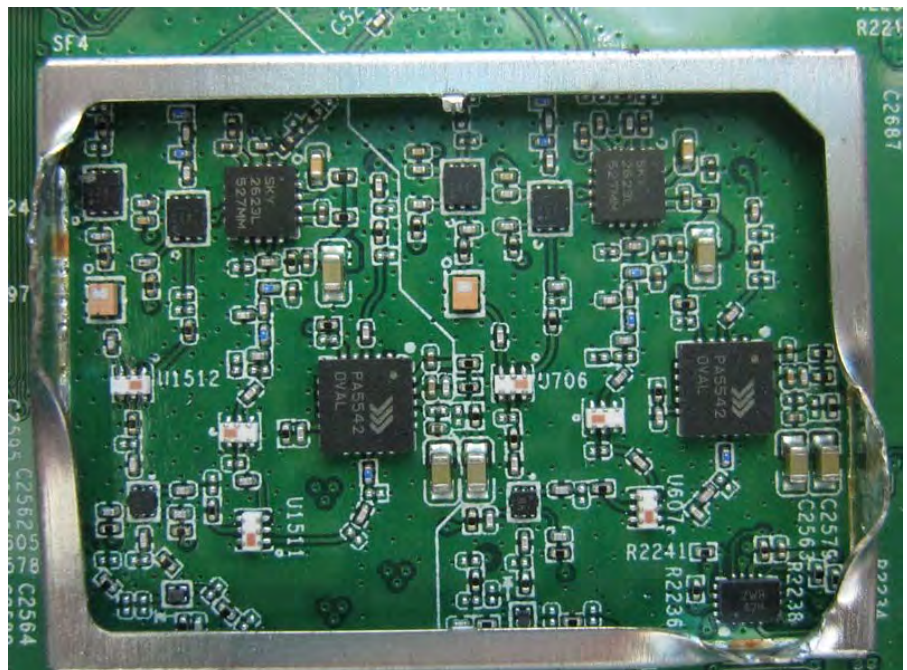

Brand Name: LITE-ON, MOJO, WatchGuard Model No.: WP8333V1, C-110, AP225

EUT 1

Flash (Brand: winbond,
Model No.: 25Q256JVFQ)

Flash (Brand: winbond,
Model No.: 25Q256JVFQ)

EUT 2

Flash (Brand: MXIC,
Model No.: X25L51245GMI-08G)