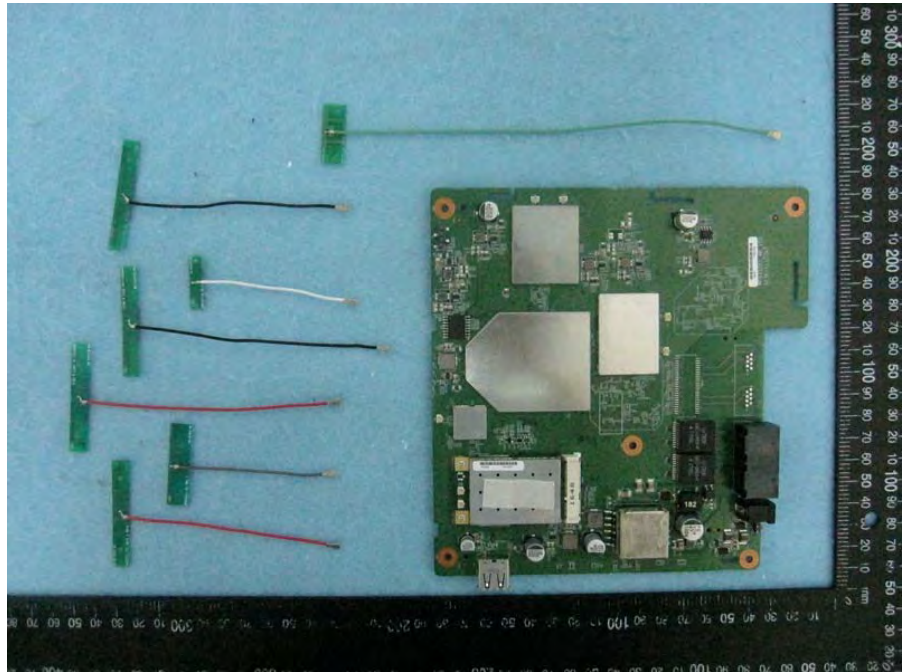

Brand Name: LITE-ON, MOJO, WatchGuard Model No.: WP8333V1, C-110, AP225

EUT 1

Flash (Brand: winbond,
Model No.: 25Q256JVFQ)

Flash (Brand: winbond,
Model No.: 25Q256JVFQ)

EUT 2

Flash (Brand: MXIC,
Model No.: X25L51245GMI-08G)