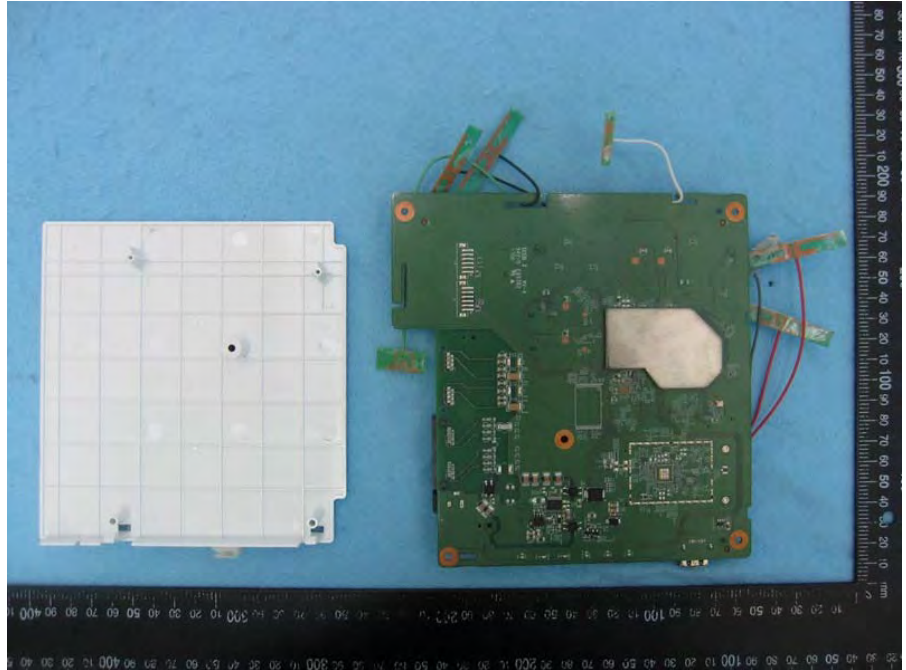

Brand Name: LITE-ON, MOJO, WatchGuard Model No.: WP8333V1, C-110, AP225

EUT 1

Flash (Brand: winbond,
Model No.: 25Q256JVFQ)

Flash (Brand: winbond,
Model No.: 25Q256JVFQ)

EUT 2

Flash (Brand: MXIC,
Model No.: X25L51245GMI-08G)