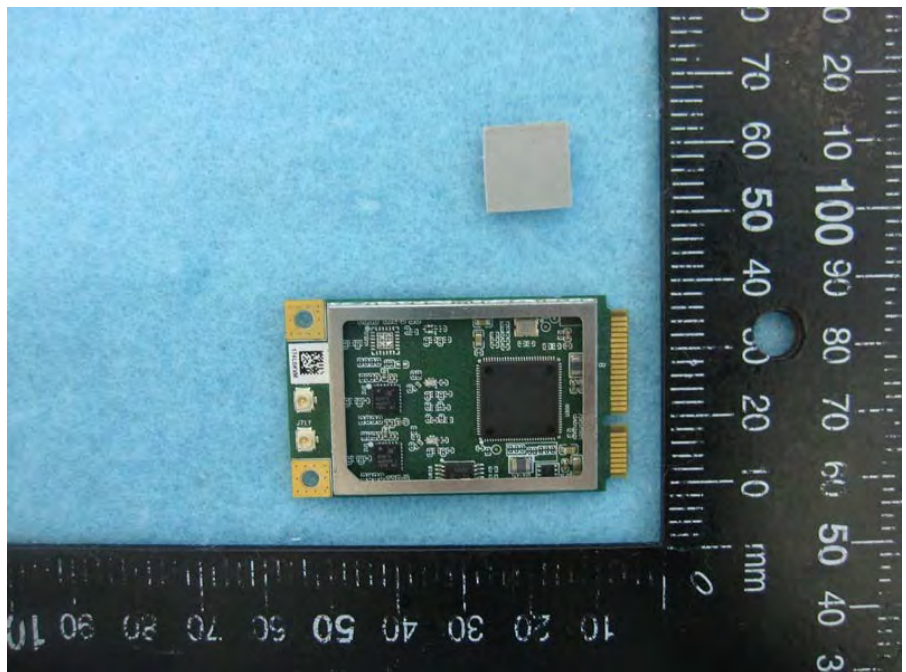

Brand Name: LITE-ON, MOJO, WatchGuard Model No.: WP8333V1, C-110, AP225

EUT 1

Flash (Brand: winbond,
Model No.: 25Q256JVFQ)

Flash (Brand: winbond,
Model No.: 25Q256JVFQ)

EUT 2

Flash (Brand: MXIC,
Model No.: X25L51245GMI-08G)