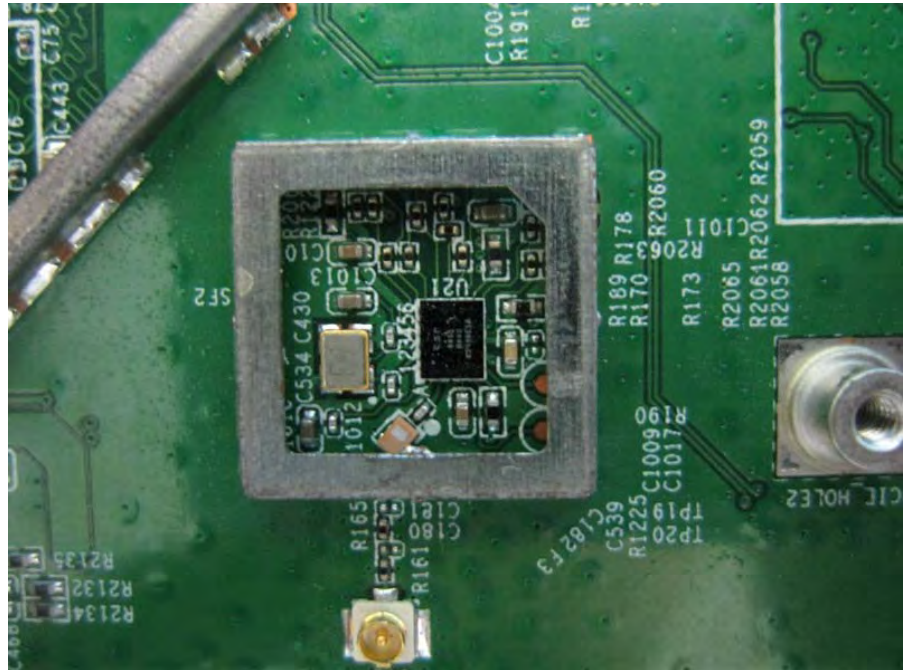

Brand Name: LITE-ON, MOJO, WatchGuard Model No.: WP8333V1, C-110, AP225

EUT 1

Flash (Brand: winbond,
Model No.: 25Q256JVFQ)

Flash (Brand: winbond,
Model No.: 25Q256JVFQ)

EUT 2

Flash (Brand: MXIC,
Model No.: X25L51245GMI-08G)