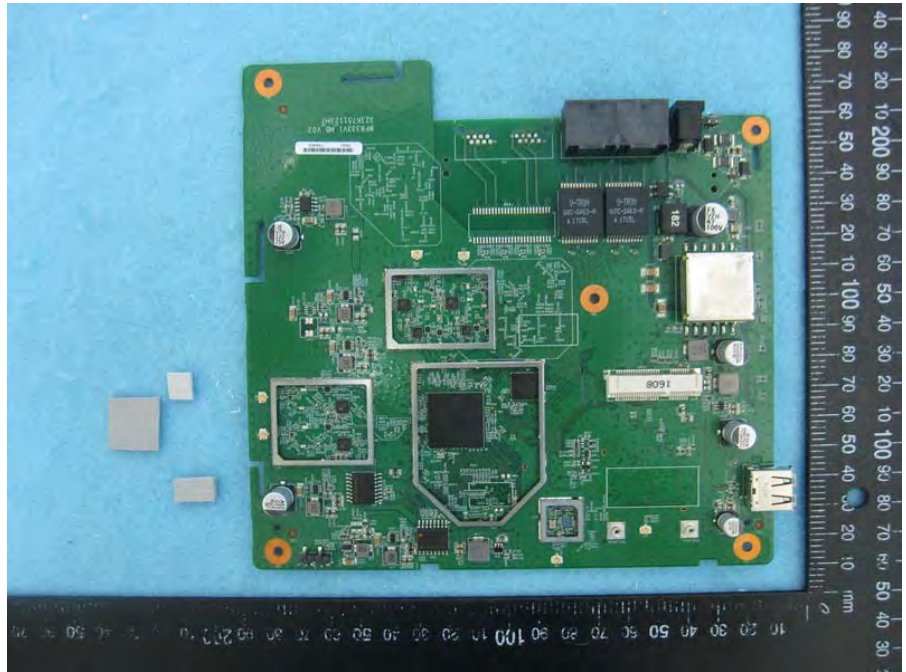

Brand Name: LITE-ON, MOJO, WatchGuard Model No.: WP8333V1, C-110, AP225

EUT 1

Flash (Brand: winbond,
Model No.: 25Q256JVFQ)

Flash (Brand: winbond,
Model No.: 25Q256JVFQ)

EUT 2

Flash (Brand: MXIC,
Model No.: X25L51245GMI-08G)