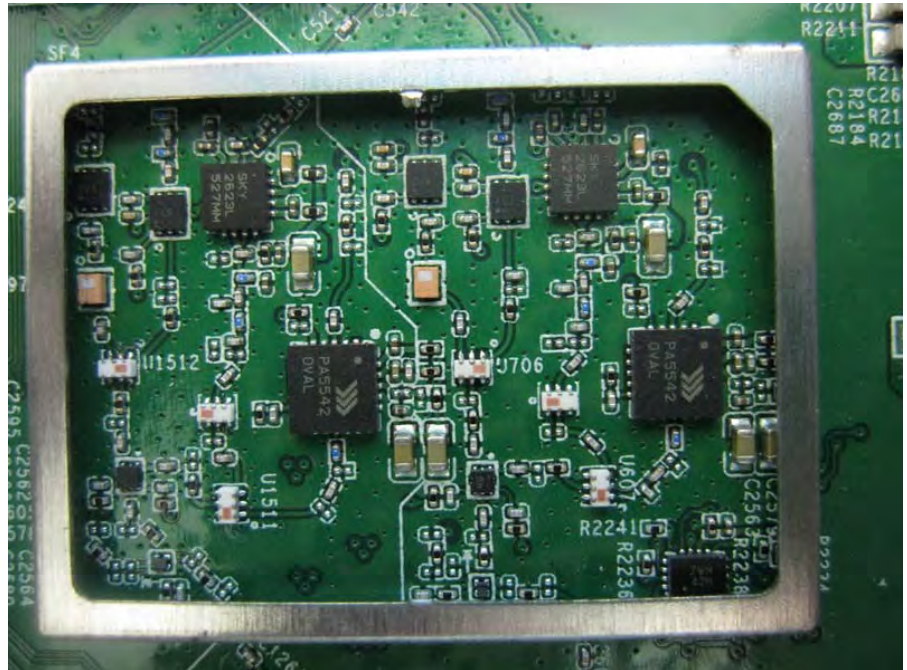

Brand Name: LITE-ON, MOJO, WatchGuard Model No.: WP8333V1, C-110, AP225

EUT 1

Flash (Brand: winbond,
Model No.: 25Q256JVFQ)

Flash (Brand: winbond,
Model No.: 25Q256JVFQ)

EUT 2

Flash (Brand: MXIC,
Model No.: X25L51245GMI-08G)