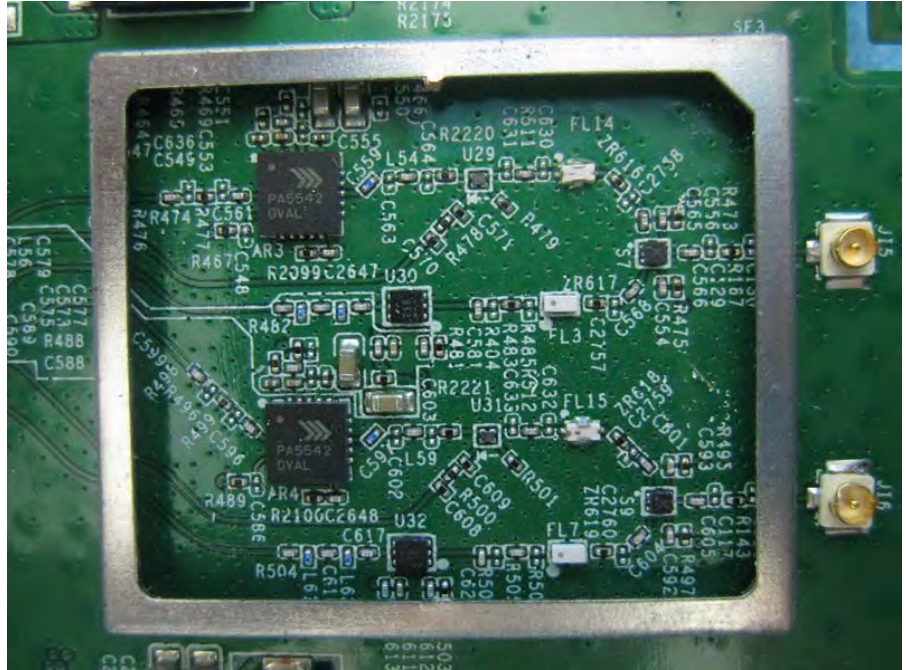

Brand Name: LITE-ON, MOJO, WatchGuard Model No.: WP8333V1, C-110, AP225

EUT 1

Flash (Brand: winbond,
Model No.: 25Q256JVFQ)

Flash (Brand: winbond,
Model No.: 25Q256JVFQ)

EUT 2

Flash (Brand: MXIC,
Model No.: X25L51245GMI-08G)