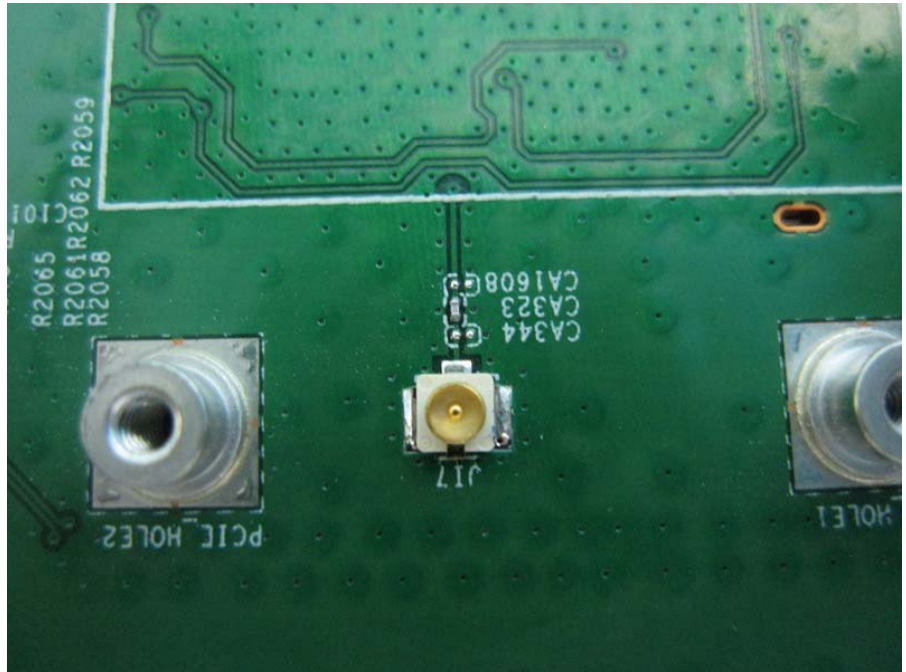

Brand Name: LITE-ON, MOJO, WatchGuard Model No.: WP8333V1, C-110, AP225

EUT 1

Flash (Brand: winbond,
Model No.: 25Q256JVFQ)

Flash (Brand: winbond,
Model No.: 25Q256JVFQ)

EUT 2

Flash (Brand: MXIC,
Model No.: X25L51245GMI-08G)