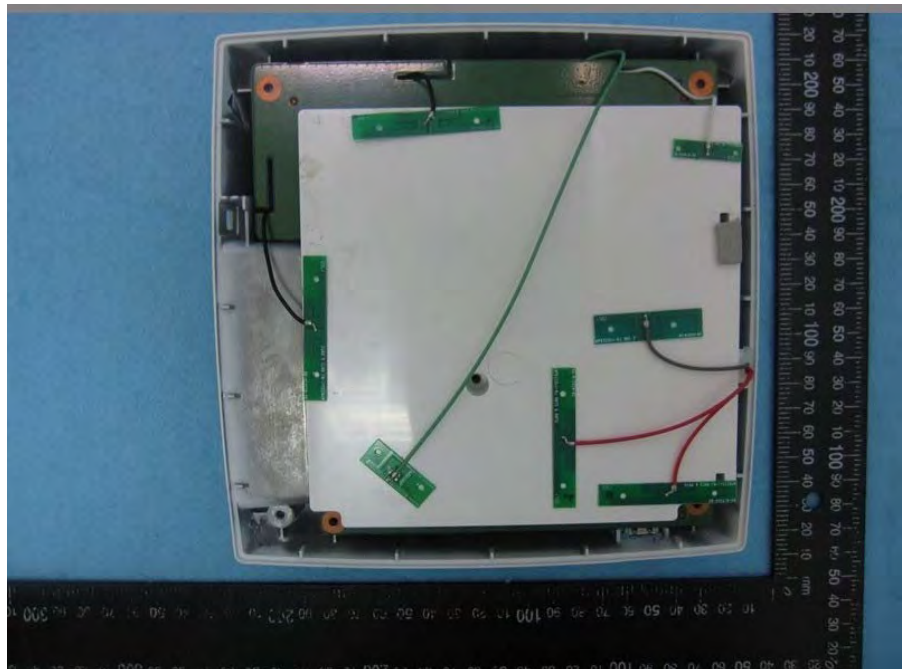

Brand Name: LITE-ON, MOJO, WatchGuard Model No.: WP8333V1, C-110, AP225

EUT 1

Flash (Brand: winbond,
Model No.: 25Q256JVFQ)

Flash (Brand: winbond,
Model No.: 25Q256JVFQ)

EUT 2

Flash (Brand: MXIC,
Model No.: X25L51245GMI-08G)