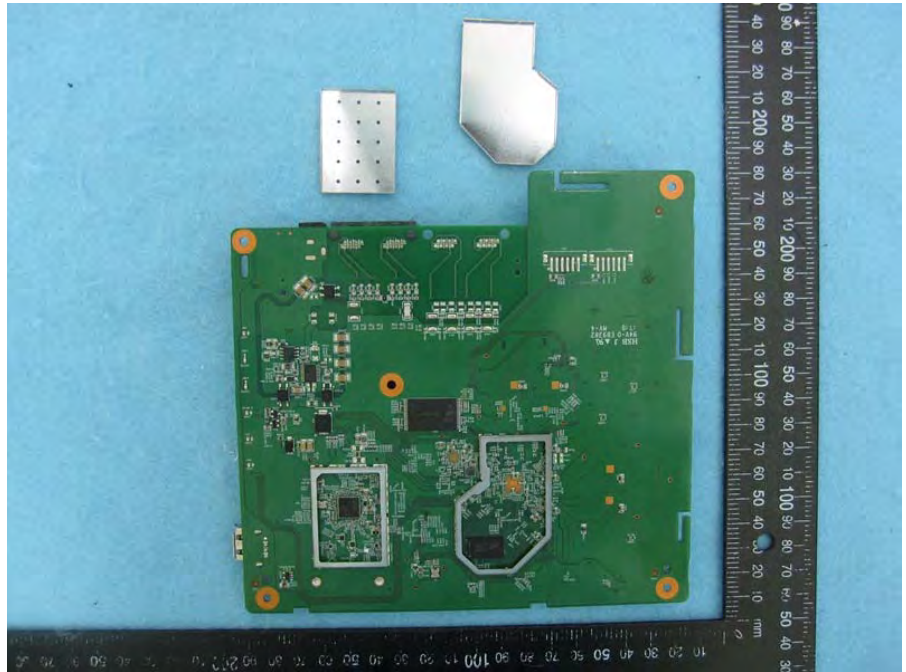

Brand Name: LITE-ON, MOJO, WatchGuard Model No.: WP8333V1, C-110, AP225

EUT 1

Flash (Brand: winbond,
Model No.: 25Q256JVFQ)

Flash (Brand: winbond,
Model No.: 25Q256JVFQ)

EUT 2

Flash (Brand: MXIC,
Model No.: X25L51245GMI-08G)