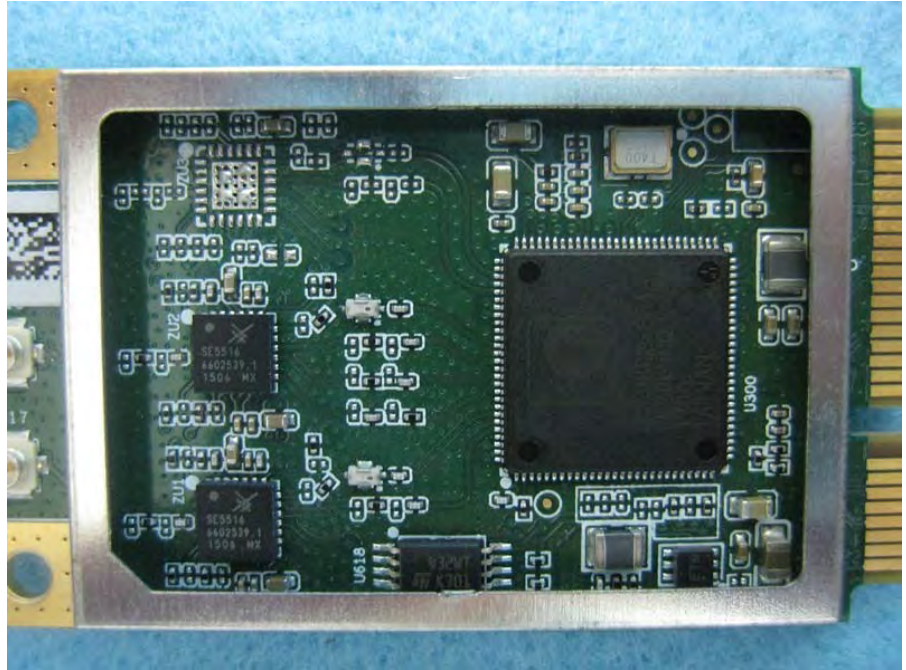

Brand Name: LITE-ON, MOJO, WatchGuard Model No.: WP8333V1, C-110, AP225

EUT 1

Flash (Brand: winbond,
Model No.: 25Q256JVFQ)

Flash (Brand: winbond,
Model No.: 25Q256JVFQ)

EUT 2

Flash (Brand: MXIC,
Model No.: X25L51245GMI-08G)