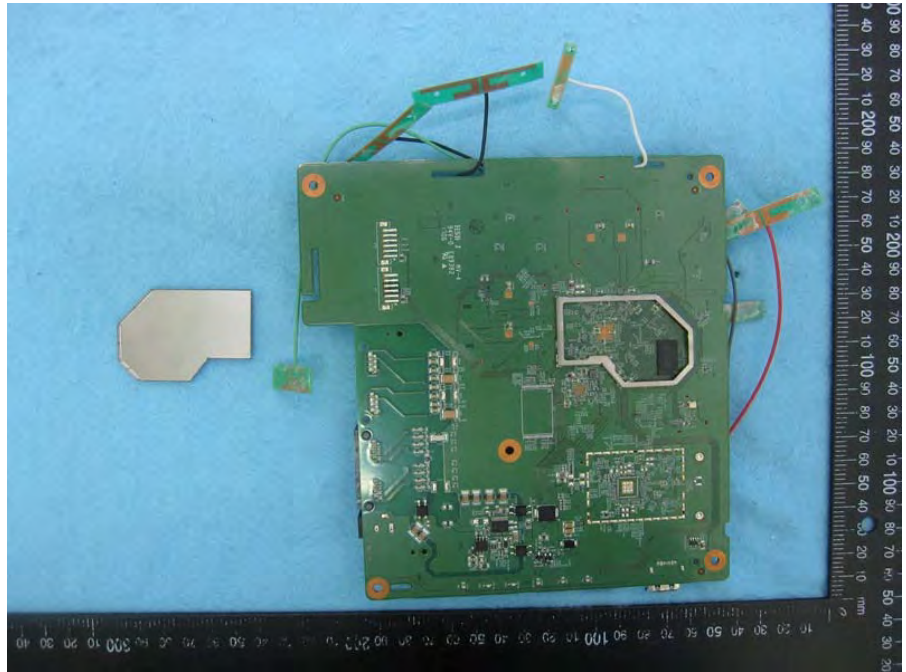

Brand Name: LITE-ON, MOJO, WatchGuard Model No.: WP8333V1, C-110, AP225

EUT 1

Flash (Brand: winbond,
Model No.: 25Q256JVFQ)

Flash (Brand: winbond,
Model No.: 25Q256JVFQ)

EUT 2

Flash (Brand: MXIC,
Model No.: X25L51245GMI-08G)