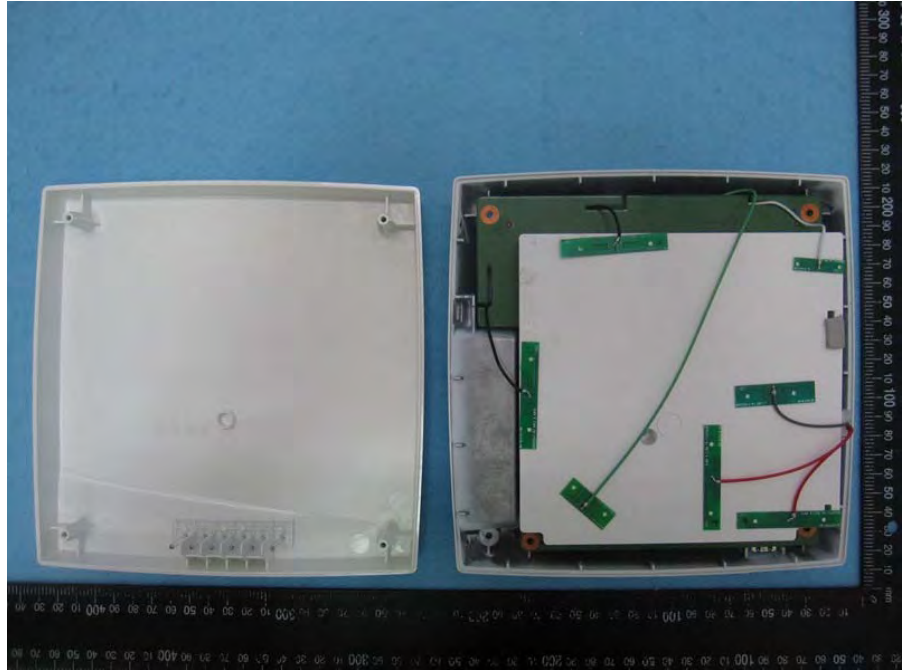

Brand Name: LITE-ON, MOJO, WatchGuard Model No.: WP8333V1, C-110, AP225

EUT 1

Flash (Brand: winbond,
Model No.: 25Q256JVFQ)

Flash (Brand: winbond,
Model No.: 25Q256JVFQ)

EUT 2

Flash (Brand: MXIC,
Model No.: X25L51245GMI-08G)