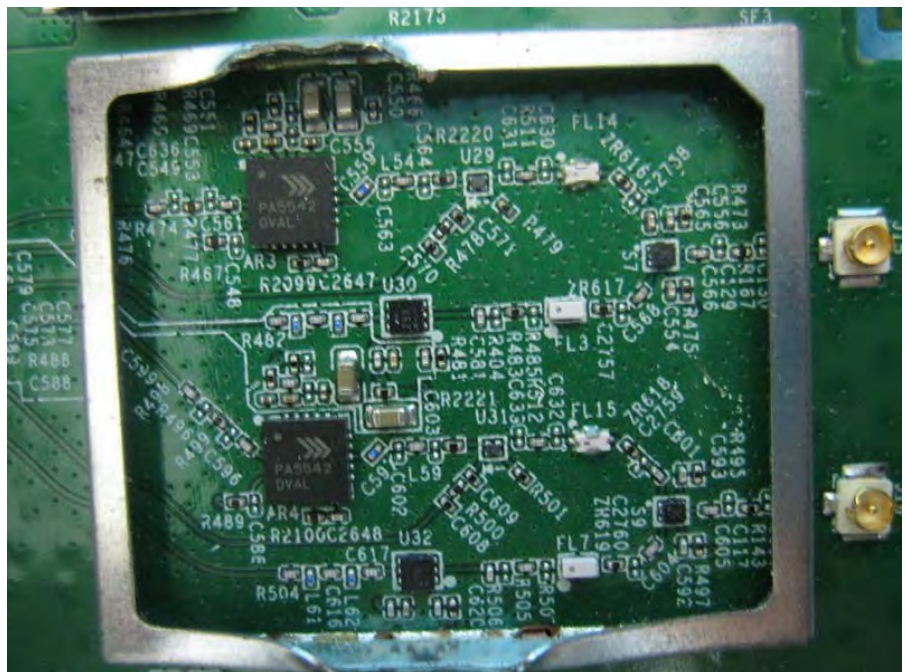

Brand Name: LITE-ON, MOJO, WatchGuard Model No.: WP8333V1, C-110, AP225

EUT 1

Flash (Brand: winbond,
Model No.: 25Q256JVFQ)

Flash (Brand: winbond,
Model No.: 25Q256JVFQ)

EUT 2

Flash (Brand: MXIC,
Model No.: X25L51245GMI-08G)