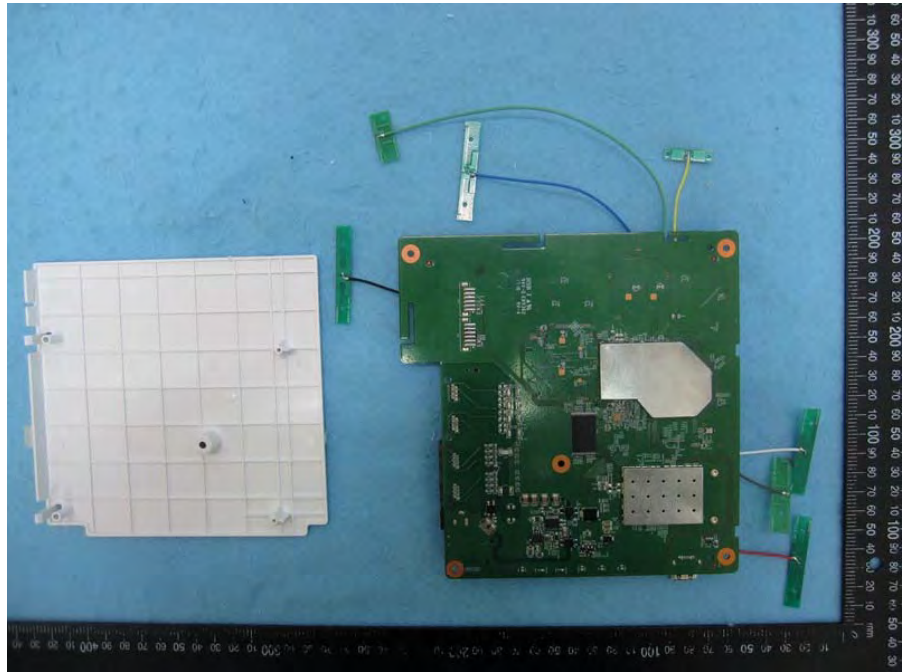

Brand Name: LITE-ON, MOJO, WatchGuard Model No.: WP8333V1, C-110, AP225

EUT 1

Flash (Brand: winbond,
Model No.: 25Q256JVFQ)

Flash (Brand: winbond,
Model No.: 25Q256JVFQ)

EUT 2

Flash (Brand: MXIC,
Model No.: X25L51245GMI-08G)