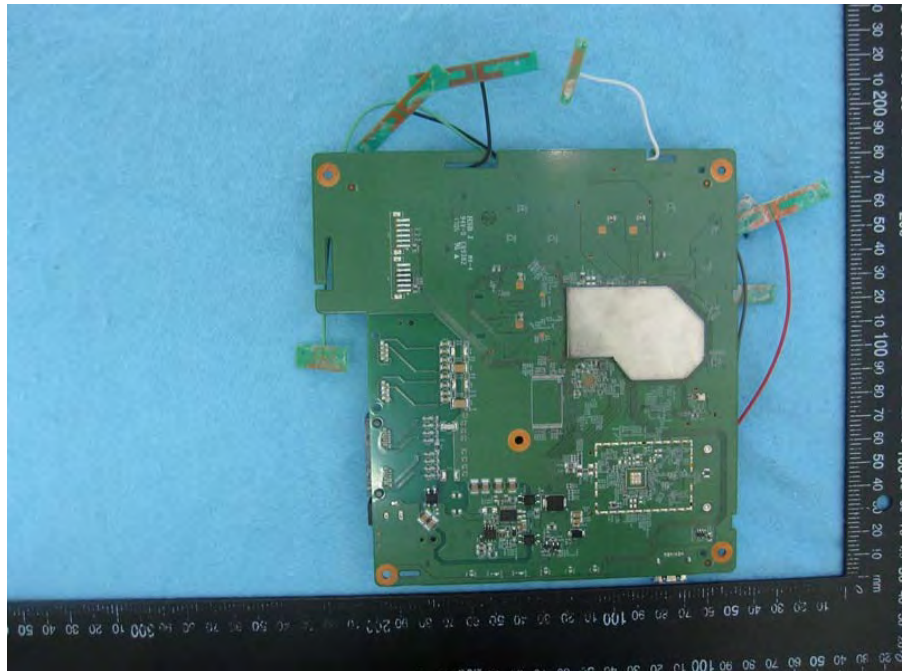

Brand Name: LITE-ON, MOJO, WatchGuard Model No.: WP8333V1, C-110, AP225

EUT 1

Flash (Brand: winbond,
Model No.: 25Q256JVFQ)

Flash (Brand: winbond,
Model No.: 25Q256JVFQ)

EUT 2

Flash (Brand: MXIC,
Model No.: X25L51245GMI-08G)