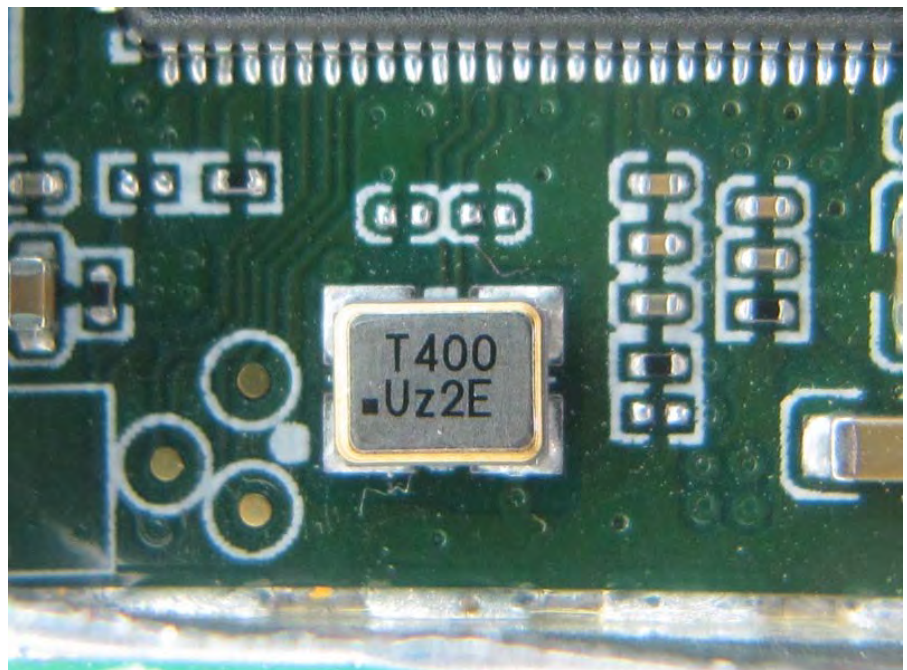

Brand Name: LITE-ON, MOJO, WatchGuard Model No.: WP8333V1, C-110, AP225

EUT 1

Flash (Brand: winbond,
Model No.: 25Q256JVFQ)

Flash (Brand: winbond,
Model No.: 25Q256JVFQ)

EUT 2

Flash (Brand: MXIC,
Model No.: X25L51245GMI-08G)