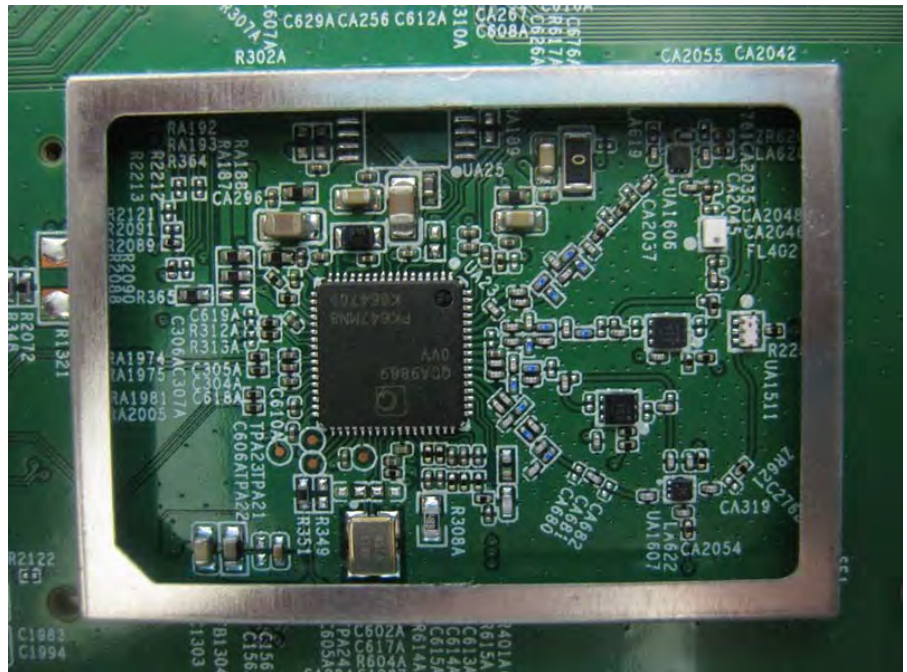

Brand Name: LITE-ON, MOJO, WatchGuard Model No.: WP8333V1, C-110, AP225

EUT 1

Flash (Brand: winbond,
Model No.: 25Q256JVFQ)

Flash (Brand: winbond,
Model No.: 25Q256JVFQ)

EUT 2

Flash (Brand: MXIC,
Model No.: X25L51245GMI-08G)