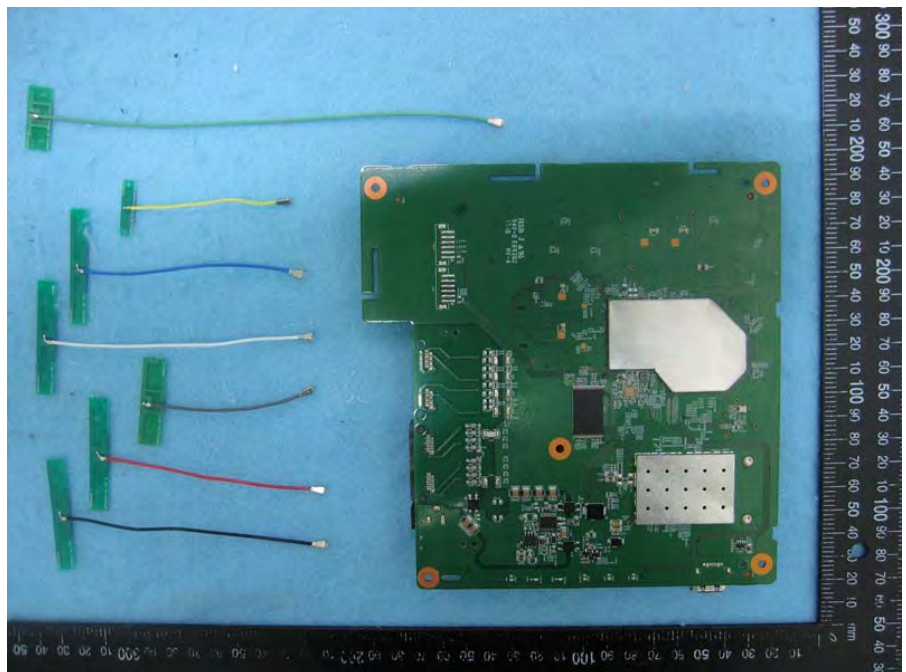

Brand Name: LITE-ON, MOJO, WatchGuard Model No.: WP8333V1, C-110, AP225

EUT 1

Flash (Brand: winbond,
Model No.: 25Q256JVFQ)

Flash (Brand: winbond,
Model No.: 25Q256JVFQ)

EUT 2

Flash (Brand: MXIC,
Model No.: X25L51245GMI-08G)