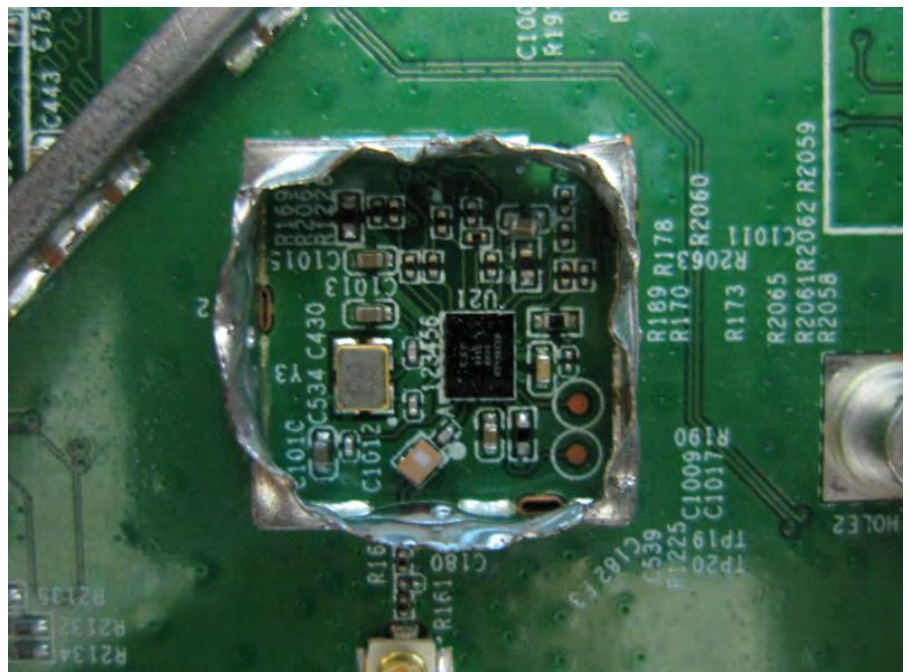

Brand Name: LITE-ON, MOJO, WatchGuard Model No.: WP8333V1, C-110, AP225

EUT 1

Flash (Brand: winbond,
Model No.: 25Q256JVFQ)

Flash (Brand: winbond,
Model No.: 25Q256JVFQ)

EUT 2

Flash (Brand: MXIC,
Model No.: X25L51245GMI-08G)