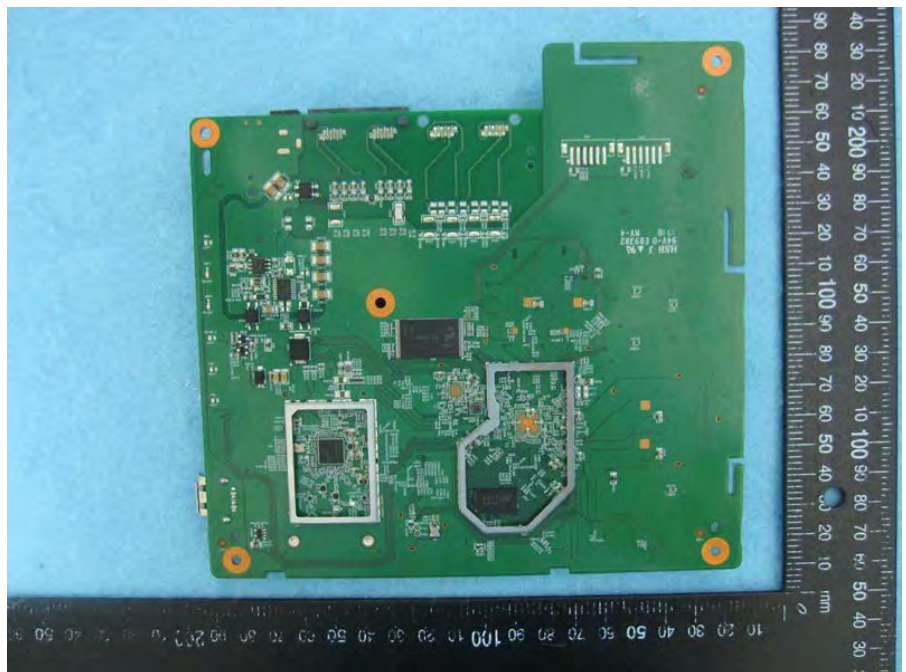

Brand Name: LITE-ON, MOJO, WatchGuard Model No.: WP8333V1, C-110, AP225

EUT 1

Flash (Brand: winbond,
Model No.: 25Q256JVFQ)

Flash (Brand: winbond,
Model No.: 25Q256JVFQ)

EUT 2

Flash (Brand: MXIC,
Model No.: X25L51245GMI-08G)