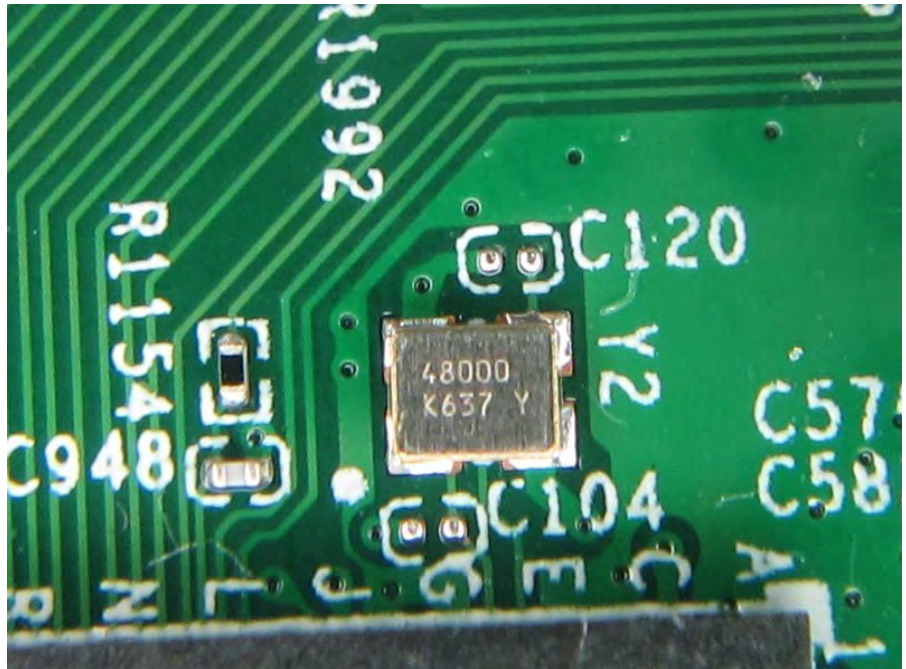

Brand Name: LITE-ON, MOJO, WatchGuard Model No.: WP8333V1, C-110, AP225

EUT 1

Flash (Brand: winbond,
Model No.: 25Q256JVFQ)

Flash (Brand: winbond,
Model No.: 25Q256JVFQ)

EUT 2

Flash (Brand: MXIC,
Model No.: X25L51245GMI-08G)