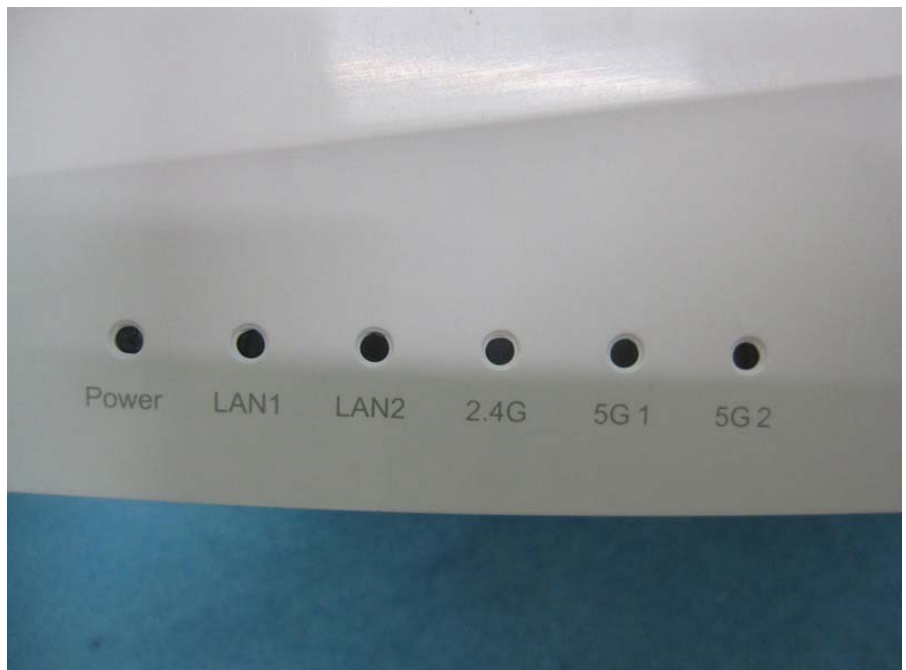

Brand Name: LITE-ON, MOJO, WatchGuard Model No.: WP8333V1, C-110, AP225

The housing only for brand
MOJO use.

The housing only for brand WatchGuard use.