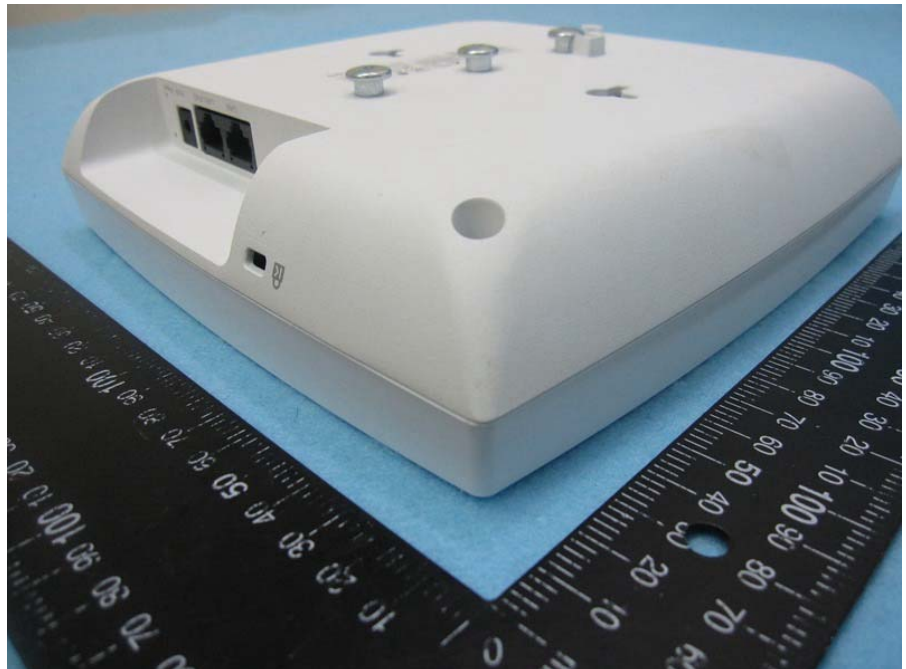

Brand Name: LITE-ON, MOJO, WatchGuard Model No.: WP8333V1, C-110, AP225

The housing only for brand
MOJO use.

The housing only for brand WatchGuard use.