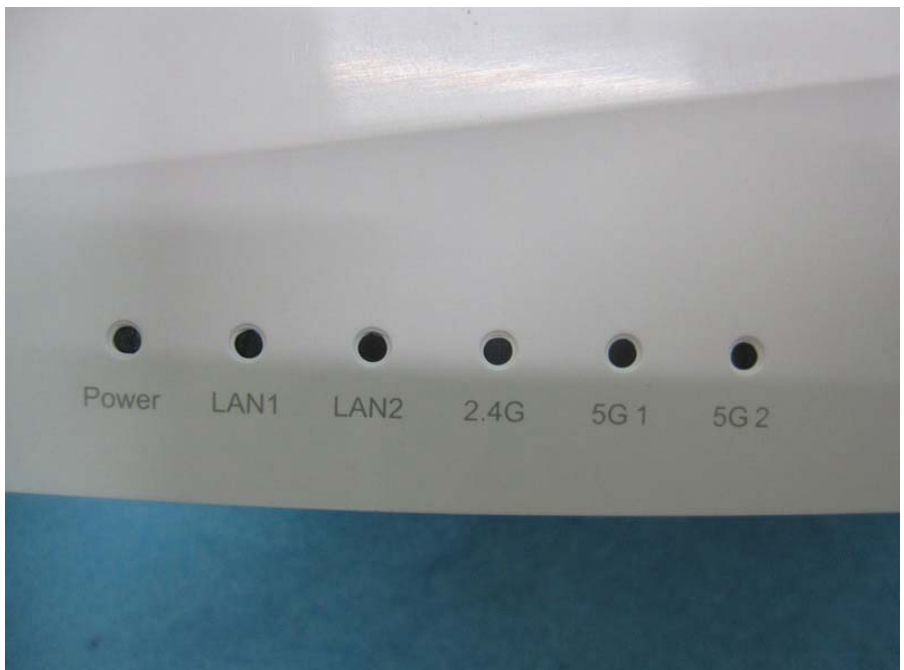

Brand Name: LITE-ON, MOJO, WatchGuard Model No.: WP8333V1, C-110, AP225

The housing only for brand
MOJO use.

The housing only for brand WatchGuard use.